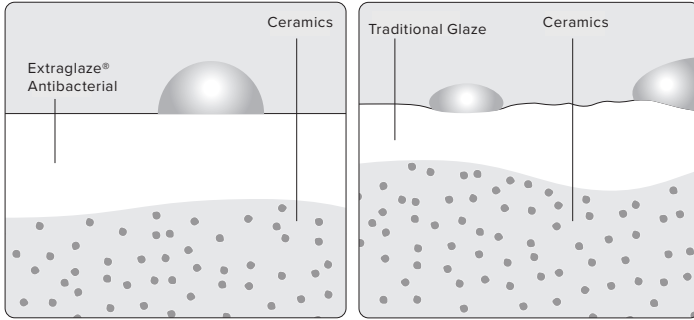

1. Extraglaze® Antibacterial

GSI provides hygiene and shininess with the Extraglaze® Antibacterial glaze, the special formula enriched with silver and titanium ions that ensures ISO 22196 certified antibacterial action. The products treated with the Extraglaze® Antibacterial are more resistant to chemicals, and thanks to the extreme smoothness and brightness, they are protected from bacteria and limestone and stay clean longer.

Total Hygiene. Tested and certified for guaranteed 99.99% antibacterial action.

Greater Shine. Protects from limescale and preserves the ceramic's original shininess for much longer.

Quick Cleaning. Special antibacterial action makes cleaning easier and faster for normal hygiene.

Respect for the Environment. Fewer cleaning products are needed due to the smooth surfaces, and less water is consumed when flushing.

2. Swirlflush®

Silent, hygienic, clean. The main characteristic of the revolutionary and exclusive Swirlflush® patented system is the absence of the traditional edge, the rim inside which, in a standard WC water circulates when flushing. The special shape of the Swirlflush® flushing system, the only one patented with a single hole, steers flush water evenly on ceramic surfaces, ensuring perfect cleansing, better draining, and minimising noise (only 64 db instead of 72 of a standard wc).

Noise. The new rinse system minimizes noise during flushing.

Quick Cleaning. The Swirlflush® design has no hidden parts, and thus routine cleaning operations are made easier

Total Hygiene. This WC does not have a rim, the edge beneath which water flows in a traditional normal lavatory. This prevents the formation of limescale and the depositing of bacteria.

Respect for the Environment. This lavatory flushes using less water thanks to the particular shape of ceramic parts making contact with water.