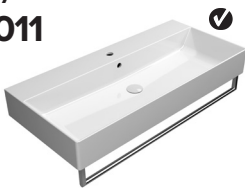

100×47**
9423011
p.39