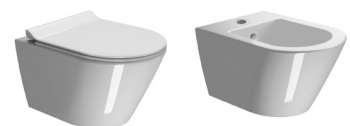

50×36/F**
941611
9464111
p.48