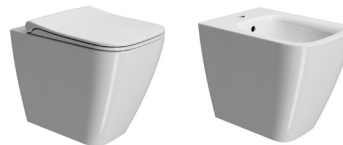

52×35/F*
961011
9662111
p.35