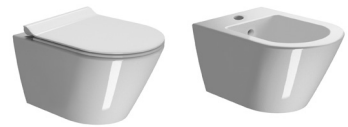

55×36/F**
941011
9462111
p.48