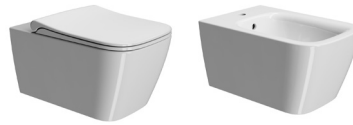

Wc and Bidet

60×38
903611
p.32

50×38
903711
p.32

38×38
903811
p.32

Ø40
903911
p.32

60×38
978311
p.33

50×35
978411
p.33

40×35
978511
p.33

55×35/F*
961511
9665111
p.34

52×35/F*
961011
9662111
p.35

* Also available in Matt White

** Also available in Matt White & Matt Black

Colours Available