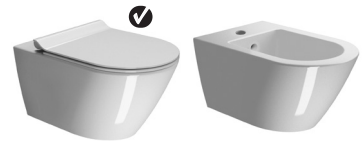

55×36/F**
941511
9465111
p.48

50×36/F**
941611
9464111
p.48