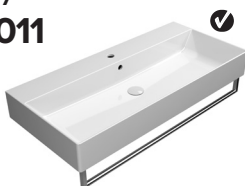

100×47**
9423011
p.39