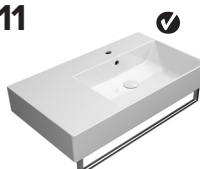

80×47**
9457011
p.40