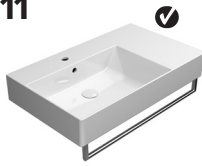

80×47**
9456011
p.40