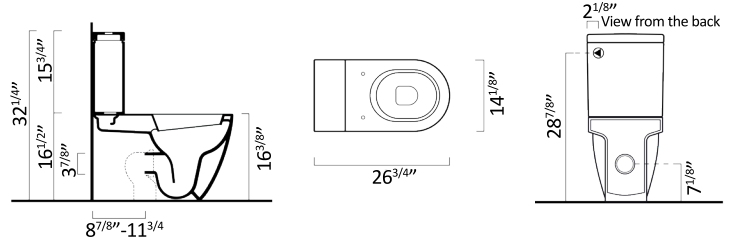

All the following components are required and included with the above code:

68x36

Close coupled wc

Close coupled wc with horizontal outlet convertible to floor outlet through a technical curve

Glossy White 881711 $295 68x36 33,3

✓

PURA

Cistern

Cistern for cc pan with back, high or bottom water entry (prearranged for right or left).

Glossy White 868111 $195 17x31 h43

✓

Mechanism

Mechanism with dual flush 3/6 lt with bottom, side, and back water entry. Chrome finish.

BPCDF $260 - 1,65

✓

Seat & cover Slim "soft-close"

Antibacterial Seat & Cover "Soft-Close" slim, in thermosetting resin.

MS86CSN11 $250 - 2,8

✓

Technical curve S

Technical curve S shape for cc pans with fixing included.

MCURVAS $210 Ø11 0,9

✓

Fixing screw

Fixing screw horizontal for wc or bidet. Chrome, black and white finish. Recommended.

FVB $40 - 0,1

✓

Only for glossy finish

extraglaze® antibacterial

swirlflush®

quickrelease

softclose

dualglaze

Only for matt finish

*We do not recommend the use of external flushing cisterns or systems endowed with flushometer valves