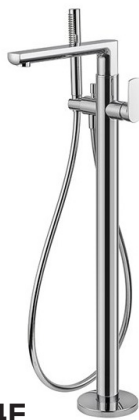

TUB FILLERS

72084E

Floor mounted tub filler with mixer, diverter and brass shower set.

- **21.018** Chrome **$3140**
- **01.014** Matt White **$3330**
- **01.093** Matt Black **$3330**
- **35.099** Silky Gold **$4350**

Cartridge: 14720.00.000 **$100**

ROUGH IN REQUIRED:
27819.00.000 - Tub filler Rough in **$820** ✓