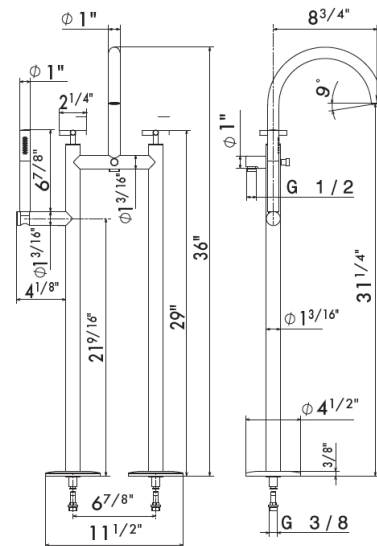

Floor mounted tub filler set.
Including: spout, mixer, diverter, handshower
Flow rates: Spout 7.43GPM; Handshower 4.86GPM

● 21.018	Chrome	$4580	chic luxury	$4950
● 01.093	Matt Black	$5060		$5470
● 31.023	Brushed Bronze	$6280		$6720
● 58.061	PVD Copper Bronze	$7565		$8020
● 58.063	PVD Gun Metal	$7565		$8020
● 59.098	PVD Brushed Pale Gold	$7700		$8240
● 61.020	PVD Glossy Gold	$7565		$8020