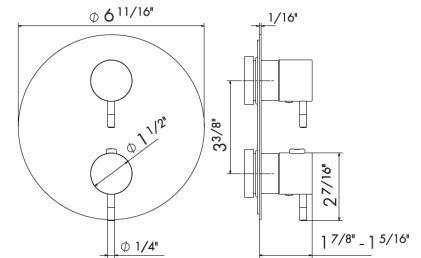

- 05.093 Chrome + Matt Black $915
- 01.093 Matt Black $1175
- 31.028 Brushed Nickel $1040
- 58.061 Copper Bronze PVD $1475
- 59.064 Brushed Gun Metal PVD $1645
- 61.020 PVD Glossy Gold $1475
- M2.070 Titanium Satin & Matt Black $1815
- M2.071 Gold Satin & Matt Black $1815
- M2.072 Copper Satin & Matt Black $1815
- M2.075 Glossy Copper & Matt Black $1815

ROUGH IN REQUIRED:

- 31061.00.000 - 1 or 2 way Rough In $1475 ✓
- 31020.00.000 - 3 way Rough In $1385 ✓