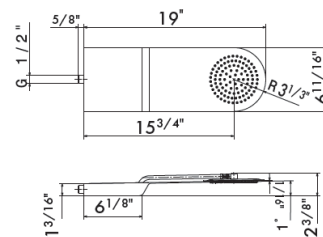

● **M0.070** Titanium satin ● **M0.071** Gold satin ● **M0.072** Copper satin ● **M0.075** Copper glossy ● **M0.077** Carbon Satin