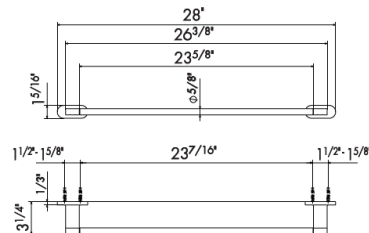

21 Chrome	\$460
01 Colour	\$790
31 Brushed	\$705
35.099 Silky Gold	\$935
58 Glossy PVD	\$600
59 Brushed PVD	\$795
61 Glossy Gold	\$600
M0 Exclusive metal	\$775

67229

Wall mounted towel rail - 24"

21 Chrome	\$580
01 Colour	\$870
31 Brushed	\$845
35.099 Silky Gold	\$1125
58 Glossy PVD	\$1100
59 Brushed PVD	\$1530
61 Glossy Gold	\$1100
M0 Exclusive metal	\$1235