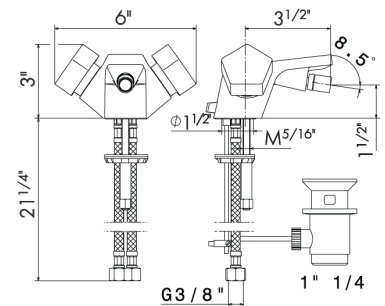

BIDET MIXER

69735

Single-lever bidet mixer with 1/4" pop-up waste set.
3/8" female connection hoses.

- 05.093 Chrome & Matt Black **\$1700**
- 62.093 PVD Glossy Gold & Matt Black **\$2455**

Cold Cartridge: 11559.00.000 **\$105**
Hot Cartridge: 11559SX.00.000 **\$105**