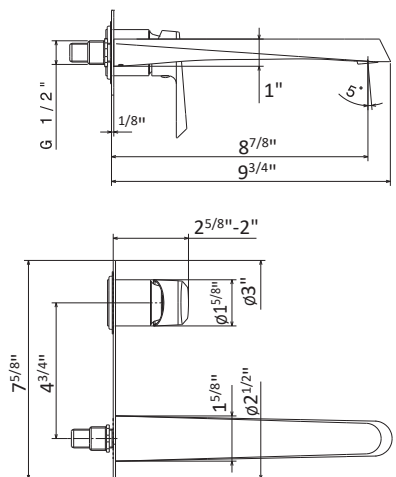

68931E

1 1/4" press button drain. Height min. 5/8" - max. 2 2/3"

- **21.018** Chrome **$195**
- **01.093** Matt Black **$405**
- **31.028** Brushed Nickel **$420**
- **35.099** Silky Gold **$425**

230