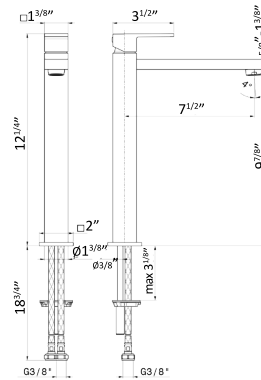

Cartridge: 14720.00.000 **\$105**

1/4" press button drain. Height min. 5/8" - max. 2 2/3"

- 21.018 Chrome **\$195**
- 01.093 Matt Black **\$405**
- 01.014 Matt White **\$405**

230

WALL MIXER GROUP

66430E

Single lever wall mounted basin mixer without pop-up waste set.