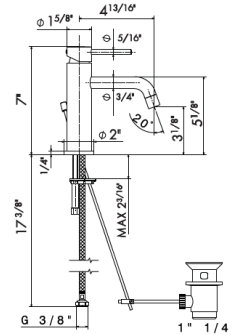

4201

Single-lever basin mixer with 1/4" pop-up waste set.
Long spout. 3/8" female connection hoses.

● 21.018	Chrome	$815
● 01.014	Matt White	$1125
● 01.093	Matt Black	$1125
● 58.061	PVD Copper Bronze	$1525
● 58.063	PVD Gun Metal	$1525
● 61.020	PVD Glossy Gold	$1525
● M0.070	Titanium Satin	$1275
● M0.071	Gold Satin	$1275
● M0.072	Copper Satin	$1275
● M0.075	Copper Glossy	$1275
● M0.077	Carbon Satin	$1275

Cartridge: 14720.00.000 $100