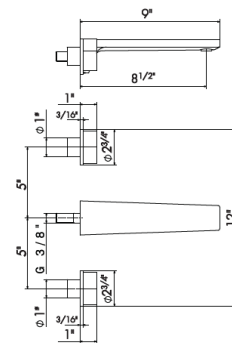

WALL MIXER GROUPS

69730E

Widespread wall mounted basin mixer without pop-up waste set. Long spout.

- 05.093 Chrome & Matt Black $1670
- 62.093 PVD Glossy Gold & Matt Black $2225

Cold Cartridge: 11559.00.000 $105
Hot Cartridge: 11559SX.00.000 $105

ROUGH IN REQUIRED:
27858.00.000 - Wall lav rough in $715
See page 118 for roughs

230

1/4" press button drain. Height min. 5/8" - max. 2 2/3"

- 21.018 Chrome $195
- 01.093 Matt Black $405
- 61.020 PVD Glossy Gold $435

CONCEALED THERMOSTATIC MIXERS

69808E

Thermostatic concealed mixer with one handle for temperature control and one handle for diverter with flow regulator.
3/4" inlets with adapter to 1/2". 1/2" outlets.

- 05.093 Chrome & Matt Black $1135
- 62.093 PVD Glossy Gold & Matt Black $1620

ROUGH IN REQUIRED:
31061.00.000 - 1 or 2 ways out $1475 ✓
See page 118 for roughs

69807E

Thermostatic concealed mixer to combine with a stop valve or a diverter with stop.
3/4" inlets and outlets with adapters to 1/2".

- 05.093 Chrome & Matt Black $670
- 62.093 PVD Glossy Gold & Matt Black $960

ROUGH IN REQUIRED:
27890.00.000 - Thermostatic Rough $930 ✓
See page 118 for roughs

STOP VALVE

69806E

Concealed external control
3/4" inlets and outlets with adapters to 1/2".

- 05.093 Chrome & Matt Black $535
- 62.093 PVD Glossy Gold & Matt Black $720

ROUGH IN REQUIRED:
27891.00.000 - Stop valve rough in $510 ✓
27892.00.000 - Diverter rough in $510

Extension Kit 27898.00.000 $160
Cartridge 11584.00.000 $150