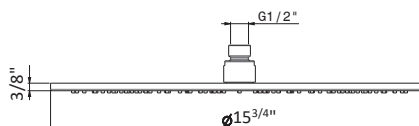

SHOWER HEADS

Brass round 10" showerhead

- **21.018** Chrome $945
- **01.093** Matt Black $1475
- **01.014** Matt White $1475
- **31.023** Brushed Bronze $1735
- **31.028** Brushed Nickel $1735
- **35.099** Silky Gold $2050
- **58.061** PVD Copper Bronze $2750
- **58.063** PVD Gun Metal $2750
- **59.064** PVD Brushed Gun Metal $3565
- **59.067** PVD Brushed Copper Bronze $3565
- **59.097** PVD Brushed Gold $3565
- **59.098** PVD Brushed Pale Gold $3565
- **61.020** PVD Glossy Gold $2750
- **M0.** Exclusive Metal $1965

27747

Brass round 12" showerhead

- **21.018** Chrome $1380
- **01.093** Matt Black $1940
- **01.014** Matt White $1940
- **31.023** Brushed Bronze $2685
- **31.028** Brushed Nickel $2685
- **35.099** Silky Gold $3095
- **58.061** PVD Copper Bronze $4655
- **58.063** PVD Gun Metal $4655
- **59.064** PVD Brushed Gun Metal $5170
- **59.067** PVD Brushed Copper Bronze $5170
- **59.097** PVD Brushed Gold $5170
- **59.098** PVD Brushed Pale Gold $5170
- **61.020** PVD Glossy Gold $4655
- **M0.** Exclusive Metal $2495

26534

Brass round 16" showerhead

- **21.018** Chrome $2375
- **01.093** Matt Black $3255
- **01.014** Matt White $3255
- **31.023** Brushed Bronze $3875
- **31.028** Brushed Nickel $3875
- **35.099** Silky Gold $4355
- **58.061** PVD Copper Bronze $7585
- **58.063** PVD Gun Metal $7585
- **59.064** PVD Brushed Gun Metal $8880
- **59.067** PVD Brushed Copper Bronze $8880
- **59.097** PVD Brushed Gold $8880
- **59.098** PVD Brushed Pale Gold $8880
- **61.020** PVD Glossy Gold $7585
- **M0.** Exclusive Metal $3925

26535

Brass square 10" showerhead

- **21.018** Chrome $960
- **01.093** Matt Black $1550
- **01.014** Matt White $1550
- **61.020** PVD Glossy Gold $2715

26536

Brass square 12" showerhead

- **21.018** Chrome $1495
- **01.093** Matt Black $2210
- **01.014** Matt White $2210
- **61.020** PVD Glossy Gold $4640

26537

Brass square 16" showerhead

- **21.018** Chrome $2280
- **01.093** Matt Black $3355
- **01.014** Matt White $3355
- **61.020** PVD Glossy Gold $9270

27773