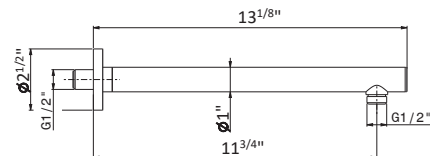

OUTDOOR

For entire wellness program, visit www.newform.it

SHOWER ARMS

Round brass 12" wall arm

27667

- 21.018 Chrome \$580
- 01.093 Matt Black \$620
- 01.014 Matt White \$620
- 31.023 Brushed Bronze \$710
- 31.028 Brushed Nickel \$710
- 35.099 Silky Gold \$765
- 58.061 PVD Copper Bronze \$970
- 58.063 PVD Gun Metal \$970
- 59.064 PVD Brushed Gun Metal \$1030
- 59.098 PVD Brushed Pale Gold \$1030
- 61.020 PVD Glossy Gold \$970
- M0. Exclusive Metal \$780