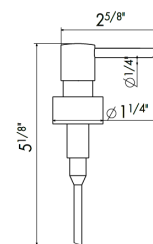

11467

Replacement toilet brush

00 Neutral

$80