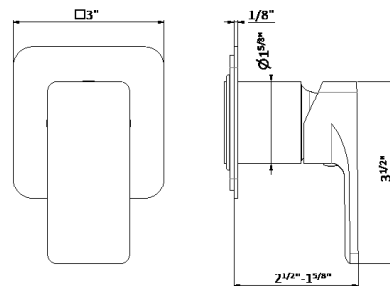

65845

More finishes available on p.90

72675E

Single lever wall mixer trim

- **21.018** Chrome **$365**
- **01.014** Matt White **$415**
- **01.093** Matt Black **$415**
- **M0.070** Titanium Satin **$495**
- **M0.071** Gold Satin **$495**
- **M0.072** Copper Satin **$495**
- **M0.075** Copper Glossy **$495**