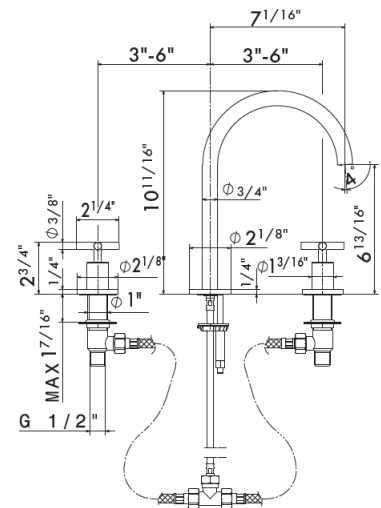

Cross Handle Cartridges:
25962.00.000 \$165

Cold Lever Cartridge: 25963.00.000 \$165
Hot Lever Cartridge: 25962.00.000 \$165

1/4" press button drain. Height min. 5/8" - max. 2 3/8"

230

● 21.018 Chrome	\$195
● 01.093 Matt Black	\$405
● 31.023 Brushed Bronze	\$420
● 58.061 PVD Copper bronze	\$435
● 58.063 PVD Gun metal	\$435
● 59.098 PVD Brushed Pale Gold	\$520
● 61.020 PVD Glossy Gold	\$435