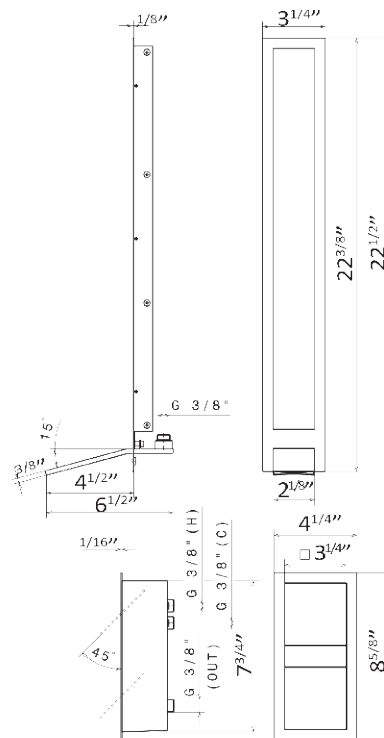

EXTERNAL FRAME

- Matt Black
- Matt Black
- Brushed steel
- Copper glossy
- Titanium satin
- Copper glossy
- Titanium satin
- Matt Black
- Matt Black
- Titanium satin
- Copper glossy
- Copper glossy
- Titanium satin

$14,925

69227