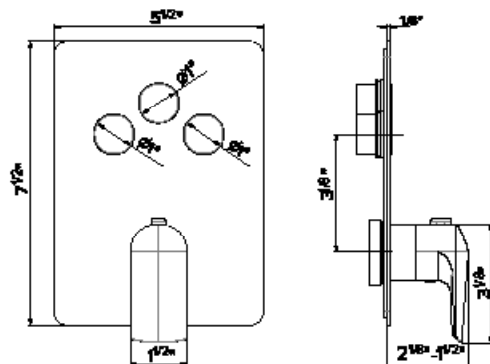

CONCEALED THERMOSTATIC MIXERS

Thermostatic concealed mixer with a handle for temperature control and ON/OFF diverter buttons
1st push is light flow, 2nd push full flow.
Button is flush in off position.

- **21.018** Chrome $765
- **01.014** Matt White $890
- **01.093** Matt Black $890
- **58.061** PVD Copper Bronze $1335
- **58.063** PVD Gun Metal $1335
- **61.020** PVD Glossy Gold $1335

ROUGH IN REQUIRED:
27751.00.000 - 2 way Rough In $1375✓

Thermostatic concealed mixer with a handle for temperature control and ON/OFF diverter buttons
1st push is light flow, 2nd push full flow.
Button is flush in off position.

- **21.018** Chrome $785
- **01.014** Matt White $965
- **01.093** Matt Black $965
- **58.061** PVD Copper Bronze $1455
- **58.063** PVD Gun Metal $1455
- **61.020** PVD Glossy Gold $1455

ROUGH IN REQUIRED:
27752.00.000 - 3 way Rough In $1440 ✓

Thermostatic concealed mixer with 1 outlet.
To combine with a stop valve.

- **21.018** Chrome $580
- **01.014** Matt White $770
- **01.093** Matt Black $770
- **58.061** PVD Copper Bronze $940
- **58.063** PVD Gun Metal $940
- **61.020** PVD Glossy Gold $940

ROUGH IN REQUIRED:
27890.00.000 - 1 way out $930✓
Extension Kit 28296.00.000 $160
Cartridge 25920.00.000 $275

Thermostatic stop valve

- **21.018** Chrome $450
- **01.014** Matt White $625
- **01.093** Matt Black $625
- **58.061** PVD Copper Bronze $710
- **58.063** PVD Gun Metal $710
- **61.020** PVD Glossy Gold $710

ROUGH IN REQUIRED:
27891.00.000 - Stop valve rough in $510 ✓
27892.00.000 - Diverter rough in $510

Extension Kit 27898.00.000 $160
Cartridge 11584.00.000 $150