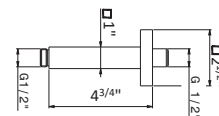

29391X

50.050 Stainless Steel

$365

28152

Square brass 5" ceiling arm

- 21.018 Chrome $425
- 01.093 Matt Black $465
- 01.014 Matt White $465
- 61.020 PVD Glossy Gold $540