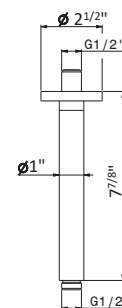

27671

Round brass 8" ceiling arm

- 21.018 Chrome $415
- 01.093 Matt Black $485
- 01.014 Matt White $485
- 31.023 Brushed Bronze $560
- 31.028 Brushed Nickel $560
- 35.099 Silky Gold $580
- 58.061 PVD Copper Bronze $655
- 58.063 PVD Gun Metal $655
- 59.064 PVD Brushed Gun Metal $705
- 59.098 PVD Brushed Pale Gold $705
- 61.020 PVD Glossy Gold $655
- M0. Exclusive Metal $625