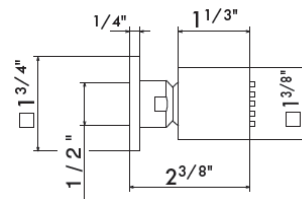

BODY JETS

Brass wall mounted single jet body jet.

554

● 21.018	Chrome	$405
● 01.093	Matt Black	$535
● 01.014	Matt White	$535
● 31.023	Brushed Bronze	$540
● 31.028	Brushed Nickel	$540
● 35.099	Silky Gold	$545
● 58.061	PVD Copper Bronze	$560
● 58.063	PVD Gun Metal	$560
● 59.064	PVD Brushed Gun Metal	$620
● 59.098	PVD Brushed Pale Gold	$620
● 61.020	PVD Glossy Gold	$560
● M0.	Exclusive Metal	$610

690

Brass concealed round atomizer jet.

● 21.018	Chrome	$395
● 02.093	Matt Black/Chrome	$455
● 02.014	Matt White/Chrome	$455
● 31.023	Brushed Bronze	$510
● 31.028	Brushed Nickel	$510
● 35.099	Silky Gold	$510
● 58.061	PVD Copper Bronze	$560
● 58.063	PVD Gun Metal	$560
● 59.064	PVD Brushed Gun Metal	$650
● 59.098	PVD Brushed Pale Gold	$650
● 61.020	PVD Glossy Gold	$560
● M7.	Exclusive Metal	$515