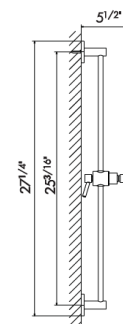

Complete brass shower set with hand shower.
60" flexible PVC hose. Without wall union.
Pair with union 2299. See p. 99

- **21.018** Chrome $1235
- **01.093** Matt Black $1535
- **01.014** Matt White $1535
- **31.023** Brushed Bronze $1665
- **31.028** Brushed Nickel $1665
- **35.099** Silky Gold $2020
- **58.061** PVD Copper Bronze $2385
- **58.063** PVD Gun Metal $2385
- **59.064** PVD Brushed Gun Metal $2610
- **59.098** PVD Brushed Pale Gold $2610
- **61.020** PVD Glossy Gold $2385
- **MO.** Exclusive Metal $2035