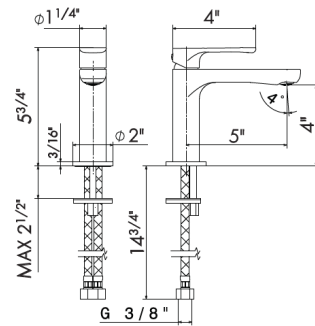

Cartridge: 25976.00.000 \$135

1/4" press button drain. Height min. 5/8" - max. 2 2/3"

- 21.018 Chrome \$195
- 01.014 Matt White \$405
- 01.093 Matt Black \$405
- M0 Exclusive metal \$540

230

69415

Single-lever basin mixer without pop-up waste set.
High version for above the counter washbasins.
3/8" female connection hoses.