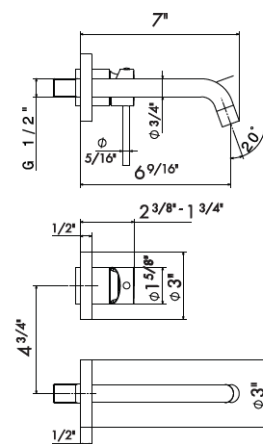

Cartridge: 14720.00.000 \$100

ROUGH IN REQUIRED:
27852.00.000 - Wall lav rough in \$475 ✓
See page 118 for roughs

230

1/4" press button drain. Height min. 5/8" - max. 2 2/3"

21	Chrome	\$195
01	Colour	\$405
58	PVD	\$435
61	PVD Glossy Gold	\$435
M0	Exclusive Metal	\$540