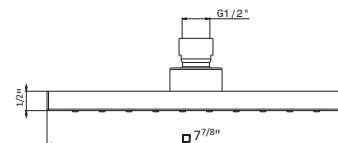

26598

ABS square 8" showerhead
Replaces previous 67797 & 67798

- **21.018** Chrome **$395**
- **01.093** Matt Black **$595**