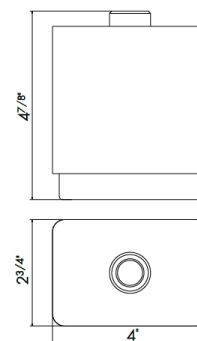

21815 white ceramic
21816 black ceramic

Replacement toilet brush tumbler - freestanding and wall mounted

00 Neutral

$245