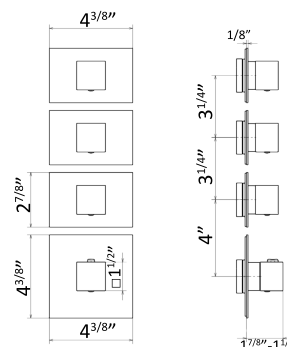

New!

67640E

Thermostatic multifunction selectors with 3-ways out. 3/4" inlets and outlets. Can be installed Horizontally.

- 21.018 Chrome $1510
- 01.014 Matt White $1930
- 01.093 Matt Black $1930

ROUGH IN REQUIRED:
27877.00.000 - 3 function rough in $2180 ✓
See page 118 for roughs