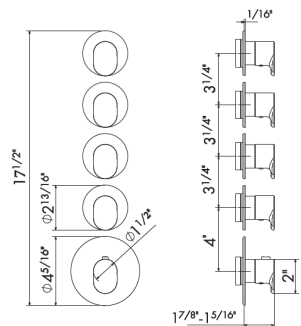

Thermostatic multifunction selectors with 4-ways out. 3/4" inlets and outlets. Can be installed horizontally.

- 21.018 Chrome $1465
- 01.014 Matt White $1885
- 01.093 Matt Black $1885
- M0.070 Titanium Satin $2595
- M0.071 Gold Satin $2595
- M0.072 Copper Satin $2595
- M0.075 Copper Glossy $2595

ROUGH IN REQUIRED:
27878.00.000 - 4 function rough in $2735
See page 118 for roughs