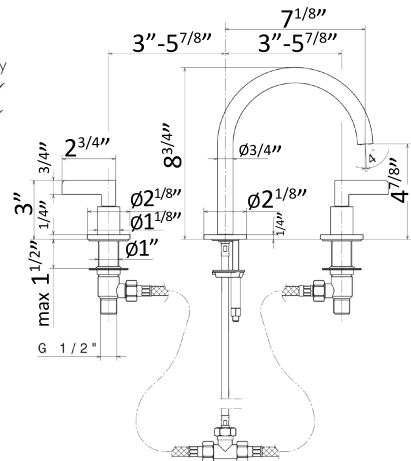

3-hole basin mixer without pop-up waste set.
1/2" T piece. Medium spout

● 21.018 Chrome	$1285	chic luxury	$1365
● 01.093 Matt Black	$1565		$1735
● 31.023 Brushed Bronze	$1805		$1985
● 58.061 PVD Copper Bronze	$2050		$2220
● 58.063 PVD Gun Metal	$2050		$2220
● 59.098 PVD Brushed Pale Gold	$2225		$2405
● 61.020 PVD Glossy Gold	$2050		$2220

Cross Handle Cartridges:
25962.00.000 $165

Cold Lever Cartridge: 25963.00.000 $165
Hot Lever Cartridge: 25962.00.000 $165