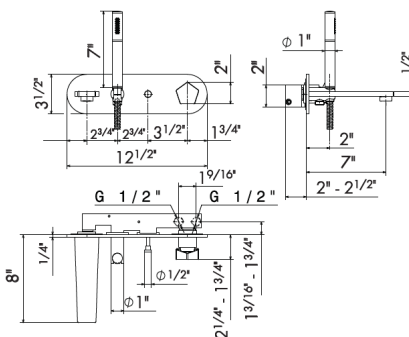

TUB FILLERS

Deck mounted tub filler set.
Including: spout, mixer, diverter, handshower
Flow rates: Spout 4.79GPM; Handshower 4.12GPM

- **05.093** Chrome & Matt Black **$3795**
- **62.093** PVD Glossy Gold & Matt Black **$4540**

Cartridge: 10237.00.000 **$105**
Diverter Cartridge: 25913.00.000 **$115**

Floor mounted tub filler set.
Including: spout, mixer, diverter, handshower
Flow rates: Spout 6.17GPM; Handshower 5.49GPM

- **05.093** Chrome & Matt Black **$6870**
- **62.093** PVD Glossy Gold & Matt Black **$8910**

Cold Cartridge: 11559.00.000 **$105**
Hot Cartridge: 11559SX.00.000 **$105**

Wall mounted tub filler set.
Including: spout, mixer, diverter, handshower
Flow rates: Spout 4.71GPM; Handshower 4.01GPM

- **05.093** Chrome & Matt Black **$4250**
- **62.093** PVD Glossy Gold & Matt Black **$5420**

Cartridge: 14720.00.000 **$100**

Wall mounted tub spout

- **05.093** Chrome & Matt Black **$640**
- **62.093** PVD Glossy Gold & Matt Black **$905**

For shower components, see Wellness, page 88