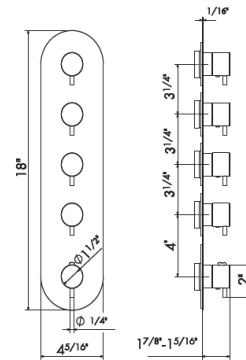

4 FUNCTION THERMOSTATIC MIXERS

67604E

Thermostatic multifunction selectors with 4-ways out. 3/4" inlets and outlets.

- **21.018** Chrome **$1335**
- **01.093** Matt Black **$1875**
- **31.028** Brushed Nickel **$2055**
- **58.061** Copper Bronze PVD **$3355**
- **59.064** Brushed Gun Metal PVD **$3725**
- **61.020** PVD Glossy Gold **$3355**
- **M0.070** Titanium Satin **$2610**
- **M0.071** Gold Satin **$2610**
- **M0.072** Copper Satin **$2610**
- **M0.075** Copper Glossy **$2610**

ROUGH IN REQUIRED
27878.00.000 - 4 function rough in **$2735**

See page 118 for roughs