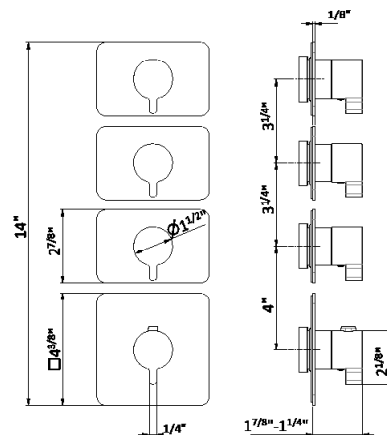

69887E

Thermostatic multifunction selectors with 4-ways out.
3/4" inlets and outlets.

- **21.018** Chrome $1515
- **01.014** Matt White $2325
- **01.093** Matt Black $2325
- **M0.070** Titanium Satin $3125
- **M0.071** Gold Satin $3125
- **M0.072** Copper Satin $3125
- **M0.075** Copper Glossy $3125

ROUGH IN REQUIRED:
27878.00.000 - 4 function rough in $2735
See page 118 for roughs