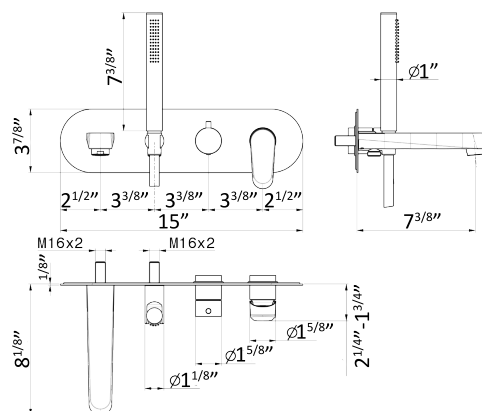

68982C

Deck mounted tub filler set.
Including: spout, mixer, diverter, handshower
Right handle is diverter, left handle is volume and temperature control
Flow rates: Spout 4.16GPM; Handshower 3.16GPM

- 21.018 Chrome $2390
- 01.093 Matt Black $2910
- 31.028 Brushed Nickel $2690
- 35.099 Silky Gold $3445

Right Cartridge: 11576.00.000 $135
Left Cartridge: 14720.00.000 $100