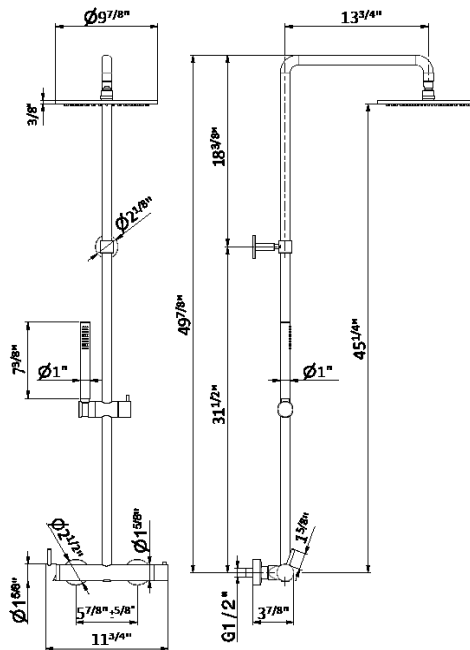

Shower column with exposed mixer complete with diverter, showerhead and hand shower set

- 21.018 Chrome $3795
- 01.093 Matt Black $4695
- 01.014 Matt White $4695
- 31.023 Brushed Bronze $6125
- 31.028 Brushed Nickel $6125
- 35.099 Silky Gold $6125
- 58.061 PVD Copper Bronze $8645
- 58.063 PVD Gun Metal $8645
- 59.064 PVD Brushed Gun Metal $9495
- 59.098 PVD Brushed Pale Gold $9495
- 61.020 PVD Glossy Gold $8645
- M0.070* Titanium Satin $5970
- M0.071* Gold Satin $5970
- M0.072* Copper Satin $5970
- M0.075* Copper Glossy $5970
- M0.077* Carbon Satin $5970

* With M0. finishes the hose is Matt Black