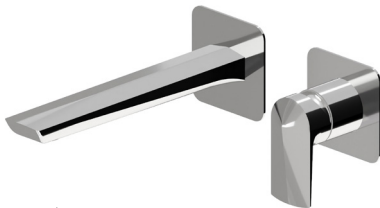

WALL MIXER GROUPS