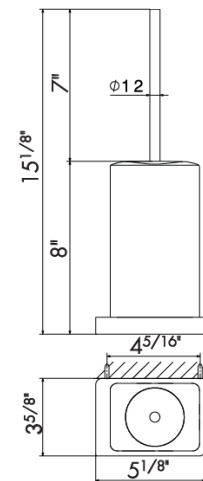

62915 white ceramic
62916 black ceramic

21 Chrome	$570
01 Colour	$740
35.099 Silky Gold	$880
58 Glossy PVD	$935
61 Glossy Gold	$865