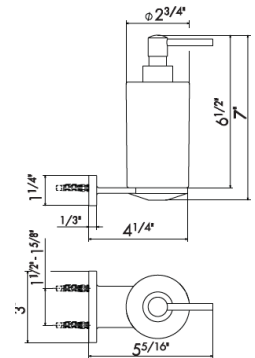

ACCESSORIES

Round and square accessories to go with your faucetry! Available in a multitude of different finishes so you can mix and match. More options available at newform.it

WALL MOUNTED ACCESSORIES - ROUND

67200 white ceramic
67201 black ceramic

Wall mounted soap dish

21 Chrome	$355
01 Colour	$400
31 Brushed	$400
35.099 Silky Gold	$470
58 Glossy PVD	$515
59 Brushed PVD	$615
61 Glossy Gold	$515
M0 Exclusive metal	$470

67205 white ceramic
67206 black ceramic

Wall mounted tumbler

21 Chrome	$365
01 Colour	$410
31 Brushed	$410
35.099 Silky Gold	$475
58 Glossy PVD	$520
59 Brushed PVD	$620
61 Glossy Gold	$520
M0 Exclusive metal	$475

67210 white ceramic
67211 black ceramic

Wall mounted soap pump

21 Chrome	$555
01 Colour	$635
31 Brushed	$680
35.099 Silky Gold	$765
58 Glossy PVD	$830
59 Brushed PVD	$960
61 Glossy Gold	$830
M0 Exclusive metal	$825

67215 white ceramic
67216 black ceramic

Wall mounted toilet brush and holder

21 Chrome	$520
01 Colour	$780
31 Brushed	$700
35.099 Silky Gold	$825
58 Glossy PVD	$1115
59 Brushed PVD	$1250
61 Glossy Gold	$1115
M0 Exclusive metal	$995

21.018 Chrome	31.023 Brushed bronze	58.063 Gun metal PVD	59.067 PVD Br.Copper Bronze	61.020 Glossy Gold	M0.072 Copper satin
01.014 Matt White	31.028 Brushed nickel	59.064 Brushed gun metal PVD	59.097 PVD Brushed Gold	M0.070 Titanium satin	M0.075 Copper glossy
01.093 Matt Black	58.061 Copper bronze PVD	59.066 PVD Steel	59.098 PVD Brushed Pale Gold	M0.071 Gold satin	M0.077 Carbon Satin