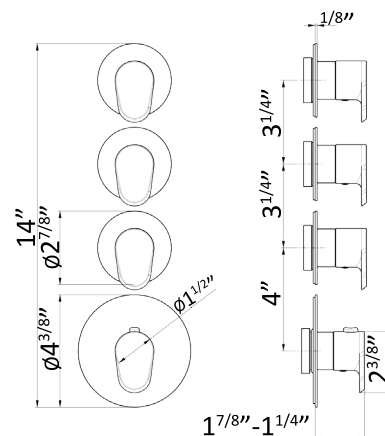

3 FUNCTION THERMOSTATIC MIXERS

New!

Thermostatic multifunction selectors with 3-ways out. 3/4" inlets and outlets. Can be installed Horizontally.

- 21.018 Chrome $1080
- 01.093 Matt Black $1485
- 31.028 Brushed Nickel $1360
- 35.099 Silky Gold $1850

ROUGH IN REQUIRED:
27877.00.000 - 3 function rough in $2180 ✓
See page 118 for roughs

70424E