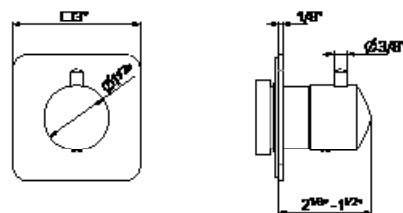

Thermostatic stop valve

- **21.018** Chrome $450
- **01.014** Matt White $625
- **01.093** Matt Black $625
- **58.061** PVD Copper Bronze $710
- **58.063** PVD Gun Metal $710
- **61.020** PVD Glossy Gold $710

ROUGH IN REQUIRED:
27891.00.000 - Stop valve rough in $510 ✓
27892.00.000 - Diverter rough in $510

Extension Kit 27898.00.000 $160
Cartridge 11584.00.000 $150