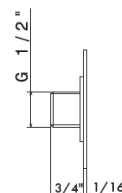

BODY JETS

Brass wall mounted single jet body jet.

554

● 21.018	Chrome	$405
● 01.093	Matt Black	$535
● 01.014	Matt White	$535
● 31.023	Brushed Bronze	$540
● 31.028	Brushed Nickel	$540
● 35.099	Silky Gold	$545
● 58.061	PVD Copper Bronze	$560
● 58.063	PVD Gun Metal	$560
● 59.064	PVD Brushed Gun Metal	$620
● 59.098	PVD Brushed Pale Gold	$620
● 61.020	PVD Glossy Gold	$560
● M0.	Exclusive Metal	$610

690

Brass concealed round atomizer jet.

● 21.018	Chrome	$395
● 02.093	Matt Black/Chrome	$455
● 02.014	Matt White/Chrome	$455
● 31.023	Brushed Bronze	$510
● 31.028	Brushed Nickel	$510
● 35.099	Silky Gold	$510
● 58.061	PVD Copper Bronze	$560
● 58.063	PVD Gun Metal	$560
● 59.064	PVD Brushed Gun Metal	$650
● 59.098	PVD Brushed Pale Gold	$650
● 61.020	PVD Glossy Gold	$560
● M7.	Exclusive Metal	$515

691

Brass concealed square atomizer jet.

● 21.018	Chrome	$400
● 02.093	Matt Black/Chrome	$440
● 02.014	Matt White/Chrome	$440
● 31.023	Brushed Bronze	$545
● 31.028	Brushed Nickel	$545
● 35.099	Silky Gold	$545
● 58.061	PVD Copper Bronze	$565
● 58.063	PVD Gun Metal	$565
● 59.064	PVD Brushed Gun Metal	$655
● 59.098	PVD Brushed Pale Gold	$655
● 61.020	PVD Glossy Gold	$565
● M7.	Exclusive Metal	$520

ACTUATOR PLATES

Toilet Flush plate, compatible with GEBERIT SIGMA 8 & SIGMA 12 concealed cisterns

883

● 21.018	Chrome	$1850
● 01.093	Matt Black	$1975
● 01.014	Matt White	$1975
● 31.023	Brushed Bronze	$2075
● 31.028	Brushed Nickel	$2075
● 35.099	Silky Gold	$2195
● 58.061	PVD Copper Bronze	$2925
● 58.063	PVD Gun Metal	$2925
● 59.064	PVD Brushed Gun Metal	$3190
● 59.098	PVD Brushed Pale Gold	$3190
● 61.020	PVD Glossy Gold	$2925
● M0.	Exclusive Metal	$2110

● M0.070 Titanium satin ● M0.071 Gold satin ● M0.072 Copper satin ● M0.075 Copper glossy ● M0.077 Carbon Satin