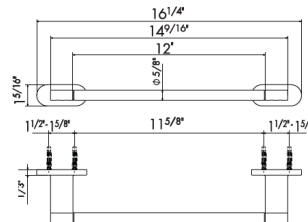

WALL MOUNTED ACCESSORIES - ROUND

67223

Wall mounted toilet roll holder

21 Chrome	$270
01 Colour	$460
31 Brushed	$725
35.099 Silky Gold	$725
58 Glossy PVD	$505
59 Brushed PVD	$990
61 Glossy Gold	$505
M0 Exclusive metal	$655

67225

Wall mounted double toilet roll holder - vertical

21 Chrome	$320
01 Colour	$550
31 Brushed	$650
35.099 Silky Gold	$650
58 Glossy PVD	$605
59 Brushed PVD	$1160
61 Glossy Gold	$605
M0 Exclusive metal	$810

67231

Wall mounted towel ring

21 Chrome	$480
01 Colour	$555
31 Brushed	$750
35.099 Silky Gold	$750
58 Glossy PVD	$795
59 Brushed PVD	$945
61 Glossy Gold	$795
M0 Exclusive metal	$690

67227

Wall mounted towel rail - 12"

21 Chrome	$460
01 Colour	$790
31 Brushed	$705
35.099 Silky Gold	$935
58 Glossy PVD	$600
59 Brushed PVD	$795
61 Glossy Gold	$600
M0 Exclusive metal	$775

67229

Wall mounted towel rail - 24"

21 Chrome	$580
01 Colour	$870
31 Brushed	$845
35.099 Silky Gold	$1125
58 Glossy PVD	$1100
59 Brushed PVD	$1530
61 Glossy Gold	$1100
M0 Exclusive metal	$1235

67222

Robe hook

21 Chrome	$370
01 Colour	$400
31 Brushed	$400
35.099 Silky Gold	$475
58 Glossy PVD	$515
59 Brushed PVD	$620
61 Glossy Gold	$515
M0 Exclusive metal	$550