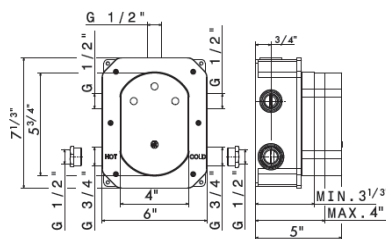

3 ways out

Universal concealed body

Pair with:

- **B-Easy** - 70445E
- **Haka** - 70437E
- **Nio** - 70424E
- **Delta Zero** - 70430E
- **Blink** - 70412E, 70418E, 70421E
- **Ergo-Q** - 70443E
- **Park** - 70440E
- **Linfa** - 70404E
- **X-Steel** - 70427EX

27752.00.000 Neutral **$1440** ✓