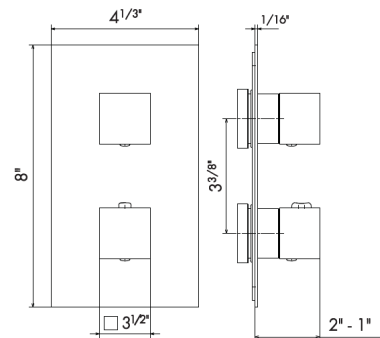

CONCEALED THERMOSTATIC MIXERS

Thermostatic concealed mixer with one handle for temperature control and one handle for diverter with flow regulator.
3/4" inlets with adapter to 1/2". 1/2" outlets.

- 21.018 Chrome $995
- 01.014 Matt White $1095
- 01.093 Matt Black $1095

ROUGH IN REQUIRED:
31061.00.000 - 1 or 2 ways out $1475 ✓
See page 118 for roughs