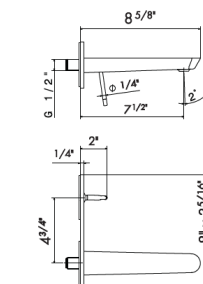

BIDET MIXERS

68425

Single-lever bidet mixer with 1/4" pop-up waste set.
3/8" female connection hoses.

- **05.093** Chrome + Matt Black **$1215**
- **01.093** Matt Black **$1425**
- **31.028** Brushed Nickel **$1405**
- **58.061** Copper Bronze PVD **$1900**
- **59.064** Brushed Gun Metal PVD **$2135**
- **61.020** PVD Glossy Gold **$1900**
- **M2.070** Titanium Satin & Matt Black **$1845**
- **M2.071** Gold Satin & Matt Black **$1845**
- **M2.072** Copper Satin & Matt Black **$1845**
- **M2.075** Glossy Copper & Matt Black **$1845**

Cartridge: 25925.00.000 **$145**

WALL MIXERS

68428E

Single-lever wall mixer without pop-up waste set.

- **05.093** Chrome + Matt Black **$1110**
- **01.093** Matt Black **$1420**
- **31.028** Brushed Nickel **$1275**
- **58.061** Copper Bronze PVD **$1775**
- **59.064** Brushed Gun Metal PVD **$1990**
- **61.020** PVD Glossy Gold **$1775**
- **M2.070** Titanium Satin & Matt Black **$1775**
- **M2.071** Gold Satin & Matt Black **$1775**
- **M2.072** Copper Satin & Matt Black **$1775**
- **M2.075** Glossy Copper & Matt Black **$1775**

ROUGH IN REQUIRED:
27855.00.000 - Wall lav rough in **$790** ✓
See page 118 for roughs

Cartridge: 25925.00.000 **$145**

68429E

Single-lever wall mixer without pop-up waste set.

- **05.093** Chrome + Matt Black **$1180**
- **01.093** Matt Black **$1370**
- **31.028** Brushed Nickel **$1335**
- **58.061** Copper Bronze PVD **$1775**
- **59.064** Brushed Gun Metal PVD **$1965**
- **61.020** PVD Glossy Gold **$1775**
- **M2.070** Titanium Satin & Matt Black **$1645**
- **M2.071** Gold Satin & Matt Black **$1645**
- **M2.072** Copper Satin & Matt Black **$1645**
- **M2.075** Glossy Copper & Matt Black **$1645**

ROUGH IN REQUIRED:
27855.00.000 - Wall lav rough in **$790** ✓
See page 118 for roughs

Cartridge: 25925.00.000 **$145**

230

1/4" press button drain. Height min. 5/8" - max. 2 2/3"