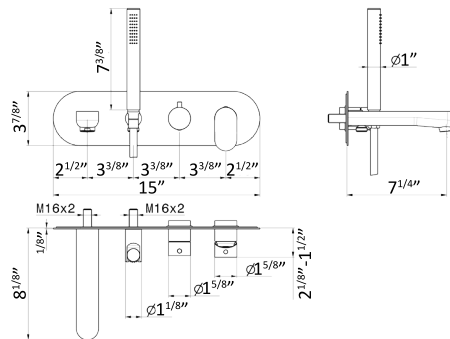

69482C

Deck mounted tub filler set.
Including: spout, mixer, diverter, handshower
Right handle is diverter, left handle is volume and temperature control
Flow rates: Spout 4.33GPM; Handshower 3.02GPM

- **21.018** Chrome $2595
- **01.014** Matt White $2975
- **01.093** Matt Black $2975
- **M0.070** Titanium Satin $3390
- **M0.071** Gold Satin $3390
- **M0.072** Copper Satin $3390
- **M0.075** Copper Glossy $3390

Cartridge: 14720.00.000 $100