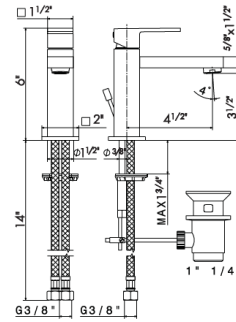

BASIN MIXERS

66410

Single-lever basin mixer with 1/4" pop-up waste set.
3/8" female connection hoses.

- 21.018 Chrome **\$815** ✓
- 01.014 Matt White **\$1135**
- 01.093 Matt Black **\$1135**

Cartridge: 14720.00.000 **\$105**