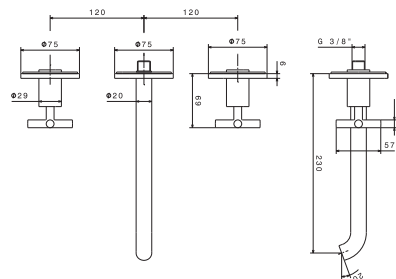

Cold Lever Cartridge: 25963.00.000 $165
Hot Lever Cartridge: 25962.00.000 $165

ROUGH IN REQUIRED
27753.00.000 - Wall lav rough in $860

See page 118 for roughs