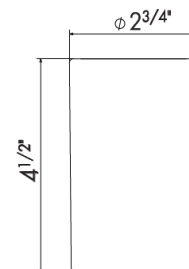

Freestanding soap dish

67250 white ceramic
67251 black ceramic

00 Neutral

\$130

Freestanding tumbler

67255 white ceramic
67256 black ceramic

00 Neutral

\$185