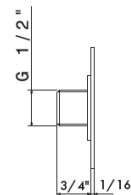

691

Brass concealed square atomizer jet.

● 21.018	Chrome	$400
● 02.093	Matt Black/Chrome	$440
● 02.014	Matt White/Chrome	$440
● 31.023	Brushed Bronze	$545
● 31.028	Brushed Nickel	$545
● 35.099	Silky Gold	$545
● 58.061	PVD Copper Bronze	$565
● 58.063	PVD Gun Metal	$565
● 59.064	PVD Brushed Gun Metal	$655
● 59.098	PVD Brushed Pale Gold	$655
● 61.020	PVD Glossy Gold	$565
● M7.	Exclusive Metal	$520