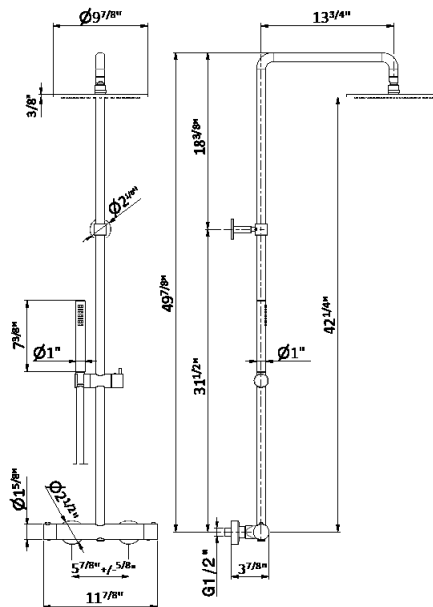

Shower column with exposed thermostatic mixer complete with diverter, showerhead and brass single-jet hand shower set

- 21.018 Chrome $3995
- 01.093 Matt Black $4975
- 01.014 Matt White $4975
- 31.023 Brushed Bronze $6070
- 31.028 Brushed Nickel $6070
- 35.099 Silky Gold $6435
- 58.061 PVD Copper Bronze $8995
- 58.063 PVD Gun Metal $8995
- 59.064 PVD Brushed Gun Metal $9995
- 59.098 PVD Brushed Pale Gold $9995
- 61.020 PVD Glossy Gold $8995
- M0.070* Titanium Satin $6275
- M0.071* Gold Satin $6275
- M0.072* Copper Satin $6275
- M0.075* Copper Glossy $6275
- M0.077* Carbon Satin $6275

* With M0. finishes the hose is Matt Black

Cartridge: 14720.00.000 $100