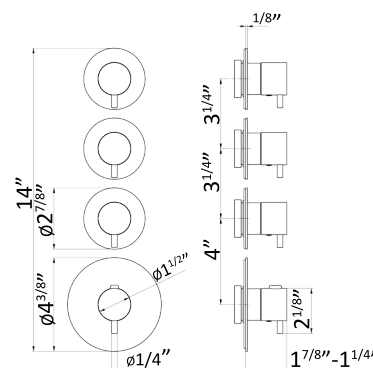

3 FUNCTION THERMOSTATIC MIXER

New!

Thermostatic multifunction selectors with 3-ways out. 3/4" inlets and outlets. Can be installed Horizontally.

- **50.050** Stainless Steel **$2040**
- **59.064** PVD Brushed Gun Metal **$2695**
- **59.067** PVD Brushed Copper Bronze **$2695**
- **59.097** PVD Brushed Gold **$2695**
- **59.098** PVD Brushed Pale Gold **$2695**