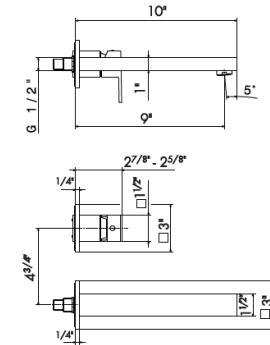

BASIN MIXERS

66410

Single-lever basin mixer with 1/4" pop-up waste set.
3/8" female connection hoses.

- 21.018 Chrome **$815** ✓
- 01.014 Matt White **$1135**
- 01.093 Matt Black **$1135**

Cartridge: 14720.00.000 **$105**

66419

Single-lever basin mixer without pop-up waste set.
High version for above counter washbasins.
3/8" female connection hoses.

- 21.018 Chrome **$1290**
- 01.014 Matt White **$1415**
- 01.093 Matt Black **$1415**

Cartridge: 14720.00.000 **$105**

1/4" press button drain. Height min. 5/8" - max. 2 2/3"

- 21.018 Chrome **$195**
- 01.093 Matt Black **$405**
- 01.014 Matt White **$405**

230

WALL MIXER GROUP

66430E

Single lever wall mounted basin mixer without pop-up waste set.

- 21.018 Chrome **$995**
- 01.014 Matt White **$1320**
- 01.093 Matt Black **$1320**

Cartridge: 14720.00.000 **$105**

ROUGH IN REQUIRED:
27853.00.000 - Wall lav Rough In **$520** ✓
See page 118 for roughs

BIDET MIXER

66427

Single-lever bidet mixer without pop-up waste set.
3/8" female connection hoses.

- 21.018 Chrome **$1060**
- 01.014 Matt White **$1390**
- 01.093 Matt Black **$1390**

Cartridge: 14720.00.000 **$105**

230

1/4" press button drain. Height min. 5/8" - max. 2 2/3"

- 21.018 Chrome **$195**
- 01.093 Matt Black **$405**
- 01.014 Matt White **$405**