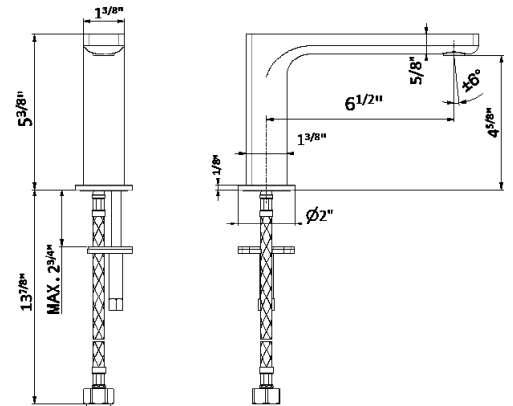

Deck-mounted washbasin spout. Without pop-up waste set.

- **21.018** Chrome $675
- **01.014** Matt White $725
- **01.093** Matt Black $725
- **M0.070** Titanium Satin $1085
- **M0.071** Gold Satin $1085
- **M0.072** Copper Satin $1085
- **M0.075** Copper Glossy $1085

72638