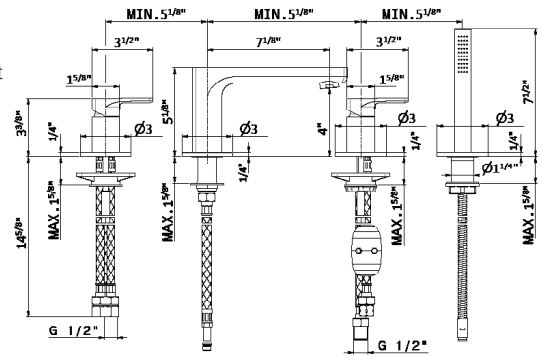

72682C

Complete set of deck mounted mixer, spout, diverter, complete brass hand shower set. Right handle is diverter.

- **21.018** Chrome **$2930**
- **01.014** Matt White **$3240**
- **01.093** Matt Black **$3240**
- **M0.070** Titanium Satin **$3370**
- **M0.071** Gold Satin **$3370**
- **M0.072** Copper Satin **$3370**
- **M0.075** Copper Glossy **$3370**

Cartridge: 14720.00.000 **$100**
Diverter Cartridge: 11576.00.000 **$135**

72684E

Floor mounted tub filler with mixer, diverter and brass shower set.

- **21.018** Chrome **$3990**
- **01.014** Matt White **$4135**
- **01.093** Matt Black **$4135**
- **M0.070*** Titanium Satin **$4350**
- **M0.071*** Gold Satin **$4350**
- **M0.072*** Copper Satin **$4350**
- **M0.075*** Copper Glossy **$4350**

* With M0. finishes the hose is Matt Black

Cartridge: 14720.00.000 **$100**

ROUGH IN REQUIRED:
27819.00.000 - Tub filler Rough in **$820 ✓**