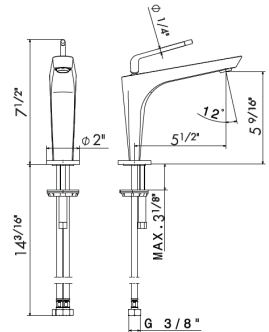

Cartridge: 25925.00.000 $145