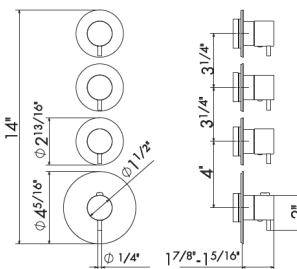

67600E

Thermostatic multifunction selectors with 3-ways out.
3/4" inlets and outlets. Can be installed horizontally.

- 21.018 Chrome $1210
- 01.093 Matt Black $1755
- 31.028 Brushed Nickel $1890
- 58.061 Copper Bronze PVD $2130
- 59.064 Brushed Gun Metal PVD $2525
- 61.020 PVD Glossy Gold $2130
- M0.070 Titanium Satin $2515
- M0.071 Gold Satin $2515
- M0.072 Copper Satin $2515
- M0.075 Copper Glossy $2515

ROUGH IN REQUIRED:

- 27877.00.000 - 3 function rough in $2180 ✓

See page 118 for roughs