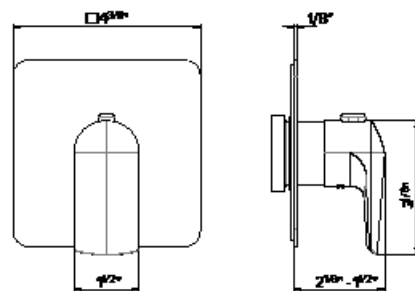

Thermostatic concealed mixer with 1 outlet.
To combine with a stop valve.

- **21.018** Chrome $580
- **01.014** Matt White $770
- **01.093** Matt Black $770
- **58.061** PVD Copper Bronze $940
- **58.063** PVD Gun Metal $940
- **61.020** PVD Glossy Gold $940

ROUGH IN REQUIRED:
27890.00.000 - 1 way out $930✓
Extension Kit 28296.00.000 $160
Cartridge 25920.00.000 $275