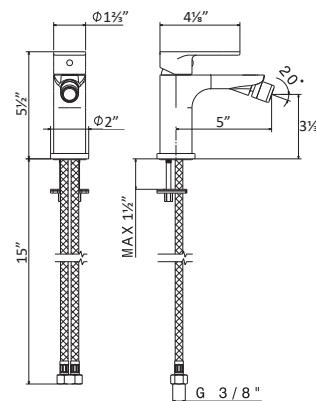

BASIN MIXERS

69326

230

Single lever bidet mixer without pop-up waste set.
3/8" female connection hoses.

21.018 Chrome **$395**

Cartridge: 25974.00.000 **$90**

1/4" press button drain. Height min. 5/8" - max. 2 2/3"

21.018 Chrome **$195**

CONCEALED THERMOSTATIC MIXERS

67638E

Thermostatic concealed mixer with one handle for temperature control and one handle for diverter with flow regulator.
3/4" inlets with adapter to 1/2". 1/2" outlets.

21.018 Chrome **$670** ✓

ROUGH IN REQUIRED:
31061.00.000 - 1 or 2 ways out **$1475** ✓
See page 118 for roughs

69487

Tub Spout with 1/2" Connections

21.018 Chrome **$595**

69360

8" Showerhead with wall arm

21.018 Chrome **$380**

69356

Complete shower set with handshower and hose.
Does not include wall outlet. Pair with union 2299.
See p. 99

21.018 Chrome **$245**