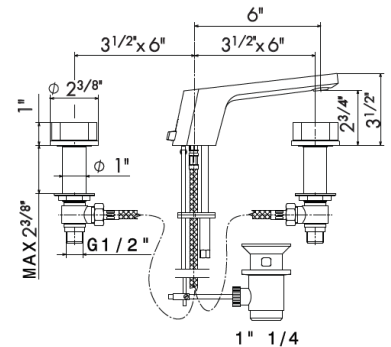

PARK LIMITED

The discreet charm of the neoclassical tradition, with a clear trait of modernity: PARK combines simple and regular lines with material elements, pure and solid forms are the result. By its very nature, it keeps up perfectly with the settings characterised by elegance and luxury.
The PARK collection: between classical and modern, sophisticated and exclusive.

BASIN MIXERS

Widespread basin group with 1/4" pop-up waste set.
1/2" T piece. High spout

- 05.093 Chrome & Matt Black **$2560**
- 62.093 PVD Glossy Gold & Matt Black **$3320**

Cartridge: 10237.00.000 **$105**

69706

Widespread basin group with 1/4" pop-up waste set.
1/2" T piece. Low spout

- 05.093 Chrome & Matt Black **$2790**
- 62.093 PVD Glossy Gold & Matt Black **$3525**

Cartridge: 10237.00.000 **$105**

BIDET MIXER

Single-lever bidet mixer with 1/4" pop-up waste set.
3/8" female connection hoses.

- 05.093 Chrome & Matt Black **$1700**
- 62.093 PVD Glossy Gold & Matt Black **$2455**

Cold Cartridge: 11559.00.000 **$105**
Hot Cartridge: 11559SX.00.000 **$105**