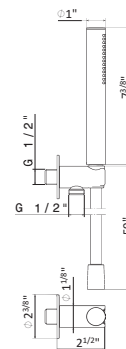

Round shower set with 60" flexible PVC hose.
With built in wall union.

- **21.018** Chrome $535
- **01.093** Matt Black $575
- **01.014** Matt White $575
- **31.023** Brushed Bronze $820
- **31.028** Brushed Nickel $820
- **35.099** Silky Gold $1015
- **58.061** PVD Copper Bronze $1245
- **58.063** PVD Gun Metal $1245
- **59.064** PVD Brushed Gun Metal $1335
- **59.098** PVD Brushed Pale Gold $1335
- **61.020** PVD Glossy Gold $1245
- **MO.** Exclusive Metal $695