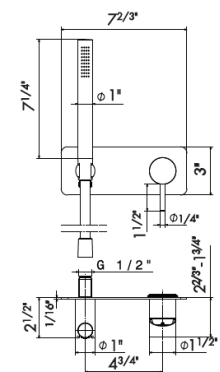

Handshower set with single lever mixer, 60" flexible PVC hose and wall union with handshower holder.

- **50.050** Stainless Steel **$1325**
- **59.064** PVD Brushed Gun Metal **$2010**
- **59.067** PVD Brushed Copper Bronze **$2010**
- **59.097** PVD Brushed Gold **$2010**
- **59.098** PVD Brushed Pale Gold **$2010**

ROUGH IN REQUIRED:
27852.00.000 - Wall lav rough in **$475 ✓**

Cartridge: **14720.00.000** **$105**