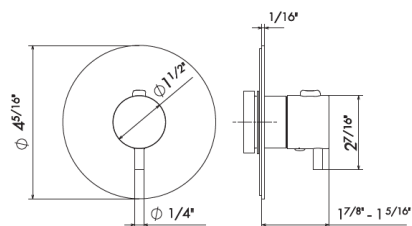

CONCEALED THERMOSTATIC MIXERS

Thermostatic concealed mixer with one handle for temperature control and one handle for diverter with flow regulator.
3/4" inlets with adapter to 1/2" outlets.

- **50.050** Stainless Steel **$1285**
- **59.064** PVD Brushed Gun Metal **$1570**
- **59.067** PVD Brushed Copper Bronze **$1570**
- **59.097** PVD Brushed Gold **$1570**
- **59.098** PVD Brushed Pale Gold **$1570**

ROUGH IN REQUIRED:
31061.00.000 - 1 or 2 ways out **$1475** ✓
See page 118 for roughs

Thermostatic concealed mixer to combine with a stop valve or a diverter with stop.
3/4" inlets and outlets with adapters to 1/2".

- **50.050** Stainless Steel **$735**
- **59.064** PVD Brushed Gun Metal **$870**
- **59.067** PVD Brushed Copper Bronze **$870**
- **59.097** PVD Brushed Gold **$870**
- **59.098** PVD Brushed Pale Gold **$870**

ROUGH IN REQUIRED:
27890.00.000 - Thermostatic Rough **$930** ✓
See page 118 for roughs

STOP VALVE

Concealed external control
3/4" inlets and outlets with adapters to 1/2".

- **50.050** Stainless Steel **$625**
- **59.064** PVD Brushed Gun Metal **$665**
- **59.067** PVD Brushed Copper Bronze **$665**
- **59.097** PVD Brushed Gold **$665**
- **59.098** PVD Brushed Pale Gold **$665**

ROUGH IN REQUIRED:
27891.00.000 - Stop valve rough in **$510** ✓
27892.00.000 - Diverter rough in **$510**

Extension Kit **27898.00.000** **$160**
Cartridge **11584.00.000** **$150**

2 FUNCTION THERMOSTATIC MIXER

New!

Thermostatic multifunction selectors with 3-ways out.
3/4" inlets and outlets.

- **50.050** Stainless Steel **$1595**
- **59.064** PVD Brushed Gun Metal **$2120**
- **59.067** PVD Brushed Copper Bronze **$2120**
- **59.097** PVD Brushed Gold **$2120**
- **59.098** PVD Brushed Pale Gold **$2120**

ROUGH IN REQUIRED:
31063.00.000 - 2 function rough in **$1890** ✓
See page 118 for roughs