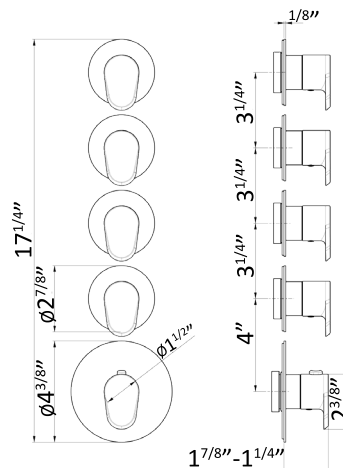

4 FUNCTION THERMOSTATIC MIXER

New!

Thermostatic multifunction selectors with 4-ways out. 3/4" inlets and outlets. Can be installed Horizontally.

- 21.018 Chrome $1280
- 01.093 Matt Black $1780
- 31.028 Brushed Nickel $1630
- 35.099 Silky Gold $2220

ROUGH IN REQUIRED:
27878.00.000 - 4 function rough in $2735
See page 118 for roughs