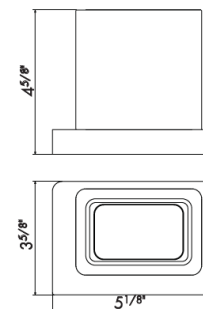

62960 white ceramic
62961 black ceramic

Freestanding soap pump

21 Chrome	$575
01 Colour	$690
35.099 Silky Gold	$845
58 Glossy PVD	$940
61 Glossy Gold	$840