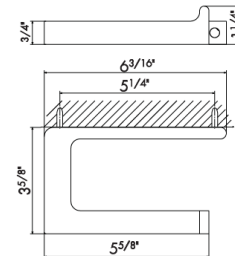

62927

Wall mounted towel rail - 12"

21 Chrome	$510
01 Colour	$705
35.099 Silky Gold	$835
58 Glossy PVD	$905
61 Glossy Gold	$840