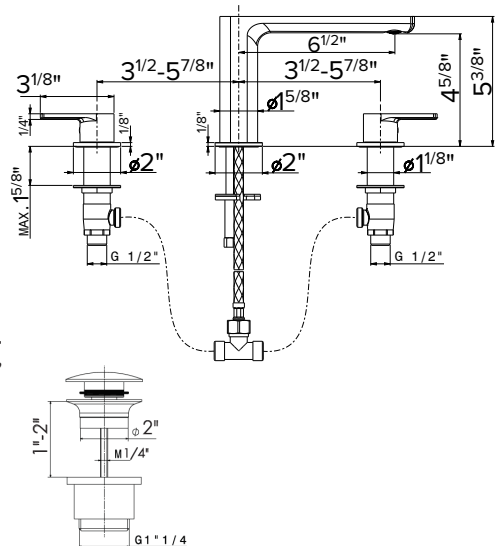

72000

230

3-hole basin mixer without pop-up waste set.
1/2" T piece.

- 21.018 Chrome
  - 01.014 Matt White
  - 01.093 Matt Black
  - 35.099 Silky Gold
2. Hot Cartridge: 10237.00.000 $105
   Cold Cartridge: 10237SX.00.000 $105

1/4" press button drain. Height min. 5/8" - max. 2 2/3"

- 21.018 Chrome $195
- 01.014 Matt White $405
- 01.014 Matt Black $405
- 35.099 Soft Gold $425