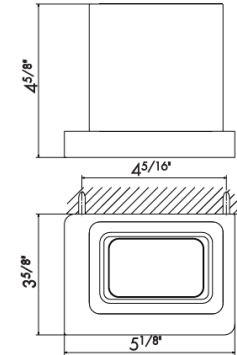

62905 white ceramic
62906 black ceramic

21 Chrome	$395
01 Colour	$520
35.099 Silky Gold	$610
58 Glossy PVD	$655
61 Glossy Gold	$605

Wall mounted soap pump