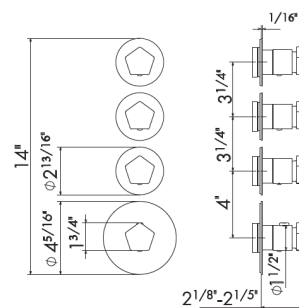

69800E

Thermostatic multifunction selectors with 3-ways out. 3/4" inlets and outlets. Can be installed Horizontally.

- 05.093 Chrome & Matt Black $2145
- 62.093 PVD Glossy Gold & Matt Black $3190

ROUGH IN REQUIRED:
27877.00.000 - 3 function rough in $2180 ✓
See page 118 for roughs