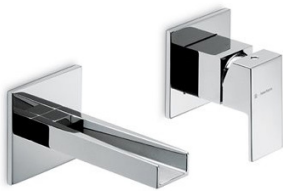

WALL MIXER GROUP

66530E

Single lever wall mounted basin mixer without pop-up waste set.

- **21.018** Chrome $1095
- **01.014** Matt White $1280
- **01.093** Matt Black $1280

Cartridge: 14720.00.000 $105

ROUGH IN REQUIRED:
27853.00.000 - Wall lav Rough In $520 ✓
See page 118 for roughs