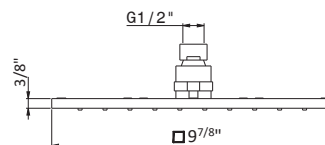

26535

Brass square 10" showerhead

- **21.018** Chrome $960
- **01.093** Matt Black $1550
- **01.014** Matt White $1550
- **61.020** PVD Glossy Gold $2715