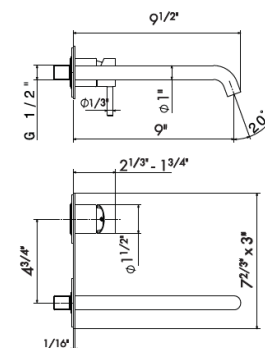

WALL MIXER GROUPS

Single lever wall mounted basin mixer without pop-up waste set.

- **50.050** Stainless Steel **$875**
- **59.064** PVD Brushed Gun Metal **$1195**
- **59.067** PVD Brushed Copper Bronze **$1195**
- **59.097** PVD Brushed Gold **$1195**
- **59.098** PVD Brushed Pale Gold **$1195**

Cartridge: 14720.00.000 **$100**

ROUGH IN REQUIRED:
27852.00.000 - Wall lav rough in **$475** ✓
See page 118 for roughs

Single lever wall mounted basin mixer without pop-up waste set.

- **50.050** Stainless Steel **$895**
- **59.064** PVD Brushed Gun Metal **$1260**
- **59.067** PVD Brushed Copper Bronze **$1260**
- **59.097** PVD Brushed Gold **$1260**
- **59.098** PVD Brushed Pale Gold **$1260**

Cartridge: 14720.00.000 **$100**

ROUGH IN REQUIRED:
27852.00.000 - Wall lav rough in **$475** ✓

1/4" press button drain. Stainless Steel drain body

Height min. 5/8" - max. 2 2/3"

- **50.050** Stainless Steel **$185**
- **59.064** PVD Brushed Gun Metal **$315**
- **59.067** PVD Brushed Copper Bronze **$315**
- **59.097** PVD Brushed Gold **$315**
- **59.098** PVD Brushed Pale Gold **$315**

BASIN MIXER WITH FLOOR PILLAR

Single lever floor mounted basin mixer without pop-up waste set.

- **50.050** Stainless Steel **$3110**
- **59.064** PVD Brushed Gun Metal **$4650**
- **59.067** PVD Brushed Copper Bronze **$4650**
- **59.097** PVD Brushed Gold **$4650**
- **59.098** PVD Brushed Pale Gold **$4650**

Cartridge: 25946.00.000 **$85**

ROUGH IN REQUIRED:
27819.00.000 - Tub filler Rough in **$820** ✓
See page 118 for roughs

BIDET MIXER

Single-lever bidet mixer with 1/4" pop-up waste set.

- **50.050** Stainless Steel **$1145**
- **59.064** PVD Brushed Gun Metal **$1720**
- **59.067** PVD Brushed Copper Bronze **$1720**
- **59.097** PVD Brushed Gold **$1720**
- **59.098** PVD Brushed Pale Gold **$1720**

Cartridge: 25946.00.000 **$85**