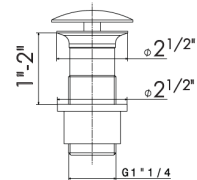

230

1/4" press button drain. Height min. 5/8" - max. 2 2/3"

21.018 Chrome	\$195
01.093 Matt Black	\$405
01.014 Matt White	\$405
31.023 Brushed Bronze	\$420
31.028 Brushed Nickel	\$420
35.099 Silky Gold	\$425
58.061 PVD Copper Bronze	\$435
58.063 PVD Gun Metal	\$435
59.064 PVD Brushed Gun Metal	\$520
59.098 PVD Brushed Pale Gold	\$520
61.020 PVD Glossy Gold	\$435
M0. Exclusive Metal	\$540