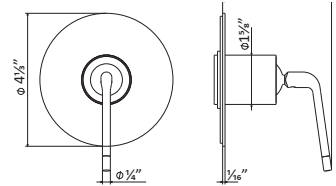

Concealed mixer

- 05.093 Chrome + Matt Black $645
- 01.093 Matt Black $895
- 31.028 Brushed Nickel $720
- 58.061 Copper Bronze PVD $1030
- 59.064 Brushed Gun Metal PVD $1175
- 61.020 PVD Glossy Gold $1030
- M2.070 Titanium Satin & Matt Black $1185
- M2.071 Gold Satin & Matt Black $1185
- M2.072 Copper Satin & Matt Black $1185
- M2.075 Glossy Copper & Matt Black $1185