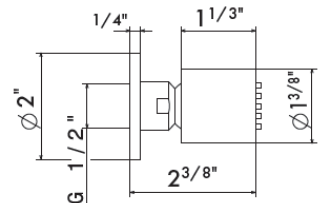

563

Brass wall mounted single jet body jet.

- **21.018** Chrome **$355**
- **01.093** Matt Black **$475**
- **01.014** Matt White **$475**
- **31.023** Brushed Bronze **$515**
- **31.028** Brushed Nickel **$515**
- **35.099** Silky Gold **$515**
- **58.061** PVD Copper Bronze **$530**
- **58.063** PVD Gun Metal **$530**
- **59.064** PVD Brushed Gun Metal **$575**
- **59.098** PVD Brushed Pale Gold **$575**
- **61.020** PVD Glossy Gold **$530**
- **M0.** Exclusive Metal **$595**