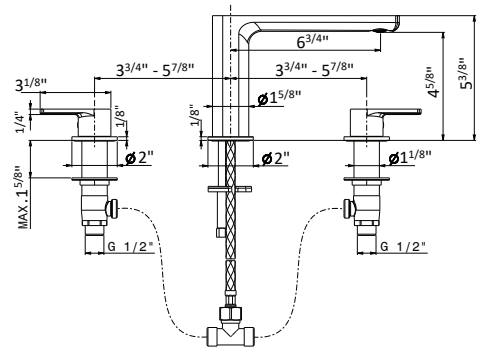

New!

DELTA ZERO

With the DELTA ZERO collection Newform brings the design of the bathroom furniture back to its early essence, the most authentic one, where the emphasis of pure and rigorous lines of volumes lives. A proposal under the sign of shape dynamism that does not leave anything to chance, not even the name, symbol of a new innovative and evolutionary awareness of the company.

BASIN MIXERS

72212

Single-lever basin mixer without pop-up waste set.
3/8" female connection hoses.

- 21.018 Chrome $1265
- 01.014 Matt White $1560
- 01.093 Matt Black $1560
- 58.061 PVD Copper Bronze $2080
- 58.063 PVD Gun Metal $2080
- 61.020 PVD Glossy Gold $2080

Cartridge: 25925.00.000 $145

72215

Single-lever basin mixer without pop-up waste set.
3/8" female connection hoses.

- 21.018 Chrome $1540
- 01.014 Matt White $1815
- 01.093 Matt Black $1815
- 58.061 PVD Copper Bronze $2380
- 58.063 PVD Gun Metal $2380
- 61.020 PVD Glossy Gold $2380

Cartridge: 25925.00.000 $145

72200

3-hole basin mixer without pop-up waste set.
1/2" T piece.

- 21.018 Chrome $1695
- 01.014 Matt White $1895
- 01.093 Matt Black $1895
- 58.061 PVD Copper Bronze $2645
- 58.063 PVD Gun Metal $2645
- 61.020 PVD Glossy Gold $2645

Hot Cartridge: 10237.00.000 $105
Cold Cartridge: 10237SX.00.000 $105

1/4" press button drain. Height min. 5/8" - max. 2 2/3"

- 21.018 Chrome $195
- 01.014 Matt White $405
- 01.093 Matt Black $405
- 58.061 PVD Copper Bronze $435
- 58.063 PVD Gun Metal $435
- 61.020 PVD Glossy Gold $435

230