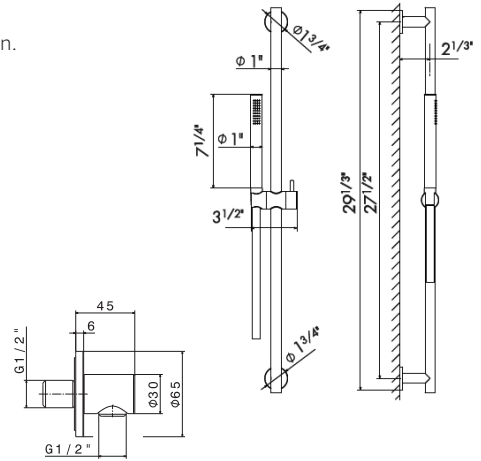

STAINLESS STEEL WELLNESS

Complete shower set with sliding bar and hand shower. 60" flexible PVC hose. Without wall union. Pair with 69669X

- **50.050** Stainless Steel **$1110**
- **59.064** PVD Brushed Gun Metal **$1920**
- **59.067** PVD Brushed Copper Bronze **$1920**
- **59.097** PVD Brushed Gold **$1920**
- **59.098** PVD Brushed Pale Gold **$1920**

Round Wall outlet

- **50.050** Stainless Steel **$295**
- **59.064** PVD Brushed Gun Metal **$410**
- **59.067** PVD Brushed Copper Bronze **$410**
- **59.097** PVD Brushed Gold **$410**
- **59.098** PVD Brushed Pale Gold **$410**