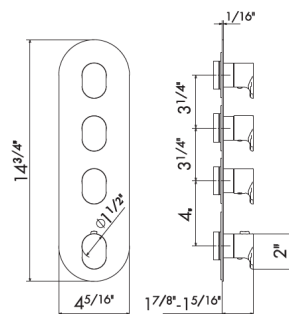

3 FUNCTION THERMOSTATIC MIXERS

Thermostatic multifunction selectors with 3-ways out. 3/4" inlets and outlets.

- 21.018 Chrome $1195
- 01.014 Matt White $1270
- 01.093 Matt Black $1270
- M0.070 Titanium Satin $1645
- M0.071 Gold Satin $1645
- M0.072 Copper Satin $1645
- M0.075 Copper Glossy $1645

ROUGH IN REQUIRED:
27877.00.000 - 3 function rough in $2180 ✓
See page 118 for roughs