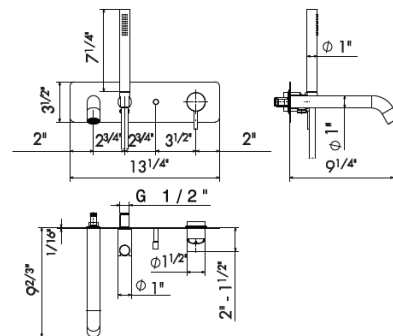

69684EX

Floor mounted tub filler set.
Including: spout, mixer, diverter, handshower
Flow rates: Spout 5.07GPM; Handshower 3.50GPM

- **50.050** Stainless Steel **$3915**
- **59.064** PVD Brushed Gun Metal **$5570**
- **59.067** PVD Brushed Copper Bronze **$5570**
- **59.097** PVD Brushed Gold **$5570**
- **59.098** PVD Brushed Pale Gold **$5570**

Cartridge: **14720.00.000** **$100**

ROUGH IN REQUIRED:
27819.00.000 - Tub filler Rough in **$820** ✓

See page 118 for roughs