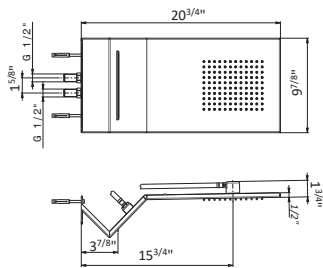

MULTI FUNCTION SHOWER HEADS

- **21.018** Chrome **$6510**
- **01.014** Matt White **$5455**
- **01.093** Matt Black **$5455**
- **31.028** Brushed Nickel **$6350**

71310

- **21.018** Chrome **$7715**
- **01.014** Matt White **$6245**
- **01.093** Matt Black **$6245**
- **31.028** Brushed Nickel **$7385**

71311

- **21.018** Chrome **$4150**
- **01.014** Matt White **$4315**
- **01.093** Matt Black **$4315**
- **31.028** Brushed Nickel **$4255**
- **35.099** Silky Gold **$7500**
- **58.061** PVD Copper Bronze **$7500**
- **59.064** PVD Brushed Gun Metal **$7955**
- **59.098** PVD Brushed Pale Gold **$7955**
- **61.020** PVD Glossy Gold **$7500**
- **M0.** Exclusive Metal **$4500**

684

- **21.018** Chrome **$4150**
- **01.093** Matt Black **$4325**
- **01.014** Matt White **$4325**
- **61.020** PVD Glossy Gold **$6715**

685

- **50.050** Stainless Steel **$4265**

- **21.018** Chrome **$4765**
- **01.014** Matt White **$5140**
- **01.093** Matt Black **$5140**
- **31.028** Brushed Nickel **$4850**
- **59.064** Brushed Gun Metal PVD **$6220**
- **59.098** PVD Brushed Pale Gold **$6220**
- **M0** Exclusive metal **$5540**

139

- **21.018** Chrome **$4575**
- **01.014** Matt White **$4950**
- **01.093** Matt Black **$4950**
- **31.028** Brushed Nickel **$4855**
- **59.064** PVD Brushed Gun Metal **$6220**
- **59.098** PVD Brushed Pale Gold **$6220**
- **M0.** Exclusive Metal **$360**

141