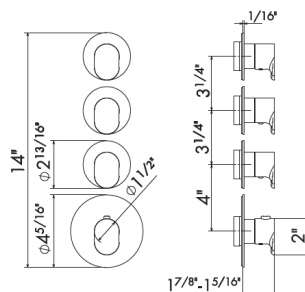

Thermostatic multifunction selectors with 3-ways out. 3/4" inlets and outlets. Can be installed horizontally.

- 21.018 Chrome $1230
- 01.014 Matt White $1570
- 01.093 Matt Black $1570
- M0.070 Titanium Satin $2150
- M0.071 Gold Satin $2150
- M0.072 Copper Satin $2150
- M0.075 Copper Glossy $2150

ROUGH IN REQUIRED:
27877.00.000 - 3 function rough in $2180 ✓
See page 118 for roughs