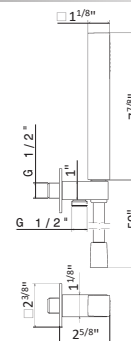

Square shower set with 60" flexible PVC hose.
With built in wall union.

- **21.018** Chrome $575
- **01.093** Matt Black $745
- **01.014** Matt White $745
- **31.028** Brushed Nickel $770
- **61.020** PVD Glossy Gold $1480