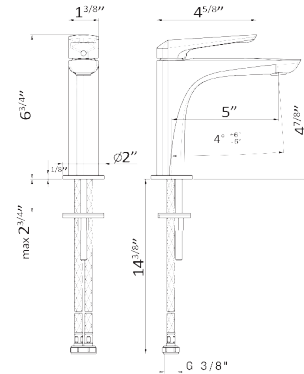

New!

DELTA ZERO

With the DELTA ZERO collection Newform brings the design of the bathroom furniture back to its early essence, the most authentic one, where the emphasis of pure and rigorous lines of volumes lives. A proposal under the sign of shape dynamism that does not leave anything to chance, not even the name, symbol of a new innovative and evolutionary awareness of the company.

BASIN MIXERS

72212

Single-lever basin mixer without pop-up waste set.
3/8" female connection hoses.

- 21.018 Chrome $1265
- 01.014 Matt White $1560
- 01.093 Matt Black $1560
- 58.061 PVD Copper Bronze $2080
- 58.063 PVD Gun Metal $2080
- 61.020 PVD Glossy Gold $2080

Cartridge: 25925.00.000 $145

72215

Single-lever basin mixer without pop-up waste set.
3/8" female connection hoses.

- 21.018 Chrome $1540
- 01.014 Matt White $1815
- 01.093 Matt Black $1815
- 58.061 PVD Copper Bronze $2380
- 58.063 PVD Gun Metal $2380
- 61.020 PVD Glossy Gold $2380

Cartridge: 25925.00.000 $145

72200

3-hole basin mixer without pop-up waste set.
1/2" T piece.

- 21.018 Chrome $1695
- 01.014 Matt White $1895
- 01.093 Matt Black $1895
- 58.061 PVD Copper Bronze $2645
- 58.063 PVD Gun Metal $2645
- 61.020 PVD Glossy Gold $2645

Hot Cartridge: 10237.00.000 $105
Cold Cartridge: 10237SX.00.000 $105

1/4" press button drain. Height min. 5/8" - max. 2 2/3"

- 21.018 Chrome $195
- 01.014 Matt White $405
- 01.093 Matt Black $405
- 58.061 PVD Copper Bronze $435
- 58.063 PVD Gun Metal $435
- 61.020 PVD Glossy Gold $435

230