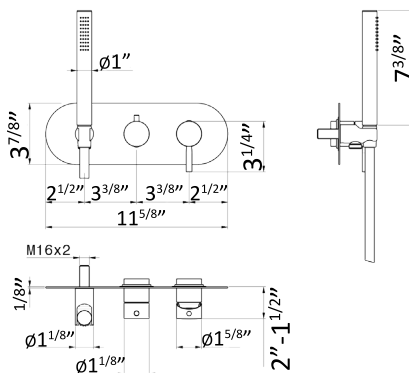

Complete concealed shower group with
handshower and 2 way diverter

● 21.018	Chrome	$1220	chic luxury	$1425
● 01.093	Matt Black	$1420		$1560
● 31.023	Brushed Bronze	$1975		$2195
● 58.061	PVD Copper Bronze	$2320		$2525
● 58.063	PVD Gun Metal	$2320		$2525
● 59.098	PVD Brushed Pale Gold	$2475		$2650
● 61.020	PVD Glossy Gold	$2320		$2525

ROUGH IN REQUIRED:
31030.00.000 -Wall tub filler Rough in $1250