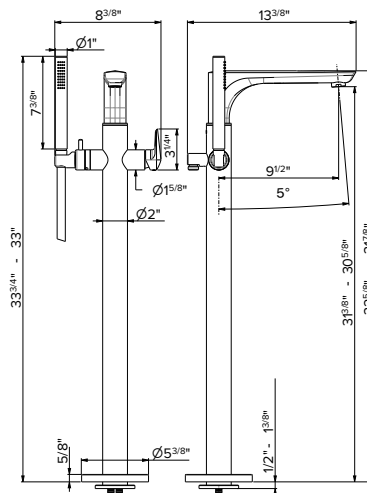

TUB FILLERS

72284E

Floor mounted tub filler with mixer, diverter and brass shower set.

- **21.018** Chrome **$3950**
- **01.014** Matt White **$4365**
- **01.093** Matt Black **$4365**
- **58.061** PVD Copper Bronze **$6315**
- **58.063** PVD Gun Metal **$6315**
- **61.020** PVD Glossy Gold **$6315**

Cartridge: 14720.00.000 **$100**

ROUGH IN REQUIRED:
27819.00.000 - Tub filler Rough in **$820 ✓**