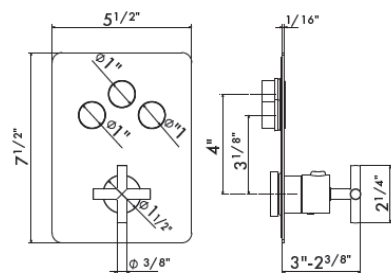

ROUGH IN REQUIRED:
27752.00.000 - 3 ways out **$1440 ✓**
See page 118 for roughs

2 FUNCTION THERMOSTATIC MIXER

New!

Thermostatic concealed mixer with 2 outlets
Can be installed horizontally.

● 21.018 Chrome	$1375	chic luxury	$1485
● 01.093 Matt Black	$2060		$2180
● 31.023 Brushed Bronze	$2240		$2375
● 58.061 PVD Copper Bronze	$2535		$2685
● 58.063 PVD Gun Metal	$2535		$2685
● 59.098 PVD Brushed Pale Gold	$2815		$2985
● 61.020 PVD Glossy Gold	$2535		$2685