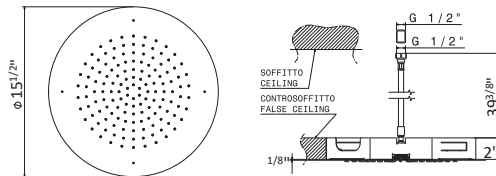

Stainless Steel round concealed showerhead.