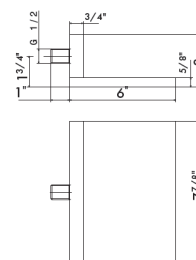

Brass waterfall showerhead.

207

- 21.018 Chrome $2465
- 01.093 Matt Black $2820
- 01.014 Matt White $2820
- 31.023 Brushed Bronze $2970
- 31.028 Brushed Nickel $2970
- 35.099 Silky Gold $2970
- 58.061 PVD Copper Bronze $3845
- 58.063 PVD Gun Metal $3845
- 59.064 PVD Brushed Gun Metal $4230
- 59.098 PVD Brushed Pale Gold $4230
- 61.020 PVD Glossy Gold $3845
- M0. Exclusive Metal $2865