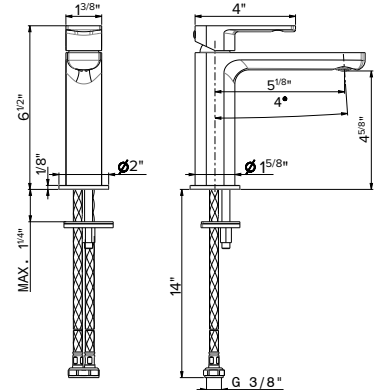

72015

230

Single-lever basin mixer without pop-up waste set.
3/8" female connection hoses.

- 21.018 Chrome $995
  - 01.014 Matt White $1010
  - 01.093 Matt Black $1010
  - 35.099 Silky Gold $1345
2. Cartridge: 25976.00.000 $135

1/4" press button drain. Height min. 5/8" - max. 2 2/3"

- 21.018 Chrome $195
- 01.014 Matt White $405
- 01.014 Matt Black $405
- 35.099 Soft Gold $425