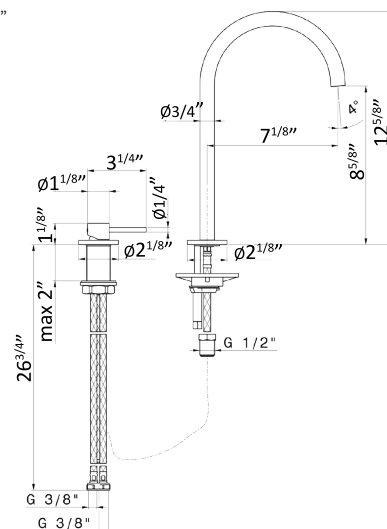

Cartridge: 14720.00.000 \$100

1/4" press button drain. Height min. 5/8" - max. 2 2/3"

230

21	Chrome	\$195
01	Colour	\$405
58	PVD	\$435
61	PVD Glossy Gold	\$435
M0	Exclusive Metal	\$540

BIDET MIXER

4223

Single-lever bidet mixer with 1/4" pop-up waste set. 3/8" female connection hoses.