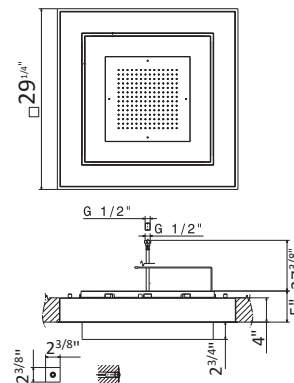

SHOWER

688

Concealed head shower in INOX AISI 316 Stainless Steel, with raining jet and chromatherapy lighting system. Equipped with button control.

- **01.093**
- **46.093**
- **A3.050**
- **A6.050**
- **C3.093**
- **C6.093**
- **M2.070**
- **M2.075**
- **M0.070**
- **M0.075**
- **M3.070**
- **M6.075**

SHOWER HEAD

- Matt Black
- Brushed steel
- Brushed steel
- Brushed steel
- Matt Black
- Matt Black
- Titanium satin
- Copper glossy
- Titanium satin
- Copper glossy
- Titanium satin
- Copper glossy
- Copper glossy

EXTERNAL FRAME

- Matt Black
- Matt Black
- Copper glossy
- Titanium satin
- Copper glossy
- Titanium satin
- Matt Black
- Matt Black
- Titanium satin
- Copper glossy
- Copper glossy
- Copper glossy
- Titanium satin

$15,995

69265E

External part of 2 ways out concealed automatic diverter. INOX AISI 316.

To combine with concealed part art. 69266.

- **01.093**
- **46.093**
- **50.050**
- **A3.050**
- **A6.050**
- **C3.093**
- **C6.093**
- **M2.070**
- **M2.075**
- **M0.070**
- **M0.075**
- **M3.070**
- **M6.075**

PLATE

- Matt Black
- Brushed steel
- Brushed steel
- Brushed steel
- Brushed steel
- Matt Black
- Matt Black
- Titanium satin
- Copper glossy
- Titanium satin
- Copper glossy
- Titanium satin
- Copper glossy
- Copper glossy

EXTERNAL FRAME

- Matt Black
- Matt Black
- Brushed steel
- Copper glossy
- Titanium satin
- Copper glossy
- Titanium satin
- Matt Black
- Matt Black
- Titanium satin
- Copper glossy
- Copper glossy
- Titanium satin

$2495

69266

Concealed part.

00.000 Neutral

$825