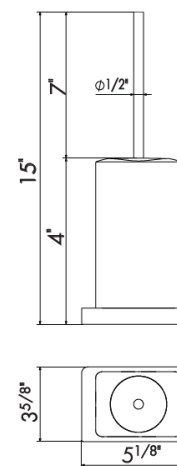

62965 white ceramic
62966 black ceramic

Freestanding toilet brush and holder

21 Chrome	\$570
01 Colour	\$725
35.099 Silky Gold	\$845
58 Glossy PVD	\$935
61 Glossy Gold	\$865

REPLACEMENT PARTS - SQUARE

21800 white ceramic
21801 black ceramic