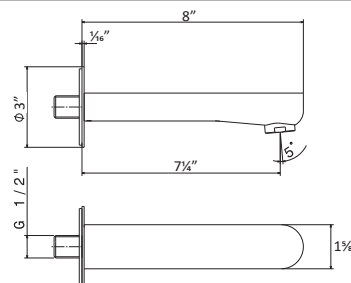

69487

Tub Spout with 1/2" Connections

21.018 Chrome **$595**