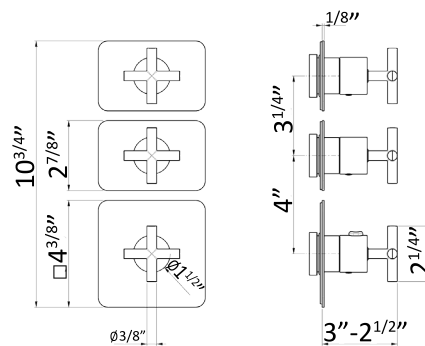

ROUGH IN REQUIRED:
27752.00.000 - 3 ways out **\$1440 ✓**
See page 118 for roughs

2 FUNCTION THERMOSTATIC MIXER

New!

Thermostatic concealed mixer with 2 outlets
Can be installed horizontally.

● 21.018 Chrome	\$1375	chic luxury	\$1485
● 01.093 Matt Black	\$2060		\$2180
● 31.023 Brushed Bronze	\$2240		\$2375
● 58.061 PVD Copper Bronze	\$2535		\$2685
● 58.063 PVD Gun Metal	\$2535		\$2685
● 59.098 PVD Brushed Pale Gold	\$2815		\$2985
● 61.020 PVD Glossy Gold	\$2535		\$2685