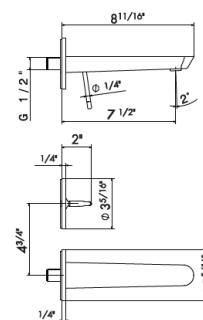

BIDET MIXERS

68425

Single-lever bidet mixer with 1/4" pop-up waste set.
3/8" female connection hoses.

- **05.093** Chrome + Matt Black **$1215**
- **01.093** Matt Black **$1425**
- **31.028** Brushed Nickel **$1405**
- **58.061** Copper Bronze PVD **$1900**
- **59.064** Brushed Gun Metal PVD **$2135**
- **61.020** PVD Glossy Gold **$1900**
- **M2.070** Titanium Satin & Matt Black **$1845**
- **M2.071** Gold Satin & Matt Black **$1845**
- **M2.072** Copper Satin & Matt Black **$1845**
- **M2.075** Glossy Copper & Matt Black **$1845**

Cartridge: 25925.00.000 **$145**

WALL MIXERS

68428E

Single-lever wall mixer without pop-up waste set.

- **05.093** Chrome + Matt Black **$1110**
- **01.093** Matt Black **$1420**
- **31.028** Brushed Nickel **$1275**
- **58.061** Copper Bronze PVD **$1775**
- **59.064** Brushed Gun Metal PVD **$1990**
- **61.020** PVD Glossy Gold **$1775**
- **M2.070** Titanium Satin & Matt Black **$1775**
- **M2.071** Gold Satin & Matt Black **$1775**
- **M2.072** Copper Satin & Matt Black **$1775**
- **M2.075** Glossy Copper & Matt Black **$1775**

ROUGH IN REQUIRED:
27855.00.000 - Wall lav rough in **$790** ✓
See page 118 for roughs

Cartridge: 25925.00.000 **$145**

68429E

Single-lever wall mixer without pop-up waste set.

- **05.093** Chrome + Matt Black **$1180**
- **01.093** Matt Black **$1370**
- **31.028** Brushed Nickel **$1335**
- **58.061** Copper Bronze PVD **$1775**
- **59.064** Brushed Gun Metal PVD **$1965**
- **61.020** PVD Glossy Gold **$1775**
- **M2.070** Titanium Satin & Matt Black **$1645**
- **M2.071** Gold Satin & Matt Black **$1645**
- **M2.072** Copper Satin & Matt Black **$1645**
- **M2.075** Glossy Copper & Matt Black **$1645**

ROUGH IN REQUIRED:
27855.00.000 - Wall lav rough in **$790** ✓
See page 118 for roughs

Cartridge: 25925.00.000 **$145**

230

1/4" press button drain. Height min. 5/8" - max. 2 2/3"