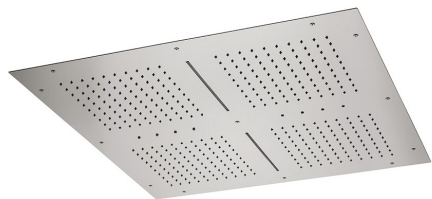

70017

Steel square 31.5" showerhead with raining jet, double waterfall and integrated multicolour automatic lighting system

21.018	Chrome	$33,500