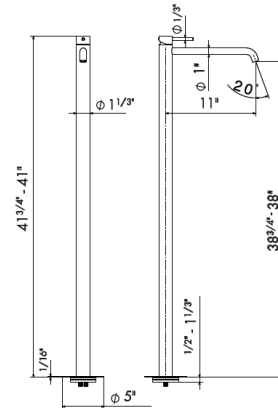

72301X

Single lever floor mounted basin mixer without pop-up waste set.

- **50.050** Stainless Steel **$3110**
- **59.067** PVD Brushed Copper Bronze **$4650**
- **59.064** PVD Brushed Gun Metal **$4650**
- **59.097** PVD Brushed Gold **$4650**
- **59.098** PVD Brushed Pale Gold **$4650**

ROUGH IN REQUIRED:
27819.00.000 - Floor Lav Rough in **$820** ✓
See page 118 for roughs

Cartridge: **25946.00.000** **$85**