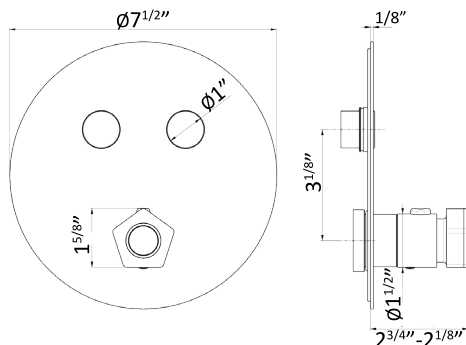

- 05.093 Chrome & Matt Black \$995
- 62.093 PVD Glossy Gold & Matt Black \$1445

ROUGH IN REQUIRED:
27751.00.000 - 2 ways out \$1375 ✓
See page 118 for roughs

New!

69809E

Thermostatic multifunction selectors with 3-ways out. 3/4" inlets and outlets. Can be installed Horizontally.