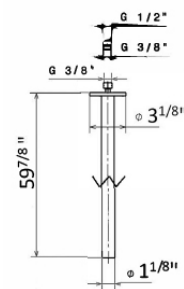

Ceiling spout for basin group with 1/2" Connection
1520mm length

65844

● 21.018 Chrome	$2150
● 01.093 Matt Black	$2475
● 01.014 Matt White	$2475
● 31.023 Brushed Bronze	$2195
● 31.028 Brushed Nickel	$2195
● 35.099 Silky Gold	$2370
● 58.061 PVD Copper Bronze	$2550
● 58.063 PVD Gun Metal	$2550
● 59.064 PVD Brushed Gun Metal	$2640
● 59.098 PVD Brushed Pale Gold	$2640
● 61.020 PVD Glossy Gold	$2550
● M0.070 Titanium Satin	$2725
● M0.071 Gold Satin	$2725
● M0.072 Copper Satin	$2725
● M0.075 Copper Glossy	$2725