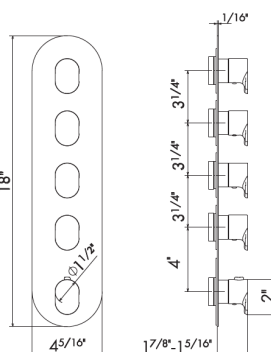

4 FUNCTION THERMOSTATIC MIXERS

Thermostatic multifunction selectors with 4-ways out. 3/4" inlets and outlets.

- 21.018 Chrome $1395
- 01.014 Matt White $1750
- 01.093 Matt Black $1750
- M0.070 Titanium Satin $2195
- M0.071 Gold Satin $2195
- M0.072 Copper Satin $2195
- M0.075 Copper Glossy $2195

ROUGH IN REQUIRED:
27878.00.000 - 4 function rough in $2735
See page 118 for roughs