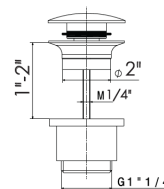

Cartridge: 14720.00.000 \$100

ROUGH IN REQUIRED
27852.00.000 - Wall lav rough in \$475 ✓

See page 118 for roughs

230

1/4" press button drain. Height min. 5/8" - max. 2 2/3"

● 21.018 Chrome	\$195
● 01.093 Matt Black	\$405
● 31.023 Brushed Bronze	\$420
● 58.061 PVD Copper bronze	\$435
● 58.063 PVD Gun metal	\$435
● 59.098 PVD Brushed Pale Gold	\$520
● 61.020 PVD Glossy Gold	\$435