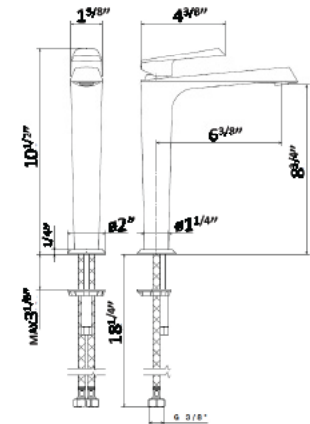

NIO

The NIO collection boasts important technical and aesthetic features. With user friendliness as a goal, its elegant and functional appearance is dazzling and unmistakable. Its futuristic look avokes aerodynamics and dynamism.

BASIN MIXERS

68912

Single-lever basin mixer without pop-up waste set.
3/8" female connection hoses.

- 21.018 Chrome $760 ✓
- 01.093 Matt Black $930 ✓
- 31.028 Brushed Nickel $940
- 35.099 Silky Gold $1125

Cartridge: 25976.00.000 $135

68915

Single-lever basin mixer without pop-up waste set.
High version for above counter washbasins.
3/8" female connection hoses.

- 21.018 Chrome $1020
- 01.093 Matt Black $1055
- 31.028 Brushed Nickel $1110
- 35.099 Silky Gold $1375

Cartridge: 25976.00.000 $135

230

1/4" press button drain. Height min. 5/8" - max. 2 2/3"

- 21.018 Chrome $195
- 01.093 Matt Black $405
- 31.028 Brushed Nickel $420
- 35.099 Silky Gold $425

68901

3-hole basin mixer with 1/4" pop-up waste set.
1/2" T piece.

- 21.018 Chrome $1780 ✓
- 01.093 Matt Black $1985 ✓
- 31.028 Brushed Nickel $2105
- 35.099 Silky Gold $2555

Cold Cartridge: 10237SX.00.000 $105
Hot Cartridge: 10237.00.000 $105