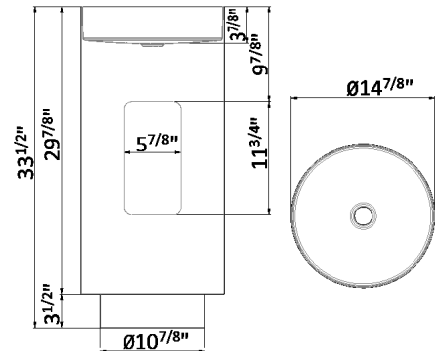

69618EX

Freestanding Stainless Steel washbasin

- **50.050** Stainless Steel **$8035**
- **59.067** PVD Brushed Copper Bronze **$10,725**
- **59.064** PVD Brushed Gun Metal **$10,725**
- **59.097** PVD Brushed Gold **$10,725**