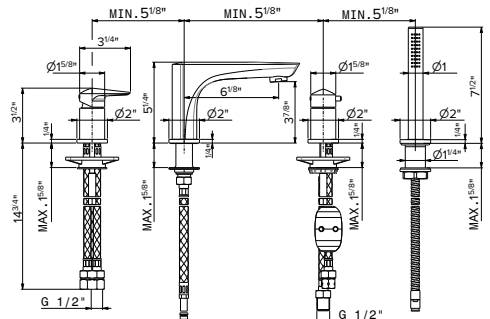

72282C

Complete set of deck mounted mixer, spout, diverter, complete brass hand shower set. Right handle is diverter.

- **21.018** Chrome $3045
- **01.014** Matt White $3865
- **01.093** Matt Black $3865
- **58.061** PVD Copper Bronze $4655
- **58.063** PVD Gun Metal $4655
- **61.020** PVD Glossy Gold $4655

Cartridge: 14720.00.000 $100
Diverter Cartridge: 11576.00.000 $135