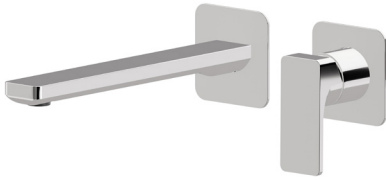

BASIN MIXERS