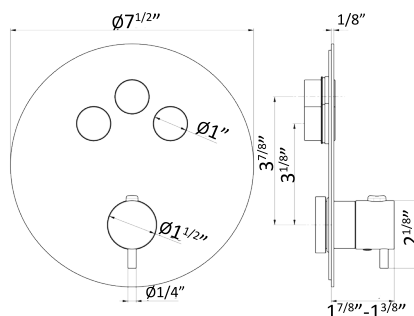

2 FUNCTION THERMOSTATIC MIXER

New!

Thermostatic concealed mixer with a handle for temperature control and ON/OFF diverter buttons. 1st push is light flow, 2nd push full flow. Button is flush in off position.

- **50.050** Stainless Steel **$1195**
- **59.064** PVD Brushed Gun Metal **$1415**
- **59.067** PVD Brushed Copper Bronze **$1415**
- **59.097** PVD Brushed Gold **$1415**
- **59.098** PVD Brushed Pale Gold **$1415**

70426EX

ROUGH IN REQUIRED:
27751.00.000 - 2 ways out **$1375** ✓
See page 118 for roughs

3 FUNCTION THERMOSTATIC MIXER

New!

Thermostatic multifunction selectors with 3-ways out. 3/4" inlets and outlets. Can be installed Horizontally.

- **50.050** Stainless Steel **$2040**
- **59.064** PVD Brushed Gun Metal **$2695**
- **59.067** PVD Brushed Copper Bronze **$2695**
- **59.097** PVD Brushed Gold **$2695**
- **59.098** PVD Brushed Pale Gold **$2695**

69860EX

ROUGH IN REQUIRED:
27877.00.000 - 3 function rough in **$2180** ✓
See page 118 for roughs

New!

Thermostatic concealed mixer with a handle for temperature control and ON/OFF diverter buttons. 1st push is light flow, 2nd push full flow. Button is flush in off position.

- **50.050** Stainless Steel **$1440**
- **59.064** PVD Brushed Gun Metal **$1595**
- **59.067** PVD Brushed Copper Bronze **$1595**
- **59.097** PVD Brushed Gold **$1595**
- **59.098** PVD Brushed Pale Gold **$1595**

70427EX

ROUGH IN REQUIRED:
27752.00.000 - 3 ways out **$1440** ✓
See page 118 for roughs

4 FUNCTION THERMOSTATIC MIXER

New!

Thermostatic multifunction selectors with 4-ways out. 3/4" inlets and outlets. Can be installed Horizontally.

- **50.050** Stainless Steel **$2510**
- **59.064** PVD Brushed Gun Metal **$3295**
- **59.067** PVD Brushed Copper Bronze **$3295**
- **59.097** PVD Brushed Gold **$3295**
- **59.098** PVD Brushed Pale Gold **$3295**

69861EX

ROUGH IN REQUIRED:
27878.00.000 - 4 function rough in **$2735**
See page 118 for roughs