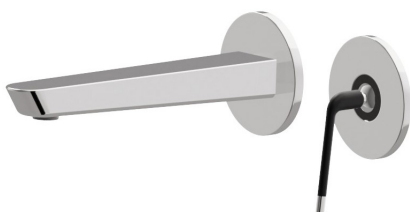

WALL MIXERS

68428E

Single-lever wall mixer without pop-up waste set.

- **05.093** Chrome + Matt Black **$1110**
- **01.093** Matt Black **$1420**
- **31.028** Brushed Nickel **$1275**
- **58.061** Copper Bronze PVD **$1775**
- **59.064** Brushed Gun Metal PVD **$1990**
- **61.020** PVD Glossy Gold **$1775**
- **M2.070** Titanium Satin & Matt Black **$1775**
- **M2.071** Gold Satin & Matt Black **$1775**
- **M2.072** Copper Satin & Matt Black **$1775**
- **M2.075** Glossy Copper & Matt Black **$1775**

ROUGH IN REQUIRED:
27855.00.000 - Wall lav rough in **$790** ✓
See page 118 for roughs

Cartridge: 25925.00.000 **$145**