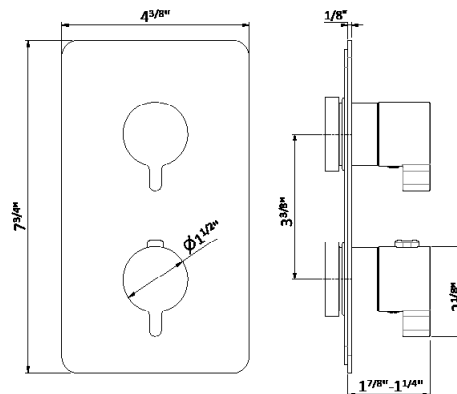

ROUGH IN REQUIRED:

31061.00.000 - 1 or 2 way Rough In \$1475 ✓
31020.00.000 - 3 way Rough In \$1385 ✓

69882E

Thermostatic concealed mixer with a handle for temperature control and ON/OFF diverter button:
1st push is light flow, 2nd push full flow.
Button is flush in off position.