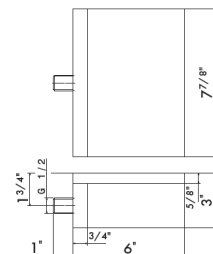

Brass waterfall showerhead.

206

- 21.018 Chrome $2475
- 01.093 Matt Black $2825
- 01.014 Matt White $2825
- 31.023 Brushed Bronze $2735
- 31.028 Brushed Nickel $2735
- 35.099 Silky Gold $2895
- 58.061 PVD Copper Bronze $3495
- 58.063 PVD Gun Metal $3495
- 59.064 PVD Brushed Gun Metal $3625
- 59.098 PVD Brushed Pale Gold $3625
- 61.020 PVD Glossy Gold $3495
- M0. Exclusive Metal $2875