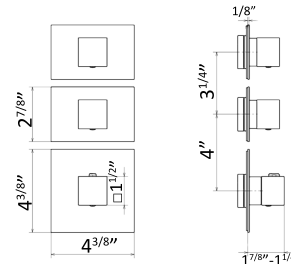

2 FUNCTION THERMOSTATIC MIXER

New!

67649E

Thermostatic multifunction selectors with 3-ways out. 3/4" inlets and outlets. Can be installed Horizontally.

- 21.018 Chrome $1195
- 01.014 Matt White $1535
- 01.093 Matt Black $1535

ROUGH IN REQUIRED:
31063.00.000 - 2 function rough in $1890 ✓
See page 118 for roughs

3 FUNCTION THERMOSTATIC MIXERS

New!

70443E

Thermostatic concealed mixer with a handle for temperature control and ON/OFF diverter buttons. 1st push is light flow, 2nd push full flow. Button is flush in off position.

- 21.018 Chrome $870
- 01.014 Matt White $980
- 01.093 Matt Black $980

ROUGH IN REQUIRED:
27752.00.000 - 3 ways out $1440 ✓
See page 118 for roughs

New!

67640E

Thermostatic multifunction selectors with 3-ways out. 3/4" inlets and outlets. Can be installed Horizontally.

- 21.018 Chrome $1510
- 01.014 Matt White $1930
- 01.093 Matt Black $1930

ROUGH IN REQUIRED:
27877.00.000 - 3 function rough in $2180 ✓
See page 118 for roughs

4 FUNCTION THERMOSTATIC MIXER

67641E

Thermostatic multifunction selectors with 4-ways out. 3/4" inlets and outlets. Can be installed Horizontally.

- 21.018 Chrome $1780
- 01.014 Matt White $2290
- 01.093 Matt Black $2290

ROUGH IN REQUIRED:
27878.00.000 - 4 function rough in $2735 ✓
See page 118 for roughs