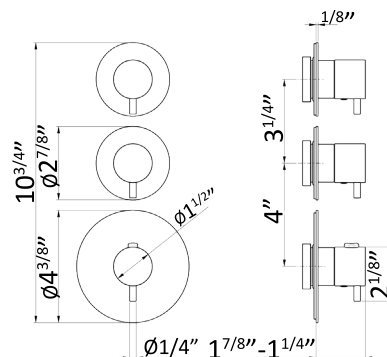

2 FUNCTION THERMOSTATIC MIXER

New!

67609E

Thermostatic multifunction selectors with 2-ways out.
3/4" inlets and outlets. Can be installed horizontally.

- 21.018 Chrome $895
- 01.093 Matt Black $1240
- 31.028 Brushed Nickel $1110
- 58.061 Copper Bronze PVD $1545
- 59.064 Brushed Gun Metal PVD $1795
- 61.020 PVD Glossy Gold $1545
- M0.070 Titanium Satin $1730
- M0.071 Gold Satin $1730
- M0.072 Copper Satin $1730
- M0.075 Copper Glossy $1730

ROUGH IN REQUIRED:

- 31063.00.000 - 2 function rough in $1890 ✓