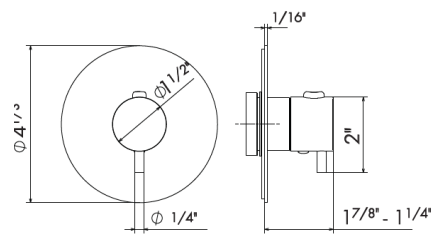

CONCEALED THERMOSTATIC MIXERS

67608E

Thermostatic concealed mixer with one handle for temperature control and one handle for diverter with flow regulator.
3/4" inlets with adapter to 1/2", 1/2" outlets.

● 21.018	Chrome	$760
● 01.014	Matt White	$1055
● 01.093	Matt Black	$1055
● 58.061	PVD Copper Bronze	$1190
● 58.063	PVD Gun Metal	$1190
● 61.020	PVD Glossy Gold	$1190
● M0.070	Titanium Satin	$1160
● M0.071	Gold Satin	$1160
● M0.072	Copper Satin	$1160
● M0.075	Copper Glossy	$1160
● M0.077	Carbon Satin	$1160

ROUGH IN REQUIRED:
31061.00.000 - 1 or 2 ways out **$1475** ✓

67607E

Thermostatic concealed mixer to combine with a stop valve or a diverter with stop.
3/4" inlets and outlets with adapters to 1/2".

● 21.018	Chrome	$450
● 01.014	Matt White	$595
● 01.093	Matt Black	$595
● 58.061	PVD Copper Bronze	$685
● 58.063	PVD Gun Metal	$685
● 61.020	PVD Glossy Gold	$685
● M0.070	Titanium Satin	$690
● M0.071	Gold Satin	$690
● M0.072	Copper Satin	$690
● M0.075	Copper Glossy	$690
● M0.077	Carbon Satin	$690

ROUGH IN REQUIRED:
27890.00.000 - Thermostatic Rough **$930** ✓

STOP VALVE

67606E

Concealed external control
3/4" inlets and outlets with adapters to 1/2".

● 21.018	Chrome	$315
● 01.014	Matt White	$480
● 01.093	Matt Black	$480
● 58.061	PVD Copper Bronze	$525
● 58.063	PVD Gun Metal	$525
● 61.020	PVD Glossy Gold	$525
● M0.070	Titanium Satin	$555
● M0.071	Gold Satin	$555
● M0.072	Copper Satin	$555
● M0.075	Copper Glossy	$555
● M0.077	Carbon Satin	$555

ROUGH IN REQUIRED:
27891.00.000 - Stop valve rough in **$510** ✓
27892.00.000 - Diverter rough in **$510**

2-3-4 FUNCTION THERMOSTATIC MIXERS

Details on pages 63 & 64

67609E

67603E

67600E

67604E

67601E