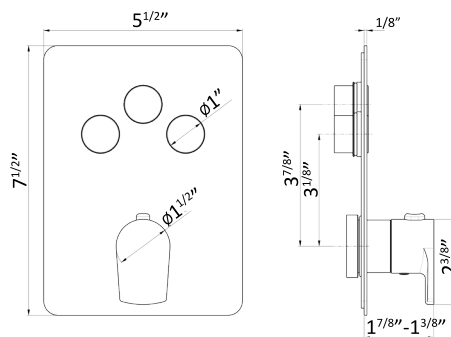

Thermostatic concealed mixer with a handle for temperature control and ON/OFF diverter buttons. 1st push is light flow, 2nd push full flow. Button is flush in off position.

- 21.018 Chrome $760
- 01.014 Matt White $870
- 01.093 Matt Black $870
- 35.099 Silky Gold $1140

ROUGH IN REQUIRED:
27752.00.000 - 3 ways out $1440 ✓