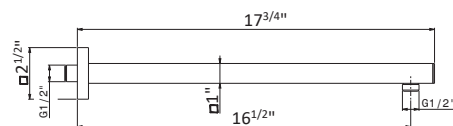

Square brass 16.5" wall arm

26585

- 21.018 Chrome \$825
- 01.093 Matt Black \$895
- 01.014 Matt White \$895
- 61.020 PVD Glossy Gold \$1130

- M0.070 Titanium satin
- M0.071 Gold satin
- M0.072 Copper satin
- M0.075 Copper glossy
- M0.077 Carbon Satin