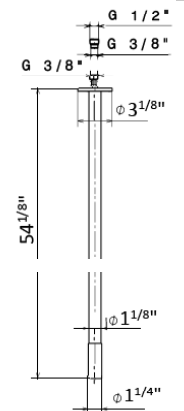

Ceiling spout for basin group with 1/2" Connection
1375mm length

68443

● 05.093 Chrome & Matt Black	$1995
● 01.093 Matt Black	$2095
● 31.028 Brushed Nickel	$2040
● 58.061 PVD Copper Bronze	$3040
● 59.064 PVD Brushed Gun Metal	$3130
● 61.020 PVD Glossy Gold	$3040
● M2.070 Titanium Satin & Matt Black	$2225
● M2.071 Gold Satin & Matt Black	$2225
● M2.072 Copper Satin & Matt Black	$2225
● M2.075 Copper Glossy & Matt Black	$2225