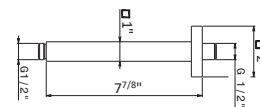

28153

Square brass 8" ceiling arm

- 21.018 Chrome $510
- 01.093 Matt Black $595
- 01.014 Matt White $595
- 61.020 PVD Glossy Gold $690