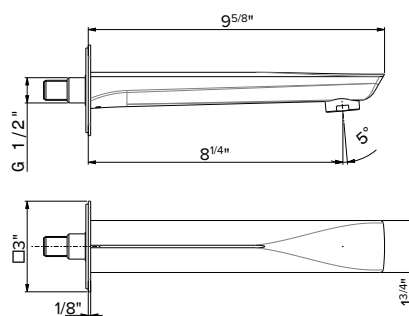

72256

Complete shower set with 3-jet ABS hand shower, 150cm flexible hose, without wall union. Pair with union 2299. See p. 99

- **21.018** Chrome **\$1235**
- **01.014** Matt White **\$1870**
- **01.093** Matt Black **\$1870**
- **58.061** PVD Copper Bronze **\$2495**
- **58.063** PVD Gun Metal **\$2495**
- **61.020** PVD Glossy Gold **\$2495**