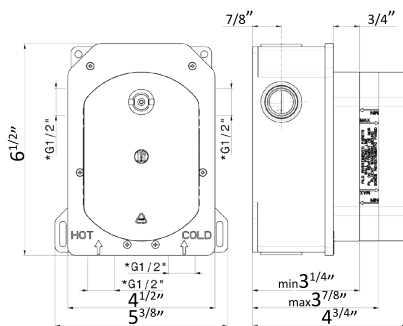

1 or 2 ways out Thermostatic rough in

Pair with:
B-Easy - 69882E
O'rama - 67688E
Linfa - 67638E
Haka - 67692E
Blink - 69818E, 69838E, 69848E
Nio - 67698E
XT - 67608E
Park - 69808E
Delta Zero - 69857E
X-Steel - 67663EX
Ergo-Q - 67648E

31061.00.000 Neutral **$1475** ✓

Cartridge: **25920.00.000** **$275**
Diverter Cartridge: **25986.00.000** **$81**