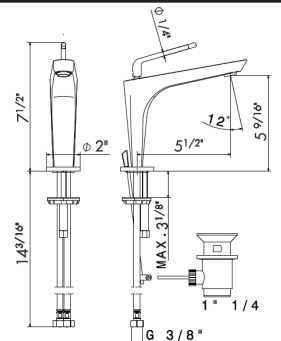

Cartridge: 25925.00.000 $145