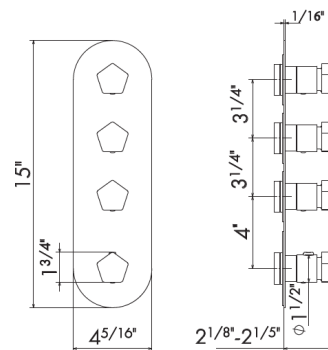

3 FUNCTION THERMOSTATIC MIXERS

69803E

Thermostatic multifunction selectors with 3-ways out. 3/4" inlets and outlets.

- 05.093 Chrome & Matt Black $2170
- 62.093 PVD Glossy Gold & Matt Black $4165

ROUGH IN REQUIRED:
27877.00.000 - 3 function rough in $2180 ✓
See page 118 for roughs