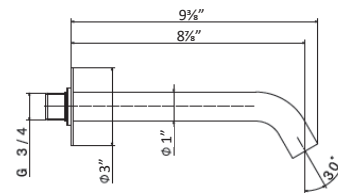

For shower components, see Wellness Stainless Steel Components, page 103

✓ = in stock
Ships in 24 hours

orders@streamlinecanada.ca • orderdesk@aloredesign.com • 1-866-503-9796

ERGO-Q / OPEN

The ERGO-Q collection is suitable for a space where the value is given through the systematic break with the past. This range, typical for the naughty charm and rigid squared shapes, creates an alternative style, a work in progress to fight conventions.