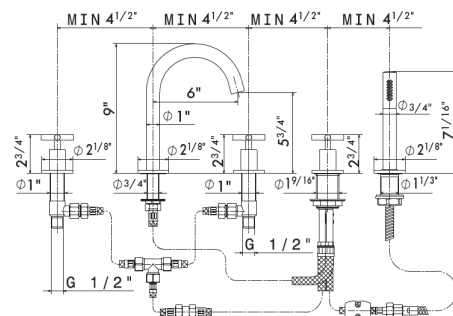

Deck mounted tub filler set.
Including: spout, mixer, diverter, handshower
Flow rates: Spout 4.62GPM; Handshower 4.35GPM

● 21.018 Chrome	$2930	chic luxury	$3225
● 01.093 Matt Black	$3510		$3825
● 31.023 Brushed Bronze	$3835		$4220
● 58.061 PVD Copper Bronze	$4115		$4490
● 58.063 PVD Gun Metal	$4115		$4490
● 59.098 PVD Brushed Pale Gold	$4465		$4870
● 61.020 PVD Glossy Gold	$4115		$4490