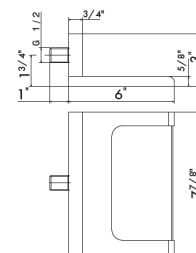

Brass deck mounted waterfall spout

208

- 21.018 Chrome $2380
- 01.093 Matt Black $2500
- 01.014 Matt White $2500
- 31.023 Brushed Bronze $2650
- 31.028 Brushed Nickel $2650
- 35.099 Silky Gold $2850
- 58.061 PVD Copper Bronze $3400
- 58.063 PVD Gun Metal $3400
- 59.064 PVD Brushed Gun Metal $3725
- 59.098 PVD Brushed Pale Gold $3725
- 61.020 PVD Glossy Gold $3400
- M0. Exclusive Metal $2815