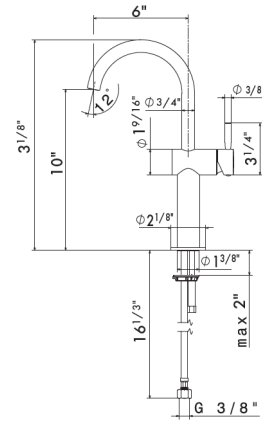

BASIN MIXERS

Single-lever basin mixer without pop-up waste set.

● 21.018	Chrome	$780	chic luxury	$880
● 01.093	Mat Black	$920		$1015
● 31.023	Brushed Bronze	$1420		$1560
● 58.061	PVD Copper Bronze	$1445		$1580
● 58.063	PVD Gun Metal	$1445		$1580
● 59.098	PVD Brushed Pale Gold	$1565		$1690
● 61.020	PVD Glossy Gold	$1445		$1560

Cartridge: 14720.00.000 $100

Single-lever basin mixer without pop-up waste set. High version for above counter washbasins.

● 21.018	Chrome	$865	chic luxury	$960
● 01.093	Mat Black	$1020		$1110
● 31.023	Brushed Bronze	$1520		$1685
● 58.061	PVD Copper Bronze	$1610		$1805
● 58.063	PVD Gun Metal	$1610		$1805
● 59.098	PVD Brushed Pale Gold	$1710		$1915
● 61.020	PVD Glossy Gold	$1610		$1805

Cartridge: 14720.00.000 $100

230

1/4" press button drain. Height min. 5/8" - max. 2 2/3"

● 21.018	Chrome	$195		
● 01.093	Mat Black	$405		
● 31.023	Brushed Bronze	$420		
● 58.061	PVD Copper bronze	$435		
● 58.063	PVD Gun metal	$435		
● 59.098	PVD Brushed Pale Gold	$520		
● 61.020	PVD Glossy Gold	$435		

New!

Single-lever bidet mixer with pop-up waste set.

● 21.018	Chrome	$865	chic luxury	$960
● 01.093	Mat Black	$1020		$1110
● 31.023	Brushed Bronze	$1520		$1685
● 58.061	PVD Copper Bronze	$1610		$1805
● 58.063	PVD Gun Metal	$1610		$1805
● 59.098	PVD Brushed Pale Gold	$1710		$1915
● 61.020	PVD Glossy Gold	$1610		$1805

Cartridge: 14720.00.000 $100