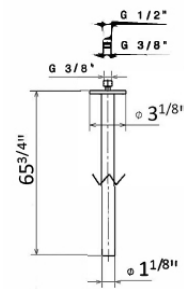

Ceiling spout for basin group with 1/2" Connection
1670mm length

65845

● 21.018 Chrome	$2540
● 01.093 Matt Black	$2930
● 01.014 Matt White	$2930
● 31.023 Brushed Bronze	$2735
● 31.028 Brushed Nickel	$2735
● 35.099 Silky Gold	$2735
● 58.061 PVD Copper Bronze	$2770
● 58.063 PVD Gun Metal	$2770
● 59.064 PVD Brushed Gun Metal	$2995
● 59.098 PVD Brushed Pale Gold	$2995
● 61.020 PVD Glossy Gold	$2770
● M0.070 Titanium Satin	$3195
● M0.071 Gold Satin	$3195
● M0.072 Copper Satin	$3195
● M0.075 Copper Glossy	$3195