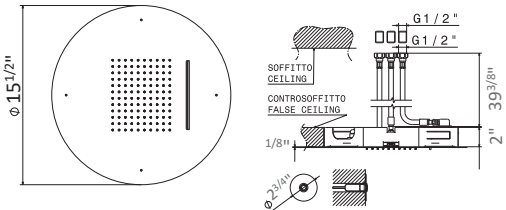

- **21.018** Chrome **$4150**
- **01.014** Matt White **$4315**
- **01.093** Matt Black **$4315**
- **31.028** Brushed Nickel **$4255**
- **35.099** Silky Gold **$7500**
- **58.061** PVD Copper Bronze **$7500**
- **59.064** PVD Brushed Gun Metal **$7955**
- **59.098** PVD Brushed Pale Gold **$7955**
- **61.020** PVD Glossy Gold **$7500**
- **M0.** Exclusive Metal **$4500**