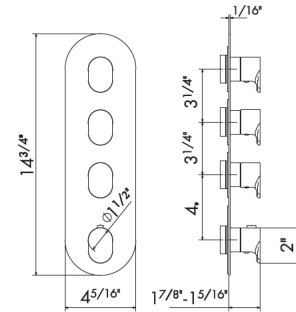

2 FUNCTION THERMOSTATIC MIXERS

New!

Thermostatic multifunction selectors with 2-ways out.
3/4" inlets and outlets. Can be installed Horizontally.

- **21.018** Chrome $910
- **01.014** Matt White $1155
- **01.093** Matt Black $1155
- **M0.070** Titanium Satin $1485
- **M0.071** Gold Satin $1485
- **M0.072** Copper Satin $1485
- **M0.075** Copper Glossy $1485