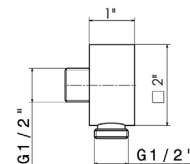

2299

Round wall union.
Pair with handshower sets

● 21.018	Chrome	$210
● 01.093	Matt Black	$235
● 01.014	Matt White	$235
● 31.023	Brushed Bronze	$290
● 31.028	Brushed Nickel	$290
● 35.099	Silky Gold	$290
● 58.061	PVD Copper Bronze	$295
● 58.063	PVD Gun Metal	$295
● 59.064	PVD Brushed Gun Metal	$325
● 59.098	PVD Brushed Pale Gold	$325
● 61.020	PVD Glossy Gold	$295
● M0.	Exclusive Metal	$290