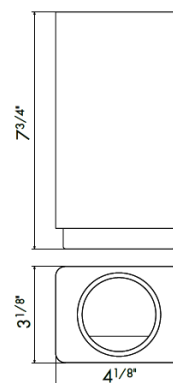

21.018 Chrome
01.014 Matt White
01.093 Matt Black

31.023 Brushed bronze
31.028 Brushed nickel
58.061 Copper bronze PVD

58.063 Gun metal PVD
59.064 Brushed gun metal PVD
59.066 PVD Steel

59.067 PVD Br.Copper Bronze
59.097 PVD Brushed Gold
59.098 PVD Brushed Pale Gold

61.020 Glossy Gold
M0.070 Titanium satin
M0.071 Gold satin

M0.072 Copper satin
M0.075 Copper glossy
M0.077 Carbon Satin