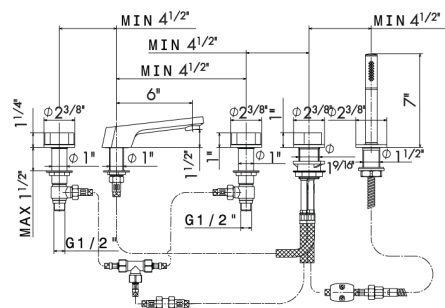

69785C

Floor mounted tub filler set.
Including: spout, mixer, diverter, handshower
Flow rates: Spout 6.17GPM; Handshower 5.49GPM

- **05.093** Chrome & Matt Black **$6870**
- **62.093** PVD Glossy Gold & Matt Black **$8910**

Cold Cartridge: 11559.00.000 **$105**
Hot Cartridge: 11559SX.00.000 **$105**