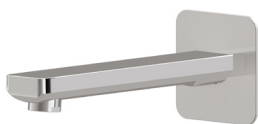

TUB FILLERS

72672E

Bath group consisting of concealed single lever bath mixer with diverter, wall spout and shower set

- **21.018** Chrome **$1945**
- **01.014** Matt White **$2215**
- **01.093** Matt Black **$2215**
- **M0.070*** Titanium Satin **$2310**
- **M0.071*** Gold Satin **$2310**
- **M0.072*** Copper Satin **$2310**
- **M0.075*** Copper Glossy **$2310**

* With M0. finishes the hose is Matt Black

Cartridge: 14720.00.000 **$100**
Diverter Cartridge: 25912.00.000 **$120**

ROUGH IN REQUIRED:
31031.00.000 - Wall tub filler Rough **$1815**

72682C

Complete set of deck mounted mixer, spout, diverter, complete brass hand shower set. Right handle is diverter.

- **21.018** Chrome **$2930**
- **01.014** Matt White **$3240**
- **01.093** Matt Black **$3240**
- **M0.070** Titanium Satin **$3370**
- **M0.071** Gold Satin **$3370**
- **M0.072** Copper Satin **$3370**
- **M0.075** Copper Glossy **$3370**

Cartridge: 14720.00.000 **$100**
Diverter Cartridge: 11576.00.000 **$135**

72684E

Floor mounted tub filler with mixer, diverter and brass shower set.

- **21.018** Chrome **$3990**
- **01.014** Matt White **$4135**
- **01.093** Matt Black **$4135**
- **M0.070*** Titanium Satin **$4350**
- **M0.071*** Gold Satin **$4350**
- **M0.072*** Copper Satin **$4350**
- **M0.075*** Copper Glossy **$4350**

* With M0. finishes the hose is Matt Black

Cartridge: 14720.00.000 **$100**

ROUGH IN REQUIRED:
27819.00.000 - Tub filler Rough in **$820 ✓**

72688

Wall tub spout with 1/2" connection. L= 210mm

- **21.018** Chrome **$695**
- **01.014** Matt White **$750**
- **01.093** Matt Black **$750**
- **M0.070** Titanium Satin **$850**
- **M0.071** Gold Satin **$850**
- **M0.072** Copper Satin **$850**
- **M0.075** Copper Glossy **$850**