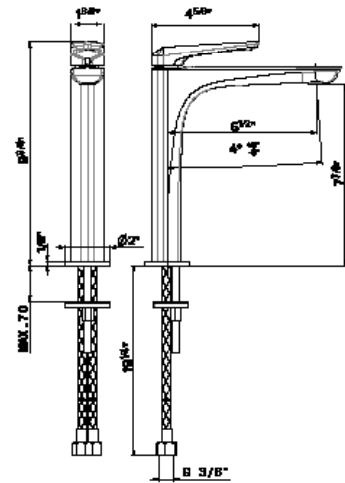

72215

Single-lever basin mixer without pop-up waste set.
3/8" female connection hoses.

- 21.018 Chrome $1540
- 01.014 Matt White $1815
- 01.093 Matt Black $1815
- 58.061 PVD Copper Bronze $2380
- 58.063 PVD Gun Metal $2380
- 61.020 PVD Glossy Gold $2380

Cartridge: 25925.00.000 $145

72200

3-hole basin mixer without pop-up waste set.
1/2" T piece.

- 21.018 Chrome $1695
- 01.014 Matt White $1895
- 01.093 Matt Black $1895
- 58.061 PVD Copper Bronze $2645
- 58.063 PVD Gun Metal $2645
- 61.020 PVD Glossy Gold $2645

Hot Cartridge: 10237.00.000 $105
Cold Cartridge: 10237SX.00.000 $105

1/4" press button drain. Height min. 5/8" - max. 2 2/3"

- 21.018 Chrome $195
- 01.014 Matt White $405
- 01.093 Matt Black $405
- 58.061 PVD Copper Bronze $435
- 58.063 PVD Gun Metal $435
- 61.020 PVD Glossy Gold $435

230