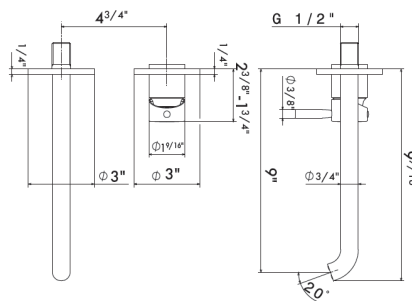

Single lever wall mounted basin mixer without pop-up waste set. Long spout

● 21.018 Chrome	$695	chic luxury	$775
● 01.093 Matt Black	$795		$880
● 31.023 Brushed Bronze	$990		$1080
● 58.061 PVD Copper Bronze	$1180		$1300
● 58.063 PVD Gun Metal	$1180		$1300
● 59.098 PVD Brushed Pale Gold	$1250		$1325
● 61.020 PVD Glossy Gold	$1180		$1300