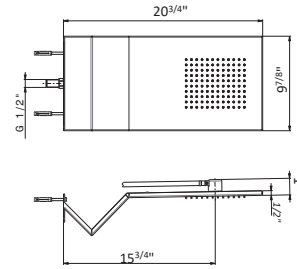

MULTI FUNCTION SHOWER HEADS

- **21.018** Chrome **$6510**
- **01.014** Matt White **$5455**
- **01.093** Matt Black **$5455**
- **31.028** Brushed Nickel **$6350**

71310

- **21.018** Chrome **$7715**
- **01.014** Matt White **$6245**
- **01.093** Matt Black **$6245**
- **31.028** Brushed Nickel **$7385**

71311

- **21.018** Chrome **$4150**
- **01.014** Matt White **$4315**
- **01.093** Matt Black **$4315**
- **31.028** Brushed Nickel **$4255**
- **35.099** Silky Gold **$7500**
- **58.061** PVD Copper Bronze **$7500**
- **59.064** PVD Brushed Gun Metal **$7955**
- **59.098** PVD Brushed Pale Gold **$7955**
- **61.020** PVD Glossy Gold **$7500**
- **M0.** Exclusive Metal **$4500**

684

- **21.018** Chrome **$4150**
- **01.093** Matt Black **$4325**
- **01.014** Matt White **$4325**
- **61.020** PVD Glossy Gold **$6715**

685

- **50.050** Stainless Steel **$4265**

- **21.018** Chrome **$4765**
- **01.014** Matt White **$5140**
- **01.093** Matt Black **$5140**
- **31.028** Brushed Nickel **$4850**
- **59.064** Brushed Gun Metal PVD **$6220**
- **59.098** PVD Brushed Pale Gold **$6220**
- **M0** Exclusive metal **$5540**

139

- **21.018** Chrome **$4575**
- **01.014** Matt White **$4950**
- **01.093** Matt Black **$4950**
- **31.028** Brushed Nickel **$4855**
- **59.064** PVD Brushed Gun Metal **$6220**
- **59.098** PVD Brushed Pale Gold **$6220**
- **M0.** Exclusive Metal **$360**

141