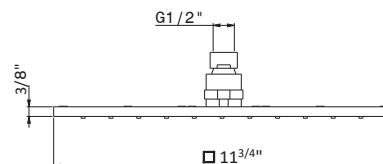

26537

Brass square 16" showerhead

- **21.018** Chrome \$2280
- **01.093** Matt Black \$3355
- **01.014** Matt White \$3355
- **61.020** PVD Glossy Gold \$9270

27773

● **M0.070** Titanium satin ● **M0.071** Gold satin ● **M0.072** Copper satin ● **M0.075** Copper glossy ● **M0.077** Carbon Satin