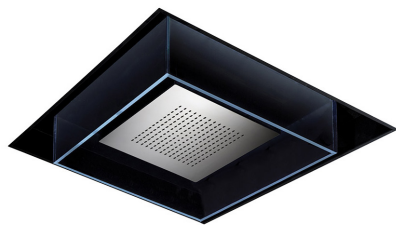

SHOWER HEAD WITH CHROMATHERAPY

Concealed showerhead in AISI 316 Stainless Steel, with raining jet and chromatherapy lighting system. Equipped with button control.

688

	SHOWER HEAD	EXTERNAL FRAME	
01.093	Matt Black	Matt Black	$15,995
46.093	Brushed Steel	Matt Black	$15,995
A3.050	Brushed Steel	Copper Glossy	$15,995
A6.050	Brushed Steel	Titanium satin	$15,995
C3.093	Matt Black	Copper Glossy	$15,995
C6.093	Matt Black	Titanium Satin	$15,995
M2.070	Titanium Satin	Matt Black	$15,995
M2.075	Copper Glossy	Matt Black	$15,995
M0.070	Titanium Satin	Titanium Satin	$15,995
M0.075	Copper Glossy	Copper Glossy	$15,995
M3.070	Titanium Satin	Copper Glossy	$15,995
M6.075	Copper Glossy	Titanium Glossy	$15,995