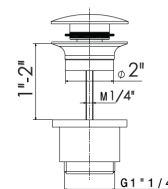

EXTRO

The lovely fresh and contemporary style together with a fanciful and unique versatility: the new EXTRO collection by Newform smoothly fits in international settings thanks to the ability to tune its personality and its design in different visions and markets. A rich and wide range makes this series easy to bring into any context, celebrating the functionality with style and simplicity.

BASIN MIXERS

69312

230

Single lever basin mixer without pop-up waste set.
3/8" female connection hoses.

21.018 Chrome **$395**

Cartridge: 25974.00.000 **$90**

1/4" press button drain. Height min. 5/8" - max. 2 2/3"

21.018 Chrome **$195**

69315

230

Single lever vessel basin mixer without pop-up waste set.
3/8" female connection hoses.

21.018 Chrome **$630**

Cartridge: 25974.00.000 **$90**

1/4" press button drain. Height min. 5/8" - max. 2 2/3"

21.018 Chrome **$195**

69328

230

Single lever wall mounted basin mixer without pop-up waste set.

21.018 Chrome **$695**

Cartridge: 14720.00.000 **$105**

1/4" press button drain. Height min. 5/8" - max. 2 2/3"

21.018 Chrome **$195**