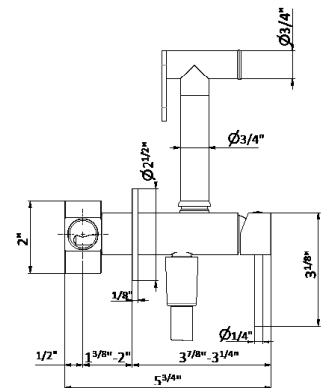

886

Bidet shut off with mixer. Hot and cold water. Concealed body included.

- 21.018 Chrome $995
- 01.093 Matt Black $1295
- 01.014 Matt White $1295
- 31.023 Brushed Bronze $1695
- 31.028 Brushed Nickel $1695
- 35.099 Silky Gold $1695
- 58.061 PVD Copper Bronze $2040
- 58.063 PVD Gun Metal $2040
- 59.064 PVD Brushed Gun Metal $2065
- 59.098 PVD Brushed Pale Gold $2065
- 61.020 PVD Glossy Gold $2040
- M0.070* Titanium Satin $1460
- M0.071* Gold Satin $1460
- M0.072* Copper Satin $1460
- M0.075* Copper Glossy $1460
- M0.077* Carbon Satin $1460

* With M0. finishes the hose is Matt Black

Cartridge: 11570.00.000 $100