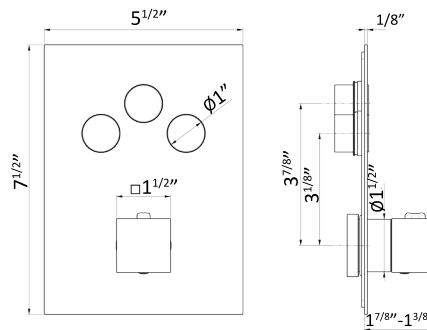

2 FUNCTION THERMOSTATIC MIXER

New!

67649E

Thermostatic multifunction selectors with 3-ways out. 3/4" inlets and outlets. Can be installed Horizontally.

- 21.018 Chrome $1195
- 01.014 Matt White $1535
- 01.093 Matt Black $1535

ROUGH IN REQUIRED:
31063.00.000 - 2 function rough in $1890 ✓
See page 118 for roughs

3 FUNCTION THERMOSTATIC MIXERS

New!

70443E

Thermostatic concealed mixer with a handle for temperature control and ON/OFF diverter buttons. 1st push is light flow, 2nd push full flow. Button is flush in off position.

- 21.018 Chrome $870
- 01.014 Matt White $980
- 01.093 Matt Black $980

ROUGH IN REQUIRED:
27752.00.000 - 3 ways out $1440 ✓
See page 118 for roughs

New!

67640E

Thermostatic multifunction selectors with 3-ways out. 3/4" inlets and outlets. Can be installed Horizontally.

- 21.018 Chrome $1510
- 01.014 Matt White $1930
- 01.093 Matt Black $1930

ROUGH IN REQUIRED:
27877.00.000 - 3 function rough in $2180 ✓
See page 118 for roughs

4 FUNCTION THERMOSTATIC MIXER

67641E

Thermostatic multifunction selectors with 4-ways out. 3/4" inlets and outlets. Can be installed Horizontally.

- 21.018 Chrome $1780
- 01.014 Matt White $2290
- 01.093 Matt Black $2290

ROUGH IN REQUIRED:
27878.00.000 - 4 function rough in $2735 ✓
See page 118 for roughs