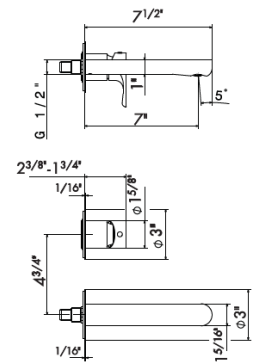

BIDET MIXER

69425

Single-lever bidet mixer with 1/4" pop-up waste set.
3/8" female connection hoses.

- 21.018 Chrome $570
- 01.014 Matt White $820
- 01.093 Matt Black $820
- M0.070 Titanium Satin $1235
- M0.071 Gold Satin $1235
- M0.072 Copper Satin $1235
- M0.075 Copper Glossy $1235

Cartridge: 25976.00.000 $135

WALL MIXER GROUPS

69428E

Single-lever basin mixer without pop-up waste set.

- 21.018 Chrome $720
- 01.014 Matt White $985
- 01.093 Matt Black $985
- M0.070 Titanium Satin $1415
- M0.071 Gold Satin $1415
- M0.072 Copper Satin $1415
- M0.075 Copper Glossy $1415

Cartridge: 14720.00.000 $100

ROUGH IN REQUIRED:

27852.00.000 - Wall lav rough in $475 ✓

See page 118 for roughs

1/4" press button drain. Height min. 5/8" - max. 2 2/3"

- 21.018 Chrome $195
- 01.014 Matt White $405
- 01.093 Matt Black $405
- M0 Exclusive metal $540

230

CONCEALED THERMOSTATIC MIXERS

Thermostatic concealed mixer with one handle for temperature control and one handle for diverter with flow regulator.

3/4" inlets with adapter to 1/2". 1/2" outlets.

- 21.018 Chrome $670
- 01.014 Matt White $875
- 01.093 Matt Black $875
- M0.070 Titanium Satin $1195
- M0.071 Gold Satin $1195
- M0.072 Copper Satin $1195
- M0.075 Copper Glossy $1195

ROUGH IN REQUIRED:

31061.00.000 - 1 or 2 way Rough In $1475 ✓

31020.00.000 - 3 way Rough In $1385 ✓

67638E

Thermostatic concealed mixer to combine with a stop valve or a diverter with stop.

3/4" inlets and outlets with adapters to 1/2".

- 21.018 Chrome $410
- 01.014 Matt White $540
- 01.093 Matt Black $540
- M0.070 Titanium Satin $795
- M0.071 Gold Satin $795
- M0.072 Copper Satin $795
- M0.075 Copper Glossy $795

ROUGH IN REQUIRED:

27890.00.000 - Thermostatic Rough $930 ✓

See page 118 for roughs

67637E