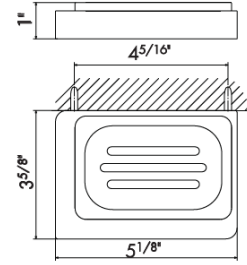

Wall mounted tumbler