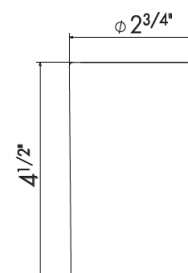

27211 white ceramic
27238 black ceramic

Replacement soap pump tumbler, wall mounted version

00 Neutral

$230