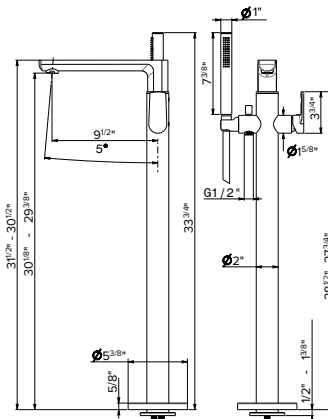

TUB FILLERS

Floor mounted tub filler with mixer, diverter and brass shower set.

- **21.018** Chrome **$3140**
- **01.014** Matt White **$3330**
- **01.093** Matt Black **$3330**
- **35.099** Silky Gold **$4350**

Cartridge: 14720.00.000 **$100**

ROUGH IN REQUIRED:
27819.00.000 - Tub filler Rough in **$820** ✓

New!

Bath group consisting of concealed single lever bath mixer with automatic diverter, wall spout and shower set

- **21.018** Chrome **$1680**
- **01.014** Matt White **$1860**
- **01.093** Matt Black **$1860**
- **35.099** Silky Gold **$2470**

Cartridge: 14720.00.000 **$100**
Diverter Cartridge: 25912.00.000 **$120**

ROUGH IN REQUIRED:
31031.00.000 - Wall tub filler Rough **$1895**

Deck mounted tub filler set including: spout, mixer, diverter, handshower. Right handle is diverter, left handle is volume and temperature control.
Flow rates: Spout 4.16GPM; Handshower 3.16GPM

- **21.018** Chrome **$2275**
- **01.014** Matt White **$2655**
- **01.093** Matt Black **$2655**
- **35.099** Silky Gold **$3160**

Cartridge: 14720.00.000 **$100**

Wall Bath Spout with 1/2" connection

- **21.018** Chrome **$630**
- **01.014** Matt White **$645**
- **01.093** Matt Black **$645**
- **35.099** Silky Gold **$815**

For shower components, see Wellness, page 88