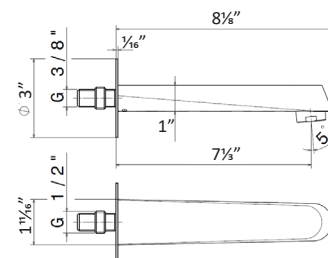

For shower components, see Wellness, page 88

✓ = in stock
Ships in 24 hours

orders@streamlinecanada.ca • orderdesk@aloredesign.com • 1-866-503-9796

59