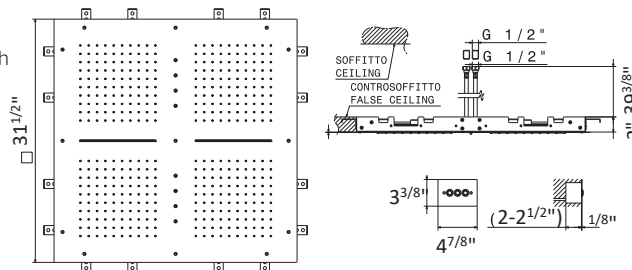

M0.070 Titanium satin
 M0.071 Gold satin
 M0.072 Copper satin
 M0.075 Copper glossy
 M0.077 Carbon Satin