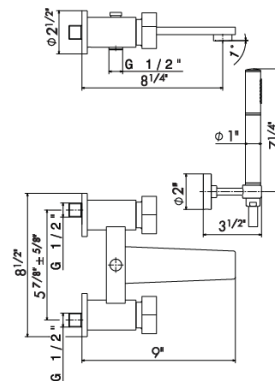

3 FUNCTION THERMOSTATIC MIXERS

69803E

Thermostatic multifunction selectors with 3-ways out. 3/4" inlets and outlets.

- 05.093 Chrome & Matt Black $2170
- 62.093 PVD Glossy Gold & Matt Black $4165

ROUGH IN REQUIRED:
27877.00.000 - 3 function rough in $2180 ✓
See page 118 for roughs

4 FUNCTION THERMOSTATIC MIXERS

69801E

Thermostatic multifunction selectors with 4-ways out. 3/4" inlets and outlets. Can be installed Horizontally.

- 05.093 Chrome & Matt Black $2555
- 62.093 PVD Glossy Gold & Matt Black $3835

ROUGH IN REQUIRED:
27878.00.000 - 4 function rough in $2735
See page 118 for roughs

69804E

Thermostatic multifunction selectors with 4-ways out. 3/4" inlets and outlets.

- 05.093 Chrome & Matt Black $2595
- 62.093 PVD Glossy Gold & Matt Black $4210

ROUGH IN REQUIRED:
27878.00.000 - 4 function rough in $2735
See page 118 for roughs

TUB FILLERS

69740C

Wall mounted tub filler set.
Including: spout, mixer, diverter, handshower
Flow rates: Spout 6.01GPM; Handshower 5.38GPM

- 05.093 Chrome & Matt Black $3525
- 62.093 PVD Glossy Gold & Matt Black $4525

Cold Cartridge: 11559.00.000 $105
Hot Cartridge: 11559SX.00.000 $105
Diverter Cartridge: 24307.00.000 $50