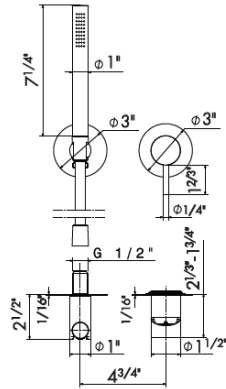

Handshower set with single lever mixer, 60" flexible PVC hose and wall union with handshower holder.

- **50.050** Stainless Steel **$1325**
- **59.064** PVD Brushed Gun Metal **$1950**
- **59.067** PVD Brushed Copper Bronze **$1950**
- **59.097** PVD Brushed Gold **$1950**
- **59.098** PVD Brushed Pale Gold **$1950**

ROUGH IN REQUIRED:
27852.00.000 - Wall lav rough in **$475 ✓**

Cartridge: **14720.00.000** **$105**