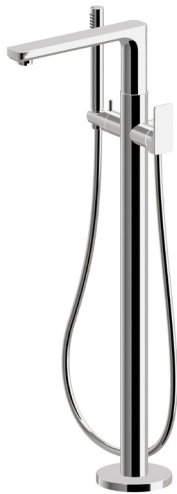

72682C

Complete set of deck mounted mixer, spout, diverter, complete brass hand shower set. Right handle is diverter.

- **21.018** Chrome **$2930**
- **01.014** Matt White **$3240**
- **01.093** Matt Black **$3240**
- **M0.070** Titanium Satin **$3370**
- **M0.071** Gold Satin **$3370**
- **M0.072** Copper Satin **$3370**
- **M0.075** Copper Glossy **$3370**

Cartridge: 14720.00.000 **$100**
Diverter Cartridge: 11576.00.000 **$135**

72684E

Floor mounted tub filler with mixer, diverter and brass shower set.

- **21.018** Chrome **$3990**
- **01.014** Matt White **$4135**
- **01.093** Matt Black **$4135**
- **M0.070*** Titanium Satin **$4350**
- **M0.071*** Gold Satin **$4350**
- **M0.072*** Copper Satin **$4350**
- **M0.075*** Copper Glossy **$4350**

* With M0. finishes the hose is Matt Black

Cartridge: 14720.00.000 **$100**

ROUGH IN REQUIRED:
27819.00.000 - Tub filler Rough in **$820 ✓**