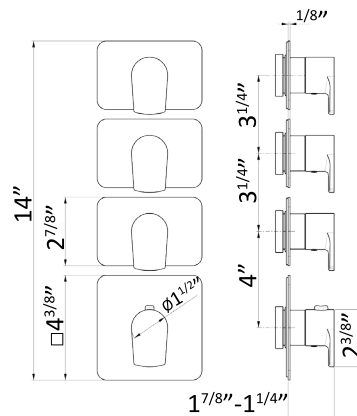

3 FUNCTION THERMOSTATIC MIXERS

New!

Thermostatic multifunction selectors with 3-ways out. 3/4" inlets and outlets.

- 21.018 Chrome $1115
- 01.014 Matt White $1655
- 01.093 Matt Black $1655
- 35.099 Silky Gold $1890

ROUGH IN REQUIRED:
27877.00.000 - 3 function rough in $2180 ✓

See page 118 for roughs