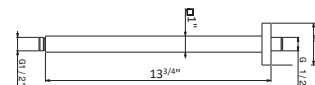

CEILING BASIN SPOUTS - PAIR WITH ANY WALL OR DECK MIXER

Ceiling spout for basin group with 1/2" Connection
1370mm length

65843

● 21.018 Chrome	\$1995
● 01.093 Matt Black	\$2295
● 01.014 Matt White	\$2295
● 31.023 Brushed Bronze	\$2225
● 31.028 Brushed Nickel	\$2225
● 35.099 Silky Gold	\$2255
● 58.061 PVD Copper Bronze	\$2525
● 58.063 PVD Gun Metal	\$2525
● 59.064 PVD Brushed Gun Metal	\$2575
● 59.098 PVD Brushed Pale Gold	\$2575
● 61.020 PVD Glossy Gold	\$2525
● M0.070 Titanium Satin	\$2675
● M0.071 Gold Satin	\$2675
● M0.072 Copper Satin	\$2675
● M0.075 Copper Glossy	\$2675