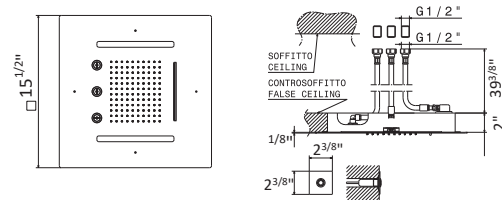

70024

Steel rectangular 24"x 16" showerhead with raining jet, waterfall jet, and integrated multicolour automatic lighting system

21.018	Chrome	$16,420