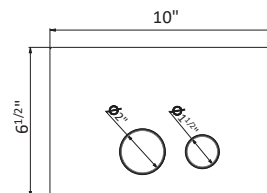

● M0.070 Titanium satin ● M0.071 Gold satin ● M0.072 Copper satin ● M0.075 Copper glossy ● M0.077 Carbon Satin