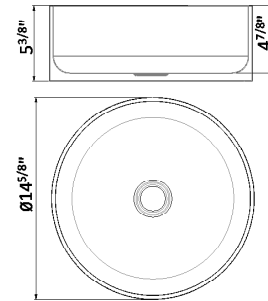

- **50.050** Stainless Steel **$3200**
- **59.067** PVD Brushed Copper Bronze **$5885**
- **59.064** PVD Brushed Gun Metal **$5885**
- **59.097** PVD Brushed Gold **$5885**