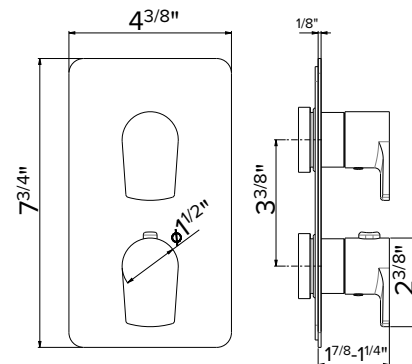

✓ = in stock
Ships in 24 hours

orders@streamlinecanada.ca • orderdesk@aloredesign.com • 1-866-503-9796