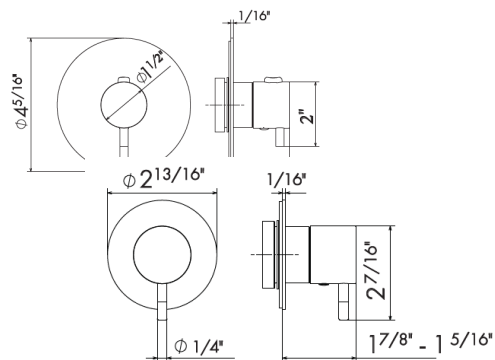

STOP VALVES

67686E

Concealed external control
3/4" inlets and outlets with adapters to 1/2".

- 05.093 Chrome + Matt Black $440
- 01.093 Matt Black $570
- 31.028 Brushed Nickel $455
- 58.061 Copper Bronze PVD $630
- 59.064 Brushed Gun Metal PVD $690
- 61.020 PVD Glossy Gold $630
- M2.070 Titanium Satin & Matt Black $895
- M2.071 Gold Satin & Matt Black $895
- M2.072 Copper Satin & Matt Black $895
- M2.075 Glossy Copper & Matt Black $895

ROUGH IN REQUIRED:

- 27891.00.000 - Stop valve rough in $510 ✓
- 27892.00.000 - Diverter rough in $510