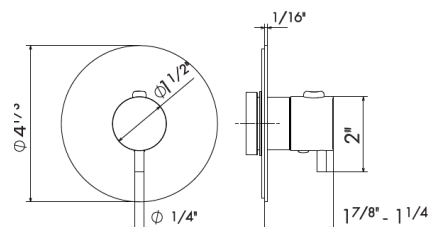

CONCEALED THERMOSTATIC MIXERS

Thermostatic concealed mixer with one handle for temperature control and one handle for diverter with flow regulator.
3/4" inlets with adapter to 1/2" outlets.

- **50.050** Stainless Steel **$1285**
- **59.064** PVD Brushed Gun Metal **$1570**
- **59.067** PVD Brushed Copper Bronze **$1570**
- **59.097** PVD Brushed Gold **$1570**
- **59.098** PVD Brushed Pale Gold **$1570**

ROUGH IN REQUIRED:
31061.00.000 - 1 or 2 ways out **$1475** ✓
See page 118 for roughs

Thermostatic concealed mixer to combine with a stop valve or a diverter with stop.
3/4" inlets and outlets with adapters to 1/2".

- **50.050** Stainless Steel **$735**
- **59.064** PVD Brushed Gun Metal **$870**
- **59.067** PVD Brushed Copper Bronze **$870**
- **59.097** PVD Brushed Gold **$870**
- **59.098** PVD Brushed Pale Gold **$870**

ROUGH IN REQUIRED:
27890.00.000 - Thermostatic Rough **$930** ✓
See page 118 for roughs

STOP VALVE

Concealed external control
3/4" inlets and outlets with adapters to 1/2".

- **50.050** Stainless Steel **$625**
- **59.064** PVD Brushed Gun Metal **$665**
- **59.067** PVD Brushed Copper Bronze **$665**
- **59.097** PVD Brushed Gold **$665**
- **59.098** PVD Brushed Pale Gold **$665**

ROUGH IN REQUIRED:
27891.00.000 - Stop valve rough in **$510** ✓
27892.00.000 - Diverter rough in **$510**

Extension Kit **27898.00.000** **$160**
Cartridge **11584.00.000** **$150**

2 FUNCTION THERMOSTATIC MIXER

New!

Thermostatic multifunction selectors with 3-ways out.
3/4" inlets and outlets.

- **50.050** Stainless Steel **$1595**
- **59.064** PVD Brushed Gun Metal **$2120**
- **59.067** PVD Brushed Copper Bronze **$2120**
- **59.097** PVD Brushed Gold **$2120**
- **59.098** PVD Brushed Pale Gold **$2120**

ROUGH IN REQUIRED:
31063.00.000 - 2 function rough in **$1890** ✓
See page 118 for roughs