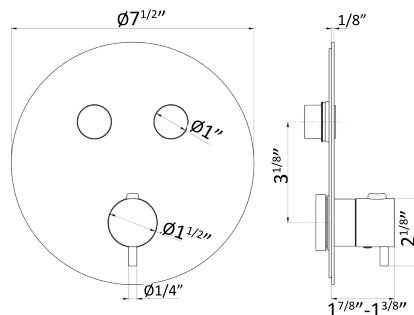

2 FUNCTION THERMOSTATIC MIXER

New!

Thermostatic concealed mixer with a handle for temperature control and ON/OFF diverter buttons. 1st push is light flow, 2nd push full flow. Button is flush in off position.

- **50.050** Stainless Steel **$1195**
- **59.064** PVD Brushed Gun Metal **$1415**
- **59.067** PVD Brushed Copper Bronze **$1415**
- **59.097** PVD Brushed Gold **$1415**
- **59.098** PVD Brushed Pale Gold **$1415**

70426EX

ROUGH IN REQUIRED:
27751.00.000 - 2 ways out **$1375** ✓
See page 118 for roughs

3 FUNCTION THERMOSTATIC MIXER

New!

Thermostatic multifunction selectors with 3-ways out. 3/4" inlets and outlets. Can be installed Horizontally.

- **50.050** Stainless Steel **$2040**
- **59.064** PVD Brushed Gun Metal **$2695**
- **59.067** PVD Brushed Copper Bronze **$2695**
- **59.097** PVD Brushed Gold **$2695**
- **59.098** PVD Brushed Pale Gold **$2695**

69860EX

ROUGH IN REQUIRED:
27877.00.000 - 3 function rough in **$2180** ✓
See page 118 for roughs

New!

Thermostatic concealed mixer with a handle for temperature control and ON/OFF diverter buttons. 1st push is light flow, 2nd push full flow. Button is flush in off position.

- **50.050** Stainless Steel **$1440**
- **59.064** PVD Brushed Gun Metal **$1595**
- **59.067** PVD Brushed Copper Bronze **$1595**
- **59.097** PVD Brushed Gold **$1595**
- **59.098** PVD Brushed Pale Gold **$1595**

70427EX

ROUGH IN REQUIRED:
27752.00.000 - 3 ways out **$1440** ✓
See page 118 for roughs

4 FUNCTION THERMOSTATIC MIXER

New!

Thermostatic multifunction selectors with 4-ways out. 3/4" inlets and outlets. Can be installed Horizontally.

- **50.050** Stainless Steel **$2510**
- **59.064** PVD Brushed Gun Metal **$3295**
- **59.067** PVD Brushed Copper Bronze **$3295**
- **59.097** PVD Brushed Gold **$3295**
- **59.098** PVD Brushed Pale Gold **$3295**

69861EX

ROUGH IN REQUIRED:
27878.00.000 - 4 function rough in **$2735**
See page 118 for roughs