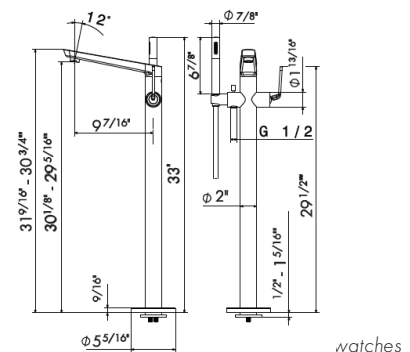

4 FUNCTION THERMOSTATIC MIXERS

67604E

Thermostatic multifunction selectors with 4-ways out. 3/4" inlets and outlets.

- **21.018** Chrome **$1335**
- **01.093** Matt Black **$1875**
- **31.028** Brushed Nickel **$2055**
- **58.061** Copper Bronze PVD **$3355**
- **59.064** Brushed Gun Metal PVD **$3725**
- **61.020** PVD Glossy Gold **$3355**
- **M0.070** Titanium Satin **$2610**
- **M0.071** Gold Satin **$2610**
- **M0.072** Copper Satin **$2610**
- **M0.075** Copper Glossy **$2610**

ROUGH IN REQUIRED
27878.00.000 - 4 function rough in **$2735**

See page 118 for roughs

67601E

Thermostatic multifunction selectors with 4-ways out. 3/4" inlets and outlets. Can be installed Horizontally.

- **21.018** Chrome **$1350**
- **01.093** Matt Black **$1995**
- **31.028** Brushed Nickel **$2225**
- **58.061** Copper Bronze PVD **$2485**
- **59.064** Brushed Gun Metal PVD **$2820**
- **61.020** PVD Glossy Gold **$2485**
- **M0.070** Titanium Satin **$2940**
- **M0.071** Gold Satin **$2940**
- **M0.072** Copper Satin **$2940**
- **M0.075** Copper Glossy **$2940**

ROUGH IN REQUIRED
27878.00.000 - 4 function rough in **$2735**

See page 118 for roughs

BATH COLLECTION

68482C

Deck mounted tub filler set. Including: spout, mixer, diverter, handshower. Right handle is diverter, left handle is volume and temperature control.

Flow rates: Spout 4.23GPM; Handshower 3.69GPM

- **05.093** Chrome + Matt Black **$3195**
- **01.093** Matt Black **$3830**
- **31.028** Brushed Nickel **$3480**
- **58.061** Copper Bronze PVD **$4665**
- **59.064** Brushed Gun Metal PVD **$5025**
- **61.020** PVD Glossy Gold **$4665**
- **M2.070** Titanium Satin & Matt Black **$4850**
- **M2.071** Gold Satin & Matt Black **$4850**
- **M2.072** Copper Satin & Matt Black **$4850**
- **M2.075** Copper Glossy & Matt Black **$4850**

Cartridge: **14720.00.000** **$100**
Diverter Cartridge: **11576.00.000** **$135**

68484E

Floor mounted tub filler set. Including: spout, mixer, diverter, handshower

Flow rates: Spout 4.3GPM; Handshower 4.06GPM