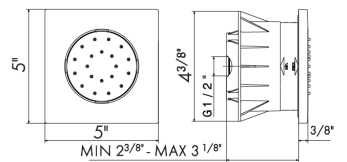

BODY JETS

ABS round adjustable single jet wall mounted showerhead. Built in wall box

- **21.018** Chrome **$565**
- **31.023** Brushed Bronze **$695**
- **31.028** Brushed Nickel **$695**

182

Brass round adjustable single jet wall mounted showerhead. Built in wall box

- **21.018** Chrome **$1375**
- **01.093** Matt Black **$1375**
- **01.014** Matt White **$1375**
- **35.099** Silky Gold **$1565**
- **58.061** PVD Copper Bronze **$1615**
- **58.063** PVD Gun Metal **$1615**
- **59.064** PVD Brushed Gun Metal **$1660**
- **59.098** PVD Brushed Pale Gold **$1660**
- **61.020** PVD Glossy Gold **$1615**
- **M0.** Exclusive Metal **$1420**

562

ABS square adjustable single jet wall mounted showerhead. Built in wall box

- **21.018** Chrome **$595**
- **31.023** Brushed Bronze **$725**
- **31.028** Brushed Nickel **$725**

183

Brass square adjustable single jet wall mounted showerhead. Built in wall box

- **21.018** Chrome **$1455**
- **01.093** Matt Black **$1385**
- **01.014** Matt White **$1385**
- **35.099** Silky Gold **$1640**
- **58.061** PVD Copper Bronze **$1735**
- **58.063** PVD Gun Metal **$1735**
- **59.064** PVD Brushed Gun Metal **$1795**
- **59.098** PVD Brushed Pale Gold **$1795**
- **61.020** PVD Glossy Gold **$1735**
- **M0.** Exclusive Metal **$1485**

563

Brass wall mounted single jet body jet.

- **21.018** Chrome **$355**
- **01.093** Matt Black **$475**
- **01.014** Matt White **$475**
- **31.023** Brushed Bronze **$515**
- **31.028** Brushed Nickel **$515**
- **35.099** Silky Gold **$515**
- **58.061** PVD Copper Bronze **$530**
- **58.063** PVD Gun Metal **$530**
- **59.064** PVD Brushed Gun Metal **$575**
- **59.098** PVD Brushed Pale Gold **$575**
- **61.020** PVD Glossy Gold **$530**
- **M0.** Exclusive Metal **$595**

553

● **M0.070** Titanium satin ● **M0.071** Gold satin ● **M0.072** Copper satin ● **M0.075** Copper glossy ● **M0.077** Carbon Satin