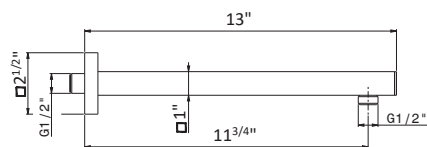

27672

- 21.018 Chrome $770
- 01.093 Matt Black $875
- 01.014 Matt White $875
- 61.020 PVD Glossy Gold $1040

Square brass 14" wall arm