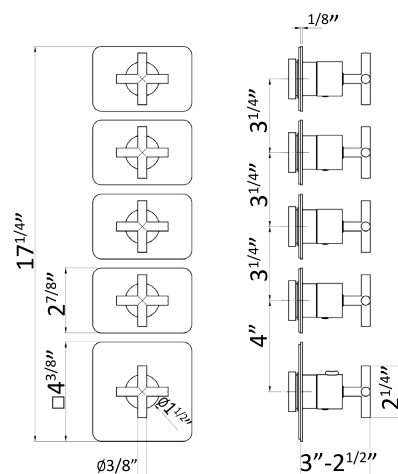

ROUGH IN REQUIRED:
27878.00.000 - 4 function rough in $2735
See page 118 for roughs

TUB FILLERS