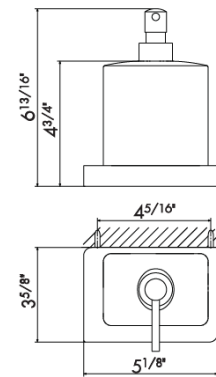

62910 white ceramic
62911 black ceramic

21 Chrome	$575
01 Colour	$715
35.099 Silky Gold	$880
58 Glossy PVD	$940
61 Glossy Gold	$870

Wall mounted toilet brush and holder