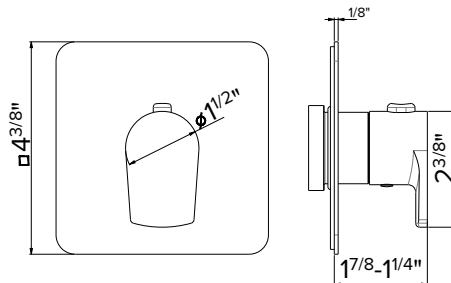

CONCEALED THERMOSTATIC MIXERS

67691E

Thermostatic concealed mixer with 1 outlet. To combine with a stop valve.

- **21.018** Chrome $365
- **01.014** Matt White $545
- **01.093** Matt Black $545
- **35.099** Silky Gold $615

ROUGH IN REQUIRED:

- **27890.00.000** - 1 way out $930 ✓
- Extension Kit 28296.00.000 $160
- Cartridge 25920.00.000 $275