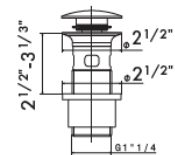

232

1/4" free drain. Height min. 2 1/2" - max. 3 1/3"

21.018 Chrome	$315
01.093 Matt Black	$540
01.014 Matt White	$540
31.023 Brushed Bronze	$590
31.028 Brushed Nickel	$590
35.099 Silky Gold	$590
58.061 PVD Copper Bronze	$640
58.063 PVD Gun Metal	$640
59.064 PVD Brushed Gun Metal	$680
59.098 PVD Brushed Pale Gold	$680
61.020 PVD Glossy Gold	$640
M0. Exclusive Metal	$655