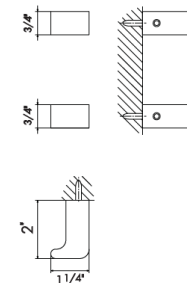

21.018 Chrome	31.023 Brushed bronze	58.063 Gun metal PVD	59.067 PVD Br.Copper Bronze	61.020 Glossy Gold	M0.072 Copper satin
01.014 Matt White	31.028 Brushed nickel	59.064 Brushed gun metal PVD	59.097 PVD Brushed Gold	M0.070 Titanium satin	M0.075 Copper glossy
01.093 Matt Black	58.061 Copper bronze PVD	59.066 PVD Steel	59.098 PVD Brushed Pale Gold	M0.071 Gold satin	M0.077 Carbon Satin