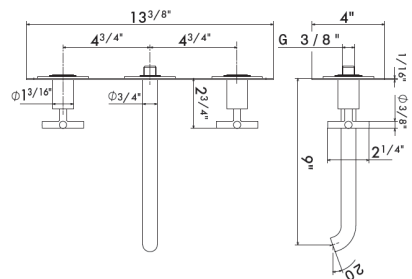

3-hole wall mounted basin mixer without pop-up waste set. Long spout

● 21.018 Chrome	$1030	chic luxury	$1135
● 01.093 Matt Black	$1290		$1410
● 31.023 Brushed Bronze	$1590		$1715
● 58.061 PVD Copper Bronze	$1710		$1830
● 58.063 PVD Gun Metal	$1710		$1830
● 59.098 PVD Brushed Pale Gold	$1795		$1925
● 61.020 PVD Glossy Gold	$1710		$1830

Cold Lever Cartridge: 25963.00.000 $165
Hot Lever Cartridge: 25962.00.000 $165

ROUGH IN REQUIRED
27753.00.000 - Wall lav rough in $860

See page 118 for roughs