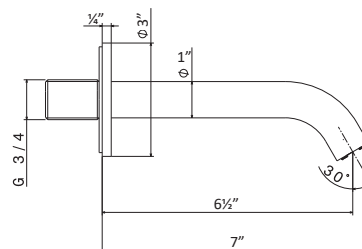

70887

For shower components, see Wellness, page 88