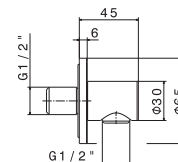

- **50.050** Stainless Steel **$295**
- **59.064** PVD Brushed Gun Metal **$410**
- **59.067** PVD Brushed Copper Bronze **$410**
- **59.097** PVD Brushed Gold **$410**
- **59.098** PVD Brushed Pale Gold **$410**