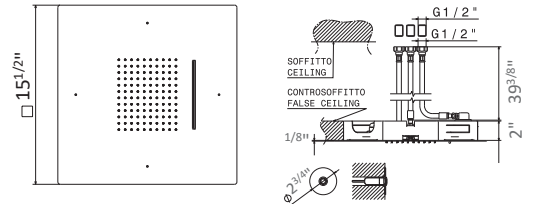

684

Steel square 16" Rain showerhead with waterfall jet

- **21.018** Chrome **\$4150**
- **01.093** Matt Black **\$4325**
- **01.014** Matt White **\$4325**
- **61.020** PVD Glossy Gold **\$6715**

685

- **50.050** Stainless Steel **\$4265**