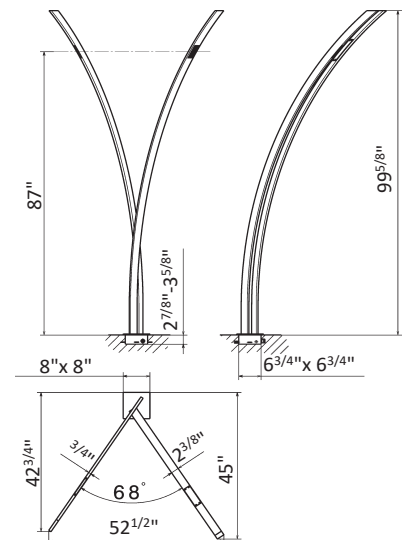

463EX

ROUGH IN REQUIRED:
31070.00.000

$1155