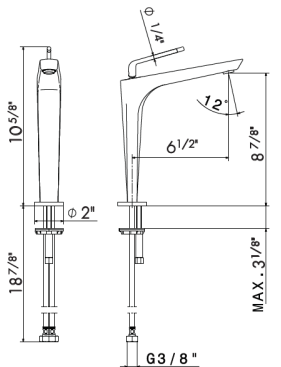

Cartridge: 25925.00.000 \$145

230

1/4" press button drain. Height min. 5/8" - max. 2 2/3"

- 21.018 Chrome \$195
- 01.093 Matt Black \$405
- 31.028 Brushed Nickel \$420
- 58.061 PVD Copper Bronze \$435
- 59.064 Brushed Gun Metal PVD \$520
- 61.020 PVD Glossy Gold \$435
- M0 Exclusive metal \$540