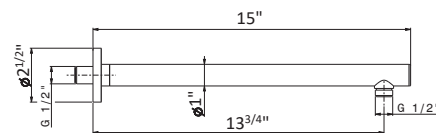

29390X

Round steel 14" wall arm

- **50.050** Stainless Steel **$620**
- **59.064** PVD Brushed Gun Metal **$1550**
- **59.067** PVD Brushed Copper Bronze **$1550**
- **59.097** PVD Brushed Gold **$1550**
- **59.098** PVD Brushed Pale Gold **$1550**