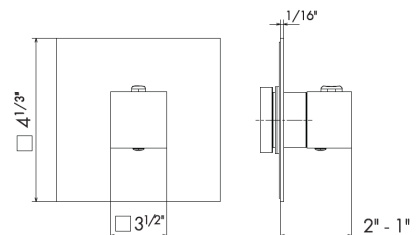

Thermostatic concealed mixer to combine with a stop valve or a diverter with stop.
3/4" inlets and outlets with adapters to 1/2".

- 21.018 Chrome $620
- 01.014 Matt White $675
- 01.093 Matt Black $675

ROUGH IN REQUIRED:
27890.00.000 - Thermostatic Rough $930 ✓
See page 118 for roughs