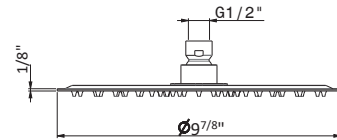

● M0.070 Titanium satin ● M0.071 Gold satin ● M0.072 Copper satin ● M0.075 Copper glossy ● M0.077 Carbon Satin

STAINLESS STEEL WELLNESS

29392X

Steel thin round 10" showerhead

- **50.050** Stainless Steel **\$620**
- **59.064** PVD Brushed Gun Metal **\$1550**
- **59.067** PVD Brushed Copper Bronze **\$1550**
- **59.097** PVD Brushed Gold **\$1550**
- **59.098** PVD Brushed Pale Gold **\$1550**