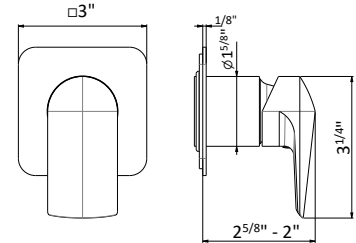

CEILING MIXER

68443

Ceiling spout for basin group with 1/2" connection
Flow rate: 2.58GPM

- **01.014** Matt White $2095
- **01.093** Matt Black $2095
- **58.061** PVD Copper Bronze $3040
- **59.064** PVD Brushed Gun Metal $3130
- **61.020** PVD Glossy Gold $3040

CONTROLS REQUIRED:
10841 - Rough in for 72275E &
72275E - Trim for concealed mixer

1/4" press button drain. Height min. 5/8" - max. 2 2/3"

230

- **21.018** Chrome $195
- **01.014** Matt White $405
- **01.093** Matt Black $405
- **58.061** PVD Copper Bronze $435
- **58.063** PVD Gun Metal $435
- **61.020** PVD Glossy Gold $435

72275E

Single-lever wall mixer Trim

- **21.018** Chrome $635
- **01.014** Matt White $985
- **01.093** Matt Black $985
- **58.061** PVD Copper Bronze $1125
- **58.063** PVD Gun Metal $1125
- **61.020** PVD Glossy Gold $1125

Cartridge: 14720.00.000 $100

ROUGH IN REQUIRED:

10841 - Rough in $260

TUB FILLERS

72272E

Bath group consisting of concealed single lever bath mixer with diverter, wall spout and shower set

- **21.018** Chrome $2040
- **01.014** Matt White $2335
- **01.093** Matt Black $2336
- **58.061** PVD Copper Bronze $3680
- **58.063** PVD Gun Metal $3680
- **61.020** PVD Glossy Gold $3680

Cartridge: 14720.00.000 $100
Diverter Cartridge: 25912.00.000 $120

ROUGH IN REQUIRED:

31031.00.000 - Wall tub filler Rough $1815

72282C

Complete set of deck mounted mixer, spout, diverter, complete brass hand shower set. Right handle is diverter.

- **21.018** Chrome $3045
- **01.014** Matt White $3865
- **01.093** Matt Black $3865
- **58.061** PVD Copper Bronze $4655
- **58.063** PVD Gun Metal $4655
- **61.020** PVD Glossy Gold $4655

Cartridge: 14720.00.000 $100
Diverter Cartridge: 11576.00.000 $135