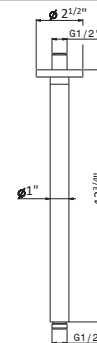

29391X

Round steel 14" ceiling arm

- **50.050** Stainless Steel **$620**
- **59.064** PVD Brushed Gun Metal **$1550**
- **59.067** PVD Brushed Copper Bronze **$1550**
- **59.097** PVD Brushed Gold **$1550**
- **59.098** PVD Brushed Pale Gold **$1550**