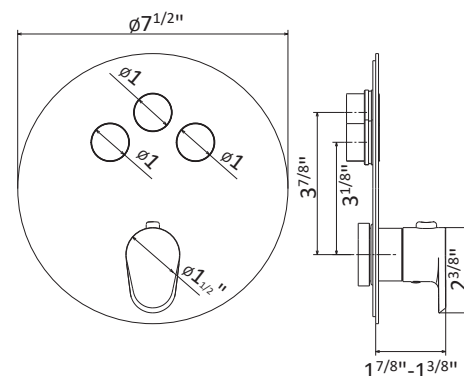

Thermostatic concealed mixer with a handle for temperature control and ON/OFF diverter buttons. 1st push is light flow, 2nd push full flow. Button is flush in off position.

- 21.018 Chrome $860
- 01.093 Matt Black $1025
- 31.028 Brushed Nickel $1085
- 35.099 Silky Gold $1335

ROUGH IN REQUIRED:
27752.00.000 - 3 ways out $1440 ✓
See page 118 for roughs