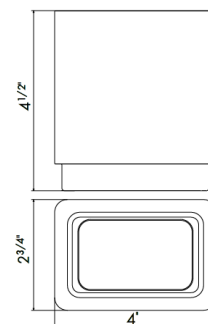

Replacement soap dish

00 Neutral

\$140

21805 white ceramic
21806 black ceramic

Replacement tumbler - freestanding and wall mounted

00 Neutral

\$170

21810 white ceramic
21811 black ceramic