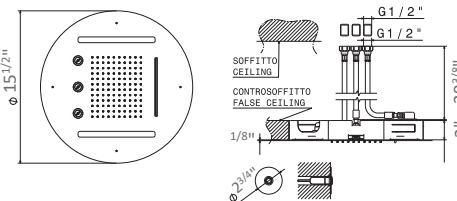

686

Stainless Steel concealed round 16" showerhead with raining jet, waterfall jet, atomizer jet and integrated multicolour automatic lighting system

21.018	Chrome	\$7560
01.014	Matt White	\$7785
01.093	Matt Black	\$7785
31.028	Brushed Nickel	\$7810
35.099	Silky Gold	\$7935
58.061	PVD Copper Bronze	\$11195
59.064	PVD Brushed Gun Metal	\$11750
59.098	PVD Brushed Pale Gold	\$11750
61.020	PVD Glossy Gold	\$11195
M0.	Exclusive Metal	\$8075