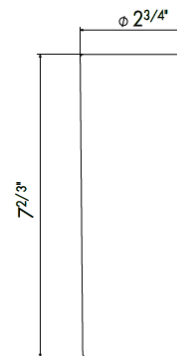

REPLACEMENT PARTS - ROUND & SQUARE

19068

Soap pump replacement

21 Chrome	$205
01 Colour	$290
31 Brushed	$305
35.099 Silky Gold	$305
58 Glossy PVD	$340
59 Brushed PVD	$440
61 Glossy Gold	$340
M0 Exclusive metal	$355