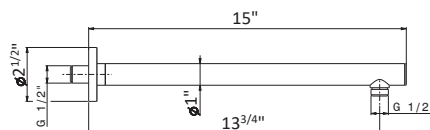

27670
27668 Textured

- 21.018 Chrome $625
- 01.093 Matt Black $645
- 01.014 Matt White $645
- 31.023 Brushed Bronze $780
- 31.028 Brushed Nickel $780
- 35.099 Silky Gold $845
- 58.061 PVD Copper Bronze $1070
- 58.063 PVD Gun Metal $1070
- 59.064 PVD Brushed Gun Metal $1140
- 59.098 PVD Brushed Pale Gold $1140
- 61.020 PVD Glossy Gold $1070
- M0. Exclusive Metal $820

textured

- $750
- $785
- $990
- $1265
- $1265
- $1345
- $1265