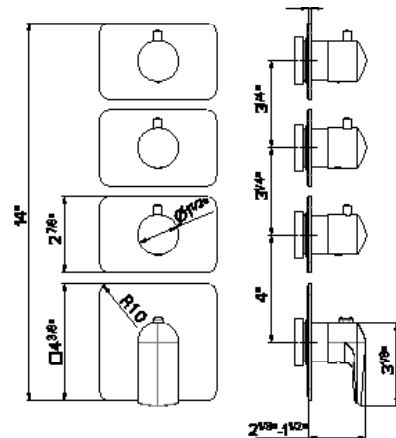

69864E

Thermostatic multifunction selectors with 2-ways out.
3/4" inlets and outlets.

- **21.018** Chrome $1035
- **01.014** Matt White $1465
- **01.093** Matt Black $1465
- **58.061** PVD Copper Bronze $1825
- **58.063** PVD Gun Metal $1825
- **61.020** PVD Glossy Gold $1825

ROUGH IN REQUIRED:
31063.00.000 - 2 function rough in $1890 ✓
See page 118 for roughs