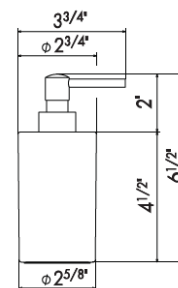

Freestanding toilet brush and holder

67265 white ceramic
67266 black ceramic

21 Chrome **$330**
01 Colour **$680**
31 Brushed **$605**
35.099 Silky Gold **$605**
58 Glossy PVD **$915**
59 Brushed PVD **$980**
61 Glossy Gold **$915**
M0 Exclusive metal **$810**