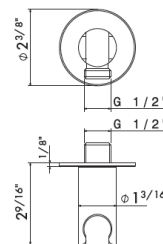

HANDSHOWERS

New!

886

Bidet shut off with mixer. Hot and cold water.
Concealed body included.

● 21.018	Chrome	$995
● 01.093	Matt Black	$1295
● 01.014	Matt White	$1295
● 31.023	Brushed Bronze	$1695
● 31.028	Brushed Nickel	$1695
● 35.099	Silky Gold	$1695
● 58.061	PVD Copper Bronze	$2040
● 58.063	PVD Gun Metal	$2040
● 59.064	PVD Brushed Gun Metal	$2065
● 59.098	PVD Brushed Pale Gold	$2065
● 61.020	PVD Glossy Gold	$2040
● M0.070*	Titanium Satin	$1460
● M0.071*	Gold Satin	$1460
● M0.072*	Copper Satin	$1460
● M0.075*	Copper Glossy	$1460
● M0.077*	Carbon Satin	$1460

* With M0. finishes the hose is Matt Black

Cartridge: 11570.00.000 $100

OUTLETS / WALL UNIONS

5699

Square wall union.
Pair with handshower sets

● 21.018	Chrome	$270
● 01.093	Matt Black	$390
● 01.014	Matt White	$390
● 31.028	Brushed Nickel	$280
● 61.020	PVD Glossy Gold	$335

2299

Round wall union.
Pair with handshower sets

● 21.018	Chrome	$210
● 01.093	Matt Black	$235
● 01.014	Matt White	$235
● 31.023	Brushed Bronze	$290
● 31.028	Brushed Nickel	$290
● 35.099	Silky Gold	$290
● 58.061	PVD Copper Bronze	$295
● 58.063	PVD Gun Metal	$295
● 59.064	PVD Brushed Gun Metal	$325
● 59.098	PVD Brushed Pale Gold	$325
● 61.020	PVD Glossy Gold	$295
● M0.	Exclusive Metal	$290

826

Square wall union with handshower holder.

● 21.018	Chrome	$370
● 01.093	Matt Black	$405
● 01.014	Matt White	$405
● 31.028	Brushed Nickel	$385
● 61.020	PVD Glossy Gold	$560

827

1/2" wall union with fixed handshower holder

● 21.018	Chrome	$270
● 01.093	Matt Black	$310
● 01.014	Matt White	$310
● 31.023	Brushed Bronze	$345
● 31.028	Brushed Nickel	$345
● 35.099	Silky Gold	$380
● 58.061	PVD Copper Bronze	$380
● 58.063	PVD Gun Metal	$380
● 59.064	PVD Brushed Gun Metal	$410
● 59.098	PVD Brushed Pale Gold	$410
● 61.020	PVD Glossy Gold	$380
● M0.	Exclusive Metal	$410