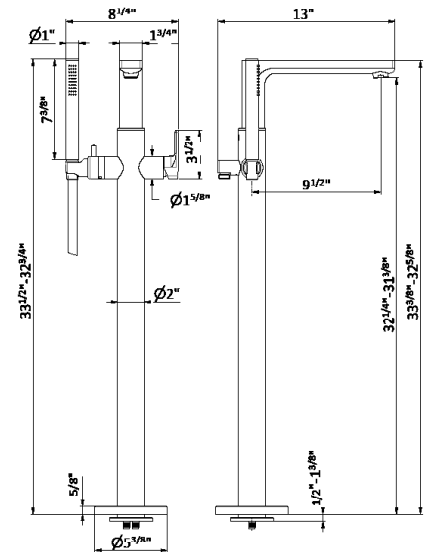

TUB FILLERS

72672E

Bath group consisting of concealed single lever bath mixer with diverter, wall spout and shower set

- **21.018** Chrome **$1945**
- **01.014** Matt White **$2215**
- **01.093** Matt Black **$2215**
- **M0.070*** Titanium Satin **$2310**
- **M0.071*** Gold Satin **$2310**
- **M0.072*** Copper Satin **$2310**
- **M0.075*** Copper Glossy **$2310**

* With M0. finishes the hose is Matt Black

Cartridge: 14720.00.000 **$100**
Diverter Cartridge: 25912.00.000 **$120**

ROUGH IN REQUIRED:
31031.00.000 - Wall tub filler Rough **$1815**

72682C

Complete set of deck mounted mixer, spout, diverter, complete brass hand shower set. Right handle is diverter.

- **21.018** Chrome **$2930**
- **01.014** Matt White **$3240**
- **01.093** Matt Black **$3240**
- **M0.070** Titanium Satin **$3370**
- **M0.071** Gold Satin **$3370**
- **M0.072** Copper Satin **$3370**
- **M0.075** Copper Glossy **$3370**

Cartridge: 14720.00.000 **$100**
Diverter Cartridge: 11576.00.000 **$135**

72684E

Floor mounted tub filler with mixer, diverter and brass shower set.

- **21.018** Chrome **$3990**
- **01.014** Matt White **$4135**
- **01.093** Matt Black **$4135**
- **M0.070*** Titanium Satin **$4350**
- **M0.071*** Gold Satin **$4350**
- **M0.072*** Copper Satin **$4350**
- **M0.075*** Copper Glossy **$4350**

* With M0. finishes the hose is Matt Black

Cartridge: 14720.00.000 **$100**

ROUGH IN REQUIRED:
27819.00.000 - Tub filler Rough in **$820 ✓**

72688

Wall tub spout with 1/2" connection. L= 210mm

- **21.018** Chrome **$695**
- **01.014** Matt White **$750**
- **01.093** Matt Black **$750**
- **M0.070** Titanium Satin **$850**
- **M0.071** Gold Satin **$850**
- **M0.072** Copper Satin **$850**
- **M0.075** Copper Glossy **$850**