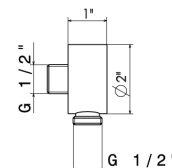

826

Square wall union with handshower holder.

● 21.018	Chrome	$370
● 01.093	Matt Black	$405
● 01.014	Matt White	$405
● 31.028	Brushed Nickel	$385
● 61.020	PVD Glossy Gold	$560