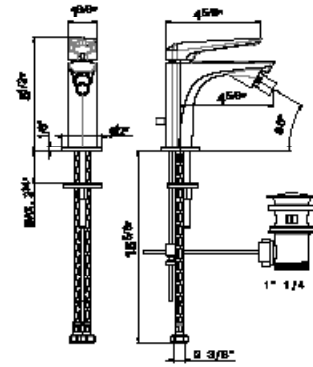

BASIN MIXERS

72225

Single-lever bidet mixer with 1/4" pop-up waste set.
3/8" female connection hoses.

● 21.018 Chrome	$1265
● 01.014 Matt White	$1560
● 01.093 Matt Black	$1560
● 58.061 PVD Copper Bronze	$2080
● 58.063 PVD Gun Metal	$2080
● 61.020 PVD Glossy Gold	$2080

Cartridge: 25925.00.000 **$145**