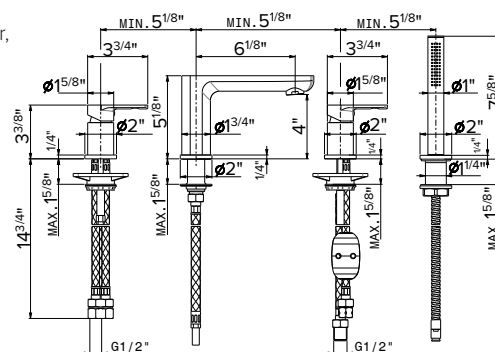

Wall Bath Spout with 1/2" connection

- **21.018** Chrome **$630**
- **01.014** Matt White **$645**
- **01.093** Matt Black **$645**
- **35.099** Silky Gold **$815**