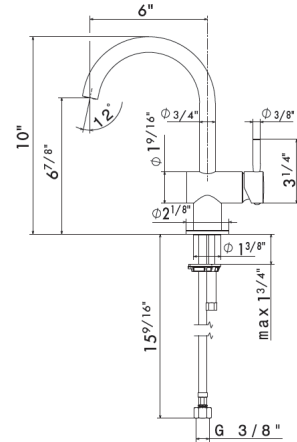

Cartridge: 14720.00.000 $100