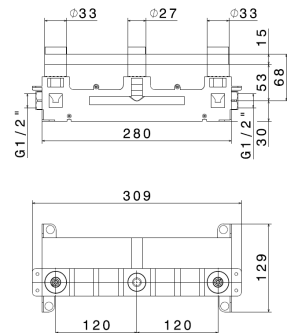

ROUGHS

PAIR WITH SINGLE LEVER WALL MIXER GROUPS

Concealed body

Pair with:
O'rama - 68428E, 68429E

27855.00.000 Neutral **$815** ✓

Cartridge **25925.00.000** **$145**

27855

Concealed body

Pair with:
B-Easy - 72630E, 72631E
Haka - 62028E, 62030E
Delta Zero - 72228E, 72229E
Linfa - 69428E
Blink - 70830E, 71030E, 71130E
Nio - 68930E, 68931E, 68976E, 68977E
XT - 4228E
X-Steel - 69630EX, 69631EX, 69676EX, 69677EX

27852.00.000 Neutral **$475** ✓

27852

Concealed body

Pair with:
Blink - 70822E, 71022E, 71122E, 70823E, 71023E, 71123E

27753.00.000 Neutral **$860**

Cartridge **10237SX.00.000** **$105**
Cartridge **10237.00.000** **$105**

27753

Concealed body

Pair with:
Park - 69730E

27858.00.000 Neutral **$715**

Cartridge **11590SX.00.000** **$105**
Cartridge **11590.00.000** **$105**

27858