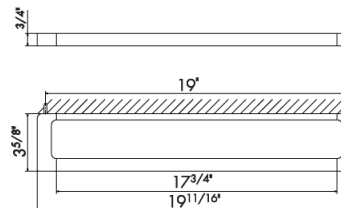

62928

Wall mounted towel rail - 18"

21 Chrome	\$595
01 Colour	\$875
35.099 Silky Gold	\$995
58 Glossy PVD	\$1215
61 Glossy Gold	\$1115

62929

Wall mounted towel rail - 24"

21 Chrome	\$675
01 Colour	\$965
35.099 Silky Gold	\$1100
58 Glossy PVD	\$1265
61 Glossy Gold	\$1170