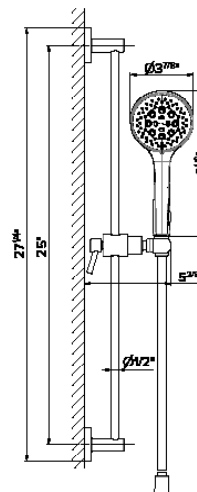

TUB FILLERS

72284E

Floor mounted tub filler with mixer, diverter and brass shower set.

- **21.018** Chrome **$3950**
- **01.014** Matt White **$4365**
- **01.093** Matt Black **$4365**
- **58.061** PVD Copper Bronze **$6315**
- **58.063** PVD Gun Metal **$6315**
- **61.020** PVD Glossy Gold **$6315**

Cartridge: 14720.00.000 **$100**

ROUGH IN REQUIRED:
27819.00.000 - Tub filler Rough in **$820 ✓**

72288

Wall spout with 1/2" connection.

- **21.018** Chrome **$970**
- **01.014** Matt White **$1130**
- **01.093** Matt Black **$1130**
- **58.061** PVD Copper Bronze **$1495**
- **58.063** PVD Gun Metal **$1495**
- **61.020** PVD Glossy Gold **$1495**

72256

Complete shower set with 3-jet ABS hand shower, 150cm flexible hose, without wall union. Pair with union 2299. See p. 99

- **21.018** Chrome **$1235**
- **01.014** Matt White **$1870**
- **01.093** Matt Black **$1870**
- **58.061** PVD Copper Bronze **$2495**
- **58.063** PVD Gun Metal **$2495**
- **61.020** PVD Glossy Gold **$2495**

843

Complete shower set with 3-jet ABS hand shower, 150cm flexible hose and wall union with hand shower holder

- **21.018** Chrome **$865**
- **01.014** Matt White **$1025**
- **01.093** Matt Black **$1025**
- **58.061** PVD Copper Bronze **$1715**
- **58.063** PVD Gun Metal **$1715**
- **61.020** PVD Glossy Gold **$1715**