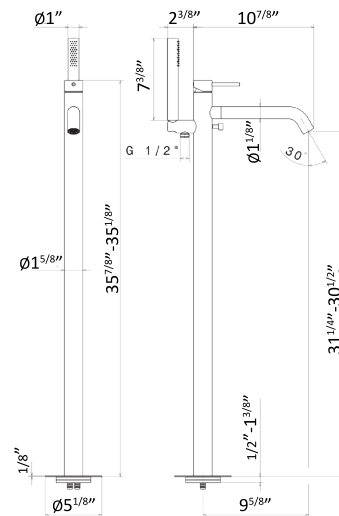

69682XC

Deck mounted tub filler set.
Including: spout, mixer, diverter, handshower
Right handle is diverter, left handle is volume and temperature control
Flow rates: Spout 4.22GPM; Handshower 2.92GPM

- **50.050** Stainless Steel **$3940**
- **59.064** PVD Brushed Gun Metal **$4260**
- **59.067** PVD Brushed Copper Bronze **$4260**
- **59.097** PVD Brushed Gold **$4260**
- **59.098** PVD Brushed Pale Gold **$4260**

Cartridge: **14720.00.000** **$100**

Diverter Cartridge: **11576.00.000** **$135**