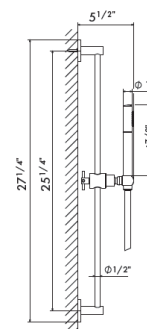

- M0.070 Titanium satin
- M0.071 Gold satin
- M0.072 Copper satin
- M0.075 Copper glossy
- M0.077 Carbon Satin