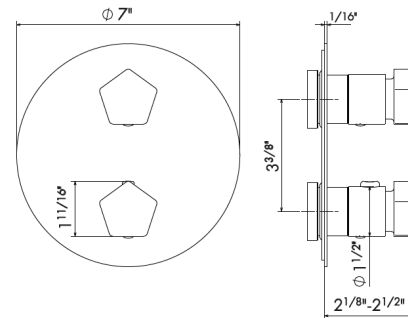

69807E

Thermostatic concealed mixer to combine with a stop valve or a diverter with stop.
3/4" inlets and outlets with adapters to 1/2".

- 05.093 Chrome & Matt Black $670
- 62.093 PVD Glossy Gold & Matt Black $960

ROUGH IN REQUIRED:
27890.00.000 - Thermostatic Rough $930 ✓
See page 118 for roughs