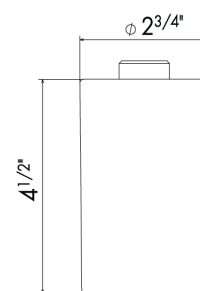

27210 white ceramic
27237 black ceramic

Replacement soap pump tumbler, freestanding version

00 Neutral

$170