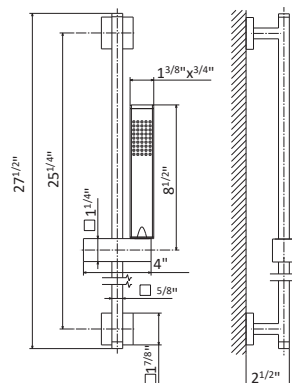

62556

Complete brass shower set with hand shower. 60" flexible PVC hose. Without wall union. Pair with union 5699. See p. 99

- 21.018 Chrome $795
- 01.093 Matt Black $1320
- 01.014 Matt White $1320
- 31.028 Brushed Nickel $1280
- 61.020 PVD Glossy Gold $2040