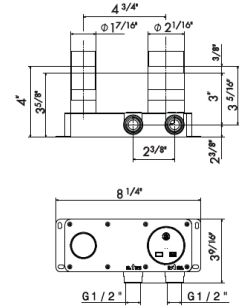

ROUGHS

PAIR WITH SINGLE LEVER WALL MIXER GROUPS

Concealed body

Pair with:
O'rama - 68428E, 68429E

27855.00.000 Neutral **$815** ✓

Cartridge **25925.00.000** **$145**

27855

Concealed body

Pair with:
B-Easy - 72630E, 72631E
Haka - 62028E, 62030E
Delta Zero - 72228E, 72229E
Linfa - 69428E
Blink - 70830E, 71030E, 71130E
Nio - 68930E, 68931E, 68976E, 68977E
XT - 4228E
X-Steel - 69630EX, 69631EX, 69676EX, 69677EX

27852.00.000 Neutral **$475** ✓

27852

Concealed body

Pair with:
Blink - 70822E, 71022E, 71122E, 70823E, 71023E, 71123E

27753.00.000 Neutral **$860**

Cartridge **10237SX.00.000** **$105**
Cartridge **10237.00.000** **$105**

27753

Concealed body

Pair with:
Park - 69730E

27858.00.000 Neutral **$715**

Cartridge **11590SX.00.000** **$105**
Cartridge **11590.00.000** **$105**

27858