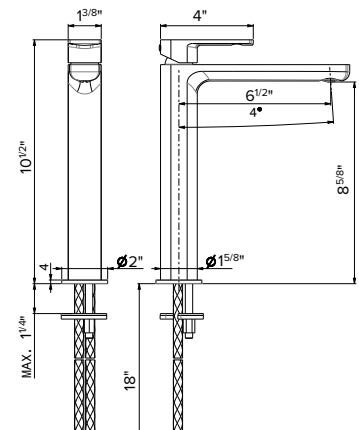

HAKA

Vigour, belonging, identity and passion are the elements that characterize the new collection HAKA. The name is inspired by the well-known Maori dance, with regular but emotional and free movements. A pure and pleasant product designed for modern needs, where the keywords are solidity and durability.

BASIN MIXERS

72012

230

Single-lever basin mixer without pop-up waste set.
3/8" female connection hoses.

- 21.018 Chrome $780
  - 01.014 Matt White $865
  - 01.093 Matt Black $865
  - 35.099 Silky Gold $1060
2. Cartridge: 25976.00.000 $135

1/4" press button drain. Height min. 5/8" - max. 2 2/3"

- 21.018 Chrome $195
- 01.014 Matt White $405
- 01.014 Matt Black $405
- 35.099 Soft Gold $425

72015

230

Single-lever basin mixer without pop-up waste set.
3/8" female connection hoses.

- 21.018 Chrome $995
  - 01.014 Matt White $1010
  - 01.093 Matt Black $1010
  - 35.099 Silky Gold $1345
2. Cartridge: 25976.00.000 $135

1/4" press button drain. Height min. 5/8" - max. 2 2/3"

- 21.018 Chrome $195
- 01.014 Matt White $405
- 01.014 Matt Black $405
- 35.099 Soft Gold $425

72000

230

3-hole basin mixer without pop-up waste set.
1/2" T piece.

- 21.018 Chrome
  - 01.014 Matt White
  - 01.093 Matt Black
  - 35.099 Silky Gold
2. Hot Cartridge: 10237.00.000 $105
   Cold Cartridge: 10237SX.00.000 $105

1/4" press button drain. Height min. 5/8" - max. 2 2/3"

- 21.018 Chrome $195
- 01.014 Matt White $405
- 01.014 Matt Black $405
- 35.099 Soft Gold $425