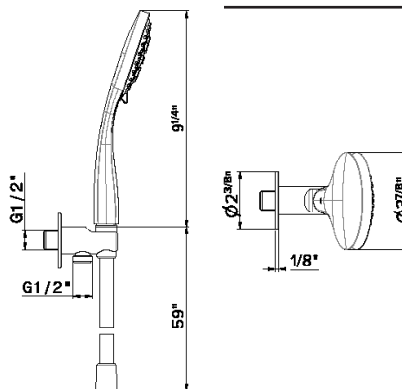

843

Complete shower set with 3-jet ABS hand shower, 150cm flexible hose and wall union with hand shower holder

- **21.018** Chrome **$865**
- **01.014** Matt White **$1025**
- **01.093** Matt Black **$1025**
- **58.061** PVD Copper Bronze **$1715**
- **58.063** PVD Gun Metal **$1715**
- **61.020** PVD Glossy Gold **$1715**