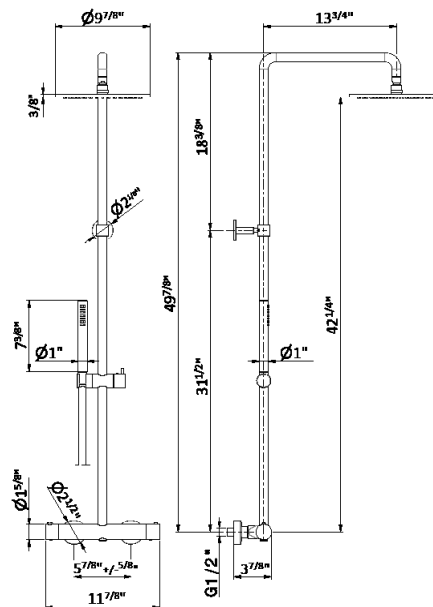

Shower column with exposed thermostatic mixer complete with diverter, showerhead and brass single-jet hand shower set

- **21.018** Chrome $3995
- **01.093** Matt Black $4975
- **01.014** Matt White $4975
- **31.023** Brushed Bronze $6070
- **31.028** Brushed Nickel $6070
- **35.099** Silky Gold $6435
- **58.061** PVD Copper Bronze $8995
- **58.063** PVD Gun Metal $8995
- **59.064** PVD Brushed Gun Metal $9995
- **59.098** PVD Brushed Pale Gold $9995
- **61.020** PVD Glossy Gold $8995
- **M0.070*** Titanium Satin $6275
- **M0.071*** Gold Satin $6275
- **M0.072*** Copper Satin $6275
- **M0.075*** Copper Glossy $6275
- **M0.077*** Carbon Satin $6275

* With M0. finishes the hose is Matt Black