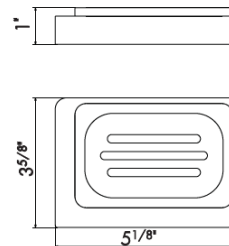

62955 white ceramic
62956 black ceramic

Freestanding tumbler

21 Chrome	$395
01 Colour	$495
35.099 Silky Gold	$580
58 Glossy PVD	$640
61 Glossy Gold	$570