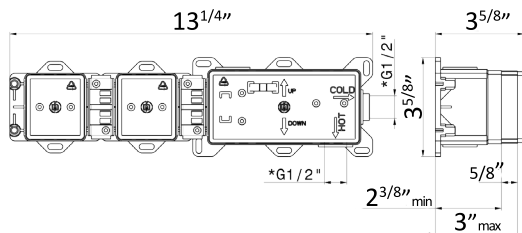

PAIR WITH WIDESPREAD WALL MIXER GROUPS

New!

Concealed body

Pair with:
B-Easy - 72672E
Delta Zero - 72272E
Haka - 72072E
Linfa - 69472E
Nio - 68972E
XT - 4272E
Ergo Q - 66472E
X-Steel - 69680E