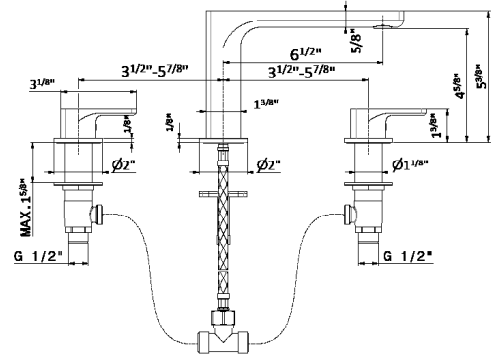

BASIN MIXERS

3 hole basin mixer without pop-up waste set.
1/4" press button drain sold separately.
3/8" female connection hoses.

- **21.018** Chrome $1425 ✓
- **01.014** Matt White $1530
- **01.093** Matt Black $1530 ✓
- **M0.070** Titanium Satin $2295
- **M0.071** Gold Satin $2295
- **M0.072** Copper Satin $2295
- **M0.075** Copper Glossy $2295

Cold Cartridge: 10237.00.000 $105
Hot Cartridge: 10237SX.00.000 $105

72605

Single lever deck-mounted washbasin control

- **21.018** Chrome $425
- **01.014** Matt White $480
- **01.093** Matt Black $480
- **M0.070** Titanium Satin $720
- **M0.071** Gold Satin $720
- **M0.072** Copper Satin $720
- **M0.075** Copper Glossy $720

72606

Deck-mounted washbasin spout. Without pop-up waste set.

- **21.018** Chrome $675
- **01.014** Matt White $725
- **01.093** Matt Black $725
- **M0.070** Titanium Satin $1085
- **M0.071** Gold Satin $1085
- **M0.072** Copper Satin $1085
- **M0.075** Copper Glossy $1085

72638

Wall spout for basin group with 1/2" connection
L=230mm

- **21.018** Chrome $625
- **01.014** Matt White $710
- **01.093** Matt Black $710
- **M0.070** Titanium Satin $795
- **M0.071** Gold Satin $795
- **M0.072** Copper Satin $795
- **M0.075** Copper Glossy $795