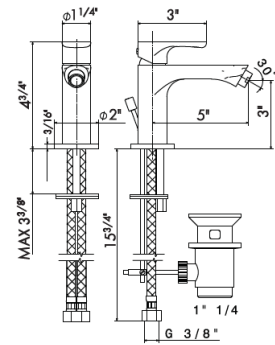

BIDET MIXER

69425

Single-lever bidet mixer with 1/4" pop-up waste set.
3/8" female connection hoses.

- 21.018 Chrome $570
- 01.014 Matt White $820
- 01.093 Matt Black $820
- M0.070 Titanium Satin $1235
- M0.071 Gold Satin $1235
- M0.072 Copper Satin $1235
- M0.075 Copper Glossy $1235

Cartridge: 25976.00.000 $135

WALL MIXER GROUPS

69428E

Single-lever basin mixer without pop-up waste set.

- 21.018 Chrome $720
- 01.014 Matt White $985
- 01.093 Matt Black $985
- M0.070 Titanium Satin $1415
- M0.071 Gold Satin $1415
- M0.072 Copper Satin $1415
- M0.075 Copper Glossy $1415

Cartridge: 14720.00.000 $100

ROUGH IN REQUIRED:

27852.00.000 - Wall lav rough in $475 ✓

See page 118 for roughs

1/4" press button drain. Height min. 5/8" - max. 2 2/3"

- 21.018 Chrome $195
- 01.014 Matt White $405
- 01.093 Matt Black $405
- M0 Exclusive metal $540

230

CONCEALED THERMOSTATIC MIXERS

Thermostatic concealed mixer with one handle for temperature control and one handle for diverter with flow regulator.

3/4" inlets with adapter to 1/2". 1/2" outlets.

- 21.018 Chrome $670
- 01.014 Matt White $875
- 01.093 Matt Black $875
- M0.070 Titanium Satin $1195
- M0.071 Gold Satin $1195
- M0.072 Copper Satin $1195
- M0.075 Copper Glossy $1195

ROUGH IN REQUIRED:

31061.00.000 - 1 or 2 way Rough In $1475 ✓

31020.00.000 - 3 way Rough In $1385 ✓

67638E

Thermostatic concealed mixer to combine with a stop valve or a diverter with stop.

3/4" inlets and outlets with adapters to 1/2".

- 21.018 Chrome $410
- 01.014 Matt White $540
- 01.093 Matt Black $540
- M0.070 Titanium Satin $795
- M0.071 Gold Satin $795
- M0.072 Copper Satin $795
- M0.075 Copper Glossy $795

ROUGH IN REQUIRED:

27890.00.000 - Thermostatic Rough $930 ✓

See page 118 for roughs

67637E