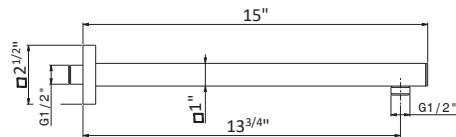

Square brass 16.5" wall arm

26585

- 21.018 Chrome \$825
- 01.093 Matt Black \$895
- 01.014 Matt White \$895
- 61.020 PVD Glossy Gold \$1130

- M0.070 Titanium satin
- M0.071 Gold satin
- M0.072 Copper satin
- M0.075 Copper glossy
- M0.077 Carbon Satin