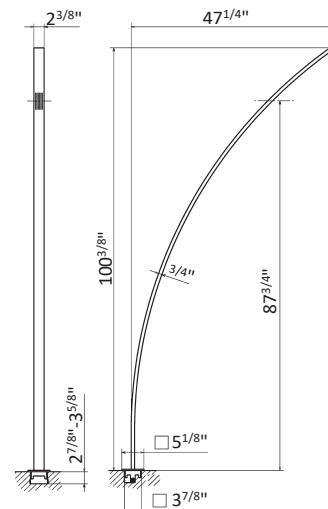

External part Stainless Steel floor-mounted shower pillar, ideal for outside use. Single version. Available with remote floor control, art. 62289, or alternatively with concealed mixer of your choice.

● 50.050 Stainless Steel $9885

ROUGH IN REQUIRED:
31071.00.000 $1110

Floor mounted handshower set in Stainless Steel with built in floor box. Can be paired with 463 and 464

● 50.050 Stainless Steel $7195

ROUGH IN REQUIRED:
31071.00.000 $1110