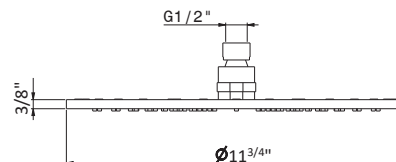

27747

Brass round 12" showerhead

- **21.018** Chrome $1380
- **01.093** Matt Black $1940
- **01.014** Matt White $1940
- **31.023** Brushed Bronze $2685
- **31.028** Brushed Nickel $2685
- **35.099** Silky Gold $3095
- **58.061** PVD Copper Bronze $4655
- **58.063** PVD Gun Metal $4655
- **59.064** PVD Brushed Gun Metal $5170
- **59.067** PVD Brushed Copper Bronze $5170
- **59.097** PVD Brushed Gold $5170
- **59.098** PVD Brushed Pale Gold $5170
- **61.020** PVD Glossy Gold $4655
- **M0.** Exclusive Metal $2495