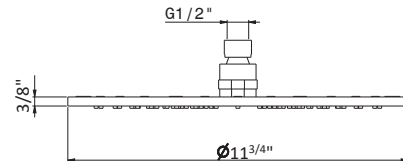

26534X

Steel round 12" showerhead

- **50.050** Stainless Steel **$620**