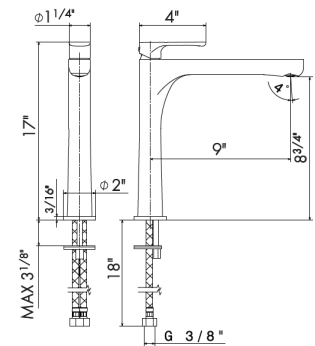

LINFA II

Dynamic, energetic and effortless: LINFA II is a collection that has both a refined and minimalist soul. The LINFA collection is an expression of ecological innovation: staying within the rules without giving up on the interplay of soft lines and colours.

BASIN MIXERS

69410

Single-lever basin mixer with 1/4" pop-up waste set.
3/8" female connection hoses.

- 21.018 Chrome $570
- 01.014 Matt White $820
- 01.093 Matt Black $820
- M0.070 Titanium Satin $1235
- M0.071 Gold Satin $1235
- M0.072 Copper Satin $1235
- M0.075 Copper Glossy $1235

Cartridge: 25976.00.000 $135

69412

Single-lever basin mixer without pop-up waste set.
3/8" female connection hoses.

- 21.018 Chrome $515
- 01.014 Matt White $655
- 01.093 Matt Black $655 ✓
- M0.070 Titanium Satin $940 ✓
- M0.071 Gold Satin $940 ✓
- M0.072 Copper Satin $940 ✓
- M0.075 Copper Glossy $940

Cartridge: 25976.00.000 $135

1/4" press button drain. Height min. 5/8" - max. 2 2/3"

- 21.018 Chrome $195
- 01.014 Matt White $405
- 01.093 Matt Black $405
- M0 Exclusive metal $540

230

69415

Single-lever basin mixer without pop-up waste set.
High version for above the counter washbasins.
3/8" female connection hoses.

- 21.018 Chrome $920
- 01.014 Matt White $995
- 01.093 Matt Black $995
- M0.070 Titanium Satin $1370
- M0.071 Gold Satin $1370
- M0.072 Copper Satin $1370
- M0.075 Copper Glossy $1370

Cartridge: 25976.00.000 $135

1/4" press button drain. Height min. 5/8" - max. 2 2/3"

- 21.018 Chrome $195
- 01.014 Matt White $405
- 01.093 Matt Black $405
- M0 Exclusive metal $540

230