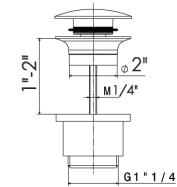

230

1/4" press button drain. Height min. 5/8" - max. 2 2/3"

21.018 Chrome	\$195
01.093 Matt Black	\$405
01.014 Matt White	\$405
31.023 Brushed Bronze	\$420
31.028 Brushed Nickel	\$420
35.099 Silky Gold	\$425
58.061 PVD Copper Bronze	\$435
58.063 PVD Gun Metal	\$435
59.064 PVD Brushed Gun Metal	\$520
59.098 PVD Brushed Pale Gold	\$520
61.020 PVD Glossy Gold	\$435
M0. Exclusive Metal	\$540