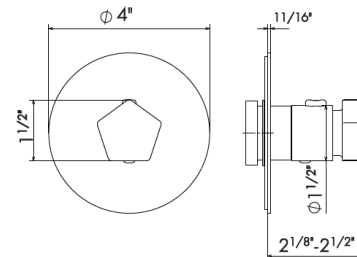

WALL MIXER GROUPS

69730E

Widespread wall mounted basin mixer without pop-up waste set. Long spout.

- 05.093 Chrome & Matt Black $1670
- 62.093 PVD Glossy Gold & Matt Black $2225

Cold Cartridge: 11559.00.000 $105
Hot Cartridge: 11559SX.00.000 $105

ROUGH IN REQUIRED:
27858.00.000 - Wall lav rough in $715
See page 118 for roughs

230

1/4" press button drain. Height min. 5/8" - max. 2 2/3"

- 21.018 Chrome $195
- 01.093 Matt Black $405
- 61.020 PVD Glossy Gold $435

CONCEALED THERMOSTATIC MIXERS

69808E

Thermostatic concealed mixer with one handle for temperature control and one handle for diverter with flow regulator.
3/4" inlets with adapter to 1/2". 1/2" outlets.

- 05.093 Chrome & Matt Black $1135
- 62.093 PVD Glossy Gold & Matt Black $1620

ROUGH IN REQUIRED:
31061.00.000 - 1 or 2 ways out $1475 ✓
See page 118 for roughs

69807E

Thermostatic concealed mixer to combine with a stop valve or a diverter with stop.
3/4" inlets and outlets with adapters to 1/2".

- 05.093 Chrome & Matt Black $670
- 62.093 PVD Glossy Gold & Matt Black $960

ROUGH IN REQUIRED:
27890.00.000 - Thermostatic Rough $930 ✓
See page 118 for roughs

STOP VALVE

69806E

Concealed external control
3/4" inlets and outlets with adapters to 1/2".

- 05.093 Chrome & Matt Black $535
- 62.093 PVD Glossy Gold & Matt Black $720

ROUGH IN REQUIRED:
27891.00.000 - Stop valve rough in $510 ✓
27892.00.000 - Diverter rough in $510

Extension Kit 27898.00.000 $160
Cartridge 11584.00.000 $150