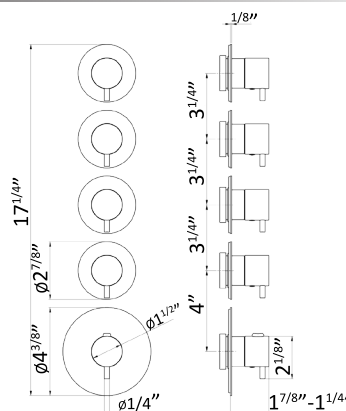

4 FUNCTION THERMOSTATIC MIXER

New!

Thermostatic multifunction selectors with 4-ways out. 3/4" inlets and outlets. Can be installed Horizontally.

- **50.050** Stainless Steel **$2510**
- **59.064** PVD Brushed Gun Metal **$3295**
- **59.067** PVD Brushed Copper Bronze **$3295**
- **59.097** PVD Brushed Gold **$3295**
- **59.098** PVD Brushed Pale Gold **$3295**