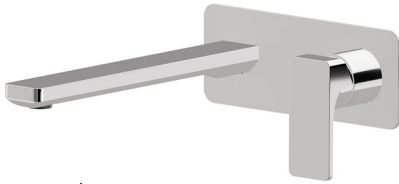

72630E

Single-lever wall mixer without pop-up waste set.

- 21.018 Chrome $925
- 01.014 Matt White $1095
- 01.093 Matt Black $1095
- M0.070 Titanium Satin $1280
- M0.071 Gold Satin $1280
- M0.072 Copper Satin $1280
- M0.075 Copper Glossy $1280

Cartridge: 14720.00.000 $100

ROUGH IN REQUIRED:
27852.00.000 - Wall lav rough in $475 ✓