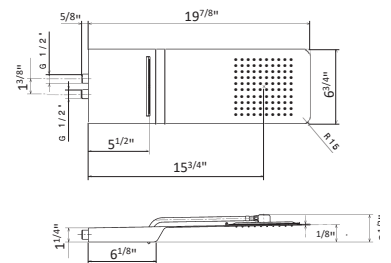

MULTI FUNCTION SHOWER HEADS

- **21.018** Chrome **$6510**
- **01.014** Matt White **$5455**
- **01.093** Matt Black **$5455**
- **31.028** Brushed Nickel **$6350**

71310

- **21.018** Chrome **$7715**
- **01.014** Matt White **$6245**
- **01.093** Matt Black **$6245**
- **31.028** Brushed Nickel **$7385**

71311

- **21.018** Chrome **$4150**
- **01.014** Matt White **$4315**
- **01.093** Matt Black **$4315**
- **31.028** Brushed Nickel **$4255**
- **35.099** Silky Gold **$7500**
- **58.061** PVD Copper Bronze **$7500**
- **59.064** PVD Brushed Gun Metal **$7955**
- **59.098** PVD Brushed Pale Gold **$7955**
- **61.020** PVD Glossy Gold **$7500**
- **M0.** Exclusive Metal **$4500**

684

- **21.018** Chrome **$4150**
- **01.093** Matt Black **$4325**
- **01.014** Matt White **$4325**
- **61.020** PVD Glossy Gold **$6715**

685

- **50.050** Stainless Steel **$4265**

- **21.018** Chrome **$4765**
- **01.014** Matt White **$5140**
- **01.093** Matt Black **$5140**
- **31.028** Brushed Nickel **$4850**
- **59.064** Brushed Gun Metal PVD **$6220**
- **59.098** PVD Brushed Pale Gold **$6220**
- **M0** Exclusive metal **$5540**

139

- **21.018** Chrome **$4575**
- **01.014** Matt White **$4950**
- **01.093** Matt Black **$4950**
- **31.028** Brushed Nickel **$4855**
- **59.064** PVD Brushed Gun Metal **$6220**
- **59.098** PVD Brushed Pale Gold **$6220**
- **M0.** Exclusive Metal **$360**

141