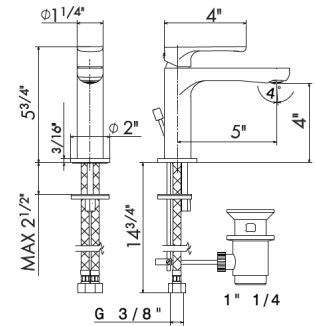

Single-lever basin mixer with 1/4" pop-up waste set.
3/8" female connection hoses.

- 21.018 Chrome $570
- 01.014 Matt White $820
- 01.093 Matt Black $820
- M0.070 Titanium Satin $1235
- M0.071 Gold Satin $1235
- M0.072 Copper Satin $1235
- M0.075 Copper Glossy $1235

Cartridge: 25976.00.000 $135