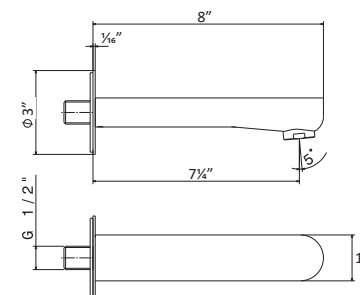

Tub Spout with 1/2" Connections
Flow rate: 8.9GPM

- **21.018** Chrome $595
- **01.014** Matt White $655
- **01.093** Matt Black $655
- **M0.070** Titanium Satin $855
- **M0.071** Gold Satin $855
- **M0.072** Copper Satin $855
- **M0.075** Copper Glossy $855