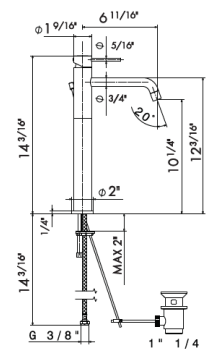

XT

An internationally oriented soul and spirit, combined with aesthetic perfection: XT has a universal appeal giving the line complete freedom from any spatial or temporal limitations, to fit in naturally with new design trends. The pure forms that characterize the XT collection make it a versatile series to elegantly furnish any interior.

BASIN MIXERS

4200

Single-lever basin mixer with 1/4" pop-up waste set.
3/8" female connection hoses.

● 21.018	Chrome	$780
● 01.014	Matt White	$1025
● 01.093	Matt Black	$1025
● 58.061	PVD Copper Bronze	$1480
● 58.063	PVD Gun Metal	$1480
● 61.020	PVD Glossy Gold	$1480
● M0.070	Titanium Satin	$1230
● M0.071	Gold Satin	$1230
● M0.072	Copper Satin	$1230
● M0.075	Copper Glossy	$1230
● M0.077	Carbon Satin	$1230

Cartridge: 14720.00.000 $100

4201

Single-lever basin mixer with 1/4" pop-up waste set.
Long spout. 3/8" female connection hoses.

● 21.018	Chrome	$815
● 01.014	Matt White	$1125
● 01.093	Matt Black	$1125
● 58.061	PVD Copper Bronze	$1525
● 58.063	PVD Gun Metal	$1525
● 61.020	PVD Glossy Gold	$1525
● M0.070	Titanium Satin	$1275
● M0.071	Gold Satin	$1275
● M0.072	Copper Satin	$1275
● M0.075	Copper Glossy	$1275
● M0.077	Carbon Satin	$1275

Cartridge: 14720.00.000 $100

4204

Single-lever basin mixer with 1/4" pop-up waste set.
High version for above counter washbasins. Long spout.
3/8" female connection hoses.

● 21.018	Chrome	$1110
● 01.014	Matt White	$1395
● 01.093	Matt Black	$1395
● 58.061	PVD Copper Bronze	$2035
● 58.063	PVD Gun Metal	$2035
● 61.020	PVD Glossy Gold	$2035
● M0.070	Titanium Satin	$1615
● M0.071	Gold Satin	$1615
● M0.072	Copper Satin	$1615
● M0.075	Copper Glossy	$1615
● M0.077	Carbon Satin	$1615

Cartridge: 14720.00.000 $100