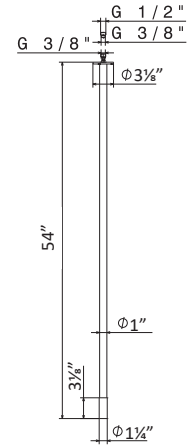

CONTROLS REQUIRED:
10841 - Rough in for 72275E &
72275E - Trim for concealed mixer

1/4" press button drain. Height min. 5/8" - max. 2 2/3"

230

- 21.018** Chrome \$195
- 01.014** Matt White \$405
- 01.093** Matt Black \$405
- 58.061** PVD Copper Bronze \$435
- 58.063** PVD Gun Metal \$435
- 61.020** PVD Glossy Gold \$435