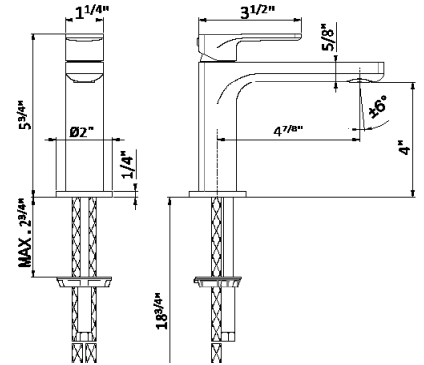

72610

Single-lever basin mixer with pop-up waste set.
3/8" female connection hoses.

- **21.018** Chrome **$780**
- **01.014** Matt White **$895**
- **01.093** Matt Black **$895**
- **M0.070** Titanium Satin **$1395**
- **M0.071** Gold Satin **$1395**
- **M0.072** Copper Satin **$1395**
- **M0.075** Copper Glossy **$1395**

Cartridge: 25976.00.000 **$135**