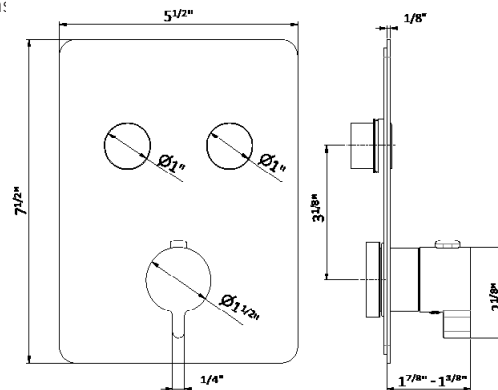

69882E

Thermostatic concealed mixer with a handle for temperature control and ON/OFF diverter button:
1st push is light flow, 2nd push full flow.
Button is flush in off position.

- **21.018** Chrome $795
- **01.014** Matt White $865
- **01.093** Matt Black $865
- **M0.070** Titanium Satin $1060
- **M0.071** Gold Satin $1060
- **M0.072** Copper Satin $1060
- **M0.075** Copper Glossy $1060

ROUGH IN REQUIRED:

27751.00.000 - 2 way Rough In $1375 ✓