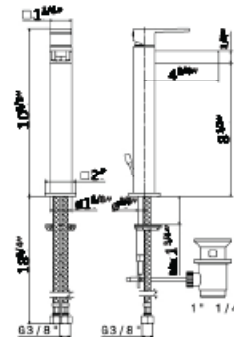

ERGO-Q / OPEN

The ERGO-Q collection is suitable for a space where the value is given through the systematic break with the past. This range, typical for the naughty charm and rigid squared shapes, creates an alternative style, a work in progress to fight conventions.

BASIN MIXERS

66510

Single-lever basin mixer with 1/4" pop-up waste set.
3/8" female connection hoses.

- **21.018** Chrome $1050
- **01.014** Matt White $1490
- **01.093** Matt Black $1490

Cartridge: 25906.00.000 $135

66513

Single-lever basin mixer with 1/4" pop-up waste set.
High version for above counter washbasins.
3/8" female connection hoses.

- **21.018** Chrome $1310
- **01.014** Matt White $1630
- **01.093** Matt Black $1630

Cartridge: 25906.00.000 $135

WALL MIXER GROUP

66530E

Single lever wall mounted basin mixer without pop-up waste set.

- **21.018** Chrome $1095
- **01.014** Matt White $1280
- **01.093** Matt Black $1280

Cartridge: 14720.00.000 $105

ROUGH IN REQUIRED:
27853.00.000 - Wall lav Rough In $520 ✓
See page 118 for roughs

230

1/4" press button drain. Height min. 5/8" - max. 2 2/3"

- **21.018** Chrome $195
- **01.093** Matt Black $405
- **01.014** Matt White $405