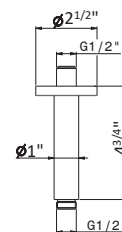

SHOWER ARMS

28150

Round brass 5" ceiling arm

- 21.018 Chrome $375
- 01.093 Matt Black $400
- 01.014 Matt White $400
- 31.023 Brushed Bronze $455
- 31.028 Brushed Nickel $455
- 35.099 Silky Gold $495
- 58.061 PVD Copper Bronze $585
- 58.063 PVD Gun Metal $585
- 59.064 PVD Brushed Gun Metal $630
- 59.098 PVD Brushed Pale Gold $630
- 61.020 PVD Glossy Gold $585
- M0. Exclusive Metal $455