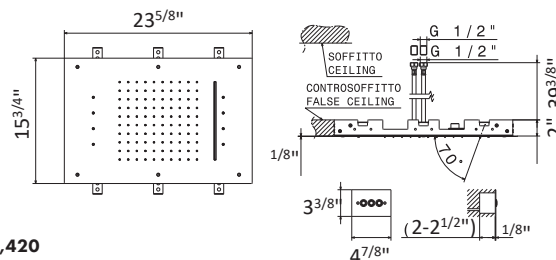

70017

Steel square 31.5" showerhead with raining jet, double waterfall and integrated multicolour automatic lighting system

21.018	Chrome	$33,500