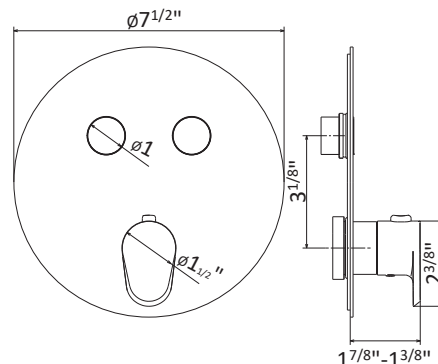

Thermostatic concealed mixer with a handle for temperature control and ON/OFF diverter buttons. 1st push is light flow, 2nd push full flow. Button is flush in off position.

- 21.018 Chrome $750
- 01.093 Matt Black $950
- 31.028 Brushed Nickel $905
- 35.099 Silky Gold $1135

ROUGH IN REQUIRED:
27751.00.000 - 2 ways out $1375 ✓
See page 118 for roughs