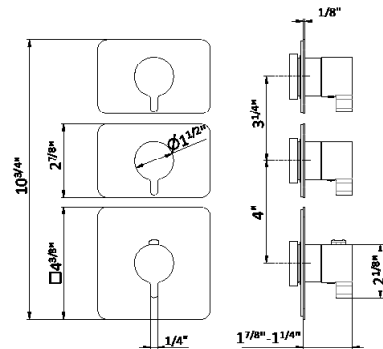

69886E

Thermostatic multifunction selectors with 3-ways out.
3/4" inlets and outlets.

- **21.018** Chrome $1325
- **01.014** Matt White $1935
- **01.093** Matt Black $1935
- **M0.070** Titanium Satin $2560
- **M0.071** Gold Satin $2560
- **M0.072** Copper Satin $2560
- **M0.075** Copper Glossy $2560

ROUGH IN REQUIRED:
27877.00.000 - 3 function rough in $2180 ✓
See page 118 for roughs