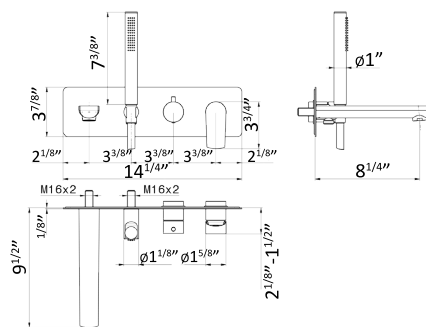

72082C

Deck mounted tub filler set including: spout, mixer, diverter, handshower. Right handle is diverter, left handle is volume and temperature control.
Flow rates: Spout 4.16GPM; Handshower 3.16GPM

- **21.018** Chrome **$2275**
- **01.014** Matt White **$2655**
- **01.093** Matt Black **$2655**
- **35.099** Silky Gold **$3160**

Cartridge: 14720.00.000 **$100**