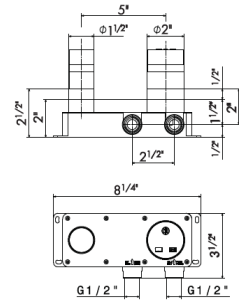

Concealed body

Pair with:
B-Easy - 72630E, 72631E
Haka - 62028E, 62030E
Delta Zero - 72228E, 72229E
Linfa - 69428E
Blink - 70830E, 71030E, 71130E
Nio - 68930E, 68931E, 68976E, 68977E
XT - 4228E
X-Steel - 69630EX, 69631EX, 69676EX, 69677EX

27852.00.000 Neutral **$475** ✓