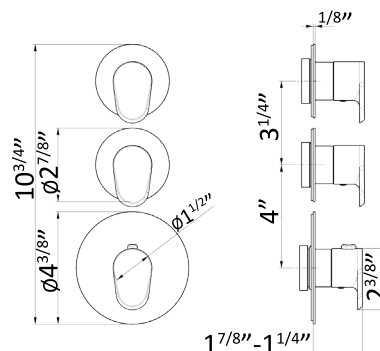

2 FUNCTION THERMOSTATIC MIXERS

New!

Thermostatic multifunction selectors with 2-ways out.
3/4" inlets and outlets. Can be installed Horizontally.

- 21.018 Chrome $875
- 01.093 Matt Black $1185
- 31.028 Brushed Nickel $1095
- 35.099 Silky Gold $1460

ROUGH IN REQUIRED:
31063.00.000 - 2 function rough in $1890
See page 118 for roughs