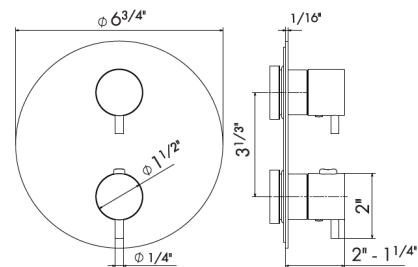

67670EX

Thermostatic concealed mixer to combine with a stop valve or a diverter with stop.
3/4" inlets and outlets with adapters to 1/2".

- **50.050** Stainless Steel **$735**
- **59.064** PVD Brushed Gun Metal **$870**
- **59.067** PVD Brushed Copper Bronze **$870**
- **59.097** PVD Brushed Gold **$870**
- **59.098** PVD Brushed Pale Gold **$870**

ROUGH IN REQUIRED:
27890.00.000 - Thermostatic Rough **$930** ✓
See page 118 for roughs