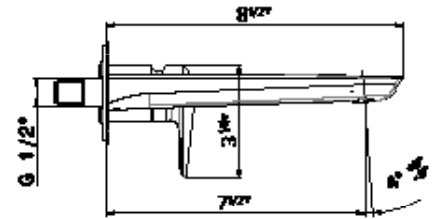

Cartridge: 14720.00.000 **\$100**

ROUGH IN REQUIRED:
27852.00.000 - Wall lav rough in **\$475 ✓**

1/4" press button drain. Height min. 5/8" - max. 2 2/3"

230

● 21.018 Chrome	\$195
● 01.014 Matt White	\$405
● 01.093 Matt Black	\$405
● 58.061 PVD Copper Bronze	\$435
● 58.063 PVD Gun Metal	\$435
● 61.020 PVD Glossy Gold	\$435