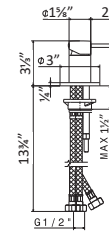

Deck mounted mixer

- 05.093 Chrome + Matt Black $685
- 01.093 Matt Black $790
- 31.028 Brushed Nickel $785
- 58.061 Copper Bronze PVD $940
- 59.064 Brushed Gun Metal PVD $1040
- 61.020 PVD Glossy Gold $940
- M2.070 Titanium Satin & Matt Black $1160
- M2.071 Gold Satin & Matt Black $1160
- M2.072 Copper Satin & Matt Black $1160
- M2.075 Glossy Copper & Matt Black $1160