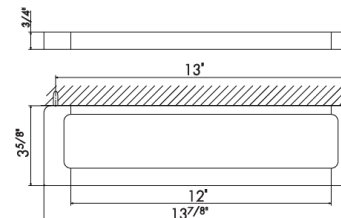

62928

Wall mounted towel rail - 18"

21 Chrome	\$595
01 Colour	\$875
35.099 Silky Gold	\$995
58 Glossy PVD	\$1215
61 Glossy Gold	\$1115

62929

Wall mounted towel rail - 24"

21 Chrome	\$675
01 Colour	\$965
35.099 Silky Gold	\$1100
58 Glossy PVD	\$1265
61 Glossy Gold	\$1170