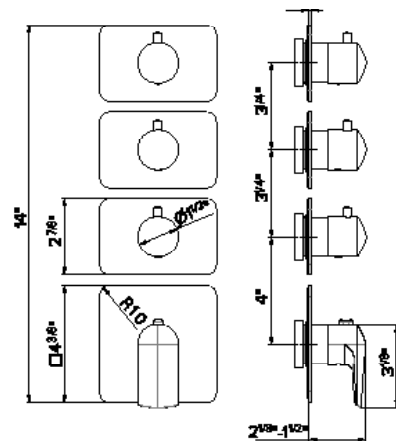

69865E

Thermostatic multifunction selectors with 3-ways out.
3/4" inlets and outlets.

- **21.018** Chrome $1295
- **01.014** Matt White $1695
- **01.093** Matt Black $1695
- **58.061** PVD Copper Bronze $2210
- **58.063** PVD Gun Metal $2210
- **61.020** PVD Glossy Gold $2210

ROUGH IN REQUIRED:
27877.00.000 - 3 function rough in $2180 ✓

See page 118 for roughs