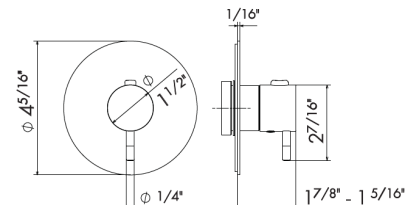

Thermostatic concealed to combine with a stop valve or a diverter with stop. 3/4" inlets and outlets with adapters to 1/2".

- 05.093 Chrome + Matt Black $555
- 01.093 Matt Black $705
- 31.028 Brushed Nickel $595
- 58.061 Copper Bronze PVD $860
- 59.064 Brushed Gun Metal PVD $955
- 61.020 PVD Glossy Gold $860
- M2.070 Titanium Satin & Matt Black $1140
- M2.071 Gold Satin & Matt Black $1140
- M2.072 Copper Satin & Matt Black $1140
- M2.075 Glossy Copper & Matt Black $2225

ROUGH IN REQUIRED:

- 27890.00.000 - 1 way out $930 ✓