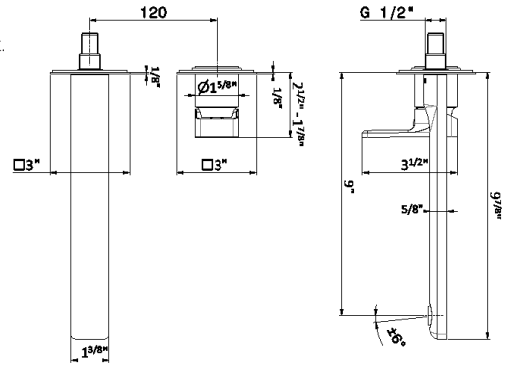

72630E

Single-lever wall mixer without pop-up waste set.

- 21.018 Chrome $925
- 01.014 Matt White $1095
- 01.093 Matt Black $1095
- M0.070 Titanium Satin $1280
- M0.071 Gold Satin $1280
- M0.072 Copper Satin $1280
- M0.075 Copper Glossy $1280

Cartridge: 14720.00.000 $100

ROUGH IN REQUIRED:
27852.00.000 - Wall lav rough in $475 ✓