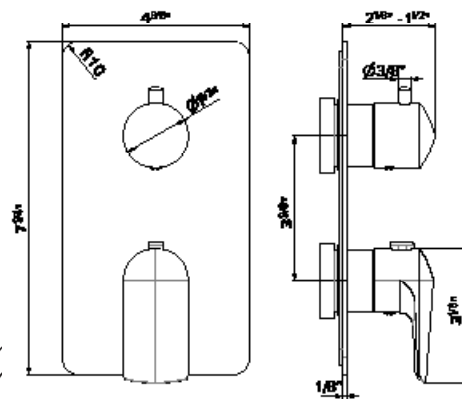

CONCEALED THERMOSTATIC MIXERS

69857E

2way and 3way Thermostatic Trim

- **21.018** Chrome $940
- **01.014** Matt White $1285
- **01.093** Matt Black $1285
- **58.061** PVD Copper Bronze $1610
- **58.063** PVD Gun Metal $1610
- **61.020** PVD Glossy Gold $1610

ROUGH IN REQUIRED:
31061.00.000 - 1 or 2 way Rough In $1475 ✓
31020.00.000 - 3 way Rough In $1385 ✓