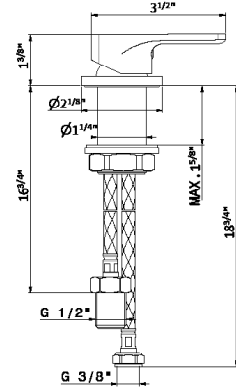

Single lever deck-mounted washbasin control

- **21.018** Chrome $425
- **01.014** Matt White $480
- **01.093** Matt Black $480
- **M0.070** Titanium Satin $720
- **M0.071** Gold Satin $720
- **M0.072** Copper Satin $720
- **M0.075** Copper Glossy $720

72606