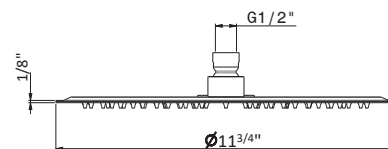

27027
29392X

Steel thin round 12" showerhead

- **21.018** Chrome **$570**
- **01.093** Matt Black **$1260**