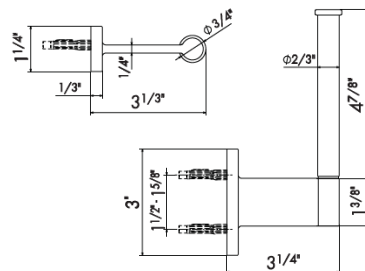

WALL MOUNTED ACCESSORIES - ROUND

67223

Wall mounted toilet roll holder

21 Chrome	\$270
01 Colour	\$460
31 Brushed	\$725
35.099 Silky Gold	\$725
58 Glossy PVD	\$505
59 Brushed PVD	\$990
61 Glossy Gold	\$505
M0 Exclusive metal	\$655