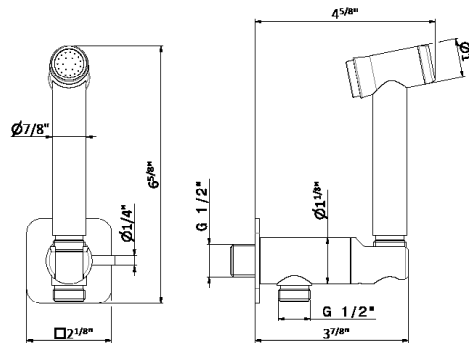

STAINLESS STEEL WELLNESS

New!

WC shut off with on/off handle, cold water only

- 50.050 Stainless Steel $1550
- 59.064 PVD Brushed Gun Metal $1595
- 59.067 PVD Brushed Copper Bronze $1595
- 59.097 PVD Brushed Gold $1595
- 59.098 PVD Brushed Pale Gold $1595

69644X

Shower column with exposed thermostatic mixer complete with diverter, showerhead and hand shower set

- 50.050 Stainless Steel $4415

69650X