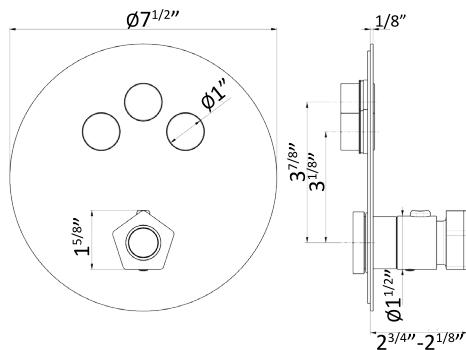

70440E

Thermostatic concealed mixer with a handle for temperature control and ON/OFF diverter buttons. 1st push is light flow, 2nd push full flow. Button is flush in off position.

- 05.093 Chrome & Matt Black $1070
- 62.093 PVD Glossy Gold & Matt Black $1535

ROUGH IN REQUIRED:
27752.00.000 - 3 ways out $1440 ✓
See page 118 for roughs