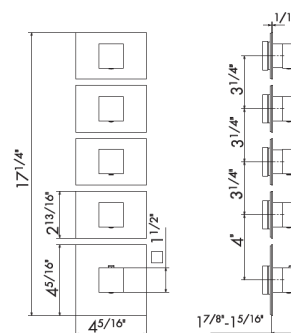

4 FUNCTION THERMOSTATIC MIXER

67641E

Thermostatic multifunction selectors with 4-ways out. 3/4" inlets and outlets. Can be installed Horizontally.

- 21.018 Chrome $1780
- 01.014 Matt White $2290
- 01.093 Matt Black $2290

ROUGH IN REQUIRED:
27878.00.000 - 4 function rough in $2735 ✓
See page 118 for roughs