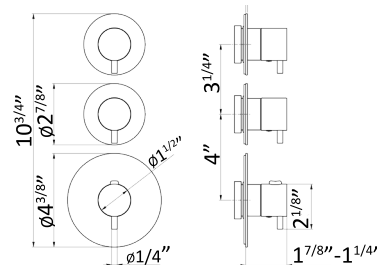

2 FUNCTION THERMOSTATIC MIXER

New!

Thermostatic multifunction selectors with 3-ways out.
3/4" inlets and outlets.

- **50.050** Stainless Steel **$1595**
- **59.064** PVD Brushed Gun Metal **$2120**
- **59.067** PVD Brushed Copper Bronze **$2120**
- **59.097** PVD Brushed Gold **$2120**
- **59.098** PVD Brushed Pale Gold **$2120**

ROUGH IN REQUIRED:
31063.00.000 - 2 function rough in **$1890** ✓
See page 118 for roughs