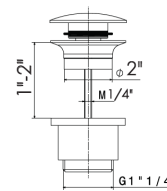

Cartridge: 14720.00.000 \$100

230

1/4" press button drain. Height min. 5/8" - max. 2 2/3"

● 21.018	Chrome	\$195		
● 01.093	Mat Black	\$405		
● 31.023	Brushed Bronze	\$420		
● 58.061	PVD Copper bronze	\$435		
● 58.063	PVD Gun metal	\$435		
● 59.098	PVD Brushed Pale Gold	\$520		
● 61.020	PVD Glossy Gold	\$435		