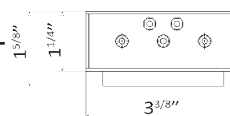

SHOWER

688

Concealed head shower in INOX AISI 316 Stainless Steel, with raining jet and chromatherapy lighting system. Equipped with button control.

- **01.093**
- **46.093**
- **A3.050**
- **A6.050**
- **C3.093**
- **C6.093**
- **M2.070**
- **M2.075**
- **M0.070**
- **M0.075**
- **M3.070**
- **M6.075**

SHOWER HEAD

- Matt Black
- Brushed steel
- Brushed steel
- Brushed steel
- Matt Black
- Matt Black
- Titanium satin
- Copper glossy
- Titanium satin
- Copper glossy
- Titanium satin
- Copper glossy
- Copper glossy

EXTERNAL FRAME

- Matt Black
- Matt Black
- Copper glossy
- Titanium satin
- Copper glossy
- Titanium satin
- Matt Black
- Matt Black
- Titanium satin
- Copper glossy
- Copper glossy
- Copper glossy
- Titanium satin

$15,995

69265E

External part of 2 ways out concealed automatic diverter. INOX AISI 316.

To combine with concealed part art. 69266.

- **01.093**
- **46.093**
- **50.050**
- **A3.050**
- **A6.050**
- **C3.093**
- **C6.093**
- **M2.070**
- **M2.075**
- **M0.070**
- **M0.075**
- **M3.070**
- **M6.075**

PLATE

- Matt Black
- Brushed steel
- Brushed steel
- Brushed steel
- Brushed steel
- Matt Black
- Matt Black
- Titanium satin
- Copper glossy
- Titanium satin
- Copper glossy
- Titanium satin
- Copper glossy
- Copper glossy

EXTERNAL FRAME

- Matt Black
- Matt Black
- Brushed steel
- Copper glossy
- Titanium satin
- Copper glossy
- Titanium satin
- Matt Black
- Matt Black
- Titanium satin
- Copper glossy
- Copper glossy
- Titanium satin

$2495

69266

Concealed part.

00.000 Neutral

$825