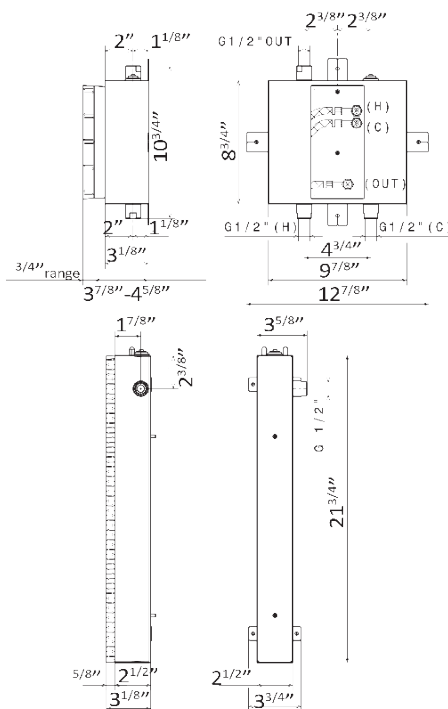

Concealed part.

00.000 Neutral

$4925