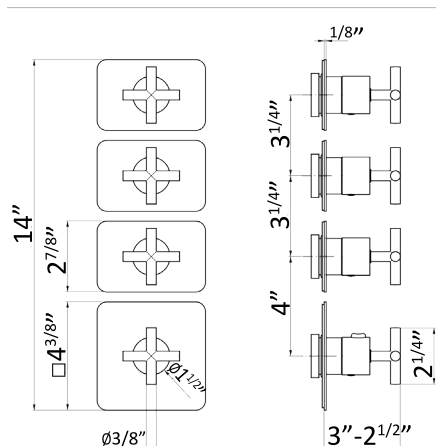

3 FUNCTION THERMOSTATIC MIXER

New!

Thermostatic multifunction selectors with 3-ways out. 3/4" inlets and outlets. Can be installed horizontally.

● 21.018 Chrome	$1830	chic luxury	$1940
● 01.093 Matt Black	$2580		$2685
● 31.023 Brushed Bronze	$2930		$3050
● 58.061 PVD Copper Bronze	$3220		$3315
● 58.063 PVD Gun Metal	$3220		$3315
● 59.098 PVD Brushed Pale Gold	$3565		$3675
● 61.020 PVD Glossy Gold	$3220		$3315

ROUGH IN REQUIRED:
27877.00.000 - 3 function rough in $2180 ✓
See page 118 for roughs

4 FUNCTION THERMOSTATIC MIXER

New!

Thermostatic multifunction selectors with 4-ways out. 3/4" inlets and outlets. Can be installed horizontally.

● 21.018 Chrome	$2170	chic luxury	$2325
● 01.093 Matt Black	$3070		$3195
● 31.023 Brushed Bronze	$3500		$3680
● 58.061 PVD Copper Bronze	$3880		$3920
● 58.063 PVD Gun Metal	$3880		$3920
● 59.098 PVD Brushed Pale Gold	$4285		$4715
● 61.020 PVD Glossy Gold	$3880		$3920