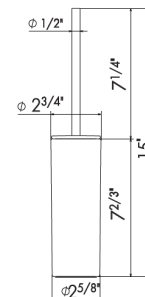

Freestanding toilet towel rack