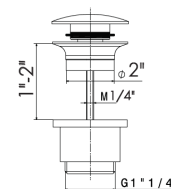

Cartridge: 14720.00.000 **\$100**

ROUGH IN REQUIRED:
27852.00.000 - Wall lav rough in **\$475 ✓**

1/4" press button drain. Height min. 5/8" - max. 2 2/3"

230

● 21.018 Chrome	\$195
● 01.014 Matt White	\$405
● 01.093 Matt Black	\$405
● 58.061 PVD Copper Bronze	\$435
● 58.063 PVD Gun Metal	\$435
● 61.020 PVD Glossy Gold	\$435