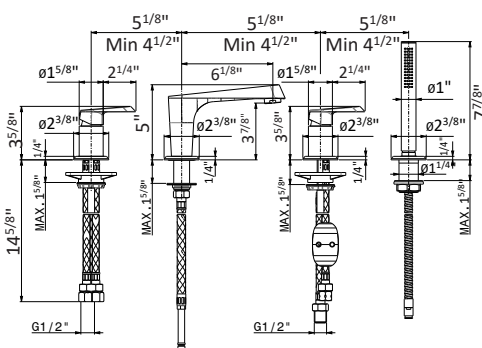

TUB FILLERS

New!

68972E

Wall mounted tub filler set.
Including: spout, mixer, diverter, handshower
Flow rates: Spout 5.38GPM; Handshower 3.89GPM

- 21.018 Chrome $1595
- 01.093 Matt Black $1785
- 31.028 Brushed Nickel $1985
- 35.099 Silky Gold $2595

Cartridge: 14720.00.000 $100
Diverter Cartridge: 25912.00.000 $120

ROUGH IN REQUIRED:
31031.00.000 - Wall tub filler Rough $1895
See page 118 for roughs

68982C

Deck mounted tub filler set.
Including: spout, mixer, diverter, handshower
Right handle is diverter, left handle is volume and temperature control
Flow rates: Spout 4.16GPM; Handshower 3.16GPM

- 21.018 Chrome $2390
- 01.093 Matt Black $2910
- 31.028 Brushed Nickel $2690
- 35.099 Silky Gold $3445

Right Cartridge: 11576.00.000 $135
Left Cartridge: 14720.00.000 $100

68984E

Floor mounted tub filler set.
Including: spout, mixer, diverter, handshower
Flow rates: Spout 4.60GPM; Handshower 3.87GPM

- 21.018 Chrome $3415
- 01.093 Matt Black $3670
- 31.028 Brushed Nickel $3740
- 35.099 Silky Gold $4670

Cartridge: 14720.00.000 $100

ROUGH IN REQUIRED:
27819.00.000 - Tub filler Rough in $820 ✓
See page 118 for roughs

68987

Tub Spout with 1/2" Connections

- 21.018 Chrome $565
- 01.093 Matt Black $675
- 31.028 Brushed Nickel $655
- 35.099 Silky Gold $805

For shower components, see Wellness, page 88

✓ = in stock
Ships in 24 hours

orders@streamlinecanada.ca • orderdesk@aloredesign.com • 1-866-503-9796

59