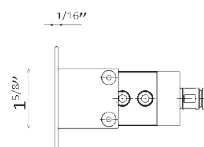

EXTERNAL FRAME

- Matt Black
- Matt Black
- Brushed steel
- Copper glossy
- Titanium satin
- Copper glossy
- Titanium satin
- Matt Black
- Matt Black
- Titanium satin
- Copper glossy
- Copper glossy
- Titanium satin

$2495

69266

Concealed part.

00.000 Neutral

$825