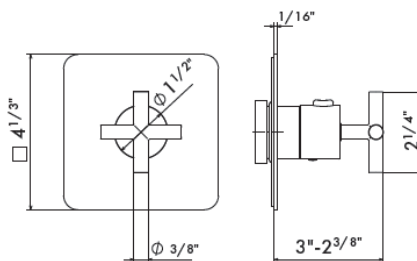

ROUGH IN REQUIRED:
27890.00.000 - Thermostatic Rough **$930**✓
See page 118 for roughs

Concealed external control
3/4" inlets and outlets with adapters to 1/2".

● 21.018 Chrome	$455	chic luxury	$520
● 01.093 Matt Black	$615		$690
● 31.023 Brushed Bronze	$675		$745
● 58.061 PVD Copper Bronze	$750		$835
● 58.063 PVD Gun Metal	$750		$835
● 59.098 PVD Brushed Pale Gold	$790		$880
● 61.020 PVD Glossy Gold	$750		$835