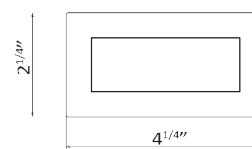

\$15,995

69265E

External part of 2 ways out concealed automatic diverter. INOX AISI 316.

To combine with concealed part art. 69266.

- 01.093**
- 46.093**
- 50.050**
- A3.050**
- A6.050**
- C3.093**
- C6.093**
- M2.070**
- M2.075**
- M0.070**
- M0.075**
- M3.070**
- M6.075**