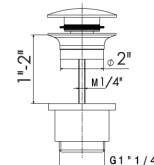

230

1/4" press button drain. Height min. 5/8" - max. 2 2/3"

- 21.018 Chrome **$195**
- 01.093 Matt Black **$405**
- 01.014 Matt White **$405**