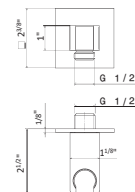

827

1/2" wall union with fixed handshower holder

● 21.018	Chrome	$270
● 01.093	Matt Black	$310
● 01.014	Matt White	$310
● 31.023	Brushed Bronze	$345
● 31.028	Brushed Nickel	$345
● 35.099	Silky Gold	$380
● 58.061	PVD Copper Bronze	$380
● 58.063	PVD Gun Metal	$380
● 59.064	PVD Brushed Gun Metal	$410
● 59.098	PVD Brushed Pale Gold	$410
● 61.020	PVD Glossy Gold	$380
● M0.	Exclusive Metal	$410