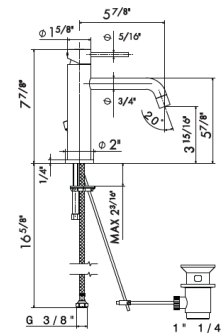

4204

Single-lever basin mixer with 1/4" pop-up waste set.
High version for above counter washbasins. Long spout.
3/8" female connection hoses.

● 21.018	Chrome	$1110
● 01.014	Matt White	$1395
● 01.093	Matt Black	$1395
● 58.061	PVD Copper Bronze	$2035
● 58.063	PVD Gun Metal	$2035
● 61.020	PVD Glossy Gold	$2035
● M0.070	Titanium Satin	$1615
● M0.071	Gold Satin	$1615
● M0.072	Copper Satin	$1615
● M0.075	Copper Glossy	$1615
● M0.077	Carbon Satin	$1615

Cartridge: 14720.00.000 $100