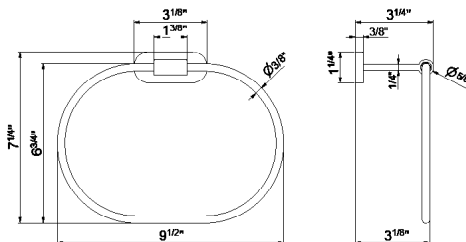

67231

Wall mounted towel ring

21 Chrome	\$480
01 Colour	\$555
31 Brushed	\$750
35.099 Silky Gold	\$750
58 Glossy PVD	\$795
59 Brushed PVD	\$945
61 Glossy Gold	\$795
M0 Exclusive metal	\$690

67227

Wall mounted towel rail - 12"