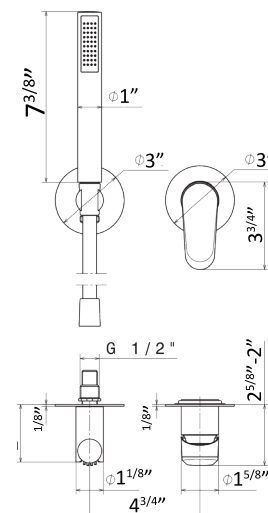

Shower Mixer with handshower and hose

- 21.018 Chrome $920
- 01.093 Matt Black $1090
- 31.028 Brushed Nickel $1115
- 35.099 Silky Gold $1445

ROUGH IN REQUIRED
27852.00.000 - Wall lav rough in $475 ✓
See page 118 for roughs