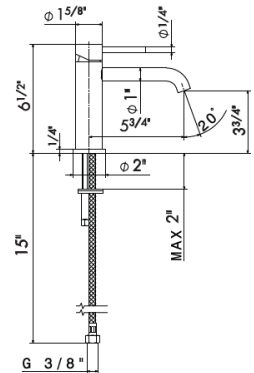

Cartridge: 14720.00.000 \$100

1/4" press button drain. Stainless Steel drain body
Height min. 5/8" - max. 2 2/3"

● 50.050	Stainless Steel	\$185
● 59.064	PVD Brushed Gun Metal	\$315
● 59.067	PVD Brushed Copper Bronze	\$315
● 59.097	PVD Brushed Gold	\$315
● 59.098	PVD Brushed Pale Gold	\$315