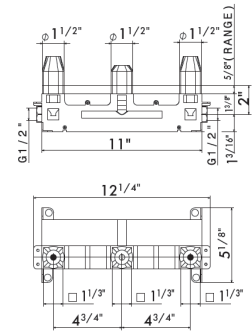

ROUGHS

PAIR WITH SINGLE LEVER WALL MIXER GROUPS

Concealed body

Pair with:
O'rama - 68428E, 68429E

27855.00.000 Neutral **$815** ✓

Cartridge **25925.00.000** **$145**

27855

Concealed body

Pair with:
B-Easy - 72630E, 72631E
Haka - 62028E, 62030E
Delta Zero - 72228E, 72229E
Linfa - 69428E
Blink - 70830E, 71030E, 71130E
Nio - 68930E, 68931E, 68976E, 68977E
XT - 4228E
X-Steel - 69630EX, 69631EX, 69676EX, 69677EX

27852.00.000 Neutral **$475** ✓

27852

Concealed body

Pair with:
Blink - 70822E, 71022E, 71122E, 70823E, 71023E, 71123E

27753.00.000 Neutral **$860**

Cartridge **10237SX.00.000** **$105**
Cartridge **10237.00.000** **$105**

27753

Concealed body

Pair with:
Park - 69730E

27858.00.000 Neutral **$715**

Cartridge **11590SX.00.000** **$105**
Cartridge **11590.00.000** **$105**

27858