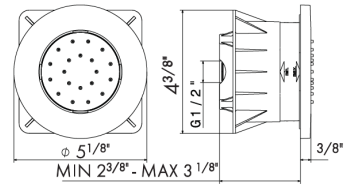

BODY JETS

ABS round adjustable single jet wall mounted showerhead. Built in wall box

- **21.018** Chrome **$565**
- **31.023** Brushed Bronze **$695**
- **31.028** Brushed Nickel **$695**

182

Brass round adjustable single jet wall mounted showerhead. Built in wall box

- **21.018** Chrome **$1375**
- **01.093** Matt Black **$1375**
- **01.014** Matt White **$1375**
- **35.099** Silky Gold **$1565**
- **58.061** PVD Copper Bronze **$1615**
- **58.063** PVD Gun Metal **$1615**
- **59.064** PVD Brushed Gun Metal **$1660**
- **59.098** PVD Brushed Pale Gold **$1660**
- **61.020** PVD Glossy Gold **$1615**
- **M0.** Exclusive Metal **$1420**

562

ABS square adjustable single jet wall mounted showerhead. Built in wall box

- **21.018** Chrome **$595**
- **31.023** Brushed Bronze **$725**
- **31.028** Brushed Nickel **$725**

183

Brass square adjustable single jet wall mounted showerhead. Built in wall box

- **21.018** Chrome **$1455**
- **01.093** Matt Black **$1385**
- **01.014** Matt White **$1385**
- **35.099** Silky Gold **$1640**
- **58.061** PVD Copper Bronze **$1735**
- **58.063** PVD Gun Metal **$1735**
- **59.064** PVD Brushed Gun Metal **$1795**
- **59.098** PVD Brushed Pale Gold **$1795**
- **61.020** PVD Glossy Gold **$1735**
- **M0.** Exclusive Metal **$1485**

563

Brass wall mounted single jet body jet.

- **21.018** Chrome **$355**
- **01.093** Matt Black **$475**
- **01.014** Matt White **$475**
- **31.023** Brushed Bronze **$515**
- **31.028** Brushed Nickel **$515**
- **35.099** Silky Gold **$515**
- **58.061** PVD Copper Bronze **$530**
- **58.063** PVD Gun Metal **$530**
- **59.064** PVD Brushed Gun Metal **$575**
- **59.098** PVD Brushed Pale Gold **$575**
- **61.020** PVD Glossy Gold **$530**
- **M0.** Exclusive Metal **$595**

553

● **M0.070** Titanium satin ● **M0.071** Gold satin ● **M0.072** Copper satin ● **M0.075** Copper glossy ● **M0.077** Carbon Satin