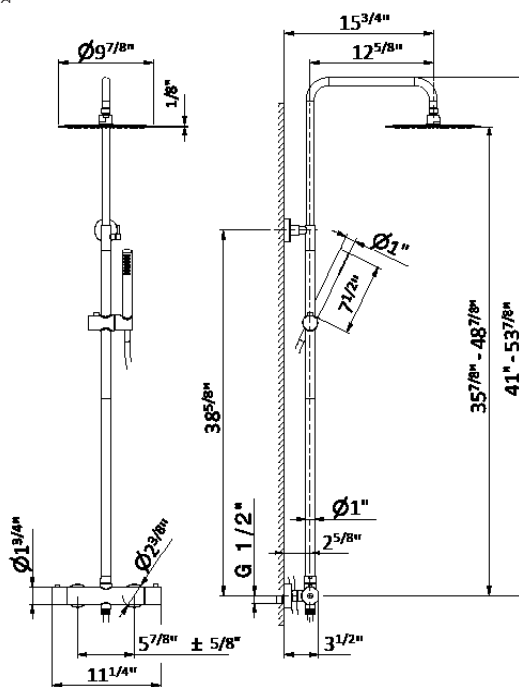

STAINLESS STEEL WELLNESS

New!

WC shut off with on/off handle, cold water only

- 50.050 Stainless Steel $1550
- 59.064 PVD Brushed Gun Metal $1595
- 59.067 PVD Brushed Copper Bronze $1595
- 59.097 PVD Brushed Gold $1595
- 59.098 PVD Brushed Pale Gold $1595

69644X

Shower column with exposed thermostatic mixer complete with diverter, showerhead and hand shower set

- 50.050 Stainless Steel $4415

69650X