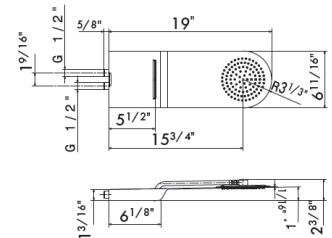

MULTI FUNCTION SHOWER HEADS

- **21.018** Chrome **$6510**
- **01.014** Matt White **$5455**
- **01.093** Matt Black **$5455**
- **31.028** Brushed Nickel **$6350**

71310

- **21.018** Chrome **$7715**
- **01.014** Matt White **$6245**
- **01.093** Matt Black **$6245**
- **31.028** Brushed Nickel **$7385**

71311

- **21.018** Chrome **$4150**
- **01.014** Matt White **$4315**
- **01.093** Matt Black **$4315**
- **31.028** Brushed Nickel **$4255**
- **35.099** Silky Gold **$7500**
- **58.061** PVD Copper Bronze **$7500**
- **59.064** PVD Brushed Gun Metal **$7955**
- **59.098** PVD Brushed Pale Gold **$7955**
- **61.020** PVD Glossy Gold **$7500**
- **M0.** Exclusive Metal **$4500**

684

- **21.018** Chrome **$4150**
- **01.093** Matt Black **$4325**
- **01.014** Matt White **$4325**
- **61.020** PVD Glossy Gold **$6715**

685

- **50.050** Stainless Steel **$4265**

- **21.018** Chrome **$4765**
- **01.014** Matt White **$5140**
- **01.093** Matt Black **$5140**
- **31.028** Brushed Nickel **$4850**
- **59.064** Brushed Gun Metal PVD **$6220**
- **59.098** PVD Brushed Pale Gold **$6220**
- **M0** Exclusive metal **$5540**

139

- **21.018** Chrome **$4575**
- **01.014** Matt White **$4950**
- **01.093** Matt Black **$4950**
- **31.028** Brushed Nickel **$4855**
- **59.064** PVD Brushed Gun Metal **$6220**
- **59.098** PVD Brushed Pale Gold **$6220**
- **M0.** Exclusive Metal **$360**

141