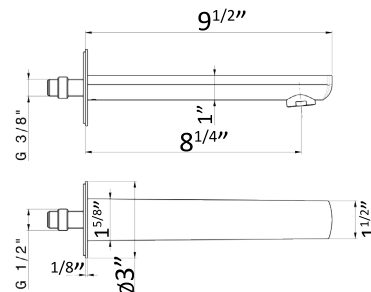

For shower components, see Wellness, page 88