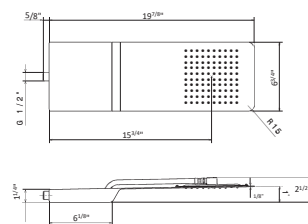

Brass waterfall showerhead.

205

- 21.018 Chrome $2475
- 01.093 Matt Black $2440
- 01.014 Matt White $2440
- 31.023 Brushed Bronze $2735
- 31.028 Brushed Nickel $2735
- 35.099 Silky Gold $2895
- 58.061 PVD Copper Bronze $3940
- 58.063 PVD Gun Metal $3940
- 59.064 PVD Brushed Gun Metal $4330
- 59.098 PVD Brushed Pale Gold $4330
- 61.020 PVD Glossy Gold $3940
- M0. Exclusive Metal $2680