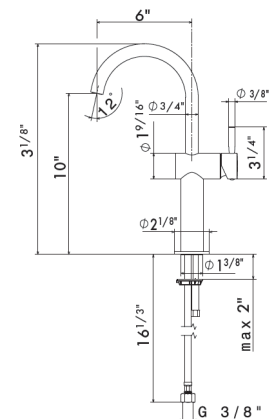

Cartridge: 14720.00.000 $100