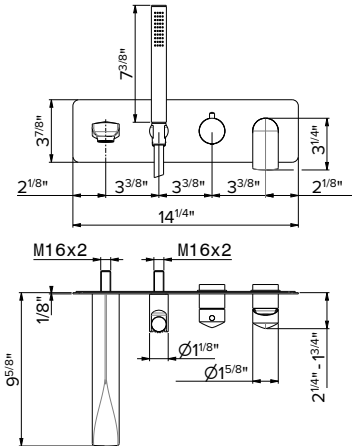

Bath group consisting of concealed single lever bath mixer with diverter, wall spout and shower set

- **21.018** Chrome $2040
- **01.014** Matt White $2335
- **01.093** Matt Black $2336
- **58.061** PVD Copper Bronze $3680
- **58.063** PVD Gun Metal $3680
- **61.020** PVD Glossy Gold $3680

Cartridge: 14720.00.000 $100
Diverter Cartridge: 25912.00.000 $120

ROUGH IN REQUIRED:

31031.00.000 - Wall tub filler Rough $1815