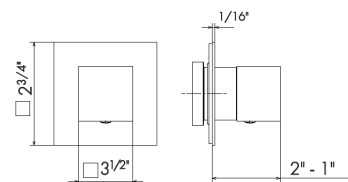

Concealed external control
3/4" inlets and outlets with adapters to 1/2".

- 21.018 Chrome $445
- 01.014 Matt White $595
- 01.093 Matt Black $595

ROUGH IN REQUIRED:
27891.00.000 - Stop valve rough in $510 ✓
27892.00.000 - Diverter rough in $510

Extension Kit 27898.00.000 $160
Cartridge 11584.00.000 $150