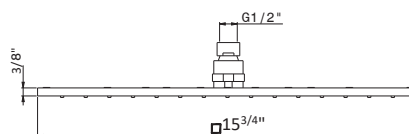

26537

Brass square 16" showerhead

- **21.018** Chrome \$2280
- **01.093** Matt Black \$3355
- **01.014** Matt White \$3355
- **61.020** PVD Glossy Gold \$9270

27773

● **M0.070** Titanium satin ● **M0.071** Gold satin ● **M0.072** Copper satin ● **M0.075** Copper glossy ● **M0.077** Carbon Satin