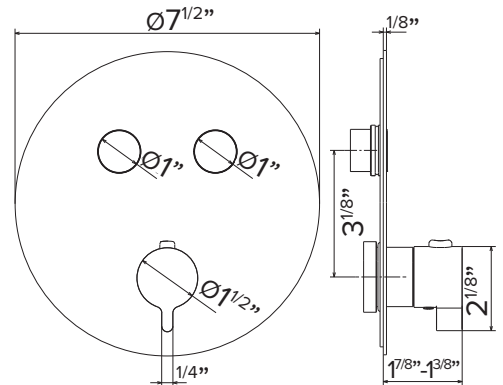

70402E

ROUGH IN REQUIRED:
27751.00.000 - 2 ways out $1375 ✓