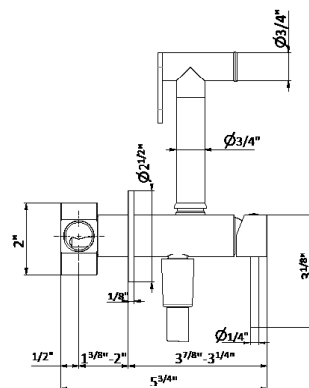

* With M0. finishes the hose is Matt Black

Cartridge: 11570.00.000 $100

OUTLETS / WALL UNIONS

5699

Square wall union.
Pair with handshower sets

● 21.018	Chrome	$270
● 01.093	Matt Black	$390
● 01.014	Matt White	$390
● 31.028	Brushed Nickel	$280
● 61.020	PVD Glossy Gold	$335

2299

Round wall union.
Pair with handshower sets

● 21.018	Chrome	$210
● 01.093	Matt Black	$235
● 01.014	Matt White	$235
● 31.023	Brushed Bronze	$290
● 31.028	Brushed Nickel	$290
● 35.099	Silky Gold	$290
● 58.061	PVD Copper Bronze	$295
● 58.063	PVD Gun Metal	$295
● 59.064	PVD Brushed Gun Metal	$325
● 59.098	PVD Brushed Pale Gold	$325
● 61.020	PVD Glossy Gold	$295
● M0.	Exclusive Metal	$290

826

Square wall union with handshower holder.

● 21.018	Chrome	$370
● 01.093	Matt Black	$405
● 01.014	Matt White	$405
● 31.028	Brushed Nickel	$385
● 61.020	PVD Glossy Gold	$560

827

1/2" wall union with fixed handshower holder

● 21.018	Chrome	$270
● 01.093	Matt Black	$310
● 01.014	Matt White	$310
● 31.023	Brushed Bronze	$345
● 31.028	Brushed Nickel	$345
● 35.099	Silky Gold	$380
● 58.061	PVD Copper Bronze	$380
● 58.063	PVD Gun Metal	$380
● 59.064	PVD Brushed Gun Metal	$410
● 59.098	PVD Brushed Pale Gold	$410
● 61.020	PVD Glossy Gold	$380
● M0.	Exclusive Metal	$410