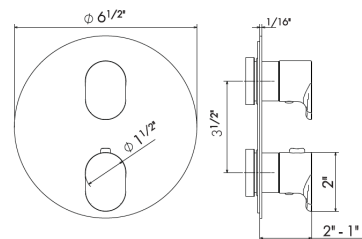

BASIN MIXERS

69326

230

Single lever bidet mixer without pop-up waste set.
3/8" female connection hoses.

21.018 Chrome **$395**

Cartridge: 25974.00.000 **$90**

1/4" press button drain. Height min. 5/8" - max. 2 2/3"

21.018 Chrome **$195**

CONCEALED THERMOSTATIC MIXERS

67638E

Thermostatic concealed mixer with one handle for temperature control and one handle for diverter with flow regulator.
3/4" inlets with adapter to 1/2". 1/2" outlets.

21.018 Chrome **$670** ✓

ROUGH IN REQUIRED:
31061.00.000 - 1 or 2 ways out **$1475** ✓
See page 118 for roughs

69487

Tub Spout with 1/2" Connections

21.018 Chrome **$595**

69360

8" Showerhead with wall arm

21.018 Chrome **$380**

69356

Complete shower set with handshower and hose.
Does not include wall outlet. Pair with union 2299.
See p. 99

21.018 Chrome **$245**