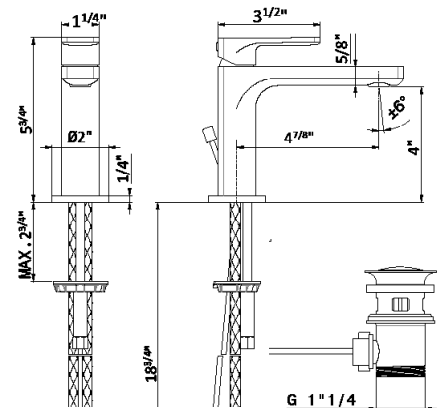

72614

Single-lever basin mixer, medium version, for above counter basin, without pop-up waste set.
3/8" female connection hoses.

- **21.018** Chrome **$995**
- **01.014** Matt White **$1065**
- **01.093** Matt Black **$1065**
- **M0.070** Titanium Satin **$1595**
- **M0.071** Gold Satin **$1595**
- **M0.072** Copper Satin **$1595**
- **M0.075** Copper Glossy **$1595**

Cartridge: 25976.00.000 **$135**