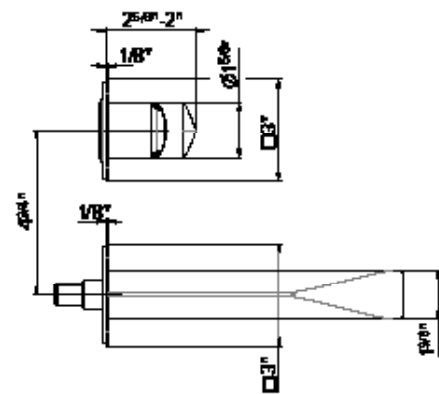

CEILING MIXER

68443

Ceiling spout for basin group with 1/2" connection
Flow rate: 2.58GPM

- **01.014** Matt White \$2095
- **01.093** Matt Black \$2095
- **58.061** PVD Copper Bronze \$3040
- **59.064** PVD Brushed Gun Metal \$3130
- **61.020** PVD Glossy Gold \$3040