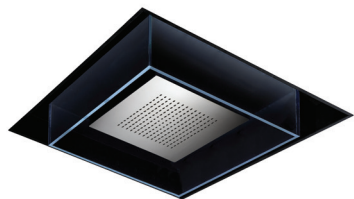

\$14,925

69227

Concealed part.

00.000 Neutral

\$4925

SHOWER

688

Concealed head shower in INOX AISI 316 Stainless Steel, with raining jet and chromatherapy lighting system. Equipped with button control.