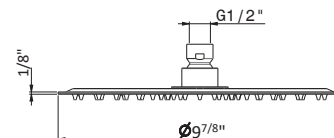

SHOWER HEADS

Steel thin round 10" showerhead

- **21.018** Chrome **$525**
- **01.093** Matt Black **$1080**

- **50.050** Stainless Steel **$620**
- **59.064** PVD Brushed Gun Metal **$1550**
- **59.067** PVD Brushed Copper Bronze **$1550**
- **59.097** PVD Brushed Gold **$1550**
- **59.098** PVD Brushed Pale Gold **$1550**