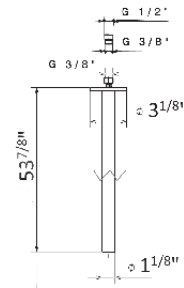

CEILING BASIN SPOUTS - PAIR WITH ANY WALL OR DECK MIXER

Ceiling spout for basin group with 1/2" Connection
1370mm length

65843

● 21.018 Chrome	\$1995
● 01.093 Matt Black	\$2295
● 01.014 Matt White	\$2295
● 31.023 Brushed Bronze	\$2225
● 31.028 Brushed Nickel	\$2225
● 35.099 Silky Gold	\$2255
● 58.061 PVD Copper Bronze	\$2525
● 58.063 PVD Gun Metal	\$2525
● 59.064 PVD Brushed Gun Metal	\$2575
● 59.098 PVD Brushed Pale Gold	\$2575
● 61.020 PVD Glossy Gold	\$2525
● M0.070 Titanium Satin	\$2675
● M0.071 Gold Satin	\$2675
● M0.072 Copper Satin	\$2675
● M0.075 Copper Glossy	\$2675