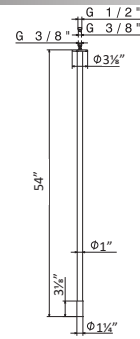

CEILING MIXER

68443

Ceiling spout for basin group with 1/2" connection
Flow rate: 2.58GPM

- 05.093 Chrome + Matt Black $1995
- 01.093 Matt Black $2095
- 31.028 Brushed Nickel $2040
- 58.061 Copper Bronze PVD $3040
- 59.064 Brushed Gun Metal PVD $3130
- 61.020 PVD Glossy Gold $3040
- M2.070 Titanium Satin & Matt Black $2225
- M2.071 Gold Satin & Matt Black $2225
- M2.072 Copper Satin & Matt Black $2225
- M2.075 Glossy Copper & Matt Black $2225