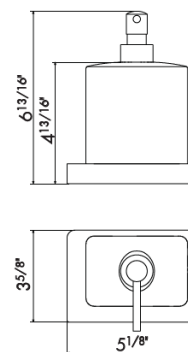

62965 white ceramic
62966 black ceramic

Freestanding toilet brush and holder

21 Chrome	$570
01 Colour	$725
35.099 Silky Gold	$845
58 Glossy PVD	$935
61 Glossy Gold	$865