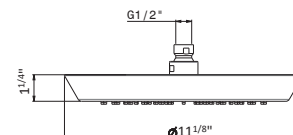

26531

Steel thin square 16" showerhead

- **21.018** Chrome **\$1195**
- **01.093** Matt Black **\$2460**

26352

Steel round 11" showerhead

- **21.018** Chrome **\$1695**
- **01.093** Matt Black **\$1885**
- **01.014** Matt White **\$1885**
- **31.028** Brushed Nickel **\$1795**
- **58.061** PVD Copper Bronze **\$3010**
- **58.063** PVD Gun Metal **\$3010**
- **59.064** PVD Brushed Gun Metal **\$3650**
- **M0.070** Titanium Satin **\$1930**
- **M0.071** Gold Satin **\$1930**
- **M0.072** Copper Satin **\$1930**
- **M0.075** Copper Glossy **\$1930**