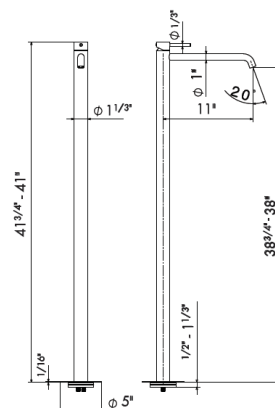

Single lever floor mounted basin mixer without pop-up waste set.

- **50.050** Stainless Steel **$3110**
- **59.064** PVD Brushed Gun Metal **$4650**
- **59.067** PVD Brushed Copper Bronze **$4650**
- **59.097** PVD Brushed Gold **$4650**
- **59.098** PVD Brushed Pale Gold **$4650**

Cartridge: 25946.00.000 **$85**

ROUGH IN REQUIRED:
27819.00.000 - Tub filler Rough in **$820** ✓
See page 118 for roughs