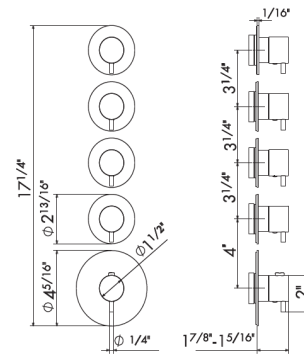

67601E

Thermostatic multifunction selectors with 4-ways out. 3/4" inlets and outlets. Can be installed Horizontally.

- **21.018** Chrome **$1350**
- **01.093** Matt Black **$1995**
- **31.028** Brushed Nickel **$2225**
- **58.061** Copper Bronze PVD **$2485**
- **59.064** Brushed Gun Metal PVD **$2820**
- **61.020** PVD Glossy Gold **$2485**
- **M0.070** Titanium Satin **$2940**
- **M0.071** Gold Satin **$2940**
- **M0.072** Copper Satin **$2940**
- **M0.075** Copper Glossy **$2940**

ROUGH IN REQUIRED
27878.00.000 - 4 function rough in **$2735**

See page 118 for roughs