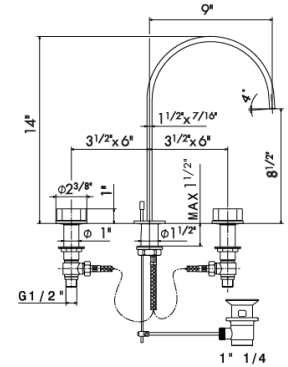

69706

Widespread basin group with 1/4" pop-up waste set.
1/2" T piece. Low spout

- 05.093 Chrome & Matt Black **$2790**
- 62.093 PVD Glossy Gold & Matt Black **$3525**

Cartridge: 10237.00.000 **$105**