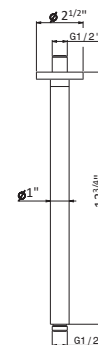

Round brass 14" ceiling arm

- 21.018 Chrome $520
- 01.093 Matt Black $565
- 01.014 Matt White $565
- 31.023 Brushed Bronze $650
- 31.028 Brushed Nickel $650
- 35.099 Silky Gold $705
- 58.061 PVD Copper Bronze $825
- 58.063 PVD Gun Metal $825
- 59.064 PVD Brushed Gun Metal $900
- 59.098 PVD Brushed Pale Gold $900
- 61.020 PVD Glossy Gold $825
- M0. Exclusive Metal $705

textured

- $495
- $655
- $750
- $825
- $825
- $900
- $825