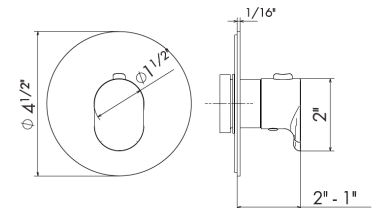

BIDET MIXER

69425

Single-lever bidet mixer with 1/4" pop-up waste set.
3/8" female connection hoses.

- 21.018 Chrome $570
- 01.014 Matt White $820
- 01.093 Matt Black $820
- M0.070 Titanium Satin $1235
- M0.071 Gold Satin $1235
- M0.072 Copper Satin $1235
- M0.075 Copper Glossy $1235

Cartridge: 25976.00.000 $135

WALL MIXER GROUPS

69428E

Single-lever basin mixer without pop-up waste set.

- 21.018 Chrome $720
- 01.014 Matt White $985
- 01.093 Matt Black $985
- M0.070 Titanium Satin $1415
- M0.071 Gold Satin $1415
- M0.072 Copper Satin $1415
- M0.075 Copper Glossy $1415

Cartridge: 14720.00.000 $100

ROUGH IN REQUIRED:

27852.00.000 - Wall lav rough in $475 ✓

See page 118 for roughs

1/4" press button drain. Height min. 5/8" - max. 2 2/3"

- 21.018 Chrome $195
- 01.014 Matt White $405
- 01.093 Matt Black $405
- M0 Exclusive metal $540

230

CONCEALED THERMOSTATIC MIXERS

Thermostatic concealed mixer with one handle for temperature control and one handle for diverter with flow regulator.

3/4" inlets with adapter to 1/2". 1/2" outlets.

- 21.018 Chrome $670
- 01.014 Matt White $875
- 01.093 Matt Black $875
- M0.070 Titanium Satin $1195
- M0.071 Gold Satin $1195
- M0.072 Copper Satin $1195
- M0.075 Copper Glossy $1195

ROUGH IN REQUIRED:

31061.00.000 - 1 or 2 way Rough In $1475 ✓

31020.00.000 - 3 way Rough In $1385 ✓

67638E

Thermostatic concealed mixer to combine with a stop valve or a diverter with stop.

3/4" inlets and outlets with adapters to 1/2".

- 21.018 Chrome $410
- 01.014 Matt White $540
- 01.093 Matt Black $540
- M0.070 Titanium Satin $795
- M0.071 Gold Satin $795
- M0.072 Copper Satin $795
- M0.075 Copper Glossy $795

ROUGH IN REQUIRED:

27890.00.000 - Thermostatic Rough $930 ✓

See page 118 for roughs

67637E