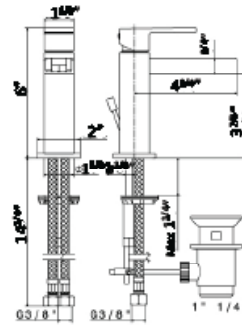

ERGO-Q / OPEN

The ERGO-Q collection is suitable for a space where the value is given through the systematic break with the past. This range, typical for the naughty charm and rigid squared shapes, creates an alternative style, a work in progress to fight conventions.

BASIN MIXERS

66510

Single-lever basin mixer with 1/4" pop-up waste set.
3/8" female connection hoses.

- **21.018** Chrome $1050
- **01.014** Matt White $1490
- **01.093** Matt Black $1490

Cartridge: 25906.00.000 $135

66513

Single-lever basin mixer with 1/4" pop-up waste set.
High version for above counter washbasins.
3/8" female connection hoses.

- **21.018** Chrome $1310
- **01.014** Matt White $1630
- **01.093** Matt Black $1630

Cartridge: 25906.00.000 $135

WALL MIXER GROUP

66530E

Single lever wall mounted basin mixer without pop-up waste set.

- **21.018** Chrome $1095
- **01.014** Matt White $1280
- **01.093** Matt Black $1280

Cartridge: 14720.00.000 $105

ROUGH IN REQUIRED:
27853.00.000 - Wall lav Rough In $520 ✓
See page 118 for roughs

230

1/4" press button drain. Height min. 5/8" - max. 2 2/3"

- **21.018** Chrome $195
- **01.093** Matt Black $405
- **01.014** Matt White $405