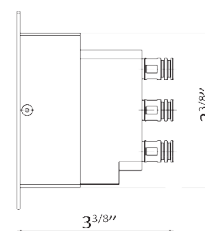

EXTERNAL FRAME

- Matt Black
- Matt Black
- Brushed steel
- Copper glossy
- Titanium satin
- Copper glossy
- Titanium satin
- Matt Black
- Matt Black
- Titanium satin
- Copper glossy
- Copper glossy
- Titanium satin

$2495

69266

Concealed part.

00.000 Neutral

$825