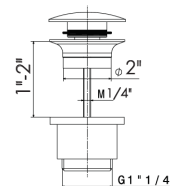

Cross Handle Cartridges:
25962.00.000 \$165

Cold Lever Cartridge: 25963.00.000 \$165
Hot Lever Cartridge: 25962.00.000 \$165

1/4" press button drain. Height min. 5/8" - max. 2 3/8"

230

● 21.018 Chrome	\$195
● 01.093 Matt Black	\$405
● 31.023 Brushed Bronze	\$420
● 58.061 PVD Copper bronze	\$435
● 58.063 PVD Gun metal	\$435
● 59.098 PVD Brushed Pale Gold	\$520
● 61.020 PVD Glossy Gold	\$435