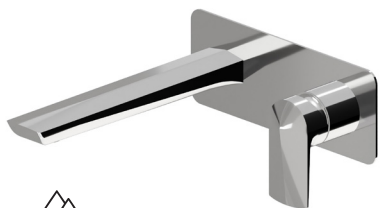

72228E

Single-lever wall mixer without pop-up waste set.

● 21.018 Chrome	$1140
● 01.014 Matt White	$1370
● 01.093 Matt Black	$1370
● 58.061 PVD Copper Bronze	$1775
● 58.063 PVD Gun Metal	$1775
● 61.020 PVD Glossy Gold	$1775

Cartridge: 14720.00.000 **$100**

ROUGH IN REQUIRED:
27852.00.000 - Wall lav rough in **$475 ✓**

1/4" press button drain. Height min. 5/8" - max. 2 2/3"

230

● 21.018 Chrome	$195
● 01.014 Matt White	$405
● 01.093 Matt Black	$405
● 58.061 PVD Copper Bronze	$435
● 58.063 PVD Gun Metal	$435
● 61.020 PVD Glossy Gold	$435

72229E

Single-lever wall mixer without pop-up waste set.

● 21.018 Chrome	$1210
● 01.014 Matt White	$1450
● 01.093 Matt Black	$1450
● 58.061 PVD Copper Bronze	$1895
● 58.063 PVD Gun Metal	$1895
● 61.020 PVD Glossy Gold	$1895

Cartridge: 14720.00.000 **$100**

ROUGH IN REQUIRED:
27852.00.000 - Wall lav rough in **$475 ✓**

1/4" press button drain. Height min. 5/8" - max. 2 2/3"

230

● 21.018 Chrome	$195
● 01.014 Matt White	$405
● 01.093 Matt Black	$405
● 58.061 PVD Copper Bronze	$435
● 58.063 PVD Gun Metal	$435
● 61.020 PVD Glossy Gold	$435