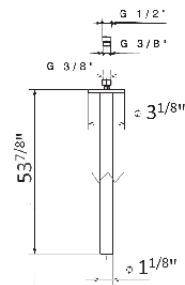

BASIN MIXERS

Ceiling spout for basin group with 1/2" connection.
L = 53 7/8"

- **21.018** Chrome **$1995**
- **01.014** Matt White **$2295**
- **01.093** Matt Black **$2295**
- **M0.070** Titanium Satin **$2675**
- **M0.071** Gold Satin **$2675**
- **M0.072** Copper Satin **$2675**
- **M0.075** Copper Glossy **$2675**