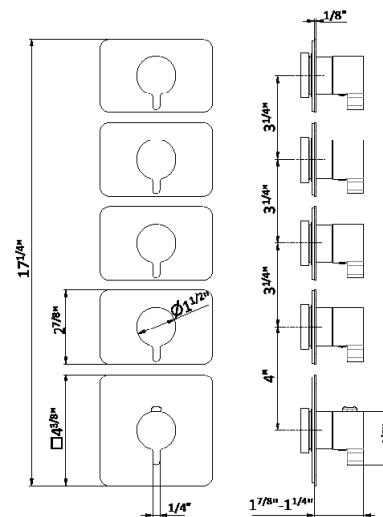

For shower components, see Wellness, page 88