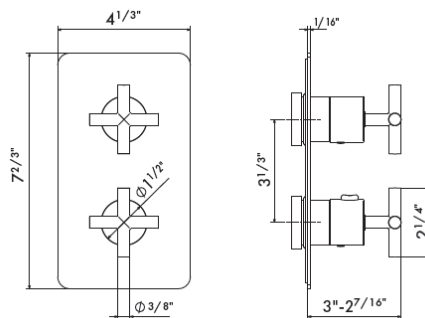

Thermostatic concealed mixer with one handle for temperature control and one handle for diverter with flow regulator.
3/4" inlets with adapter to 1/2", 1/2" outlets.

● 21.018 Chrome	$975	chic luxury	$1060
● 01.093 Matt Black	$1240		$1340
● 31.023 Brushed Bronze	$1655		$1785
● 58.061 PVD Copper Bronze	$1630		$1760
● 58.063 PVD Gun Metal	$1630		$1760
● 59.098 PVD Brushed Pale Gold	$1835		$1980
● 61.020 PVD Glossy Gold	$1630		$1760

ROUGH IN REQUIRED:
31061.00.000 - 1 or 2 ways out **$1475**✓
See page 118 for roughs

Thermostatic concealed mixer to combine with a stop valve or a diverter with stop.
3/4" inlets and outlets with adapters to 1/2".

● 21.018 Chrome	$590	chic luxury	$645
● 01.093 Matt Black	$820		$880
● 31.023 Brushed Bronze	$895		$960
● 58.061 PVD Copper Bronze	$945		$1010
● 58.063 PVD Gun Metal	$945		$1010
● 59.098 PVD Brushed Pale Gold	$1065		$1140
● 61.020 PVD Glossy Gold	$945		$1010