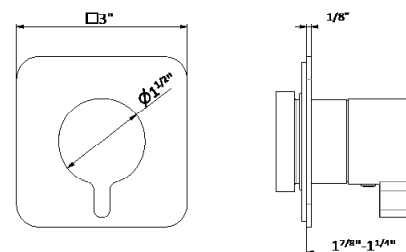

69880E

Thermostatic stop valve/diverter Trim

● 21.018	Chrome	$345
● 01.014	Matt White	$455
● 01.093	Matt Black	$455
● M0.070	Titanium Satin	$575
● M0.071	Gold Satin	$575
● M0.072	Copper Satin	$575
● M0.075	Copper Glossy	$575

ROUGH IN REQUIRED:
27891.00.000 - Stop valve rough in $510 ✓
27892.00.000 - Diverter rough in $510

Extension Kit 27898.00.000 $160
Cartridge 11584.00.000 $150