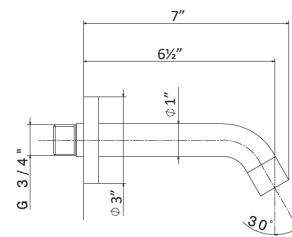

For shower components, see Wellness, page 88