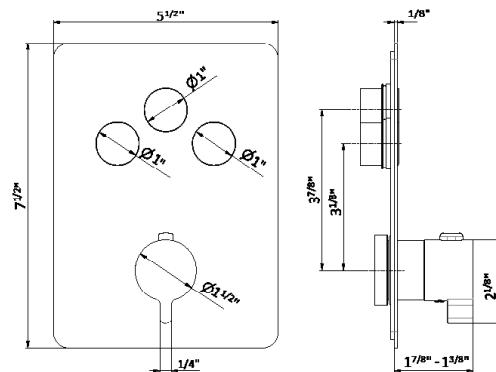

CONCEALED THERMOSTATIC MIXERS

70445E

Thermostatic concealed mixer with a handle for temperature control and ON/OFF diverter buttons
1st push is light flow, 2nd push full flow.
Button is flush in off position.

● 21.018	Chrome	$830
● 01.014	Matt White	$940
● 01.093	Matt Black	$940
● M0.070	Titanium Satin	$1165
● M0.071	Gold Satin	$1165
● M0.072	Copper Satin	$1165
● M0.075	Copper Glossy	$1165

ROUGH IN REQUIRED:
27752.00.000 - 3 way Rough In $1440 ✓