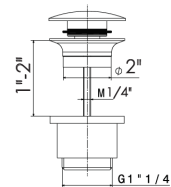

24686

1/4" press button drain. Stainless Steel drain body

Height min. 5/8" - max. 2 2/3"

50.050 Stainless Steel	$185
59.064 PVD Brushed Gun Metal	$315
59.067 PVD Brushed Copper Bronze	$315
59.097 PVD Brushed Gold	$315
59.098 PVD Brushed Pale Gold	$315