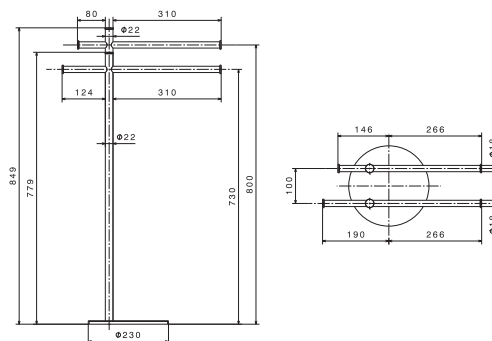

67255 white ceramic
67256 black ceramic

00 Neutral

$185

Freestanding soap pump

67260 white ceramic
67261 black ceramic

21 Chrome **$340**
01 Colour **$555**
31 Brushed **$525**
35.099 Silky Gold **$545**
58 Glossy PVD **$665**
59 Brushed PVD **$755**
61 Glossy Gold **$655**
M0 Exclusive metal **$620**

Freestanding toilet brush and holder

67265 white ceramic
67266 black ceramic

21 Chrome **$330**
01 Colour **$680**
31 Brushed **$605**
35.099 Silky Gold **$605**
58 Glossy PVD **$915**
59 Brushed PVD **$980**
61 Glossy Gold **$915**
M0 Exclusive metal **$810**

Freestanding toilet towel rack

67270

21 Chrome **$2095**
01 Colour **$2535**
31 Brushed **$2710**
35.099 Silky Gold **$3175**
58 Glossy PVD **$3975**
59 Brushed PVD **$4790**
61 Glossy Gold **$3975**
M0 Exclusive metal **$3245**