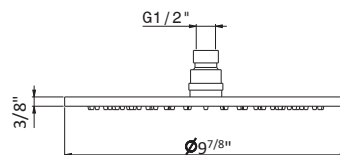

SHOWER HEADS

Brass round 10" showerhead

- **21.018** Chrome $945
- **01.093** Matt Black $1475
- **01.014** Matt White $1475
- **31.023** Brushed Bronze $1735
- **31.028** Brushed Nickel $1735
- **35.099** Silky Gold $2050
- **58.061** PVD Copper Bronze $2750
- **58.063** PVD Gun Metal $2750
- **59.064** PVD Brushed Gun Metal $3565
- **59.067** PVD Brushed Copper Bronze $3565
- **59.097** PVD Brushed Gold $3565
- **59.098** PVD Brushed Pale Gold $3565
- **61.020** PVD Glossy Gold $2750
- **M0.** Exclusive Metal $1965