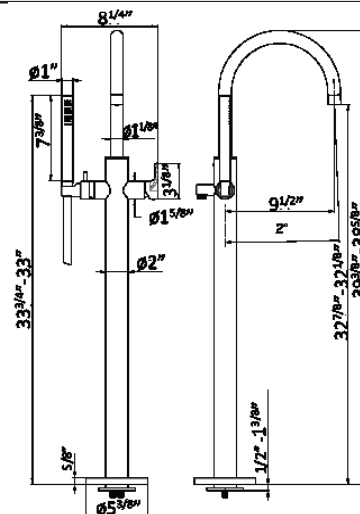

BATH COLLECTION

New!

Bath group consisting of concealed single lever bath mixer with diverter, wall spout and shower set.
Flow rates: Spout 5.59GPM; Handshower 3.39GPM

- **21.018** Chrome $1595
- **01.014** Matt White $1875
- **01.093** Matt Black $1875
- **M0.070*** Titanium Satin $2170
- **M0.071*** Gold Satin $2170
- **M0.072*** Copper Satin $2170
- **M0.075*** Copper Glossy $2170

* With M0. finishes the hose is Matt Black

Cartridge: 14720.00.000 $100

ROUGH IN REQUIRED:
31031.00.000 - Wall Rough in $1895

Deck mounted tub filler set.
Including: spout, mixer, diverter, handshower
Right handle is diverter, left handle is volume and temperature control
Flow rates: Spout 4.33GPM; Handshower 3.02GPM

- **21.018** Chrome $2595
- **01.014** Matt White $2975
- **01.093** Matt Black $2975
- **M0.070** Titanium Satin $3390
- **M0.071** Gold Satin $3390
- **M0.072** Copper Satin $3390
- **M0.075** Copper Glossy $3390

Cartridge: 14720.00.000 $100

New!

Floor mounted tub filler set.
Including: spout, mixer, diverter, handshower
Flow rates: Spout 4.60GPM; Handshower 3.87GPM

- **21.018** Chrome $3395
- **01.014** Matt White $3625
- **01.093** Matt Black $3625
- **M0.070*** Titanium Satin $4175
- **M0.071*** Gold Satin $4175
- **M0.072*** Copper Satin $4175
- **M0.075*** Copper Glossy $4175

* With M0. finishes the hose is Matt Black

Cartridge: 14720.00.000 $100

ROUGH IN REQUIRED:
27819.00.000 - Tub filler Rough in $820 ✓
See page 118 for roughs

69487

Tub Spout with 1/2" Connections
Flow rate: 8.9GPM

- **21.018** Chrome $595
- **01.014** Matt White $655
- **01.093** Matt Black $655
- **M0.070** Titanium Satin $855
- **M0.071** Gold Satin $855
- **M0.072** Copper Satin $855
- **M0.075** Copper Glossy $855

For shower components, see Wellness, page 88

✓ = in stock
Ships in 24 hours

orders@streamlinecanada.ca • orderdesk@aloredesign.com • 1-866-503-9796