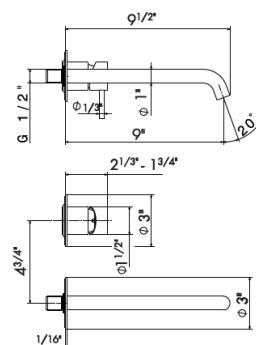

Single lever wall mounted basin mixer without pop-up waste set.

- **50.050** Stainless Steel **$895**
- **59.064** PVD Brushed Gun Metal **$1260**
- **59.067** PVD Brushed Copper Bronze **$1260**
- **59.097** PVD Brushed Gold **$1260**
- **59.098** PVD Brushed Pale Gold **$1260**

Cartridge: 14720.00.000 **$100**

ROUGH IN REQUIRED:
27852.00.000 - Wall lav rough in **$475** ✓