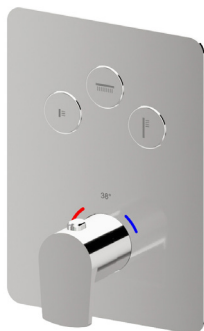

See page 118 for roughs

69871E

New!

Thermostatic concealed mixer with a handle for temperature control and ON/OFF diverter buttons. 1st push is light flow, 2nd push full flow. Button is flush in off position.