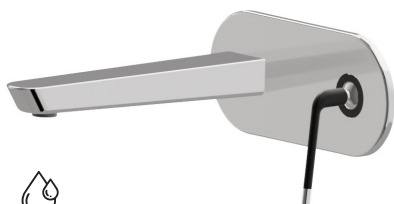

68429E

Single-lever wall mixer without pop-up waste set.

- **05.093** Chrome + Matt Black **$1180**
- **01.093** Matt Black **$1370**
- **31.028** Brushed Nickel **$1335**
- **58.061** Copper Bronze PVD **$1775**
- **59.064** Brushed Gun Metal PVD **$1965**
- **61.020** PVD Glossy Gold **$1775**
- **M2.070** Titanium Satin & Matt Black **$1645**
- **M2.071** Gold Satin & Matt Black **$1645**
- **M2.072** Copper Satin & Matt Black **$1645**
- **M2.075** Glossy Copper & Matt Black **$1645**

ROUGH IN REQUIRED:
27855.00.000 - Wall lav rough in **$790** ✓
See page 118 for roughs

Cartridge: 25925.00.000 **$145**