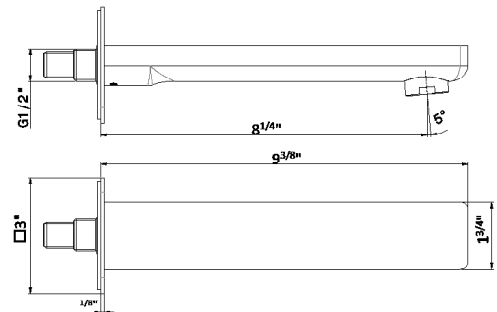

72688

Wall tub spout with 1/2" connection. L= 210mm

- **21.018** Chrome **$695**
- **01.014** Matt White **$750**
- **01.093** Matt Black **$750**
- **M0.070** Titanium Satin **$850**
- **M0.071** Gold Satin **$850**
- **M0.072** Copper Satin **$850**
- **M0.075** Copper Glossy **$850**