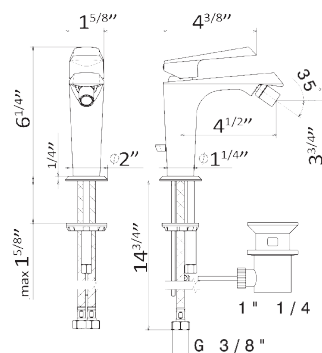

BIDET MIXER

New!

Single-lever bidet mixer with pop-up waste set.

- **21.018** Chrome **$870**
- **01.093** Matt Black **$1115**
- **31.028** Brushed Nickel **$1240**
- **35.099** Silky Gold **$1620**

Cartridge: 25976.00.000 **$135**

68925