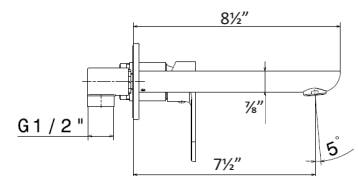

EXTRO

The lovely fresh and contemporary style together with a fanciful and unique versatility: the new EXTRO collection by Newform smoothly fits in international settings thanks to the ability to tune its personality and its design in different visions and markets. A rich and wide range makes this series easy to bring into any context, celebrating the functionality with style and simplicity.

BASIN MIXERS

69312

230

Single lever basin mixer without pop-up waste set.
3/8" female connection hoses.

21.018 Chrome **$395**

Cartridge: 25974.00.000 **$90**

1/4" press button drain. Height min. 5/8" - max. 2 2/3"

21.018 Chrome **$195**

69315

230

Single lever vessel basin mixer without pop-up waste set.
3/8" female connection hoses.

21.018 Chrome **$630**

Cartridge: 25974.00.000 **$90**

1/4" press button drain. Height min. 5/8" - max. 2 2/3"

21.018 Chrome **$195**

69328

230

Single lever wall mounted basin mixer without pop-up waste set.

21.018 Chrome **$695**

Cartridge: 14720.00.000 **$105**

1/4" press button drain. Height min. 5/8" - max. 2 2/3"

21.018 Chrome **$195**