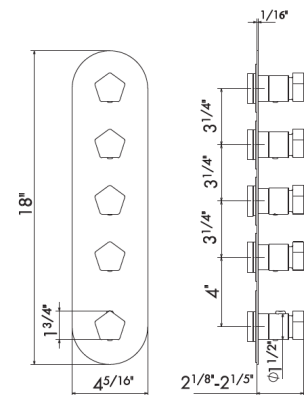

69804E

Thermostatic multifunction selectors with 4-ways out. 3/4" inlets and outlets.

- 05.093 Chrome & Matt Black $2595
- 62.093 PVD Glossy Gold & Matt Black $4210

ROUGH IN REQUIRED:
27878.00.000 - 4 function rough in $2735
See page 118 for roughs