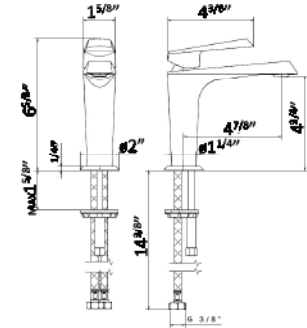

68915

Single-lever basin mixer without pop-up waste set.
High version for above counter washbasins.
3/8" female connection hoses.

- 21.018 Chrome $1020
- 01.093 Matt Black $1055
- 31.028 Brushed Nickel $1110
- 35.099 Silky Gold $1375

Cartridge: 25976.00.000 $135