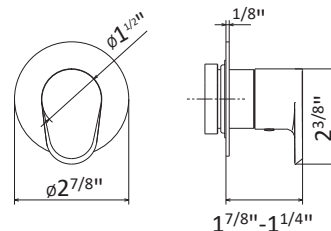

CONCEALED THERMOSTATIC MIXERS

Thermostatic concealed mixer with one handle for temperature control and one handle for diverter with flow regulator.
3/4" inlets with adapter to 1/2", 1/2" outlets.

- 21.018 Chrome $615
- 01.093 Matt Black $895
- 31.028 Brushed Nickel $710
- 35.099 Silky Gold $985

ROUGH IN REQUIRED:
31061.00.000 - 1 or 2 ways out $1475 ✓
See page 118 for roughs

Thermostatic concealed mixer to combine with a stop valve or a diverter with stop.
3/4" inlets and outlets with adapters to 1/2".

- 21.018 Chrome $380
- 01.093 Matt Black $550
- 31.028 Brushed Nickel $460
- 35.099 Silky Gold $590

ROUGH IN REQUIRED:
27890.00.000 - Thermostatic Rough $930 ✓
See page 118 for roughs

STOP VALVE

Concealed external control
3/4" inlets and outlets with adapters to 1/2".

- 21.018 Chrome $280
- 01.093 Matt Black $420
- 31.028 Brushed Nickel $350
- 35.099 Silky Gold $470

ROUGH IN REQUIRED:
27891.00.000 - Stop valve rough in $510 ✓
27892.00.000 - Diverter rough in $510

2 FUNCTION THERMOSTATIC MIXERS

New!

Thermostatic multifunction selectors with 2-ways out.
3/4" inlets and outlets. Can be installed Horizontally.

- 21.018 Chrome $875
- 01.093 Matt Black $1185
- 31.028 Brushed Nickel $1095
- 35.099 Silky Gold $1460

ROUGH IN REQUIRED:
31063.00.000 - 2 function rough in $1890
See page 118 for roughs