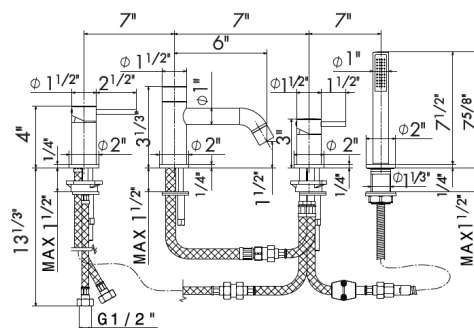

Wall spout for basin group with 3/4" connection.
Flow rate: 9.33GPM

- 21.018 Chrome $505
- 01.014 Matt White $515
- 01.093 Matt Black $515
- 58.061 PVD Copper Bronze $690
- 58.063 PVD Gun Metal $690
- 61.020 PVD Glossy Gold $690
- M0.070 Titanium Satin $585
- M0.071 Gold Satin $585
- M0.072 Copper Satin $585
- M0.075 Copper Glossy $585
- M0.077 Carbon Satin $585

9787