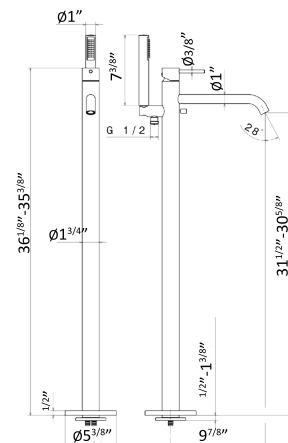

TUB FILLERS

New!

Floor mounted tub filler set.
Including: spout, mixer, diverter, handshower
Flow rates: Spout 4.60GPM; Handshower 3.87GPM

- 21.018 Chrome $3015
- 01.014 Matt White $3170
- 01.093 Matt Black $3170
- 58.061 PVD Copper Bronze $5065
- 58.063 PVD Gun Metal $5065
- 61.020 PVD Glossy Gold $5065
- M0.070* Titanium Satin $3315
- M0.071* Gold Satin $3315
- M0.072* Copper Satin $3315
- M0.075* Copper Glossy $3315
- M0.077* Carbon Satin $3315

* With M0. finishes the hose is Matt Black

Cartridge: 14720.00.000 $100

ROUGH IN REQUIRED:
27819.00.000 - Tub filler Rough in $820 ✓

4278E

New!

Wall mounted tub filler set.
Including: spout, mixer, diverter, handshower
Flow rates: Spout 5.56GPM; Handshower 3.08GPM

- 21.018 Chrome $1575
- 01.014 Matt White $1680
- 01.093 Matt Black $1680
- 58.061 PVD Copper Bronze $3265
- 58.063 PVD Gun Metal $3265
- 61.020 PVD Glossy Gold $3265
- M0.070* Titanium Satin $2025
- M0.071* Gold Satin $2025
- M0.072* Copper Satin $2025
- M0.075* Copper Glossy $2025
- M0.077* Carbon Satin $2025

* With M0. finishes the hose is Matt Black

Cartridge: 14720.00.000 $100

ROUGH IN REQUIRED:
31031.00.000 - Wall rough in $1895

4272E

Deck mounted tub filler set.
Including: spout, mixer, diverter, handshower
Right handle is diverter, left handle is volume and temperature control. Flow rates: Spout 3.97GPM; Handshower 3.72GPM

- 21.018 Chrome $2520
- 01.014 Matt White $2925
- 01.093 Matt Black $2925
- 58.061 PVD Copper Bronze $4050
- 58.063 PVD Gun Metal $4050
- 61.020 PVD Glossy Gold $4050
- M0.070 Titanium Satin $3225
- M0.071 Gold Satin $3225
- M0.072 Copper Satin $3225
- M0.075 Copper Glossy $3225
- M0.077 Carbon Satin $3225

Cartridge: 14720.00.000 $100

Diverter cartridge: 11576.00.000 $135

4280C