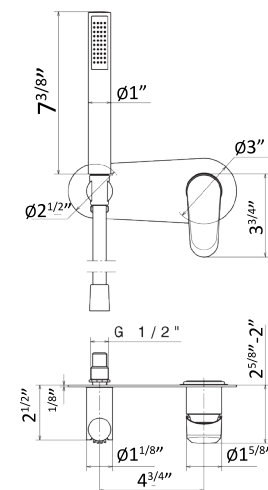

Shower Mixer with handshower and hose

- 21.018 Chrome $860
- 01.093 Matt Black $1080
- 31.028 Brushed Nickel $1055
- 35.099 Silky Gold $1410

ROUGH IN REQUIRED
27852.00.000 - Wall lav rough in $475 ✓
See page 118 for roughs