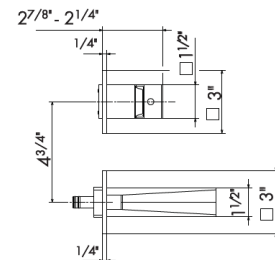

230

1/4" press button drain. Height min. 5/8" - max. 2 2/3"

- **21.018** Chrome $195
- **01.093** Matt Black $405
- **01.014** Matt White $405