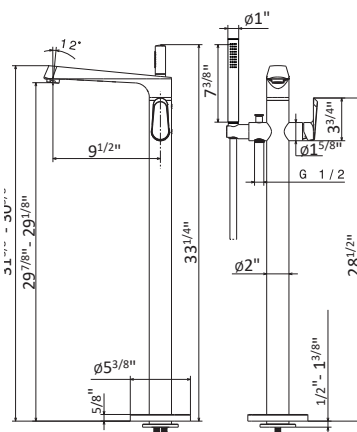

68984E

Floor mounted tub filler set.
Including: spout, mixer, diverter, handshower
Flow rates: Spout 4.60GPM; Handshower 3.87GPM

- 21.018 Chrome $3415
- 01.093 Matt Black $3670
- 31.028 Brushed Nickel $3740
- 35.099 Silky Gold $4670

Cartridge: 14720.00.000 $100

ROUGH IN REQUIRED:
27819.00.000 - Tub filler Rough in $820 ✓
See page 118 for roughs