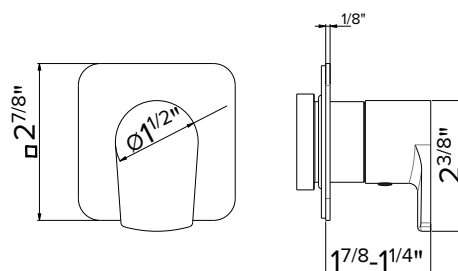

ROUGH IN REQUIRED:

- **27891.00.000** - Stop valve rough in $510 ✓
- **27892.00.000** - Diverter rough in $510

- Extension Kit 27898.00.000 $160
- Cartridge 11584.00.000 $150