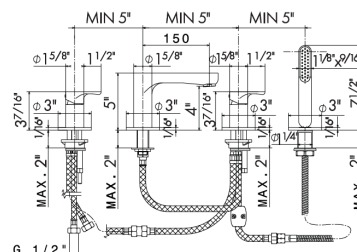

BATH COLLECTION

New!

Bath group consisting of concealed single lever bath mixer with diverter, wall spout and shower set.
Flow rates: Spout 5.59GPM; Handshower 3.39GPM

- **21.018** Chrome $1595
- **01.014** Matt White $1875
- **01.093** Matt Black $1875
- **M0.070*** Titanium Satin $2170
- **M0.071*** Gold Satin $2170
- **M0.072*** Copper Satin $2170
- **M0.075*** Copper Glossy $2170

* With M0. finishes the hose is Matt Black

Cartridge: 14720.00.000 $100

ROUGH IN REQUIRED:
31031.00.000 - Wall Rough in $1895

Deck mounted tub filler set.
Including: spout, mixer, diverter, handshower
Right handle is diverter, left handle is volume and temperature control
Flow rates: Spout 4.33GPM; Handshower 3.02GPM

- **21.018** Chrome $2595
- **01.014** Matt White $2975
- **01.093** Matt Black $2975
- **M0.070** Titanium Satin $3390
- **M0.071** Gold Satin $3390
- **M0.072** Copper Satin $3390
- **M0.075** Copper Glossy $3390

Cartridge: 14720.00.000 $100

New!

Floor mounted tub filler set.
Including: spout, mixer, diverter, handshower
Flow rates: Spout 4.60GPM; Handshower 3.87GPM

- **21.018** Chrome $3395
- **01.014** Matt White $3625
- **01.093** Matt Black $3625
- **M0.070*** Titanium Satin $4175
- **M0.071*** Gold Satin $4175
- **M0.072*** Copper Satin $4175
- **M0.075*** Copper Glossy $4175

* With M0. finishes the hose is Matt Black

Cartridge: 14720.00.000 $100

ROUGH IN REQUIRED:
27819.00.000 - Tub filler Rough in $820 ✓
See page 118 for roughs

69487

Tub Spout with 1/2" Connections
Flow rate: 8.9GPM

- **21.018** Chrome $595
- **01.014** Matt White $655
- **01.093** Matt Black $655
- **M0.070** Titanium Satin $855
- **M0.071** Gold Satin $855
- **M0.072** Copper Satin $855
- **M0.075** Copper Glossy $855

For shower components, see Wellness, page 88

✓ = in stock
Ships in 24 hours

orders@streamlinecanada.ca • orderdesk@aloredesign.com • 1-866-503-9796