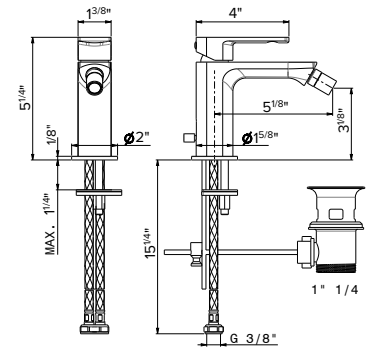

BASIN MIXERS

Single-lever bidet mixer with 1/4" pop-up waste set.
3/8" female connection hoses.

- **21.018** Chrome **$855**
- **01.014** Matt White **$1075**
- **01.093** Matt Black **$1075**
- **35.099** Silky Gold **$1495**

72025

Cartridge: 25976.00.000 **$135**