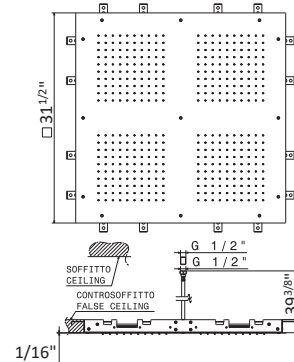

70015

Steel square 31.5" concealed showerhead

- **21.018** Chrome **\$15,995**

26595

ABS round 8" showerhead
Replaces previous 67793 & 67794

- **21.018** Chrome **\$365**
- **01.093** Matt Black **\$590**

26598