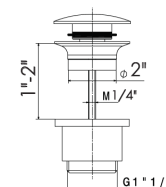

ROUGH IN REQUIRED:
27855.00.000 - Wall lav rough in **\$790** ✓
See page 118 for roughs

Cartridge: 25925.00.000 **\$145**

230

1/4" press button drain. Height min. 5/8" - max. 2 2/3"

- 21.018** Chrome **\$195**
- 01.093** Matt Black **\$405**
- 31.028** Brushed Nickel **\$420**
- 58.061** PVD Copper Bronze **\$435**
- 59.064** Brushed Gun Metal PVD **\$520**
- 61.020** PVD Glossy Gold **\$435**
- M0** Exclusive metal **\$540**