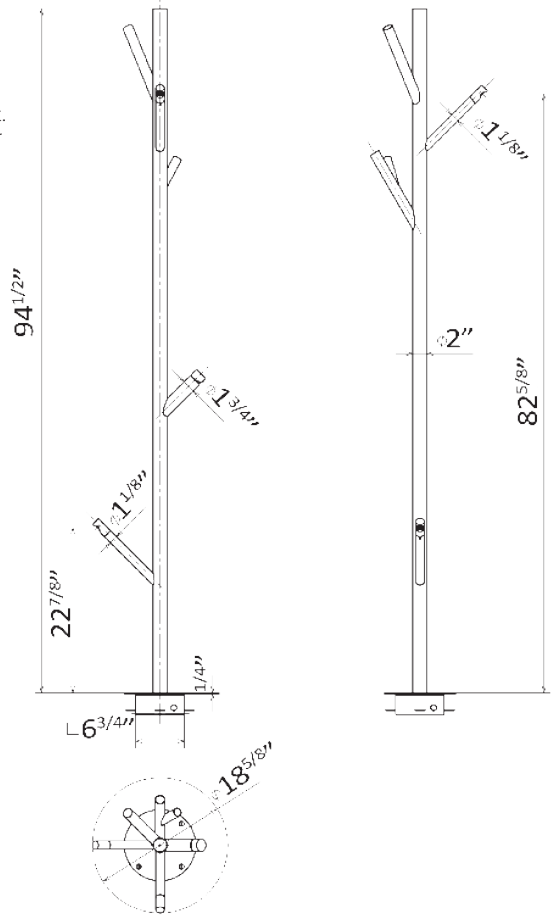

OUTDOOR

Newform introduces its vision of wellness by creating harmony between the mind and body, and a balance between health and beauty.

Floor-mounted shower pillar, ideal for outdoor use. Complete with shower head and lower spout. Incorporated mixer and diverter. With floor box for rough-in.

80.149 Natural Brass

$9995

695

External part Stainless Steel double floor-mounted shower pillar, ideal for outside use. Crossed version. Available with remote floor control, art. 62289, or alternatively with concealed mixer of your choice.

● **50.050** Stainless Steel

$19,495

463EX

ROUGH IN REQUIRED:
31070.00.000

$1155