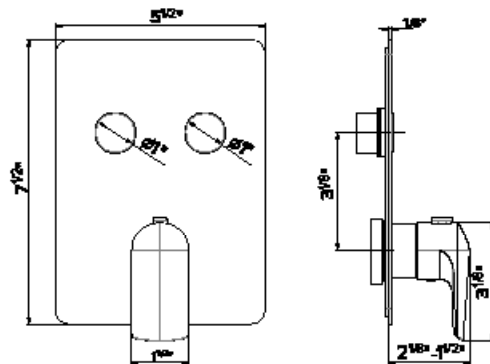

70430E

Thermostatic concealed mixer with a handle for temperature control and ON/OFF diverter buttons
1st push is light flow, 2nd push full flow.
Button is flush in off position.

- **21.018** Chrome $785
- **01.014** Matt White $965
- **01.093** Matt Black $965
- **58.061** PVD Copper Bronze $1455
- **58.063** PVD Gun Metal $1455
- **61.020** PVD Glossy Gold $1455

ROUGH IN REQUIRED:
27752.00.000 - 3 way Rough In $1440 ✓