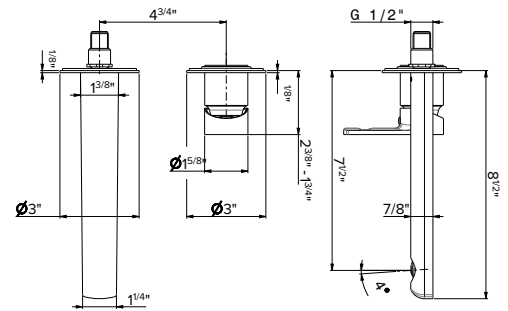

WALL MIXER GROUPS

Single-lever wall mixer without pop-up waste set.

- **21.018** Chrome **$875**
- **01.014** Matt White **$985**
- **01.093** Matt Black **$985**
- **35.099** Silky Gold **$1200**

72028E

Cartridge: 14720.00.000 **$100**

ROUGH IN REQUIRED:
27852.00.000 - Wall lav rough in **$475 ✓**

Single-lever wall mixer without pop-up waste set.

- **21.018** Chrome **$895**
- **01.014** Matt White **$995**
- **01.093** Matt Black **$995**
- **35.099** Silky Gold **$1280**

72030E

Cartridge: 14720.00.000 **$100**

ROUGH IN REQUIRED:
27852.00.000 - Wall lav rough in **$475 ✓**