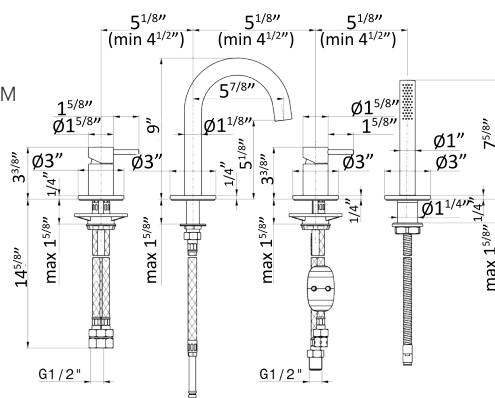

BATH COLLECTION

Wall mounted tub filler set.
Including: spout, mixer, diverter, handshower
Flow rates: Spout 5.34GPM; Handshower 3.43GPM

- **50.050** Stainless Steel **$2570**
- **59.064** PVD Brushed Gun Metal **$3615**
- **59.067** PVD Brushed Copper Bronze **$3615**
- **59.097** PVD Brushed Gold **$3615**
- **59.098** PVD Brushed Pale Gold **$3615**

Cartridge: **25912.00.000** **$120**

ROUGH IN REQUIRED:
31031.00.000 - Wall tub filler Rough **$1895**

See page 118 for roughs

Floor mounted tub filler set.
Including: spout, mixer, diverter, handshower
Flow rates: Spout 5.07GPM; Handshower 3.50GPM

- **50.050** Stainless Steel **$3915**
- **59.064** PVD Brushed Gun Metal **$5570**
- **59.067** PVD Brushed Copper Bronze **$5570**
- **59.097** PVD Brushed Gold **$5570**
- **59.098** PVD Brushed Pale Gold **$5570**

Cartridge: **14720.00.000** **$100**

ROUGH IN REQUIRED:
27819.00.000 - Tub filler Rough in **$820** ✓

See page 118 for roughs

69682XC

Deck mounted tub filler set.
Including: spout, mixer, diverter, handshower
Right handle is diverter, left handle is volume and temperature control
Flow rates: Spout 4.22GPM; Handshower 2.92GPM

- **50.050** Stainless Steel **$3940**
- **59.064** PVD Brushed Gun Metal **$4260**
- **59.067** PVD Brushed Copper Bronze **$4260**
- **59.097** PVD Brushed Gold **$4260**
- **59.098** PVD Brushed Pale Gold **$4260**

Cartridge: **14720.00.000** **$100**

Diverter Cartridge: **11576.00.000** **$135**

Tub spout with 3/4" connections
Flow rate: 9.01GPM

- **50.050** Stainless Steel **$605**
- **59.064** PVD Brushed Gun Metal **$740**
- **59.067** PVD Brushed Copper Bronze **$740**
- **59.097** PVD Brushed Gold **$740**
- **59.098** PVD Brushed Pale Gold **$740**

For shower components, see Wellness Stainless Steel Components, page 103

✓ = in stock
Ships in 24 hours

orders@streamlinecanada.ca • orderdesk@aloredesign.com • 1-866-503-9796