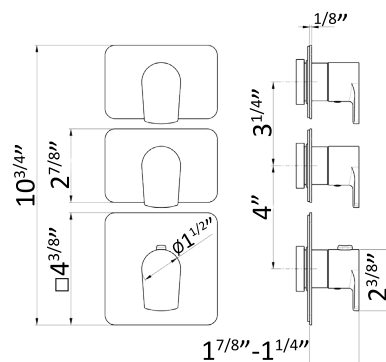

ROUGH IN REQUIRED:

- **31063.00.000** - 2 function rough in $1890 ✓
- See page 118 for roughs