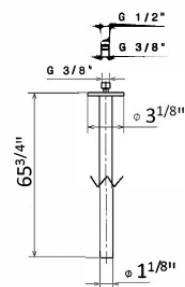

65844

More finishes available on p.90

Ceiling spout for basin group with 1/2" connection.
L = 65 3/4"

- **21.018** Chrome **$2540**
- **01.014** Matt White **$2930**
- **01.093** Matt Black **$2930**
- **M0.070** Titanium Satin **$3195**
- **M0.071** Gold Satin **$3195**
- **M0.072** Copper Satin **$3195**
- **M0.075** Copper Glossy **$3195**