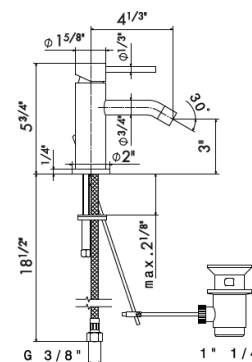

Single-lever bidet mixer with 1/4" pop-up waste set. 3/8" female connection hoses.

● 21.018	Chrome	$780
● 01.014	Matt White	$1025
● 01.093	Matt Black	$1025
● 58.061	PVD Copper Bronze	$1480
● 58.063	PVD Gun Metal	$1480
● 61.020	PVD Glossy Gold	$1480
● M0.070	Titanium Satin	$1230
● M0.071	Gold Satin	$1230
● M0.072	Copper Satin	$1230
● M0.075	Copper Glossy	$1230
● M0.077	Carbon Satin	$1230

Cartridge: 14720.00.000 $100