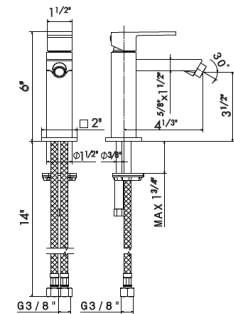

BIDET MIXER

66427

Single-lever bidet mixer without pop-up waste set.
3/8" female connection hoses.

- 21.018 Chrome **\$1060**
- 01.014 Matt White **\$1390**
- 01.093 Matt Black **\$1390**

Cartridge: 14720.00.000 **\$105**