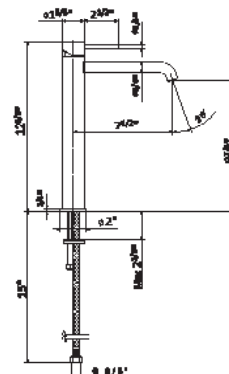

Cartridge: **25946.00.000** **\$85**

1/4" press button drain. Height min. 5/8" - max. 2 5/8"

- 50.050** Stainless Steel **\$185**
- 59.067** PVD Brushed Copper Bronze **\$315**
- 59.064** PVD Brushed Gun Metal **\$315**
- 59.097** PVD Brushed Gold **\$315**
- 59.098** PVD Brushed Pale Gold **\$315**