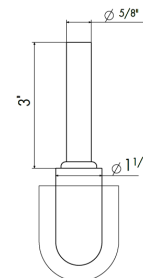

21.018 Chrome
01.014 Matt White
01.093 Matt Black

31.023 Brushed bronze
31.028 Brushed nickel
58.061 Copper bronze PVD

58.063 Gun metal PVD
59.064 Brushed gun metal PVD
59.066 PVD Steel

59.067 PVD Br.Copper Bronze
59.097 PVD Brushed Gold
59.098 PVD Brushed Pale Gold

61.020 Glossy Gold
M0.070 Titanium satin
M0.071 Gold satin

M0.072 Copper satin
M0.075 Copper glossy
M0.077 Carbon Satin