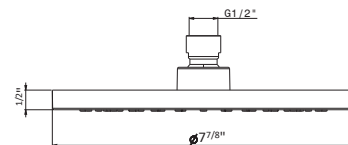

70015

Steel square 31.5" concealed showerhead

- **21.018** Chrome **\$15,995**

26595

ABS round 8" showerhead
Replaces previous 67793 & 67794

- **21.018** Chrome **\$365**
- **01.093** Matt Black **\$590**

26598