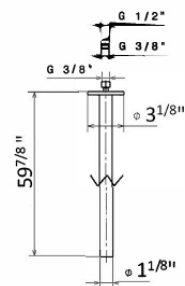

65843

More finishes available on p.90

Ceiling spout for basin group with 1/2" connection.
L = 59 7/8"

- **21.018** Chrome **$2150**
- **01.014** Matt White **$2475**
- **01.093** Matt Black **$2475**
- **M0.070** Titanium Satin **$2725**
- **M0.071** Gold Satin **$2725**
- **M0.072** Copper Satin **$2725**
- **M0.075** Copper Glossy **$2725**