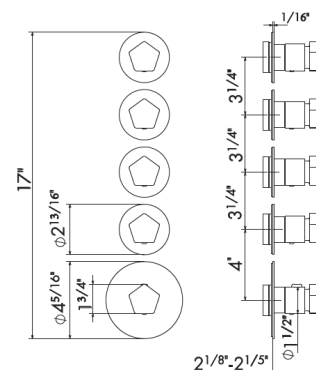

Thermostatic multifunction selectors with 4-ways out. 3/4" inlets and outlets. Can be installed Horizontally.

- 05.093 Chrome & Matt Black \$2555
- 62.093 PVD Glossy Gold & Matt Black \$3835

ROUGH IN REQUIRED:
27878.00.000 - 4 function rough in \$2735
 See page 118 for roughs