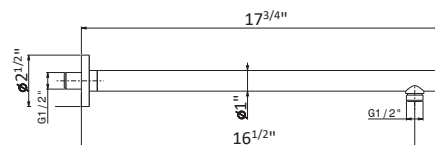

29390X

50.050 Stainless Steel

$395

27692

- 21.018 Chrome $650
- 01.093 Matt Black $665
- 01.014 Matt White $665
- 31.023 Brushed Bronze $820
- 31.028 Brushed Nickel $820
- 35.099 Silky Gold $890
- 58.061 PVD Copper Bronze $1100
- 58.063 PVD Gun Metal $1100
- 59.064 PVD Brushed Gun Metal $1170
- 59.098 PVD Brushed Pale Gold $1170
- 61.020 PVD Glossy Gold $1100
- M0. Exclusive Metal $820

Square brass 12" wall arm