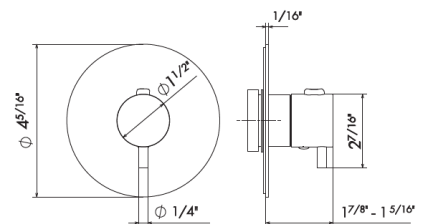

2-3-4 FUNCTION THERMOSTATIC MIXERS

Details on pages 63 & 64

67609E

67603E

67600E

67604E

67601E