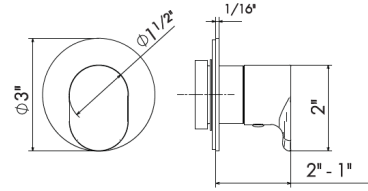

67636E

ROUGH IN REQUIRED:
27891.00.000 - Stop valve rough in \$510 ✓
27892.00.000 - Diverter rough in \$510

2 FUNCTION THERMOSTATIC MIXERS

New!

Thermostatic multifunction selectors with 2-ways out.
3/4" inlets and outlets. Can be installed Horizontally.