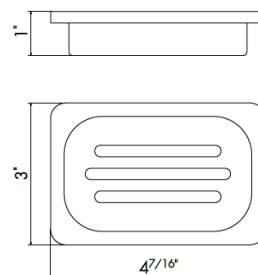

21805 white ceramic
21806 black ceramic

Replacement tumbler - freestanding and wall mounted

00 Neutral

$170