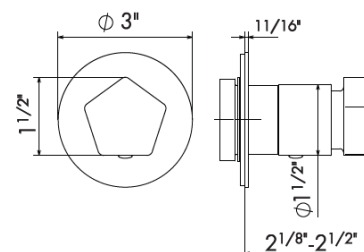

WALL MIXER GROUPS

69730E

Widespread wall mounted basin mixer without pop-up waste set. Long spout.

- 05.093 Chrome & Matt Black $1670
- 62.093 PVD Glossy Gold & Matt Black $2225

Cold Cartridge: 11559.00.000 $105
Hot Cartridge: 11559SX.00.000 $105

ROUGH IN REQUIRED:
27858.00.000 - Wall lav rough in $715
See page 118 for roughs

230

1/4" press button drain. Height min. 5/8" - max. 2 2/3"

- 21.018 Chrome $195
- 01.093 Matt Black $405
- 61.020 PVD Glossy Gold $435

CONCEALED THERMOSTATIC MIXERS

69808E

Thermostatic concealed mixer with one handle for temperature control and one handle for diverter with flow regulator.
3/4" inlets with adapter to 1/2". 1/2" outlets.

- 05.093 Chrome & Matt Black $1135
- 62.093 PVD Glossy Gold & Matt Black $1620

ROUGH IN REQUIRED:
31061.00.000 - 1 or 2 ways out $1475 ✓
See page 118 for roughs

69807E

Thermostatic concealed mixer to combine with a stop valve or a diverter with stop.
3/4" inlets and outlets with adapters to 1/2".

- 05.093 Chrome & Matt Black $670
- 62.093 PVD Glossy Gold & Matt Black $960

ROUGH IN REQUIRED:
27890.00.000 - Thermostatic Rough $930 ✓
See page 118 for roughs

STOP VALVE

69806E

Concealed external control
3/4" inlets and outlets with adapters to 1/2".

- 05.093 Chrome & Matt Black $535
- 62.093 PVD Glossy Gold & Matt Black $720

ROUGH IN REQUIRED:
27891.00.000 - Stop valve rough in $510 ✓
27892.00.000 - Diverter rough in $510

Extension Kit 27898.00.000 $160
Cartridge 11584.00.000 $150