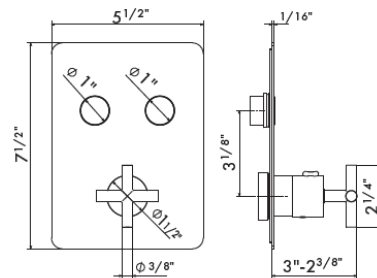

Thermostatic concealed mixer with a handle for temperature control and ON/OFF diverter buttons
1st push is light flow, 2nd push full flow. Button is flush in off position.

● 21.018 Chrome	\$890	chic luxury	\$955
● 01.093 Matt Black	\$1045		\$1120
● 31.023 Brushed Bronze	\$1350		\$1450
● 58.061 PVD Copper Bronze	\$1430		\$1515
● 58.063 PVD Gun Metal	\$1430		\$1515
● 59.098 PVD Brushed Pale Gold	\$1585		\$1680
● 61.020 PVD Glossy Gold	\$1430		\$1515