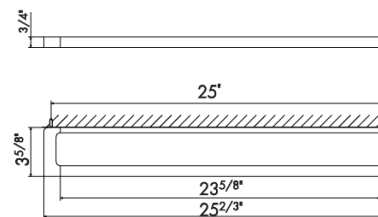

62928

Wall mounted towel rail - 18"

21 Chrome	\$595
01 Colour	\$875
35.099 Silky Gold	\$995
58 Glossy PVD	\$1215
61 Glossy Gold	\$1115

62929

Wall mounted towel rail - 24"

21 Chrome	\$675
01 Colour	\$965
35.099 Silky Gold	\$1100
58 Glossy PVD	\$1265
61 Glossy Gold	\$1170