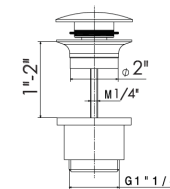

BASIN MIXERS

Single-lever bidet mixer with 1/4" pop-up waste set.
3/8" female connection hoses.

- **21.018** Chrome **$855**
- **01.014** Matt White **$1075**
- **01.093** Matt Black **$1075**
- **35.099** Silky Gold **$1495**

72025

Cartridge: 25976.00.000 **$135**

WALL MIXER GROUPS

Single-lever wall mixer without pop-up waste set.

- **21.018** Chrome **$875**
- **01.014** Matt White **$985**
- **01.093** Matt Black **$985**
- **35.099** Silky Gold **$1200**

72028E

Cartridge: 14720.00.000 **$100**

ROUGH IN REQUIRED:
27852.00.000 - Wall lav rough in **$475 ✓**

Single-lever wall mixer without pop-up waste set.

- **21.018** Chrome **$895**
- **01.014** Matt White **$995**
- **01.093** Matt Black **$995**
- **35.099** Silky Gold **$1280**

72030E

Cartridge: 14720.00.000 **$100**

ROUGH IN REQUIRED:
27852.00.000 - Wall lav rough in **$475 ✓**

1/4" press button drain. Height min. 5/8" - max. 2 2/3"

- **21.018** Chrome **$195**
- **01.014** Matt White **$405**
- **01.014** Matt Black **$405**
- **35.099** Soft Gold **$425**

CONCEALED THERMOSTATIC MIXERS

Thermostatic concealed mixer with 1 outlet.
To combine with a stop valve.

- **21.018** Chrome **$585**
- **01.014** Matt White **$730**
- **01.093** Matt Black **$730**
- **35.099** Silky Gold **$1085**

67692E

ROUGH IN REQUIRED:
31061.00.000 - 1 or 2 ways out **$1475 ✓**
31020.00.000 - 3 ways out **$1385 ✓**

✓ = in stock
Ships in 24 hours

orders@streamlinecanada.ca • orderdesk@aloredesign.com • 1-866-503-9796