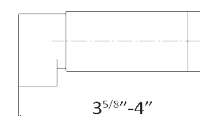

SHOWER

688

Concealed head shower in INOX AISI 316 Stainless Steel, with raining jet and chromatherapy lighting system. Equipped with button control.

- **01.093**
- **46.093**
- **A3.050**
- **A6.050**
- **C3.093**
- **C6.093**
- **M2.070**
- **M2.075**
- **M0.070**
- **M0.075**
- **M3.070**
- **M6.075**

SHOWER HEAD

- Matt Black
- Brushed steel
- Brushed steel
- Brushed steel
- Matt Black
- Matt Black
- Titanium satin
- Copper glossy
- Titanium satin
- Copper glossy
- Titanium satin
- Copper glossy
- Copper glossy

EXTERNAL FRAME

- Matt Black
- Matt Black
- Copper glossy
- Titanium satin
- Copper glossy
- Titanium satin
- Matt Black
- Matt Black
- Titanium satin
- Copper glossy
- Copper glossy
- Copper glossy
- Titanium satin

$15,995

69265E

External part of 2 ways out concealed automatic diverter. INOX AISI 316.

To combine with concealed part art. 69266.

- **01.093**
- **46.093**
- **50.050**
- **A3.050**
- **A6.050**
- **C3.093**
- **C6.093**
- **M2.070**
- **M2.075**
- **M0.070**
- **M0.075**
- **M3.070**
- **M6.075**

PLATE

- Matt Black
- Brushed steel
- Brushed steel
- Brushed steel
- Brushed steel
- Matt Black
- Matt Black
- Titanium satin
- Copper glossy
- Titanium satin
- Copper glossy
- Titanium satin
- Copper glossy
- Copper glossy

EXTERNAL FRAME

- Matt Black
- Matt Black
- Brushed steel
- Copper glossy
- Titanium satin
- Copper glossy
- Titanium satin
- Matt Black
- Matt Black
- Titanium satin
- Copper glossy
- Copper glossy
- Titanium satin

$2495

69266

Concealed part.

00.000 Neutral

$825