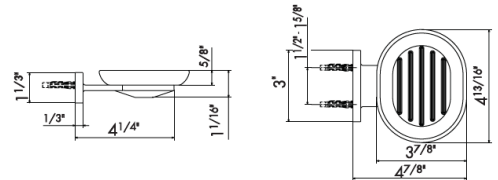

ACCESSORIES

Round and square accessories to go with your faucetry! Available in a multitude of different finishes so you can mix and match. More options available at newform.it

WALL MOUNTED ACCESSORIES - ROUND

67200 white ceramic
67201 black ceramic

Wall mounted soap dish

21 Chrome	$355
01 Colour	$400
31 Brushed	$400
35.099 Silky Gold	$470
58 Glossy PVD	$515
59 Brushed PVD	$615
61 Glossy Gold	$515
M0 Exclusive metal	$470

67205 white ceramic
67206 black ceramic

Wall mounted tumbler

21 Chrome	$365
01 Colour	$410
31 Brushed	$410
35.099 Silky Gold	$475
58 Glossy PVD	$520
59 Brushed PVD	$620
61 Glossy Gold	$520
M0 Exclusive metal	$475