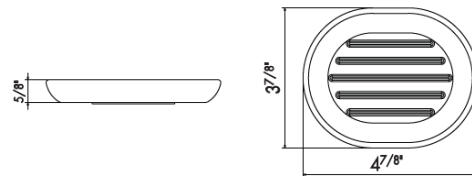

Freestanding tumbler

67255 white ceramic
67256 black ceramic

00 Neutral

$185