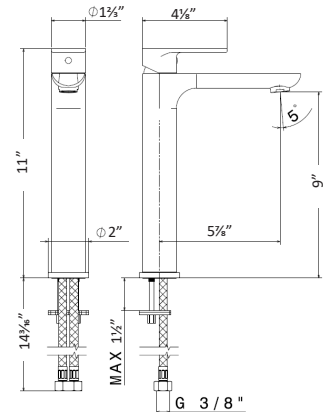

69328

230

Single lever wall mounted basin mixer without pop-up waste set.

21.018 Chrome **$695**

Cartridge: 14720.00.000 **$105**

1/4" press button drain. Height min. 5/8" - max. 2 2/3"

21.018 Chrome **$195**