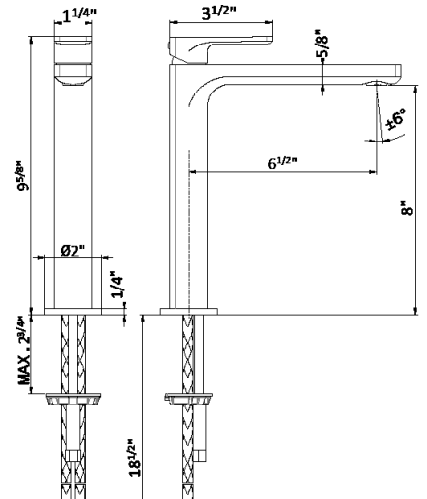

New!

B-EASY

A name born of a premise: a product that reflects a new harmony of line and form that does not strive for extreme preciousness, but reconfigures simplicity. A subtle opening, a blocky handle, a body that plays with square and rounded units to seduce the gaze in a three-dimensional illusion. B-EASY is a collection that stops time and luxury for an instant and takes design back to its roots of geometric minimalism.

An invitation to be simple, be natural, be easy.

BASIN MIXERS

72612

Single-lever basin mixer without pop-up waste set.
1/4" press button drain sold separately.
3/8" female connection hoses.

- **21.018** Chrome **$695** ✓
- **01.014** Matt White **$765**
- **01.093** Matt Black **$765** ✓
- **M0.070** Titanium Satin **$1140**
- **M0.071** Gold Satin **$1140** ✓
- **M0.072** Copper Satin **$1140**
- **M0.075** Copper Glossy **$1140**

Cartridge: 25976.00.000 **$135**

72610

Single-lever basin mixer with pop-up waste set.
3/8" female connection hoses.

- **21.018** Chrome **$780**
- **01.014** Matt White **$895**
- **01.093** Matt Black **$895**
- **M0.070** Titanium Satin **$1395**
- **M0.071** Gold Satin **$1395**
- **M0.072** Copper Satin **$1395**
- **M0.075** Copper Glossy **$1395**

Cartridge: 25976.00.000 **$135**

72614

Single-lever basin mixer, medium version, for above counter basin, without pop-up waste set.
3/8" female connection hoses.

- **21.018** Chrome **$995**
- **01.014** Matt White **$1065**
- **01.093** Matt Black **$1065**
- **M0.070** Titanium Satin **$1595**
- **M0.071** Gold Satin **$1595**
- **M0.072** Copper Satin **$1595**
- **M0.075** Copper Glossy **$1595**

Cartridge: 25976.00.000 **$135**