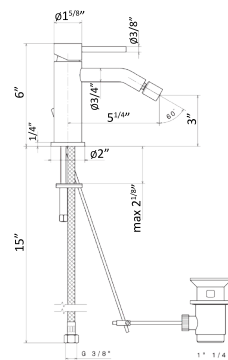

Single-lever bidet mixer with 1/4" pop-up waste set.

- **50.050** Stainless Steel **$1145**
- **59.064** PVD Brushed Gun Metal **$1720**
- **59.067** PVD Brushed Copper Bronze **$1720**
- **59.097** PVD Brushed Gold **$1720**
- **59.098** PVD Brushed Pale Gold **$1720**

Cartridge: 25946.00.000 **$85**