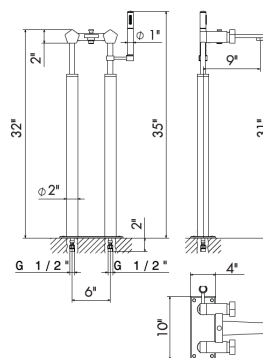

69771

Wall mounted tub filler set.
Including: spout, mixer, diverter, handshower
Flow rates: Spout 4.71GPM; Handshower 4.01GPM

- **05.093** Chrome & Matt Black **$4250**
- **62.093** PVD Glossy Gold & Matt Black **$5420**

Cartridge: 14720.00.000 **$100**