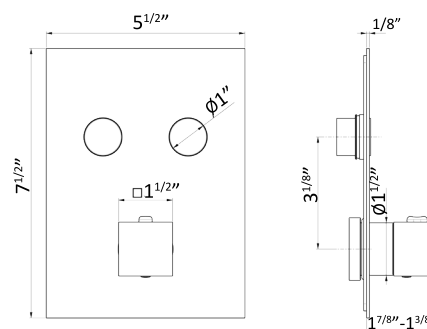

Thermostatic concealed mixer with a handle for temperature control and ON/OFF diverter buttons.
1st push is light flow, 2nd push full flow. Button is flush in off position.

- 21.018 Chrome $795
- 01.014 Matt White $895
- 01.093 Matt Black $895

ROUGH IN REQUIRED:
27751.00.000 - 2 ways out $1375 ✓
See page 118 for roughs