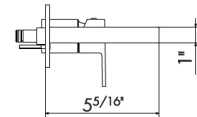

230

1/4" press button drain. Height min. 5/8" - max. 2 2/3"

- **21.018** Chrome $195
- **01.093** Matt Black $405
- **01.014** Matt White $405