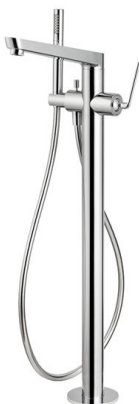

68484E

Floor mounted tub filler set. Including: spout, mixer, diverter, handshower

Flow rates: Spout 4.3GPM; Handshower 4.06GPM

- **05.093** Chrome + Matt Black **$3740**
- **01.093** Matt Black **$3995**
- **31.028** Brushed Nickel **$4135**
- **58.061** Copper Bronze PVD **$5795**
- **59.064** Brushed Gun Metal PVD **$6085**
- **61.020** PVD Glossy Gold **$5795**
- **M2.070*** Titanium Satin & Matt Black **$4665**
- **M2.071*** Gold Satin & Matt Black **$4665**
- **M2.072*** Copper Satin & Matt Black **$4665**
- **M2.075*** Copper Glossy & Matt Black **$4665**

* With M2. finishes the hose is Matt Black

Cartridge: **25950.00.000** **$125**

ROUGH IN REQUIRED:
27819.00.000 - Tub filler Rough in **$820** ✓

For shower components, see Wellness, page 88