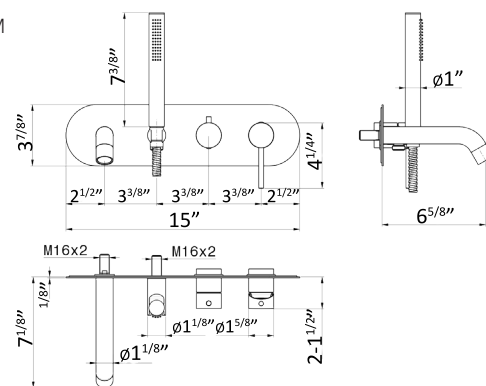

Deck mounted tub filler set.
Including: spout, mixer, diverter, handshower
Right handle is diverter, left handle is volume and temperature control. Flow rates: Spout 3.97GPM; Handshower 3.72GPM