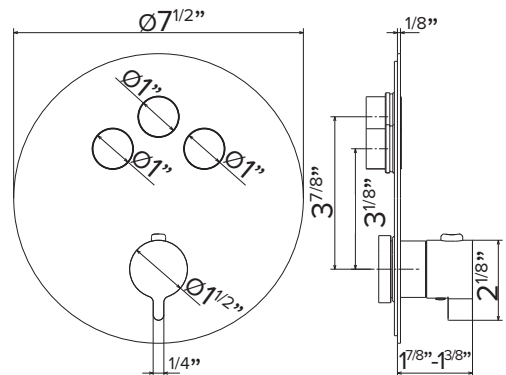

70404E

ROUGH IN REQUIRED:
27752.00.000 - 3 ways out $1440 ✓