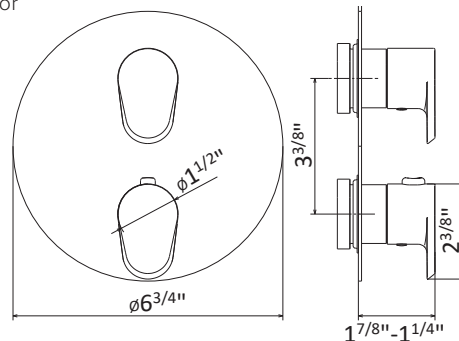

67697E

Thermostatic concealed mixer to combine with a stop valve or a diverter with stop.
3/4" inlets and outlets with adapters to 1/2".

- 21.018 Chrome $380
- 01.093 Matt Black $550
- 31.028 Brushed Nickel $460
- 35.099 Silky Gold $590

ROUGH IN REQUIRED:
27890.00.000 - Thermostatic Rough $930 ✓
See page 118 for roughs