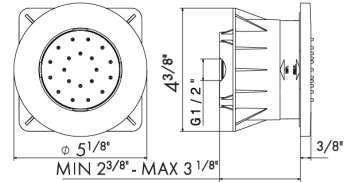

BODY JETS

ABS round adjustable single jet wall mounted showerhead. Built in wall box

- **21.018** Chrome **$565**
- **31.023** Brushed Bronze **$695**
- **31.028** Brushed Nickel **$695**

182

Brass round adjustable single jet wall mounted showerhead. Built in wall box

- **21.018** Chrome **$1375**
- **01.093** Matt Black **$1375**
- **01.014** Matt White **$1375**
- **35.099** Silky Gold **$1565**
- **58.061** PVD Copper Bronze **$1615**
- **58.063** PVD Gun Metal **$1615**
- **59.064** PVD Brushed Gun Metal **$1660**
- **59.098** PVD Brushed Pale Gold **$1660**
- **61.020** PVD Glossy Gold **$1615**
- **M0.** Exclusive Metal **$1420**

562

ABS square adjustable single jet wall mounted showerhead. Built in wall box

- **21.018** Chrome **$595**
- **31.023** Brushed Bronze **$725**
- **31.028** Brushed Nickel **$725**

183

Brass square adjustable single jet wall mounted showerhead. Built in wall box

- **21.018** Chrome **$1455**
- **01.093** Matt Black **$1385**
- **01.014** Matt White **$1385**
- **35.099** Silky Gold **$1640**
- **58.061** PVD Copper Bronze **$1735**
- **58.063** PVD Gun Metal **$1735**
- **59.064** PVD Brushed Gun Metal **$1795**
- **59.098** PVD Brushed Pale Gold **$1795**
- **61.020** PVD Glossy Gold **$1735**
- **M0.** Exclusive Metal **$1485**

563

Brass wall mounted single jet body jet.

- **21.018** Chrome **$355**
- **01.093** Matt Black **$475**
- **01.014** Matt White **$475**
- **31.023** Brushed Bronze **$515**
- **31.028** Brushed Nickel **$515**
- **35.099** Silky Gold **$515**
- **58.061** PVD Copper Bronze **$530**
- **58.063** PVD Gun Metal **$530**
- **59.064** PVD Brushed Gun Metal **$575**
- **59.098** PVD Brushed Pale Gold **$575**
- **61.020** PVD Glossy Gold **$530**
- **M0.** Exclusive Metal **$595**

553

● **M0.070** Titanium satin ● **M0.071** Gold satin ● **M0.072** Copper satin ● **M0.075** Copper glossy ● **M0.077** Carbon Satin