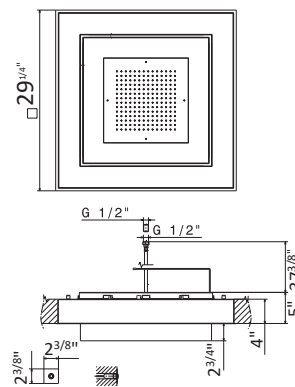

686

Stainless Steel concealed round 16" showerhead with raining jet, waterfall jet, atomizer jet and integrated multicolour automatic lighting system

21.018	Chrome	\$7560
01.014	Matt White	\$7785
01.093	Matt Black	\$7785
31.028	Brushed Nickel	\$7810
35.099	Silky Gold	\$7935
58.061	PVD Copper Bronze	\$11195
59.064	PVD Brushed Gun Metal	\$11750
59.098	PVD Brushed Pale Gold	\$11750
61.020	PVD Glossy Gold	\$11195
M0.	Exclusive Metal	\$8075