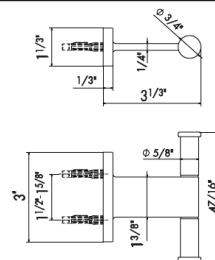

67222

Robe hook

21 Chrome	$370
01 Colour	$400
31 Brushed	$400
35.099 Silky Gold	$475
58 Glossy PVD	$515
59 Brushed PVD	$620
61 Glossy Gold	$515
M0 Exclusive metal	$550