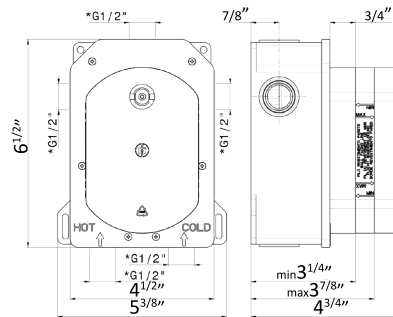

3 ways out Thermostatic rough in

Pair with:
B-Easy - 69882E
O'rama - 67688E
Linfa - 67638E
Haka - 67692E
Blink - 69818E, 69838E, 69848E
Nio - 67698E
XT - 67608E
Park - 69808E
Delta Zero - 69857E
X-Steel - 67663EX
Ergo-Q - 67648E

31020.00.000 Neutral **$1385** ✓

Cartridge: **25920.00.000** **$275**
Diverter Cartridge: **25983.00.000** **$81**