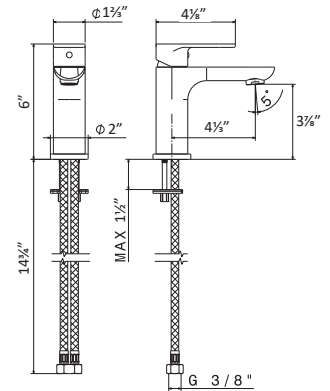

69315

230

Single lever vessel basin mixer without pop-up waste set.
3/8" female connection hoses.

21.018 Chrome **$630**

Cartridge: 25974.00.000 **$90**

1/4" press button drain. Height min. 5/8" - max. 2 2/3"

21.018 Chrome **$195**