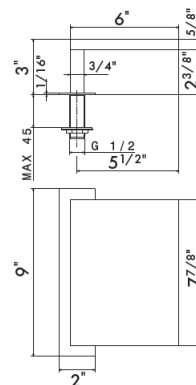

● M0.070 Titanium satin ● M0.071 Gold satin ● M0.072 Copper satin ● M0.075 Copper glossy ● M0.077 Carbon Satin