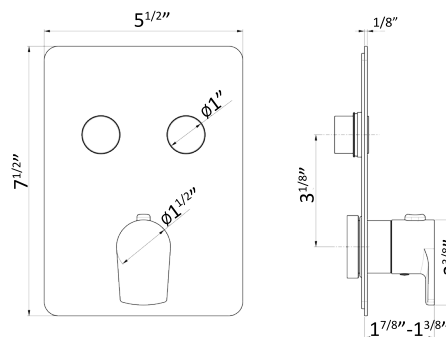

CONCEALED THERMOSTATIC MIXERS

67691E

Thermostatic concealed mixer with 1 outlet. To combine with a stop valve.

- **21.018** Chrome $365
- **01.014** Matt White $545
- **01.093** Matt Black $545
- **35.099** Silky Gold $615

ROUGH IN REQUIRED:

- **27890.00.000** - 1 way out $930 ✓
- Extension Kit 28296.00.000 $160
- Cartridge 25920.00.000 $275

67690E

Thermostatic stop valve

- **21.018** Chrome $305
- **01.014** Matt White $415
- **01.093** Matt Black $415
- **35.099** Silky Gold $470

ROUGH IN REQUIRED:

- **27891.00.000** - Stop valve rough in $510 ✓
- **27892.00.000** - Diverter rough in $510

- Extension Kit 27898.00.000 $160
- Cartridge 11584.00.000 $150

2 FUNCTION THERMOSTATIC MIXERS

New!

69870E

Thermostatic multifunction selectors with 2-ways out. 3/4" inlets and outlets. Can be installed Horizontally.

- **21.018** Chrome $890
- **01.014** Matt White $1295
- **01.093** Matt Black $1295
- **35.099** Silky Gold $1480

ROUGH IN REQUIRED:

- **31063.00.000** - 2 function rough in $1890 ✓
- See page 118 for roughs

New!

70436E

Thermostatic concealed mixer with a handle for temperature control and ON/OFF diverter buttons. 1st push is light flow, 2nd push full flow. Button is flush in off position.

- **21.018** Chrome $685
- **01.014** Matt White $785
- **01.093** Matt Black $785
- **35.099** Silky Gold $1050

ROUGH IN REQUIRED:

- **27751.00.000** - 2 ways out $1375 ✓