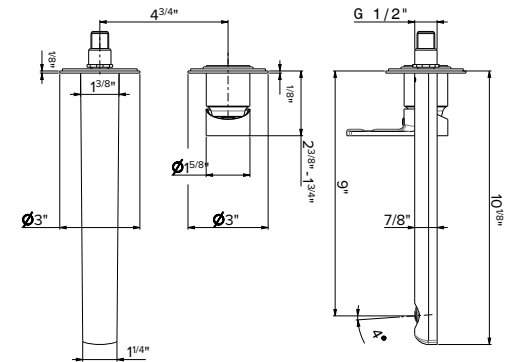

1/4" press button drain. Height min. 5/8" - max. 2 2/3"

- **21.018** Chrome **$195**
- **01.014** Matt White **$405**
- **01.014** Matt Black **$405**
- **35.099** Soft Gold **$425**

CONCEALED THERMOSTATIC MIXERS

Thermostatic concealed mixer with 1 outlet.
To combine with a stop valve.

- **21.018** Chrome **$585**
- **01.014** Matt White **$730**
- **01.093** Matt Black **$730**
- **35.099** Silky Gold **$1085**

67692E

ROUGH IN REQUIRED:
31061.00.000 - 1 or 2 ways out **$1475 ✓**
31020.00.000 - 3 ways out **$1385 ✓**