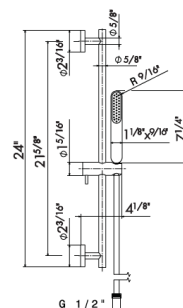

69456

Complete brass shower set with hand shower. 60" flexible PVC hose. Without wall union. Pair with union 2299. See p. 99

- 21.018 Chrome $475
- 01.014 Matt White $965
- 01.093 Matt Black $965

70856

chic luxury
71156

Complete brass shower set with hand shower. 60" flexible PVC hose. Without wall union. Pair with union 2299. See p. 99

● 21.018 Chrome	$1190	luxury	$1370
● 01.093 Matt Black	$1455		$1570
● 31.023 Brushed Bronze	$1795		$1940
● 58.061 PVD Copper Bronze	$2500		$2630
● 58.063 PVD Gun Metal	$2500		$2630
● 59.098 PVD Brushed Pale Gold	$2625		$2755
● 61.020 PVD Glossy Gold	$2500		$2630