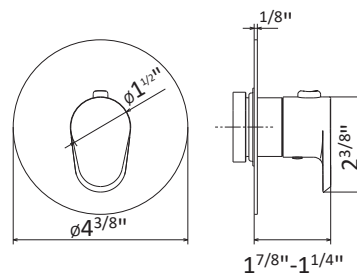

CONCEALED THERMOSTATIC MIXERS

Thermostatic concealed mixer with one handle for temperature control and one handle for diverter with flow regulator.
3/4" inlets with adapter to 1/2", 1/2" outlets.

- 21.018 Chrome $615
- 01.093 Matt Black $895
- 31.028 Brushed Nickel $710
- 35.099 Silky Gold $985

ROUGH IN REQUIRED:
31061.00.000 - 1 or 2 ways out $1475 ✓
See page 118 for roughs

Thermostatic concealed mixer to combine with a stop valve or a diverter with stop.
3/4" inlets and outlets with adapters to 1/2".

- 21.018 Chrome $380
- 01.093 Matt Black $550
- 31.028 Brushed Nickel $460
- 35.099 Silky Gold $590

ROUGH IN REQUIRED:
27890.00.000 - Thermostatic Rough $930 ✓
See page 118 for roughs

STOP VALVE

Concealed external control
3/4" inlets and outlets with adapters to 1/2".

- 21.018 Chrome $280
- 01.093 Matt Black $420
- 31.028 Brushed Nickel $350
- 35.099 Silky Gold $470

ROUGH IN REQUIRED:
27891.00.000 - Stop valve rough in $510 ✓
27892.00.000 - Diverter rough in $510

2 FUNCTION THERMOSTATIC MIXERS

New!

Thermostatic multifunction selectors with 2-ways out.
3/4" inlets and outlets. Can be installed Horizontally.

- 21.018 Chrome $875
- 01.093 Matt Black $1185
- 31.028 Brushed Nickel $1095
- 35.099 Silky Gold $1460

ROUGH IN REQUIRED:
31063.00.000 - 2 function rough in $1890
See page 118 for roughs