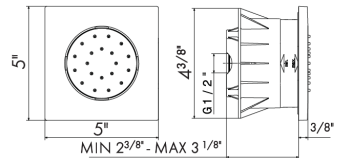

BODY JETS

ABS round adjustable single jet wall mounted showerhead. Built in wall box

- **21.018** Chrome **$565**
- **31.023** Brushed Bronze **$695**
- **31.028** Brushed Nickel **$695**

182

Brass round adjustable single jet wall mounted showerhead. Built in wall box

- **21.018** Chrome **$1375**
- **01.093** Matt Black **$1375**
- **01.014** Matt White **$1375**
- **35.099** Silky Gold **$1565**
- **58.061** PVD Copper Bronze **$1615**
- **58.063** PVD Gun Metal **$1615**
- **59.064** PVD Brushed Gun Metal **$1660**
- **59.098** PVD Brushed Pale Gold **$1660**
- **61.020** PVD Glossy Gold **$1615**
- **M0.** Exclusive Metal **$1420**

562

ABS square adjustable single jet wall mounted showerhead. Built in wall box

- **21.018** Chrome **$595**
- **31.023** Brushed Bronze **$725**
- **31.028** Brushed Nickel **$725**

183

Brass square adjustable single jet wall mounted showerhead. Built in wall box

- **21.018** Chrome **$1455**
- **01.093** Matt Black **$1385**
- **01.014** Matt White **$1385**
- **35.099** Silky Gold **$1640**
- **58.061** PVD Copper Bronze **$1735**
- **58.063** PVD Gun Metal **$1735**
- **59.064** PVD Brushed Gun Metal **$1795**
- **59.098** PVD Brushed Pale Gold **$1795**
- **61.020** PVD Glossy Gold **$1735**
- **M0.** Exclusive Metal **$1485**

563

Brass wall mounted single jet body jet.

- **21.018** Chrome **$355**
- **01.093** Matt Black **$475**
- **01.014** Matt White **$475**
- **31.023** Brushed Bronze **$515**
- **31.028** Brushed Nickel **$515**
- **35.099** Silky Gold **$515**
- **58.061** PVD Copper Bronze **$530**
- **58.063** PVD Gun Metal **$530**
- **59.064** PVD Brushed Gun Metal **$575**
- **59.098** PVD Brushed Pale Gold **$575**
- **61.020** PVD Glossy Gold **$530**
- **M0.** Exclusive Metal **$595**

553

● **M0.070** Titanium satin ● **M0.071** Gold satin ● **M0.072** Copper satin ● **M0.075** Copper glossy ● **M0.077** Carbon Satin