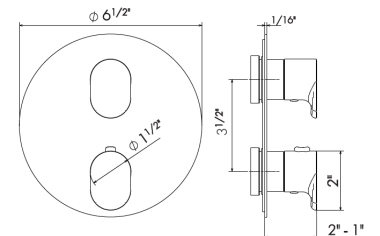

BIDET MIXER

69425

Single-lever bidet mixer with 1/4" pop-up waste set.
3/8" female connection hoses.

- 21.018 Chrome $570
- 01.014 Matt White $820
- 01.093 Matt Black $820
- M0.070 Titanium Satin $1235
- M0.071 Gold Satin $1235
- M0.072 Copper Satin $1235
- M0.075 Copper Glossy $1235

Cartridge: 25976.00.000 $135

WALL MIXER GROUPS

69428E

Single-lever basin mixer without pop-up waste set.

- 21.018 Chrome $720
- 01.014 Matt White $985
- 01.093 Matt Black $985
- M0.070 Titanium Satin $1415
- M0.071 Gold Satin $1415
- M0.072 Copper Satin $1415
- M0.075 Copper Glossy $1415

Cartridge: 14720.00.000 $100

ROUGH IN REQUIRED:

27852.00.000 - Wall lav rough in $475 ✓

See page 118 for roughs

1/4" press button drain. Height min. 5/8" - max. 2 2/3"

- 21.018 Chrome $195
- 01.014 Matt White $405
- 01.093 Matt Black $405
- M0 Exclusive metal $540

230

CONCEALED THERMOSTATIC MIXERS

Thermostatic concealed mixer with one handle for temperature control and one handle for diverter with flow regulator.

3/4" inlets with adapter to 1/2". 1/2" outlets.

- 21.018 Chrome $670
- 01.014 Matt White $875
- 01.093 Matt Black $875
- M0.070 Titanium Satin $1195
- M0.071 Gold Satin $1195
- M0.072 Copper Satin $1195
- M0.075 Copper Glossy $1195

ROUGH IN REQUIRED:

31061.00.000 - 1 or 2 way Rough In $1475 ✓

31020.00.000 - 3 way Rough In $1385 ✓

67638E

Thermostatic concealed mixer to combine with a stop valve or a diverter with stop.

3/4" inlets and outlets with adapters to 1/2".

- 21.018 Chrome $410
- 01.014 Matt White $540
- 01.093 Matt Black $540
- M0.070 Titanium Satin $795
- M0.071 Gold Satin $795
- M0.072 Copper Satin $795
- M0.075 Copper Glossy $795

ROUGH IN REQUIRED:

27890.00.000 - Thermostatic Rough $930 ✓

See page 118 for roughs

67637E