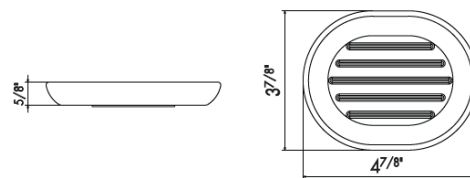

REPLACEMENT PARTS - ROUND

27207 white ceramic
27234 black ceramic

Replacement soap dish

00 Neutral

\$210

27209 white ceramic
27236 black ceramic

Replacement tumbler

00 Neutral