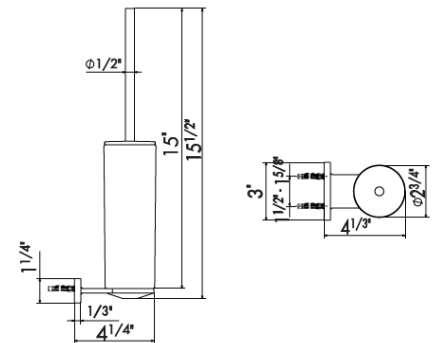

67215 white ceramic
67216 black ceramic

Wall mounted toilet brush and holder

21 Chrome	\$520
01 Colour	\$780
31 Brushed	\$700
35.099 Silky Gold	\$825
58 Glossy PVD	\$1115
59 Brushed PVD	\$1250
61 Glossy Gold	\$1115
M0 Exclusive metal	\$995