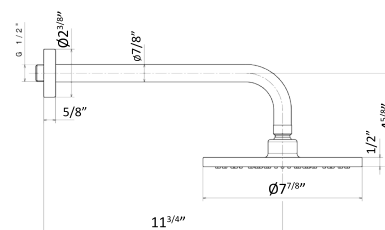

21.018 Chrome **\$380**

69356

Complete shower set with handshower and hose.
Does not include wall outlet. Pair with union 2299.
See p. 99

21.018 Chrome **\$245**

WELLNESS

Newform introduces its vision of wellness by creating harmony between the mind and body, and a balance between health and beauty.