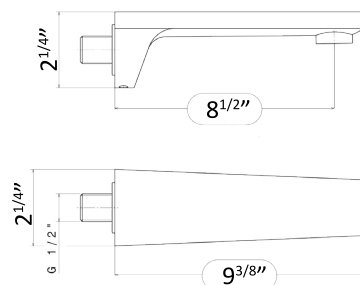

- **05.093** Chrome & Matt Black **\$4250**
- **62.093** PVD Glossy Gold & Matt Black **\$5420**

Cartridge: 14720.00.000 **\$100**

67588

Wall mounted tub spout

- **05.093** Chrome & Matt Black **\$640**
- **62.093** PVD Glossy Gold & Matt Black **\$905**