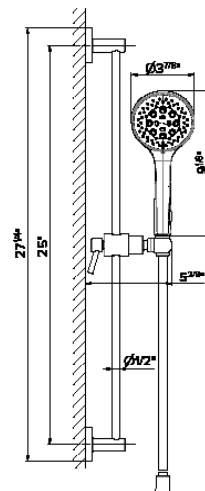

HANDSHOWERS

New!

72256

Complete shower set with 3-jet ABS hand shower, and 150cm flexible hose. Without wall union. Pair with union 2299. See p. 99

- 21.018 Chrome \$1235
- 01.014 Matt White \$1870
- 01.093 Matt Black \$1870
- 58.061 PVD Copper Bronze \$2495
- 58.063 PVD Gun Metal \$2495
- 61.020 PVD Glossy Gold \$2495