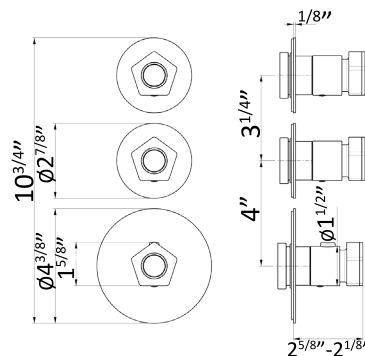

New!

69809E

Thermostatic multifunction selectors with 3-ways out. 3/4" inlets and outlets. Can be installed Horizontally.

- 05.093 Chrome & Matt Black $1695
- 62.093 PVD Glossy Gold & Matt Black $2360

ROUGH IN REQUIRED:
31063.00.000 - 2 function rough in $1890 ✓
See page 118 for roughs