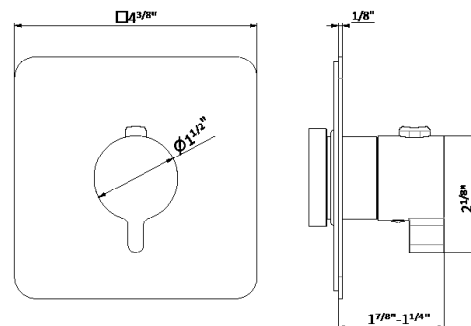

69881E

Thermostatic concealed mixer with 1 outlet.
To combine with a stop valve.

● 21.018	Chrome	$395
● 01.014	Matt White	$565
● 01.093	Matt Black	$565
● M0.070	Titanium Satin	$725
● M0.071	Gold Satin	$725
● M0.072	Copper Satin	$725
● M0.075	Copper Glossy	$725

ROUGH IN REQUIRED:
27890.00.000 - 1 way out $930 ✓
Extension Kit 28296.00.000 $160
Cartridge 25920.00.000 $275