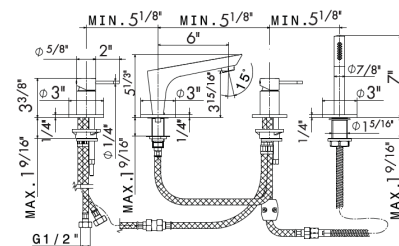

BATH COLLECTION

68482C

Deck mounted tub filler set. Including: spout, mixer, diverter, handshower. Right handle is diverter, left handle is volume and temperature control.

Flow rates: Spout 4.23GPM; Handshower 3.69GPM

- **05.093** Chrome + Matt Black **$3195**
- **01.093** Matt Black **$3830**
- **31.028** Brushed Nickel **$3480**
- **58.061** Copper Bronze PVD **$4665**
- **59.064** Brushed Gun Metal PVD **$5025**
- **61.020** PVD Glossy Gold **$4665**
- **M2.070** Titanium Satin & Matt Black **$4850**
- **M2.071** Gold Satin & Matt Black **$4850**
- **M2.072** Copper Satin & Matt Black **$4850**
- **M2.075** Copper Glossy & Matt Black **$4850**

Cartridge: **14720.00.000** **$100**
Diverter Cartridge: **11576.00.000** **$135**

68484E

Floor mounted tub filler set. Including: spout, mixer, diverter, handshower

Flow rates: Spout 4.3GPM; Handshower 4.06GPM

- **05.093** Chrome + Matt Black **$3740**
- **01.093** Matt Black **$3995**
- **31.028** Brushed Nickel **$4135**
- **58.061** Copper Bronze PVD **$5795**
- **59.064** Brushed Gun Metal PVD **$6085**
- **61.020** PVD Glossy Gold **$5795**
- **M2.070*** Titanium Satin & Matt Black **$4665**
- **M2.071*** Gold Satin & Matt Black **$4665**
- **M2.072*** Copper Satin & Matt Black **$4665**
- **M2.075*** Copper Glossy & Matt Black **$4665**

* With M2. finishes the hose is Matt Black

Cartridge: **25950.00.000** **$125**

ROUGH IN REQUIRED:
27819.00.000 - Tub filler Rough in **$820** ✓

For shower components, see Wellness, page 88