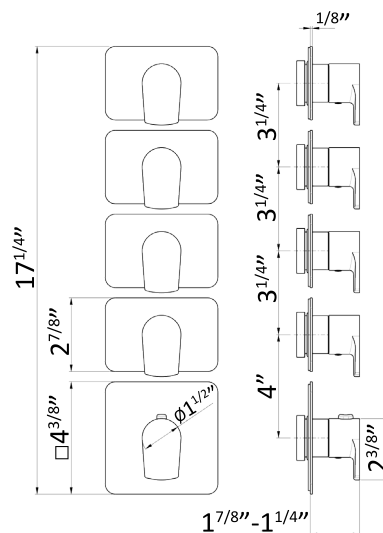

4 FUNCTION THERMOSTATIC MIXERS

New!

Thermostatic multifunction selectors with 4-ways out. 3/4" inlets and outlets. Can be installed Horizontally.

- 21.018 Chrome $1335
- 01.014 Matt White $1995
- 01.093 Matt Black $1995
- 35.099 Silky Gold $2305

ROUGH IN REQUIRED:
27878.00.000 - 4 function rough in $2735