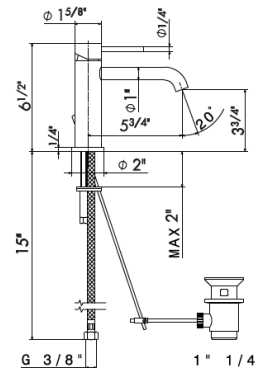

X-STEEL 316

The new X-steel bath collection comes from the desire to create an appealing, but at the same time strong and user-friendly product. A product made in Stainless Steel, a noble material with incomparable properties, which meets very high quality standards thanks to its durability, inalterability, eco-compatibility and by being hygienic.

BASIN MIXERS

69612X

24686

Single-lever basin mixer without pop-up waste set.
3/8" female connection hoses.

● 50.050	Stainless Steel	$980
● 59.064	PVD Brushed Gun Metal	$1500
● 59.067	PVD Brushed Copper Bronze	$1500
● 59.097	PVD Brushed Gold	$1500
● 59.098	PVD Brushed Pale Gold	$1500

Cartridge: 14720.00.000 $100

1/4" press button drain. Stainless Steel drain body
Height min. 5/8" - max. 2 2/3"

● 50.050	Stainless Steel	$185
● 59.064	PVD Brushed Gun Metal	$315
● 59.067	PVD Brushed Copper Bronze	$315
● 59.097	PVD Brushed Gold	$315
● 59.098	PVD Brushed Pale Gold	$315

69610X

Single-lever basin mixer with 1/4" pop-up waste set.
3/8" female connection hoses.

● 50.050	Stainless Steel	$1145
● 59.064	PVD Brushed Gun Metal	$1720
● 59.067	PVD Brushed Copper Bronze	$1720
● 59.097	PVD Brushed Gold	$1720
● 59.098	PVD Brushed Pale Gold	$1720

Cartridge: 14720.00.000 $100

69615X

24686

Single-lever basin mixer without pop-up waste set.
High version for above counter washbasins.
3/8" female connection hoses.

● 50.050	Stainless Steel	$1350
● 59.064	PVD Brushed Gun Metal	$2060
● 59.067	PVD Brushed Copper Bronze	$2060
● 59.097	PVD Brushed Gold	$2060
● 59.098	PVD Brushed Pale Gold	$2060

Cartridge: 14720.00.000 $100

1/4" press button drain. Stainless Steel drain body
Height min. 5/8" - max. 2 2/3"