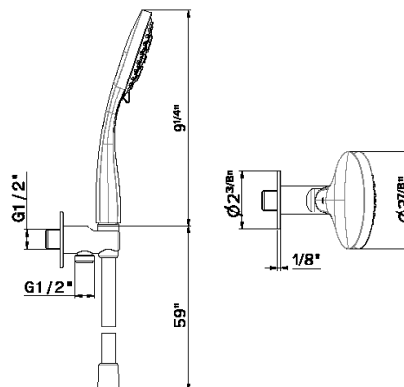

New!

843

Shower set with 3-jet ABS hand shower,
150cm flexible hose and wall union with hand
showerholder

- **21.018** Chrome \$865
- **01.014** Matt White \$1025
- **01.093** Matt Black \$1025
- **58.061** PVD Copper Bronze \$1715
- **58.063** PVD Gun Metal \$1715
- **61.020** PVD Glossy Gold \$1715