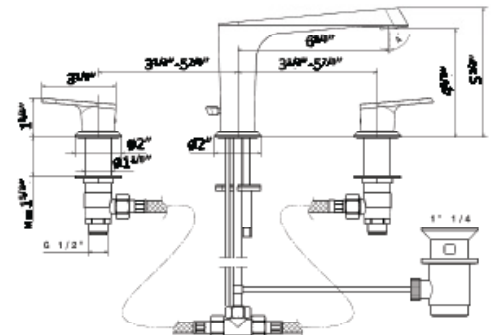

230

1/4" press button drain. Height min. 5/8" - max. 2 2/3"

- 21.018 Chrome $195
- 01.093 Matt Black $405
- 31.028 Brushed Nickel $420
- 35.099 Silky Gold $425

68901

3-hole basin mixer with 1/4" pop-up waste set.
1/2" T piece.

- 21.018 Chrome $1780 ✓
- 01.093 Matt Black $1985 ✓
- 31.028 Brushed Nickel $2105
- 35.099 Silky Gold $2555

Cold Cartridge: 10237SX.00.000 $105
Hot Cartridge: 10237.00.000 $105