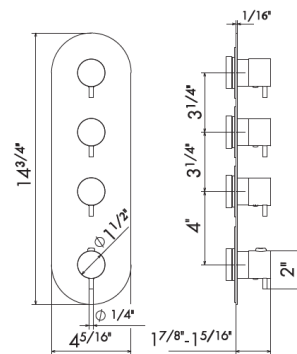

3 FUNCTION THERMOSTATIC MIXERS

67603E

Thermostatic multifunction selectors with 3-ways out.
3/4" inlets and outlets.

- 21.018 Chrome $1140
- 01.093 Matt Black $1355
- 31.028 Brushed Nickel $1740
- 58.061 Copper Bronze PVD $2995
- 59.064 Brushed Gun Metal PVD $3290
- 61.020 PVD Glossy Gold $2995
- M0.070 Titanium Satin $1965
- M0.071 Gold Satin $1965
- M0.072 Copper Satin $1965
- M0.075 Copper Glossy $1965

ROUGH IN REQUIRED:

- 27877.00.000 - 3 function rough in $2180 ✓