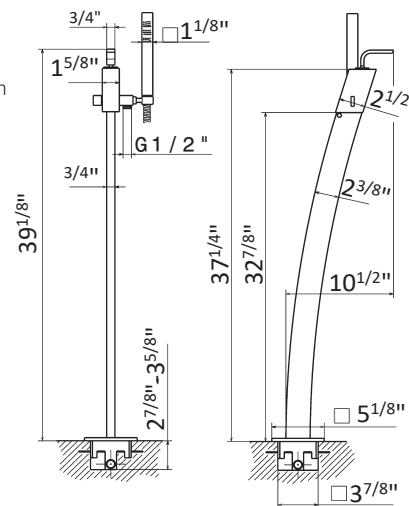

Floor mounted handshower set in Stainless Steel with built in floor box. Can be paired with 463 and 464

● 50.050 Stainless Steel $7195

ROUGH IN REQUIRED:
31071.00.000 $1110