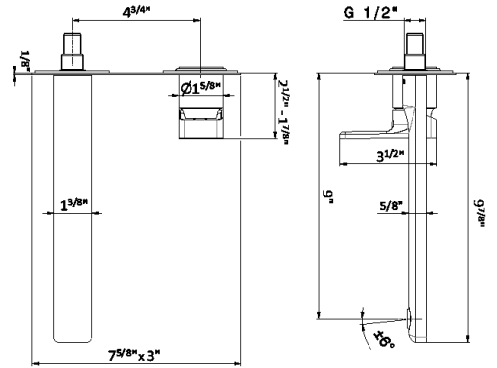

72631E

Single-lever wall mixer without pop-up waste set. Single Coverplate.

- 21.018 Chrome $975
- 01.014 Matt White $1160
- 01.093 Matt Black $1160
- M0.070 Titanium Satin $1740
- M0.071 Gold Satin $1740
- M0.072 Copper Satin $1740
- M0.075 Copper Glossy $1740

Cartridge: 14720.00.000 $100

ROUGH IN REQUIRED:
27852.00.000 - Wall lav rough in $475 ✓