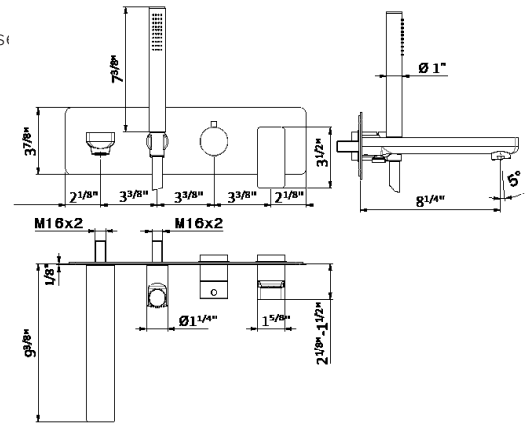

TUB FILLERS

72672E

Bath group consisting of concealed single lever bath mixer with diverter, wall spout and shower set

- **21.018** Chrome **$1945**
- **01.014** Matt White **$2215**
- **01.093** Matt Black **$2215**
- **M0.070*** Titanium Satin **$2310**
- **M0.071*** Gold Satin **$2310**
- **M0.072*** Copper Satin **$2310**
- **M0.075*** Copper Glossy **$2310**

* With M0. finishes the hose is Matt Black

Cartridge: 14720.00.000 **$100**
Diverter Cartridge: 25912.00.000 **$120**

ROUGH IN REQUIRED:
31031.00.000 - Wall tub filler Rough **$1815**

72682C

Complete set of deck mounted mixer, spout, diverter, complete brass hand shower set. Right handle is diverter.

- **21.018** Chrome **$2930**
- **01.014** Matt White **$3240**
- **01.093** Matt Black **$3240**
- **M0.070** Titanium Satin **$3370**
- **M0.071** Gold Satin **$3370**
- **M0.072** Copper Satin **$3370**
- **M0.075** Copper Glossy **$3370**

Cartridge: 14720.00.000 **$100**
Diverter Cartridge: 11576.00.000 **$135**

72684E

Floor mounted tub filler with mixer, diverter and brass shower set.

- **21.018** Chrome **$3990**
- **01.014** Matt White **$4135**
- **01.093** Matt Black **$4135**
- **M0.070*** Titanium Satin **$4350**
- **M0.071*** Gold Satin **$4350**
- **M0.072*** Copper Satin **$4350**
- **M0.075*** Copper Glossy **$4350**

* With M0. finishes the hose is Matt Black

Cartridge: 14720.00.000 **$100**

ROUGH IN REQUIRED:
27819.00.000 - Tub filler Rough in **$820 ✓**

72688

Wall tub spout with 1/2" connection. L= 210mm

- **21.018** Chrome **$695**
- **01.014** Matt White **$750**
- **01.093** Matt Black **$750**
- **M0.070** Titanium Satin **$850**
- **M0.071** Gold Satin **$850**
- **M0.072** Copper Satin **$850**
- **M0.075** Copper Glossy **$850**