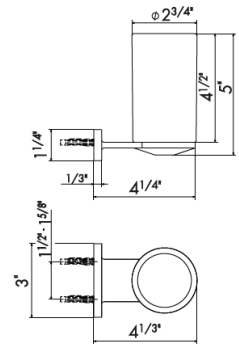

67210 white ceramic
67211 black ceramic

Wall mounted soap pump

21 Chrome	$555
01 Colour	$635
31 Brushed	$680
35.099 Silky Gold	$765
58 Glossy PVD	$830
59 Brushed PVD	$960
61 Glossy Gold	$830
M0 Exclusive metal	$825