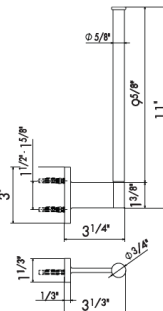

67225

Wall mounted double toilet roll holder - vertical

21 Chrome	$320
01 Colour	$550
31 Brushed	$650
35.099 Silky Gold	$650
58 Glossy PVD	$605
59 Brushed PVD	$1160
61 Glossy Gold	$605
M0 Exclusive metal	$810