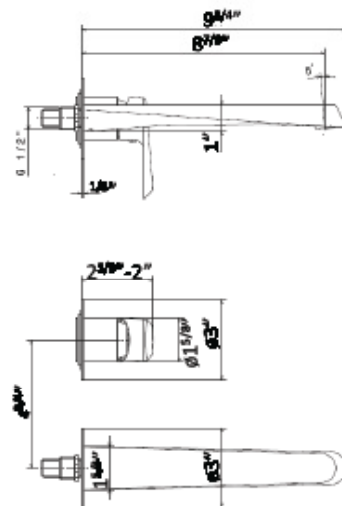

BIDET MIXER

New!

Single-lever bidet mixer with pop-up waste set.

- **21.018** Chrome **$870**
- **01.093** Matt Black **$1115**
- **31.028** Brushed Nickel **$1240**
- **35.099** Silky Gold **$1620**

Cartridge: 25976.00.000 **$135**

68925

WALL MIXER GROUPS

Single lever wall mounted basin mixer without pop-up waste set.

- **21.018** Chrome **$9950**
- **01.093** Matt Black **$1125**
- **31.028** Brushed Nickel **$1060**
- **35.099** Silky Gold **$1315**

Cartridge: 14720.00.000 **$100**

ROUGH IN REQUIRED
27852.00.000 - Wall lav rough in **$475 ✓**
See page 118 for roughs

68930E

Single lever wall mounted basin mixer without pop-up waste set.

- **21.018** Chrome **$965**
- **01.093** Matt Black **$1080**
- **31.028** Brushed Nickel **$1085**
- **35.099** Silky Gold **$1360**

Cartridge: 14720.00.000 **$100**

ROUGH IN REQUIRED
27852.00.000 - Wall lav rough in **$475 ✓**
See page 118 for roughs

68931E

1 1/4" press button drain. Height min. 5/8" - max. 2 2/3"

- **21.018** Chrome **$195**
- **01.093** Matt Black **$405**
- **31.028** Brushed Nickel **$420**
- **35.099** Silky Gold **$425**

230