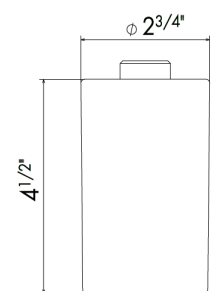

27212 white ceramic
27239 black ceramic

Replacement brush holder tumbler, freestanding version

00 Neutral

$195