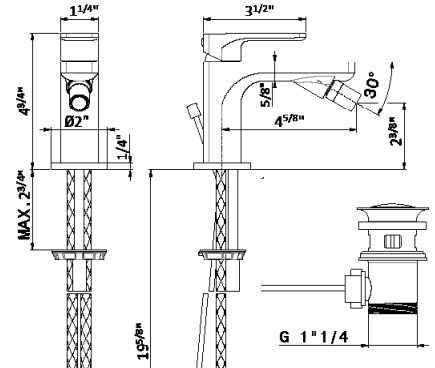

72625

Single-lever bidet mixer with 1/4" pop-up waste set. 3/8" female connection hoses.

- 21.018 Chrome $780
- 01.014 Matt White $920
- 01.093 Matt Black $920
- M0.070 Titanium Satin $1395
- M0.071 Gold Satin $1395
- M0.072 Copper Satin $1395
- M0.075 Copper Glossy $1395

Cartridge: 25976.00.000 $135