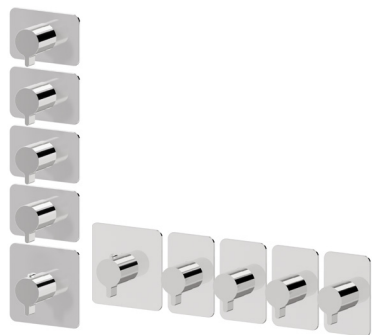

69887E

Thermostatic multifunction selectors with 4-ways out.
3/4" inlets and outlets.

- **21.018** Chrome $1515
- **01.014** Matt White $2325
- **01.093** Matt Black $2325
- **M0.070** Titanium Satin $3125
- **M0.071** Gold Satin $3125
- **M0.072** Copper Satin $3125
- **M0.075** Copper Glossy $3125

ROUGH IN REQUIRED:
27878.00.000 - 4 function rough in $2735
See page 118 for roughs