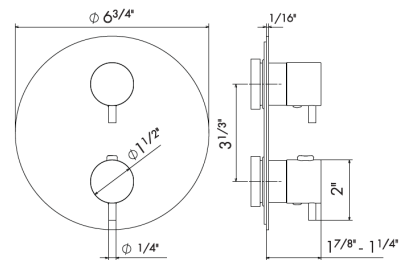

67607E

Thermostatic concealed mixer to combine with a stop valve or a diverter with stop.
3/4" inlets and outlets with adapters to 1/2".

● 21.018	Chrome	$450
● 01.014	Matt White	$595
● 01.093	Matt Black	$595
● 58.061	PVD Copper Bronze	$685
● 58.063	PVD Gun Metal	$685
● 61.020	PVD Glossy Gold	$685
● M0.070	Titanium Satin	$690
● M0.071	Gold Satin	$690
● M0.072	Copper Satin	$690
● M0.075	Copper Glossy	$690
● M0.077	Carbon Satin	$690

ROUGH IN REQUIRED:
27890.00.000 - Thermostatic Rough **$930** ✓