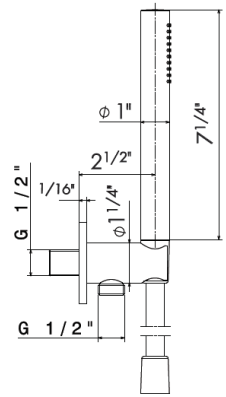

Handshower set with 60" flexible PVC hose. Includes wall union with handshower holder.

- **50.050** Stainless Steel **$865**
- **59.064** PVD Brushed Gun Metal **$1135**
- **59.067** PVD Brushed Copper Bronze **$1135**
- **59.097** PVD Brushed Gold **$1135**
- **59.098** PVD Brushed Pale Gold **$1135**