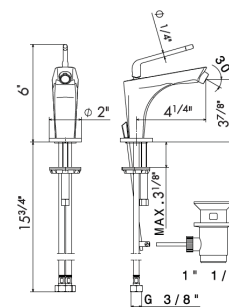

BIDET MIXERS

68425

Single-lever bidet mixer with 1/4" pop-up waste set.
3/8" female connection hoses.

- **05.093** Chrome + Matt Black **$1215**
- **01.093** Matt Black **$1425**
- **31.028** Brushed Nickel **$1405**
- **58.061** Copper Bronze PVD **$1900**
- **59.064** Brushed Gun Metal PVD **$2135**
- **61.020** PVD Glossy Gold **$1900**
- **M2.070** Titanium Satin & Matt Black **$1845**
- **M2.071** Gold Satin & Matt Black **$1845**
- **M2.072** Copper Satin & Matt Black **$1845**
- **M2.075** Glossy Copper & Matt Black **$1845**

Cartridge: 25925.00.000 **$145**

WALL MIXERS

68428E

Single-lever wall mixer without pop-up waste set.

- **05.093** Chrome + Matt Black **$1110**
- **01.093** Matt Black **$1420**
- **31.028** Brushed Nickel **$1275**
- **58.061** Copper Bronze PVD **$1775**
- **59.064** Brushed Gun Metal PVD **$1990**
- **61.020** PVD Glossy Gold **$1775**
- **M2.070** Titanium Satin & Matt Black **$1775**
- **M2.071** Gold Satin & Matt Black **$1775**
- **M2.072** Copper Satin & Matt Black **$1775**
- **M2.075** Glossy Copper & Matt Black **$1775**

ROUGH IN REQUIRED:
27855.00.000 - Wall lav rough in **$790** ✓
See page 118 for roughs

Cartridge: 25925.00.000 **$145**

68429E

Single-lever wall mixer without pop-up waste set.

- **05.093** Chrome + Matt Black **$1180**
- **01.093** Matt Black **$1370**
- **31.028** Brushed Nickel **$1335**
- **58.061** Copper Bronze PVD **$1775**
- **59.064** Brushed Gun Metal PVD **$1965**
- **61.020** PVD Glossy Gold **$1775**
- **M2.070** Titanium Satin & Matt Black **$1645**
- **M2.071** Gold Satin & Matt Black **$1645**
- **M2.072** Copper Satin & Matt Black **$1645**
- **M2.075** Glossy Copper & Matt Black **$1645**

ROUGH IN REQUIRED:
27855.00.000 - Wall lav rough in **$790** ✓
See page 118 for roughs

Cartridge: 25925.00.000 **$145**

230

1/4" press button drain. Height min. 5/8" - max. 2 2/3"