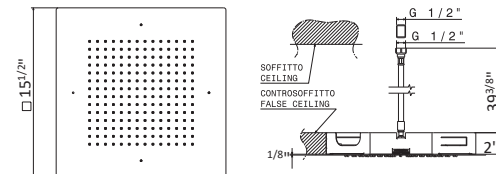

Stainless Steel square concealed showerhead.

50.050 Stainless Steel **$3670**

70015