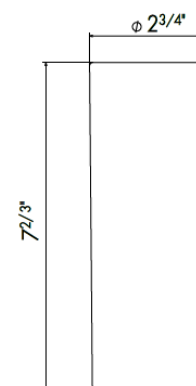

REPLACEMENT PARTS - ROUND

27207 white ceramic
27234 black ceramic

Replacement soap dish

00 Neutral

$210

27209 white ceramic
27236 black ceramic

Replacement tumbler

00 Neutral

$195

27211 white ceramic
27238 black ceramic

Replacement soap pump tumbler, wall mounted version

00 Neutral

$230

27210 white ceramic
27237 black ceramic

Replacement soap pump tumbler, freestanding version

00 Neutral

$170

27212 white ceramic
27239 black ceramic

Replacement brush holder tumbler, freestanding version

00 Neutral

$195