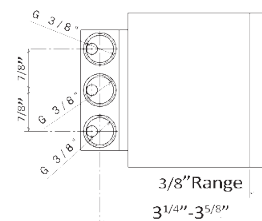

SHOWER

688

Concealed head shower in INOX AISI 316 Stainless Steel, with raining jet and chromatherapy lighting system. Equipped with button control.

- **01.093**
- **46.093**
- **A3.050**
- **A6.050**
- **C3.093**
- **C6.093**
- **M2.070**
- **M2.075**
- **M0.070**
- **M0.075**
- **M3.070**
- **M6.075**

SHOWER HEAD

- Matt Black
- Brushed steel
- Brushed steel
- Brushed steel
- Matt Black
- Matt Black
- Titanium satin
- Copper glossy
- Titanium satin
- Copper glossy
- Titanium satin
- Copper glossy
- Copper glossy

EXTERNAL FRAME

- Matt Black
- Matt Black
- Copper glossy
- Titanium satin
- Copper glossy
- Titanium satin
- Matt Black
- Matt Black
- Titanium satin
- Copper glossy
- Copper glossy
- Copper glossy
- Titanium satin

$15,995

69265E

External part of 2 ways out concealed automatic diverter. INOX AISI 316.

To combine with concealed part art. 69266.

- **01.093**
- **46.093**
- **50.050**
- **A3.050**
- **A6.050**
- **C3.093**
- **C6.093**
- **M2.070**
- **M2.075**
- **M0.070**
- **M0.075**
- **M3.070**
- **M6.075**

PLATE

- Matt Black
- Brushed steel
- Brushed steel
- Brushed steel
- Brushed steel
- Matt Black
- Matt Black
- Titanium satin
- Copper glossy
- Titanium satin
- Copper glossy
- Titanium satin
- Copper glossy
- Copper glossy

EXTERNAL FRAME

- Matt Black
- Matt Black
- Brushed steel
- Copper glossy
- Titanium satin
- Copper glossy
- Titanium satin
- Matt Black
- Matt Black
- Titanium satin
- Copper glossy
- Copper glossy
- Titanium satin

$2495

69266

Concealed part.

00.000 Neutral

$825