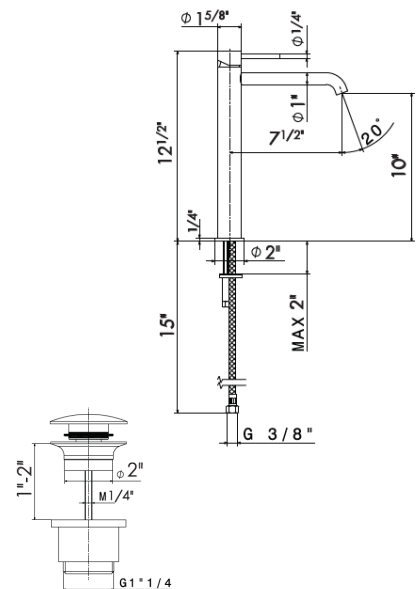

Cartridge: 14720.00.000 \$100

1/4" press button drain. Stainless Steel drain body
Height min. 5/8" - max. 2 2/3"

● 50.050	Stainless Steel	\$185
● 59.064	PVD Brushed Gun Metal	\$315
● 59.067	PVD Brushed Copper Bronze	\$315
● 59.097	PVD Brushed Gold	\$315
● 59.098	PVD Brushed Pale Gold	\$315