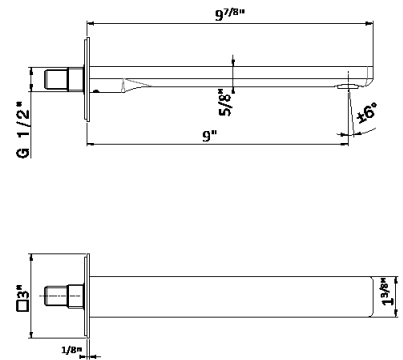

Wall spout for basin group with 1/2" connection
L=230mm

- **21.018** Chrome $625
- **01.014** Matt White $710
- **01.093** Matt Black $710
- **M0.070** Titanium Satin $795
- **M0.071** Gold Satin $795
- **M0.072** Copper Satin $795
- **M0.075** Copper Glossy $795