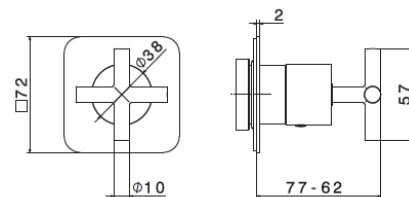

Concealed external control
3/4" inlets and outlets with adapters to 1/2".

● 21.018 Chrome	$455	chic luxury	$520
● 01.093 Matt Black	$615		$690
● 31.023 Brushed Bronze	$675		$745
● 58.061 PVD Copper Bronze	$750		$835
● 58.063 PVD Gun Metal	$750		$835
● 59.098 PVD Brushed Pale Gold	$790		$880
● 61.020 PVD Glossy Gold	$750		$835