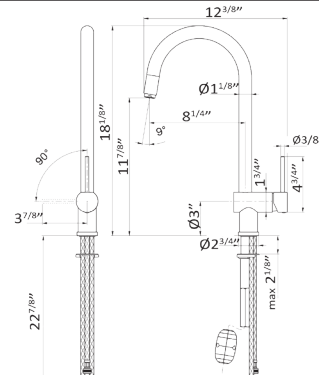

3125

- 21.018 Chrome $1395
- 01.093 Matt black $1465
- 31.028 Brushed nickel $1835
- 59.064 Brushed Gun Metal PVD $2595
- 59.067 Brushed Copper Bronze PVD $2595
- M0.077 Carbon satin $1835

25922 Cartridge $115