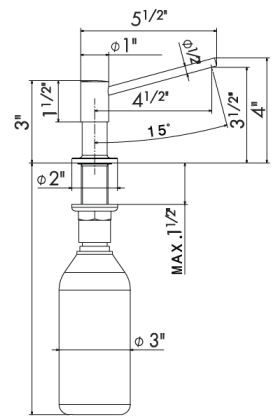

POT FILLER

ROBINET DE REMPLISSAGE DE POT

Single lever wall mounted pot filler with extendable spout.

Robinet de remplissage de pot à 1 poignée avec bec extensible.

3140

● 21.018 Chrome	$1875
● 01.093 Matt black	$1925
● 31.028 Brushed nickel	$2330
● 59.064 Brushed Gun Metal PVD	$2460
● 59.067 Brushed Copper Bronze PVD	$2460
● M0.077 Carbon satin	$2395

14720 Cartridge $100

SOAP DISPENSER

DISTRIBUTEUR DE SAVON

2418

Soap dispenser

Distributeur de savon

● 21.018 Chrome	$410
● 01.014 Matt White	$425
● 01.093 Matt Black	$425
● 31.028 Brushed nickel	$510
● 59.064 Brushed Gun Metal PVD	$625
● 59.066 Brushed Stainless Steel PVD	$625
● 59.067 Brushed Copper Bronze PVD	$625
● 59.098 Brushed Pale Gold	$625
● M0.077 Carbon satin	$515
● S0.165 Soft Eucalyptus	$505
● S0.166 Soft Cortex	$505
● S0.167 Soft Maple	$505
● 43.238 Anthracite	$505

2418X

● **50.050** Stainless steel $795