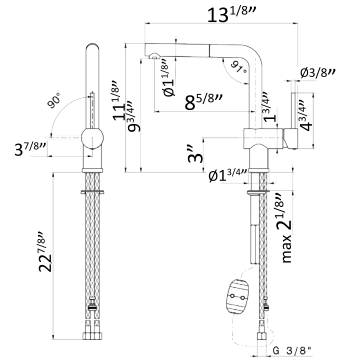

MOONY

Single-lever kitchen mixer with swivel spout and pullout handshower. 3/8" female connection hoses.

3110

- 21.018 Chrome $1395
- 01.093 Matt black $1385
- 31.028 Brushed nickel $1690
- 59.064 Brushed Gun Metal PVD $2045
- 59.067 Brushed Copper Bronze PVD $2045
- M0.077 Carbon satin $1635

25922 Cartridge $115

Single-lever kitchen mixer with swivel spout and pullout handshower with double flow for filtered water. 3/8" female connection hoses. Filter not included

3101

- 21.018 Chrome $1550
- 01.093 Matt black $1760
- 31.028 Brushed nickel $1840
- 59.064 Brushed Gun Metal PVD $2595
- 59.067 Brushed Copper Bronze PVD $2595
- M0.077 Carbon satin $2145

25922 Cartridge $115

Single-lever kitchen mixer with swivel spout and pullout handshower. 3/8" female connection hoses.

3125

- 21.018 Chrome $1395
- 01.093 Matt black $1465
- 31.028 Brushed nickel $1835
- 59.064 Brushed Gun Metal PVD $2595
- 59.067 Brushed Copper Bronze PVD $2595
- M0.077 Carbon satin $1835

25922 Cartridge $115

"Professional" single lever kitchen mixer with two swivel spouts and side handshower. 3/8" female

3155

- 21.018 Chrome $1590
- 01.093 Matt black $1895
- 31.028 Brushed nickel $1970
- 59.064 Brushed Gun Metal PVD $2995
- 59.067 Brushed Copper Bronze PVD $2995
- M0.077 Carbon satin $2245

25922 Cartridge $115