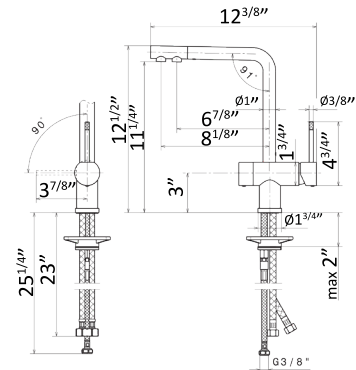

MOONY

Single-lever kitchen mixer with swivel spout and pullout handshower. 3/8" female connection hoses.

3110

- 21.018 Chrome $1395
- 01.093 Matt black $1385
- 31.028 Brushed nickel $1690
- 59.064 Brushed Gun Metal PVD $2045
- 59.067 Brushed Copper Bronze PVD $2045
- M0.077 Carbon satin $1635

25922 Cartridge $115

Single-lever kitchen mixer with swivel spout and pullout handshower with double flow for filtered water. 3/8" female connection hoses. Filter not included

3101

- 21.018 Chrome $1550
- 01.093 Matt black $1760
- 31.028 Brushed nickel $1840
- 59.064 Brushed Gun Metal PVD $2595
- 59.067 Brushed Copper Bronze PVD $2595
- M0.077 Carbon satin $2145

25922 Cartridge $115

Single-lever kitchen mixer with swivel spout and pullout handshower. 3/8" female connection hoses.

3125

- 21.018 Chrome $1395
- 01.093 Matt black $1465
- 31.028 Brushed nickel $1835
- 59.064 Brushed Gun Metal PVD $2595
- 59.067 Brushed Copper Bronze PVD $2595
- M0.077 Carbon satin $1835

25922 Cartridge $115

"Professional" single lever kitchen mixer with two swivel spouts and side handshower. 3/8" female

3155

- 21.018 Chrome $1590
- 01.093 Matt black $1895
- 31.028 Brushed nickel $1970
- 59.064 Brushed Gun Metal PVD $2995
- 59.067 Brushed Copper Bronze PVD $2995
- M0.077 Carbon satin $2245

25922 Cartridge $115