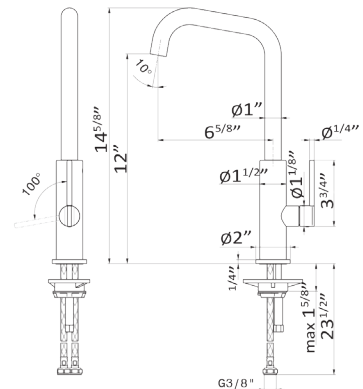

KONBU

Single-lever kitchen mixer with swivel spout. 3/8" female connection hoses.

*Robinet de cuisine à 1 poignée.
Tuyaux de raccordement femelle 3/8".*

72521

- **21.018** Chrome **$850**
- **01.093** Matt black **$1050**
- **31.028** Brushed nickel **$995**
- **59.064** PVD Brushed gun metal **$2070**
- **59.067** PVD Brushed Copper Bronze **$2070**
- **59.098** PVD Brushed Pale Gold **$2070**
- **M0.077** Carbon satin **$1295**
- **S0.165** Soft Eucalyptus **$1170**
- **S0.166** Soft Cortex **$1170**
- **S0.167** Soft Maple **$1170**

25973 Cartridge **$115**

Single-lever kitchen mixer with swivel spout and pullout handshower. 3/8" female connection hoses.

*Robinet de cuisine à 1 poignée avec douchette
Tuyaux de raccordement femelle 3/8".*

72525

- **21.018** Chrome **$1215**
- **01.093** Matt black **$1395**
- **31.028** Brushed nickel **$1430**
- **59.064** PVD Brushed gun metal **$2415**
- **59.067** PVD Brushed Copper Bronze **$2415**
- **59.098** PVD Brushed Pale Gold **$2415**
- **M0.077** Carbon satin **$1620**
- **S0.165** Soft Eucalyptus **$1540**
- **S0.166** Soft Cortex **$1540**
- **S0.167** Soft Maple **$1540**

25973 Cartridge **$115**

Single-lever kitchen mixer with squared swivel spout. 3/8" female connection hoses.

*Robinet de cuisine à 1 poignée.
Tuyaux de raccordement femelle 3/8".*

72520

- **21.018** Chrome **$895**
- **01.093** Matt black **$1085**
- **31.028** Brushed nickel **$995**
- **59.064** PVD Brushed gun metal **$2080**
- **59.067** PVD Brushed Copper Bronze **$2080**
- **59.098** PVD Brushed Pale Gold **$2080**
- **M0.077** Carbon satin **$1320**
- **S0.165** Soft Eucalyptus **$1195**
- **S0.166** Soft Cortex **$1195**
- **S0.167** Soft Maple **$1195**

25973 Cartridge **$115**