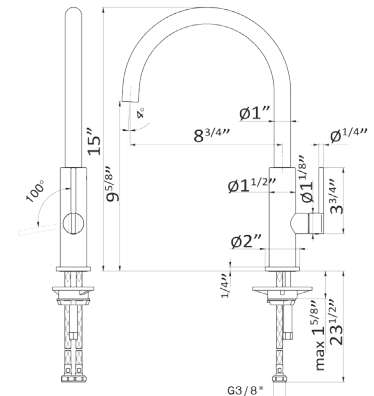

KONBU

Single-lever kitchen mixer with swivel spout. 3/8" female connection hoses.

*Robinet de cuisine à 1 poignée.
Tuyaux de raccordement femelle 3/8".*

72521

- **21.018** Chrome **$850**
- **01.093** Matt black **$1050**
- **31.028** Brushed nickel **$995**
- **59.064** PVD Brushed gun metal **$2070**
- **59.067** PVD Brushed Copper Bronze **$2070**
- **59.098** PVD Brushed Pale Gold **$2070**
- **M0.077** Carbon satin **$1295**
- **S0.165** Soft Eucalyptus **$1170**
- **S0.166** Soft Cortex **$1170**
- **S0.167** Soft Maple **$1170**

25973 Cartridge **$115**

Single-lever kitchen mixer with swivel spout and pullout handshower. 3/8" female connection hoses.

*Robinet de cuisine à 1 poignée avec douchette
Tuyaux de raccordement femelle 3/8".*

72525

- **21.018** Chrome **$1215**
- **01.093** Matt black **$1395**
- **31.028** Brushed nickel **$1430**
- **59.064** PVD Brushed gun metal **$2415**
- **59.067** PVD Brushed Copper Bronze **$2415**
- **59.098** PVD Brushed Pale Gold **$2415**
- **M0.077** Carbon satin **$1620**
- **S0.165** Soft Eucalyptus **$1540**
- **S0.166** Soft Cortex **$1540**
- **S0.167** Soft Maple **$1540**

25973 Cartridge **$115**

Single-lever kitchen mixer with squared swivel spout. 3/8" female connection hoses.

*Robinet de cuisine à 1 poignée.
Tuyaux de raccordement femelle 3/8".*

72520

- **21.018** Chrome **$895**
- **01.093** Matt black **$1085**
- **31.028** Brushed nickel **$995**
- **59.064** PVD Brushed gun metal **$2080**
- **59.067** PVD Brushed Copper Bronze **$2080**
- **59.098** PVD Brushed Pale Gold **$2080**
- **M0.077** Carbon satin **$1320**
- **S0.165** Soft Eucalyptus **$1195**
- **S0.166** Soft Cortex **$1195**
- **S0.167** Soft Maple **$1195**

25973 Cartridge **$115**