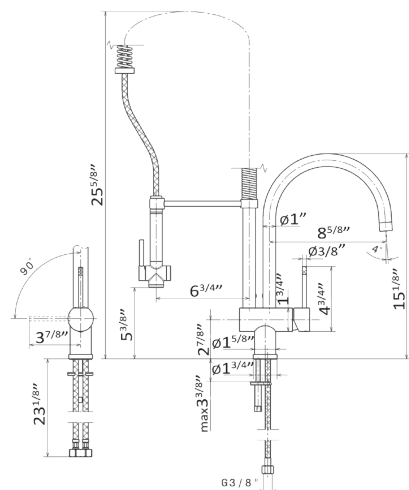

3155

- 21.018 Chrome $1590
- 01.093 Matt black $1895
- 31.028 Brushed nickel $1970
- 59.064 Brushed Gun Metal PVD $2995
- 59.067 Brushed Copper Bronze PVD $2995
- M0.077 Carbon satin $2245

25922 Cartridge $115