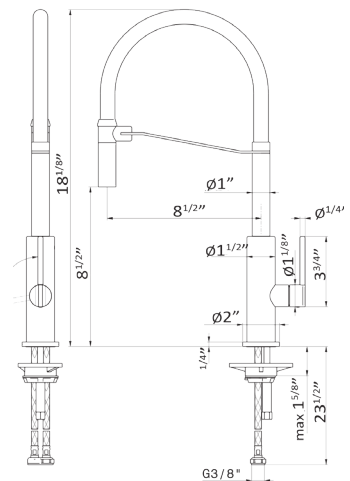

KONBU

Single-lever kitchen mixer with swivel spout. 3/8" female connection hoses.

*Robinet de cuisine à 1 poignée.
Tuyaux de raccordement femelle 3/8".*

72522

- **21.018** Chrome **$940**
- **01.093** Matt black **$1095**
- **31.028** Brushed nickel **$1130**
- **59.064** PVD Brushed gun metal **$2170**
- **59.067** PVD Brushed Copper Bronze **$2170**
- **59.098** PVD Brushed Pale Gold **$2170**
- **M0.077** Carbon satin **$1350**
- **S0.165** Soft Eucalyptus **$1195**
- **S0.166** Soft Cortex **$1195**
- **S0.167** Soft Maple **$1195**

25973 Cartridge **$115**

Single-lever kitchen mixer with swivel spout and pullout handshower. 3/8" female connection hoses.

*Robinet de cuisine à 1 poignée avec douchette
Tuyaux de raccordement femelle 3/8".*

72535

- **21.018** Chrome **$1285**
- **01.093** Matt black **$1515**
- **31.028** Brushed nickel **$1475**
- **59.064** PVD Brushed gun metal **$2625**
- **59.067** PVD Brushed Copper Bronze **$2625**
- **59.098** PVD Brushed Pale Gold **$2625**
- **M0.077** Carbon satin **$1735**
- **S0.165** Soft Eucalyptus **$1670**
- **S0.166** Soft Cortex **$1670**
- **S0.167** Soft Maple **$1670**

25973 Cartridge **$115**

Semi-Professional Single-lever kitchen mixer with swivel spout. 3/8" female connection hoses.

*Robinet de cuisine à 1 poignée.
Tuyaux de raccordement femelle 3/8".*

72545

- **05.093** Chrome-Matt black **$1470**
- **01.093** Matt black **$1620**
- **33.093** Brushed nickel-Matt black **$1595**
- **57.064** PVD Brushed gun metal-Matt black **$2785**
- **57.067** PVD Brushed Copper Bronze-Matt black **$2785**
- **57.098** PVD Brushed Pale Gold-Matt black **$2785**
- **M0.077** Carbon satin-Matt black **$1780**
- **S0.165** Soft Eucalyptus-Matt black **$1895**
- **S0.166** Soft Cortex-Matt black **$1895**
- **S0.167** Soft Maple-Matt black **$1895**

25973 Cartridge **$115**