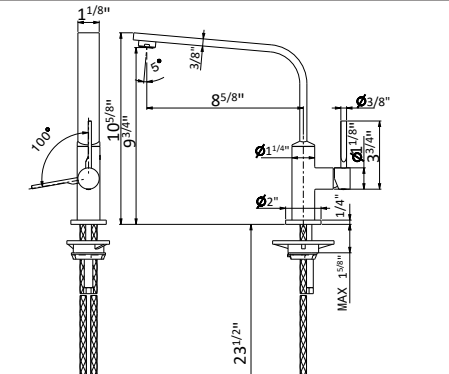

71823

Single-lever kitchen mixer with swivel spout. 3/8" female connection hoses.

Robinet de cuisine à 1 poignée avec bec pivotant. Tuyaux de raccordement femelle 3/8".

- **21.018** Chrome \$780
- **01.093** Matt black \$895
- **31.028** Brushed nickel \$925
- **59.064** Brushed Gun Metal PVD \$1695
- **59.067** Brushed Copper Bronze PVD \$1695
- **59.098** Brushed Pale Gold \$1695
- **M0.077** Carbon satin \$1065
- 25973** Cartridge \$115