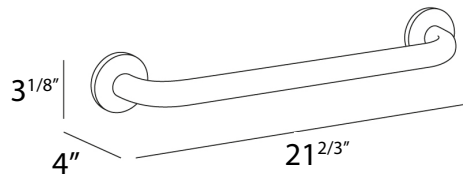

HELP

TECHNOLOGIES

VARIATIONS

COD AH395B
Safety grip, 1.500N (~ 330 LBS)
Centre distance 14 inches

COD AH395C
Safety grip, 1.500N (~ 330 LBS)
Centre distance 18 inches

COD AH395D
Safety grip, 1.500N (~ 330 LBS)
Centre distance 24 inches