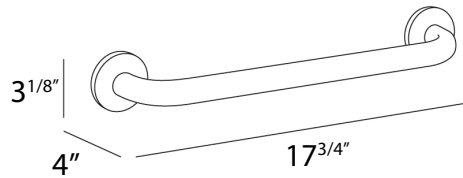

HELP

TECHNOLOGIES

VARIATIONS

COD AH395B
Safety grip, 1.500N (~ 330 LBS)
Centre distance 14 inches

COD AH395C
Safety grip, 1.500N (~ 330 LBS)
Centre distance 18 inches

COD AH395D
Safety grip, 1.500N (~ 330 LBS)
Centre distance 24 inches