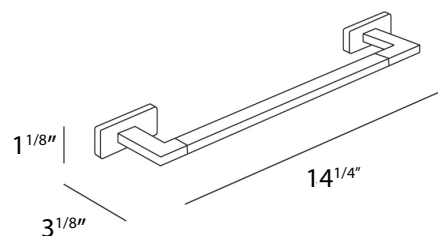

## VARIATIONS

COD A1818D  
Towel holder  
Centre distance 30 inches

COD A1818C  
Towel holder  
Centre distance 24 inches

COD A1818A  
Towel holder  
Centre distance 12 inches

COD A1818B  
Towel holder  
Centre distance 18 inches