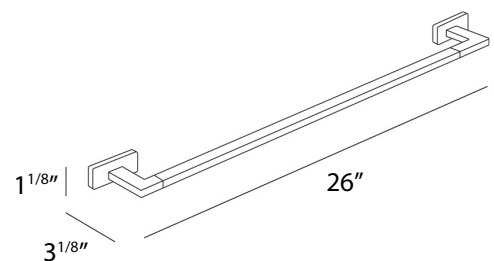

## VARIATIONS

COD A1818D  
Towel holder  
Centre distance 30 inches

COD A1818C  
Towel holder  
Centre distance 24 inches

COD A1818A  
Towel holder  
Centre distance 12 inches

COD A1818B  
Towel holder  
Centre distance 18 inches