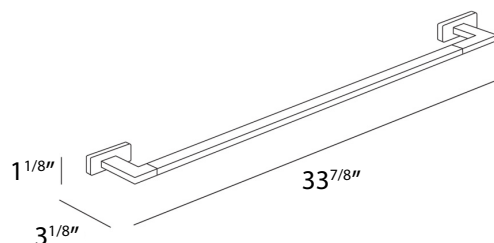

## VARIATIONS

COD A1818D  
Towel holder  
Centre distance 30 inches

COD A1818C  
Towel holder  
Centre distance 24 inches

COD A1818A  
Towel holder  
Centre distance 12 inches

COD A1818B  
Towel holder  
Centre distance 18 inches