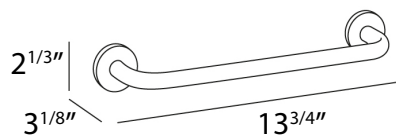

INOX

COD A1490A
Towel holder
Centre distance 12 inches

COD A1490B
Towel holder
Centre distance 18 inches

COD A1490C
Towel holder
Centre distance 24 inches