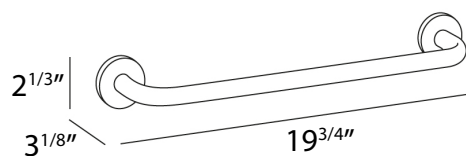

INOX

COD A1490A
Towel holder
Centre distance 12 inches

COD A1490B
Towel holder
Centre distance 18 inches

COD A1490C
Towel holder
Centre distance 24 inches