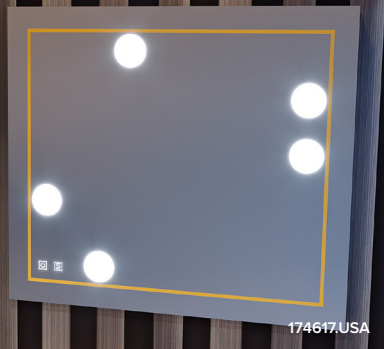

Tiffany

★
NEW!

FEATURES:

- Lighting class: II - IP44 - CE
- Energy class: A++/A+/A.
- LED spot power: 3W
- All anti-fog systems equipped with sensitive security on/off switch and dimmer

Framed

MODEL NUMBER

DESCRIPTION

W x D x H

WEIGHT

174615	Framed mirror W60 4 LED spot lights - 580 lumen - 4100°K Anti-fog system 30W	23⁵/₈" x 1³/₈" x 27⁹/₁₆"	10kgs
174616	Framed mirror W80 5 LED spot lights - 725 lumen - 4100°K Anti-fog system 30W	31¹/₂" x 1³/₈" x 27⁹/₁₆"	13kgs
174617	Framed mirror W100 5 LED spot lights - 725 lumen - 4100°K Anti-fog system 60W	39³/₈" x 1³/₈" x 27⁹/₁₆"	16kgs
174618	Framed mirror W120 5 LED spot lights - 725 lumen - 4100°K 2 Anti-fog systems 30W each	47¹/₄" x 1³/₈" x 27⁹/₁₆"	20kgs
174624	Framed mirror W140 5 LED spot lights - 725 lumen - 4100°K 2 Anti-fog systems 60W each	55¹/₈" x 1³/₈" x 27⁹/₁₆"	22kgs
174619	Framed mirror W150 5 LED spot lights - 725 lumen - 4100°K 2 Anti-fog systems 60W each	59" x 1³/₈" x 27⁹/₁₆"	24kgs

Suspended

MODEL NUMBER

DESCRIPTION

W x D x H

WEIGHT

174610	Suspended mirror W60 4 LED spot lights - 580 lumen - 4100°K Anti-fog system 30W	23⁵/₈" x 1³/₈" x 27⁹/₁₆"	10kgs
174611	Suspended mirror W80 5 LED spot lights - 725 lumen - 4100°K Anti-fog system 30W	31¹/₂" x 1³/₈" x 27⁹/₁₆"	13kgs
174612	Suspended mirror W100 5 LED spot lights - 725 lumen - 4100°K Anti-fog system 60W	39³/₈" x 1³/₈" x 27⁹/₁₆"	16kgs
174613	Suspended mirror W120 5 LED spot lights - 725 lumen - 4100°K 2 Anti-fog systems 30W each	47¹/₄" x 1³/₈" x 27⁹/₁₆"	20kgs
174623	Suspended mirror W140 5 LED spot lights - 725 lumen - 4100°K 2 Anti-fog systems 60W each	55¹/₈" x 1³/₈" x 27⁹/₁₆"	22kgs
174614	Suspended mirror W150 5 LED spot lights - 725 lumen - 4100°K 2 Anti-fog systems 60W each	59" x 1³/₈" x 27⁹/₁₆"	24kgs

Round

MODEL NUMBER

DESCRIPTION

W x D x H

WEIGHT

174620	Round mirror Ø70 4 LED spot lights - 580 lumen - 4100°K Anti-fog system 30W	Diameter: 27⁹/₁₆"	13.5kgs
174621	Round mirror Ø90 5 LED spot lights - 725 lumen - 4100°K Anti-fog system 30W	Diameter: 35¹/₂"	21kgs
174622	Round mirror Ø110 6 LED spot lights - 870 lumen - 4100°K Anti-fog system 60W	Diameter: 43⁵/₁₆"	30kgs