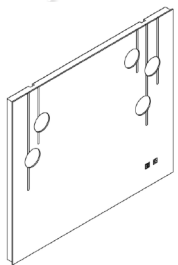

DESCRIPTION

W x D x H

WEIGHT

174615	Framed mirror W60 4 LED spot lights - 580 lumen - 4100°K Anti-fog system 30W	23 ⁵ / ₈ " x 1 ³ / ₈ " x 27 ⁹ / ₁₆ "	10kgs
174616	Framed mirror W80 5 LED spot lights - 725 lumen - 4100°K Anti-fog system 30W	31 ¹ / ₂ " x 1 ³ / ₈ " x 27 ⁹ / ₁₆ "	13kgs
174617	Framed mirror W100 5 LED spot lights - 725 lumen - 4100°K Anti-fog system 60W	39 ³ / ₈ " x 1 ³ / ₈ " x 27 ⁹ / ₁₆ "	16kgs
174618	Framed mirror W120 5 LED spot lights - 725 lumen - 4100°K 2 Anti-fog systems 30W each	47 ¹ / ₄ " x 1 ³ / ₈ " x 27 ⁹ / ₁₆ "	20kgs
174624	Framed mirror W140 5 LED spot lights - 725 lumen - 4100°K 2 Anti-fog systems 60W each	55 ¹ / ₈ " x 1 ³ / ₈ " x 27 ⁹ / ₁₆ "	22kgs
174619	Framed mirror W150 5 LED spot lights - 725 lumen - 4100°K 2 Anti-fog systems 60W each	59" x 1 ³ / ₈ " x 27 ⁹ / ₁₆ "	24kgs

Suspended

MODEL NUMBER

DESCRIPTION

W x D x H

WEIGHT

174610	Suspended mirror W60 4 LED spot lights - 580 lumen - 4100°K Anti-fog system 30W	23 ⁵ / ₈ " x 1 ³ / ₈ " x 27 ⁹ / ₁₆ "	10kgs
174611	Suspended mirror W80 5 LED spot lights - 725 lumen - 4100°K Anti-fog system 30W	31 ¹ / ₂ " x 1 ³ / ₈ " x 27 ⁹ / ₁₆ "	13kgs
174612	Suspended mirror W100 5 LED spot lights - 725 lumen - 4100°K Anti-fog system 60W	39 ³ / ₈ " x 1 ³ / ₈ " x 27 ⁹ / ₁₆ "	16kgs
174613	Suspended mirror W120 5 LED spot lights - 725 lumen - 4100°K 2 Anti-fog systems 30W each	47 ¹ / ₄ " x 1 ³ / ₈ " x 27 ⁹ / ₁₆ "	20kgs
174623	Suspended mirror W140 5 LED spot lights - 725 lumen - 4100°K 2 Anti-fog systems 60W each	55 ¹ / ₈ " x 1 ³ / ₈ " x 27 ⁹ / ₁₆ "	22kgs
174614	Suspended mirror W150 5 LED spot lights - 725 lumen - 4100°K 2 Anti-fog systems 60W each	59" x 1 ³ / ₈ " x 27 ⁹ / ₁₆ "	24kgs