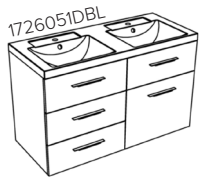

Rivali

MODEL NUMBER

DESCRIPTION

W x D x H

WEIGHT

Pricing includes Basin

172626	Basin unit W60 - 3 drawers	23 ⁵ / ₈ " x 20 ¹ / ₂ " x 29 ¹ / ₂ "	45kgs
172600	Basin unit W75 - 3 drawers	29 ¹ / ₂ " x 20 ¹ / ₂ " x 29 ¹ / ₂ "	50kgs
172601	Basin unit W100 - 3 drawers	57 ¹ / ₄ " x 22 ⁵ / ₈ " x 24 ³ / ₄ "	80kgs

172624	Basin unit W60 - 1 drawer - 1 door Please specify RH/LH door hinging.	23 ⁵ / ₈ " x 20 ¹ / ₂ " x 29 ¹ / ₂ "	45kgs
---------------	--	--	-------

172602 (door right)	Basin unit W100 3 drawers, 1 door on right or left side	39 ³ / ₈ " x 20 ¹ / ₂ " x 29 ¹ / ₂ "	80kgs
172603 (door left)			
172604	Basin unit W100 - 1 drawer, 2 doors	39 ³ / ₈ " x 20 ¹ / ₂ " x 29 ¹ / ₂ "	80kgs

172606DBL	Double basin unit W120 4 drawers, 1 door on left Double basin	47 ¹ / ₄ " x 20 ¹ / ₂ " x 29 ¹ / ₂ "	90kgs
172606G	Basin unit W120 4 drawers, 1 door on left Left side basin		
172606D	Basin unit W120 4 drawers, 1 door on left Right side basin		