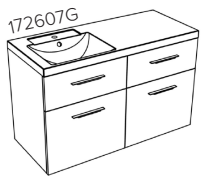

Rivali

MODEL NUMBER

DESCRIPTION

W x D x H

WEIGHT

Pricing includes Basin

172626	Basin unit W60 - 3 drawers	23 ⁵ / ₈ " x 20 ¹ / ₂ " x 29 ¹ / ₂ "	45kgs
172600	Basin unit W75 - 3 drawers	29 ¹ / ₂ " x 20 ¹ / ₂ " x 29 ¹ / ₂ "	50kgs
172601	Basin unit W100 - 3 drawers	57 ¹ / ₄ " x 22 ⁵ / ₈ " x 24 ³ / ₄ "	80kgs

172624	Basin unit W60 - 1 drawer - 1 door Please specify RH/LH door hinging.	23 ⁵ / ₈ " x 20 ¹ / ₂ " x 29 ¹ / ₂ "	45kgs
---------------	--	--	-------

172602 (door right)	Basin unit W100 3 drawers, 1 door on right or left side	39 ³ / ₈ " x 20 ¹ / ₂ " x 29 ¹ / ₂ "	80kgs
172603 (door left)			
172604	Basin unit W100 - 1 drawer, 2 doors	39 ³ / ₈ " x 20 ¹ / ₂ " x 29 ¹ / ₂ "	80kgs

1726051DBL	Double basin unit W120 4 drawers, 1 door on right Double basin		
172605G	Basin unit W120 4 drawers, 1 door on right Left side basin		
172605D	Basin unit W120 4 drawers, 1 door on right Right side basin		

172606DBL	Double basin unit W120 4 drawers, 1 door on left Double basin	47 ¹ / ₄ " x 20 ¹ / ₂ " x 29 ¹ / ₂ "	90kgs
172606G	Basin unit W120 4 drawers, 1 door on left Left side basin		
172606D	Basin unit W120 4 drawers, 1 door on left Right side basin		