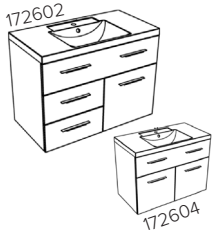

Rivali

MODEL NUMBER

DESCRIPTION

W x D x H

WEIGHT

Pricing includes Basin

172626	Basin unit W60 - 3 drawers	23 ⁵ / ₈ " x 20 ¹ / ₂ " x 29 ¹ / ₂ "	45kgs
172600	Basin unit W75 - 3 drawers	29 ¹ / ₂ " x 20 ¹ / ₂ " x 29 ¹ / ₂ "	50kgs
172601	Basin unit W100 - 3 drawers	57 ¹ / ₄ " x 22 ⁵ / ₈ " x 24 ³ / ₄ "	80kgs

172624	Basin unit W60 - 1 drawer - 1 door Please specify RH/LH door hinging.	23 ⁵ / ₈ " x 20 ¹ / ₂ " x 29 ¹ / ₂ "	45kgs
---------------	--	--	-------

172602 (door right)	Basin unit W100 3 drawers, 1 door on right or left side	39 ³ / ₈ " x 20 ¹ / ₂ " x 29 ¹ / ₂ "	80kgs
172603 (door left)			
172604	Basin unit W100 - 1 drawer, 2 doors	39 ³ / ₈ " x 20 ¹ / ₂ " x 29 ¹ / ₂ "	80kgs

172606DBL	Double basin unit W120 4 drawers, 1 door on left Double basin	47 ¹ / ₄ " x 20 ¹ / ₂ " x 29 ¹ / ₂ "	90kgs
172606G	Basin unit W120 4 drawers, 1 door on left Left side basin		
172606D	Basin unit W120 4 drawers, 1 door on left Right side basin		