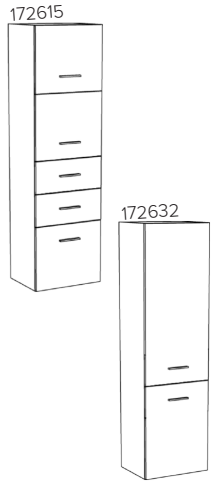

172606DBL	Double basin unit W120 4 drawers, 1 door on left Double basin	47 ¹ / ₄ " x 20 ¹ / ₂ " x 29 ¹ / ₂ "	90kgs
172606G	Basin unit W120 4 drawers, 1 door on left Left side basin		
172606D	Basin unit W120 4 drawers, 1 door on left Right side basin		

172609	Double basin unit W150 4 drawers, 1 door left		
---------------	--	--	--

172610	Double basin unit W150 4 drawers, 2 doors right	59 ¹ / ₈ " x 20 ¹ / ₂ " x 29 ¹ / ₂ "	123kgs
---------------	--	--	--------

172612	Double basin unit W150 4 drawers, 2 doors left
172611	Double basin unit W150 4 drawers, 2 doors left and right
172613	Double basin unit W150 2 drawers, 3 doors

172623	Height adjustable feet in chromed zamac. 60-63"	2 ¹ / ₈ " x 2 ¹ / ₈ " x 6"	3kgs
---------------	---	--	------

172617	Storage unit W50 - 3 drawers	19½" x 15¾" x 28⅝"	
172616	Storage unit W50 - 1 drawer, 1 door 1 height adjustable shelf Please specify RH/LH door hinging.	19½" x 15¾" x 28⅝"	30kgs
172618	Storage unit W100 - 2 drawers, 2 doors 1 height adjustable shelf	39⅜" x 15¾" x 28⅝"	41kgs