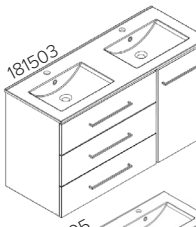

LED lights - 95 lumen/W - 4500°K with dimmer, LED power - 15.84W, Classe II - IP44 - CE

39⅜" x 18⅝" x 27⅞"

77kgs

**181502.1**  
(lacquer/ceramic)

Basin unit W100  
3 drawers - **1 bottle drawer right**

**181502.2**  
(lacquer/CeramyI®)

Basin unit W100  
3 drawers - **1 bottle drawer left**

**181507.2**  
(lacquer/CeramyI®)

**181507.3**  
(wood/ceramic)

**181507.4**  
(wood/CeramyI®)

LED lights - 95 lumen/W - 4500°K with dimmer, LED power - 15.84W, Classe II - IP44 - CE

39⅜" x 18⅝" x 27⅞"

77kgs

**181503.1**  
(lacquer)

Double basin unit W120  
3 drawers, **1 door on right**  
Ceramic double basin

**181503.3**  
(wood décor)

**181504.1**  
(lacquer)

**181504.3**  
(wood décor)

Double basin unit W120  
3 drawers, **1 door on left**  
Ceramic double basin

47¼" x 18⅝" x 27⅞"

90kgs

**181505.1**  
(lacquer)

Double basin unit W120  
6 drawers  
Ceramic double basin

**181505.3**  
(wood décor)