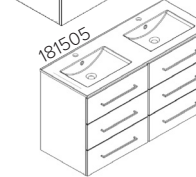

LED lights - 95 lumen/W - 4500°K with dimmer, LED power - 15.84W, Classe II - IP44 - CE

39⅜" x 18⅝" x 27⅞"

77kgs

**181502.1**  
(lacquer/ceramic)

Basin unit W100  
3 drawers - **1 bottle drawer right**

**181502.2**  
(lacquer/CeramyI®)

39⅜" x 18⅝" x 27⅞"

77kgs

**181503.1**  
(lacquer)

Double basin unit W120  
3 drawers, **1 door on right**  
Ceramic double basin

**181503.3**  
(wood décor)

**181504.1**  
(lacquer)

**181504.3**  
(wood décor)

Double basin unit W120  
3 drawers, **1 door on left**  
Ceramic double basin

47¼" x 18⅝" x 27⅞"

90kgs

**181505.1**  
(lacquer)

Double basin unit W120  
6 drawers  
Ceramic double basin

**181505.3**  
(wood décor)