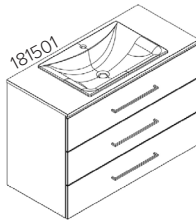

**181500.4**  
(wood/CeramyI®)

31½" x 18⅝" x 27⅞"

64kgs

**181501.1**  
(lacquer/ceramic)

Basin unit W100  
3 drawers

**181501.2**  
(lacquer/CeramyI®)

**181501.3**  
(wood/ceramic)

**181501.4**  
(wood/CeramyI®)

LED lights - 95 lumen/W - 4500°K with dimmer, LED power - 15.84W, Classe II - IP44 - CE

39⅜" x 18⅝" x 27⅞"

77kgs

**181502.1**  
(lacquer/ceramic)

Basin unit W100  
3 drawers - **1 bottle drawer right**

**181502.2**  
(lacquer/CeramyI®)

39⅜" x 18⅝" x 27⅞"

77kgs

**181503.1**  
(lacquer)

Double basin unit W120  
3 drawers, **1 door on right**  
Ceramic double basin

**181503.3**  
(wood décor)

**181504.1**  
(lacquer)

**181504.3**  
(wood décor)

47¼" x 18⅝" x 27⅞"

91kgs

47¼" x 18⅝" x 27⅞"

**Included with all:** LED lights - 95 lumen/W - 4500°K with dimmer, LED power - 17.76W, Classe II - IP44 - CE

**181530.1**  
(lacquer/left)

Tower unit W50

**181530.3**  
(wood/left)