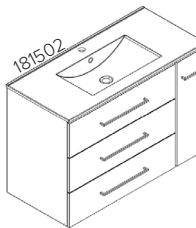

**181500.4**  
(wood/CeramyI®)

31½" x 18⅝" x 27⅞"

64kgs

**181501.1**  
(lacquer/ceramic)

Basin unit W100  
3 drawers

**181501.2**  
(lacquer/CeramyI®)

**181501.3**  
(wood/ceramic)

**181501.4**  
(wood/CeramyI®)

LED lights - 95 lumen/W - 4500°K with dimmer, LED power - 15.84W, Classe II - IP44 - CE

39⅜" x 18⅝" x 27⅞"

77kgs

**181502.1**  
(lacquer/ceramic)

Basin unit W100  
3 drawers - **1 bottle drawer right**

**181502.2**  
(lacquer/CeramyI®)

39⅜" x 18⅝" x 27⅞"

77kgs

**181503.1**  
(lacquer)

Double basin unit W120  
3 drawers, **1 door on right**  
Ceramic double basin

**181503.3**  
(wood décor)

**181504.1**  
(lacquer)

**181504.3**  
(wood décor)

47¼" x 18⅝" x 27⅞"

91kgs

47¼" x 18⅝" x 27⅞"

**Included with all:** LED lights - 95 lumen/W - 4500°K with dimmer, LED power - 17.76W, Classe II - IP44 - CE

**181530.1**  
(lacquer/left)

Tower unit W50

**181530.3**  
(wood/left)