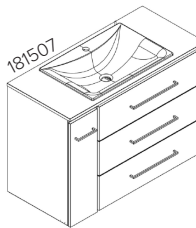

181507.1
(lacquer/ceramic)

Basin unit W100
3 drawers - **1 bottle drawer left**

181507.2
(lacquer/CeramyI®)

181507.3
(wood/ceramic)

181507.4
(wood/CeramyI®)

LED lights - 95 lumen/W - 4500°K with dimmer, LED power - 15.84W, Classe II - IP44 - CE

39⅜" x 18⅝" x 27⅞"

77kgs