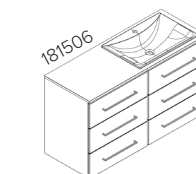

181506.2
(lacquer)

Basin unit W120
6 drawers, **basin on right**
CeramyI® basin

181506.4
(wood décor)

181505.2
(lacquer)

181505.4
(wood décor)

Basin unit W120
6 drawers, **basin on left**
CeramyI® basin

47¼" x 18⅝" x 27⅞"

91kgs

47¼" x 18⅝" x 27⅞"

Included with all: LED lights - 95 lumen/W - 4500°K with dimmer, LED power - 17.76W, Classe II - IP44 - CE