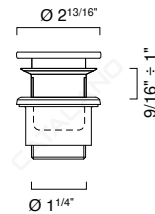

ROUND CHROME BRASS P-TRAP

- 1-1/4"
- Chrome finish

<u>MODEL</u>	<u>DESCRIPTION</u>	<u>PRICE</u>
SISFE	Round bottom siphon	$370.00