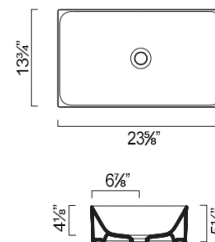

ZERO 45 SQUARE WASHBASIN

- W17 3/4" x D13 3/4" x H5 1/8" / W45cm x D35cm x H13cm
- Install on counter
- Without overflow

MODEL	DESCRIPTION	PRICE
4535ZE	Washbasin, Catalano white	$795.00
○ 4535ZEBM	Washbasin, matte white	$1250.00
● 4535ZENS	Washbasin, matte black	$1250.00
● 4535ZECS	Washbasin, matte cement	$1250.00