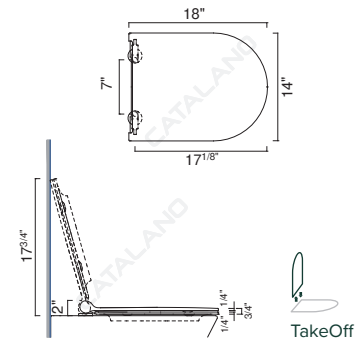

Special order

SFERA/COLORI 54 BIDET

- W13 3/4" x D21 1/4" x H11" / W35cm x D54cm x H28cm
- Install wall-hung, 1-pc
- Centre hole pre drilled
- In Wall Carrier for Bidet required

MODEL	DESCRIPTION	PRICE
BSF54BM	White matte wall hung bidet	\$1195.00
BSF54VS	Green matte wall hung bidet	\$1195.00
BSF54AS	Blue matte wall hung bidet	\$1195.00
BSF54GS	Grey matte wall hung bidet	\$1195.00
BSF54NS	Black matte wall hung bidet	\$1195.00
BSF54MS	Brown matte wall hung bidet	\$1195.00
BSF54CS	Cement matte wall hung bidet	\$1195.00