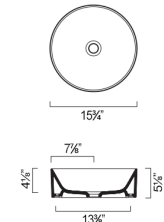

ZERO 40 ROUND WASHBASIN

- W15 3/4" x D15 3/4" x H5 1/8" / W40cm x D40cm x H13cm
- Install on counter
- Without overflow

MODEL	DESCRIPTION	PRICE
40TZE	Washbasin	$595.00