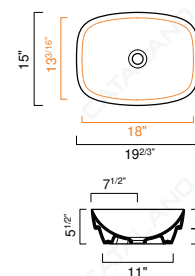

GREEN LUX 40 WASHBASIN

- W15 3/4" x D15 3/4" x H5 1/2" / W40cm x D40cm x H14cm
- Install on counter or semi fitted
- No overflow
- Glazed on all 4 sides

MODEL	DESCRIPTION	PRICE
40AGRLX	Catalano white washbasin	$835.00
○ 40AGRLXBM	White matte washbasin	$1315.00
● 40AGRLXVS	Green matte washbasin	$1315.00
● 40AGRLXAS	Blue matte washbasin	$1315.00
● 40AGRLXGS	Grey matte washbasin	$1315.00
● 40AGRLXNS	Black matte washbasin	$1315.00
● 40AGRLXMS	Brown matte washbasin	$1315.00
● 40AGRLXCS	Cement matte washbasin	$1315.00