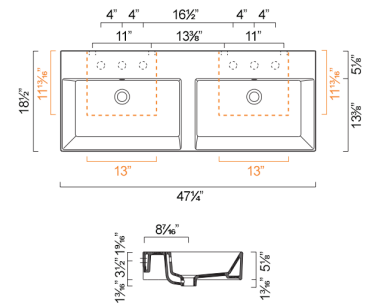

PREMIUM 120 WASHBASIN

- W47 1/4" x D18 1/2" x H5 1/8" / W120cm x D47cm x H13cm
- Install wall-hung, semi-fitted, or on vanity
- Must specify number of holes and hole position.
- 5 knockout holes

OPTIONAL:

- P12VP Front Towel Rail: Brass with chrome finish

MODEL	DESCRIPTION	PRICE
12VP	Washbasin	$1650.00
P12VP	Front Towel Rail, chrome	$425.00