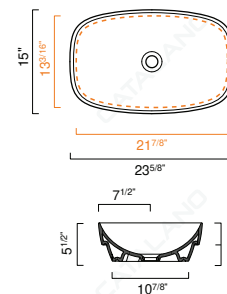

GREEN LUX 50 WASHBASIN

- W19 5/8" x D15" x H5 1/2" / W50cm x D38cm x H14cm
- Install on counter or semi fitted
- No overflow
- Glazed on all 4 sides

MODEL	DESCRIPTION	PRICE
50AGRLX	Catalano white washbasin	$895.00 ✓
○ 50AGRLXBM	White matte washbasin	$1390.00 ✓
● 50AGRLXVS	Green matte washbasin	$1390.00
● 50AGRLXAS	Blue matte washbasin	$1390.00
● 50AGRLXGS	Grey matte washbasin	$1390.00
● 50AGRLXNS	Black matte washbasin	$1390.00 ✓
● 50AGRLXMS	Brown matte washbasin	$1390.00
● 50AGRLXCS	Cement matte washbasin	$1390.00