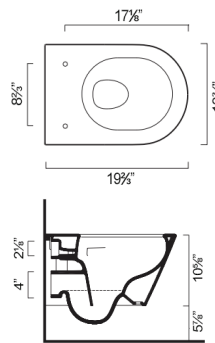

ZERO 50 TOILET & BIDET

1. W13 3/4" x D19 2/3" x H10 5/8" / W35cm x D50cm x H27cm
   - Install wall-hung, 1-pc less seat. 0.99gpf (3.75 liters)
2. REQUIRED & SOLD SEPARATELY
3. Toilet seat
   - In Wall Carrier for Toilet
   - In Wall Carrier for Bidet

MODEL	DESCRIPTION	PRICE
BSV50N	Wall hung bidet	$995.00 Special order
VSZ50R	Wall hung toilet - rimless	$995.00 Newflush!
SCST	Toilet seat	$225.00
SCSTF	Soft-close toilet seat	$325.00
SCSTP	Soft-close Plus toilet seat	$370.00 ☒