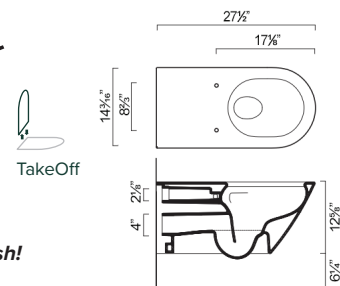

SFERA COMFORT 70 NEWFLUSH TOILET

1. W14" x D 27 1/2" x H12 5/8" / W70cm x D36cm x H32cm
   - Install wall-hung, 1-pc less seat. 0.89gpf (3.38 liters)
2. REQUIRED & SOLD SEPARATELY
3. Toilet seat
   - In Wall Carrier for Toilet

MODEL	DESCRIPTION	PRICE
VSHNR	Wall hung toilet	$1495.00 Newflush!
HNSTF	Soft-close toilet seat	$225.00