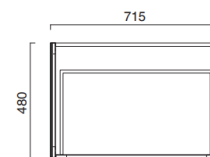

NEW! HORIZON 75 DRAWER

Special order

- W28 1/8" x D19" x H14 3/4" / W71 1/2cm x D48cm x H37 1/2cm
- Pair with Horizon 75 worktop, structure and 60 or 50 washbasin

MODEL	DESCRIPTION	PRICE
○ M7550BM	Matte white drawer	$3715.00
● M7550CS	Matte cement drawer	$3715.00
● M7550NS	Matte black drawer	$3715.00

- Lateral aluminum towel rail for Horizon drawers

MODEL	DESCRIPTION	PRICE
PLMO CHR	Chrome towel rail	$270.00