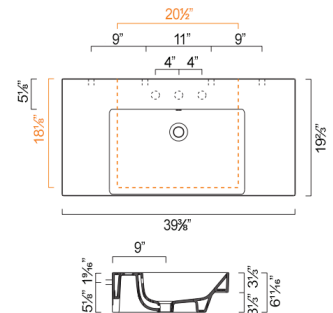

ZERO 100 WASHBASIN

- W39 3/8" x D19 5/8" x H3 1/3" / W100cm x D50cm x H8.5cm
- Install wall-hung, semi-fitted or on vanity
- Must specify number of holes and hole position
- 3 knockout holes

OPTIONAL:

- P10ZP Front Towel Rail: Aluminum with chrome finish

MODEL	DESCRIPTION	PRICE
10ZEUP	Washbasin	$1675.00
P10ZP	Front Towel Rail, chrome	$395.00

ZERO 100 RIGHT SIDE WASHBASIN

- W39 3/8" x D19 5/8" x H3 1/3" / W100cm x D50cm x H8.5cm
- Install wall-hung, semi-fitted or on vanity
- Must specify number of holes and hole position
- 3 knockout holes

OPTIONAL:

- P10ZP Front Towel Rail: Aluminum with chrome finish

MODEL	DESCRIPTION	PRICE
10DZEUP	Washbasin	$1725.00
P10ZP	Front Towel Rail, chrome	$395.00