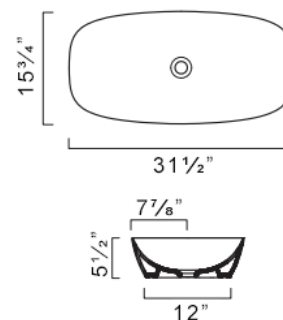

GREEN LUX/COLORI Collection Special order

GREEN LUX 65 WASHBASIN

- W25 5/8" x D16 1/2" x H5 1/2" / W65cm x D42cm x H14cm
- Install on counter or semi fitted
- No overflow
- Glazed on all 4 sides

MODEL	DESCRIPTION	PRICE
65GRLXN	Catalano white washbasin	$895.00
65GRLXNBM	White matte washbasin	$1475.00
65GRLXNVS	Green matte washbasin	$1475.00
65GRLXNAS	Blue matte washbasin	$1475.00
65GRLXNGS	Grey matte washbasin	$1475.00
65GRLXNNS	Black matte washbasin	$1475.00
65GRLXNMS	Brown matte washbasin	$1475.00
65GRLXNCS	Cement matte washbasin	$1475.00

GREEN LUX 60 WASHBASIN

- W23 5/8" x D15 3/4" x H5 1/2" / W60cm x D40cm x H14cm
- Install on counter or semi fitted
- No overflow
- Glazed on all 4 sides

MODEL	DESCRIPTION	PRICE
60GRLXN	Catalano white washbasin	$865.00
60GRLXNBM	White matte washbasin	$1390.00
60GRLXNVS	Green matte washbasin	$1390.00
60GRLXNAS	Blue matte washbasin	$1390.00
60GRLXNGS	Grey matte washbasin	$1390.00
60GRLXNNS	Black matte washbasin	$1390.00
60GRLXNMS	Brown matte washbasin	$1390.00
60GRLXNCS	Cement matte washbasin	$1390.00

GREEN LUX 42 WASHBASIN

- W16 1/2" x D16 1/2" x H5 1/2" / W42cm x D42cm x H14cm
- Install on counter or semi fitted
- No overflow
- Glazed on all 4 sides

MODEL	DESCRIPTION	PRICE
42GRLXN	Catalano white washbasin	$795.00
42GRLXNBM	White matte washbasin	$1250.00
42GRLXNVS	Green matte washbasin	$1250.00
42GRLXNAS	Blue matte washbasin	$1250.00
42GRLXNGS	Grey matte washbasin	$1250.00
42GRLXNNS	Black matte washbasin	$1250.00
42GRLXNMS	Brown matte washbasin	$1250.00
42GRLXNCS	Cement matte washbasin	$1250.00

GREEN LUX 80 WASHBASIN

- W31 1/2" x D15 3/4" x H5 1/2" / W80cm x D40cm x H14cm
- Install on counter
- No overflow
- Glazed on all 4 sides