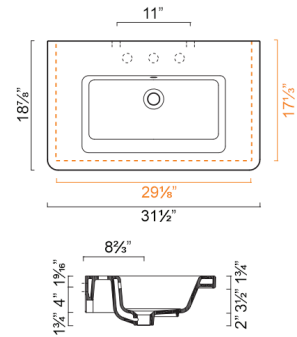

NEW LIGHT 67 WASHBASIN

- W26 3/8" x D19" x H1 3/4" / W67cm x D48cm x H4.5cm
- Install wall-hung, semi inset, or on vanity
- Must specify number of holes and hole position.
- 3 knockout holes

OPTIONAL:

- P67LI Front Towel Rail: Brass with chrome finish

MODEL	DESCRIPTION	PRICE
67LI	Washbasin	$415.00
P67LI	Front Towel Rail, chrome	$225.00