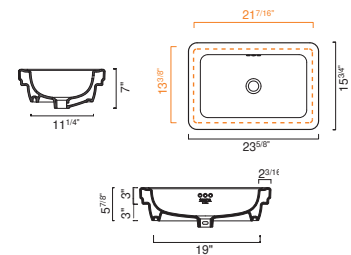

CANOVA ROYAL Collection Special order

CANOVA ROYAL 60 WASHBASIN

- W23 5/8" x D18 1/8" x H6 1/2" / W60cm x D46cm x H16.5cm
- Install wall-hung, on pedestal, or on vanity
- Must specify number of holes and hole position.
- 1 Pre-drilled centre hole
- 2 knockout holes

OPTIONAL:

- P60CV Front Towel Rail: Brass with chrome finish
- COCV Ceramic Pedestal

MODEL	DESCRIPTION	PRICE
60CV	Washbasin	$615.00
P60CV	Front Towel Rail, chrome	$370.00
COCV	Ceramic Pedestal	$445.00

CANOVA ROYAL 70 WASHBASIN

- W27 1/2" x D20 1/2" x H7 7/8" / W70cm x D52cm x H20cm
- Install wall-hung or on pedestal
- Must specify number of holes and hole position.
- 1 Pre-drilled centre hole
- 2 knockout holes

OPTIONAL:

- P70CV Front Towel Rail: Brass with chrome finish
- COCV Ceramic Pedestal

MODEL	DESCRIPTION	PRICE
70CV	Washbasin	$730.00
P70CV	Front Towel Rail, chrome	$370.00
COCV	Ceramic Pedestal	$445.00

CANOVA ROYAL 56 WASHBASIN

- W22" x D17 5/16" x H6 11/16" / W56cm x D44cm x H17cm
- Install wall-hung or on pedestal
- Must specify number of holes and hole position.
- 1 Pre-drilled centre hole
- 2 knockout holes

OPTIONAL:

- P56CV Front Towel Rail: Brass with chrome finish
- COCV Ceramic Pedestal

MODEL	DESCRIPTION	PRICE
56CV	Washbasin	$650.00
P56CV	Front Towel Rail, chrome	$370.00
COCV	Ceramic Pedestal	$445.00

CANOVA ROYAL 60 WASHBASIN

- W23 5/8" x D15 3/4" x H5 7/8" / W60cm x D40cm x H15cm
- Install on counter, fitted, or semi fitted
- Glazed on all 4 sides

MODEL	DESCRIPTION	PRICE
60ACV	Washbasin	$865.00