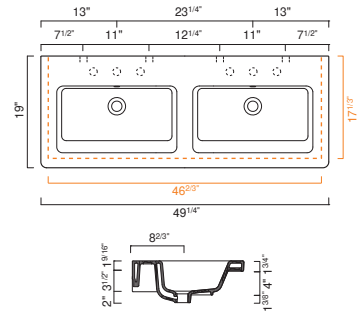

NEW LIGHT 100 WASHBASIN

- W39 3/8" x D19" x H1 3/4" / W100cm x D48.5cm x H4.5cm
- Install wall-hung, semi inset, or on vanity
- Must specify number of holes and hole position.
- 3 knockout holes

OPTIONAL:

- P100LI Front Towel Rail: Brass with chrome finish

MODEL	DESCRIPTION	PRICE
100LI	Washbasin	$605.00 ✓
P100LI	Front Towel Rail, chrome	$295.00