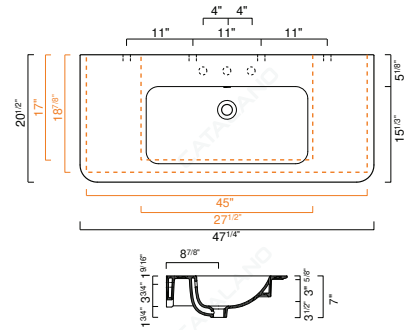

GREEN UP 100 WASHBASIN

- W39 3/8" x D20 1/2" x H9/16" / W100cm x D52cm x H1.5cm
- Install wall-hung or on vanity
- Must specify number of holes and hole position.
- 3 knockout holes. White basin

OPTIONAL:

- P80GRN Front Towel Rail: Brass with chrome finish

MODEL	DESCRIPTION	PRICE
100GRUP	Washbasin	$1450.00
P80GRN	Front towel rail, chrome	$350.00