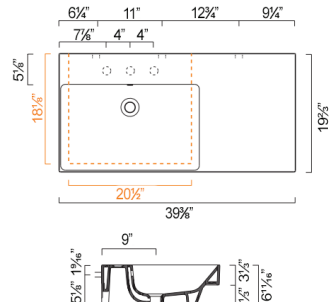

ZERO Collection

ZERO 125 DOUBLE WASHBASIN

- W49 1/4" x D19 5/8" x H3 1/3" / W125cm x D50cm x H8.5cm
- Install wall-hung, semi-fitted or on vanity
- Must specify number of holes and hole position
- 6 knockout holes

OPTIONAL:

- P150ZEUP Front Towel Rail: Aluminum with chrome finish

MODEL	DESCRIPTION	PRICE
125ZEUP	Washbasin	$2095.00
P125ZEUP	Front Towel Rail, chrome	$395.00

ZERO 125 WASHBASIN

- W49 1/4" x D19 5/8" x H3 1/3" / W125cm x D50cm x H8.5cm
- Install wall-hung, semi-fitted or on vanity
- Must specify number of holes and hole position
- 3 knockout holes

OPTIONAL:

- P125ZEUP Front Towel Rail: Aluminum with chrome finish

MODEL	DESCRIPTION	PRICE
125ZEUP	Washbasin	$2075.00
P125ZEUP	Front Towel Rail, chrome	$395.00

ZERO 100 WASHBASIN

- W39 3/8" x D19 5/8" x H3 1/3" / W100cm x D50cm x H8.5cm
- Install wall-hung, semi-fitted or on vanity
- Must specify number of holes and hole position
- 3 knockout holes

OPTIONAL:

- P10ZP Front Towel Rail: Aluminum with chrome finish

MODEL	DESCRIPTION	PRICE
10ZEUP	Washbasin	$1675.00
P10ZP	Front Towel Rail, chrome	$395.00

ZERO 100 RIGHT SIDE WASHBASIN

- W39 3/8" x D19 5/8" x H3 1/3" / W100cm x D50cm x H8.5cm
- Install wall-hung, semi-fitted or on vanity
- Must specify number of holes and hole position
- 3 knockout holes

OPTIONAL:

- P10ZP Front Towel Rail: Aluminum with chrome finish

MODEL	DESCRIPTION	PRICE
10DZEUP	Washbasin	$1725.00
P10ZP	Front Towel Rail, chrome	$395.00

ZERO 100 LEFT SIDE WASHBASIN

- W39 3/8" x D19 5/8" x H3 1/3" / W100cm x D50cm x H8.5cm
- Install wall-hung, semi-fitted or on vanity
- Must specify number of holes and hole position
- 3 knockout holes

OPTIONAL:

- P10ZP Front Towel Rail: Aluminum with chrome finish

MODEL	DESCRIPTION	PRICE
10SZEUP	Washbasin	$1725.00
P10ZP	Front Towel Rail, chrome	$395.00