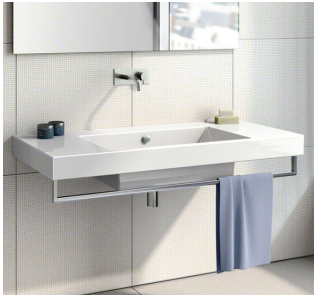

OPTIONAL:

- P150ZEUP Front Towel Rail: Aluminum with chrome finish

MODEL	DESCRIPTION	PRICE
125ZEUP	Washbasin	\$2095.00
P125ZEUP	Front Towel Rail, chrome	\$395.00

ZERO 125 WASHBASIN

- W49 1/4" x D19 5/8" x H3 1/3" / W125cm x D50cm x H8.5cm
- Install wall-hung, semi-fitted or on vanity
- Must specify number of holes and hole position
- 3 knockout holes