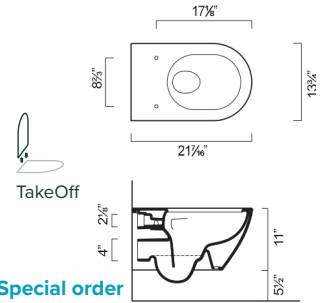

SFERA 54 ECO NEWFLUSH TOILET & BIDET

- W13 3/4" x D21 1/4" x H11" / W35cm x D54cm x H28cm
- Install wall-hung, 1-pc less seat. 1gpf (3.75 liters)

REQUIRED & SOLD SEPARATELY

- Toilet seat
- In Wall Carrier for Toilet
- In Wall Carrier for Bidet

MODEL	DESCRIPTION	PRICE
VSF54RECO	Wall hung toilet	$675.00
BSF54ECO	Wall hung bidet	$695.00
ZECOF	Eco soft-close toilet seat	$250.00

Eco Newflush!
Eco Newflush! Special order

Special order

SFERA/COLORI NEWFLUSH 54 TOILET

- W13 3/4" x D21 1/4" x H11" / W35cm x D54cm x H28cm
- Install wall-hung, 1-pc less seat. 1.2gpf (4.5 liters)
- In Wall Carrier for Toilet required
- Bowl interior finished with CATAGlaze for maximum hygiene

MODEL	DESCRIPTION	PRICE
VSF54RBM	White matte wall hung toilet	$1525.00
VSF54RVS	Green matte wall hung toilet	$1525.00
VSF54RAS	Blue matte wall hung toilet	$1525.00
VSF54RGS	Grey matte wall hung toilet	$1525.00
VSF54RNS	Black matte wall hung toilet	$1525.00
VSF54RMS	Brown matte wall hung toilet	$1525.00
VSF54RCS	Cement matte wall hung toilet	$1525.00