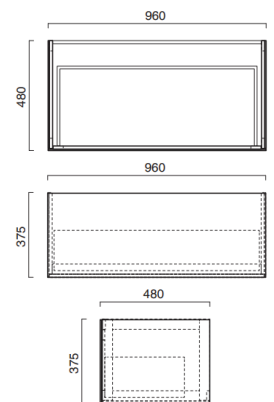

NEW! HORIZON 100 STRUCTURE

- W37 1/2" x D18 1/2" x H14 3/4" / W95cm x D47cm x H37 1/2cm
- With laminate shelf
- Pair with Horizon 100 worktop and 70, 60 or 50 washbasin

OPTIONAL:

- M10050 drawer unit

MODEL	DESCRIPTION	PRICE
<input type="radio"/> S10050BM	Matte white structure	\$1825.00
<input type="radio"/> S10050	Inox scotch brite structure	\$1825.00
<input checked="" type="radio"/> S10050NS	Matte black structure	\$1825.00 ✓

NEW! HORIZON 100 DRAWER

- W37 3/4" x D19" x H14 3/4" / W96cm x D48cm x H37 1/2cm
- Pair with Horizon 100 worktop, structure and 70, 60 or 50 washbasin

MODEL	DESCRIPTION	PRICE
<input type="radio"/> M10050BM	Matte white drawer	\$3920.00
<input type="radio"/> M10050CS	Matte cement drawer	\$3920.00
<input checked="" type="radio"/> M10050NS	Matte black drawer	\$3920.00