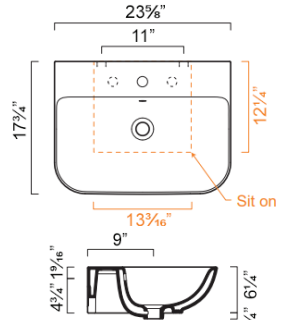

SFERA 50 WASHBASIN

- W19 2/3" x D15 3/4" x H7" / W50cm x D40cm x H18cm
- Install wall-hung or on counter
- Must specify number of holes and hole position
- 3 knockout holes

OPTIONAL:

- P60BSF Front Towel Rail: Chrome aluminum

MODEL	DESCRIPTION	PRICE
50BSF	Washbasin	$625.00
P50BSF	Front Towel Rail, chrome	$250.00