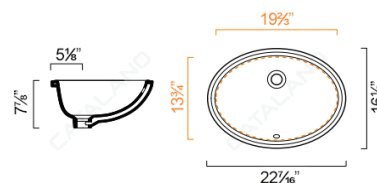

CANOVA ROYAL 52 WASHBASIN

- W20 1/2" x D16 1/2" x H7 7/8" / W52cm x D42cm x H20cm
- Install undermounted
- With overflow

<u>MODEL</u>	<u>DESCRIPTION</u>	<u>PRICE</u>
SO52	Washbasin	$475.00