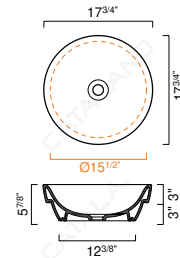

SFERA 35 WASHBASIN

- W13 3/4" x D13 3/4" x H5 7/8" / W35cm x D35cm x H15cm
- Install on counter, semi inset or undermounted
- Without overflow
- Glazed all around

MODEL   **DESCRIPTION**
35ASFN   Washbasin

PRICE
$550.00