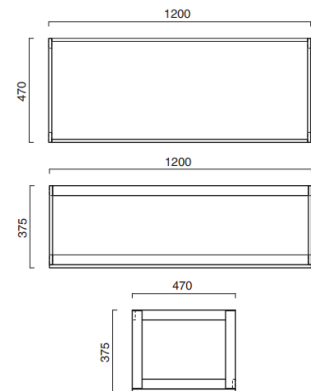

NEW! **HORIZON 125 DRAWER**

Special order

- W47 2/3" x D19" x H14 3/4" / W121cm x D48cm x H37 1/2cm
- Pair with Horizon 125 worktop, structure and 70, 60 or 50 washbasin

MODEL	DESCRIPTION	PRICE
☐ M12550BM	Matte white drawer	$4055.00
☐ M12550CS	Matte cement drawer	$4055.00
☒ M12550NS	Matte black drawer	$4055.00

- Lateral aluminum towel rail for Horizon drawers

MODEL	DESCRIPTION	PRICE
PLMO CHR	Chrome towel rail	$270.00