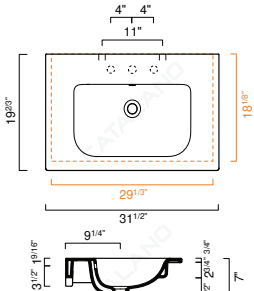

SFERA 60 WASHBASIN

- W23 5/8" x D19 5/8" x H3/4" / W60cm x D50cm x H2cm
- Install wall-hung, semi inset or on vanity
- Must specify number of holes and hole position.
- 3 knockout holes

OPTIONAL:

- P60SF Front Towel Rail: Brass with chrome finish

MODEL	DESCRIPTION	PRICE
60SFN	Washbasin	$625.00 ✓
P60SFN	Front Towel Rail, chrome	$310.00