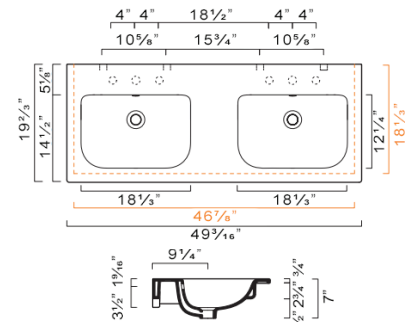

SFERA 100 WASHBASIN

- W39 3/8" x D19 5/8" x H3/4" / W100cm x D50cm x H2cm
- Install wall-hung, semi inset or on vanity
- Must specify number of holes and hole position.
- 3 knockout holes

OPTIONAL:

- P10SF Front Towel Rail: Brass with chrome finish

MODEL	DESCRIPTION	PRICE
100SFN	Washbasin	$895.00 ✓
P90CV	Front Towel Rail, chrome	$395.00