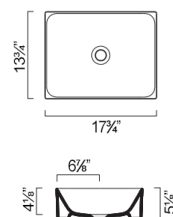

ZERO Collection

ZERO 60 WASHBASIN

- W23 5/8" x D13 3/4" x H5 1/8" / W60cm x D35cm x H13cm
- Install on counter
- Without overflow

MODEL	DESCRIPTION	PRICE
6035ZE	Washbasin, Catalano white	$795.00
○ 6035ZEBM	Washbasin, matte white	$1350.00
● 6035ZENS	Washbasin, matte black	$1350.00
● 6035ZECS	Washbasin, matte cement	$1350.00

ZERO 45 SQUARE WASHBASIN

- W17 3/4" x D13 3/4" x H5 1/8" / W45cm x D35cm x H13cm
- Install on counter
- Without overflow

MODEL	DESCRIPTION	PRICE
4535ZE	Washbasin, Catalano white	$795.00
○ 4535ZEBM	Washbasin, matte white	$1250.00
● 4535ZENS	Washbasin, matte black	$1250.00
● 4535ZECS	Washbasin, matte cement	$1250.00

ZERO 45 ROUND WASHBASIN

- W17 3/4" x D17 3/4" x H5 1/8" / W45cm x D45cm x H13cm
- Install on counter
- Without overflow

MODEL	DESCRIPTION	PRICE
45TZE	Washbasin	$695.00

ZERO 40 ROUND WASHBASIN

- W15 3/4" x D15 3/4" x H5 1/8" / W40cm x D40cm x H13cm
- Install on counter
- Without overflow

MODEL	DESCRIPTION	PRICE
40TZE	Washbasin	$595.00