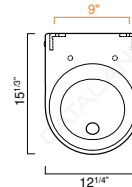

BIG BOY URINAL

1. W12 1/4" x D11 5/8" x H24" / W31cm x D29.5cm x H61cm
   - Pre-punched holes to fit the lid
   - Fixing set included
2. REQUIRED & SOLD SEPARATELY
3. In Wall Carrier for Urinal
   - COSTF: Soft close cover
4. OPTIONAL:
5. RAOR: Inlet pipe of 1/2"
   - SIOR: Trap with horizontal outlet

MODEL	DESCRIPTION	PRICE
BIG BOY	Urinal	$975.00
COSTF	Soft-close cover	$295.00
RAOR	1/2" inlet pipe	$130.00
SIOR	Trap with horizontal outlet	$65.00

Special order

SFERA NEWFLUSH URINAL

1. W12 5/8" x D13 3/4" x H25 3/8" / W32cm x D35cm x H64.5cm
   - OR64 = No lid
   - OR64F = Pre-punched holes to fit the lid
   - Fixing set included
2. REQUIRED & SOLD SEPARATELY
3. In Wall Carrier for Urinal
   - COSTF: Soft close cover
4. OPTIONAL:
5. RAOR: Inlet pipe of 1/2"
   - SIOR: Trap with horizontal outlet

MODEL	DESCRIPTION	PRICE
OR64	Urinal	$850.00 <i>Newflush!</i>
OR64F	Urinal	$850.00 <i>Newflush!</i>
COR64F	Soft-close cover (for OR64F)	$295.00
RAOR	1/2" inlet pipe	$130.00
SIOR	Trap with horizontal outlet	$65.00