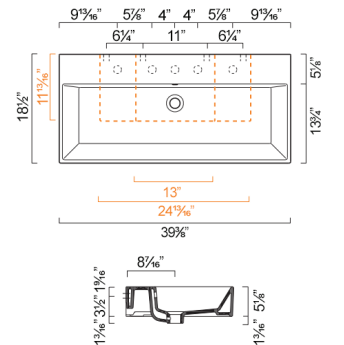

PREMIUM 80 WASHBASIN

- W31 1/2" x D18 1/2" x H5 1/8" / W80cm x D47cm x H13cm
- Install wall-hung, semi-fitted, or on vanity
- Must specify number of holes and hole position.
- 3 knockout holes

OPTIONAL:

- P75N Front Towel Rail: Brass with chrome finish

MODEL	DESCRIPTION	PRICE
80VP	Washbasin	$835.00
P75N	Front Towel Rail, chrome	$350.00