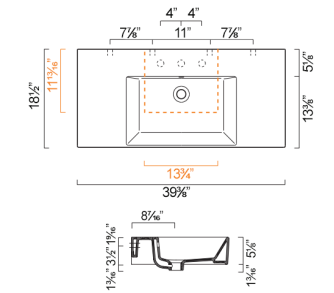

PREMIUM UP 80 RIGHT SIDE WASHBASIN

- W31 1/2" x D18 1/2" x H5 1/8" / W80cm x D47cm x H13cm
- Install wall-hung, semi-fitted, or on vanity
- Must specify number of holes and hole position.
- 3 knockout holes

OPTIONAL:

- P75N Front Towel Rail: Brass with chrome finish

MODEL	DESCRIPTION	PRICE
80DVP	Washbasin	$1150.00
P75N	Front Towel Rail, chrome	$350.00