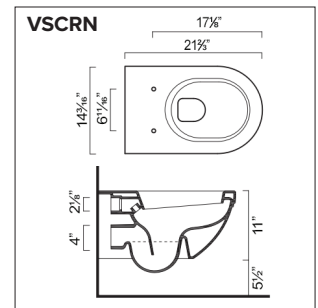

TOILETS & BIDETS

Special order

CANOVA ROYAL 55 TOILET & BIDET

1. W14 1/8" x L21 5/8" x H10 7/16" / W36cm x D55cm x H28cm
   - Install wall-hung, 1-pc less seat. 1.2gpf (4.5 liters)
2. REQUIRED & SOLD SEPARATELY
3. Toilet seat
   - In Wall Carrier for Toilet
   - In Wall Carrier for Bidet

MODEL	DESCRIPTION	PRICE
VSCRN	Wall hung toilet	$940.00
BSCRN	Wall hung bidet	$985.00
SSSTF	Soft-close toilet seat	$320.00
SSSTFNE	Black soft-close toilet seat	$340.00

URINAL Collection

Special order

BIG BOY URINAL

1. W12 1/4" x D11 5/8" x H24" / W31cm x D29.5cm x H61cm
   - Pre-punched holes to fit the lid
   - Fixing set included
2. REQUIRED & SOLD SEPARATELY
3. In Wall Carrier for Urinal
   - COSTF: Soft close cover
4. OPTIONAL:
5. RAOR: Inlet pipe of 1/2"
   - SIOR: Trap with horizontal outlet

MODEL	DESCRIPTION	PRICE
BIG BOY	Urinal	$975.00
COSTF	Soft-close cover	$295.00
RAOR	1/2" inlet pipe	$130.00
SIOR	Trap with horizontal outlet	$65.00

Special order

SFERA NEWFLUSH URINAL

1. W12 5/8" x D13 3/4" x H25 3/8" / W32cm x D35cm x H64.5cm
   - OR64 = No lid
   - OR64F = Pre-punched holes to fit the lid
   - Fixing set included
2. REQUIRED & SOLD SEPARATELY
3. In Wall Carrier for Urinal
   - COSTF: Soft close cover
4. OPTIONAL:
5. RAOR: Inlet pipe of 1/2"
   - SIOR: Trap with horizontal outlet

MODEL	DESCRIPTION	PRICE
OR64	Urinal	$850.00 <i>Newflush!</i>
OR64F	Urinal	$850.00 <i>Newflush!</i>
COR64F	Soft-close cover (for OR64F)	$295.00
RAOR	1/2" inlet pipe	$130.00
SIOR	Trap with horizontal outlet	$65.00