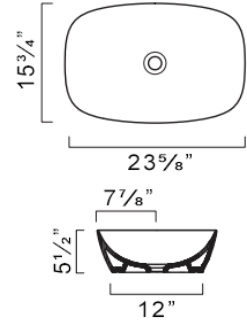

GREEN LUX 40 WASHBASIN

- W15 3/4" x D15 3/4" x H5 1/2" / W40cm x D40cm x H14cm
- Install on counter
- No overflow
- Glazed on all 4 sides

MODEL	DESCRIPTION	PRICE
40APGRLX	Catalano white washbasin	$795.00
○ 40APGRLXBM	White matte washbasin	$1250.00
● 40APGRLXVS	Green matte washbasin	$1250.00
● 40APGRLXAS	Blue matte washbasin	$1250.00
● 40APGRLXGS	Grey matte washbasin	$1250.00
● 40APGRLXNS	Black matte washbasin	$1250.00
● 40APGRLXMS	Brown matte washbasin	$1250.00
● 40APGRLXCS	Cement matte washbasin	$1250.00