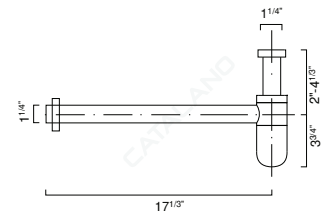

FLAT CHROME BRASS P-TRAP

- 1-1/4"
- Chrome finish

<u>MODEL</u>	<u>DESCRIPTION</u>	<u>PRICE</u>
SIFL	Flat bottom siphon	$370.00