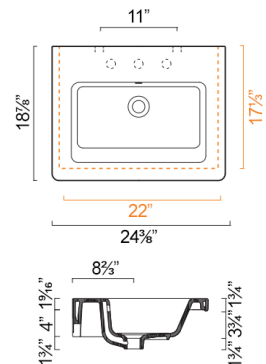

NEW LIGHT Collection

NEW LIGHT 125 WASHBASIN

- W49 1/4" x D19" x H1 3/4" / W125cm x D48.5cm x H4.5cm
- Install wall-hung, semi inset, or on vanity
- Must specify number of holes and hole position.
- 6 knockout holes

OPTIONAL:

- P125LI Front Towel Rail: Brass with chrome finish

MODEL	DESCRIPTION	PRICE
125LI	Washbasin	$745.00 ✓
P125LI	Front Towel Rail, chrome	$350.00

NEW LIGHT 100 WASHBASIN

- W39 3/8" x D19" x H1 3/4" / W100cm x D48.5cm x H4.5cm
- Install wall-hung, semi inset, or on vanity
- Must specify number of holes and hole position.
- 3 knockout holes

OPTIONAL:

- P100LI Front Towel Rail: Brass with chrome finish

MODEL	DESCRIPTION	PRICE
100LI	Washbasin	$605.00 ✓
P100LI	Front Towel Rail, chrome	$295.00

NEW LIGHT 80 WASHBASIN

- W31 1/2" x D19" x H1 3/4" / W80cm x D48cm x H4.5cm
- Install wall-hung, semi inset, or on vanity
- Must specify number of holes and hole position.
- 3 knockout holes

OPTIONAL:

- P80LI Front Towel Rail: Brass with chrome finish

MODEL	DESCRIPTION	PRICE
80LI48	Washbasin	$500.00 ✓
P80LI	Front Towel Rail, chrome	$215.00

NEW LIGHT 67 WASHBASIN

- W26 3/8" x D19" x H1 3/4" / W67cm x D48cm x H4.5cm
- Install wall-hung, semi inset, or on vanity
- Must specify number of holes and hole position.
- 3 knockout holes

OPTIONAL:

- P67LI Front Towel Rail: Brass with chrome finish

MODEL	DESCRIPTION	PRICE
67LI	Washbasin	$415.00
P67LI	Front Towel Rail, chrome	$225.00

NEW LIGHT 62 WASHBASIN

- W24 3/8" x D19" x H1 3/4" / W62cm x D48.5cm x H4.5cm
- Install wall-hung, semi inset, or on vanity
- Must specify number of holes and hole position.
- 3 knockout holes

OPTIONAL:

- P62LI Front Towel Rail: Brass with chrome finish

MODEL	DESCRIPTION	PRICE
62LI	Washbasin	$395.00 ✓
P62LI	Front Towel Rail, chrome	$195.00