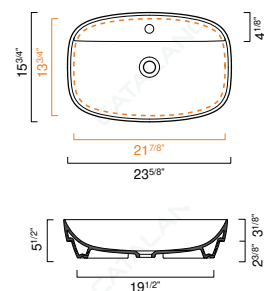

GREEN LUX 42 WASHBASIN

- W16 1/2" x D16 1/2" x H5 1/2" / W42cm x D42cm x H14cm
- Install on counter or semi fitted
- No overflow
- Glazed on all 4 sides

MODEL	DESCRIPTION	PRICE
42GRLXN	Catalano white washbasin	$795.00
42GRLXNBM	White matte washbasin	$1250.00
42GRLXNVS	Green matte washbasin	$1250.00
42GRLXNAS	Blue matte washbasin	$1250.00
42GRLXNGS	Grey matte washbasin	$1250.00
42GRLXNNS	Black matte washbasin	$1250.00
42GRLXNMS	Brown matte washbasin	$1250.00
42GRLXNCS	Cement matte washbasin	$1250.00