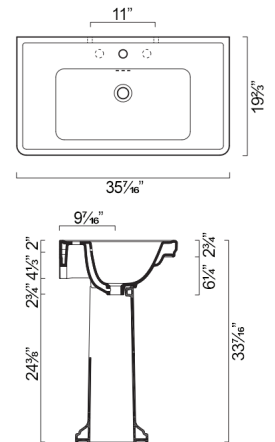

CANOVA ROYAL 75 WASHBASIN

- W29 1/2" x D19 5/8" x H4 3/4" / W75cm x D50cm x H12cm
- Install wall-hung, on legs, pedestal, or on vanity
- Must specify number of holes and hole position.
- 1 Pre-drilled centre hole
- 2 knockout holes

OPTIONAL:

- P75CV Front Towel Rail: Brass with chrome finish
- COCV Ceramic Pedestal

MODEL	DESCRIPTION	PRICE
75CV	Washbasin	$550.00
P75CV	Front Towel Rail, chrome	$395.00
COCV	Ceramic Pedestal	$445.00