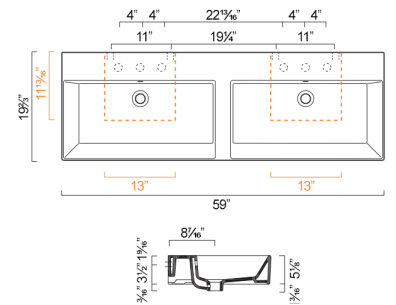

PREMIUM 120 DOUBLE WASHBASIN

- W47 1/4" x D18 1/2" x H5 1/8" / W120cm x D47cm x H13cm
- Install wall-hung, semi-fitted, or on vanity
- Must specify number of holes and hole position.
- 6 knockout holes

OPTIONAL:

- P12VP Front Towel Rail: Brass with chrome finish

MODEL	DESCRIPTION	PRICE
12VPD	Washbasin	$1850.00
P12VP	Front Towel Rail, chrome	$425.00