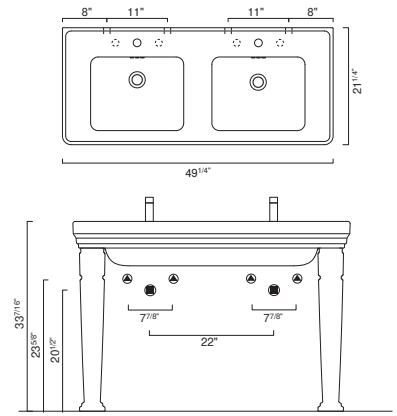

CANOVA ROYAL 105 WASHBASIN

- W41 3/8" x D21 1/4" x H4 3/4" / W105cm x D54cm x H12cm
- Install wall-hung, on legs, pedestal, or on vanity
- Must specify number of holes and hole position.
- 1 Pre-drilled centre hole
- 2 knockout holes

OPTIONAL:

- P75CV Front Towel Rail: Brass with chrome finish
- GACV Ceramic legs (sold individually)
- COCV Ceramic Pedestal

MODEL	DESCRIPTION	PRICE
105CV	Washbasin	$1395.00
P75CV	Front Towel Rail, chrome	$395.00
GACV	Ceramic legs (each)	$575.00
COCV	Ceramic Pedestal	$445.00