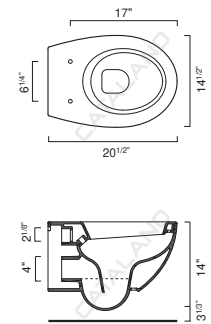

Shown with SCSTP

ZERO 55 FLOOR TOILET & BIDET

- W13 3/4" x D21 2/3" x H16 1/2" / W35cm x D55cm x H42cm
- Install floor mounted, 1-pc less seat. 0.89gpf (3.38 liters)

REQUIRED & SOLD SEPARATELY

- Toilet seat

MODEL	DESCRIPTION	PRICE
VP55	Floor toilet	$940.00
BI55	Floor bidet	$940.00 Special order
SCST	Toilet seat	$225.00
SCSTF	Soft-close toilet seat	$325.00
SCSTP	Soft-close Plus toilet seat	$370.00 ✓