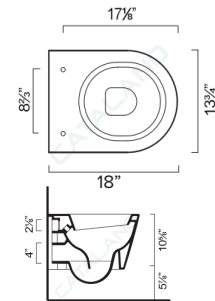

TOILETS & BIDETS

ZERO 45 TOILET

1. W13 3/4" x D18" x H10 5/8" / W35cm x D46cm x H27cm
   - Install wall-hung, 1-pc less seat. 0.89gpf (3.38 liters)
2. REQUIRED & SOLD SEPARATELY
3. Toilet seat

MODEL	DESCRIPTION	PRICE
VSZ46R	Wall hung toilet	$850.00
V45STP	Soft-close Plus toilet seat	$425.00

ZERO 45 FLOOR TOILET

1. W13 3/4" x D17 3/4" x H17 3/4" / W35cm x D45cm x H45cm
   - Install floor mounted, 1-pc less seat. 0.89gpf (3.38 liters)
2. REQUIRED & SOLD SEPARATELY
3. Toilet seat

MODEL	DESCRIPTION	PRICE
VP45	Floor toilet	$865.00
V45STP	Soft-close Plus toilet seat	$425.00

ZERO 50 TOILET & BIDET

1. W13 3/4" x D19 2/3" x H10 5/8" / W35cm x D50cm x H27cm
   - Install wall-hung, 1-pc less seat. 0.99gpf (3.75 liters)
2. REQUIRED & SOLD SEPARATELY
3. Toilet seat
   - In Wall Carrier for Toilet
   - In Wall Carrier for Bidet

MODEL	DESCRIPTION	PRICE
BSV50N	Wall hung bidet	$995.00 Special order
VSZ50R	Wall hung toilet - rimless	$995.00 Newflush!
SCST	Toilet seat	$225.00
SCSTF	Soft-close toilet seat	$325.00
SCSTP	Soft-close Plus toilet seat	$370.00 ☒

ZERO 55 CLASSY TOILET

1. W13 1/4" x D21 2/3" x H10 7/16" / W35cm x D55cm x H26.5cm
   - Install wall-hung, 1-pc less seat. 0.99gpf (3.75 liters)
2. REQUIRED & SOLD SEPARATELY
3. Toilet seat

MODEL	DESCRIPTION	PRICE
VS55RZE	Wall hung toilet - Catalano white	$1095.00 Newflush!
VS55RZEBM	Wall hung toilet - matte white	$1525.00 Newflush!
BS55ZE	Wall hung bidet - Catalano white	$1125.00 Special order
BS55ZEBM	Wall hung bidet - matte white	$1295.00 Special order
SCSTP	Soft-close Plus toilet seat	$370.00 ☒

SFERA COMFORT 70 NEWFLUSH TOILET

1. W14" x D 27 1/2" x H12 5/8" / W70cm x D36cm x H32cm
   - Install wall-hung, 1-pc less seat. 0.89gpf (3.38 liters)
2. REQUIRED & SOLD SEPARATELY
3. Toilet seat
   - In Wall Carrier for Toilet