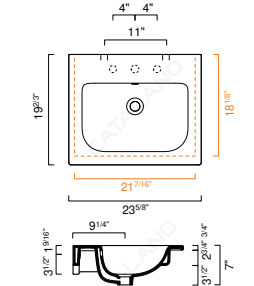

SFERA 125 WASHBASIN

- W49 1/4" x D18 7/8" x H7" / W125cm x D48cm x H18cm
- Install wall-hung
- Must specify number of holes and hole position.
- 3 knockout holes

OPTIONAL:

- P125BSF Front Towel Rail: Chrome aluminum

MODEL	DESCRIPTION	PRICE
125BSFD	Washbasin	$1795.00
P125BSF	Front Towel Rail, chrome	$325.00