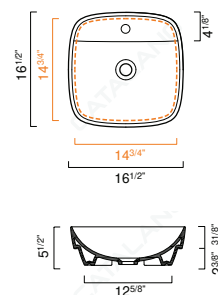

GREEN LUX 80 WASHBASIN

- W31 1/2" x D15 3/4" x H5 1/2" / W80cm x D40cm x H14cm
- Install on counter
- No overflow
- Glazed on all 4 sides

MODEL	DESCRIPTION	PRICE
80APGRLX	Catalano white washbasin	$925.00
80APGRLXBM	White matte washbasin	$1495.00
80APGRLXVS	Green matte washbasin	$1495.00
80APGRLXAS	Blue matte washbasin	$1495.00
80APGRLXGS	Grey matte washbasin	$1495.00
80APGRLXNS	Black matte washbasin	$1495.00
80APGRLXMS	Brown matte washbasin	$1495.00
80APGRLXCS	Cement matte washbasin	$1495.00