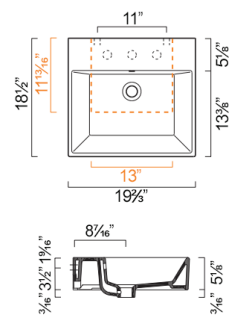

PREMIUM 40 WASHBASIN

- W15 3/4" x D12 5/8" x H5 1/8" / W40cm x D32cm x H13cm
- Install wall-hung, or on vanity
- 1 knockout hole

OPTIONAL:

- P40VP Front Towel Rail: Brass with chrome finish

MODEL	DESCRIPTION	PRICE
40VP	Washbasin	$385.00 ✓
P40VP	Front Towel Rail, chrome	$235.00