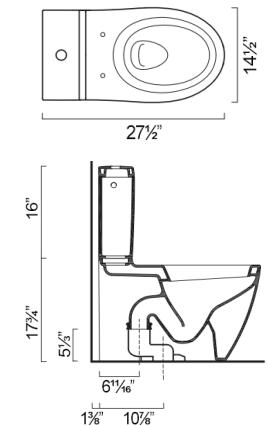

= in stock
Ships in 24 hours