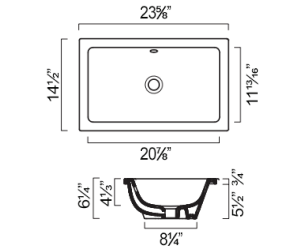

ZERO 60 SEMI-FITTED WASHBASIN

- W23 5/8" x D14 1/2" x H3 1/3" / W60cm x D37cm x H8.5cm
- Install semi-fitted
- With overflow

MODEL	DESCRIPTION	PRICE
6037VE	Washbasin	$730.00