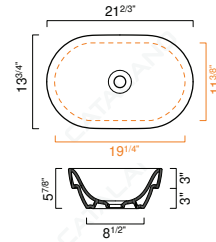

Shown semi inset

SFERA 45 WASHBASIN

- W17 3/4" x D17 3/4" x H5 7/8" / W45cm x D45cm x H15cm
- Install on counter, semi inset or undermounted
- Without overflow
- Glazed all around

MODEL   **DESCRIPTION**
45ASFN   Washbasin

PRICE
$560.00