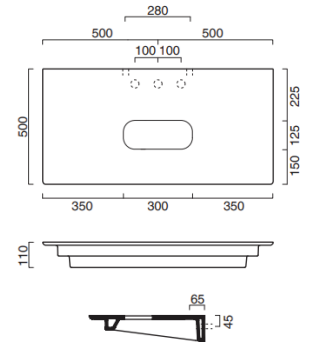

- Aluminum towel rail for Horizon 100 ceramic top

MODEL	DESCRIPTION	PRICE
☐ PPC100	Chrome towel rail	$365.00
☒ PPC100NS	Matte black towel rail	$285.00
☐ PPC100DO	Gold towel rail	$785.00