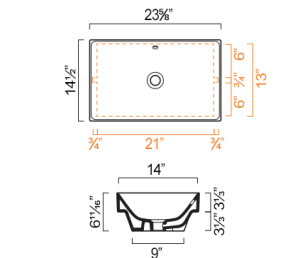

ZERO 50 SEMI FITTED WASHBASIN

- W19 2/3" x D14 1/2" x H3 1/3" / W50cm x D37cm x H8.5cm
- Install semi-fitted
- With overflow

MODEL	DESCRIPTION	PRICE
5037VEN	Washbasin	$685.00 ✓