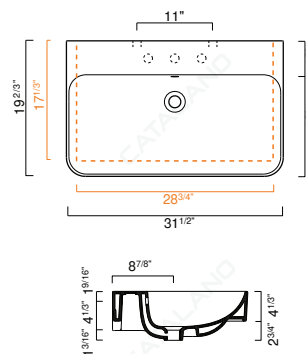

GREEN 60 WASHBASIN

- W23 5/8" x D19 5/8" x H4 5/16" / W60cm x D50cm x H11cm
- Install wall-hung, semi-fitted, pedestal, or on counter.
- Must specify number of holes and hole position.
- 3 knockout holes. White basin.

OPTIONAL:

- P60GRN Front Towel Rail: Brass with chrome finish

MODEL	DESCRIPTION	PRICE
60GR	Washbasin	$795.00
P60GRN	Front towel rail, chrome	$250.00