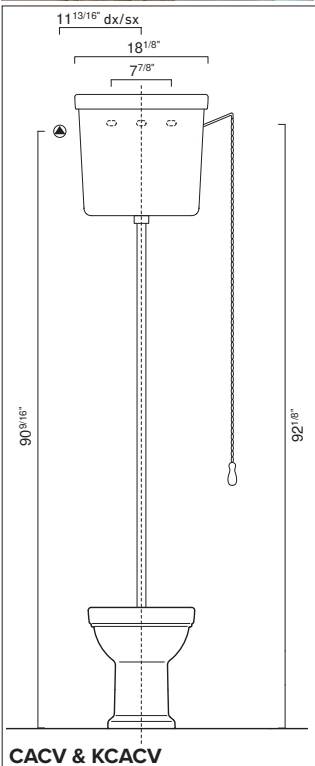

CACV & KCACV