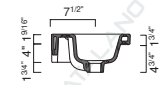

NEW LIGHT Collection

NEW LIGHT 55 WASHBASIN

- W21 5/8" x D18 7/8" x H1 3/4" / W55cm x D48cm x H4.5cm
- Install wall-hung, semi inset, or on vanity
- Must specify number of holes and hole position.
- 3 knockout holes

OPTIONAL:

- P55LI Front Towel Rail: Brass with chrome finish

MODEL	DESCRIPTION	PRICE
55LI	Washbasin	$375.00
P55LI	Front Towel Rail, chrome	$210.00

NEW LIGHT 45 WASHBASIN

- W17 3/4" x D13 3/8" x H1 3/4" / W45cm x D34cm x H4.5cm
- Install wall-hung, semi inset, or on vanity
- 1 knockout hole

OPTIONAL:

- P45LI Front Towel Rail: Brass with chrome finish

MODEL	DESCRIPTION	PRICE
45LI	Washbasin	$325.00
P45LI	Front Towel Rail, chrome	$175.00