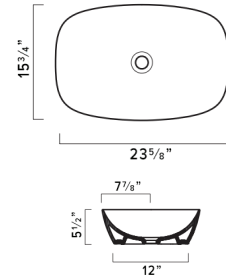

GOLD & SILVER 40 WASHBASIN

- W15 3/4" x D15 3/4" x H5 1/2" / W40cm x D40cm x H14cm
- Install on counter
- Without overflow

MODEL	DESCRIPTION	PRICE
● 40APGRLXNO	Black/Gold washbasin	$2050.00
● 40APGRLXBO	White/Gold washbasin	$2050.00
○ 40APGRLXBA	White/Silver washbasin	$2050.00