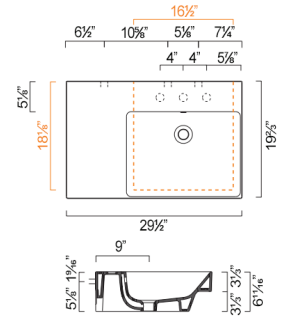

ZERO 75 LEFT SIDE WASHBASIN

- W39 3/8" x D19 5/8" x H3 1/3" / W100cm x D50cm x H8.5cm
- Install wall-hung, semi-fitted or on vanity
- Must specify number of holes and hole position
- 3 knockout holes

OPTIONAL:

- P75ZP Front Towel Rail: Aluminum with chrome finish

MODEL	DESCRIPTION	PRICE
75SZEUP	Washbasin	$750.00
P75ZP	Front Towel Rail, chrome	$350.00