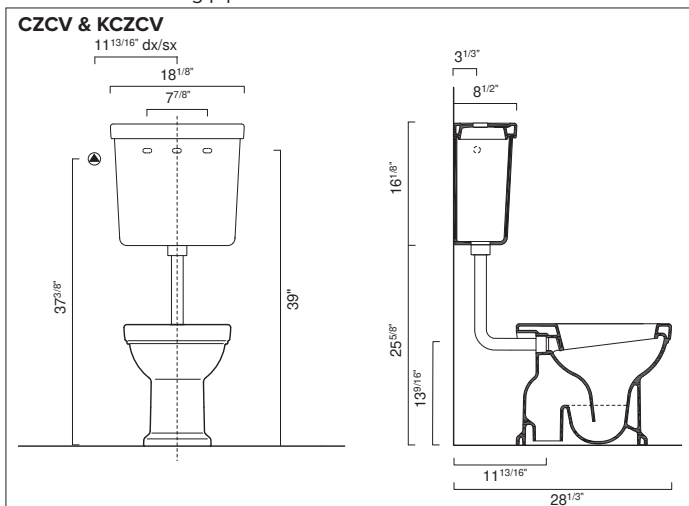

CACV	High level ceramic cistern	$685.00
KCACV	Flushing system with chain and chrome pipe for high level cistern	$1150.00

CZCV	Low level ceramic cistern	$575.00
KCZCV	Chrome dual flush system with fitting pipe for low level cistern	$795.00