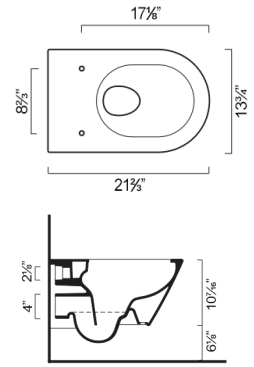

Special order

GOLD & SILVER CLASSY TOILET AND BIDET

1. W13 3/4" x D21 2/3" x H10 7/16" / W35cm x D55cm x H26.5cm
   - Install wall-hung, 1-pc less seat. 0.99gpf (3.75 liters)
2. REQUIRED & SOLD SEPARATELY
3. Toilet seat
   - In Wall Carrier for Toilet
   - In Wall Carrier for Bidet

MODEL	DESCRIPTION	PRICE
○ VS55RZEBO	White/Gold wall hung toilet	$2695.00 <i>Newflush!</i>
○ VS55RZEBB	White/Silver wall hung toilet	$2695.00 <i>Newflush!</i>
○ BS55ZEBO	White/Gold wall hung bidet	$2695.00
○ BS55ZEBB	White/Silver wall hung bidet	$2695.00
SCSTP	White soft-close Plus toilet seat	$370.00 ✓