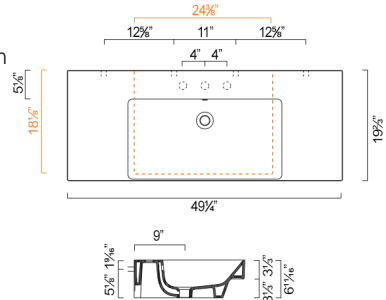

ZERO 125 WASHBASIN

- W49 1/4" x D19 5/8" x H3 1/3" / W125cm x D50cm x H8.5cm
- Install wall-hung, semi-fitted or on vanity
- Must specify number of holes and hole position
- 3 knockout holes

OPTIONAL:

- P125ZEUP Front Towel Rail: Aluminum with chrome finish

MODEL	DESCRIPTION	PRICE
125ZEUP	Washbasin	$2075.00
P125ZEUP	Front Towel Rail, chrome	$395.00