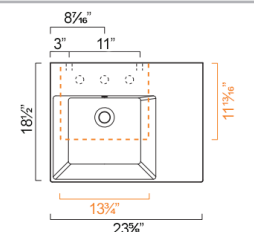

PREMIUM UP Collection

PREMIUM UP 120 WASHBASIN

- W47 1/4" x D18 1/2" x H5 1/8" / W120cm x D47cm x H13cm
- Install wall-hung, semi-fitted, or on vanity
- Must specify number of holes and hole position.
- 3 knockout holes

OPTIONAL:

- P12VP Front Towel Rail: Brass with chrome finish

MODEL	DESCRIPTION	PRICE
12VPUP	Washbasin	$1885.00
P12VP	Front Towel Rail, chrome	$425.00

PREMIUM UP 100 WASHBASIN

- W39 3/8" x D18 1/2" x H5 1/8" / W100cm x D47cm x H13cm
- Install wall-hung, semi-fitted, or on vanity
- Must specify number of holes and hole position.
- 3 knockout holes

OPTIONAL:

- P10N Front Towel Rail: Brass with chrome finish

MODEL	DESCRIPTION	PRICE
10VPUP	Washbasin	$1675.00
P10N	Front Towel Rail, chrome	$340.00

PREMIUM UP 80 RIGHT SIDE WASHBASIN

- W31 1/2" x D18 1/2" x H5 1/8" / W80cm x D47cm x H13cm
- Install wall-hung, semi-fitted, or on vanity
- Must specify number of holes and hole position.
- 3 knockout holes

OPTIONAL:

- P75N Front Towel Rail: Brass with chrome finish

MODEL	DESCRIPTION	PRICE
80DVP	Washbasin	$1150.00
P75N	Front Towel Rail, chrome	$350.00

PREMIUM UP 80 LEFT SIDE WASHBASIN

MODEL	DESCRIPTION	PRICE
80SVP	Washbasin	$1050.00
P75N	Front Towel Rail, chrome	$325.00

PREMIUM UP 60 RIGHT SIDE WASHBASIN

- W23 5/8" x D18 1/2" x H5 1/8" / W60cm x D47cm x H13cm
- Install wall-hung, semi-fitted, or on vanity
- Must specify number of holes and hole position.
- 3 knockout holes

OPTIONAL:

- P60ZP Front Towel Rail: Brass with chrome finish

MODEL	DESCRIPTION	PRICE
60DVPUP	Washbasin RH side	$875.00
P60ZP	Front Towel Rail, chrome	$325.00

PREMIUM UP 60 LEFT SIDE WASHBASIN

MODEL	DESCRIPTION	PRICE
60SVPUP	Washbasin LH side	$875.00
P60ZP	Front Towel Rail, chrome	$325.00