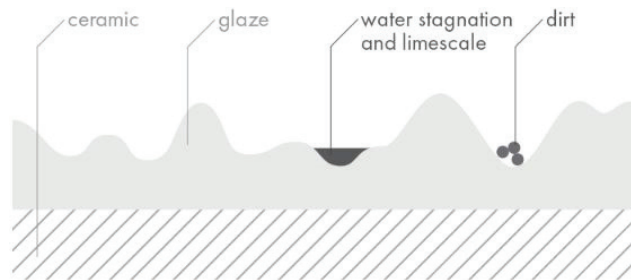

COMPETITOR'S GLAZE