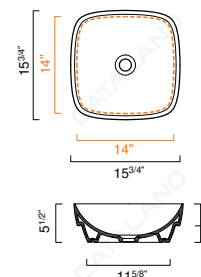

GREEN LUX 60 WASHBASIN

- W23 5/8" x D15" x H5 1/2" / W60cm x D38cm x H14cm
- Install on counter or semi fitted
- No overflow
- Glazed on all 4 sides

MODEL	DESCRIPTION	PRICE
60AGRLX	Catalano white washbasin	$910.00
○ 60AGRLXBM	White matte washbasin	$1450.00
● 60AGRLXVS	Green matte washbasin	$1450.00
● 60AGRLXAS	Blue matte washbasin	$1450.00
● 60AGRLXGS	Grey matte washbasin	$1450.00
● 60AGRLXNS	Black matte washbasin	$1450.00
● 60AGRLXMS	Brown matte washbasin	$1450.00
● 60AGRLXCS	Cement matte washbasin	$1450.00

GREEN LUX 50 WASHBASIN

- W19 5/8" x D15" x H5 1/2" / W50cm x D38cm x H14cm
- Install on counter or semi fitted
- No overflow
- Glazed on all 4 sides

MODEL	DESCRIPTION	PRICE
50AGRLX	Catalano white washbasin	$895.00 ✓
○ 50AGRLXBM	White matte washbasin	$1390.00 ✓
● 50AGRLXVS	Green matte washbasin	$1390.00
● 50AGRLXAS	Blue matte washbasin	$1390.00
● 50AGRLXGS	Grey matte washbasin	$1390.00
● 50AGRLXNS	Black matte washbasin	$1390.00 ✓
● 50AGRLXMS	Brown matte washbasin	$1390.00
● 50AGRLXCS	Cement matte washbasin	$1390.00

GREEN LUX 40 WASHBASIN

- W15 3/4" x D15 3/4" x H5 1/2" / W40cm x D40cm x H14cm
- Install on counter or semi fitted
- No overflow
- Glazed on all 4 sides

MODEL	DESCRIPTION	PRICE
40AGRLX	Catalano white washbasin	$835.00
○ 40AGRLXBM	White matte washbasin	$1315.00
● 40AGRLXVS	Green matte washbasin	$1315.00
● 40AGRLXAS	Blue matte washbasin	$1315.00
● 40AGRLXGS	Grey matte washbasin	$1315.00
● 40AGRLXNS	Black matte washbasin	$1315.00
● 40AGRLXMS	Brown matte washbasin	$1315.00
● 40AGRLXCS	Cement matte washbasin	$1315.00