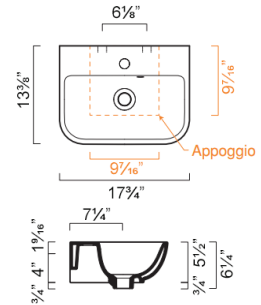

Shown semi inset

SFERA 70 WASHBASIN

- W27 1/2" x D14 5/8" x H5 7/8" / W70cm x D37cm x H15cm
- Install on counter, semi inset or undermounted
- Without overflow
- Glazed on all 4 sides

MODEL	DESCRIPTION	PRICE
70ASFN	Washbasin	$675.00