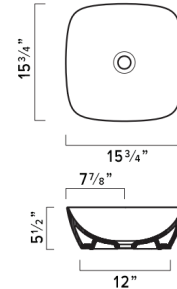

GOLD & SILVER 70 WASHBASIN

- W27 1/2" x D16 1/2" x H5 7/8" / W70cm x D42cm x H15cm
- Install on counter
- With overflow

MODEL	DESCRIPTION	PRICE
● 70VLNNO	Black/Gold washbasin	$2545.00
● 70VLNBO	White/Gold washbasin	$2545.00
○ 70VLNBA	White/Silver washbasin	$2545.00