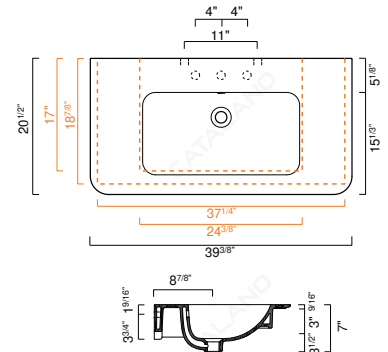

GREEN UP 80 WASHBASIN

- W31 1/2" x D20 1/2" x H9/16" / W80cm x D52cm x H1.5cm
- Install wall-hung or on vanity
- Must specify number of holes and hole position.
- 3 knockout holes. White basin

OPTIONAL:

- P60GRN Front Towel Rail: Brass with chrome finish

MODEL	DESCRIPTION	PRICE
80GRUP	Washbasin	$1140.00
P60GRN	Front towel rail, chrome	$250.00