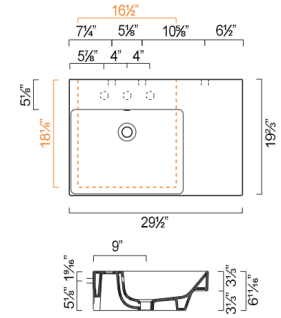

ZERO 80 UNDERMOUNT WASHBASIN

- W31 1/2" x D14 1/2" x H1 1/4" / W80cm x D37cm x H2cm
- Install undermounted
- With overflow

MODEL	DESCRIPTION	PRICE
8037ZE	Washbasin	$675.00