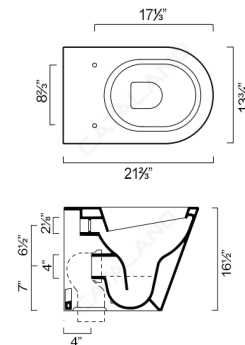

TOILETS & BIDETS

ZERO/COLORI 55 TOILET & BIDET

- W13 3/4" x D21 2/3" x H10 7/16" / W35cm x D55cm x H26.5cm
- Install wall-hung, 1-pc less seat. 0.99gpf (3.75 liters)

REQUIRED & SOLD SEPARATELY

- Toilet seat
- In Wall Carrier for Toilet
- In Wall Carrier for Bidet

MODEL	DESCRIPTION	PRICE
Catalano White:		
VS55N	Wall hung toilet	$865.00 ✓
BS55N	Wall hung bidet	$995.00 Special order
VS55NR	Wall hung toilet - rimless	$1150.00 Newflush!
BS55NR	Wall hung bidet - rimless	$1195.00 Special order
SCST	Toilet seat	$225.00
SCSTF	Soft-close toilet seat	$325.00
SCSTP	Soft-close Plus toilet seat	$370.00 ✓

Colori:

- ☐ VS55NRBM White matte wall hung toilet $1525.00 **Newflush!**
- ☒ VS55NRNS Black matte wall hung toilet $1525.00 **Newflush!**
- ☐ VS55NRCS Cement matte wall hung toilet $1525.00 **Newflush!**
- ☐ BS55NRBM White matte wall hung bidet $1295.00 **Special order**
- ☒ BS55NRNS Black matte wall hung bidet $1295.00 **Special order**
- ☐ BS55NRCS Cement matte wall hung bidet $1295.00 **Special order**
- ☐ SCSTPBM White matte soft-close Plus seat $450.00 ✓
- ☒ SCSTPNS Black matte soft-close Plus seat $450.00
- ☐ SCSTPCS Cement matte soft-close Plus seat $450.00

NEW LIGHT 52 TOILET & BIDET

- W14 5/8" x L20 1/2" x H13 3/16" / W37cm x D52cm x H33.5cm
- Install wall-hung, 1-pc less seat. 1.2gpf (4.5 liters)

REQUIRED & SOLD SEPARATELY

- Toilet seat
- In Wall Carrier for Toilet
- In Wall Carrier for Bidet

MODEL	DESCRIPTION	PRICE
VSLI	Wall hung toilet	$580.00 ✓
BSLI	Wall hung bidet	$575.00 Special order
NLV5STF	Soft-close toilet seat	$295.00 ✓

ZERO 55 FLOOR TOILET & BIDET

- W13 3/4" x D21 2/3" x H16 1/2" / W35cm x D55cm x H42cm
- Install floor mounted, 1-pc less seat. 0.89gpf (3.38 liters)

REQUIRED & SOLD SEPARATELY

- Toilet seat