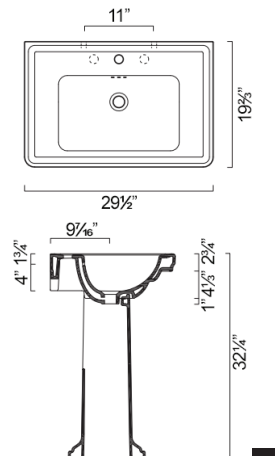

= in stock
Ships in 24 hours

orders@streamlinecanada.ca • 1-866-503-9796