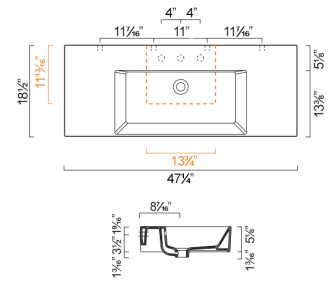

PREMIUM UP 100 WASHBASIN

- W39 3/8" x D18 1/2" x H5 1/8" / W100cm x D47cm x H13cm
- Install wall-hung, semi-fitted, or on vanity
- Must specify number of holes and hole position.
- 3 knockout holes

OPTIONAL:

- P10N Front Towel Rail: Brass with chrome finish

MODEL	DESCRIPTION	PRICE
10VPUP	Washbasin	$1675.00
P10N	Front Towel Rail, chrome	$340.00