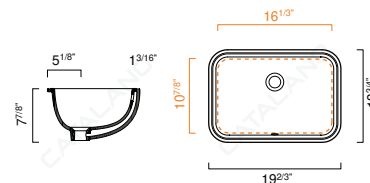

CANOVA ROYAL 57 WASHBASIN

- W22 7/16" x D16 1/2" x H7 7/8" / W57cm x D42cm x H20cm
- Install undermounted
- With overflow

<u>MODEL</u>	<u>DESCRIPTION</u>	<u>PRICE</u>
SONN	Washbasin	$385.00