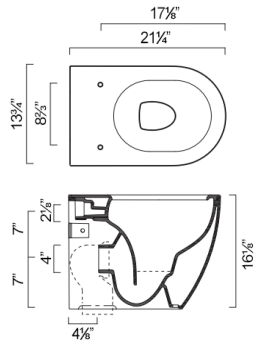

NEW!

SFERA FLOOR TOILET

- W14 1/8" x D24 3/4" x H31 7/8"/ W36cm x D63cm x H81cm
- Install floor mounted
- Dual flush: 3l/min & 4.5l/min

MODEL	DESCRIPTION	PRICE
MPSFR-NS	2 Piece Floor toilet, matte black	$1935.00

Components:

CMSFRNS	Ceramic cistern & lid, matte black	$570.00
BASZ	Flushing mechanism	$145.00
MPSFRNS	WC base, matte black	$795.00
KRBSZ	Sfera Fixing Set	$30.00
S63STFNS	Soft-close Toilet Seat, matte black	$395.00