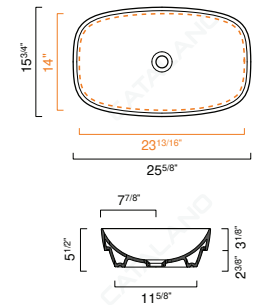

GREEN LUX/COLORI Collection Special order

GREEN LUX 60 WASHBASIN

- W23 1/2" x D15 3/4" x H5 1/2" / W60cm x D40cm x H14cm
- Install on counter
- No overflow
- Glazed on all 4 sides

MODEL	DESCRIPTION	PRICE
60APGRLX	Catalano white washbasin	$865.00
○ 60APGRLXBM	White matte washbasin	$1375.00
● 60APGRLXVS	Green matte washbasin	$1375.00
● 60APGRLXAS	Blue matte washbasin	$1375.00
● 60APGRLXGS	Grey matte washbasin	$1375.00
● 60APGRLXNS	Black matte washbasin	$1375.00
● 60APGRLXMS	Brown matte washbasin	$1375.00
● 60APGRLXCS	Cement matte washbasin	$1375.00

GREEN LUX 40 WASHBASIN

- W15 3/4" x D15 3/4" x H5 1/2" / W40cm x D40cm x H14cm
- Install on counter
- No overflow
- Glazed on all 4 sides

MODEL	DESCRIPTION	PRICE
40APGRLX	Catalano white washbasin	$795.00
○ 40APGRLXBM	White matte washbasin	$1250.00
● 40APGRLXVS	Green matte washbasin	$1250.00
● 40APGRLXAS	Blue matte washbasin	$1250.00
● 40APGRLXGS	Grey matte washbasin	$1250.00
● 40APGRLXNS	Black matte washbasin	$1250.00
● 40APGRLXMS	Brown matte washbasin	$1250.00
● 40APGRLXCS	Cement matte washbasin	$1250.00

GREEN LUX 75 WASHBASIN

- W29 1/2" x D15 3/4" x H5 1/2" / W75cm x D40cm x H14cm
- Install on counter or semi fitted
- No overflow
- Glazed on all 4 sides

MODEL	DESCRIPTION	PRICE
75AGRLX	Catalano white washbasin	$995.00
○ 75AGRLXBM	White matte washbasin	$1550.00
● 75AGRLXVS	Green matte washbasin	$1550.00
● 75AGRLXAS	Blue matte washbasin	$1550.00
● 75AGRLXGS	Grey matte washbasin	$1550.00
● 75AGRLXNS	Black matte washbasin	$1550.00
● 75AGRLXMS	Brown matte washbasin	$1550.00
● 75AGRLXCS	Cement matte washbasin	$1550.00

GREEN LUX 65 WASHBASIN

- W25 5/8" x D15 3/4" x H5 1/2" / W65cm x D40cm x H14cm
- Install on counter or semi fitted
- No overflow
- Glazed on all 4 sides