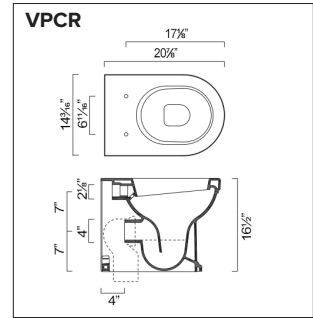

Special order

CANOVA ROYAL 53 TOILET & BIDET

- W14 1/8" x L20 7/8" x H16 1/2" / W36cm x D53cm x H42cm
- Install wall-hung, 1-pc less seat. 1.2gpf (4.5 liters)
- Bidet centre hole pre-drilled, 2 knockouts available

OPTIONAL:

- CUIG Connection elbow for floor outlet pipe

REQUIRED & SOLD SEPARATELY

- Toilet seat
- In Wall Carrier for Toilet
- In Wall Carrier for Bidet

MODEL	DESCRIPTION	PRICE
VACV	Wall-hung toilet, less seat	$595.00
BICV	Wall-hung bidet	$690.00
SSSTF	Soft-Close Toilet Seat	$320.00
SSSTFNE	Black Soft-Close Toilet Seat	$340.00