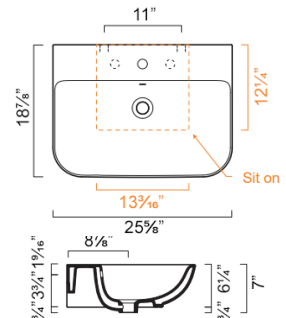

SFERA 60 WASHBASIN

- W23 5/8" x D17 3/4" x H6 1/4" / W60cm x D45cm x H16cm
- Install wall-hung or on counter
- Must specify number of holes and hole position.
- 3 knockout holes

OPTIONAL:

- P60BSF Front Towel Rail: Chrome aluminum

MODEL	DESCRIPTION	PRICE
60BSF	Washbasin	$625.00
P60BSF	Front Towel Rail, chrome	$340.00