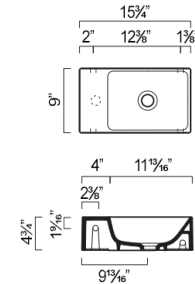

ZERO 40 DIAGONAL WASHBASIN

- W15 3/4" x D9" x H4 3/4" / W40cm x D23cm x H12cm
- Install wall-hung or on vanity
- Without overflow
- 1 knockout hole

OPTIONAL:

- P40VE Front Towel Rail: Aluminum with chrome finish

MODEL	DESCRIPTION	PRICE
4023ZE	Washbasin	$395.00 ✓
P4023ZE	Front Towel Rail, chrome	$250.00