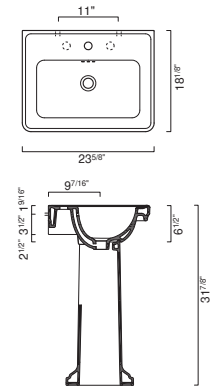

CANOVA ROYAL 70 WASHBASIN

- W27 1/2" x D20 1/2" x H7 7/8" / W70cm x D52cm x H20cm
- Install wall-hung or on pedestal
- Must specify number of holes and hole position.
- 1 Pre-drilled centre hole
- 2 knockout holes

OPTIONAL:

- P70CV Front Towel Rail: Brass with chrome finish
- COCV Ceramic Pedestal

MODEL	DESCRIPTION	PRICE
70CV	Washbasin	$730.00
P70CV	Front Towel Rail, chrome	$370.00
COCV	Ceramic Pedestal	$445.00