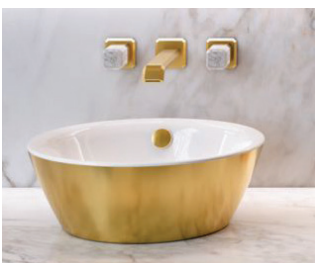

GOLD & SILVER 42 WASHBASIN

- W16 1/2" x D16 1/2" x H5 7/8" / W42cm x D42cm x H15cm
- Install on counter
- With overflow

MODEL	DESCRIPTION	PRICE
● 42VLNNO	Black/Gold washbasin	$2050.00
● 42VLNBO	White/Gold washbasin	$2050.00
○ 42VLNBA	White/Silver washbasin	$2050.00