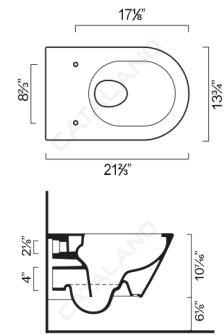

NEW LIGHT 52 TOILET & BIDET

- W14 5/8" x L20 1/2" x H13 3/16" / W37cm x D52cm x H33.5cm
- Install wall-hung, 1-pc less seat. 1.2gpf (4.5 liters)

REQUIRED & SOLD SEPARATELY

- Toilet seat
- In Wall Carrier for Toilet
- In Wall Carrier for Bidet

MODEL	DESCRIPTION	PRICE
VSLI	Wall hung toilet	$580.00 ✓
BSLI	Wall hung bidet	$575.00 Special order
NLV5STF	Soft-close toilet seat	$295.00 ✓