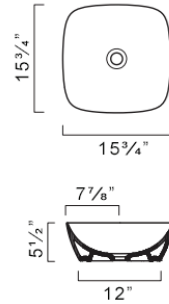

GREEN LUX 75 WASHBASIN

- W29 1/2" x D15 3/4" x H5 1/2" / W75cm x D40cm x H14cm
- Install on counter or semi fitted
- No overflow
- Glazed on all 4 sides

MODEL	DESCRIPTION	PRICE
75AGRLX	Catalano white washbasin	$995.00
○ 75AGRLXBM	White matte washbasin	$1550.00
● 75AGRLXVS	Green matte washbasin	$1550.00
● 75AGRLXAS	Blue matte washbasin	$1550.00
● 75AGRLXGS	Grey matte washbasin	$1550.00
● 75AGRLXNS	Black matte washbasin	$1550.00
● 75AGRLXMS	Brown matte washbasin	$1550.00
● 75AGRLXCS	Cement matte washbasin	$1550.00