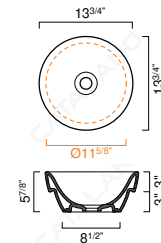

SFERA Collection

SFERA 55 WASHBASIN

- W21 2/3" x D13 3/4" x H5 7/8" / W55cm x D35cm x H15cm
- Install on counter, semi inset or undermounted
- Without overflow
- Glazed on all 4 sides

MODEL   **DESCRIPTION**
55ASFN   Washbasin

PRICE
$595.00

SFERA 45 WASHBASIN

- W17 3/4" x D17 3/4" x H5 7/8" / W45cm x D45cm x H15cm
- Install on counter, semi inset or undermounted
- Without overflow
- Glazed all around

MODEL   **DESCRIPTION**
45ASFN   Washbasin

PRICE
$560.00

SFERA 35 WASHBASIN

- W13 3/4" x D13 3/4" x H5 7/8" / W35cm x D35cm x H15cm
- Install on counter, semi inset or undermounted
- Without overflow
- Glazed all around

MODEL   **DESCRIPTION**
35ASFN   Washbasin

PRICE
$550.00

SFERA COMFORT Collection

SFERA COMFORT 70 WASHBASIN

- W27 1/2" x D21 2/3" x H6 2/3" / W70cm x D55cm x H17cm
- Install wall-hung
- 1 knockout hole
- Pair with SIHE (pg.55)

MODEL   **DESCRIPTION**

70HE   Washbasin, with overflow
70HENO   Washbasin, without overflow

PRICE

$1095.00
$1095.00

SFERA COMFORT 60 WASHBASIN

- W23 5/8" x D21 2/3" x H6 2/3" / W60cm x D55cm x H17cm
- Install wall-hung
- 1 knockout hole
- Pair with SIHE (pg.55)

MODEL   **DESCRIPTION**

60HE   Washbasin, with overflow
60HEN   Washbasin, without overflow

PRICE

$1095.00
$1095.00