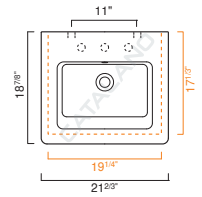

NEW LIGHT 45 WASHBASIN

- W17 3/4" x D13 3/8" x H1 3/4" / W45cm x D34cm x H4.5cm
- Install wall-hung, semi inset, or on vanity
- 1 knockout hole

OPTIONAL:

- P45LI Front Towel Rail: Brass with chrome finish

MODEL	DESCRIPTION	PRICE
45LI	Washbasin	$325.00
P45LI	Front Towel Rail, chrome	$175.00