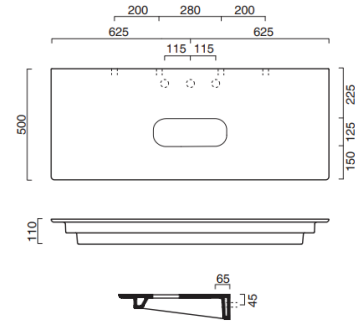

NEW! **HORIZON 125 STRUCTURE**

- W47 1/4" x D18 1/2" x H14 3/4" / W120cm x D47cm x H37 1/2cm
- With laminate shelf
- Pair with Horizon 125 worktop and 70, 60 or 50 washbasin

OPTIONAL:

- M12550 drawer unit

MODEL	DESCRIPTION	PRICE
☐ S12550BM	Matte white structure	$1890.00
☐ S12550	Inox scotch brite structure	$1890.00
☒ S12550NS	Matte black structure	$1890.00

- Lateral aluminum towel rail for Horizon structures

MODEL	DESCRIPTION	PRICE
☐ PLSTBM	Matte white towel rail	$270.00
☐ PLST	Inox scotch brite towel rail	$270.00
☒ PLSTNS	Matte black towel rail	$270.00