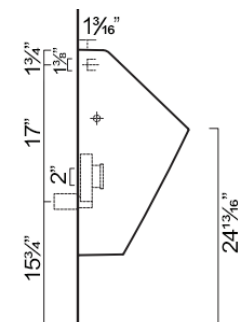

TOILETS & BIDETS

Special order

CANOVA ROYAL 55 TOILET & BIDET

1. W14 1/8" x L21 5/8" x H10 7/16" / W36cm x D55cm x H28cm
   - Install wall-hung, 1-pc less seat. 1.2gpf (4.5 liters)
2. REQUIRED & SOLD SEPARATELY
3. Toilet seat
   - In Wall Carrier for Toilet
   - In Wall Carrier for Bidet

MODEL	DESCRIPTION	PRICE
VSCRN	Wall hung toilet	$940.00
BSCRN	Wall hung bidet	$985.00
SSSTF	Soft-close toilet seat	$320.00
SSSTFNE	Black soft-close toilet seat	$340.00

URINAL Collection

Special order

BIG BOY URINAL

1. W12 1/4" x D11 5/8" x H24" / W31cm x D29.5cm x H61cm
   - Pre-punched holes to fit the lid
   - Fixing set included
2. REQUIRED & SOLD SEPARATELY
3. In Wall Carrier for Urinal
   - COSTF: Soft close cover
4. OPTIONAL:
5. RAOR: Inlet pipe of 1/2"
   - SIOR: Trap with horizontal outlet

MODEL	DESCRIPTION	PRICE
BIG BOY	Urinal	$975.00
COSTF	Soft-close cover	$295.00
RAOR	1/2" inlet pipe	$130.00
SIOR	Trap with horizontal outlet	$65.00

Special order

SFERA NEWFLUSH URINAL

1. W12 5/8" x D13 3/4" x H25 3/8" / W32cm x D35cm x H64.5cm
   - OR64 = No lid
   - OR64F = Pre-punched holes to fit the lid
   - Fixing set included
2. REQUIRED & SOLD SEPARATELY
3. In Wall Carrier for Urinal
   - COSTF: Soft close cover
4. OPTIONAL:
5. RAOR: Inlet pipe of 1/2"
   - SIOR: Trap with horizontal outlet

MODEL	DESCRIPTION	PRICE
OR64	Urinal	$850.00 <i>Newflush!</i>
OR64F	Urinal	$850.00 <i>Newflush!</i>
COR64F	Soft-close cover (for OR64F)	$295.00
RAOR	1/2" inlet pipe	$130.00
SIOR	Trap with horizontal outlet	$65.00