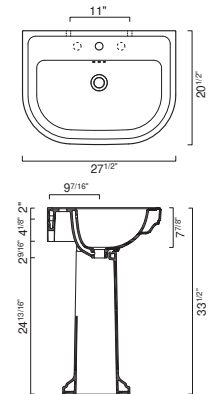

CANOVA ROYAL 56 WASHBASIN

- W22" x D17 5/16" x H6 11/16" / W56cm x D44cm x H17cm
- Install wall-hung or on pedestal
- Must specify number of holes and hole position.
- 1 Pre-drilled centre hole
- 2 knockout holes

OPTIONAL:

- P56CV Front Towel Rail: Brass with chrome finish
- COCV Ceramic Pedestal

MODEL	DESCRIPTION	PRICE
56CV	Washbasin	$650.00
P56CV	Front Towel Rail, chrome	$370.00
COCV	Ceramic Pedestal	$445.00