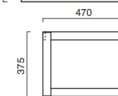

- W27 1/2" x D18 1/2" x H14 3/4" / W70cm x D47cm x H37 1/2cm
- With laminate shelf
- Pair with Horizon 75 worktop and 60 or 50 washbasin

OPTIONAL:

- M7550 drawer unit

MODEL	DESCRIPTION	PRICE
○ S7550BM	Matte white structure	\$1690.00
● S7550	Inox scotch brite structure	\$1690.00
● S7550NS	Matte black structure	\$1690.00