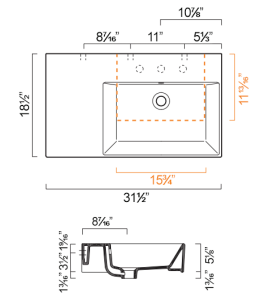

PREMIUM UP 80 LEFT SIDE WASHBASIN

MODEL	DESCRIPTION	PRICE
80SVP	Washbasin	$1050.00
P75N	Front Towel Rail, chrome	$325.00