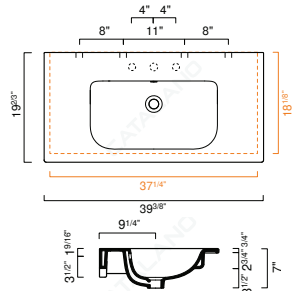

SFERA 80 WASHBASIN

- W31 1/2" x D19 5/8" x H3/4" / W80cm x D50cm x H2cm
- Install wall-hung, semi inset or on vanity
- Must specify number of holes and hole position.
- 3 knockout holes

OPTIONAL:

- P80SF Front Towel Rail: Brass with chrome finish

MODEL	DESCRIPTION	PRICE
80SFN	Washbasin	$790.00 ✓
P80SFN	Front Towel Rail, chrome	$340.00