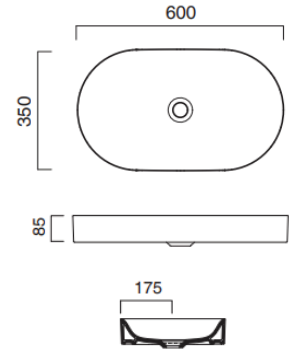

HORIZON Collection

NEW!

HORIZON 70 WASHBASIN

- W27 1/2" x D13 3/4" x H3 1/3" / W70cm x D35cm x H8.5cm
- Install sit-on on either **PC12550** or **PC10050**.

OPTIONAL:

- S12550/S10050 support frames
- M12550/M10050 drawer units

MODEL	DESCRIPTION	PRICE
○ 70AHZ	Glossy white washbasin	$530.00
○ 70AHZBM	Matte white washbasin	$795.00
● 70AHZCS	Matte cement washbasin	$795.00
● 70AHZNS	Matte black washbasin	$795.00
● 70AHZBO	Gold/white washbasin	$1625.00
○ 70AHZBA	Silver/white washbasin	$1625.00

NEW!

HORIZON 60 WASHBASIN

- W23 2/3" x D13 3/4" x H3 1/3" / W60cm x D35cm x H8.5cm
- Install sit-on on either **PC12550**, **PC10050** or **PC7550**.

OPTIONAL:

- S12550/S10050/S7550 support frames
- M12550/M10050/M7550 drawer units

MODEL	DESCRIPTION	PRICE
○ 60AHZ	Glossy white washbasin	$500.00 ✓
○ 60AHZBM	Matte white washbasin	$755.00
● 60AHZCS	Matte cement washbasin	$755.00
● 60AHZNS	Matte black washbasin	$755.00 ✓
● 60AHZBO	Gold/white washbasin	$1580.00
○ 60AHZBA	Silver/white washbasin	$1580.00

NEW!

HORIZON 50 WASHBASIN

- W19 2/3" x D13 3/4" x H3 1/3" / W60cm x D35cm x H8.5cm
- Install sit-on on either **PC12550**, **PC10050** or **PC7550**.

OPTIONAL:

- S12550/S10050/S7550 support frames
- M12550/M10050/M7550 drawer units

MODEL	DESCRIPTION	PRICE
○ 50AHZ	Glossy white washbasin	$475.00
○ 50AHZBM	Matte white washbasin	$740.00
● 50AHZCS	Matte cement washbasin	$740.00
● 50AHZNS	Matte black washbasin	$740.00
● 50AHZBO	Gold/white washbasin	$1535.00
○ 50AHZBA	Silver/white washbasin	$1535.00

NEW!

HORIZON POP-UP WASTE

- 1 1/4" pop-up waste
- For washbasins without overflow
- With stainless steel fixing plate