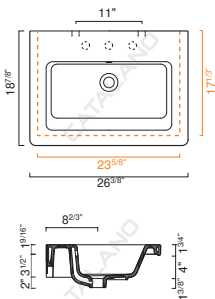

NEW LIGHT 62 WASHBASIN

- W24 3/8" x D19" x H1 3/4" / W62cm x D48.5cm x H4.5cm
- Install wall-hung, semi inset, or on vanity
- Must specify number of holes and hole position.
- 3 knockout holes

OPTIONAL:

- P62LI Front Towel Rail: Brass with chrome finish

MODEL	DESCRIPTION	PRICE
62LI	Washbasin	$395.00 ✓
P62LI	Front Towel Rail, chrome	$195.00