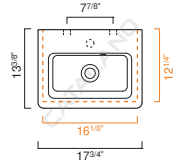

NEW LIGHT Collection

NEW LIGHT 55 WASHBASIN

- W21 5/8" x D18 7/8" x H1 3/4" / W55cm x D48cm x H4.5cm
- Install wall-hung, semi inset, or on vanity
- Must specify number of holes and hole position.
- 3 knockout holes

OPTIONAL:

- P55LI Front Towel Rail: Brass with chrome finish

MODEL	DESCRIPTION	PRICE
55LI	Washbasin	$375.00
P55LI	Front Towel Rail, chrome	$210.00

NEW LIGHT 45 WASHBASIN

- W17 3/4" x D13 3/8" x H1 3/4" / W45cm x D34cm x H4.5cm
- Install wall-hung, semi inset, or on vanity
- 1 knockout hole

OPTIONAL:

- P45LI Front Towel Rail: Brass with chrome finish

MODEL	DESCRIPTION	PRICE
45LI	Washbasin	$325.00
P45LI	Front Towel Rail, chrome	$175.00