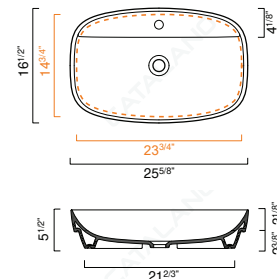

GREEN LUX 60 WASHBASIN

- W23 5/8" x D15 3/4" x H5 1/2" / W60cm x D40cm x H14cm
- Install on counter or semi fitted
- No overflow
- Glazed on all 4 sides

MODEL	DESCRIPTION	PRICE
60GRLXN	Catalano white washbasin	$865.00
60GRLXNBM	White matte washbasin	$1390.00
60GRLXNVS	Green matte washbasin	$1390.00
60GRLXNAS	Blue matte washbasin	$1390.00
60GRLXNGS	Grey matte washbasin	$1390.00
60GRLXNNS	Black matte washbasin	$1390.00
60GRLXNMS	Brown matte washbasin	$1390.00
60GRLXNCS	Cement matte washbasin	$1390.00