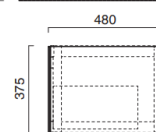

NEW! HORIZON 75 DRAWER

Special order

- W28 1/8" x D19" x H14 3/4" / W71 1/2cm x D48cm x H37 1/2cm
- Pair with Horizon 75 worktop, structure and 60 or 50 washbasin

MODEL	DESCRIPTION	PRICE
○ M7550BM	Matte white drawer	$3715.00
● M7550CS	Matte cement drawer	$3715.00
● M7550NS	Matte black drawer	$3715.00

- Lateral aluminum towel rail for Horizon drawers

MODEL	DESCRIPTION	PRICE
PLMO CHR	Chrome towel rail	$270.00