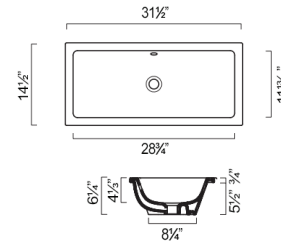

ZERO 60 UNDERMOUNT WASHBASIN

- W23 5/8" x D14 1/2" x H1 1/4" / W60cm x D37cm x H2cm
- Install undermounted
- With overflow

MODEL	DESCRIPTION	PRICE
6037ZE	Washbasin	$525.00 ✓