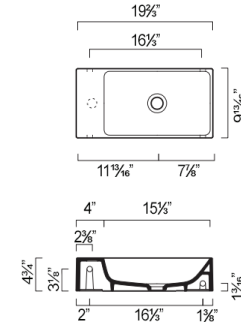

ZERO 40 WASHBASIN

- W15 3/4" x D9" x H4 3/4" / W40cm x D23cm x H12cm
- Install wall-hung, on counter, or on vanity
- Without overflow
- 1 knockout hole

OPTIONAL:

- P40VE Front Towel Rail: Aluminum with chrome finish

MODEL	DESCRIPTION	PRICE
4023VE	Washbasin, Catalano white	$465.00
4023VEBM	Washbasin, matte white	$750.00
4023VECS	Washbasin, matte cement	$750.00
4023VENS	Washbasin, matte black	$750.00
P40VE	Front Towel Rail, chrome	$225.00