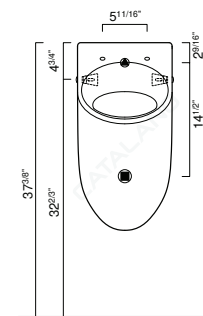

Special order

SFERA NEWFLUSH URINAL

1. W12 5/8" x D13 3/4" x H25 3/8" / W32cm x D35cm x H64.5cm
   - OR64 = No lid
   - OR64F = Pre-punched holes to fit the lid
   - Fixing set included
2. REQUIRED & SOLD SEPARATELY
3. In Wall Carrier for Urinal
   - COSTF: Soft close cover
4. OPTIONAL:
5. RAOR: Inlet pipe of 1/2"
   - SIOR: Trap with horizontal outlet

MODEL	DESCRIPTION	PRICE
OR64	Urinal	$850.00 <i>Newflush!</i>
OR64F	Urinal	$850.00 <i>Newflush!</i>
COR64F	Soft-close cover (for OR64F)	$295.00
RAOR	1/2" inlet pipe	$130.00
SIOR	Trap with horizontal outlet	$65.00