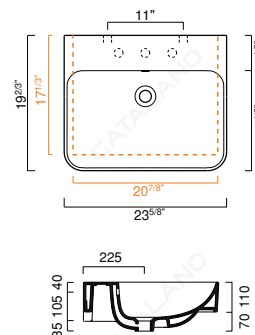

GREEN Collection

GREEN 100 WASHBASIN

- W39 3/8" x D19 5/8" x H4 5/16" / W100cm x D50cm x H11cm
- Install wall-hung, semi-fitted, pedestal, or on counter.
- Must specify number of holes and hole position.
- 5 knockout holes. White basin.

OPTIONAL:

- P80GRN Front Towel Rail: Brass with chrome finish

MODEL	DESCRIPTION	PRICE
100GR	Washbasin	$1330.00
P80GRN	Front towel rail, chrome	$350.00

GREEN 80 WASHBASIN

- W31 1/2" x D19 5/8" x H4 5/16" / W80cm x D50cm x H11cm
- Install wall-hung, semi-fitted, pedestal, or on counter.
- Must specify number of holes and hole position.
- 3 knockout holes. White basin.

OPTIONAL:

- P80GRN Front Towel Rail: Brass with chrome finish

MODEL	DESCRIPTION	PRICE
80GR	Washbasin	$1025.00
P80GRN	Front towel rail, chrome	$350.00

GREEN 60 WASHBASIN

- W23 5/8" x D19 5/8" x H4 5/16" / W60cm x D50cm x H11cm
- Install wall-hung, semi-fitted, pedestal, or on counter.
- Must specify number of holes and hole position.
- 3 knockout holes. White basin.

OPTIONAL:

- P60GRN Front Towel Rail: Brass with chrome finish

MODEL	DESCRIPTION	PRICE
60GR	Washbasin	$795.00
P60GRN	Front towel rail, chrome	$250.00