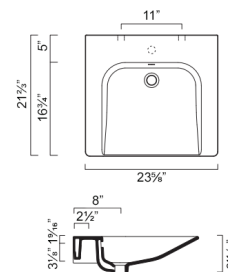

SFERA Collection

SFERA 55 WASHBASIN

- W21 2/3" x D13 3/4" x H5 7/8" / W55cm x D35cm x H15cm
- Install on counter, semi inset or undermounted
- Without overflow
- Glazed on all 4 sides

MODEL   **DESCRIPTION**
55ASFN   Washbasin

PRICE
$595.00

SFERA 45 WASHBASIN

- W17 3/4" x D17 3/4" x H5 7/8" / W45cm x D45cm x H15cm
- Install on counter, semi inset or undermounted
- Without overflow
- Glazed all around

MODEL   **DESCRIPTION**
45ASFN   Washbasin

PRICE
$560.00

SFERA 35 WASHBASIN

- W13 3/4" x D13 3/4" x H5 7/8" / W35cm x D35cm x H15cm
- Install on counter, semi inset or undermounted
- Without overflow
- Glazed all around

MODEL   **DESCRIPTION**
35ASFN   Washbasin

PRICE
$550.00

SFERA COMFORT Collection

SFERA COMFORT 70 WASHBASIN

- W27 1/2" x D21 2/3" x H6 2/3" / W70cm x D55cm x H17cm
- Install wall-hung
- 1 knockout hole
- Pair with SIHE (pg.55)

MODEL   **DESCRIPTION**

70HE   Washbasin, with overflow
70HENO   Washbasin, without overflow

PRICE

$1095.00
$1095.00

SFERA COMFORT 60 WASHBASIN

- W23 5/8" x D21 2/3" x H6 2/3" / W60cm x D55cm x H17cm
- Install wall-hung
- 1 knockout hole
- Pair with SIHE (pg.55)

MODEL   **DESCRIPTION**

60HE   Washbasin, with overflow
60HEN   Washbasin, without overflow

PRICE

$1095.00
$1095.00