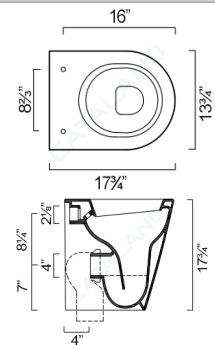

ZERO 45 FLOOR TOILET

1. W13 3/4" x D17 3/4" x H17 3/4" / W35cm x D45cm x H45cm
   - Install floor mounted, 1-pc less seat. 0.89gpf (3.38 liters)
2. REQUIRED & SOLD SEPARATELY
3. Toilet seat

MODEL	DESCRIPTION	PRICE
VP45	Floor toilet	$865.00
V45STP	Soft-close Plus toilet seat	$425.00