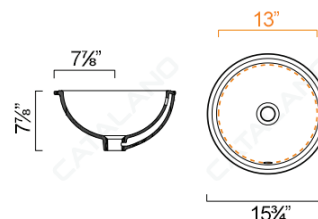

CANOVA ROYAL Collection Special order

CANOVA ROYAL 55 WASHBASIN

- W21 5/8" x D15" x H7 7/8" / W55cm x D38cm x H20cm
- Install undermounted
- With overflow

<u>MODEL</u>	<u>DESCRIPTION</u>	<u>PRICE</u>
SOCN	Washbasin	$435.00

CANOVA ROYAL 50 WASHBASIN

- W19 5/8" x D13 3/4" x H7 7/8" / W50cm x D35cm x H20cm
- Install undermounted
- With overflow

<u>MODEL</u>	<u>DESCRIPTION</u>	<u>PRICE</u>
S50CN	Washbasin	$450.00

CANOVA ROYAL 57 WASHBASIN

- W22 7/16" x D16 1/2" x H7 7/8" / W57cm x D42cm x H20cm
- Install undermounted
- With overflow

<u>MODEL</u>	<u>DESCRIPTION</u>	<u>PRICE</u>
SONN	Washbasin	$385.00

CANOVA ROYAL 52 WASHBASIN

- W20 1/2" x D16 1/2" x H7 7/8" / W52cm x D42cm x H20cm
- Install undermounted
- With overflow

<u>MODEL</u>	<u>DESCRIPTION</u>	<u>PRICE</u>
SO52	Washbasin	$475.00

CANOVA ROYAL 40 WASHBASIN

- W15 3/4" x D15 3/4" x H7 7/8" / W40cm x D40cm x H20cm
- Install undermounted
- With overflow

<u>MODEL</u>	<u>DESCRIPTION</u>	<u>PRICE</u>
SO40	Washbasin	$310.00