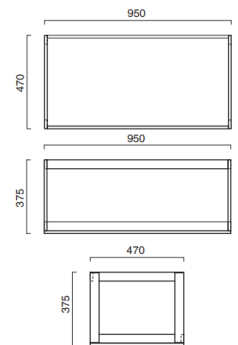

NEW! HORIZON 100 STRUCTURE

- W37 1/2" x D18 1/2" x H14 3/4" / W95cm x D47cm x H37 1/2cm
- With laminate shelf
- Pair with Horizon 100 worktop and 70, 60 or 50 washbasin

OPTIONAL:

- M10050 drawer unit

MODEL	DESCRIPTION	PRICE
<input type="radio"/> S10050BM	Matte white structure	\$1825.00
<input type="radio"/> S10050	Inox scotch brite structure	\$1825.00
<input checked="" type="radio"/> S10050NS	Matte black structure	\$1825.00 ✓