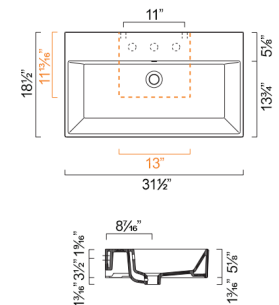

= in stock
Ships in 24 hours