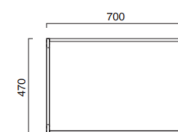

- W27 1/2" x D18 1/2" x H14 3/4" / W70cm x D47cm x H37 1/2cm
- With laminate shelf
- Pair with Horizon 75 worktop and 60 or 50 washbasin

OPTIONAL:

- M7550 drawer unit

MODEL	DESCRIPTION	PRICE
○ S7550BM	Matte white structure	\$1690.00
● S7550	Inox scotch brite structure	\$1690.00
● S7550NS	Matte black structure	\$1690.00