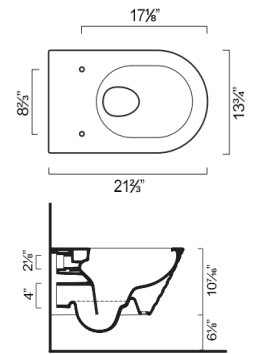

TOILETS & BIDETS

Special order

GOLD & SILVER 55 TOILET AND BIDET

1. W13 3/4" x D20 1/2" x H13 3/16" / W35cm x D55cm x H26.5cm
   - Install wall-hung, 1-pc less seat. 0.99gpf (3.75 liters)
2. REQUIRED & SOLD SEPARATELY
3. Toilet seat
   - In Wall Carrier for Toilet
   - In Wall Carrier for Bidet

MODEL	DESCRIPTION	PRICE
● VS55NRNO	Black/Gold wall-hung toilet	$2830.00 <i>Newflush!</i>
○ VS55NRBO	White/Gold wall-hung toilet	$2830.00 <i>Newflush!</i>
○ VS55NRBA	White/Silver wall-hung toilet	$2830.00 <i>Newflush!</i>
● BS55NRNO	Black/Gold wall-hung bidet	$2695.00
○ BS55NRBO	White/Gold wall-hung bidet	$2695.00
○ BS55NRBA	White/Silver wall-hung bidet	$2695.00
● SCSTPNNE	Glossy Black soft-Close Seat Plus	$495.00
○ SCSTP	White soft-Close Toilet Seat Plus	$370.00 ✓

Special order

GOLD & SILVER CLASSY TOILET AND BIDET

1. W13 3/4" x D21 2/3" x H10 7/16" / W35cm x D55cm x H26.5cm
   - Install wall-hung, 1-pc less seat. 0.99gpf (3.75 liters)
2. REQUIRED & SOLD SEPARATELY
3. Toilet seat
   - In Wall Carrier for Toilet
   - In Wall Carrier for Bidet

MODEL	DESCRIPTION	PRICE
○ VS55RZEBO	White/Gold wall hung toilet	$2695.00 <i>Newflush!</i>
○ VS55RZEBB	White/Silver wall hung toilet	$2695.00 <i>Newflush!</i>
○ BS55ZEBO	White/Gold wall hung bidet	$2695.00
○ BS55ZEBB	White/Silver wall hung bidet	$2695.00
SCSTP	White soft-close Plus toilet seat	$370.00 ✓

GREEN 55 NEWFLUSH TOILET & BIDET

1. W21 2/3" x D14 1/2" x H11" / W55cm x D37 x H28cm
   - Install wall-hung, 1-pc less seat. 1gpf (3.75 liters)
   - Bowl interior finished with CATAgaze for maximum hygiene
2. REQUIRED & SOLD SEPARATELY
3. Toilet seat
   - In Wall Carrier for Toilet
   - In Wall Carrier for Bidet

MODEL	DESCRIPTION	PRICE
VS55RGR	White wall hung toilet	$1095.00
BS55GR	White wall hung bidet	$1125.00 <i>Special order</i>
GR55STP	Soft-close Plus toilet seat	$395.00