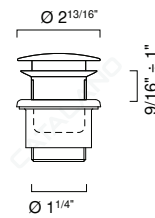

FLAT DRAIN

- 1-1/4"
- Brass drain for washbasins **without** overflow
- Chrome finish

<u>MODEL</u>	<u>DESCRIPTION</u>	<u>PRICE</u>
PCSL	Flat brass drain	$170.00
PDSL	Flat gold drain	$310.00