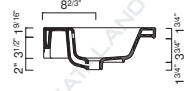

NEW LIGHT 45 WASHBASIN

- W17 3/4" x D13 3/8" x H1 3/4" / W45cm x D34cm x H4.5cm
- Install wall-hung, semi inset, or on vanity
- 1 knockout hole

OPTIONAL:

- P45LI Front Towel Rail: Brass with chrome finish

MODEL	DESCRIPTION	PRICE
45LI	Washbasin	$325.00
P45LI	Front Towel Rail, chrome	$175.00