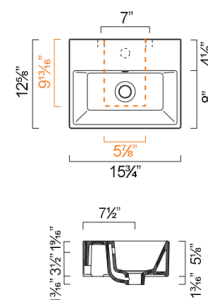

PREMIUM Collection

PREMIUM 70 WASHBASIN

- W27 1/2" x D14 5/8" x H5 1/8" / W70cm x D37cm x H13cm
- Install wall-hung, semi-fitted, or on vanity
- Must specify number of holes and hole position.
- 3 knockout holes

OPTIONAL:

- PA7N Front Towel Rail: Brass with chrome finish

MODEL	DESCRIPTION	PRICE
70VP	Washbasin	$675.00 ✓
PA7N	Front Towel Rail, chrome	$310.00

PREMIUM 60 WASHBASIN

- W23 5/8" x D18 1/2" x H5 1/8" / W60cm x D47cm x H13cm
- Install wall-hung, semi-fitted, or on vanity
- Must specify number of holes and hole position.
- 3 knockout holes

OPTIONAL:

- P60ZP Front Towel Rail: Brass with chrome finish

MODEL	DESCRIPTION	PRICE
60VP	Washbasin	$535.00
P60ZP	Front Towel Rail, chrome	$325.00

PREMIUM 55 WASHBASIN

- W21 5/8" x D14 5/8" x H5 1/8" / W55cm x D37cm x H13cm
- Install wall-hung, semi-fitted, or on vanity
- Must specify number of holes and hole position.
- 3 knockout holes

OPTIONAL:

- P55VN Front Towel Rail: Brass with chrome finish

MODEL	DESCRIPTION	PRICE
55VP	Washbasin	$495.00 ✓
P55VN	Front Towel Rail, chrome	$325.00

PREMIUM 50 WASHBASIN

- W19 5/8" x D18 1/2" x H5 1/8" / W50cm x D47cm x H13cm
- Install wall-hung, or on vanity
- Must specify number of holes and hole position.
- 3 knockout holes

OPTIONAL:

- P5QN Front Towel Rail: Brass with chrome finish

MODEL	DESCRIPTION	PRICE
50VP	Washbasin	$445.00
P5QN	Front Towel Rail, chrome	$280.00

PREMIUM 40 WASHBASIN

- W15 3/4" x D12 5/8" x H5 1/8" / W40cm x D32cm x H13cm
- Install wall-hung, or on vanity
- 1 knockout hole

OPTIONAL:

- P40VP Front Towel Rail: Brass with chrome finish

MODEL	DESCRIPTION	PRICE
40VP	Washbasin	$385.00 ✓
P40VP	Front Towel Rail, chrome	$235.00