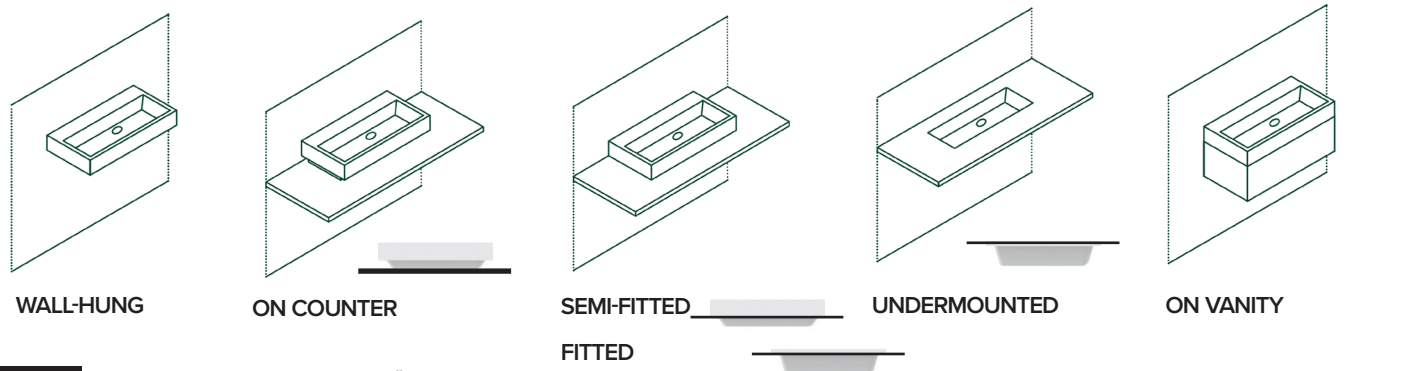

SPECS & INSTALLATION OPTIONS