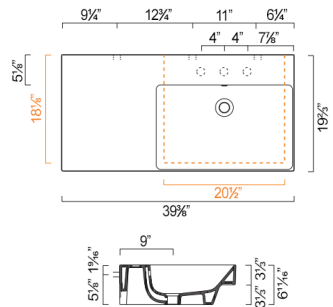

ZERO 100 LEFT SIDE WASHBASIN

- W39 3/8" x D19 5/8" x H3 1/3" / W100cm x D50cm x H8.5cm
- Install wall-hung, semi-fitted or on vanity
- Must specify number of holes and hole position
- 3 knockout holes

OPTIONAL:

- P10ZP Front Towel Rail: Aluminum with chrome finish

MODEL	DESCRIPTION	PRICE
10SZEUP	Washbasin	$1725.00
P10ZP	Front Towel Rail, chrome	$395.00