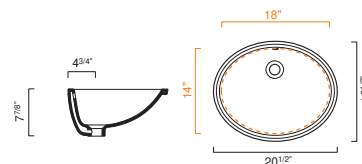

CANOVA ROYAL 40 WASHBASIN

- W15 3/4" x D15 3/4" x H7 7/8" / W40cm x D40cm x H20cm
- Install undermounted
- With overflow

<u>MODEL</u>	<u>DESCRIPTION</u>	<u>PRICE</u>
SO40	Washbasin	$310.00