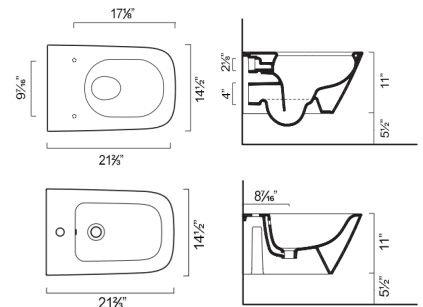

GREEN 55 NEWFLUSH TOILET & BIDET

1. W21 2/3" x D14 1/2" x H11" / W55cm x D37 x H28cm
   - Install wall-hung, 1-pc less seat. 1gpf (3.75 liters)
   - Bowl interior finished with CATAgaze for maximum hygiene
2. REQUIRED & SOLD SEPARATELY
3. Toilet seat
   - In Wall Carrier for Toilet
   - In Wall Carrier for Bidet

MODEL	DESCRIPTION	PRICE
VS55RGR	White wall hung toilet	$1095.00
BS55GR	White wall hung bidet	$1125.00 <i>Special order</i>
GR55STP	Soft-close Plus toilet seat	$395.00

SFERA 54 TOILET & BIDET

1. W13 3/4" x D21 1/4" x H11" / W35cm x D54cm x H28cm
   - Install wall-hung, 1-pc less seat. 1gpf (3.75 liters)
2. REQUIRED & SOLD SEPARATELY
3. Toilet seat
   - In Wall Carrier for Toilet
   - In Wall Carrier for Bidet

MODEL	DESCRIPTION	PRICE
VSF54A	Wall hung toilet	$640.00
VSF54R	Wall hung toilet	$940.00 ✓ <i>Newflush!</i>
BSF54	Wall hung bidet	$760.00 <i>Special order</i>
SCST	Standard toilet seat	$225.00
SCSTF	Soft-close toilet seat	$325.00
SCSTP	Soft-close Plus toilet seat	$370.00 ✓
ZECOF	Eco soft-close toilet seat	$250.00