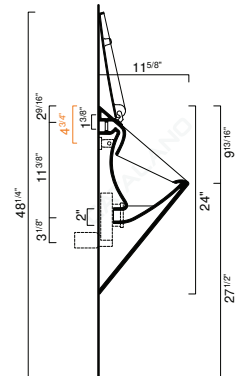

Special order

SFERA NEWFLUSH URINAL

1. W12 5/8" x D13 3/4" x H25 3/8" / W32cm x D35cm x H64.5cm
   - OR64 = No lid
   - OR64F = Pre-punched holes to fit the lid
   - Fixing set included
2. REQUIRED & SOLD SEPARATELY
3. In Wall Carrier for Urinal
   - COSTF: Soft close cover
4. OPTIONAL:
5. RAOR: Inlet pipe of 1/2"
   - SIOR: Trap with horizontal outlet

MODEL	DESCRIPTION	PRICE
OR64	Urinal	$850.00 <i>Newflush!</i>
OR64F	Urinal	$850.00 <i>Newflush!</i>
COR64F	Soft-close cover (for OR64F)	$295.00
RAOR	1/2" inlet pipe	$130.00
SIOR	Trap with horizontal outlet	$65.00