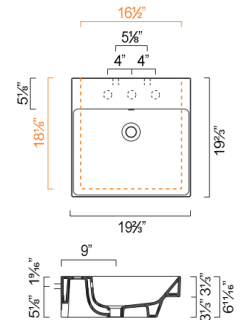

ZERO 150 DOUBLE WASHBASIN

- W59" x D19 5/8" x H3 1/3" / W150cm x D50cm x H8.5cm
- Install wall-hung, semi-fitted or on vanity.
- Must specify number of holes and hole position.
- 6 knockout holes

OPTIONAL:

- P150ZEDUP Front Towel Rail: Aluminum with chrome finish

MODEL	DESCRIPTION	PRICE
150ZEDUP	Washbasin	$3460.00
P150ZEDUP	Front Towel Rail, chrome	$425.00