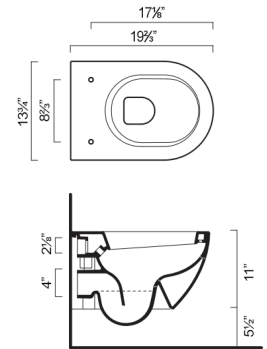

SFERA 54 NEWFLUSH TOILET & BIDET

1. W13 3/4" x D21 1/4" x H16"/ W35cm x D54cm x H41cm
   - Floor toilet, back to wall with horizontal outlet convertible to floor outlet. 1-pc less seat. 1gpf (3.75 liters)
2. REQUIRED & SOLD SEPARATELY
3. Toilet seat
   - In Wall Carrier for Toilet
   - In Wall Carrier for Bidet

MODEL	DESCRIPTION	PRICE
VPS54R	Floor toilet	$925.00
BIS54R	Floor bidet	$925.00
SCSTP	Soft-close Plus toilet seat	$370.00
SCSTF	Soft-close toilet seat	$325.00
SCST	Standard toilet seat	$225.00
ZECOF	Eco soft-close toilet seat	$250.00

Newflush!
Special order