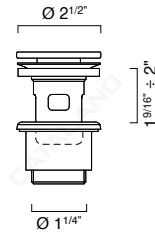

BRASS DOMED DRAIN

- 1-1/4"
- Brass drain for washbasins **without** overflow
- Chrome finish

<u>MODEL</u>	<u>DESCRIPTION</u>	<u>PRICE</u>
PIHA	Domed brass drain	$90.00