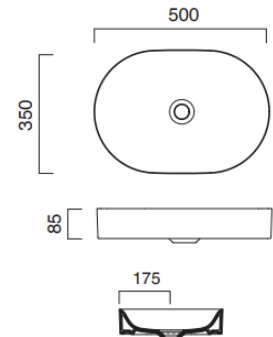

HORIZON 50 WASHBASIN

- W19 2/3" x D13 3/4" x H3 1/3" / W60cm x D35cm x H8.5cm
- Install sit-on on either **PC12550**, **PC10050** or **PC7550**.

OPTIONAL:

- S12550/S10050/S7550 support frames
- M12550/M10050/M7550 drawer units

MODEL	DESCRIPTION	PRICE
○ 50AHZ	Glossy white washbasin	$475.00
○ 50AHZBM	Matte white washbasin	$740.00
● 50AHZCS	Matte cement washbasin	$740.00
● 50AHZNS	Matte black washbasin	$740.00
● 50AHZBO	Gold/white washbasin	$1535.00
○ 50AHZBA	Silver/white washbasin	$1535.00