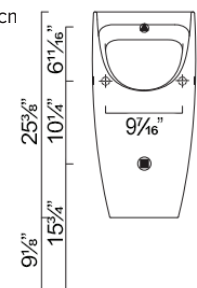

TOILETS & BIDETS

Special order

CANOVA ROYAL 55 TOILET & BIDET

1. W14 1/8" x L21 5/8" x H10 7/16" / W36cm x D55cm x H28cm
   - Install wall-hung, 1-pc less seat. 1.2gpf (4.5 liters)
2. REQUIRED & SOLD SEPARATELY
3. Toilet seat
   - In Wall Carrier for Toilet
   - In Wall Carrier for Bidet

MODEL	DESCRIPTION	PRICE
VSCRN	Wall hung toilet	$940.00
BSCRN	Wall hung bidet	$985.00
SSSTF	Soft-close toilet seat	$320.00
SSSTFNE	Black soft-close toilet seat	$340.00

URINAL Collection

Special order

BIG BOY URINAL

1. W12 1/4" x D11 5/8" x H24" / W31cm x D29.5cm x H61cm
   - Pre-punched holes to fit the lid
   - Fixing set included
2. REQUIRED & SOLD SEPARATELY
3. In Wall Carrier for Urinal
   - COSTF: Soft close cover
4. OPTIONAL:
5. RAOR: Inlet pipe of 1/2"
   - SIOR: Trap with horizontal outlet

MODEL	DESCRIPTION	PRICE
BIG BOY	Urinal	$975.00
COSTF	Soft-close cover	$295.00
RAOR	1/2" inlet pipe	$130.00
SIOR	Trap with horizontal outlet	$65.00

Special order

SFERA NEWFLUSH URINAL

1. W12 5/8" x D13 3/4" x H25 3/8" / W32cm x D35cm x H64.5cm
   - OR64 = No lid
   - OR64F = Pre-punched holes to fit the lid
   - Fixing set included
2. REQUIRED & SOLD SEPARATELY
3. In Wall Carrier for Urinal
   - COSTF: Soft close cover
4. OPTIONAL:
5. RAOR: Inlet pipe of 1/2"
   - SIOR: Trap with horizontal outlet

MODEL	DESCRIPTION	PRICE
OR64	Urinal	$850.00 <i>Newflush!</i>
OR64F	Urinal	$850.00 <i>Newflush!</i>
COR64F	Soft-close cover (for OR64F)	$295.00
RAOR	1/2" inlet pipe	$130.00
SIOR	Trap with horizontal outlet	$65.00