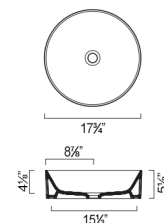

ZERO 45 ROUND WASHBASIN

- W17 3/4" x D17 3/4" x H5 1/8" / W45cm x D45cm x H13cm
- Install on counter
- Without overflow

MODEL	DESCRIPTION	PRICE
45TZE	Washbasin	$695.00