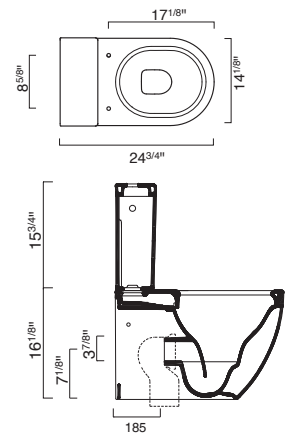

TOILETS & BIDETS

SFERA 50 TOILET & BIDET

1. W13 3/4" x D19 5/8" x H11"/ W35cm x D50cm x H28cm
   - Install wall-hung, 1-pc less seat. 0.89gpf (3.38 liters)
2. REQUIRED & SOLD SEPARATELY
3. Toilet seat
   - In Wall Carrier for Toilet
   - In Wall Carrier for Bidet

MODEL	DESCRIPTION	PRICE
VSS50R	Wall hung toilet	$850.00
BSS50	Wall hung bidet	$650.00
SCSTP	Soft-close Plus toilet seat	$370.00
SCSTF	Soft-close toilet seat	$325.00
SCST	Standard toilet seat	$225.00
ZECOF	Eco soft-close toilet seat	$250.00

Newflush!
Special order

SFERA 54 NEWFLUSH TOILET & BIDET

1. W13 3/4" x D21 1/4" x H16"/ W35cm x D54cm x H41cm
   - Floor toilet, back to wall with horizontal outlet convertible to floor outlet. 1-pc less seat. 1gpf (3.75 liters)
2. REQUIRED & SOLD SEPARATELY
3. Toilet seat
   - In Wall Carrier for Toilet
   - In Wall Carrier for Bidet

MODEL	DESCRIPTION	PRICE
VPS54R	Floor toilet	$925.00
BIS54R	Floor bidet	$925.00
SCSTP	Soft-close Plus toilet seat	$370.00
SCSTF	Soft-close toilet seat	$325.00
SCST	Standard toilet seat	$225.00
ZECOF	Eco soft-close toilet seat	$250.00

Newflush!
Special order

NEW!

SFERA FLOOR TOILET

- W14 1/8" x D24 3/4" x H31 7/8"/ W36cm x D63cm x H81cm
- Install floor mounted
- Dual flush: 3l/min & 4.5l/min

MODEL	DESCRIPTION	PRICE
MPSFR-NS	2 Piece Floor toilet, matte black	$1935.00

Components:

CMSFRNS	Ceramic cistern & lid, matte black	$570.00
BASZ	Flushing mechanism	$145.00
MPSFRNS	WC base, matte black	$795.00
KRBSZ	Sfera Fixing Set	$30.00
S63STFNS	Soft-close Toilet Seat, matte black	$395.00

Seat not exactly as Shown.
See MPVL for seat design

MPVL FLOOR TOILET

- W14 1/2" x D27 1/2" x H33 1/4"/ W37cm x D70cm x H85.5cm
- Install floor mounted. 0.99gpf (3.75 litres)