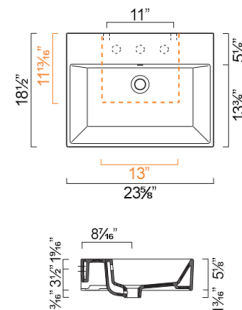

PREMIUM 55 WASHBASIN

- W21 5/8" x D14 5/8" x H5 1/8" / W55cm x D37cm x H13cm
- Install wall-hung, semi-fitted, or on vanity
- Must specify number of holes and hole position.
- 3 knockout holes

OPTIONAL:

- P55VN Front Towel Rail: Brass with chrome finish

MODEL	DESCRIPTION	PRICE
55VP	Washbasin	$495.00 ✓
P55VN	Front Towel Rail, chrome	$325.00