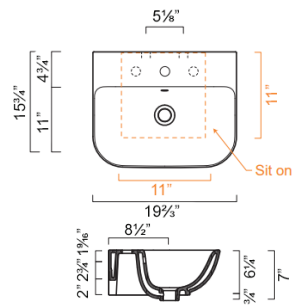

SFERA 45 WASHBASIN

- W17 3/4" x D13 3/8" x H6 1/4" / W45cm x D34cm x H16cm
- Install wall-hung or on counter
- 1 knockout hole

OPTIONAL:

- P45BSF Front Towel Rail: Chrome aluminum

MODEL	DESCRIPTION	PRICE
45BSF	Washbasin	$500.00
P45BSF	Front Towel Rail, chrome	$290.00