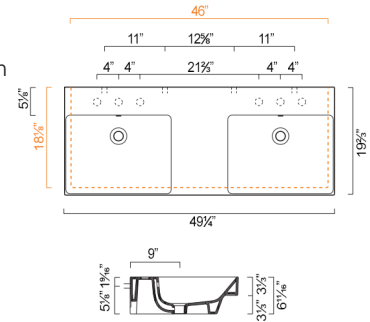

ZERO 125 DOUBLE WASHBASIN

- W49 1/4" x D19 5/8" x H3 1/3" / W125cm x D50cm x H8.5cm
- Install wall-hung, semi-fitted or on vanity
- Must specify number of holes and hole position
- 6 knockout holes

OPTIONAL:

- P150ZEUP Front Towel Rail: Aluminum with chrome finish

MODEL	DESCRIPTION	PRICE
125ZEUP	Washbasin	$2095.00
P125ZEUP	Front Towel Rail, chrome	$395.00