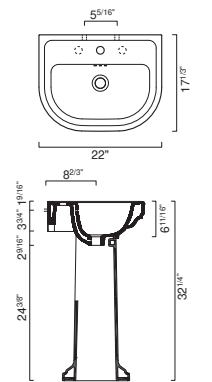

CANOVA ROYAL 60 WASHBASIN

- W23 5/8" x D15 3/4" x H5 7/8" / W60cm x D40cm x H15cm
- Install on counter, fitted, or semi fitted
- Glazed on all 4 sides

MODEL	DESCRIPTION	PRICE
60ACV	Washbasin	$865.00