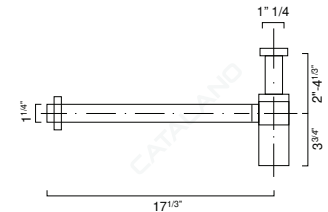

SKIM-TO-WALL CHROME BRASS P-TRAP

- 1-1/4"
- Chrome finish
- For use with: 70HE, 70HEN, 60HE and 60HEN

<u>MODEL</u>	<u>DESCRIPTION</u>	<u>PRICE</u>
SIHE	Skim-to-wall siphon	$580.00