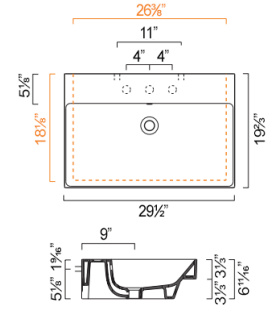

ZERO 60 WASHBASIN

- W23 5/8" x D19 5/8" x H3 1/3" / W60cm x D50cm x H8.5cm
- Install wall-hung, semi-fitted or on vanity.
- Must specify number of holes and hole position.
- 3 knockout holes

OPTIONAL:

- P60ZP Front Towel Rail: Aluminum with chrome finish

MODEL	DESCRIPTION	PRICE
60ZP	Washbasin, Catalano white	$625.00
☐ 60ZPBM	Washbasin, matte white	$1295.00
☒ 60ZPCS	Washbasin, matte cement	$1295.00
P60ZP	Front Towel Rail, chrome	$325.00