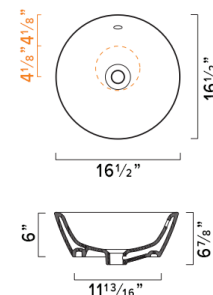

GOLD & SILVER Collection Special order

GOLD & SILVER 80 WASHBASIN

- W31 1/2" x D15 3/4" x H5 1/2" / W80cm x D40cm x H14cm
- Install on counter
- Without overflow

MODEL	DESCRIPTION	PRICE
● 80APGRLXNO	Black/Gold washbasin	$2545.00
● 80APGRLXBO	White/Gold washbasin	$2545.00
○ 80APGRLXBA	White/Silver washbasin	$2545.00

GOLD & SILVER 60 WASHBASIN

- W23 5/8" x D15 3/4" x H5 1/2" / W60cm x D40cm x H14cm
- Install on counter
- Without overflow

MODEL	DESCRIPTION	PRICE
● 60APGRLXNO	Black/Gold washbasin	$2295.00
● 60APGRLXBO	White/Gold washbasin	$2295.00
○ 60APGRLXBA	White/Silver washbasin	$2295.00

GOLD & SILVER 40 WASHBASIN

- W15 3/4" x D15 3/4" x H5 1/2" / W40cm x D40cm x H14cm
- Install on counter
- Without overflow

MODEL	DESCRIPTION	PRICE
● 40APGRLXNO	Black/Gold washbasin	$2050.00
● 40APGRLXBO	White/Gold washbasin	$2050.00
○ 40APGRLXBA	White/Silver washbasin	$2050.00

GOLD & SILVER 70 WASHBASIN

- W27 1/2" x D16 1/2" x H5 7/8" / W70cm x D42cm x H15cm
- Install on counter
- With overflow

MODEL	DESCRIPTION	PRICE
● 70VLNNO	Black/Gold washbasin	$2545.00
● 70VLNBO	White/Gold washbasin	$2545.00
○ 70VLNBA	White/Silver washbasin	$2545.00

GOLD & SILVER 60 WASHBASIN

- W23 5/8" x D16 1/2" x H5 7/8" / W60cm x D42cm x H15cm
- Install on counter
- With overflow

MODEL	DESCRIPTION	PRICE
● 60VLNNO	Black/Gold washbasin	$2295.00
● 60VLNBO	White/Gold washbasin	$2295.00
○ 60VLNBA	White/Silver washbasin	$2295.00

GOLD & SILVER 42 WASHBASIN

- W16 1/2" x D16 1/2" x H5 7/8" / W42cm x D42cm x H15cm
- Install on counter
- With overflow

MODEL	DESCRIPTION	PRICE
● 42VLNNO	Black/Gold washbasin	$2050.00
● 42VLNBO	White/Gold washbasin	$2050.00
○ 42VLNBA	White/Silver washbasin	$2050.00