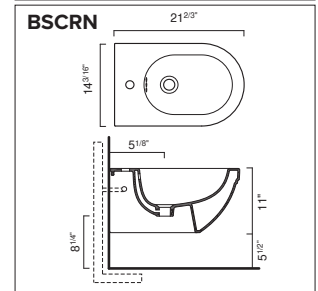

TOILETS & BIDETS

Special order

CANOVA ROYAL 55 TOILET & BIDET

1. W14 1/8" x L21 5/8" x H10 7/16" / W36cm x D55cm x H28cm
   - Install wall-hung, 1-pc less seat. 1.2gpf (4.5 liters)
2. REQUIRED & SOLD SEPARATELY
3. Toilet seat
   - In Wall Carrier for Toilet
   - In Wall Carrier for Bidet

MODEL	DESCRIPTION	PRICE
VSCRN	Wall hung toilet	$940.00
BSCRN	Wall hung bidet	$985.00
SSSTF	Soft-close toilet seat	$320.00
SSSTFNE	Black soft-close toilet seat	$340.00

URINAL Collection

Special order

BIG BOY URINAL

1. W12 1/4" x D11 5/8" x H24" / W31cm x D29.5cm x H61cm
   - Pre-punched holes to fit the lid
   - Fixing set included
2. REQUIRED & SOLD SEPARATELY
3. In Wall Carrier for Urinal
   - COSTF: Soft close cover
4. OPTIONAL:
5. RAOR: Inlet pipe of 1/2"
   - SIOR: Trap with horizontal outlet

MODEL	DESCRIPTION	PRICE
BIG BOY	Urinal	$975.00
COSTF	Soft-close cover	$295.00
RAOR	1/2" inlet pipe	$130.00
SIOR	Trap with horizontal outlet	$65.00

Special order

SFERA NEWFLUSH URINAL

1. W12 5/8" x D13 3/4" x H25 3/8" / W32cm x D35cm x H64.5cm
   - OR64 = No lid
   - OR64F = Pre-punched holes to fit the lid
   - Fixing set included
2. REQUIRED & SOLD SEPARATELY
3. In Wall Carrier for Urinal
   - COSTF: Soft close cover
4. OPTIONAL:
5. RAOR: Inlet pipe of 1/2"
   - SIOR: Trap with horizontal outlet

MODEL	DESCRIPTION	PRICE
OR64	Urinal	$850.00 <i>Newflush!</i>
OR64F	Urinal	$850.00 <i>Newflush!</i>
COR64F	Soft-close cover (for OR64F)	$295.00
RAOR	1/2" inlet pipe	$130.00
SIOR	Trap with horizontal outlet	$65.00