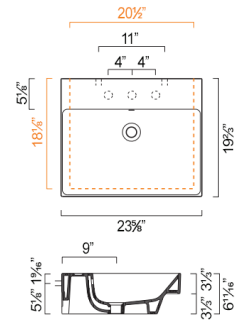

ZERO 50 WASHBASIN

- W19 2/3" x D19 5/8" x H3 1/3" / W50cm x D50cm x H8.5cm
- Install wall-hung, semi-fitted or on vanity.
- Must specify number of holes and hole position.
- 3 knockout holes

OPTIONAL:

- P50ZP Front Towel Rail: Aluminum with chrome finish

MODEL	DESCRIPTION	PRICE
50ZP	Washbasin, Catalano white	$520.00
☐ 50ZPBM	Washbasin, matte white	$1325.00
☒ 50ZPCS	Washbasin, matte cement	$1325.00
P50ZP	Front Towel Rail, chrome	$295.00