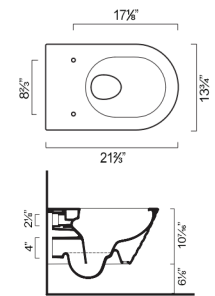

ZERO 55 CLASSY TOILET

1. W13 1/4" x D21 2/3" x H10 7/16" / W35cm x D55cm x H26.5cm
   - Install wall-hung, 1-pc less seat. 0.99gpf (3.75 liters)
2. REQUIRED & SOLD SEPARATELY
3. Toilet seat

MODEL	DESCRIPTION	PRICE
VS55RZE	Wall hung toilet - Catalano white	$1095.00 Newflush!
VS55RZEBM	Wall hung toilet - matte white	$1525.00 Newflush!
BS55ZE	Wall hung bidet - Catalano white	$1125.00 Special order
BS55ZEBM	Wall hung bidet - matte white	$1295.00 Special order
SCSTP	Soft-close Plus toilet seat	$370.00 ☒