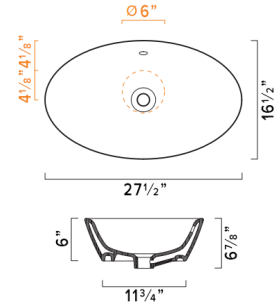

GOLD & SILVER 60 WASHBASIN

- W23 5/8" x D16 1/2" x H5 7/8" / W60cm x D42cm x H15cm
- Install on counter
- With overflow

MODEL	DESCRIPTION	PRICE
● 60VLNNO	Black/Gold washbasin	$2295.00
● 60VLNBO	White/Gold washbasin	$2295.00
○ 60VLNBA	White/Silver washbasin	$2295.00