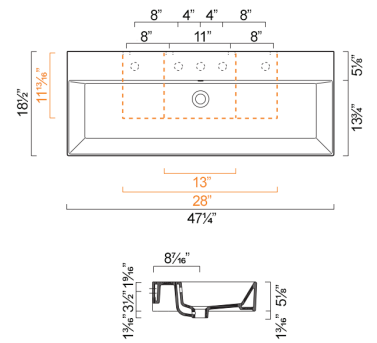

PREMIUM 100 WASHBASIN

- W39 3/8" x D18 1/2" x H5 1/8" / W100cm x D47cm x H13cm
- Install wall-hung, semi-fitted, or on vanity
- Must specify number of holes and hole position.
- 5 knockout holes

OPTIONAL:

- P10N Front Towel Rail: Brass with chrome finish

MODEL	DESCRIPTION	PRICE
10VP	Washbasin	$1175.00
P10N	Front Towel Rail, chrome	$340.00