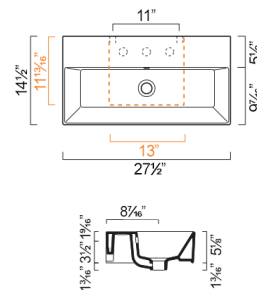

PREMIUM 60 WASHBASIN

- W23 5/8" x D18 1/2" x H5 1/8" / W60cm x D47cm x H13cm
- Install wall-hung, semi-fitted, or on vanity
- Must specify number of holes and hole position.
- 3 knockout holes

OPTIONAL:

- P60ZP Front Towel Rail: Brass with chrome finish

MODEL	DESCRIPTION	PRICE
60VP	Washbasin	$535.00
P60ZP	Front Towel Rail, chrome	$325.00