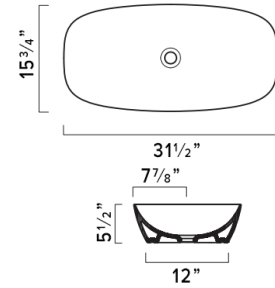

GOLD & SILVER 60 WASHBASIN

- W23 5/8" x D15 3/4" x H5 1/2" / W60cm x D40cm x H14cm
- Install on counter
- Without overflow

MODEL	DESCRIPTION	PRICE
● 60APGRLXNO	Black/Gold washbasin	$2295.00
● 60APGRLXBO	White/Gold washbasin	$2295.00
○ 60APGRLXBA	White/Silver washbasin	$2295.00