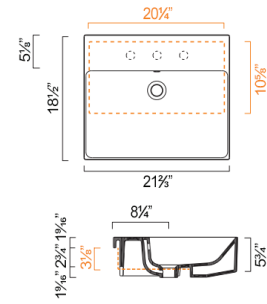

ZERO 50 WASHBASIN

- W19 2/3" x D9 7/8" x H4 3/4" / W50cm x D25cm x H12cm
- Install wall-hung, on counter, or on vanity
- Without overflow
- 1 knockout hole

OPTIONAL:

- P5025VE Front Towel Rail: Aluminum with chrome finish

MODEL	DESCRIPTION	PRICE
5025VE	Washbasin, Catalano white	$445.00 ✓
5025VEBM	Washbasin, matte white	$865.00
5025VECS	Washbasin, matte cement	$865.00
5025VENS	Washbasin, matte black	$865.00
P5025VE	Front Towel Rail, chrome	$250.00