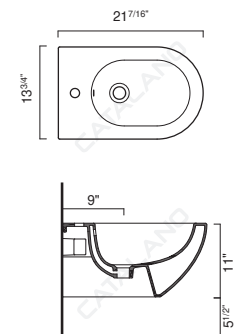

TOILETS & BIDETS

SFERA 54 ECO NEWFLUSH TOILET & BIDET

- W13 3/4" x D21 1/4" x H11" / W35cm x D54cm x H28cm
- Install wall-hung, 1-pc less seat. 1gpf (3.75 liters)

REQUIRED & SOLD SEPARATELY

- Toilet seat
- In Wall Carrier for Toilet
- In Wall Carrier for Bidet

MODEL	DESCRIPTION	PRICE
VSF54RECO	Wall hung toilet	$675.00
BSF54ECO	Wall hung bidet	$695.00
ZECOF	Eco soft-close toilet seat	$250.00

Eco Newflush!
Eco Newflush! Special order

Special order

SFERA/COLORI NEWFLUSH 54 TOILET

- W13 3/4" x D21 1/4" x H11" / W35cm x D54cm x H28cm
- Install wall-hung, 1-pc less seat. 1.2gpf (4.5 liters)
- In Wall Carrier for Toilet required
- Bowl interior finished with CATAGlaze for maximum hygiene

MODEL	DESCRIPTION	PRICE
VSF54RBM	White matte wall hung toilet	$1525.00
VSF54RVS	Green matte wall hung toilet	$1525.00
VSF54RAS	Blue matte wall hung toilet	$1525.00
VSF54RGS	Grey matte wall hung toilet	$1525.00
VSF54RNS	Black matte wall hung toilet	$1525.00
VSF54RMS	Brown matte wall hung toilet	$1525.00
VSF54RCS	Cement matte wall hung toilet	$1525.00

Special order

SFERA/COLORI SOFT CLOSE SEAT

- Soft close seat
- Made of Unalterable resin
- Quick release "TakeOff" toilet seat allows a total cleaning

MODEL	DESCRIPTION	PRICE
SCSTPBM	White matte soft close seat	$450.00
SCSTPVS	Green matte soft close seat	$450.00
SCSTPAS	Blue matte soft close seat	$450.00
SCSTPGS	Grey matte soft close seat	$450.00
SCSTPNS	Black matte soft close seat	$450.00
SCSTPMS	Brown matte soft close seat	$450.00
SCSTPCS	Cement matte soft close seat	$450.00

Special order

SFERA/COLORI 54 BIDET

- W13 3/4" x D21 1/4" x H11" / W35cm x D54cm x H28cm
- Install wall-hung, 1-pc
- Centre hole pre drilled
- In Wall Carrier for Bidet required