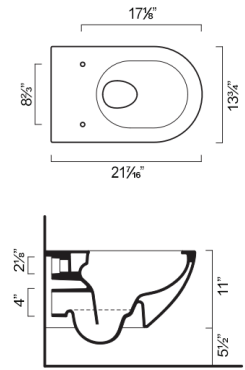

Special order

SFERA/COLORI SOFT CLOSE SEAT

- Soft close seat
- Made of Unalterable resin
- Quick release "TakeOff" toilet seat allows a total cleaning

MODEL	DESCRIPTION	PRICE
SCSTPBM	White matte soft close seat	$450.00
SCSTPVS	Green matte soft close seat	$450.00
SCSTPAS	Blue matte soft close seat	$450.00
SCSTPGS	Grey matte soft close seat	$450.00
SCSTPNS	Black matte soft close seat	$450.00
SCSTPMS	Brown matte soft close seat	$450.00
SCSTPCS	Cement matte soft close seat	$450.00