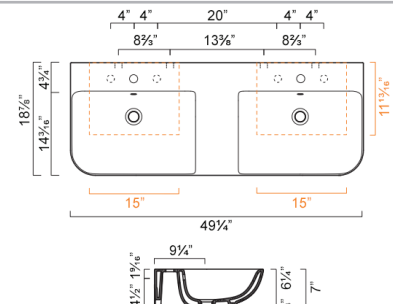

SFERA Collection

SFERA 125 WASHBASIN

- W49 1/4" x D19 5/8" x H3/4" / W125cm x D50cm x H2cm
- Install wall-hung, on counter, or on vanity
- Must specify number of holes and hole position.
- 3 knockout holes

OPTIONAL:

- P125SF Front Towel Rail: Brass with chrome finish

MODEL	DESCRIPTION	PRICE
125SFD	Washbasin	$1795.00
P125SF	Front Towel Rail, chrome	$325.00

SFERA 100 WASHBASIN

- W39 3/8" x D19 5/8" x H3/4" / W100cm x D50cm x H2cm
- Install wall-hung, semi inset or on vanity
- Must specify number of holes and hole position.
- 3 knockout holes

OPTIONAL:

- P10SF Front Towel Rail: Brass with chrome finish

MODEL	DESCRIPTION	PRICE
100SFN	Washbasin	$895.00 ✓
P90CV	Front Towel Rail, chrome	$395.00

SFERA 80 WASHBASIN

- W31 1/2" x D19 5/8" x H3/4" / W80cm x D50cm x H2cm
- Install wall-hung, semi inset or on vanity
- Must specify number of holes and hole position.
- 3 knockout holes

OPTIONAL:

- P80SF Front Towel Rail: Brass with chrome finish

MODEL	DESCRIPTION	PRICE
80SFN	Washbasin	$790.00 ✓
P80SFN	Front Towel Rail, chrome	$340.00

SFERA 60 WASHBASIN

- W23 5/8" x D19 5/8" x H3/4" / W60cm x D50cm x H2cm
- Install wall-hung, semi inset or on vanity
- Must specify number of holes and hole position.
- 3 knockout holes

OPTIONAL:

- P60SF Front Towel Rail: Brass with chrome finish

MODEL	DESCRIPTION	PRICE
60SFN	Washbasin	$625.00 ✓
P60SFN	Front Towel Rail, chrome	$310.00

SFERA 125 WASHBASIN

- W49 1/4" x D18 7/8" x H7" / W125cm x D48cm x H18cm
- Install wall-hung
- Must specify number of holes and hole position.
- 3 knockout holes

OPTIONAL:

- P125BSF Front Towel Rail: Chrome aluminum

MODEL	DESCRIPTION	PRICE
125BSFD	Washbasin	$1795.00
P125BSF	Front Towel Rail, chrome	$325.00