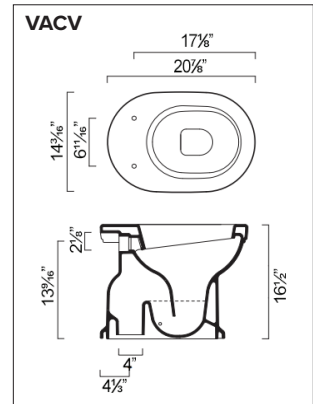

TOILETS & BIDETS

Special order

CANOVA ROYAL 53 TOILET & BIDET

- W14 1/8" x L20 7/8" x H16 1/2" / W36cm x D53cm x H42cm
- Install wall-hung, 1-pc less seat. 1.2gpf (4.5 liters)
- Bidet centre hole pre-drilled, 2 knockouts available

OPTIONAL:

- CUIG Connection elbow for floor outlet pipe

REQUIRED & SOLD SEPARATELY

- Toilet seat
- In Wall Carrier for Toilet
- In Wall Carrier for Bidet

MODEL	DESCRIPTION	PRICE
VPCR	Wall-hung toilet, less seat	$790.00
BICR	Wall-hung bidet	$940.00
SSSTF	Soft-Close Toilet Seat	$320.00
SSSTFNE	Black Soft-Close Toilet Seat	$340.00
CUIG	Connection elbow for floor	$60.00

Special order

CANOVA ROYAL 53 TOILET & BIDET

- W14 1/8" x L20 7/8" x H16 1/2" / W36cm x D53cm x H42cm
- Install wall-hung, 1-pc less seat. 1.2gpf (4.5 liters)
- Bidet centre hole pre-drilled, 2 knockouts available

OPTIONAL:

- CUIG Connection elbow for floor outlet pipe

REQUIRED & SOLD SEPARATELY

- Toilet seat
- In Wall Carrier for Toilet
- In Wall Carrier for Bidet

MODEL	DESCRIPTION	PRICE
VACV	Wall-hung toilet, less seat	$595.00
BICV	Wall-hung bidet	$690.00
SSSTF	Soft-Close Toilet Seat	$320.00
SSSTFNE	Black Soft-Close Toilet Seat	$340.00

CACV	High level ceramic cistern	$685.00
KCACV	Flushing system with chain and chrome pipe for high level cistern	$1150.00

CZCV	Low level ceramic cistern	$575.00
KCZCV	Chrome dual flush system with fitting pipe for low level cistern	$795.00

CACV & KCACV