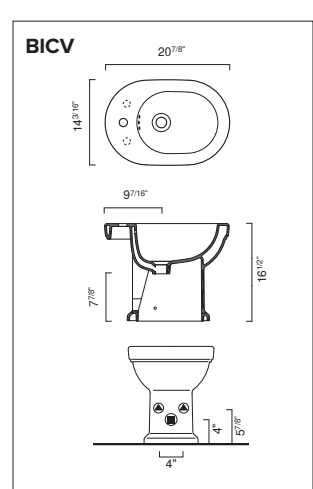

TOILETS & BIDETS

Special order

CANOVA ROYAL 53 TOILET & BIDET

- W14 1/8" x L20 7/8" x H16 1/2" / W36cm x D53cm x H42cm
- Install wall-hung, 1-pc less seat. 1.2gpf (4.5 liters)
- Bidet centre hole pre-drilled, 2 knockouts available

OPTIONAL:

- CUIG Connection elbow for floor outlet pipe

REQUIRED & SOLD SEPARATELY

- Toilet seat
- In Wall Carrier for Toilet
- In Wall Carrier for Bidet

MODEL	DESCRIPTION	PRICE
VPCR	Wall-hung toilet, less seat	$790.00
BICR	Wall-hung bidet	$940.00
SSSTF	Soft-Close Toilet Seat	$320.00
SSSTFNE	Black Soft-Close Toilet Seat	$340.00
CUIG	Connection elbow for floor	$60.00

Special order

CANOVA ROYAL 53 TOILET & BIDET

- W14 1/8" x L20 7/8" x H16 1/2" / W36cm x D53cm x H42cm
- Install wall-hung, 1-pc less seat. 1.2gpf (4.5 liters)
- Bidet centre hole pre-drilled, 2 knockouts available

OPTIONAL:

- CUIG Connection elbow for floor outlet pipe

REQUIRED & SOLD SEPARATELY

- Toilet seat
- In Wall Carrier for Toilet
- In Wall Carrier for Bidet

MODEL	DESCRIPTION	PRICE
VACV	Wall-hung toilet, less seat	$595.00
BICV	Wall-hung bidet	$690.00
SSSTF	Soft-Close Toilet Seat	$320.00
SSSTFNE	Black Soft-Close Toilet Seat	$340.00

CACV	High level ceramic cistern	$685.00
KCACV	Flushing system with chain and chrome pipe for high level cistern	$1150.00

CZCV	Low level ceramic cistern	$575.00
KCZCV	Chrome dual flush system with fitting pipe for low level cistern	$795.00

CACV & KCACV