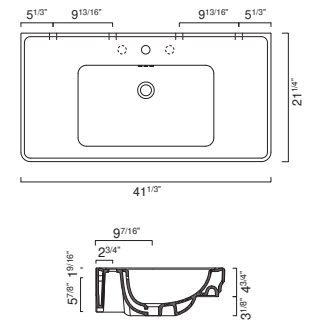

CANOVA ROYAL 90 WASHBASIN

- W35 3/8" x D19 5/8" x H4 3/4" / W90cm x D50cm x H12cm
- Install wall-hung, on legs, pedestal, or on vanity
- Must specify number of holes and hole position.
- 1 Pre-drilled centre hole
- 2 knockout holes

OPTIONAL:

- P90CV Front Towel Rail: Brass with chrome finish
- COCV Ceramic Pedestal

MODEL	DESCRIPTION	PRICE
90CV	Washbasin	$710.00
P90CV	Front Towel Rail, chrome	$395.00
COCV	Ceramic Pedestal	$445.00