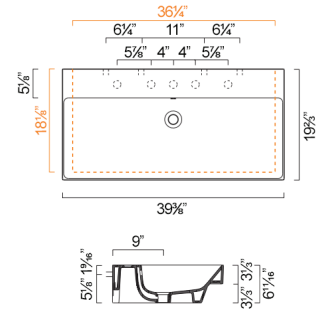

ZERO 75 WASHBASIN

- W29 1/2" x D19 5/8" x H3 1/3" / W75cm x D50cm x H8.5cm
- Install wall-hung, semi-fitted or on vanity.
- Must specify number of holes and hole position.
- 3 knockout holes

OPTIONAL:

- P75ZP Front Towel Rail: Aluminum with chrome finish

MODEL	DESCRIPTION	PRICE
75ZP	Washbasin, Catalano white	$750.00
☐ 75ZPBM	Washbasin, matte white	$1595.00
☒ 75ZPCS	Washbasin, matte cement	$1595.00
P75ZP	Front Towel Rail, chrome	$350.00