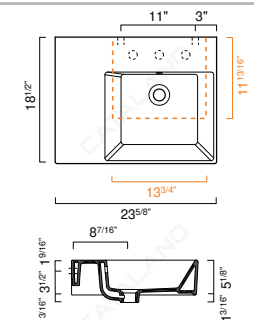

PREMIUM UP 60 LEFT SIDE WASHBASIN

MODEL	DESCRIPTION	PRICE
60SVPUP	Washbasin LH side	$875.00
P60ZP	Front Towel Rail, chrome	$325.00