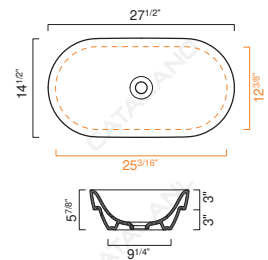

SFERA Collection

SFERA 65 WASHBASIN

- W25 5/8" x D18 7/8" x H7" / W65cm x D48cm x H18cm
- Install wall-hung or on counter
- Must specify number of holes and hole position.
- 3 knockout holes

OPTIONAL:

- P65BSF Front Towel Rail: Chrome aluminum

MODEL	DESCRIPTION	PRICE
65BSF	Washbasin	$685.00
P65BSF	Front Towel Rail, chrome	$340.00

SFERA 60 WASHBASIN

- W23 5/8" x D17 3/4" x H6 1/4" / W60cm x D45cm x H16cm
- Install wall-hung or on counter
- Must specify number of holes and hole position.
- 3 knockout holes

OPTIONAL:

- P60BSF Front Towel Rail: Chrome aluminum

MODEL	DESCRIPTION	PRICE
60BSF	Washbasin	$625.00
P60BSF	Front Towel Rail, chrome	$340.00

SFERA 50 WASHBASIN

- W19 2/3" x D15 3/4" x H7" / W50cm x D40cm x H18cm
- Install wall-hung or on counter
- Must specify number of holes and hole position
- 3 knockout holes

OPTIONAL:

- P60BSF Front Towel Rail: Chrome aluminum

MODEL	DESCRIPTION	PRICE
50BSF	Washbasin	$625.00
P50BSF	Front Towel Rail, chrome	$250.00

SFERA 45 WASHBASIN

- W17 3/4" x D13 3/8" x H6 1/4" / W45cm x D34cm x H16cm
- Install wall-hung or on counter
- 1 knockout hole

OPTIONAL:

- P45BSF Front Towel Rail: Chrome aluminum

MODEL	DESCRIPTION	PRICE
45BSF	Washbasin	$500.00
P45BSF	Front Towel Rail, chrome	$290.00

SFERA 70 WASHBASIN

- W27 1/2" x D14 5/8" x H5 7/8" / W70cm x D37cm x H15cm
- Install on counter, semi inset or undermounted
- Without overflow
- Glazed on all 4 sides

MODEL	DESCRIPTION	PRICE
70ASFN	Washbasin	$675.00