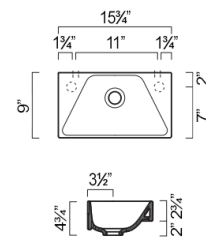

ZERO 75 WASHBASIN

- W29 1/2" x D13 3/4" x H5 1/8" / W75cm x D35cm x H13cm
- Install on counter
- Without overflow

MODEL	DESCRIPTION	PRICE
7535ZE	Washbasin, Catalano white	$895.00
7535ZEBM	Washbasin, matte white	$1375.00
7535ZENS	Washbasin, matte black	$1375.00
7535ZECS	Washbasin, matte cement	$1375.00