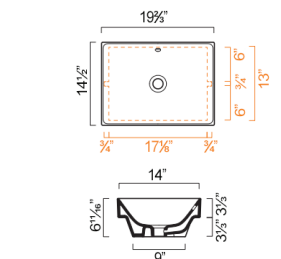

✓ = in stock
Ships in 24 hours

orders@streamlinecanada.ca • 1-866-503-9796