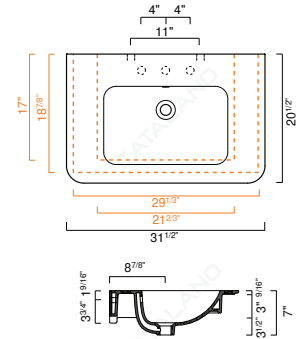

GREEN UP Collection

GREEN UP 120 WASHBASIN

- W47 1/4" x D20 1/2" x H9/16" / W120cm x D52cm x H1.5cm
- Install wall-hung or on vanity
- Must specify number of holes and hole position.
- 3 knockout holes. White basin

OPTIONAL:

- P100GRN Front Towel Rail: Brass with chrome finish

MODEL	DESCRIPTION	PRICE
120GRUP	Washbasin	$1850.00
P100GRN	Front towel rail, chrome	$350.00

GREEN UP 100 WASHBASIN

- W39 3/8" x D20 1/2" x H9/16" / W100cm x D52cm x H1.5cm
- Install wall-hung or on vanity
- Must specify number of holes and hole position.
- 3 knockout holes. White basin

OPTIONAL:

- P80GRN Front Towel Rail: Brass with chrome finish

MODEL	DESCRIPTION	PRICE
100GRUP	Washbasin	$1450.00
P80GRN	Front towel rail, chrome	$350.00

GREEN UP 80 WASHBASIN

- W31 1/2" x D20 1/2" x H9/16" / W80cm x D52cm x H1.5cm
- Install wall-hung or on vanity
- Must specify number of holes and hole position.
- 3 knockout holes. White basin

OPTIONAL:

- P60GRN Front Towel Rail: Brass with chrome finish

MODEL	DESCRIPTION	PRICE
80GRUP	Washbasin	$1140.00
P60GRN	Front towel rail, chrome	$250.00