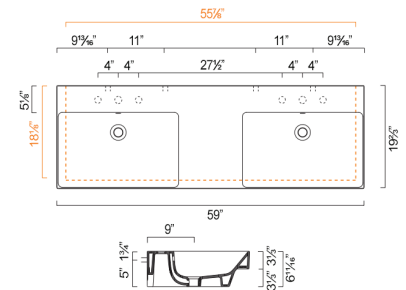

= in stock
Ships in 24 hours

orders@streamlinecanada.ca • 1-866-503-9796