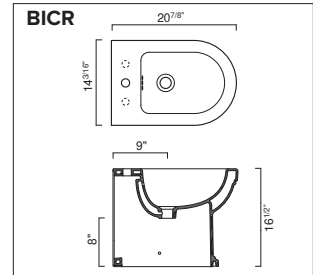

Special order

CANOVA ROYAL 53 TOILET & BIDET

- W14 1/8" x L20 7/8" x H16 1/2" / W36cm x D53cm x H42cm
- Install wall-hung, 1-pc less seat. 1.2gpf (4.5 liters)
- Bidet centre hole pre-drilled, 2 knockouts available

OPTIONAL:

- CUIG Connection elbow for floor outlet pipe

REQUIRED & SOLD SEPARATELY

- Toilet seat
- In Wall Carrier for Toilet
- In Wall Carrier for Bidet

MODEL	DESCRIPTION	PRICE
VACV	Wall-hung toilet, less seat	$595.00
BICV	Wall-hung bidet	$690.00
SSSTF	Soft-Close Toilet Seat	$320.00
SSSTFNE	Black Soft-Close Toilet Seat	$340.00