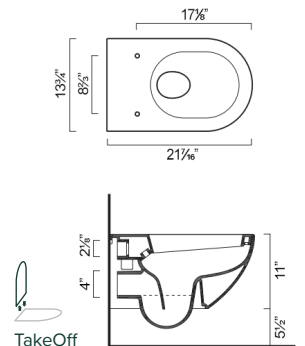

✓ = in stock
Ships in 24 hours