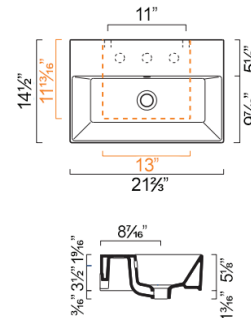

PREMIUM 50 WASHBASIN

- W19 5/8" x D18 1/2" x H5 1/8" / W50cm x D47cm x H13cm
- Install wall-hung, or on vanity
- Must specify number of holes and hole position.
- 3 knockout holes

OPTIONAL:

- P5QN Front Towel Rail: Brass with chrome finish

MODEL	DESCRIPTION	PRICE
50VP	Washbasin	$445.00
P5QN	Front Towel Rail, chrome	$280.00