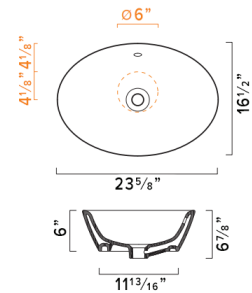

GOLD & SILVER 42 WASHBASIN

- W16 1/2" x D16 1/2" x H5 7/8" / W42cm x D42cm x H15cm
- Install on counter
- With overflow

MODEL	DESCRIPTION	PRICE
● 42VLNNO	Black/Gold washbasin	$2050.00
● 42VLNBO	White/Gold washbasin	$2050.00
○ 42VLNBA	White/Silver washbasin	$2050.00