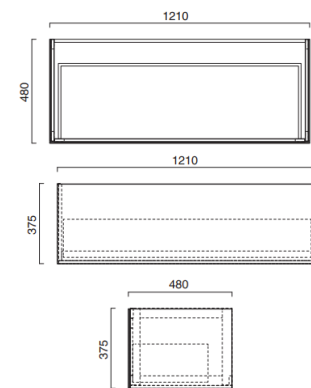

NEW! **HORIZON SIPHON FOR DRAWER UNIT**

- Synthetic material

MODEL	DESCRIPTION	PRICE
SFSP	Synthetic material	$110.00