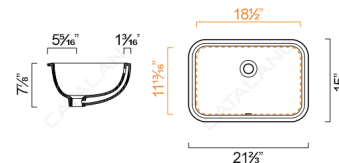

CANOVA ROYAL 50 WASHBASIN

- W19 5/8" x D13 3/4" x H7 7/8" / W50cm x D35cm x H20cm
- Install undermounted
- With overflow

<u>MODEL</u>	<u>DESCRIPTION</u>	<u>PRICE</u>
S50CN	Washbasin	$450.00