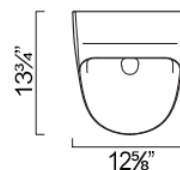

TOILETS & BIDETS

Special order

CANOVA ROYAL 55 TOILET & BIDET

1. W14 1/8" x L21 5/8" x H10 7/16" / W36cm x D55cm x H28cm
   - Install wall-hung, 1-pc less seat. 1.2gpf (4.5 liters)
2. REQUIRED & SOLD SEPARATELY
3. Toilet seat
   - In Wall Carrier for Toilet
   - In Wall Carrier for Bidet

MODEL	DESCRIPTION	PRICE
VSCRN	Wall hung toilet	$940.00
BSCRN	Wall hung bidet	$985.00
SSSTF	Soft-close toilet seat	$320.00
SSSTFNE	Black soft-close toilet seat	$340.00

URINAL Collection

Special order

BIG BOY URINAL

1. W12 1/4" x D11 5/8" x H24" / W31cm x D29.5cm x H61cm
   - Pre-punched holes to fit the lid
   - Fixing set included
2. REQUIRED & SOLD SEPARATELY
3. In Wall Carrier for Urinal
   - COSTF: Soft close cover
4. OPTIONAL:
5. RAOR: Inlet pipe of 1/2"
   - SIOR: Trap with horizontal outlet

MODEL	DESCRIPTION	PRICE
BIG BOY	Urinal	$975.00
COSTF	Soft-close cover	$295.00
RAOR	1/2" inlet pipe	$130.00
SIOR	Trap with horizontal outlet	$65.00

Special order

SFERA NEWFLUSH URINAL

1. W12 5/8" x D13 3/4" x H25 3/8" / W32cm x D35cm x H64.5cm
   - OR64 = No lid
   - OR64F = Pre-punched holes to fit the lid
   - Fixing set included
2. REQUIRED & SOLD SEPARATELY
3. In Wall Carrier for Urinal
   - COSTF: Soft close cover
4. OPTIONAL:
5. RAOR: Inlet pipe of 1/2"
   - SIOR: Trap with horizontal outlet

MODEL	DESCRIPTION	PRICE
OR64	Urinal	$850.00 <i>Newflush!</i>
OR64F	Urinal	$850.00 <i>Newflush!</i>
COR64F	Soft-close cover (for OR64F)	$295.00
RAOR	1/2" inlet pipe	$130.00
SIOR	Trap with horizontal outlet	$65.00