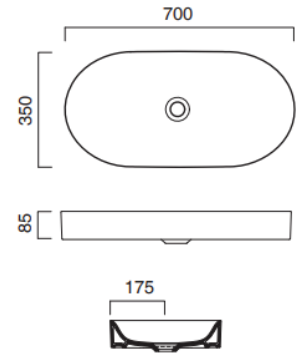

NEW!

HORIZON 60 WASHBASIN

- W23 2/3" x D13 3/4" x H3 1/3" / W60cm x D35cm x H8.5cm
- Install sit-on on either **PC12550**, **PC10050** or **PC7550**.

OPTIONAL:

- S12550/S10050/S7550 support frames
- M12550/M10050/M7550 drawer units

MODEL	DESCRIPTION	PRICE
○ 60AHZ	Glossy white washbasin	$500.00 ✓
○ 60AHZBM	Matte white washbasin	$755.00
● 60AHZCS	Matte cement washbasin	$755.00
● 60AHZNS	Matte black washbasin	$755.00 ✓
● 60AHZBO	Gold/white washbasin	$1580.00
○ 60AHZBA	Silver/white washbasin	$1580.00