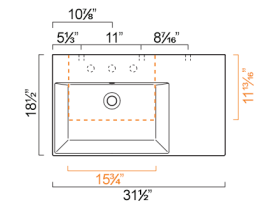

PREMIUM UP 60 RIGHT SIDE WASHBASIN

- W23 5/8" x D18 1/2" x H5 1/8" / W60cm x D47cm x H13cm
- Install wall-hung, semi-fitted, or on vanity
- Must specify number of holes and hole position.
- 3 knockout holes