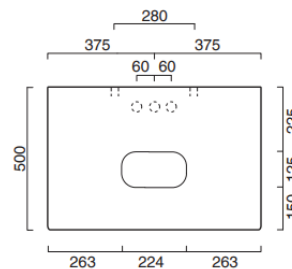

HORIZON Collection

NEW! HORIZON 75 CERAMIC TOP

- W29 1/2" x D19 2/3" x H4 1/3" / W75cm x D50cm x H11cm
- Fixings not included
- Long drill hole for centre, right, or left basin placement
- Pair with Horizon 60 or 50 washbasin

OPTIONAL:

- S7550 support frame
- M7550 drawer unit

MODEL	DESCRIPTION	PRICE
○ PC7550	Glossy white worktop	$810.00
○ PC7550BM	Matte white worktop	$1140.00
● PC7550CS	Matte cement worktop	$1140.00
● PC7550NS	Matte black worktop	$1140.00