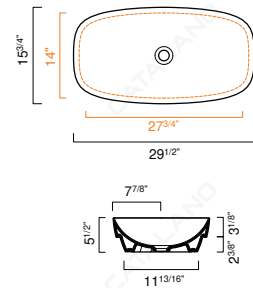

GREEN LUX 65 WASHBASIN

- W25 5/8" x D15 3/4" x H5 1/2" / W65cm x D40cm x H14cm
- Install on counter or semi fitted
- No overflow
- Glazed on all 4 sides

MODEL	DESCRIPTION	PRICE
65AGRLX	Catalano white washbasin	$940.00
○ 65AGRLXBM	White matte washbasin	$1495.00
● 65AGRLXVS	Green matte washbasin	$1495.00
● 65AGRLXAS	Blue matte washbasin	$1495.00
● 65AGRLXGS	Grey matte washbasin	$1495.00
● 65AGRLXNS	Black matte washbasin	$1495.00
● 65AGRLXMS	Brown matte washbasin	$1495.00
● 65AGRLXCS	Cement matte washbasin	$1495.00