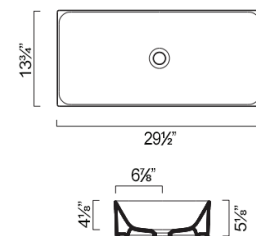

ZERO Collection

ZERO 55 SEMI-FITTED WASHBASIN

- W21 2/3" x D18 1/2" x H5 3/4" / W55cm x D47cm x H14.5cm
- Install semi-fitted
- Must specify number of holes and hole position
- 3 knockout holes

OPTIONAL:

- PLS55ZP Front Towel Rail: Aluminum with chrome finish

MODEL	DESCRIPTION	PRICE
LS55ZP	Washbasin	$595.00
PLS55ZP	Front Towel Rail, chrome	$295.00

ZERO 50 WASHBASIN

- W19 2/3" x D9 7/8" x H4 3/4" / W50cm x D25cm x H12cm
- Install wall-hung, on counter, or on vanity
- Without overflow
- 1 knockout hole

OPTIONAL:

- P5025VE Front Towel Rail: Aluminum with chrome finish

MODEL	DESCRIPTION	PRICE
5025VE	Washbasin, Catalano white	$445.00 ✓
5025VEBM	Washbasin, matte white	$865.00
5025VECS	Washbasin, matte cement	$865.00
5025VENS	Washbasin, matte black	$865.00
P5025VE	Front Towel Rail, chrome	$250.00

ZERO 40 WASHBASIN

- W15 3/4" x D9" x H4 3/4" / W40cm x D23cm x H12cm
- Install wall-hung, on counter, or on vanity
- Without overflow
- 1 knockout hole

OPTIONAL:

- P40VE Front Towel Rail: Aluminum with chrome finish

MODEL	DESCRIPTION	PRICE
4023VE	Washbasin, Catalano white	$465.00
4023VEBM	Washbasin, matte white	$750.00
4023VECS	Washbasin, matte cement	$750.00
4023VENS	Washbasin, matte black	$750.00
P40VE	Front Towel Rail, chrome	$225.00

ZERO 40 DIAGONAL WASHBASIN

- W15 3/4" x D9" x H4 3/4" / W40cm x D23cm x H12cm
- Install wall-hung or on vanity
- Without overflow
- 1 knockout hole

OPTIONAL:

- P40VE Front Towel Rail: Aluminum with chrome finish

MODEL	DESCRIPTION	PRICE
4023ZE	Washbasin	$395.00 ✓
P4023ZE	Front Towel Rail, chrome	$250.00

ZERO 75 WASHBASIN

- W29 1/2" x D13 3/4" x H5 1/8" / W75cm x D35cm x H13cm
- Install on counter
- Without overflow