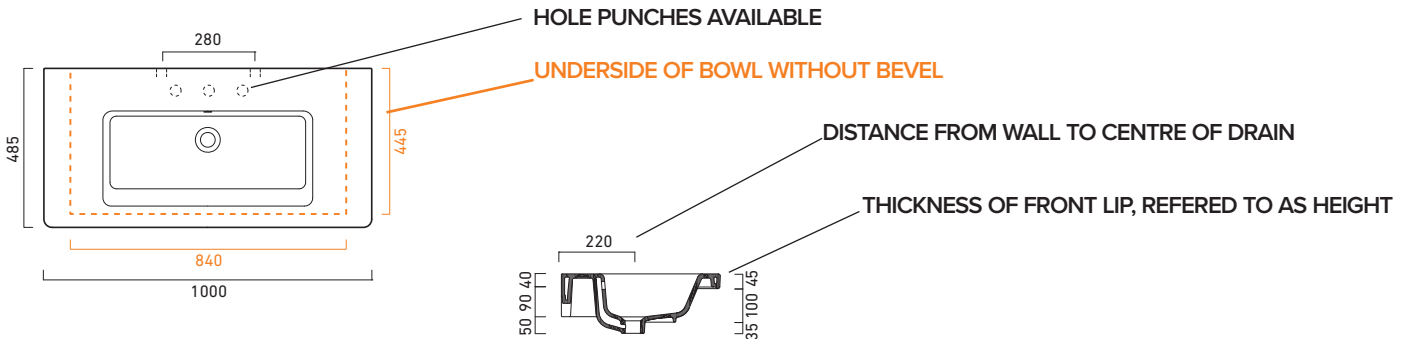

SPECS & INSTALLATION OPTIONS