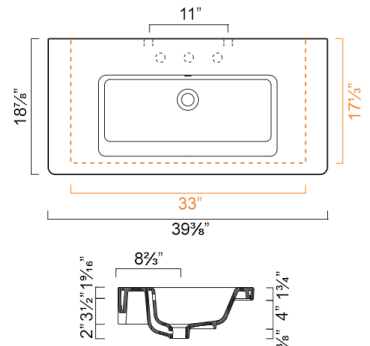

NEW LIGHT 80 WASHBASIN

- W31 1/2" x D19" x H1 3/4" / W80cm x D48cm x H4.5cm
- Install wall-hung, semi inset, or on vanity
- Must specify number of holes and hole position.
- 3 knockout holes

OPTIONAL:

- P80LI Front Towel Rail: Brass with chrome finish

MODEL	DESCRIPTION	PRICE
80LI48	Washbasin	$500.00 ✓
P80LI	Front Towel Rail, chrome	$215.00