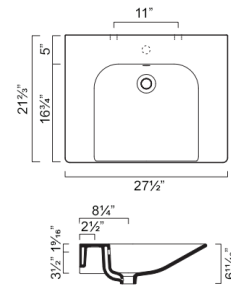

SFERA COMFORT 60 WASHBASIN

- W23 5/8" x D21 2/3" x H6 2/3" / W60cm x D55cm x H17cm
- Install wall-hung
- 1 knockout hole
- Pair with SIHE (pg.55)

MODEL   **DESCRIPTION**

60HE   Washbasin, with overflow
60HEN   Washbasin, without overflow

PRICE

$1095.00
$1095.00