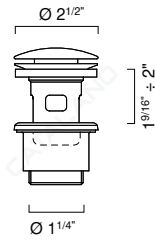

BRASS FLAT PUSH BUTTON DRAIN

- 1-1/4"
- Push button brass drain for washbasins **with** overflow
- Chrome finish

<u>MODEL</u>	<u>DESCRIPTION</u>	<u>PRICE</u>
PCSC	Flat push button drain	$130.00