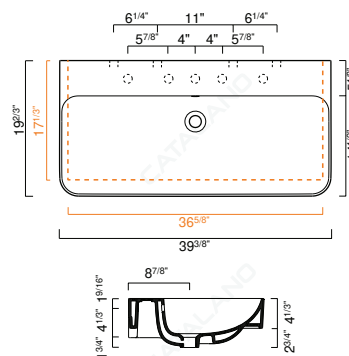

GREEN 80 WASHBASIN

- W31 1/2" x D19 5/8" x H4 5/16" / W80cm x D50cm x H11cm
- Install wall-hung, semi-fitted, pedestal, or on counter.
- Must specify number of holes and hole position.
- 3 knockout holes. White basin.

OPTIONAL:

- P80GRN Front Towel Rail: Brass with chrome finish

MODEL	DESCRIPTION	PRICE
80GR	Washbasin	$1025.00
P80GRN	Front towel rail, chrome	$350.00