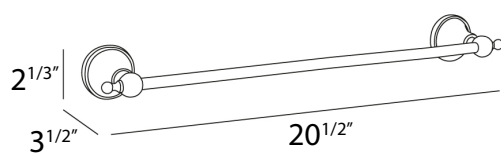

---

COD A3718A  
Towel holder  
Centre distance 12 inches

---

COD A3718B  
Towel holder  
Centre distance 18 inches

---

COD A3718C  
Towel holder  
Centre distance 24 inches