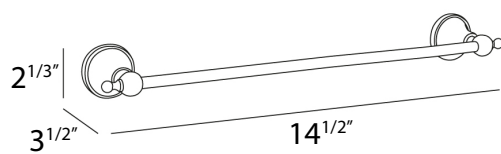

---

COD A3718A  
Towel holder  
Centre distance 12 inches

---

COD A3718B  
Towel holder  
Centre distance 18 inches

---

COD A3718C  
Towel holder  
Centre distance 24 inches