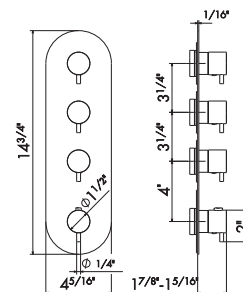

27890

Universal concealed body.

00 Neutral

3 FUNCTION THERMOSTATIC MIXERS

67603E

Concealed thermostatic multifunction selectors with 3-way out. 3/4" connections. Single cover plate.

- 21 Chrome
- 01 Colour
- 31 Brushed
- 58 Glossy PVD
- 59 Brushed PVD
- 61 Glossy gold