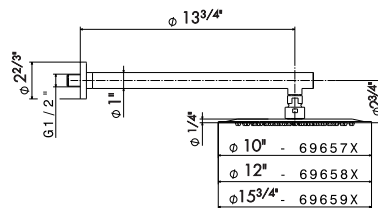

Ceiling head shower with raining jet.

69660X (L. 350 D. 250)
69661X (L. 350 D. 300)
69662X (L. 350 D. 400)

69660X (L. 350 D. 250)
50.050 Stainless steel

69661X (L. 350 D. 300)
50.050 Stainless steel

69662X (L. 350 D. 400)
50.050 Stainless steel