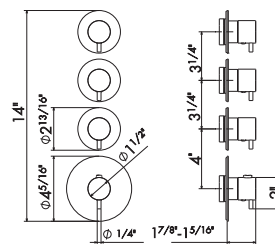

67600E

Concealed thermostatic multifunction selectors with 3-way out. 3/4" connections. Multiple cover plates.

- 21 Chrome
- 01 Colour
- 31 Brushed
- 58 Glossy PVD
- 59 Brushed PVD
- 61 Glossy gold