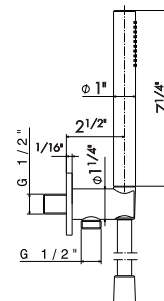

SHOWER COLLECTIONS

Wall head shower with raining jet.

69657X (L. 350 D. 250)
69658X (L. 350 D. 300)
69659X (L. 350 D. 400)

69657X (L. 350 D. 250)
50.050 Stainless steel

69658X (L. 350 D. 300)
50.050 Stainless steel

69659X (L. 350 D. 400)
50.050 Stainless steel

Ceiling head shower with raining jet.

69660X (L. 350 D. 250)
69661X (L. 350 D. 300)
69662X (L. 350 D. 400)

69660X (L. 350 D. 250)
50.050 Stainless steel

69661X (L. 350 D. 300)
50.050 Stainless steel

69662X (L. 350 D. 400)
50.050 Stainless steel

Complete shower set, with hand shower, LL.
150 cm flexible, **without wall union**.

69656X

50.050 Stainless steel

Complete shower set, with hand shower, flexible and wall
union with shower holder.

69645X

50.050 Stainless steel