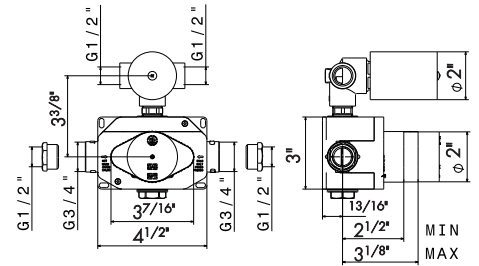

69663EX

50.050 Stainless steel

Universal concealed body.