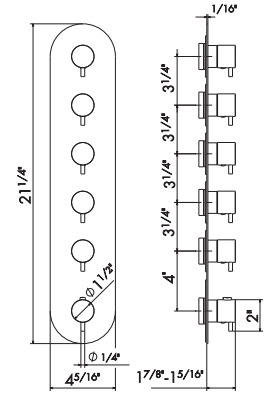

5 FUNCTION THERMOSTATIC MIXERS

67605E

Concealed thermostatic multifunction selectors with 5-way out. 3/4" connections. Single cover plate.

- **21** Chrome
- **01** Colour
- **31** Brushed
- **58** Glossy PVD
- **59** Brushed PVD
- **61** Glossy gold