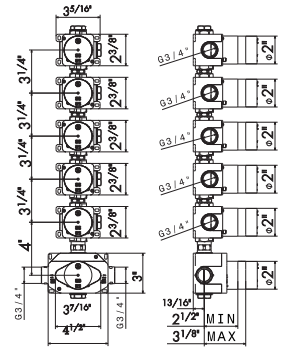

27879

Universal concealed body for concealed thermostatic multifunction selectors with 5-way out. 3/4" connections. WITHOUT EXTERNAL PARTS.

- **00** Neutral