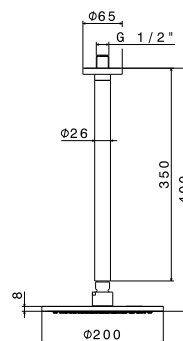

Complete shower set, with brass hand shower, LL. 150 cm PVC flexible. **Without wall union.**