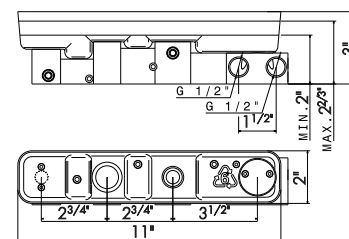

WALL BATH GROUP

Bath group consisting of: concealed single lever bath mixer with automatic diverter, wall spout and shower set.

External parts.

69671EX

50.050 Stainless steel

Concealed part for 69671EX.

27862

00 Neutral

FLOOR MOUNTED BATH GROUP

Floor mounted bath group, with mixer, diverter and shower set. **Without concealed part.**

69684EX

50.050 Stainless steel

Concealed part for 68484E.

27819

00 Neutral

WALL SPOUT

Wall spout for basin group with 1/2" connection.

29481X

50.050 Stainless steel