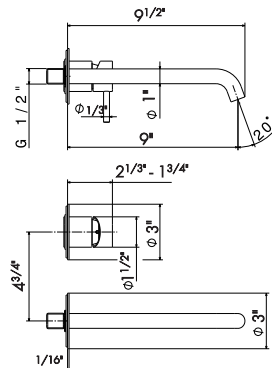

SINGLE LEVER WALL MIXER GROUP

External parts.

69630EX

50.050 Stainless steel

External parts.

69631EX

50.050 Stainless steel

Concealed part for art. 4228E - 4230E.

27852

00 Neutral