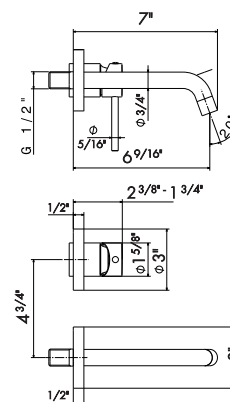

4230E

External part basin group consisting of single lever wall mixer, **without pop-up waste set.**

- **21** Chrome
- **01** Colour
- **31** Brushed
- **58** Glossy PVD
- **59** Brushed PVD
- **61** Glossy gold