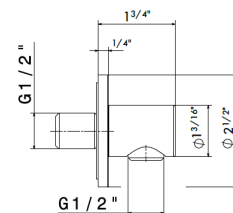

1/2" wall union

50.050 Stainless Steel

69699X