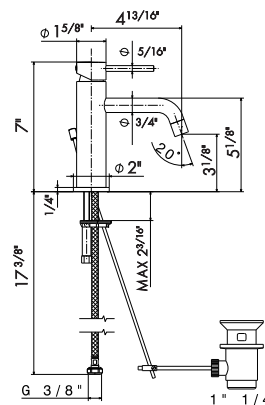

- 21 Chrome
- 01 Colour
- 31 Brushed
- 58 Glossy PVD
- 59 Brushed PVD
- 61 Glossy gold

4208

Single lever basin mixer **without pop up waste set.**
3/8" female connection hoses (for finishing "31" rigid
connection pipes Ø 10 mm).