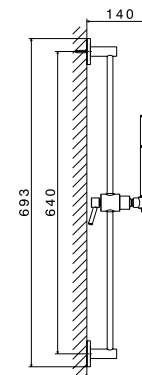

- **21** Chrome
- **01** Colour
- **31** Brushed
- **58** Glossy PVD
- **59** Brushed PVD
- **61** Glossy gold

67793

Brass ceiling round head shower with raining jet.

- **21** Chrome
- **01** Colour
- **31** Brushed
- **58** Glossy PVD
- **59** Brushed PVD
- **61** Glossy gold

67794

Complete shower set, with brass hand shower, LL. 150 cm PVC flexible. **Without wall union.**

- **21** Chrome
- **01** Colour
- **31** Brushed
- **58** Glossy PVD
- **59** Brushed PVD
- **61** Glossy gold

67556