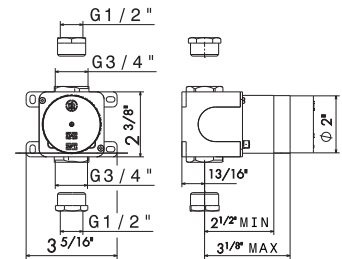

27891

Universal concealed body for stop valves with 3/4" connections with adapters to 1/2".

00 Neutral