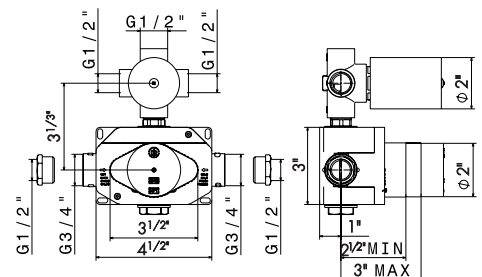

27885

00 Neutral

3 ways out thermostatic concealed mixer, with one handle for temperature control and one handle diverter with flow regulator with stop.
3/4" inlets with adapter to 1/2". 1/2" outlets.

Universal concealed body.