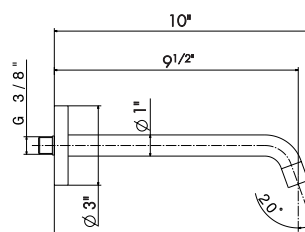

Wall spout **for basin group** (mod. 4228E) with 1/2" connection.

16854

- 21 Chrome
- 01 Colour
- 31 Brushed
- 58 Glossy PVD
- 59 Brushed PVD
- 61 Glossy gold

16855

- 21 Chrome
- 01 Colour
- 31 Brushed
- 58 Glossy PVD
- 59 Brushed PVD
- 61 Glossy gold

Wall spout **for bath group** with 3/4" connection.

9787

- 21 Chrome
- 01 Colour
- 31 Brushed
- 58 Glossy PVD
- 59 Brushed PVD
- 61 Glossy gold

Wall spout **for bath group** with 3/4" connection.

9788

- 21 Chrome
- 01 Colour
- 31 Brushed
- 58 Glossy PVD
- 59 Brushed PVD
- 61 Glossy gold