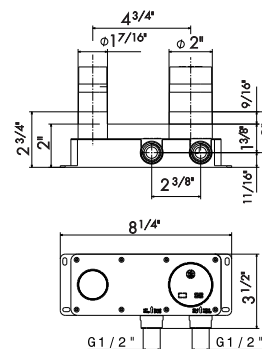

27852

Concealed part for art. 4228E - 4230E.

- **00** Neutral