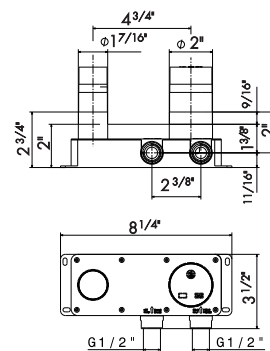

69631EX

50.050 Stainless steel

Concealed part for art. 4228E - 4230E.