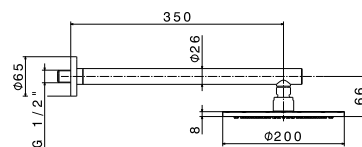

Brass ceiling round head shower with raining jet.

- **21** Chrome
- **01** Colour
- **31** Brushed
- **58** Glossy PVD
- **59** Brushed PVD
- **61** Glossy gold

67794