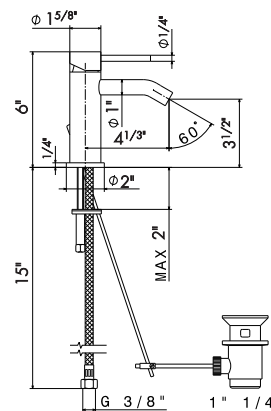

BIDET MIXER

69625X

Single lever bidet mixer with 1 1/4 pop-up waste set. 3/8" female connection hoses.

50.050 Stainless steel