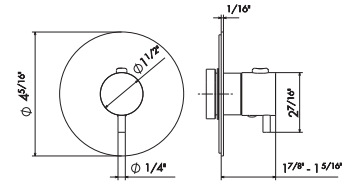

CONCEALED THERMOSTATIC MIXER

Thermostatic concealed mixer, to combine with a stop valve or a diverter with stop. 3/4" inlets and outlets with adapters to 1/2".

67606E

Concealed stop valve with 3/4" connections with adapters to 1/2" with adapters to 1/2".

- **21** Chrome
- **01** Colour
- **31** Brushed
- **58** Glossy PVD
- **59** Brushed PVD
- **61** Glossy gold

27892

Universal concealed body 4-way with stop (1-in / 3-out).
To use with concealed thermostatic shower mixers.
1/2" Inlet and 1/2" outlets.

00 Neutral

27891

Universal concealed body for stop valves with 3/4" connections with adapters to 1/2".

00 Neutral

CONCEALED THERMOSTATIC MIXER

67607E

External parts.

- **21** Chrome
- **01** Colour
- **31** Brushed
- **58** Glossy PVD
- **59** Brushed PVD
- **61** Glossy gold

27890

Universal concealed body.

00 Neutral