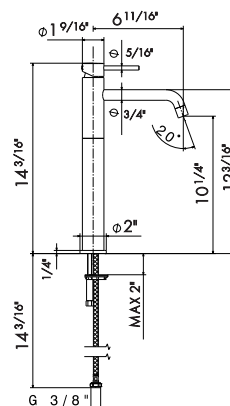

17357

Kit to extend the height of 4200, 4201, 4208, 4209. H 2-3/8"

- **21** Chrome
- **01** Colour
- **31** Brushed
- **58** Glossy PVD
- **59** Brushed PVD
- **61** Glossy gold