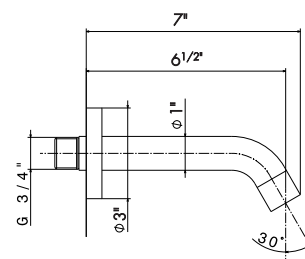

Wall spout **for bath group** with 3/4" connection.

9787

- 21 Chrome
- 01 Colour
- 31 Brushed
- 58 Glossy PVD
- 59 Brushed PVD
- 61 Glossy gold