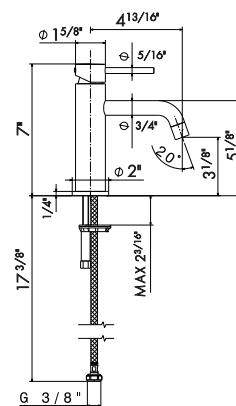

4201

Single lever basin mixer **with 1 1/4 pop up waste set.**
3/8" female connection hoses (for finishing "31" rigid
connection pipes Ø 10 mm.). **Long spout.**

- 21 Chrome
- 01 Colour
- 31 Brushed
- 58 Glossy PVD
- 59 Brushed PVD
- 61 Glossy gold