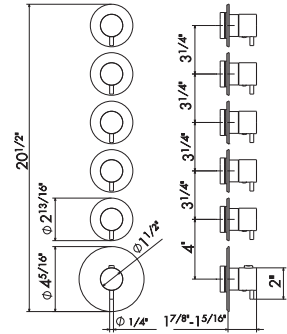

67602E

Concealed thermostatic multifunction selectors with 5-way out. 3/4" connections. Multiple cover plates.

- **21** Chrome
- **01** Colour
- **31** Brushed
- **58** Glossy PVD
- **59** Brushed PVD
- **61** Glossy gold