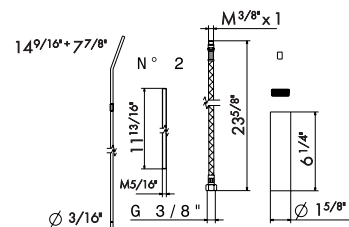

BASIN MIXERS

4204

Single lever mixer, **high version** for above counter basin, **with 1"1/4 pop up waste set**. 3/8" female connection hoses (for finishing "31" rigid connection pipes $\varnothing$ 10 mm.). **Long spout.**

- **21** Chrome
- **01** Colour
- **31** Brushed
- **58** Glossy PVD
- **59** Brushed PVD
- **61** Glossy gold

4205

Single lever mixer, high version for above counter basin, **without pop up waste set**. 3/8" female connection hoses (for finishing "31" rigid connection pipes $\varnothing$ 10 mm.) **Long spout.**

- **21** Chrome
- **01** Colour
- **31** Brushed
- **58** Glossy PVD
- **59** Brushed PVD
- **61** Glossy gold

17357

Kit to extend the height of 4200, 4201, 4208, 4209. H 2-3/8"

- **21** Chrome
- **01** Colour
- **31** Brushed
- **58** Glossy PVD
- **59** Brushed PVD
- **61** Glossy gold

17358

Kit to extend the height of 4200, 4201, 4208, 4209. H 6-1/4"

- **21** Chrome
- **01** Colour
- **31** Brushed
- **58** Glossy PVD
- **59** Brushed PVD
- **61** Glossy gold