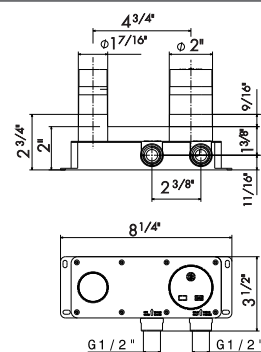

Concealed part for art. 4228E - 4230E.

27852

00 Neutral