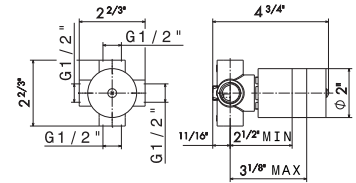

27892

Universal concealed body 4-way with stop (1-in / 3-out).
To use with concealed thermostatic shower mixers.
1/2" Inlet and 1/2" outlets.

00 Neutral