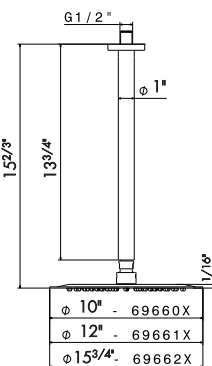

69661X (L. 350 D. 300)
50.050 Stainless steel

69662X (L. 350 D. 400)
50.050 Stainless steel

Complete shower set, with hand shower, LL.
 150 cm flexible, **without wall union**.

69656X

50.050 Stainless steel