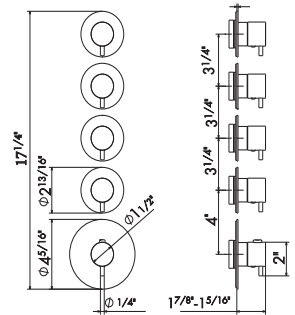

67601E

Concealed thermostatic multifunction selectors with 4-way out. 3/4" connections. Multiple cover plates.

- **21** Chrome
- **01** Colour
- **31** Brushed
- **58** Glossy PVD
- **59** Brushed PVD
- **61** Glossy gold