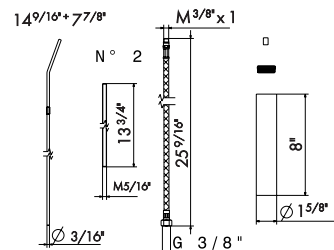

BASIN MIXERS

17359

Kit to extend the height of the art. 4200, 4201, 4208, 4209. H 8"

- **21** Chrome
- **01** Colour
- **31** Brushed
- **58** Glossy PVD
- **59** Brushed PVD
- **61** Glossy gold

SINGLE LEVER WALL MIXER GROUP

4228E

External part basin group consisting of single lever wall mixer, **without pop-up waste set.**

- **21** Chrome
- **01** Colour
- **31** Brushed
- **58** Glossy PVD
- **59** Brushed PVD
- **61** Glossy gold

4230E

External part basin group consisting of single lever wall mixer, **without pop-up waste set.**

- **21** Chrome
- **01** Colour
- **31** Brushed
- **58** Glossy PVD
- **59** Brushed PVD
- **61** Glossy gold

27852

Concealed part for art. 4228E - 4230E.

- **00** Neutral