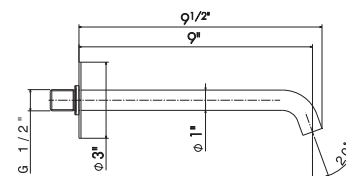

00 Neutral

WALL SPOUT

Wall spout for basin group with 1/2" connection.

29481X

50.050 Stainless steel

CERTIFIED QUALITY SYSTEM

DESIGN MADE RESPONSIBLE

Newform's first priority is to create high quality products, conceived carefully in every single detail and produced only with first quality materials, a method recognised by UNI-EN ISO 9001 standards for design and production of sanitary taps and bathroom accessories.