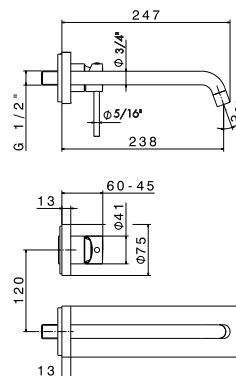

BASIN MIXERS

17359

Kit to extend the height of the art. 4200, 4201, 4208, 4209. H 8"

- **21** Chrome
- **01** Colour
- **31** Brushed
- **58** Glossy PVD
- **59** Brushed PVD
- **61** Glossy gold

SINGLE LEVER WALL MIXER GROUP

4228E

External part basin group consisting of single lever wall mixer, **without pop-up waste set.**

- **21** Chrome
- **01** Colour
- **31** Brushed
- **58** Glossy PVD
- **59** Brushed PVD
- **61** Glossy gold

4230E

External part basin group consisting of single lever wall mixer, **without pop-up waste set.**

- **21** Chrome
- **01** Colour
- **31** Brushed
- **58** Glossy PVD
- **59** Brushed PVD
- **61** Glossy gold

27852

Concealed part for art. 4228E - 4230E.

- **00** Neutral