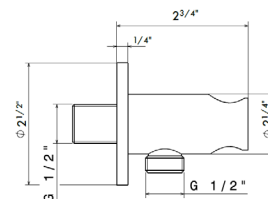

27852

00 Neutral

WALL UNIONS

1/2" wall union with fixed shower holder.

50.050 Stainless Steel

69698X

1/2" wall union

50.050 Stainless Steel