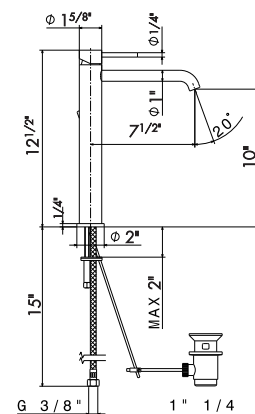

69613X

50.050 Stainless steel