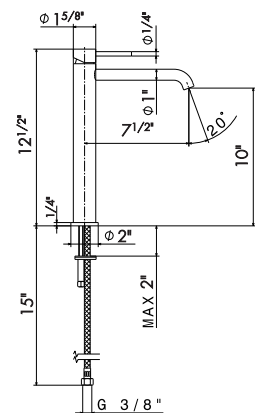

Single lever mixer, **high version** for above counter basin,
without pop up waste set. 3/8" female connection
hoses. **Long spout.**