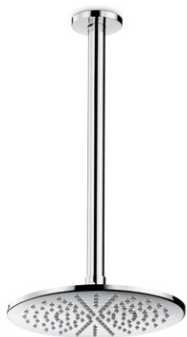

67602E

Concealed thermostatic multifunction selectors with 5-way out. 3/4" connections. Multiple cover plates.

- 21** Chrome
- 01** Colour
- 31** Brushed
- 58** Glossy PVD
- 59** Brushed PVD
- 61** Glossy gold

27879

Universal concealed body for concealed thermostatic multifunction selectors with 5-way out. 3/4" connections. WITHOUT EXTERNAL PARTS.

- 00** Neutral

Brass wall round head shower with raining jet.

- 21** Chrome
- 01** Colour
- 31** Brushed
- 58** Glossy PVD
- 59** Brushed PVD
- 61** Glossy gold

67793

Brass ceiling round head shower with raining jet.

- 21** Chrome
- 01** Colour
- 31** Brushed
- 58** Glossy PVD
- 59** Brushed PVD
- 61** Glossy gold

67794

Complete shower set, with brass hand shower, LL. 150 cm PVC flexible. **Without wall union.**

- 21** Chrome
- 01** Colour
- 31** Brushed
- 58** Glossy PVD
- 59** Brushed PVD
- 61** Glossy gold

67556

Wall spout **for basin group** (mod. 4228E) with 1/2" connection.

16854

- 21 Chrome
- 01 Colour
- 31 Brushed
- 58 Glossy PVD
- 59 Brushed PVD
- 61 Glossy gold