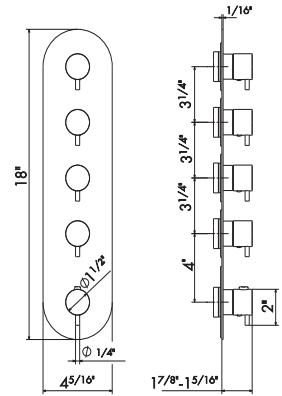

4 FUNCTION THERMOSTATIC MIXERS

67604E

Concealed thermostatic multifunction selectors with 4-way out. 3/4" connections. Single plate.

- **21** Chrome
- **01** Colour
- **31** Brushed
- **58** Glossy PVD
- **59** Brushed PVD
- **61** Glossy gold