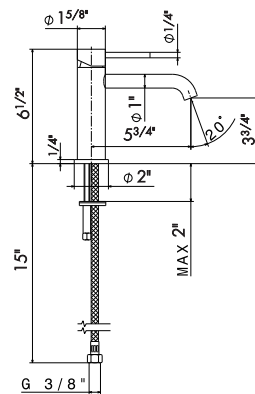

BASIN MIXERS

Single lever basin mixer **without pop up waste set.**
3/8" female connection hoses.

69612X

50.050 Stainless steel

Single lever basin mixer with 1" 1/4 pop up waste set.
3/8" female connection hoses.

69610X

50.050 Stainless steel

Single lever mixer, **high version** for above counter basin,
without pop up waste set. 3/8" female connection
hoses. **Long spout.**

69615X

50.050 Stainless steel

Single lever mixer, **high version** for above counter
basin, with 1" 1/4 pop up waste set. 3/8" female
connection hoses. **Long spout.**

69613X

50.050 Stainless steel