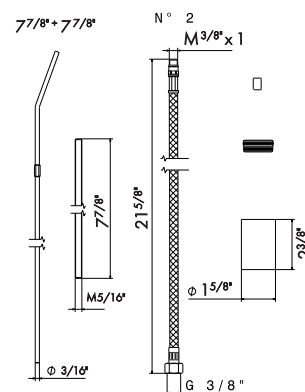

17358

Kit to extend the height of 4200, 4201, 4208, 4209. H 6-1/4"

- **21** Chrome
- **01** Colour
- **31** Brushed
- **58** Glossy PVD
- **59** Brushed PVD
- **61** Glossy gold