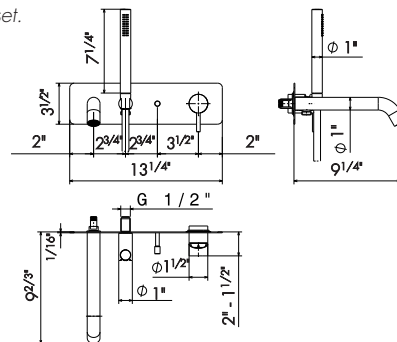

WALL BATH GROUP

Bath group consisting of: concealed single lever bath mixer with automatic diverter, wall spout and shower set.

External parts.

69671EX

50.050 Stainless steel

Concealed part for 69671EX.

27862

00 Neutral

FLOOR MOUNTED BATH GROUP

Floor mounted bath group, with mixer, diverter and shower set. **Without concealed part.**

69684EX

50.050 Stainless steel

Concealed part for 68484E.

27819

00 Neutral

WALL SPOUT

Wall spout for basin group with 1/2" connection.

29481X

50.050 Stainless steel