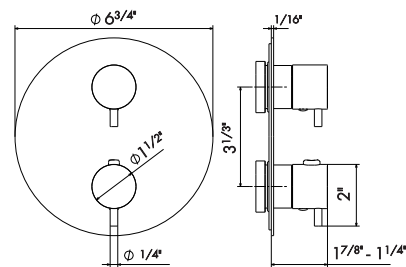

Universal concealed body.

27885

00 Neutral