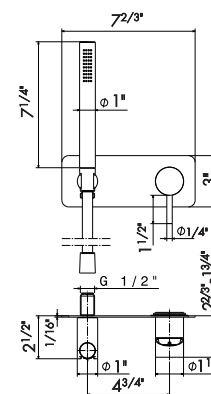

External parts.

69676EX

50.050 Stainless steel

Shower group consisting of: concealed single lever bath mixer with shower set. **With plate.**

External parts.

69677EX

50.050 Stainless steel

Concealed part for art. 4228E - 4230E.