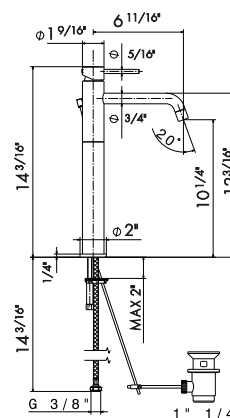

4205

Single lever mixer, high version for above counter basin, **without pop up waste set**. 3/8" female connection hoses (for finishing "31" rigid connection pipes $\varnothing$ 10 mm.) **Long spout.**

- **21** Chrome
- **01** Colour
- **31** Brushed
- **58** Glossy PVD
- **59** Brushed PVD
- **61** Glossy gold