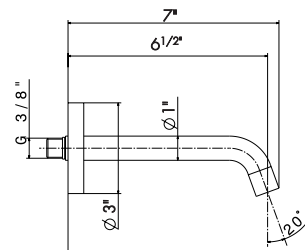

Wall spout **for basin group** (mod. 4228E) with 1/2" connection.

16854

- 21 Chrome
- 01 Colour
- 31 Brushed
- 58 Glossy PVD
- 59 Brushed PVD
- 61 Glossy gold

16855

- 21 Chrome
- 01 Colour
- 31 Brushed
- 58 Glossy PVD
- 59 Brushed PVD
- 61 Glossy gold

Wall spout **for bath group** with 3/4" connection.

9787

- 21 Chrome
- 01 Colour
- 31 Brushed
- 58 Glossy PVD
- 59 Brushed PVD
- 61 Glossy gold

Wall spout **for bath group** with 3/4" connection.

9788

- 21 Chrome
- 01 Colour
- 31 Brushed
- 58 Glossy PVD
- 59 Brushed PVD
- 61 Glossy gold