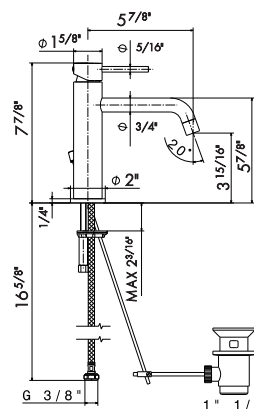

4209

Single lever basin mixer **without pop up waste set.**
3/8" female connection hoses (for finishing "31" rigid
connection pipes Ø 10 mm). **Long spout.**

- 21 Chrome
- 01 Colour
- 31 Brushed
- 58 Glossy PVD
- 59 Brushed PVD
- 61 Glossy gold