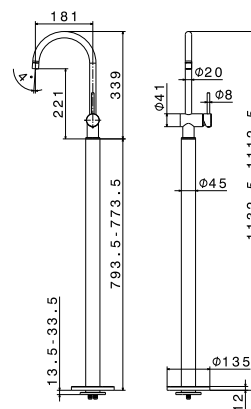

27852

Concealed part for art. 4228E - 4230E.

- 00** Neutral

BASIN MIXER WITH FLOOR PILLAR UNION

4224E

External part single lever basin mixer with floor pillar union. **Without pop-up waste set.**

- 21 Chrome
- 01 Colour
- 31 Brushed
- 58 Glossy PVD
- 59 Brushed PVD
- 61 Glossy gold