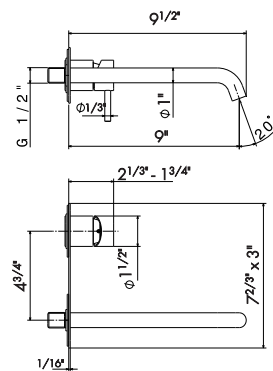

SINGLE LEVER WALL MIXER GROUP

External parts.

69630EX

50.050 Stainless steel

External parts.

69631EX

50.050 Stainless steel

Concealed part for art. 4228E - 4230E.

27852

00 Neutral