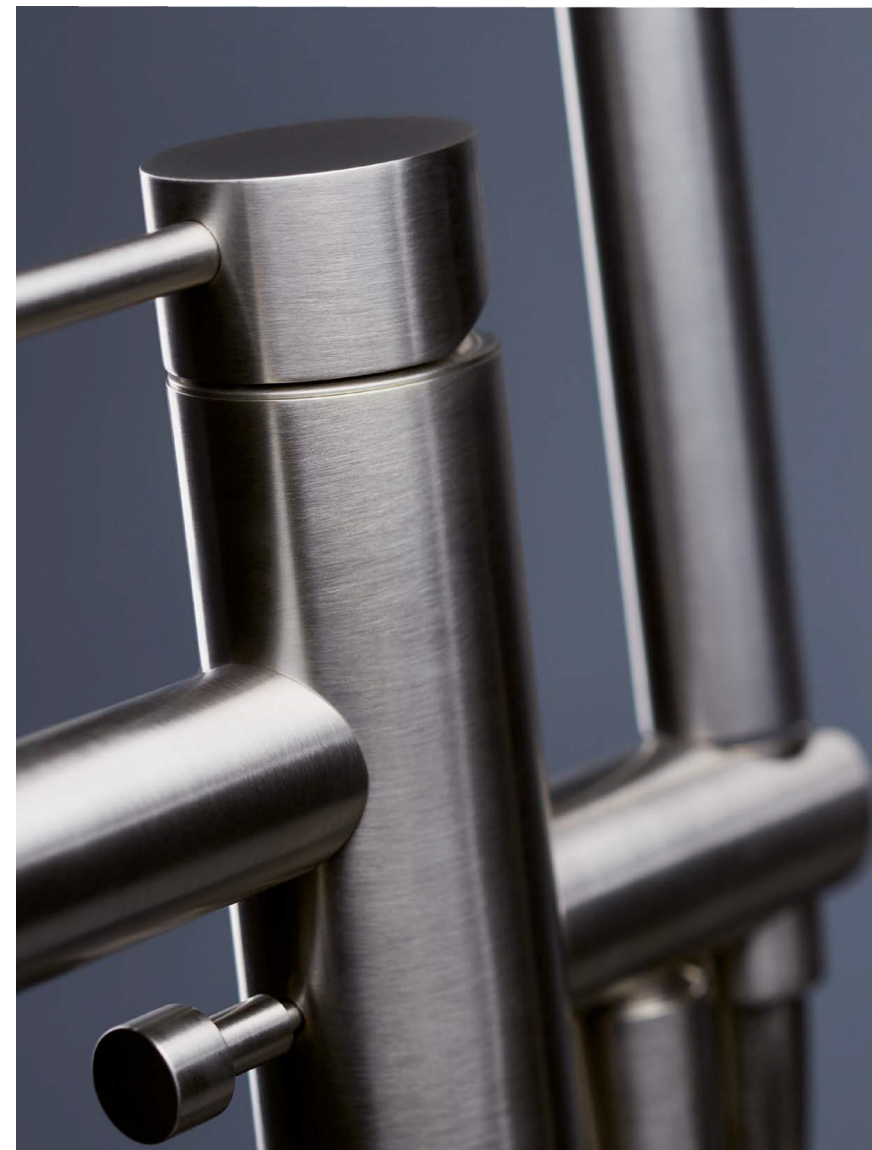

X-STEEL 316

A TIMELESS STYLE, A PEERLESS BEAUTY

The new X-STEEL 316 bath collection by Newform comes from the desire to create an appealing, but at the same time strong and user-friendly product.

A product made in stainless steel, a noble material with incomparable properties, which meets very high quality standards thanks to its durability, inalterability, eco-compatibility and being hygienic.

The minimal and essential design that characterizes the X-STEEL 316 collection fits any environments and styles in a simple and natural way.