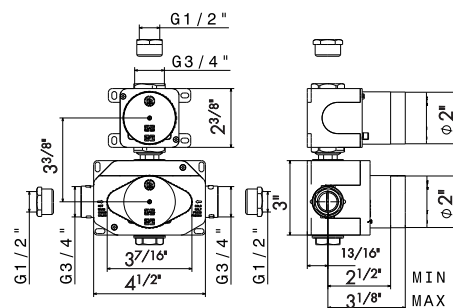

External parts.

- 21** Chrome
- 01** Colour
- 31** Brushed
- 58** Glossy PVD
- 59** Brushed PVD
- 61** Glossy gold

67608E

Universal concealed body.

27885

00 Neutral

2 ways out thermostatic concealed mixer, with one handle for temperature control and one handle diverter with flow regulator with stop. 3/4" inlets with adapter to 1/2". 1/2" outlets.