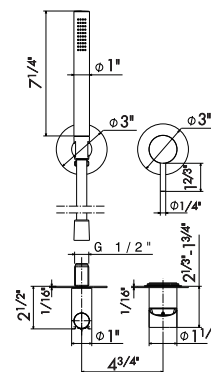

SHOWER COLLECTIONS

Shower group consisting of: concealed single lever bath mixer with shower set.

External parts.

69676EX

50.050 Stainless steel

Shower group consisting of: concealed single lever bath mixer with shower set. **With plate.**

External parts.

69677EX

50.050 Stainless steel

Concealed part for art. 4228E - 4230E.

27852

00 Neutral

WALL UNIONS

1/2" wall union with fixed shower holder.

50.050 Stainless Steel

69698X

1/2" wall union

50.050 Stainless Steel

69699X