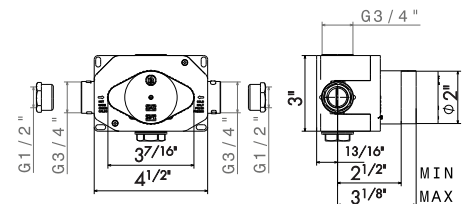

27890

Universal concealed body.

00 Neutral