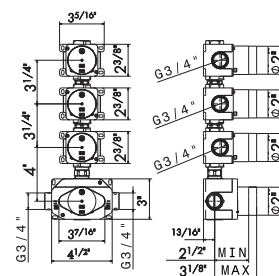

3 FUNCTION THERMOSTATIC MIXERS

67603E

Concealed thermostatic multifunction selectors with 3-way out. 3/4" connections. Single cover plate.

- 21 Chrome
- 01 Colour
- 31 Brushed
- 58 Glossy PVD
- 59 Brushed PVD
- 61 Glossy gold

67600E

Concealed thermostatic multifunction selectors with 3-way out. 3/4" connections. Multiple cover plates.

- 21 Chrome
- 01 Colour
- 31 Brushed
- 58 Glossy PVD
- 59 Brushed PVD
- 61 Glossy gold

27877

Universal concealed body for concealed thermostatic multifunction selectors with 3-way out. 3/4" connections. WITHOUT EXTERNAL PARTS.

- 00 Neutral