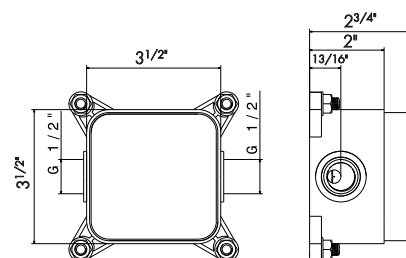

BASIN MIXER WITH FLOOR PILLAR UNION

4224E

External part single lever basin mixer with floor pillar union. **Without pop-up waste set.**

- 21 Chrome
- 01 Colour
- 31 Brushed
- 58 Glossy PVD
- 59 Brushed PVD
- 61 Glossy gold

27819

Concealed part for 68484E.

- 00 Neutral

BIDET MIXER

4223

Single lever bidet mixer **with 1 1/4 pop-up waste set.** 3/8" female connection hoses (for finishing "31" rigid connection pipes Ø 10 mm.). **Aerator joint available as optional (cod. 16731).**

- 21 Chrome
- 01 Colour
- 31 Brushed
- 58 Glossy PVD
- 59 Brushed PVD
- 61 Glossy gold