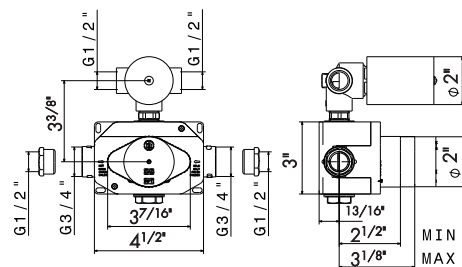

CONCEALED THERMOSTATIC MIXER

1-way out thermostatic concealed mixer, with one handle for temperature control and one handle for water supply and flow regulation. 3/4" connections with adapters to 1/2".

External parts.

- **21** Chrome
- **01** Colour
- **31** Brushed
- **58** Glossy PVD
- **59** Brushed PVD
- **61** Glossy gold

67608E

Universal concealed body.

27885

00 Neutral

2 ways out thermostatic concealed mixer, with one handle for temperature control and one handle diverter with flow regulator with stop. 3/4" inlets with adapter to 1/2". 1/2" outlets.

Universal concealed body.

27886

00 Neutral