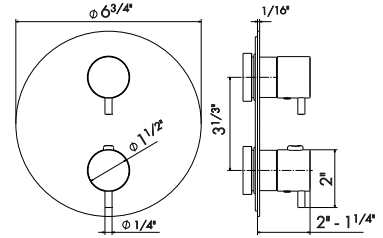

CONCEALED THERMOSTATIC MIXER

2 ways out thermostatic concealed mixer, with one handle for temperature control and one handle diverter with flow regulator with stop.
3/4" inlets with adapter to 1/2". 1/2" outlets.

External parts.

69663EX

50.050 Stainless steel

Universal concealed body.

27886

00 Neutral

1-way out thermostatic concealed mixer, with one handle for temperature control and one handle for water supply and flow regulation.
3/4" connections with adapters to 1/2".

Universal concealed body.

27885

00 Neutral

3 ways out thermostatic concealed mixer, with one handle for temperature control and one handle diverter with flow regulator with stop.
3/4" inlets with adapter to 1/2". 1/2" outlets.

Universal concealed body.

27887

00 Neutral