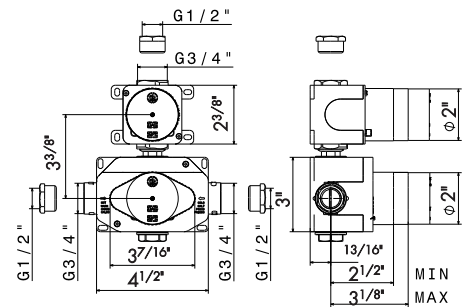

27886

00 Neutral

1-way out thermostatic concealed mixer, with one handle for temperature control and one handle for water supply and flow regulation.
3/4" connections with adapters to 1/2".

Universal concealed body.