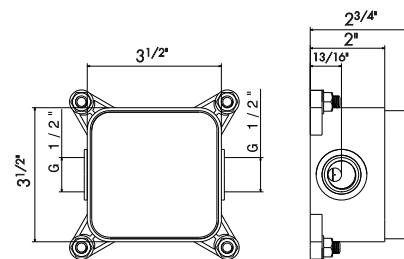

00 Neutral

WALL SPOUT

Wall spout for basin group with 1/2" connection.

29481X

50.050 Stainless steel

CERTIFIED QUALITY SYSTEM

DESIGN MADE RESPONSIBLE

Newform's first priority is to create high quality products, conceived carefully in every single detail and produced only with first quality materials, a method recognised by UNI-EN ISO 9001 standards for design and production of sanitary taps and bathroom accessories.