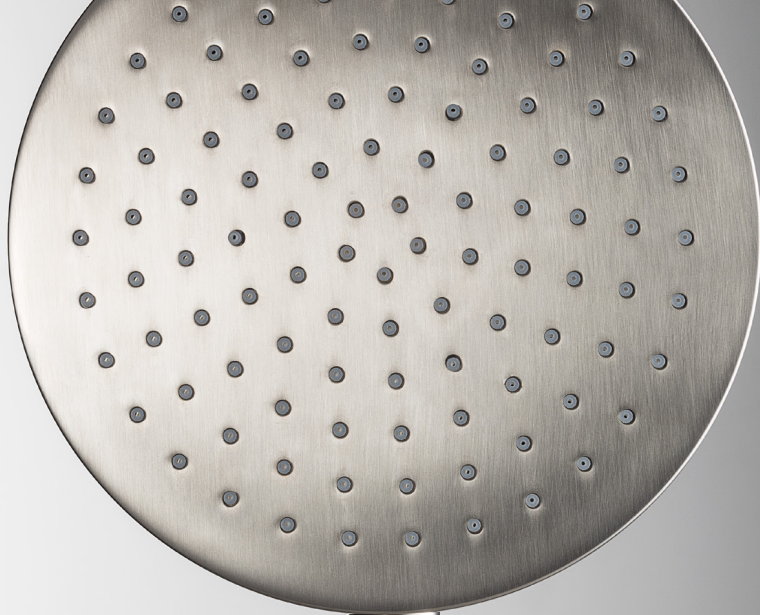

31.028
BRUSHED CHROME