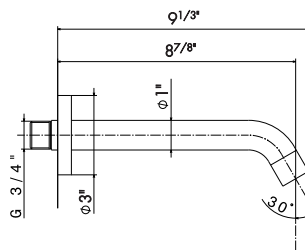

9787

- 21 Chrome
- 01 Colour
- 31 Brushed
- 58 Glossy PVD
- 59 Brushed PVD
- 61 Glossy gold

Wall spout **for bath group** with 3/4" connection.