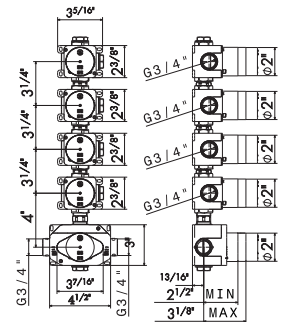

4 FUNCTION THERMOSTATIC MIXERS

67604E

Concealed thermostatic multifunction selectors with 4-way out. 3/4" connections. Single plate.

- **21** Chrome
- **01** Colour
- **31** Brushed
- **58** Glossy PVD
- **59** Brushed PVD
- **61** Glossy gold

67601E

Concealed thermostatic multifunction selectors with 4-way out. 3/4" connections. Multiple cover plates.

- **21** Chrome
- **01** Colour
- **31** Brushed
- **58** Glossy PVD
- **59** Brushed PVD
- **61** Glossy gold

27878

Universal concealed body for concealed thermostatic multifunction selectors with 4-way out. 3/4" connections. WITHOUT EXTERNAL PARTS.

- **00** Neutral