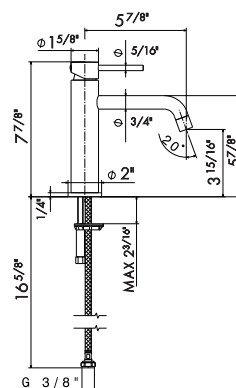

4200

Single lever basin mixer **with 1 1/4 pop up waste set.**
3/8" female connection hoses (for finishing "31" rigid
connection pipes Ø 10 mm).

- 21 Chrome
- 01 Colour
- 31 Brushed
- 58 Glossy PVD
- 59 Brushed PVD
- 61 Glossy gold

4208

Single lever basin mixer **without pop up waste set.**
3/8" female connection hoses (for finishing "31" rigid
connection pipes Ø 10 mm).

- 21 Chrome
- 01 Colour
- 31 Brushed
- 58 Glossy PVD
- 59 Brushed PVD
- 61 Glossy gold

4201

Single lever basin mixer **with 1 1/4 pop up waste set.**
3/8" female connection hoses (for finishing "31" rigid
connection pipes Ø 10 mm.). **Long spout.**

- 21 Chrome
- 01 Colour
- 31 Brushed
- 58 Glossy PVD
- 59 Brushed PVD
- 61 Glossy gold

4209

Single lever basin mixer **without pop up waste set.**
3/8" female connection hoses (for finishing "31" rigid
connection pipes Ø 10 mm). **Long spout.**

- 21 Chrome
- 01 Colour
- 31 Brushed
- 58 Glossy PVD
- 59 Brushed PVD
- 61 Glossy gold