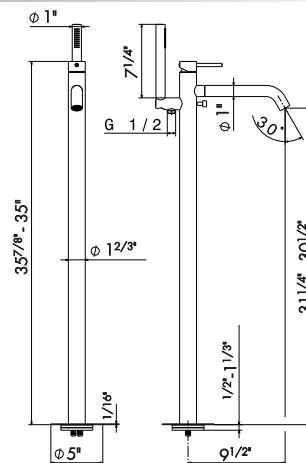

Concealed part for 68484E.

27819

00 Neutral