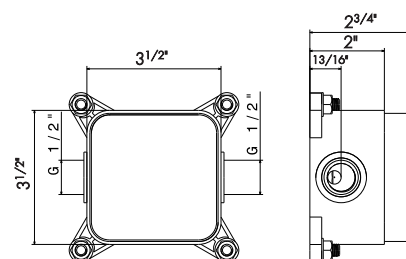

BASIN MIXER WITH FLOOR PILLAR UNION

69618EX

External part single lever basin mixer with floor pillar union. **Without pop-up waste set.**

50.050 Stainless steel

27819

Concealed part for 68484E.

00 Neutral

BIDET MIXER

69625X

Single lever bidet mixer with 1 1/4 pop-up waste set. 3/8" female connection hoses.

50.050 Stainless steel