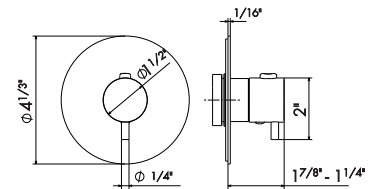

00 Neutral

27891

Universal concealed body for stop valves with 3/4" connections with adapters to 1/2".

00 Neutral

CONCEALED THERMOSTATIC MIXER

67607E

External parts.

- 21** Chrome
- 01** Colour
- 31** Brushed
- 58** Glossy PVD
- 59** Brushed PVD
- 61** Glossy gold