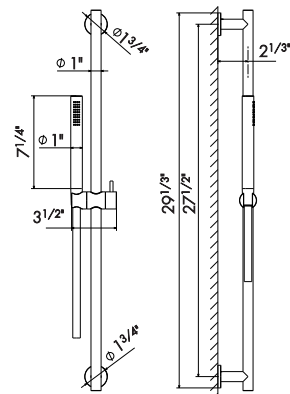

69661X (L. 350 D. 300)
50.050 Stainless steel

69662X (L. 350 D. 400)
50.050 Stainless steel

Complete shower set, with hand shower, LL.
 150 cm flexible, **without wall union**.

69656X

50.050 Stainless steel