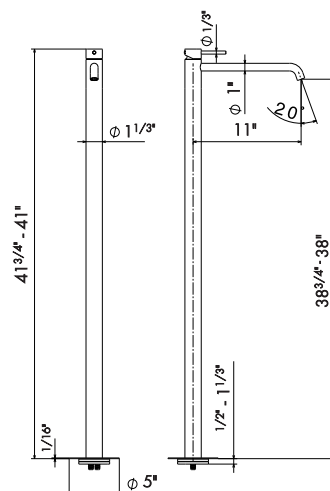

27819

Concealed part for 68484E.

00 Neutral