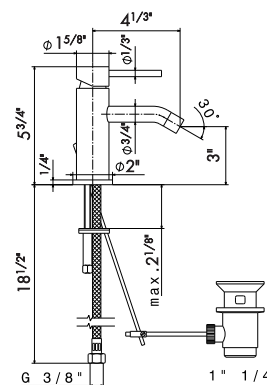

BASIN MIXER WITH FLOOR PILLAR UNION

4224E

External part single lever basin mixer with floor pillar union. **Without pop-up waste set.**

- 21 Chrome
- 01 Colour
- 31 Brushed
- 58 Glossy PVD
- 59 Brushed PVD
- 61 Glossy gold

27819

Concealed part for 68484E.

- 00 Neutral

BIDET MIXER

4223

Single lever bidet mixer **with 1 1/4 pop-up waste set.** 3/8" female connection hoses (for finishing "31" rigid connection pipes Ø 10 mm.). **Aerator joint available as optional (cod. 16731).**

- 21 Chrome
- 01 Colour
- 31 Brushed
- 58 Glossy PVD
- 59 Brushed PVD
- 61 Glossy gold