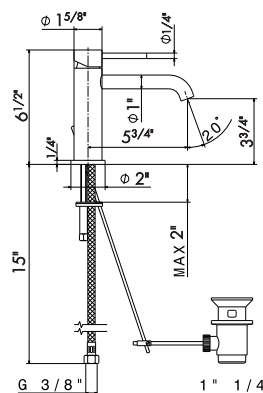

69612X

50.050 Stainless steel

Single lever basin mixer with 1" 1/4 pop up waste set.
3/8" female connection hoses.