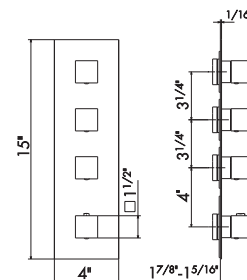

3 FUNCTION THERMOSTATIC MIXERS

67643E

Concealed thermostatic multifunction selectors with 3-way out. 3/4" connections. Single cover plate.

- **21** Chrome
- **31** Brushed
- **61** Glossy gold