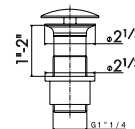

FREE DRAINS

1" 1/4 free drain. **H. min 1" - max 2"**.

- **21** Chrome
- **01** Colour
- **31** Brushed
- **58** PVD
- **59** Brushed PVD
- **61** Glossy Gold
- **M0** Exclusive Metal