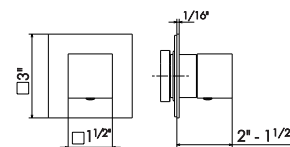

Universal concealed body 4-way with stop (1-in / 3-out).
To use with concealed thermostatic shower mixers.
1/2" Inlet and 1/2" outlets.

- 00 Neutral

27892