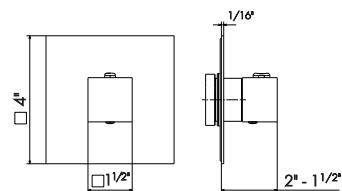

Universal concealed body.

- 00 Neutral

27890