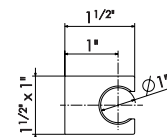

FREE DRAINS

1" 1/4 free drain. **H. min 1" - max 2"**.

- **21** Chrome
- **01** Colour
- **31** Brushed
- **58** PVD
- **59** Brushed PVD
- **61** Glossy Gold
- **M0** Exclusive Metal

227

1" 1/4 free drain. **H. min 5/8" - max 2 2/3"**.

- **21** Chrome
- **01** Colour
- **31** Brushed
- **58** PVD
- **59** Brushed PVD
- **61** Glossy Gold
- **M0** Exclusive Metal

230

SPARE PARTS

Fixed wall shower holder.

- **21** Chrome
- **31** Brushed
- **61** Glossy gold

21103

Adjustable holder for hand shower.

- **21** Chrome
- **31** Brushed
- **61** Glossy gold

21104

Wall union.

- **21** Chrome
- **31** Brushed
- **61** Glossy Gold

5699