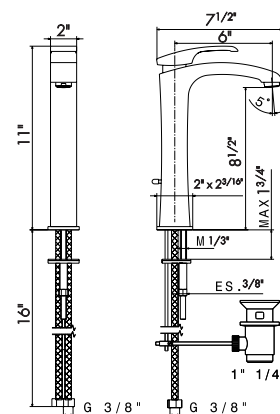

BASIN MIXERS

62510

Single lever basin mixer **with 1"1/4 pop up waste set.**
3/8" female connection hoses.

- **21** Chrome
- **20** Glossy chrome + Swarovski
- **31** Brushed
- **61** Glossy gold
- **64** Glossy gold + Swarovski

62513

Single lever mixer, **high version** for above counter basin,
with 1"1/4 pop up waste set. 3/8" female connection hoses.

- **21** Chrome
- **20** Glossy chrome + Swarovski
- **31** Brushed
- **61** Glossy gold
- **64** Glossy gold + Swarovski

BIDET MIXER

62525

Single lever bidet mixer **with 1"1/4 pop up waste set.**
3/8" female connection hoses.

- **21** Chrome
- **20** Glossy chrome + Swarovski
- **31** Brushed
- **61** Glossy gold
- **64** Glossy gold + Swarovski