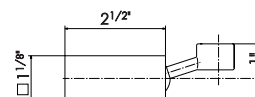

## SPARE PARTS

Fixed wall shower holder.

- 21** Chrome
- 31** Brushed
- 61** Glossy gold

**21103**

Adjustable holder for hand shower.

- 21** Chrome
- 31** Brushed
- 61** Glossy gold

**21104**

Wall union.