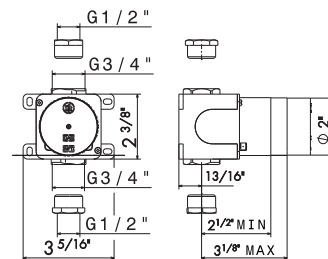

CONCEALED THERMOSTATIC MIXER

Thermostatic concealed mixer, to combine with a stop valve or a diverter with stop. 3/4" inlets and outlets with adapters to 1/2".

External parts.

- 21 Chrome
- 31 Brushed
- 61 Glossy gold

67647E

Universal concealed body.

- 00 Neutral

27890

CONCEALED THERMOSTATIC MIXER

3 ways out concealed diverter with stop. To use with concealed thermostatic or mixer. 1/2" inlet and 1/2" outlets.

External parts.

- 21 Chrome
- 31 Brushed
- 61 Glossy gold

67646E

Universal concealed body 4-way with stop (1-in / 3-out).
To use with concealed thermostatic shower mixers.
1/2" Inlet and 1/2" outlets.

- 00 Neutral

27892

Universal concealed body for stop valves with 3/4" connections with adapters to 1/2".

- 00 Neutral

27891