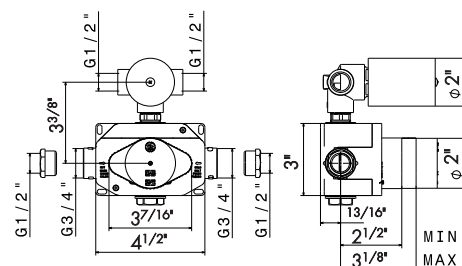

**67648E**

External parts.

- 21** Chrome
- 31** Brushed
- 61** Glossy gold

**27886**

Universal concealed body.

**00** Neutral

1-way out thermostatic concealed mixer, with one handle for temperature control and one handle for water supply and flow regulation. 3/4" connections with adapters to 1/2".