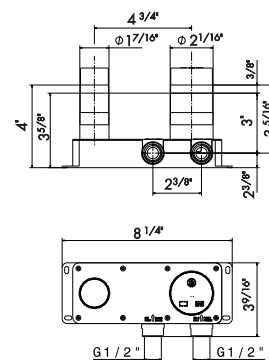

BASIN MIXERS

62530E

External part basin group consisting of: single lever wall mixer, **without pop-up waste set.**

- **21** Chrome
- **20** Glossy chrome + Swarovski
- **31** Brushed
- **61** Glossy gold
- **64** Glossy gold + Swarovski

62531E

External part basin group consisting of: single lever wall mixer, **without pop-up waste set.**

- **21** Chrome
- **20** Glossy chrome + Swarovski
- **31** Brushed
- **61** Glossy gold
- **64** Glossy gold + Swarovski

27855

Concealed part for:
68428E - 68430E - 68429E - 68431E.

00 Neutral