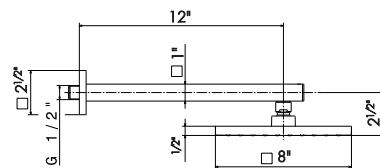

Ceiling head shower with raining jet.

67798

- **21** Chrome
- **31** Brushed
- **61** Glossy gold