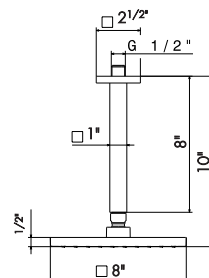

Complete brass shower set, with brass hand shower, LL. 150 cm PVC flexible, **without wall union.**

**62556**

- 21** Chrome
- 31** Brushed
- 61** Glossy gold