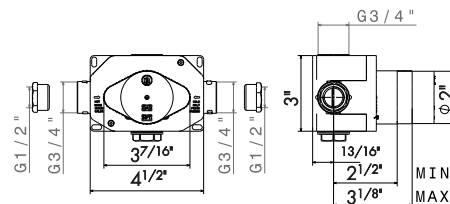

Universal concealed body.

- 00 Neutral

27890