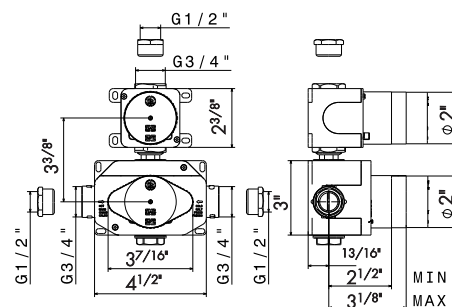

CONCEALED THERMOSTATIC MIXER

2 ways out thermostatic concealed mixer, with one handle for temperature control and one handle diverter with flow regulator with stop. 3/4" inlets with adapter to 1/2". 1/2" outlets.

67648E

External parts.

- **21** Chrome
- **31** Brushed
- **61** Glossy gold

27886

Universal concealed body.

00 Neutral

1-way out thermostatic concealed mixer, with one handle for temperature control and one handle for water supply and flow regulation. 3/4" connections with adapters to 1/2".

27885

Universal concealed body.

00 Neutral