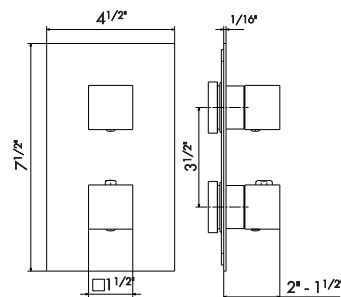

CONCEALED THERMOSTATIC MIXER

2 ways out thermostatic concealed mixer, with one handle for temperature control and one handle diverter with flow regulator with stop. 3/4" inlets with adapter to 1/2". 1/2" outlets.

67648E

External parts.

- **21** Chrome
- **31** Brushed
- **61** Glossy gold

27886

Universal concealed body.

00 Neutral

1-way out thermostatic concealed mixer, with one handle for temperature control and one handle for water supply and flow regulation. 3/4" connections with adapters to 1/2".

27885

Universal concealed body.

00 Neutral