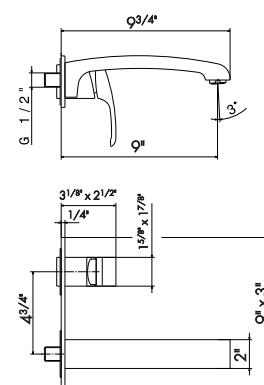

BASIN MIXERS

62530E

External part basin group consisting of: single lever wall mixer, **without pop-up waste set.**

- **21** Chrome
- **20** Glossy chrome + Swarovski
- **31** Brushed
- **61** Glossy gold
- **64** Glossy gold + Swarovski

62531E

External part basin group consisting of: single lever wall mixer, **without pop-up waste set.**

- **21** Chrome
- **20** Glossy chrome + Swarovski
- **31** Brushed
- **61** Glossy gold
- **64** Glossy gold + Swarovski

27855

Concealed part for:
68428E - 68430E - 68429E - 68431E.

00 Neutral