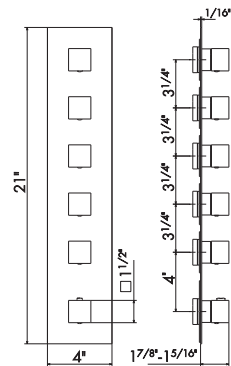

5 FUNCTION THERMOSTATIC MIXERS

67645E

Concealed thermostatic multifunction selectors with 5-way out. 3/4" connections. Single cover plate.

- **21** Chrome
- **31** Brushed
- **61** Glossy gold