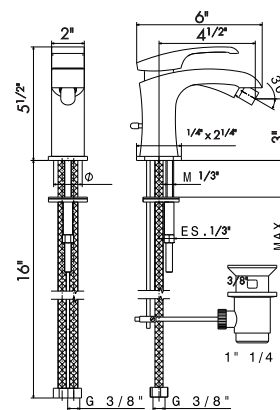

BIDET MIXER

62525

Single lever bidet mixer **with 1"1/4 pop up waste set.**
3/8" female connection hoses.

- **21** Chrome
- **20** Glossy chrome + Swarovski
- **31** Brushed
- **61** Glossy gold
- **64** Glossy gold + Swarovski