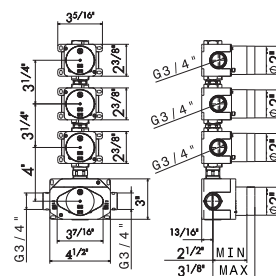

3 FUNCTION THERMOSTATIC MIXERS

67643E

Concealed thermostatic multifunction selectors with 3-way out. 3/4" connections. Single cover plate.

- **21** Chrome
- **31** Brushed
- **61** Glossy gold

67640E

Concealed thermostatic multifunction selectors with 3-way out. 3/4" connections. Multiple cover plates.

- **21** Chrome
- **31** Brushed
- **61** Glossy gold

27877

Universal concealed body for concealed thermostatic multifunction selectors with 3-way out. 3/4" connections. WITHOUT EXTERNAL PARTS.

- **00** Neutral