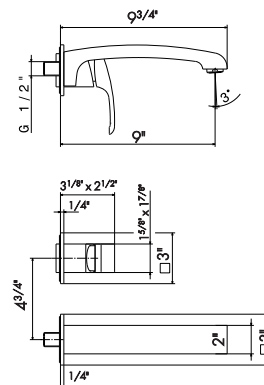

62531E

External part basin group consisting of: single lever wall mixer, **without pop-up waste set.**

- **21** Chrome
- **20** Glossy chrome + Swarovski
- **31** Brushed
- **61** Glossy gold
- **64** Glossy gold + Swarovski