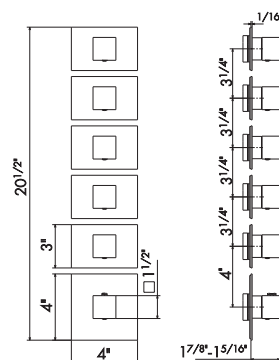

67642E

Concealed thermostatic multifunction selectors with 5-way out. 3/4" connections. Multiple cover plates.

- **21** Chrome
- **31** Brushed
- **61** Glossy gold