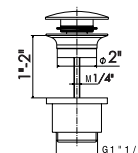

FREE DRAINS

1" 1/4 free drain. **H. min 1" - max 2"**.

- **21** Chrome
- **01** Colour
- **31** Brushed
- **58** PVD
- **59** Brushed PVD
- **61** Glossy Gold
- **M0** Exclusive Metal

227

1" 1/4 free drain. **H. min 5/8" - max 2 2/3"**.

- **21** Chrome
- **01** Colour
- **31** Brushed
- **58** PVD
- **59** Brushed PVD
- **61** Glossy Gold
- **M0** Exclusive Metal

230

SPARE PARTS

Fixed wall shower holder.

- **21** Chrome
- **31** Brushed
- **61** Glossy gold

21103

Adjustable holder for hand shower.

- **21** Chrome
- **31** Brushed
- **61** Glossy gold

21104

Wall union.

- **21** Chrome
- **31** Brushed
- **61** Glossy Gold

5699