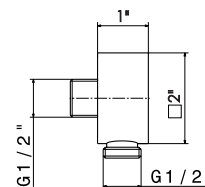

21104

Wall union.

- **21** Chrome
- **31** Brushed
- **61** Glossy Gold