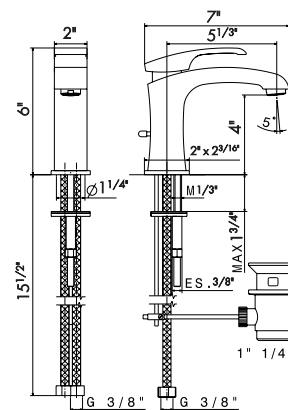

## BASIN MIXERS

**62510**

Single lever basin mixer **with 1"1/4 pop up waste set.**  
3/8" female connection hoses.

- 21** Chrome
- 20** Glossy chrome + Swarovski
- 31** Brushed
- 61** Glossy gold
- 64** Glossy gold + Swarovski