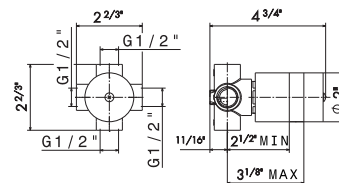

67646E

Universal concealed body 4-way with stop (1-in / 3-out).  
To use with concealed thermostatic shower mixers.  
1/2" Inlet and 1/2" outlets.

- 00 Neutral

27892

Universal concealed body for stop valves with 3/4" connections with adapters to 1/2".