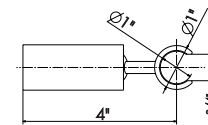

## SPARE PARTS

Fixed wall shower holder.

- 21** Chrome
- 31** Brushed
- 61** Glossy gold

**21103**

Adjustable holder for hand shower.

- 21** Chrome
- 31** Brushed
- 61** Glossy gold

**21104**

Wall union.