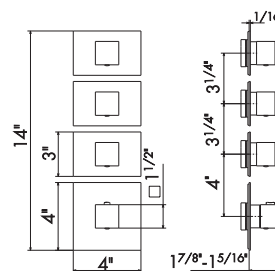

67640E

Concealed thermostatic multifunction selectors with 3-way out. 3/4" connections. Multiple cover plates.

- **21** Chrome
- **31** Brushed
- **61** Glossy gold