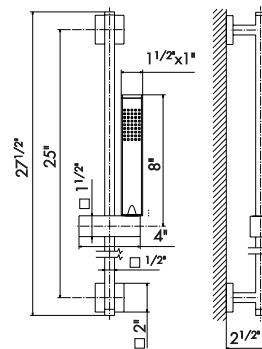

Complete brass shower set, with brass hand shower, LL. 150 cm PVC flexible, **without wall union.**

**62556**

- 21** Chrome
- 31** Brushed
- 61** Glossy gold