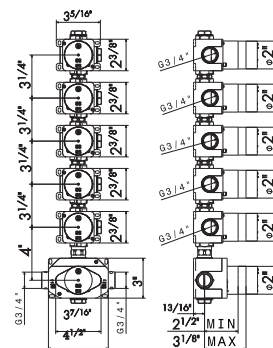

27879

Universal concealed body for concealed thermostatic multifunction selectors with 5-way out. 3/4" connections. WITHOUT EXTERNAL PARTS.

- **00** Neutral