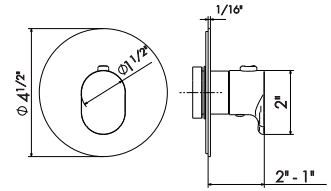

Universal concealed body.

27890

00 Neutral