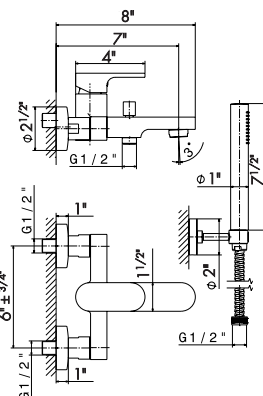

64082C

Complete set of: deck mounted mixer, spout, diverter, complete hand shower set.

21 Chrome
01 Colour