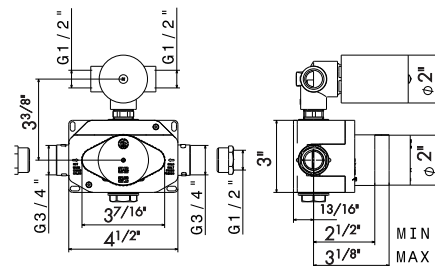

External parts.

67638E

21 Chrome
01 Colour

Universal concealed body.

27886

00 Neutral

1-way out thermostatic concealed mixer, with one handle for temperature control and one handle for water supply and flow regulation. 3/4" connections with adapters to 1/2".