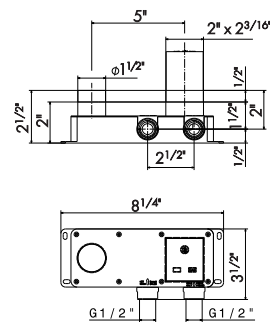

Concealed part for art. 64028E - 64030E.

27853

00 Neutro / Neutral