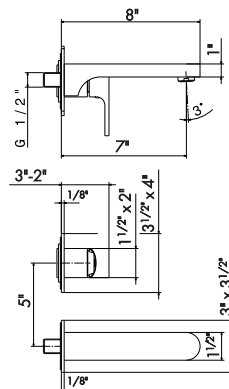

External part basin group consisting of: single lever wall mixer, **without pop-up waste set.**

64030E

21 Chrome
01 Colour