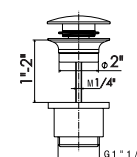

FREE DRAINS

227

1 1/4" free drain. H. min 1 1/2" max 2" x 50 mm.

21 Chrome
01 Colour
31 Brushed
58 PVD
59 Brushed PVD
61 Glossy Gold
M0 Exclusive Metal

230

1" 1/4" free drain. H. min 5/8" - max 2 2/3".

21 Chrome
01 Colour
31 Brushed
58 PVD
59 Brushed PVD
61 Glossy Gold
M0 Exclusive Metal