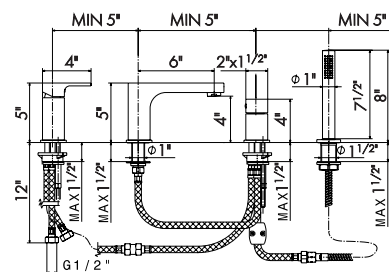

FREE DRAINS

227

1 1/4" free drain. H. min 1 1/2" max 2" x 50 mm.

21 Chrome
01 Colour
31 Brushed
58 PVD
59 Brushed PVD
61 Glossy Gold
M0 Exclusive Metal

230

1" 1/4" free drain. H. min 5/8" - max 2 2/3".

21 Chrome
01 Colour
31 Brushed
58 PVD
59 Brushed PVD
61 Glossy Gold
M0 Exclusive Metal