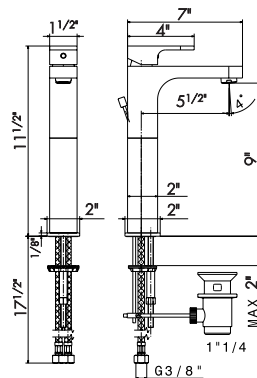

64014

21 Chrome
01 Colour