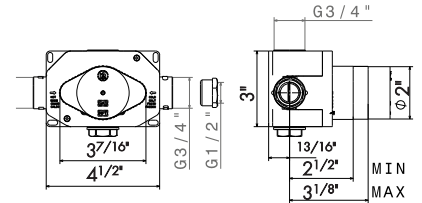

67637E

21 Chrome
01 Colour

Universal concealed body.

27890

00 Neutral

CONCEALED THERMOSTATIC MIXER

3 ways out concealed diverter with stop. To use with concealed thermostatic or mixer. 1/2" inlet and 1/2" outlets.