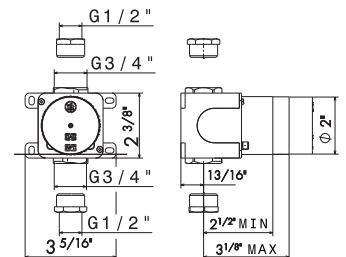

Universal concealed body for stop valves with 3/4" connections with adapters to 1/2".

27891

00 Neutral