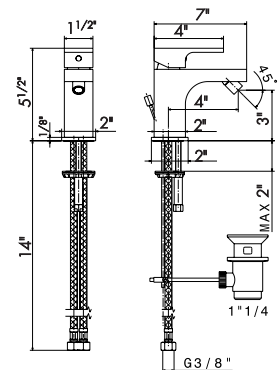

64011

21 Chrome
01 Colour

Single lever mixer, **high version** for above counter basin,
with 1"1/4 pop up waste set. 3/8" female connection
hoses. **Long spout.**

64014

21 Chrome
01 Colour

BIDET MIXERS

Single lever bidet mixer **with 1"1/4 pop-up waste set.**
3/8" female connection hoses.