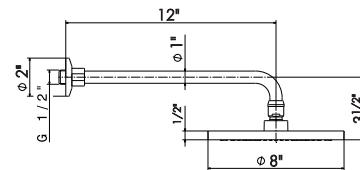

SHOWER COLLECTION

67790

ABS wall head shower with raining jet.

21 Chrome
01 Colour

BATH COLLECTION

64040C

Complete bath group with fixed shower holder, PVC flexible and ABS hand shower.

21 Chrome
01 Colour

64082C

Complete set of: deck mounted mixer, spout, diverter, complete hand shower set.

21 Chrome
01 Colour

FREE DRAINS

227

1 1/4" free drain. H. min 1 1/2" max 2" x 50 mm.

21 Chrome
01 Colour
31 Brushed
58 PVD
59 Brushed PVD
61 Glossy Gold
M0 Exclusive Metal

230

1" 1/4" free drain. H. min 5/8" - max 2 2/3".

21 Chrome
01 Colour
31 Brushed
58 PVD
59 Brushed PVD
61 Glossy Gold
M0 Exclusive Metal