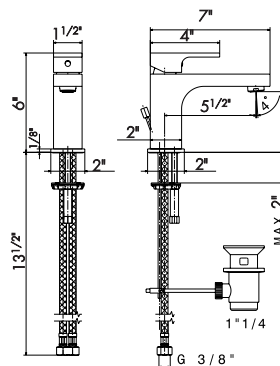

BASIN MIXERS

Single lever basin mixer **with 1"1/4 pop-up waste set.**
3/8" female connection hoses.

64010

21 Chrome
01 Colour

Single lever basin mixer **with 1"1/4 pop up waste set.**
3/8" female connection hoses. **Long spout.**