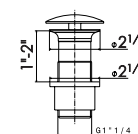

FREE DRAINS

227

1 1/4" free drain. H. min 1 1/2" max 2" x 50 mm.

21 Chrome
01 Colour
31 Brushed
58 PVD
59 Brushed PVD
61 Glossy Gold
M0 Exclusive Metal

230

1" 1/4" free drain. H. min 5/8" - max 2 2/3".

21 Chrome
01 Colour
31 Brushed
58 PVD
59 Brushed PVD
61 Glossy Gold
M0 Exclusive Metal