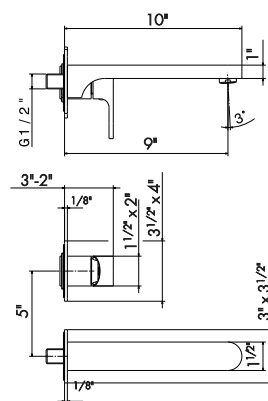

SINGLE LEVER WALL MIXER GROUP

External part basin group consisting of: single lever wall mixer, **without pop-up waste set.**

64028E

21 Chrome
01 Colour

External part basin group consisting of: single lever wall mixer, **without pop-up waste set.**

64030E

21 Chrome
01 Colour

Concealed part for art. 64028E - 64030E.

27853

00 Neutro / Neutral