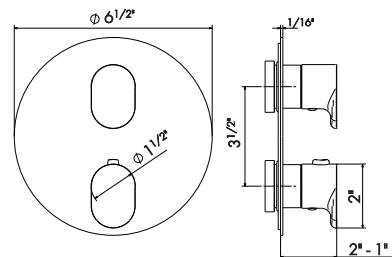

CONCEALED THERMOSTATIC MIXER

2 ways out thermostatic concealed mixer, with one handle for temperature control and one handle diverter with flow regulator with stop. 3/4" inlets with adapter to 1/2". 1/2" outlets.

External parts.

67638E

21 Chrome
01 Colour

Universal concealed body.

27886

00 Neutral

1-way out thermostatic concealed mixer, with one handle for temperature control and one handle for water supply and flow regulation. 3/4" connections with adapters to 1/2".

Universal concealed body.

27885

00 Neutral