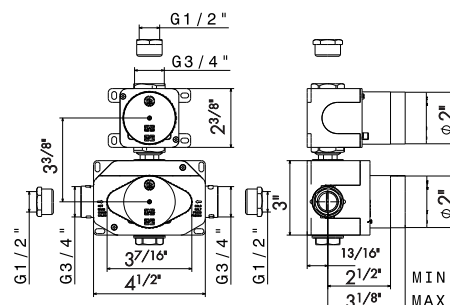

27886

00 Neutral

1-way out thermostatic concealed mixer, with one handle for temperature control and one handle for water supply and flow regulation. 3/4" connections with adapters to 1/2".

Universal concealed body.