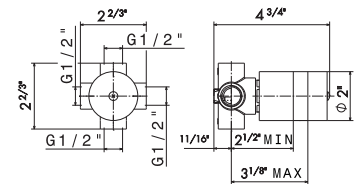

External parts.

67636E

21 Chrome
01 Colour

Universal concealed body 4-way with stop (1-in / 3-out).
To use with concealed thermostatic shower mixers.
1/2" Inlet and 1/2" outlets.

27892

00 Neutral

Universal concealed body for stop valves with 3/4" connections with adapters to 1/2".