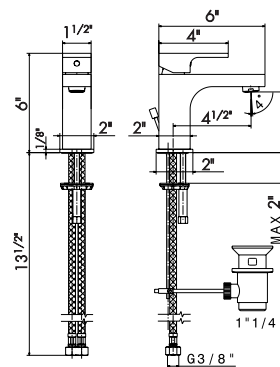

BASIN MIXERS

Single lever basin mixer **with 1"1/4 pop-up waste set.**
3/8" female connection hoses.

64010

21 Chrome
01 Colour

Single lever basin mixer **with 1"1/4 pop up waste set.**
3/8" female connection hoses. **Long spout.**