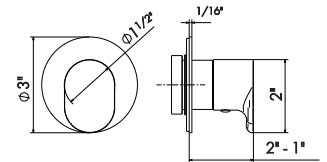

CONCEALED THERMOSTATIC MIXER

3 ways out concealed diverter with stop. To use with concealed thermostatic or mixer. 1/2" inlet and 1/2" outlets.

External parts.

67636E

21 Chrome
01 Colour