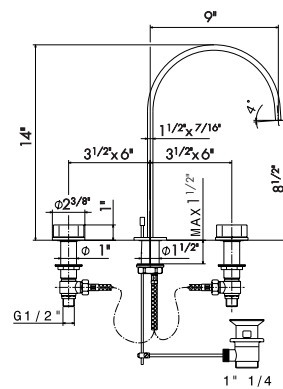

3-hole basin group with 1" 1/4 pop-up waste set.
1/2" T piece. **Low spout.**

67506

- 21** Chrome
- 05** Chrome - Colour
- 31** Brushed
- 61** Glossy gold

BIDET MIXER

Monobloc bidet group with 1" 1/4 pop-up waste set.
3/8" female connection hoses.