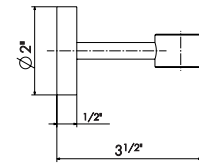

Adjustable holder for hand shower.

- **21** Chrome
- **31** Brushed
- **61** Glossy gold

2298