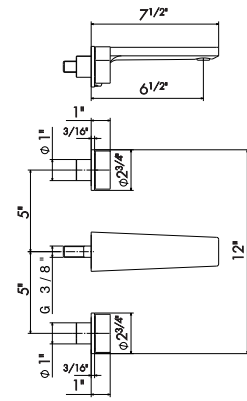

External part.

67530E

- **21** Chrome
- **05** Chrome - Colour
- **31** Brushed
- **61** Glossy gold