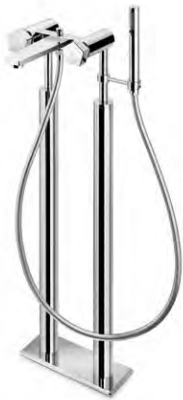

Complete shower set, with brass hand shower, LL. 150 cm flexible, **without wall union**.

67556

- 21 Chrome
- 31 Brushed
- 61 Glossy gold

Exposed bath group, automatic diverter, brass hand shower and 150-cm flexible.

67540C

- 21 Chrome
- 05 Chrome - Colour
- 31 Brushed
- 61 Glossy gold

5-hole deck mounted group, complete of spout, diverter and complete shower set.

67582C

- 21 Chrome
- 05 Chrome - Colour
- 31 Brushed
- 61 Glossy gold

5-hole deck mounted group with plate, complete of spout, diverter and complete shower set.

67589C

- 21 Chrome
- 05 Chrome - Colour
- 31 Brushed
- 61 Glossy gold

Bath group with floor pillar unions, automatic diverter, LL. 150 cm flexible, and brass hand shower.

67585C

- 21 Chrome
- 05 Chrome - Colour
- 31 Brushed
- 61 Glossy gold

Concealed part for 67585C.

27819

- 00 Neutral

Wall mounted bath group consisting of: single lever bath mixer, automatic diverter, wall spout. **With concealed parts.**