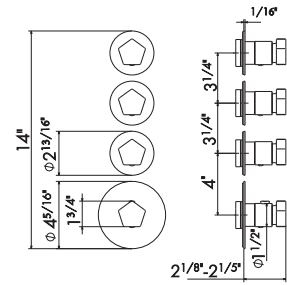

- 21** Chrome
- 05** Chrome - Colour
- 31** Brushed
- 61** Glossy gold

67650E

Concealed thermostatic multifunction selectors with 3-way out. 3/4" connections. Multiple cover plates.

- 21** Chrome
- 05** Chrome - Colour
- 31** Brushed
- 61** Glossy gold