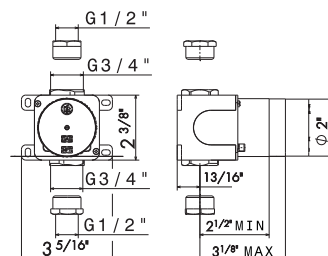

- 00** Neutral

27892

Universal concealed body for stop valves with 3/4" connections with adapters to 1/2".

- 00** Neutral

27891

3 FUNCTION THERMOSTATIC MIXERS

67653E

Concealed thermostatic multifunction selectors with 3-way out. 3/4" connections. Single cover plate.