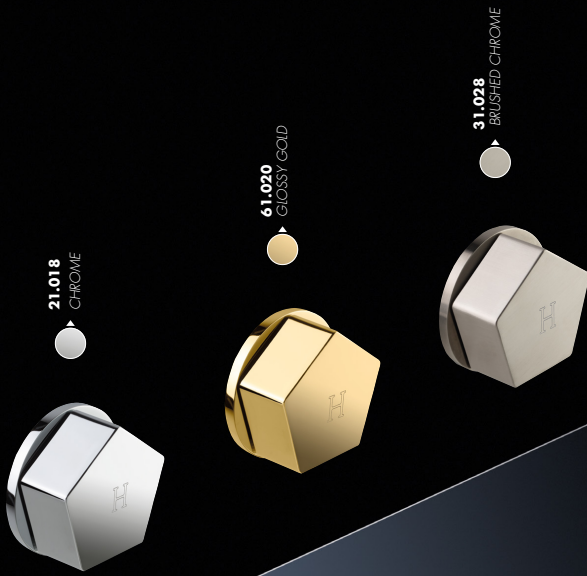

NEWFORM FINISHES

NEWFORM FINISHES

A wide range of aesthetic effects to enhance the Newform catalog products.