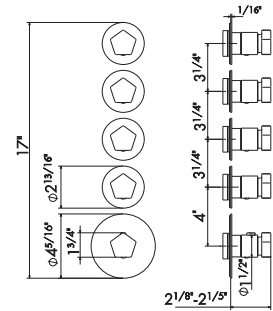

- 21** Chrome
- 05** Chrome - Colour
- 31** Brushed
- 61** Glossy gold

67651E

Concealed thermostatic multifunction selectors with 4-way out. 3/4" connections. Multiple cover plates.

- 21** Chrome
- 05** Chrome - Colour
- 31** Brushed
- 61** Glossy gold