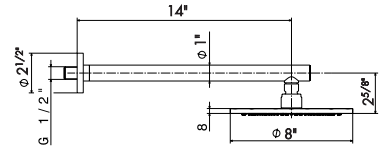

Stainless steel ceiling head shower with raining jet, Ø 200 mm.

67794

- 21 Chrome
- 05 Chrome - Colour
- 31 Brushed
- 61 Glossy gold