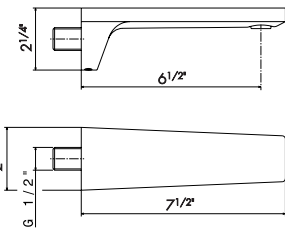

Wall spout **for basin group** (67530E) with 1/2" connection.

- **21** Chrome
- **31** Brushed
- **61** Glossy gold

67538