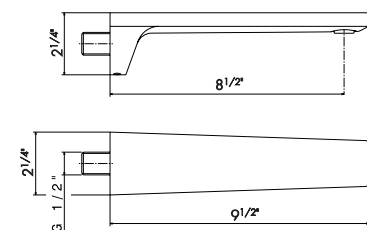

- 21** Chrome
- 31** Brushed
- 61** Glossy gold

67537

Wall spout **for basin group** (67530E) with 1/2" connection.

- 21** Chrome
- 31** Brushed
- 61** Glossy gold

67538

CERTIFIED QUALITY SYSTEM

Newform's first priority is to create high quality products, conceived carefully in every single detail and produced only with first quality materials, a method recognised by UNI-EN ISO 9001 standards for design and production of sanitary taps and bathroom accessories.