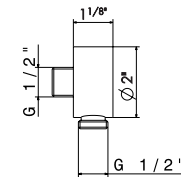

2297

Adjustable holder for hand shower.

- 21** Chrome
- 31** Brushed
- 61** Glossy gold

2298

Wall union.

- 21** Chrome
- 31** Brushed
- 61** Glossy gold

2299

Wall spout **for basin group** (mod. 67528E) with 1/2" connection.