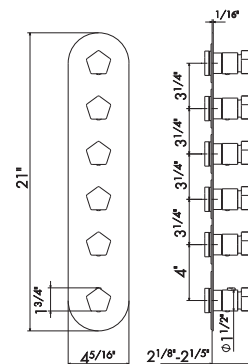

5 FUNCTION THERMOSTATIC MIXERS

67655E

Concealed thermostatic multifunction selectors with 5-way out. 3/4" connections. Single cover plate.

- **21** Chrome
- **05** Chrome - Colour
- **31** Brushed
- **61** Glossy gold