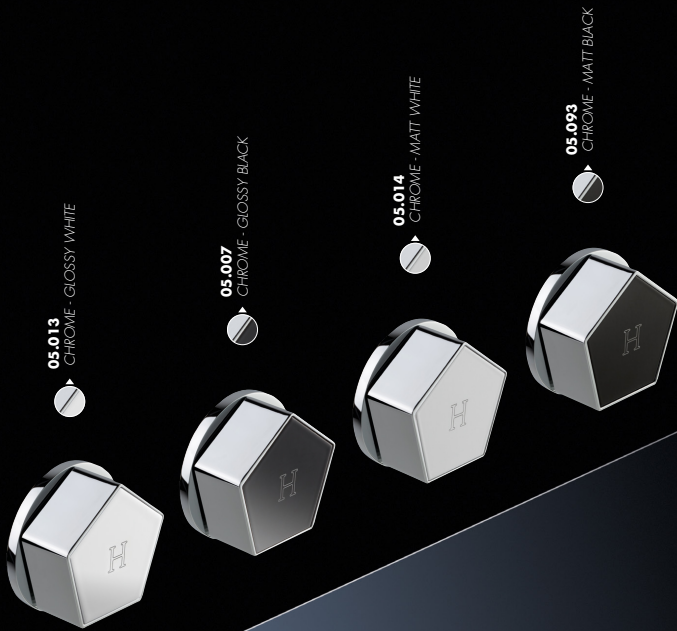

NEWFORM COLOURS