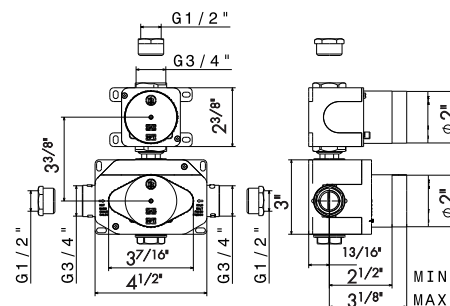

External parts.

- 21 Chrome
- 05 Chrome - Colour
- 31 Brushed
- 61 Glossy gold

67658E

Universal concealed body.

00 Neutral

27885

2 ways out thermostatic concealed mixer, with one handle for temperature control and one handle diverter with flow regulator with stop. 3/4" inlets with adapter to 1/2". 1/2" outlets.