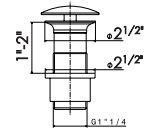

FREE DRAINS

1" 1/4 free drain. **H. min 1" - max 2"**.

- **21** Chrome
- **01** Colour
- **31** Brushed
- **58** PVD
- **59** Brushed PVD
- **61** Glossy Gold
- **M0** Exclusive Metal

227

1" 1/4 free drain. **H. min 5/8" - max 2 2/3"**.

- **21** Chrome
- **01** Colour
- **31** Brushed
- **58** PVD
- **59** Brushed PVD
- **61** Glossy Gold
- **M0** Exclusive Metal

230