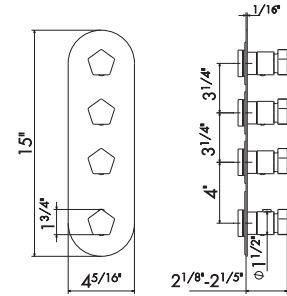

3 FUNCTION THERMOSTATIC MIXERS

67653E

Concealed thermostatic multifunction selectors with 3-way out. 3/4" connections. Single cover plate.

- **21** Chrome
- **05** Chrome - Colour
- **31** Brushed
- **61** Glossy gold