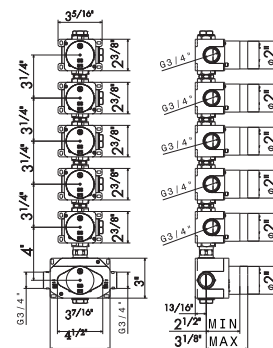

27879

Universal concealed body for concealed thermostatic multifunction selectors with 5-way out. 3/4" connections. WITHOUT EXTERNAL PARTS.

- **00** Neutral