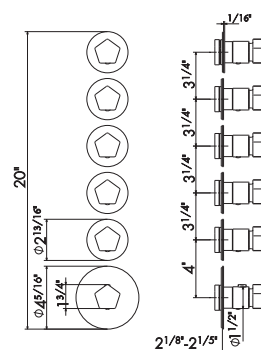

- 21** Chrome
- 05** Chrome - Colour
- 31** Brushed
- 61** Glossy gold

67652E

Concealed thermostatic multifunction selectors with 5-way out. 3/4" connections. Multiple cover plates.

- 21** Chrome
- 05** Chrome - Colour
- 31** Brushed
- 61** Glossy gold