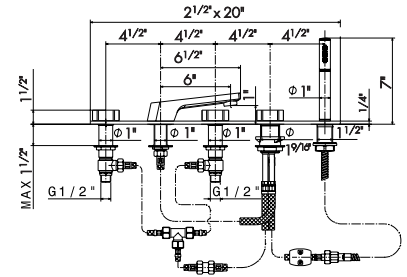

Bath group with floor pillar unions, automatic diverter, LL. 150 cm flexible, and brass hand shower.

67585C

- 21 Chrome
- 05 Chrome - Colour
- 31 Brushed
- 61 Glossy gold