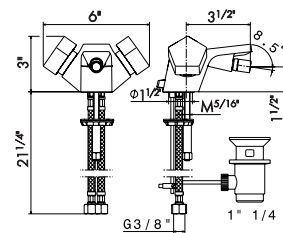

BASIN MIXERS

3-hole basin group with 1" 1/4 pop-up waste set.
1/2" T piece. **High spout.**

67500

- **21** Chrome
- **05** Chrome - Colour
- **31** Brushed
- **61** Glossy gold

3-hole basin group with 1" 1/4 pop-up waste set.
1/2" T piece. **Low spout.**

67506

- **21** Chrome
- **05** Chrome - Colour
- **31** Brushed
- **61** Glossy gold

BIDET MIXER

Monobloc bidet group with 1" 1/4 pop-up waste set.
3/8" female connection hoses.

67535

- **21** Chrome
- **05** Chrome - Colour
- **31** Brushed
- **61** Glossy gold