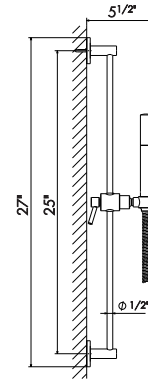

Exposed bath group, automatic diverter, brass hand shower and 150-cm flexible.

67540C

- 21 Chrome
- 05 Chrome - Colour
- 31 Brushed
- 61 Glossy gold