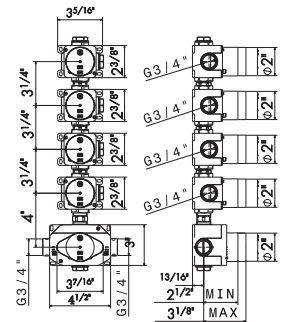

4 FUNCTION THERMOSTATIC MIXERS

67654E

Concealed thermostatic multifunction selectors with 4-way out. 3/4" connections. Single plate.

- **21** Chrome
- **05** Chrome - Colour
- **31** Brushed
- **61** Glossy gold

67651E

Concealed thermostatic multifunction selectors with 4-way out. 3/4" connections. Multiple cover plates.

- **21** Chrome
- **05** Chrome - Colour
- **31** Brushed
- **61** Glossy gold

27878

Universal concealed body for concealed thermostatic multifunction selectors with 4-way out. 3/4" connections. WITHOUT EXTERNAL PARTS.

- **00** Neutral