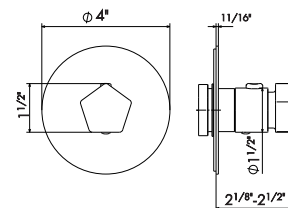

Universal concealed body.

- **00** Neutral

27890