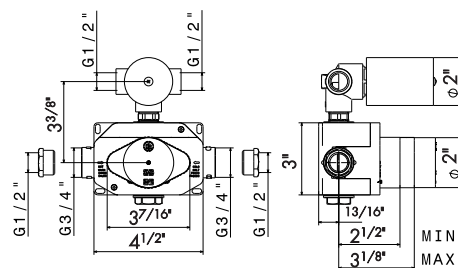

CONCEALED MIXER

1-way out thermostatic concealed mixer, with one handle for temperature control and one handle for water supply and flow regulation. 3/4" connections with adapters to 1/2".

External parts.

- 21 Chrome
- 05 Chrome - Colour
- 31 Brushed
- 61 Glossy gold

67658E

Universal concealed body.

00 Neutral

27885

2 ways out thermostatic concealed mixer, with one handle for temperature control and one handle diverter with flow regulator with stop. 3/4" inlets with adapter to 1/2". 1/2" outlets.

Universal concealed body.

00 Neutral

27886