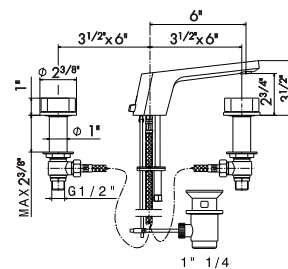

3-hole basin group with 1" 1/4 pop-up waste set.
1/2" T piece. **Low spout.**

67506

- 21** Chrome
- 05** Chrome - Colour
- 31** Brushed
- 61** Glossy gold

BIDET MIXER

Monobloc bidet group with 1" 1/4 pop-up waste set.
3/8" female connection hoses.