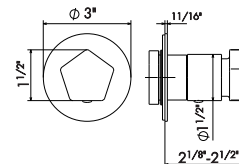

Universal concealed body 4-way with stop (1-in / 3-out).
To use with concealed thermostatic shower mixers.
1/2" Inlet and 1/2" outlets.

- **00** Neutral

27892