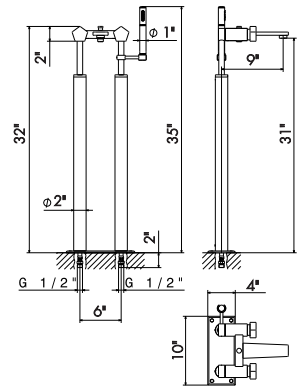

Concealed part for 67585C.

27819

- 00 Neutral