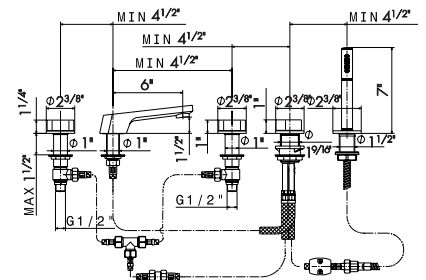

67540C

- 21 Chrome
- 05 Chrome - Colour
- 31 Brushed
- 61 Glossy gold

5-hole deck mounted group, complete of spout, diverter and complete shower set.

67582C

- 21 Chrome
- 05 Chrome - Colour
- 31 Brushed
- 61 Glossy gold