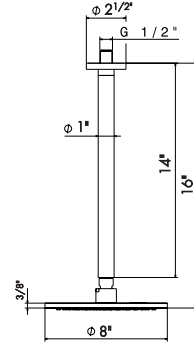

SHOWER HEADS

67793

- 21 Chrome
- 05 Chrome - Colour
- 31 Brushed
- 61 Glossy gold

Stainless steel ceiling head shower with raining jet, Ø 200 mm.

67794

- 21 Chrome
- 05 Chrome - Colour
- 31 Brushed
- 61 Glossy gold

BATH COLLECTION

Complete shower set, with brass hand shower, LL. 150 cm flexible, **without wall union**.

67556

- 21 Chrome
- 31 Brushed
- 61 Glossy gold

67540C

- 21 Chrome
- 05 Chrome - Colour
- 31 Brushed
- 61 Glossy gold

67582C

- 21 Chrome
- 05 Chrome - Colour
- 31 Brushed
- 61 Glossy gold