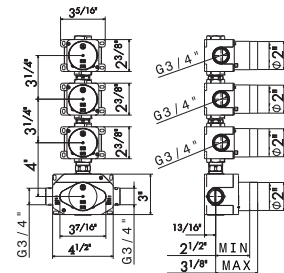

3 FUNCTION THERMOSTATIC MIXERS

67653E

Concealed thermostatic multifunction selectors with 3-way out. 3/4" connections. Single cover plate.

- **21** Chrome
- **05** Chrome - Colour
- **31** Brushed
- **61** Glossy gold

67650E

Concealed thermostatic multifunction selectors with 3-way out. 3/4" connections. Multiple cover plates.

- **21** Chrome
- **05** Chrome - Colour
- **31** Brushed
- **61** Glossy gold

27877

Universal concealed body for concealed thermostatic multifunction selectors with 3-way out. 3/4" connections. WITHOUT EXTERNAL PARTS.

- **00** Neutral