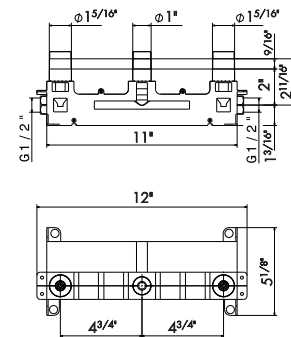

67530E

- 21** Chrome
- 05** Chrome - Colour
- 31** Brushed
- 61** Glossy gold

Concealed part for art. 67528E - 67530E.

27858

- 00** Neutral

CONCEALED MIXER

1-way out thermostatic concealed mixer, with one handle for temperature control and one handle for water supply and flow regulation. 3/4" connections with adapters to 1/2".