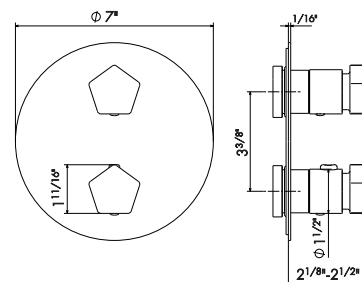

Universal concealed body.

00 Neutral

27885