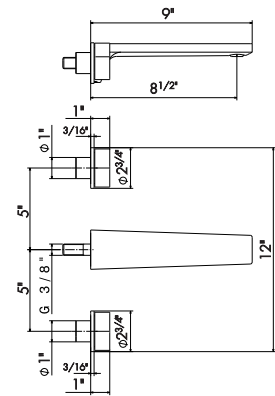

67530E

- 21** Chrome
- 05** Chrome - Colour
- 31** Brushed
- 61** Glossy gold

Concealed part for art. 67528E - 67530E.

27858

- 00** Neutral

CONCEALED MIXER

1-way out thermostatic concealed mixer, with one handle for temperature control and one handle for water supply and flow regulation. 3/4" connections with adapters to 1/2".