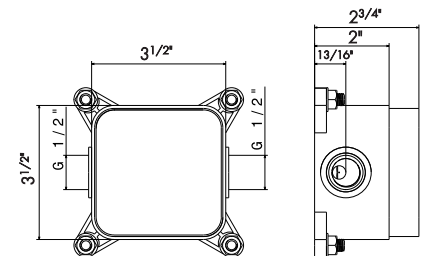

67585C

- 21 Chrome
- 05 Chrome - Colour
- 31 Brushed
- 61 Glossy gold

Concealed part for 67585C.

27819

- 00 Neutral

Wall mounted bath group consisting of: single lever bath mixer, automatic diverter, wall spout. **With concealed parts.**