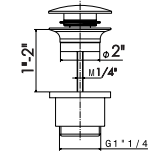

FREE DRAINS

1" 1/4 free drain. **H. min 1" - max 2"**.

- **21** Chrome
- **01** Colour
- **31** Brushed
- **58** PVD
- **59** Brushed PVD
- **61** Glossy Gold
- **M0** Exclusive Metal

227

1" 1/4 free drain. **H. min 5/8" - max 2 2/3"**.

- **21** Chrome
- **01** Colour
- **31** Brushed
- **58** PVD
- **59** Brushed PVD
- **61** Glossy Gold
- **M0** Exclusive Metal

230

EXTRAS

Fixed wall shower holder.

- **21** Chrome
- **31** Brushed
- **61** Glossy gold

2297

Adjustable holder for hand shower.

- **21** Chrome
- **31** Brushed
- **61** Glossy gold

2298

Wall union.

- **21** Chrome
- **31** Brushed
- **61** Glossy gold

2299

Wall spout **for basin group** (mod. 67528E) with 1/2" connection.

- **21** Chrome
- **31** Brushed
- **61** Glossy gold

67537

Wall spout **for basin group** (67530E) with 1/2" connection.

- **21** Chrome
- **31** Brushed
- **61** Glossy gold

67538