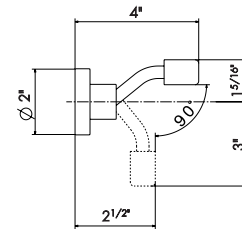

FREE DRAINS

1" 1/4 free drain. **H. min 1" - max 2"**.

- **21** Chrome
- **01** Colour
- **31** Brushed
- **58** PVD
- **59** Brushed PVD
- **61** Glossy Gold
- **M0** Exclusive Metal

227

1" 1/4 free drain. **H. min 5/8" - max 2 2/3"**.

- **21** Chrome
- **01** Colour
- **31** Brushed
- **58** PVD
- **59** Brushed PVD
- **61** Glossy Gold
- **M0** Exclusive Metal

230

EXTRAS

Fixed wall shower holder.

- **21** Chrome
- **31** Brushed
- **61** Glossy gold

2297

Adjustable holder for hand shower.

- **21** Chrome
- **31** Brushed
- **61** Glossy gold

2298

Wall union.

- **21** Chrome
- **31** Brushed
- **61** Glossy gold

2299

Wall spout **for basin group** (mod. 67528E) with 1/2" connection.

- **21** Chrome
- **31** Brushed
- **61** Glossy gold

67537

Wall spout **for basin group** (67530E) with 1/2" connection.

- **21** Chrome
- **31** Brushed
- **61** Glossy gold

67538