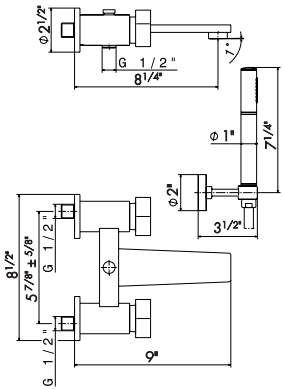

5-hole deck mounted group, complete of spout, diverter and complete shower set.

67582C

- 21 Chrome
- 05 Chrome - Colour
- 31 Brushed
- 61 Glossy gold