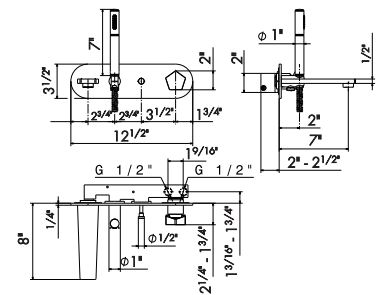

Wall mounted bath group consisting of: single lever bath mixer, automatic diverter, wall spout. **With concealed parts.**