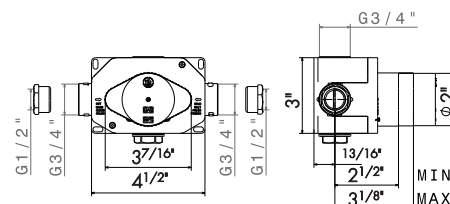

- 21** Chrome
- 05** Chrome - Colour
- 31** Brushed
- 61** Glossy gold

67657E

Universal concealed body.

- 00** Neutral

27890

CONCEALED MIXER

3 ways out concealed diverter with stop. To use with concealed thermostatic or mixer. 1/2" inlet and 1/2" outlets.