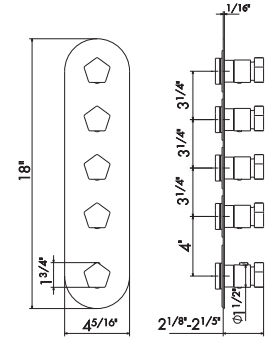

4 FUNCTION THERMOSTATIC MIXERS

67654E

Concealed thermostatic multifunction selectors with 4-way out. 3/4" connections. Single plate.

- **21** Chrome
- **05** Chrome - Colour
- **31** Brushed
- **61** Glossy gold