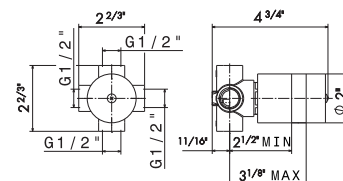

Universal concealed body for stop valves with 3/4" connections with adapters to 1/2".

- **00** Neutral

27891