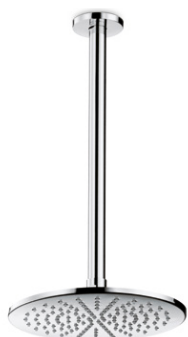

67601E

Concealed thermostatic multifunction selectors with 4-way out. 3/4" connections. Multiple cover plates.

- 21** Chrome
- 01** Colour
- 31** Brushed
- 58** Glossy PVD
- 59** Brushed PVD
- 61** Glossy gold
- M0** Exclusive metal

27878

Universal concealed body for concealed thermostatic multifunction selectors with 4-way out. 3/4" connections. WITHOUT EXTERNAL PARTS.

- 00** Neutral

SHOWER COLLECTION

Brass wall round head shower with raining jet.

67793

- 21** Chrome
- 01** Colour
- 31** Brushed
- 58** Glossy PVD
- 59** Brushed PVD
- 61** Glossy gold
- M0** Exclusive metal

Brass ceiling round head shower with raining jet.

67794

- 21** Chrome
- 01** Colour
- 31** Brushed
- 58** Glossy PVD
- 59** Brushed PVD
- 61** Glossy gold
- M0** Exclusive metal

Complete shower set, with brass hand shower, LL. 150 cm PVC flexible. **Without wall union.**

67556

- 21** Chrome
- 01** Colour
- 31** Brushed
- 58** Glossy PVD
- 59** Brushed PVD
- 61** Glossy gold
- M0** Exclusive metal