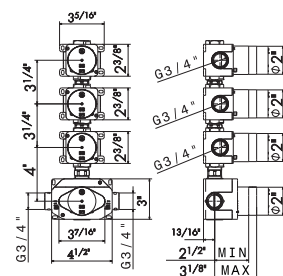

3 FUNCTION THERMOSTATIC MIXERS

67603E

Concealed thermostatic multifunction selectors with 3-way out. 3/4" connections. Single cover plate.

- 21 Chrome
- 01 Colour
- 31 Brushed
- 58 Glossy PVD
- 59 Brushed PVD
- 61 Glossy gold
- M0 Exclusive metal

67600E

Concealed thermostatic multifunction selectors with 3-way out. 3/4" connections. Multiple cover plates.

- 21 Chrome
- 01 Colour
- 31 Brushed
- 58 Glossy PVD
- 59 Brushed PVD
- 61 Glossy gold
- M0 Exclusive metal

27877

Universal concealed body for concealed thermostatic multifunction selectors with 3-way out. 3/4" connections. WITHOUT EXTERNAL PARTS.

- 00 Neutral