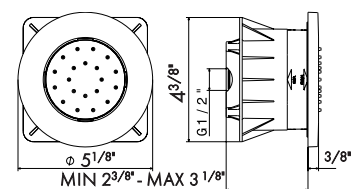

67686E

Universal concealed body.

- 00** Neutral

27891

SHOWER COLLECTION

ABS round adjustable single-jet wall-mounted shower head. With wall box to built-in.

182

- 21** Chrome
- 31** Brushed