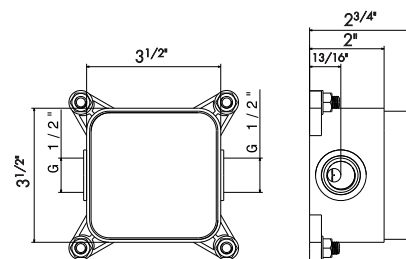

BATH COLLECTION

Floor mounted bath group, with mixer, diverter and brass shower set.

68484E

Floor mounted bath group, with mixer, diverter and brass shower set. **Without concealed part.**

- **21** Chrome
- **01** Colour
- **05** Chrome - Colour
- **31** Brushed
- **58** Glossy PVD
- **59** Brushed PVD
- **61** Glossy gold
- **M2** Exclusive metal - Matt black

27819

Concealed part for 68484E.

- **00** Neutral