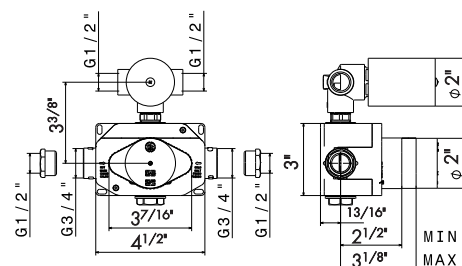

- 00** Neutral

27886

1-way out thermostatic concealed mixer, **with one handle for temperature control and one handle for water supply and flow regulation.**
 3/4" connections with adapters to 1/2".

Universal concealed body.