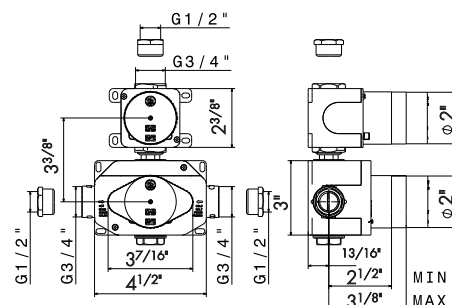

CONCEALED THERMOSTATIC MIXER

2 ways out thermostatic concealed mixer, **with one handle for temperature control and one handle diverter with flow regulator with stop.**
3/4" inlets with adapter to 1/2". 1/2" outlets.

External parts.

- **21** Chrome
- **01** Colour
- **05** Chrome - Colour
- **31** Brushed
- **58** Glossy PVD
- **59** Brushed PVD
- **61** Glossy gold
- **M2** Exclusive metal - Matt black

67688E

Universal concealed body.

- **00** Neutral

27886

1-way out thermostatic concealed mixer, **with one handle for temperature control and one handle for water supply and flow regulation.**
3/4" connections with adapters to 1/2".

Universal concealed body.

- **00** Neutral

27885