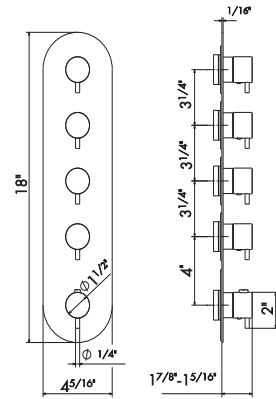

- 00 Neutral

4 FUNCTION THERMOSTATIC MIXERS

67604E

Concealed thermostatic multifunction selectors with 4-way out. 3/4" connections. Single plate.

- 21** Chrome
- 01** Colour
- 31** Brushed
- 58** Glossy PVD
- 59** Brushed PVD
- 61** Glossy gold
- M0** Exclusive metal