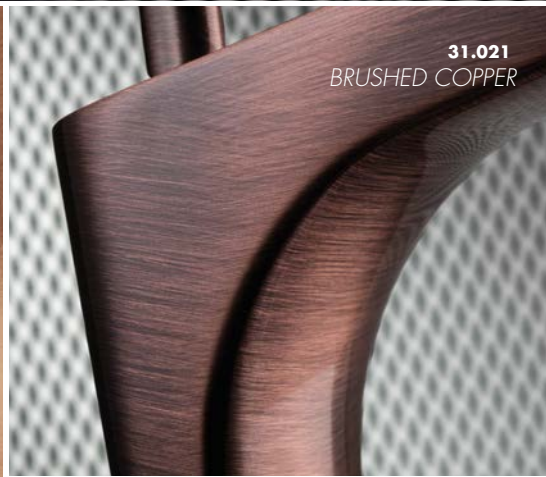

31.021
BRUSHED COPPER