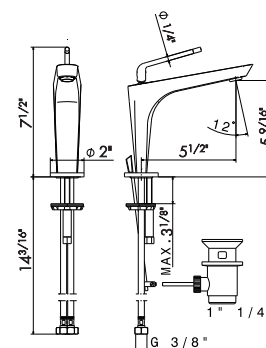

68415

Single lever mixer, **high version** for above counter basin,
without pop-up waste set. 3/8" female connection hoses.

- **21** Chrome
- **01** Colour
- **05** Chrome - Colour
- **31** Brushed
- **58** Glossy PVD
- **59** Brushed PVD
- **61** Glossy gold
- **M2** Exclusive metal - Matt black