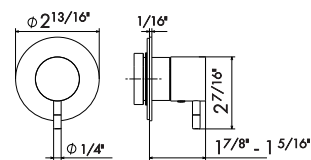

67686E

Universal concealed body.

- 00** Neutral

27891

SHOWER COLLECTION

ABS round adjustable single-jet wall-mounted shower head. With wall box to built-in.

182

- 21** Chrome
- 31** Brushed