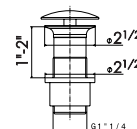

FREE DRAINS

1" 1/4 free drain. **H. min 1" - max 2"**.