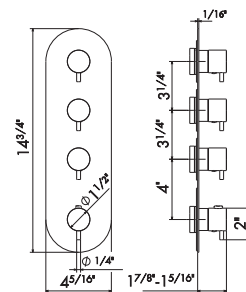

3 FUNCTION THERMOSTATIC MIXERS

67603E

Concealed thermostatic multifunction selectors with 3-way out. 3/4" connections. Single cover plate.

- 21 Chrome
- 01 Colour
- 31 Brushed
- 58 Glossy PVD
- 59 Brushed PVD
- 61 Glossy gold
- M0 Exclusive metal