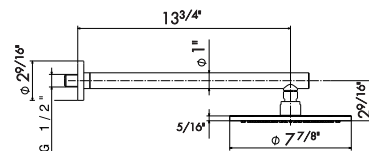

27878

Universal concealed body for concealed thermostatic multifunction selectors with 4-way out. 3/4" connections. WITHOUT EXTERNAL PARTS.

- 00** Neutral

SHOWER COLLECTION

Brass wall round head shower with raining jet.