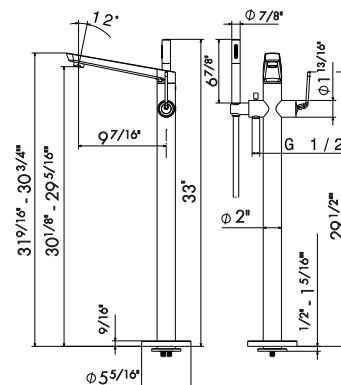

27819

Concealed part for 68484E.

- **00** Neutral