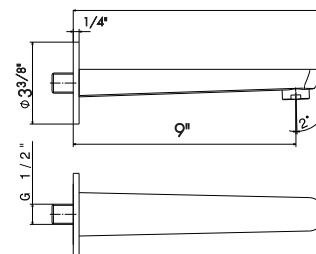

68488

- **21** Chrome
- **01** Colour
- **31** Brushed
- **58** Glossy PVD
- **59** Brushed PVD
- **61** Glossy gold
- **M0** Exclusive metal