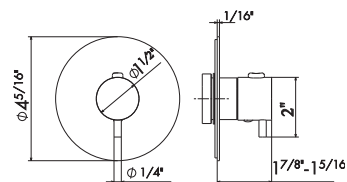

CONCEALED THERMOSTATIC MIXER

Thermostatic concealed mixer, to combine with a stop valve or a diverter with stop. 3/4" inlets and outlets with adapters to 1/2".

External parts.

- **21** Chrome
- **01** Colour
- **05** Chrome - Colour
- **31** Brushed
- **58** Glossy PVD
- **59** Brushed PVD
- **61** Glossy gold
- **M2** Exclusive metal - Matt black

67687E

Universal concealed body.

27890

00 Neutral

CONCEALED THERMOSTATIC MIXER

Concealed stop valve with 3/4" connections with adapters to 1/2" with adapters to 1/2".

- **21** Chrome
- **01** Colour
- **31** Brushed
- **58** Glossy PVD
- **59** Brushed PVD
- **61** Glossy gold

67606E

Universal concealed body 4-way with stop (1-in / 3-out).
To use with concealed thermostatic shower mixers.
1/2" Inlet and 1/2" outlets.

27892

00 Neutral

Universal concealed body for stop valves with 3/4" connections with adapters to 1/2".

27891

00 Neutral