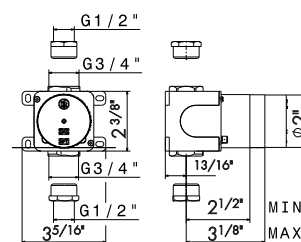

67686E

Universal concealed body.

- 00** Neutral

27891

SHOWER COLLECTION

ABS round adjustable single-jet wall-mounted shower head. With wall box to built-in.

182

- 21** Chrome
- 31** Brushed