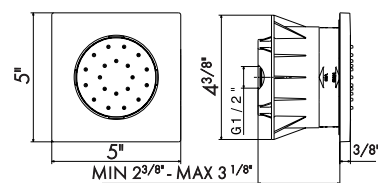

ABS square adjustable single-jet wall-mounted shower head. With wall box to built-in.