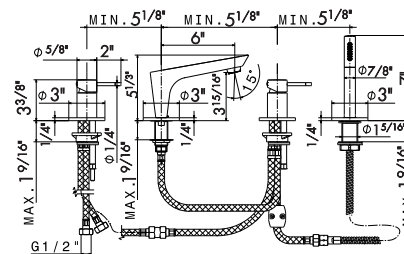

FREE DRAINS

1" 1/4 free drain. **H. min 1" - max 2"**.

227

- **21** Chrome
- **01** Colour
- **31** Brushed
- **58** PVD
- **59** Brushed PVD
- **61** Glossy Gold
- **M0** Exclusive Metal

1" 1/4 free drain. **H. min 5/8" - max 2 2/3"**.

230

- **21** Chrome
- **01** Colour
- **31** Brushed
- **58** PVD
- **59** Brushed PVD
- **61** Glossy Gold
- **M0** Exclusive Metal

BATH COLLECTION

Complete set of deck mounted mixer, spout, diverter, complete brass hand shower set.

68482C

- **21** Chrome
- **01** Colour
- **05** Chrome - Colour
- **31** Brushed
- **58** Glossy PVD
- **59** Brushed PVD
- **61** Glossy gold
- **M2** Exclusive metal - Matt black

Wall spout **for bath group**, with 1/2" connection.

68488

- **21** Chrome
- **01** Colour
- **31** Brushed
- **58** Glossy PVD
- **59** Brushed PVD
- **61** Glossy gold
- **M0** Exclusive metal