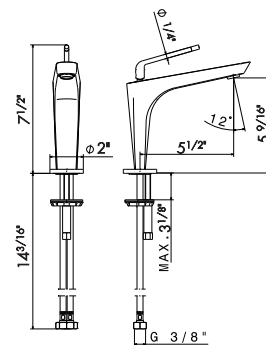

68410

Single lever basin mixer **with 1 1/4 pop-up waste set.**
3/8" female connection hoses.

- **21** Chrome
- **01** Colour
- **05** Chrome - Colour
- **31** Brushed
- **58** Glossy PVD
- **59** Brushed PVD
- **61** Glossy gold
- **M2** Exclusive metal - Matt black