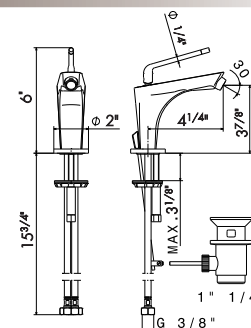

BASIN MIXERS

68412

Single lever basin mixer **without pop-up waste set.**
3/8" female connection hoses.

- **21** Chrome
- **01** Colour
- **05** Chrome - Colour
- **31** Brushed
- **58** Glossy PVD
- **59** Brushed PVD
- **61** Glossy gold
- **M2** Exclusive metal - Matt black

68410

Single lever basin mixer **with 1 1/4 pop-up waste set.**
3/8" female connection hoses.

- **21** Chrome
- **01** Colour
- **05** Chrome - Colour
- **31** Brushed
- **58** Glossy PVD
- **59** Brushed PVD
- **61** Glossy gold
- **M2** Exclusive metal - Matt black

68415

Single lever mixer, **high version** for above counter basin,
without pop-up waste set. 3/8" female connection hoses.

- **21** Chrome
- **01** Colour
- **05** Chrome - Colour
- **31** Brushed
- **58** Glossy PVD
- **59** Brushed PVD
- **61** Glossy gold
- **M2** Exclusive metal - Matt black

BIDET MIXER

68425

Single lever bidet mixer **with 1 1/4 pop-up waste set.**
3/8" female connection hoses.

- **21** Chrome
- **01** Colour
- **05** Chrome - Colour
- **31** Brushed
- **58** Glossy
- **59** Brushed PVD
- **61** Glossy gold
- **M2** Exclusive metal - Matt black