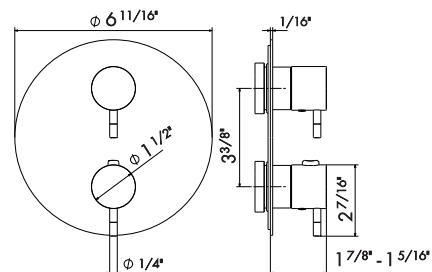

Universal concealed body.