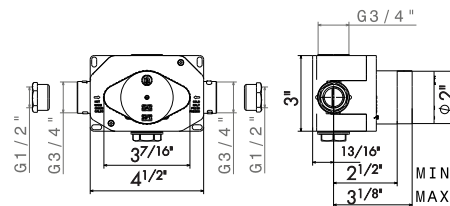

Universal concealed body.

27890

00 Neutral