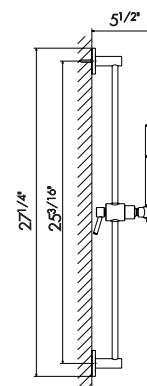

Complete shower set, with brass hand shower, LL. 150 cm PVC flexible. **Without wall union.**

67556

- 21** Chrome
- 01** Colour
- 31** Brushed
- 58** Glossy PVD
- 59** Brushed PVD
- 61** Glossy gold
- M0** Exclusive metal