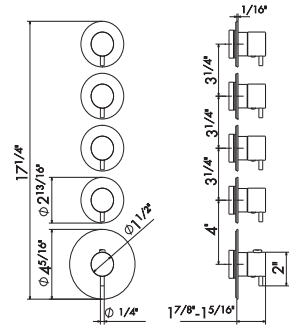

67601E

Concealed thermostatic multifunction selectors with 4-way out. 3/4" connections. Multiple cover plates.

- **21** Chrome
- **01** Colour
- **31** Brushed
- **58** Glossy PVD
- **59** Brushed PVD
- **61** Glossy gold
- **M0** Exclusive metal