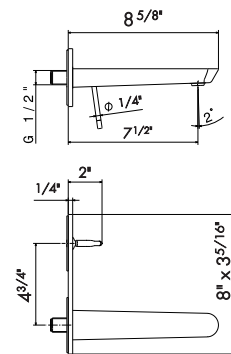

27855

Concealed part for:
68428E - 68430E - 68429E - 68431E.

- **00** Neutral