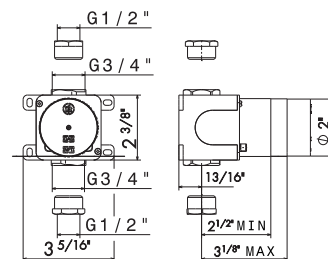

Universal concealed body for stop valves with 3/4" connections with adapters to 1/2".

27891

00 Neutral