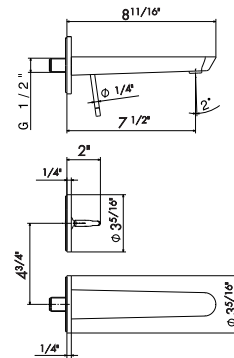

68429E

External parts.

- **21** Chrome
- **01** Colour
- **05** Chrome - Colour
- **31** Brushed
- **58** Glossy PVD
- **59** Brushed PVD
- **61** Glossy gold
- **M2** Exclusive metal - Matt black