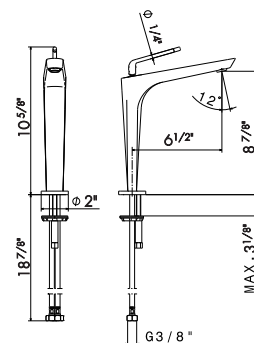

BASIN MIXERS

68412

Single lever basin mixer **without pop-up waste set.**
3/8" female connection hoses.

- **21** Chrome
- **01** Colour
- **05** Chrome - Colour
- **31** Brushed
- **58** Glossy PVD
- **59** Brushed PVD
- **61** Glossy gold
- **M2** Exclusive metal - Matt black

68410

Single lever basin mixer **with 1 1/4 pop-up waste set.**
3/8" female connection hoses.

- **21** Chrome
- **01** Colour
- **05** Chrome - Colour
- **31** Brushed
- **58** Glossy PVD
- **59** Brushed PVD
- **61** Glossy gold
- **M2** Exclusive metal - Matt black

68415

Single lever mixer, **high version** for above counter basin,
without pop-up waste set. 3/8" female connection hoses.

- **21** Chrome
- **01** Colour
- **05** Chrome - Colour
- **31** Brushed
- **58** Glossy PVD
- **59** Brushed PVD
- **61** Glossy gold
- **M2** Exclusive metal - Matt black

BIDET MIXER

68425

Single lever bidet mixer **with 1 1/4 pop-up waste set.**
3/8" female connection hoses.

- **21** Chrome
- **01** Colour
- **05** Chrome - Colour
- **31** Brushed
- **58** Glossy
- **59** Brushed PVD
- **61** Glossy gold
- **M2** Exclusive metal - Matt black