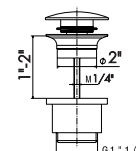

FREE DRAINS

1" 1/4 free drain. **H. min 1" - max 2"**.

227

- 21** Chrome
- 01** Colour
- 31** Brushed
- 58** PVD
- 59** Brushed PVD
- 61** Glossy Gold
- M0** Exclusive Metal

1" 1/4 free drain. **H. min 5/8" - max 2 2/3"**.