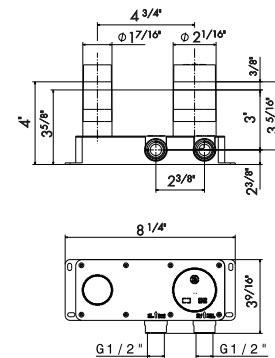

27855

Concealed part for:
68428E - 68430E - 68429E - 68431E.

- 00** Neutral

CONCEALED THERMOSTATIC MIXER

2 ways out thermostatic concealed mixer, **with one handle for temperature control and one handle diverter with flow regulator with stop.**
 3/4" inlets with adapter to 1/2". 1/2" outlets.