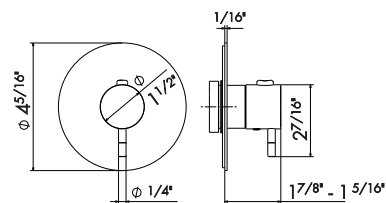

CONCEALED THERMOSTATIC MIXER

Thermostatic concealed mixer, to combine with a stop valve or a diverter with stop. 3/4" inlets and outlets with adapters to 1/2".

External parts.

- **21** Chrome
- **01** Colour
- **05** Chrome - Colour
- **31** Brushed
- **58** Glossy PVD
- **59** Brushed PVD
- **61** Glossy gold
- **M2** Exclusive metal - Matt black

67687E

Universal concealed body.

27890

00 Neutral

CONCEALED THERMOSTATIC MIXER

Concealed stop valve with 3/4" connections with adapters to 1/2" with adapters to 1/2".

- **21** Chrome
- **01** Colour
- **31** Brushed
- **58** Glossy PVD
- **59** Brushed PVD
- **61** Glossy gold

67606E

Universal concealed body 4-way with stop (1-in / 3-out).
To use with concealed thermostatic shower mixers.
1/2" Inlet and 1/2" outlets.

27892

00 Neutral

Universal concealed body for stop valves with 3/4" connections with adapters to 1/2".

27891

00 Neutral