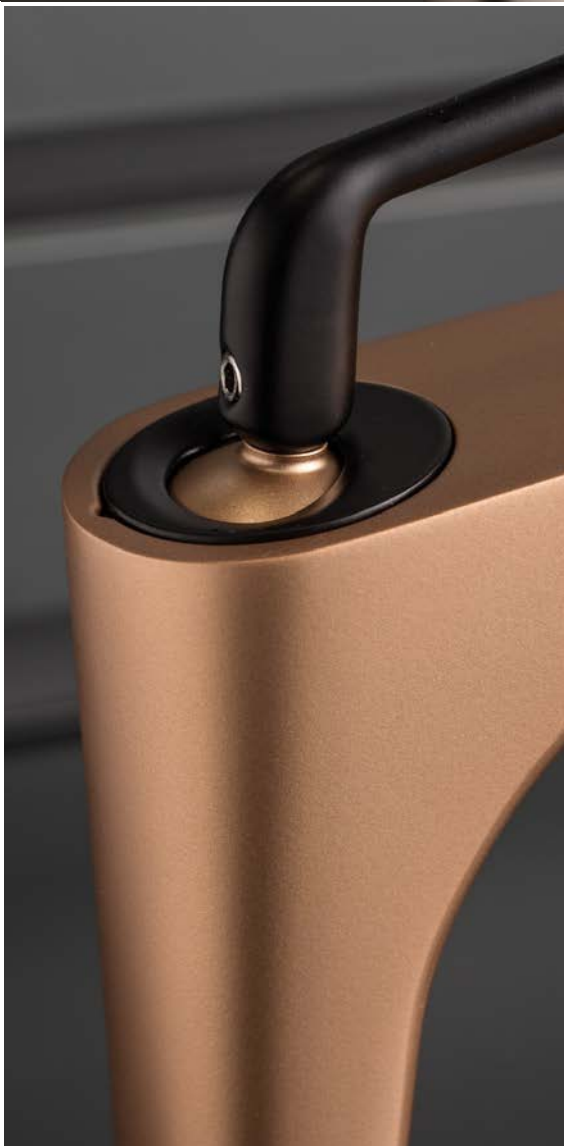

M0.070
TITANIUM SATIN

M0.071
GOLD SATIN

M0.073
TITANIUM GLOSSY

M0.074
GOLD GLOSSY

58.061
COPPER BRONZE

58.062
GREY SEVEN

58.063
GUN METAL

59.064
BRUSHED GUN METAL

59.065
BRUSHED SKY CHROME

59.066
BRUSHED STAINLESS STEEL

PVD

PVD (Physical Vapor Deposition)
It's a treatment based on the vacuum deposition of thin films.
It's a refined and durable covering, its outstanding features represent true plus-points for the products: it significantly reduces the bacterial load making its surface hygienic and easy to clean, it is also abrasion resistant and offers colour fastness.