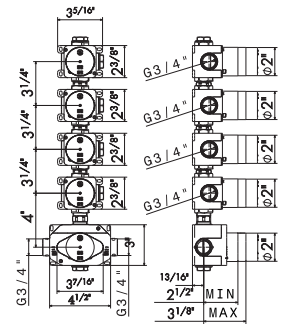

4 FUNCTION THERMOSTATIC MIXERS

67604E

Concealed thermostatic multifunction selectors with 4-way out. 3/4" connections. Single plate.

- **21** Chrome
- **01** Colour
- **31** Brushed
- **58** Glossy PVD
- **59** Brushed PVD
- **61** Glossy gold
- **M0** Exclusive metal

67601E

Concealed thermostatic multifunction selectors with 4-way out. 3/4" connections. Multiple cover plates.

- **21** Chrome
- **01** Colour
- **31** Brushed
- **58** Glossy PVD
- **59** Brushed PVD
- **61** Glossy gold
- **M0** Exclusive metal

27878

Universal concealed body for concealed thermostatic multifunction selectors with 4-way out. 3/4" connections. WITHOUT EXTERNAL PARTS.

- **00** Neutral