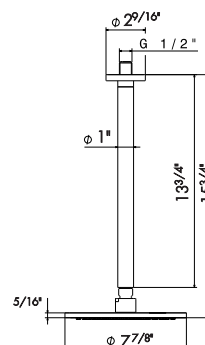

SHOWER COLLECTION

67793

- **21** Chrome
- **01** Colour
- **31** Brushed
- **58** Glossy PVD
- **59** Brushed PVD
- **61** Glossy gold
- **M0** Exclusive metal

Brass ceiling round head shower with raining jet.

67794

- **21** Chrome
- **01** Colour
- **31** Brushed
- **58** Glossy PVD
- **59** Brushed PVD
- **61** Glossy gold
- **M0** Exclusive metal

Complete shower set, with brass hand shower, LL. 150 cm PVC flexible. **Without wall union.**

67556

- **21** Chrome
- **01** Colour
- **31** Brushed
- **58** Glossy PVD
- **59** Brushed PVD
- **61** Glossy gold
- **M0** Exclusive metal