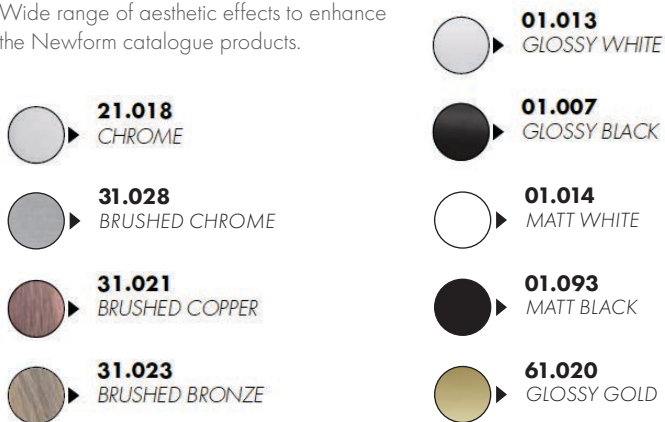

*M2 finishes = Exclusive metal with matt black details.

PVD

PVD (Physical Vapor Deposition)
It's a treatment based on the vacuum deposition of thin films. It's a refined and durable covering, its outstanding features represent true plus-points for the products: it significantly reduces the bacterial load making its surface hygienic and easy to clean, it is also abrasion resistant and offers colour fastness.

NEWFORM FINISHES

Wide range of aesthetic effects to enhance the Newform catalogue products.

NEWFORM COLOURS

Wide array of aesthetic effects to complete the Newform products catalogue. The elegance of chrome coupled with the coloring only of the top lever and spout in Lime, Coffee, Lemon, White and Black shades creates a dynamic and young environment.