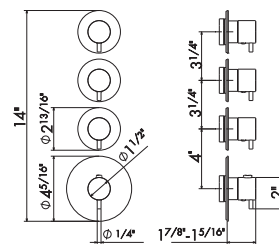

67600E

Concealed thermostatic multifunction selectors with 3-way out. 3/4" connections. Multiple cover plates.

- 21 Chrome
- 01 Colour
- 31 Brushed
- 58 Glossy PVD
- 59 Brushed PVD
- 61 Glossy gold
- M0 Exclusive metal