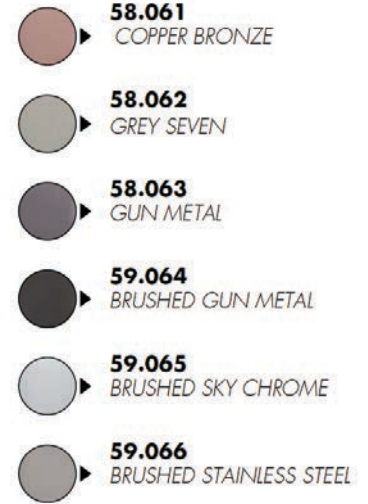

NEWFORM FINISHES

Wide range of aesthetic effects to enhance the Newform catalogue products.

NEWFORM COLOURS

Wide array of aesthetic effects to complete the Newform products catalogue. The elegance of chrome coupled with the coloring only of the top lever and spout in Lime, Coffee, Lemon, White and Black shades creates a dynamic and young environment.