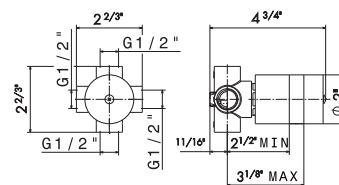

Universal concealed body 4-way with stop (1-in / 3-out).
To use with concealed thermostatic shower mixers.
1/2" Inlet and 1/2" outlets.

27892

00 Neutral