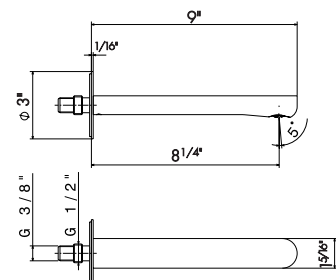

Wall spout **for basin group** (mod. 69430E) with 1/2" connection.

69438

- 21 Chrome
- 01 Colour
- 05 Chrome - Colour
- M0 Exclusive metal

CERTIFIED QUALITY SYSTEM

Newform's first priority is to create high quality products, conceived carefully in every single detail and produced only with first quality materials, a method recognised by UNI-EN ISO 9001 standards for design and production of sanitary taps and bathroom accessories.