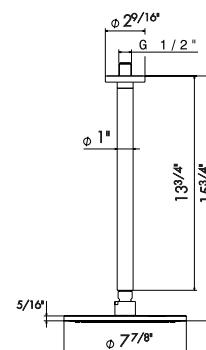

SHOWER HEADS

67793

21 Chrome
01 Colour
MO Exclusive metal

Stainless steel ceiling round head shower with raining jet, Ø 200 mm.

67794

21 Chrome
01 Colour
MO Exclusive metal

67702

21 Chrome
01 Colour
MO Exclusive metal

Stainless steel ceiling round head shower with raining jet, Ø 300 mm.

67749

21 Chrome
01 Colour
MO Exclusive metal