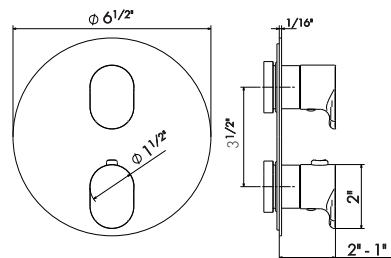

27885

Universal concealed body.

- **00** Neutral