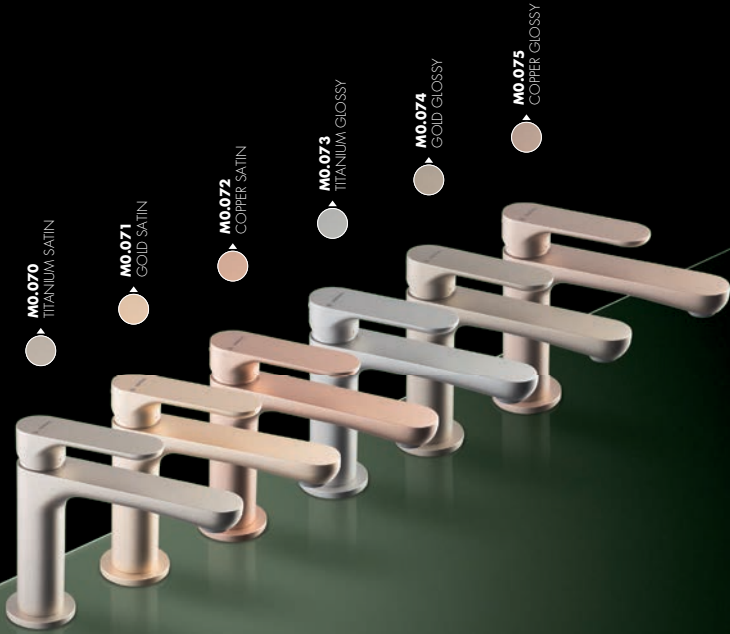

05.013
CHROME - WHITE

05.007
CHROME - BLACK

05.033
CHROME - LIME

05.034
CHROME - LEMON

05.035
CHROME - COFFEE

EXCLUSIVE METAL

EXCLUSIVE METAL

It's an innovative finish that combines elegant aesthetic solutions with state-of-the-art technological performance. With low light reflectivity, its surface is extremely opaque, anti-fingerprint and highly resistant to scratches and abrasion.