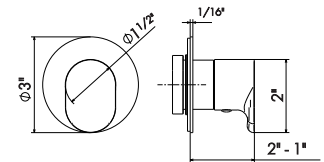

External parts.

- 21** Chrome
- 01** Colour
- 05** Chrome - Colour
- M0** Exclusive metal

67636E

Universal concealed body 4-way with stop (1-in / 3-out).
To use with concealed thermostatic shower mixers.
1/2" Inlet and 1/2" outlets.