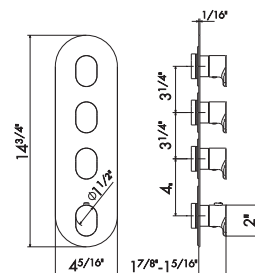

3 FUNCTION THERMOSTATIC MIXERS

67633E

Concealed thermostatic multifunction selectors with 3-way out. 3/4" connections. Single cover plate.

- **21** Chrome
- **01** Colour
- **05** Chrome - Colour
- **M0** Exclusive metal