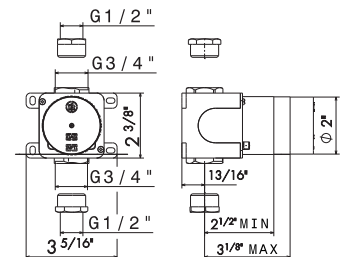

- 00** Neutral

27892

Universal concealed body for stop valves with 3/4" connections with adapters to 1/2".

- 00** Neutral

27891

3 FUNCTION THERMOSTATIC MIXERS

67633E

Concealed thermostatic multifunction selectors with 3-way out. 3/4" connections. Single cover plate.