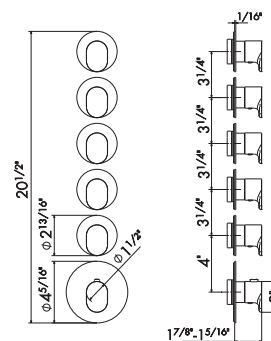

- 21** Chrome
- 01** Colour
- 05** Chrome - Colour
- M0** Exclusive metal

67632E

Concealed thermostatic multifunction selectors with 5-way out. 3/4" connections. Multiple cover plates.

- 21** Chrome
- 01** Colour
- 05** Chrome - Colour
- M0** Exclusive metal