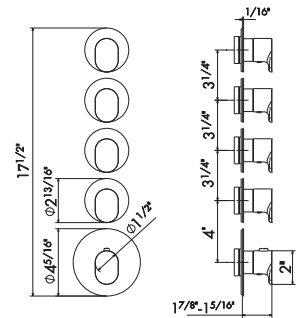

- 21** Chrome
- 01** Colour
- 05** Chrome - Colour
- M0** Exclusive metal

67631E

Concealed thermostatic multifunction selectors with 4-way out. 3/4" connections. Multiple cover plates.

- 21** Chrome
- 01** Colour
- 05** Chrome - Colour
- M0** Exclusive metal