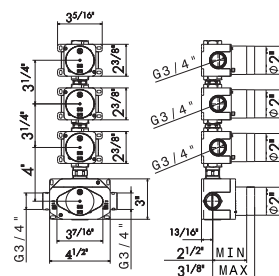

3 FUNCTION THERMOSTATIC MIXERS

67633E

Concealed thermostatic multifunction selectors with 3-way out. 3/4" connections. Single cover plate.

- **21** Chrome
- **01** Colour
- **05** Chrome - Colour
- **M0** Exclusive metal

67630E

Concealed thermostatic multifunction selectors with 3-way out. 3/4" connections. Multiple cover plates.

- **21** Chrome
- **01** Colour
- **05** Chrome - Colour
- **M0** Exclusive metal

27877

Universal concealed body for concealed thermostatic multifunction selectors with 3-way out. 3/4" connections. WITHOUT EXTERNAL PARTS.

- **00** Neutral