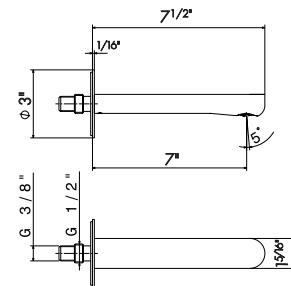

Wall spout **for basin group** (mod. 69430E) with 1/2" connection.

69438

- 21 Chrome
- 01 Colour
- 05 Chrome - Colour
- M0 Exclusive metal

CERTIFIED QUALITY SYSTEM

Newform's first priority is to create high quality products, conceived carefully in every single detail and produced only with first quality materials, a method recognised by UNI-EN ISO 9001 standards for design and production of sanitary taps and bathroom accessories.