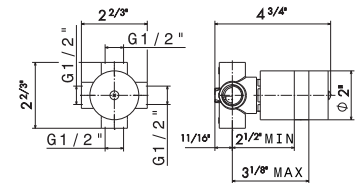

Universal concealed body for stop valves with 3/4" connections with adapters to 1/2".

- **00** Neutral

27891