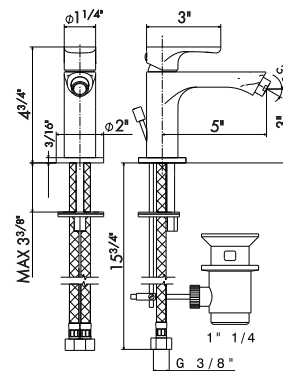

- 21** Chrome
- 01** Colour
- 05** Chrome - Colour
- M0** Exclusive metal

BIDET MIXER

Single lever bidet mixer **with 1"1/4 pop-up waste set**.
3/8" female connection hoses.

69425

- 21** Chrome
- 01** Colour
- 05** Chrome - Colour
- M0** Exclusive metal