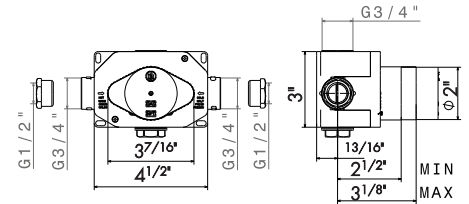

Universal concealed body.

- **00** Neutral

27890