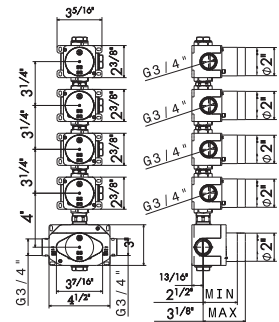

4 FUNCTION THERMOSTATIC MIXERS

67634E

Concealed thermostatic multifunction selectors with 4-way out. 3/4" connections. Single plate.

- **21** Chrome
- **01** Colour
- **05** Chrome - Colour
- **M0** Exclusive metal

67631E

Concealed thermostatic multifunction selectors with 4-way out. 3/4" connections. Multiple cover plates.

- **21** Chrome
- **01** Colour
- **05** Chrome - Colour
- **M0** Exclusive metal

27878

Universal concealed body for concealed thermostatic multifunction selectors with 4-way out. 3/4" connections. WITHOUT EXTERNAL PARTS.

- **00** Neutral