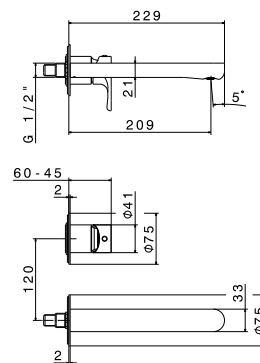

Concealed part for 69428E - 69430E.

27852

- **00** Neutral