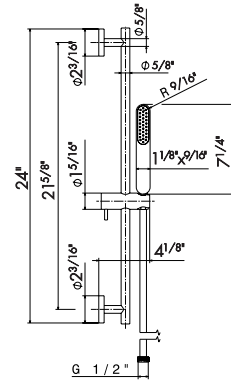

Complete shower set with ABS hand shower and LL 150 cm PVC flexible, **without wall union**.

69456

- 21 Chrome
- 01 Colour
- M0 Exclusive metal

Complete bath group with fixed shower holder, PVC flexible and ABS hand shower.

69440C

- 21 Chrome
- 01 Colour
- 05 Chrome - Colour
- M0 Exclusive metal