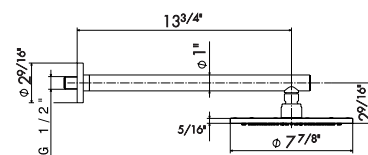

27879

Universal concealed body for concealed thermostatic multifunction selectors with 5-way out. 3/4" connections. WITHOUT EXTERNAL PARTS.

- 00** Neutral

SHOWER HEADS

Brass wall round head shower with raining jet.