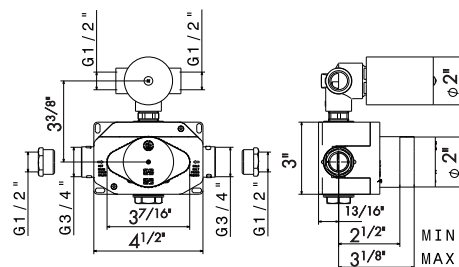

CONCEALED THERMOSTATIC MIXER

1-way out thermostatic concealed mixer, with one handle for temperature control and one handle for water supply and flow regulation. 3/4" connections with adapters to 1/2".

67638E

External parts.

- **21** Chrome
- **01** Colour
- **05** Chrome - Colour
- **M0** Exclusive metal

27885

Universal concealed body.

- **00** Neutral

2 ways out thermostatic concealed mixer, with one handle for temperature control and one handle diverter with flow regulator with stop. 3/4" inlets with adapter to 1/2". 1/2" outlets.

27886

Universal concealed body.

- **00** Neutral