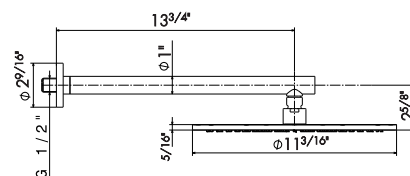

67794

21 Chrome
01 Colour
MO Exclusive metal

Stainless steel wall round head shower with raining jet, Ø 300 mm.