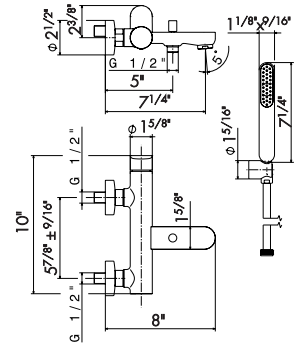

Complete set of: deck mounted mixer, spout, diverter, complete hand shower set.

69482C

- 21 Chrome
- 01 Colour
- 05 Chrome - Colour
- M0 Exclusive metal