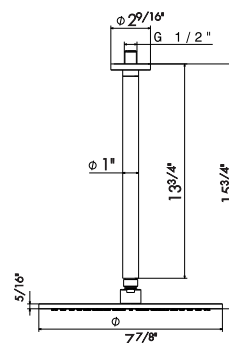

67749

21 Chrome
01 Colour
MO Exclusive metal