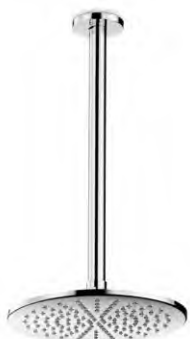

- 21** Chrome
- 01** Colour
- 05** Chrome - Colour
- M0** Exclusive metal

67632E

Concealed thermostatic multifunction selectors with 5-way out. 3/4" connections. Multiple cover plates.

- 21** Chrome
- 01** Colour
- 05** Chrome - Colour
- M0** Exclusive metal

27879

Universal concealed body for concealed thermostatic multifunction selectors with 5-way out. 3/4" connections. WITHOUT EXTERNAL PARTS.

- 00** Neutral

SHOWER HEADS

Brass wall round head shower with raining jet.

67793

21 Chrome
01 Colour
MO Exclusive metal

Stainless steel ceiling round head shower with raining jet, Ø 200 mm.

67794

21 Chrome
01 Colour
MO Exclusive metal

Stainless steel wall round head shower with raining jet, Ø 300 mm.

67702

21 Chrome
01 Colour
MO Exclusive metal

Stainless steel ceiling round head shower with raining jet, Ø 300 mm.

67749

21 Chrome
01 Colour
MO Exclusive metal

Complete shower set with ABS hand shower and LL 150 cm PVC flexible, **without wall union**.