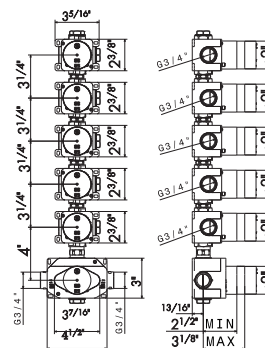

27879

Universal concealed body for concealed thermostatic multifunction selectors with 5-way out. 3/4" connections. WITHOUT EXTERNAL PARTS.

- **00** Neutral