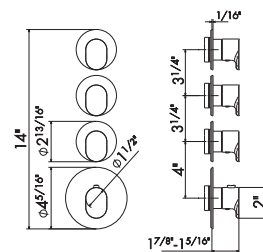

- 21** Chrome
- 01** Colour
- 05** Chrome - Colour
- M0** Exclusive metal

67630E

Concealed thermostatic multifunction selectors with 3-way out. 3/4" connections. Multiple cover plates.

- 21** Chrome
- 01** Colour
- 05** Chrome - Colour
- M0** Exclusive metal