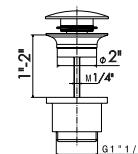

SINGLE LEVER WALL MIXER GROUP

External part basin group consisting of: single lever wall mixer **without pop-up waste set.**

69428E

- **21** Chrome
- **01** Colour
- **05** Chrome - Colour
- **M0** Exclusive metal

Basin group consisting of: single lever wall mixer, **without pop-up waste set.**

69430E

- **21** Chrome
- **01** Colour
- **05** Chrome - Colour
- **M0** Exclusive metal

Concealed part for 69428E - 69430E.

27852

- **00** Neutral

FREE DRAINS

1" 1/4 free drain. **H. min 1" - max 2"**.

227

- **21** Chrome
- **01** Colour
- **31** Brushed
- **58** PVD
- **59** Brushed PVD
- **61** Glossy Gold
- **M0** Exclusive Metal

1" 1/4 free drain. **H. min 5/8" - max 2 2/3"**.

230

- **21** Chrome
- **01** Colour
- **31** Brushed
- **58** PVD
- **59** Brushed PVD
- **61** Glossy Gold
- **M0** Exclusive Metal