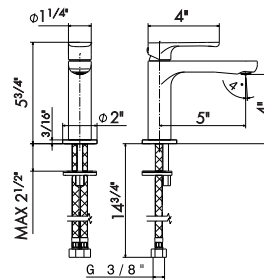

BASIN MIXERS

Single lever basin mixer **without pop-up waste set**.
3/8" female connection hoses.

69412

- 21** Chrome
- 01** Colour
- 05** Chrome - Colour
- M0** Exclusive metal

Single lever basin mixer **with 1"1/4 pop-up waste set**.
3/8" female connection hoses.