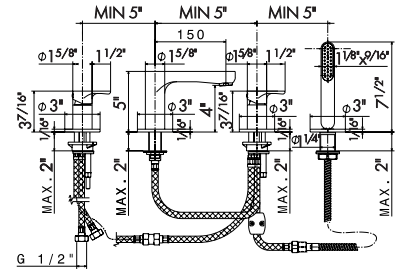

Wall spout **for basin group** (mod. 69428E) with 1/2" connection.

69437

- 21 Chrome
- 01 Colour
- 05 Chrome - Colour
- M0 Exclusive metal