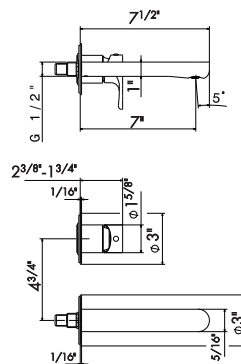

Basin group consisting of: single lever wall mixer, **without pop-up waste set.**

69430E

- **21** Chrome
- **01** Colour
- **05** Chrome - Colour
- **M0** Exclusive metal