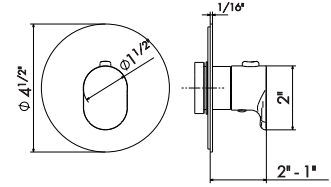

Universal concealed body.

- **00** Neutral

27890