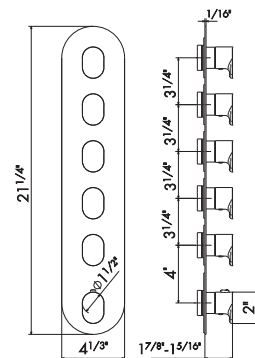

5 FUNCTION THERMOSTATIC MIXERS

67635E

Concealed thermostatic multifunction selectors with 5-way out. 3/4" connections. Single cover plate.

- **21** Chrome
- **01** Colour
- **05** Chrome - Colour
- **M0** Exclusive metal