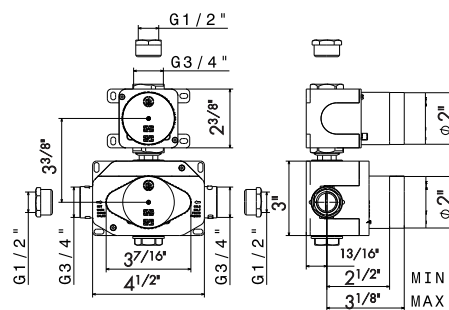

67638E

External parts.

- 21** Chrome
- 01** Colour
- 05** Chrome - Colour
- M0** Exclusive metal

27885

Universal concealed body.

- 00** Neutral

2 ways out thermostatic concealed mixer, with one handle for temperature control and one handle diverter with flow regulator with stop. 3/4" inlets with adapter to 1/2". 1/2" outlets.