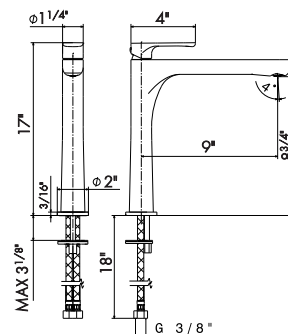

BASIN MIXERS

Single lever basin mixer **without pop-up waste set**.
3/8" female connection hoses.

69412

- **21** Chrome
- **01** Colour
- **05** Chrome - Colour
- **M0** Exclusive metal

Single lever basin mixer **with 1"1/4 pop-up waste set**.
3/8" female connection hoses.

69410

- **21** Chrome
- **01** Colour
- **05** Chrome - Colour
- **M0** Exclusive metal

Single lever mixer, **high version** for above counter basin.
Without pop-up waste set. 3/8" female connection hoses.

69415

- **21** Chrome
- **01** Colour
- **05** Chrome - Colour
- **M0** Exclusive metal

BIDET MIXER

Single lever bidet mixer **with 1"1/4 pop-up waste set**.
3/8" female connection hoses.

69425

- **21** Chrome
- **01** Colour
- **05** Chrome - Colour
- **M0** Exclusive metal