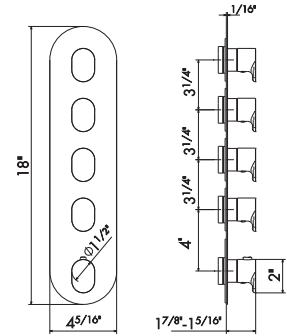

4 FUNCTION THERMOSTATIC MIXERS

67634E

Concealed thermostatic multifunction selectors with 4-way out. 3/4" connections. Single plate.

- **21** Chrome
- **01** Colour
- **05** Chrome - Colour
- **M0** Exclusive metal