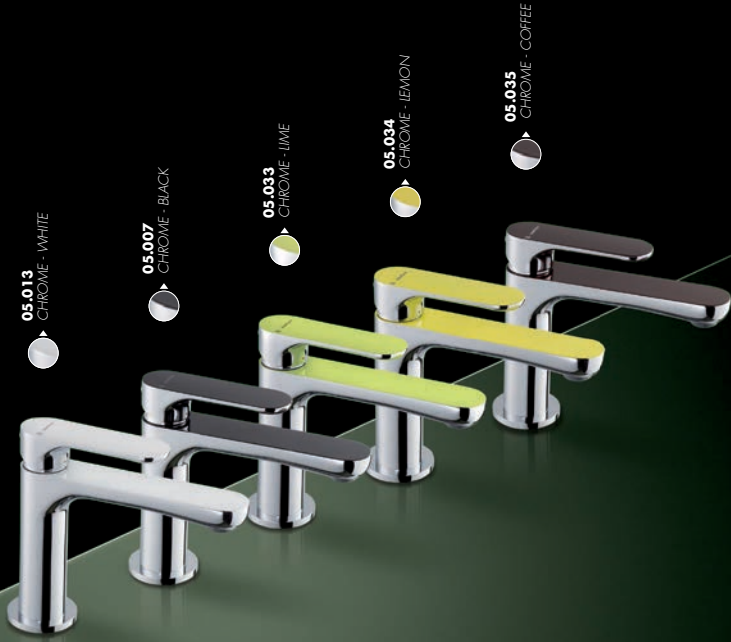

NEWFORM COLOURS

NEWFORM COLOURS

Wide array of aesthetic effects to complete the Newform products catalogue. The elegance of chrome coupled with the coloring only of the top lever and spout in Lime, Coffee, Lemon, White and Black shades creates a dynamic and young environment.