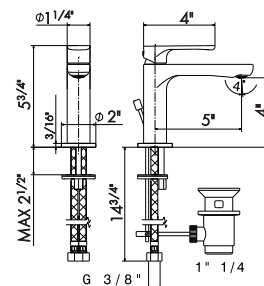

Single lever mixer, **high version** for above counter basin.
Without pop-up waste set. 3/8" female connection hoses.

69415

- **21** Chrome
- **01** Colour
- **05** Chrome - Colour
- **M0** Exclusive metal