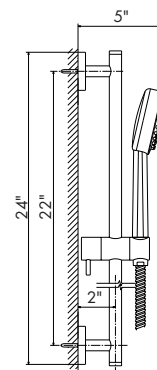

60658

21 Chrome
31 Brushed

FREE DRAINS

1" 1/4 free drain. **H. min 1" - max 2"**.

21 Chrome
01 Colour
31 Brushed
58 PVD
59 Brushed PVD
61 Glossy Gold
M0 Exclusive Metal

227

1" 1/4 free drain. **H. min 5/8" - max 2 2/3"**.