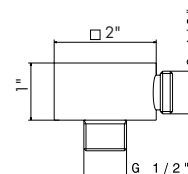

65771

21 Chrome
31 Brushed

Bath group consisting of: concealed single lever bath mixer with automatic diverter, wall spout and shower set.
With concealed parts.

65782C

21 Chrome
31 Brushed

Complete set of: deck mounted mixer, spout, diverter and complete shower set.

65784E

21 Chrome
31 Brushed

Floor mounted bath group, with mixer, diverter and shower set.

27819

00 Neutral

Concealed part for 65784E.

5699

21 Chrome
31 Brushed

Wall union.