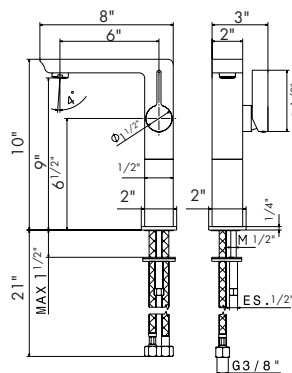

65732

Single lever wall basin mixer, with concealed parts, **without
pop-up waste set**.

21 Chrome
31 Brushed