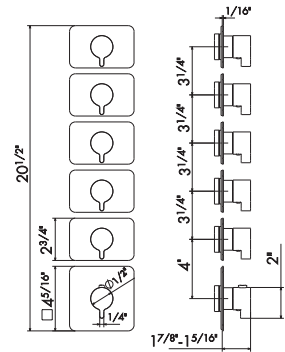

67612E

Concealed thermostatic multifunction selectors with 5-way out. 3/4" connections. Multiple cover plates.

21 Chrome
31 Brushed