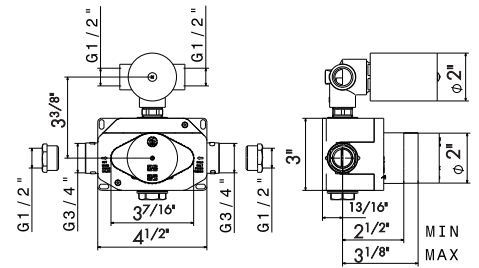

67618E

External parts.

21 Chrome
31 Brushed

27886

Universal concealed body.

00 Neutral

1-way out thermostatic concealed mixer, **with one handle for temperature control and one handle for water supply and flow regulation.** 3/4" connections with adapters to 1/2".