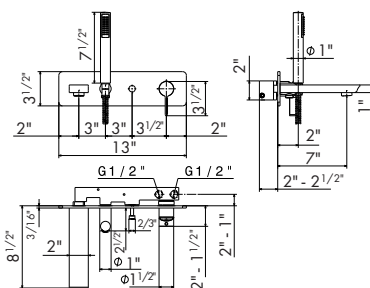

65782C

21 Chrome
31 Brushed

Complete set of: deck mounted mixer, spout, diverter and complete shower set.