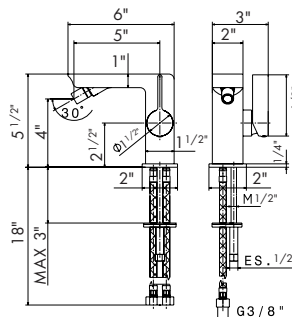

BASIN MIXERS

65710

Single lever basin mixer **without pop-up waste set**.
3/8" female connection hoses.

21 Chrome
31 Brushed

65713

Single lever mixer, **high version** for above counter basin,
without pop-up waste set. 3/8" female connection
hoses.

21 Chrome
31 Brushed

65732

Single lever wall basin mixer, with concealed parts, **without
pop-up waste set**.

21 Chrome
31 Brushed

BIDET MIXER

65725

Single lever bidet mixer **without pop-up waste set**.
3/8" female connection hoses.

21 Chrome
31 Brushed