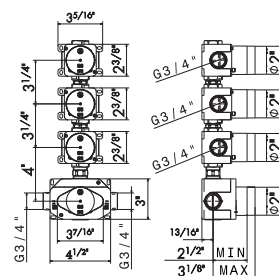

- 21** Chrome
- 31** Brushed

27877

Universal concealed body for concealed thermostatic multifunction selectors with 3-way out. 3/4" connections. WITHOUT EXTERNAL PARTS.

- 00** Neutral

4 FUNCTION THERMOSTATIC MIXERS

67614E

Concealed thermostatic multifunction selectors with 4-way out. 3/4" connections. Single plate.

21 Chrome
31 Brushed

67611E

Concealed thermostatic multifunction selectors with 4-way out. 3/4" connections. Multiple cover plates.