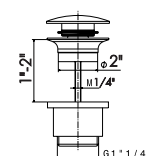

SHOWER COLLECTION

Stainless steel wall head shower with raining jet, supplied with special 1/2" connection to built-in.

480

21 Chrome
31 Brushed

Complete shower set with ABS hand shower and LL.150 cm PVC flexible, **without wall union.**

61356

21 Chrome
31 Brushed

Complete shower set with ABS hand shower and LL.150 cm PVC flexible, **without wall union.**

60658

21 Chrome
31 Brushed

FREE DRAINS

1" 1/4 free drain. **H. min 1" - max 2"**.

21 Chrome
01 Colour
31 Brushed
58 PVD
59 Brushed PVD
61 Glossy Gold
M0 Exclusive Metal

227

1" 1/4 free drain. **H. min 5/8" - max 2 2/3"**.

21 Chrome
01 Colour
31 Brushed
58 PVD
59 Brushed PVD
61 Glossy Gold
M0 Exclusive Metal

230