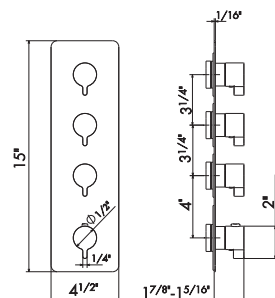

67616E

External parts.

21 Chrome
31 Brushed

27892

*Universal concealed body 4-way with stop (1-in / 3-out).
To use with concealed thermostatic shower mixers.
1/2" Inlet and 1/2" outlets.*

00 Neutral

27891

Universal concealed body for stop valves with 3/4" connections with adapters to 1/2".

00 Neutral

3 FUNCTION THERMOSTATIC MIXERS

67613E

Concealed thermostatic multifunction selectors with 3-way out. 3/4" connections. Single cover plate.

- 21** Chrome
- 31** Brushed

67610E

Concealed thermostatic multifunction selectors with 3-way out. 3/4" connections. Multiple cover plates.