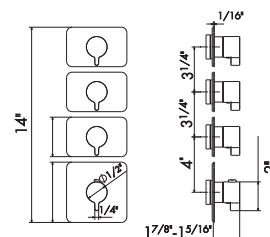

67610E

Concealed thermostatic multifunction selectors with 3-way out. 3/4" connections. Multiple cover plates.

- **21** Chrome
- **31** Brushed