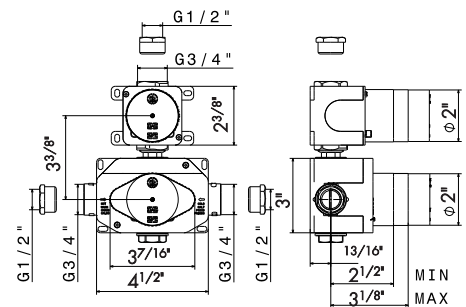

CONCEALED THERMOSTATIC MIXER

2 ways out thermostatic concealed mixer, **with one handle for temperature control and one handle diverter with flow regulator with stop.** 3/4" inlets with adapter to 1/2". 1/2" outlets.

67618E

External parts.

21 Chrome
31 Brushed

27886

Universal concealed body.

00 Neutral

1-way out thermostatic concealed mixer, **with one handle for temperature control and one handle for water supply and flow regulation.** 3/4" connections with adapters to 1/2".

27885

Universal concealed body.

00 Neutral