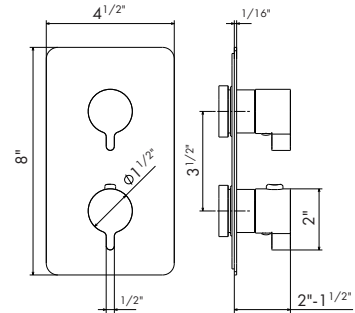

CONCEALED THERMOSTATIC MIXER

2 ways out thermostatic concealed mixer, **with one handle for temperature control and one handle diverter with flow regulator with stop.** 3/4" inlets with adapter to 1/2". 1/2" outlets.

67618E

External parts.

21 Chrome
31 Brushed

27886

Universal concealed body.

00 Neutral

1-way out thermostatic concealed mixer, **with one handle for temperature control and one handle for water supply and flow regulation.** 3/4" connections with adapters to 1/2".

27885

Universal concealed body.

00 Neutral