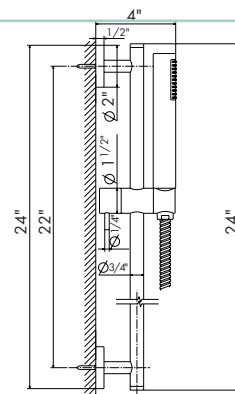

480

21 Chrome
31 Brushed

Complete shower set with ABS hand shower and LL.150 cm PVC flexible, **without wall union.**