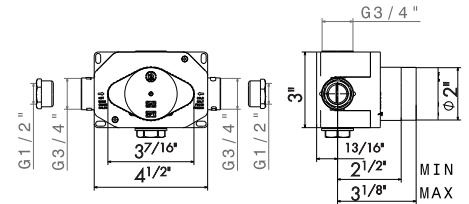

External parts.

21 Chrome
31 Brushed

27890

Universal concealed body.

00 Neutral

CONCEALED THERMOSTATIC MIXER

3 ways out concealed diverter with stop. To use with concealed thermostatic or mixer. 1/2" inlet and 1/2" outlets.