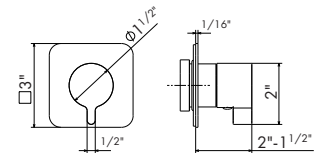

27892

*Universal concealed body 4-way with stop (1-in / 3-out).
To use with concealed thermostatic shower mixers.
1/2" Inlet and 1/2" outlets.*

00 Neutral