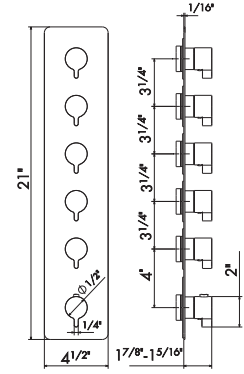

5 FUNCTION THERMOSTATIC MIXERS

67615E

Concealed thermostatic multifunction selectors with 5-way out. 3/4" connections. Single cover plate.

21 Chrome
31 Brushed