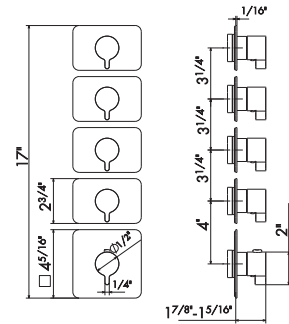

67611E

Concealed thermostatic multifunction selectors with 4-way out. 3/4" connections. Multiple cover plates.

21 Chrome
31 Brushed