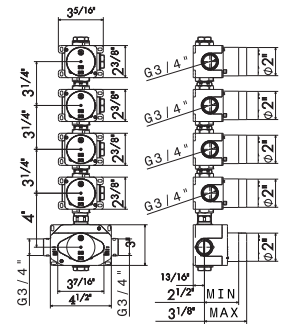

21 Chrome
31 Brushed

27878

Universal concealed body for concealed thermostatic multifunction selectors with 4-way out. 3/4" connections. WITHOUT EXTERNAL PARTS.

00 Neutral

5 FUNCTION THERMOSTATIC MIXERS

67615E