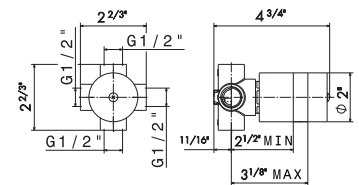

67616E

External parts.

21 Chrome
31 Brushed

27892

*Universal concealed body 4-way with stop (1-in / 3-out).
To use with concealed thermostatic shower mixers.
1/2" Inlet and 1/2" outlets.*

00 Neutral

27891

Universal concealed body for stop valves with 3/4" connections with adapters to 1/2".