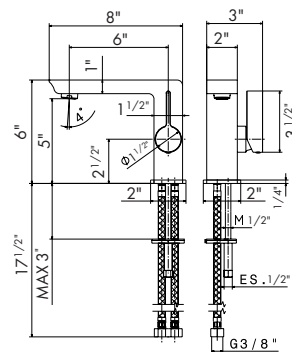

LIBERA

BASIN MIXERS

65710

Single lever basin mixer **without pop-up waste set**.
3/8" female connection hoses.

21 Chrome
31 Brushed

65713

Single lever mixer, **high version** for above counter basin,
without pop-up waste set. 3/8" female connection
hoses.