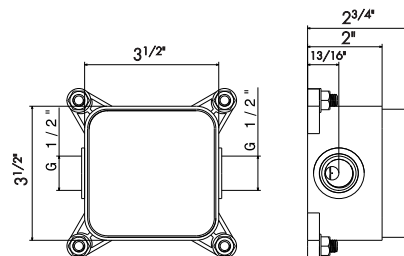

Concealed part for 65784E.

5699

21 Chrome
31 Brushed

Wall union.

CERTIFIED QUALITY SYSTEM

Newform's first priority is to create high quality products, conceived carefully in every single detail and produced only with first quality materials, a method recognised by UNI-EN ISO 9001 standards for design and production of sanitary taps and bathroom accessories.