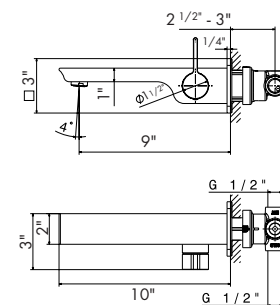

BASIN MIXERS

65710

Single lever basin mixer **without pop-up waste set**.
3/8" female connection hoses.

21 Chrome
31 Brushed

65713

Single lever mixer, **high version** for above counter basin,
without pop-up waste set. 3/8" female connection
hoses.

21 Chrome
31 Brushed

65732

Single lever wall basin mixer, with concealed parts, **without
pop-up waste set**.

21 Chrome
31 Brushed

BIDET MIXER

65725

Single lever bidet mixer **without pop-up waste set**.
3/8" female connection hoses.

21 Chrome
31 Brushed