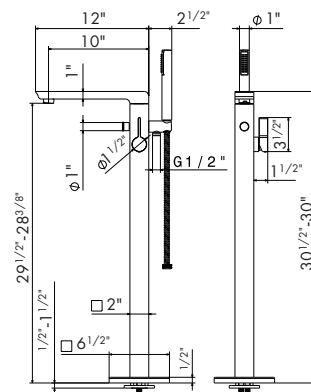

27819

00 Neutral

Concealed part for 65784E.