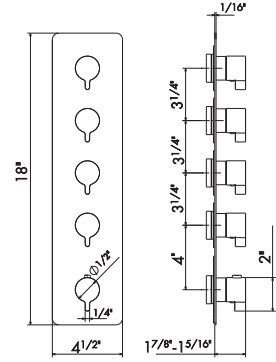

4 FUNCTION THERMOSTATIC MIXERS

67614E

Concealed thermostatic multifunction selectors with 4-way out. 3/4" connections. Single plate.

21 Chrome
31 Brushed