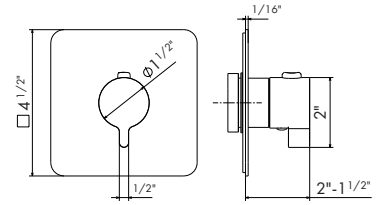

CONCEALED THERMOSTATIC MIXER

Thermostatic concealed mixer, to combine with a stop valve or a diverter with stop. 3/4" inlets and outlets with adapters to 1/2".

67617E

External parts.

21 Chrome
31 Brushed

27890

Universal concealed body.

00 Neutral

CONCEALED THERMOSTATIC MIXER

3 ways out concealed diverter with stop. To use with concealed thermostatic or mixer. 1/2" inlet and 1/2" outlets.

67616E

External parts.

21 Chrome
31 Brushed

27892

*Universal concealed body 4-way with stop (1-in / 3-out).
To use with concealed thermostatic shower mixers.
1/2" Inlet and 1/2" outlets.*

00 Neutral

27891

Universal concealed body for stop valves with 3/4" connections with adapters to 1/2".

00 Neutral