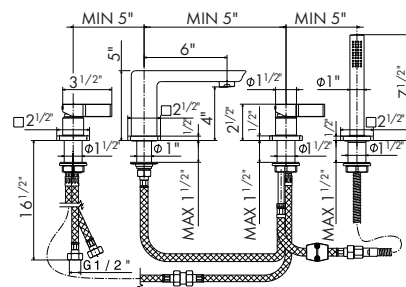

65784E

21 Chrome
31 Brushed

Floor mounted bath group, with mixer, diverter and shower set.