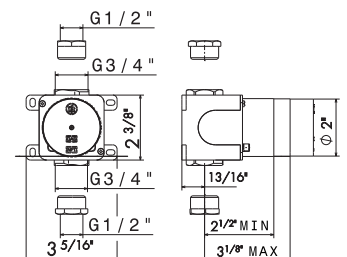

27891

Universal concealed body for stop valves with 3/4" connections with adapters to 1/2".

00 Neutral