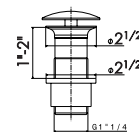

60658

21 Chrome
31 Brushed

FREE DRAINS

1" 1/4 free drain. **H. min 1" - max 2"**.

21 Chrome
01 Colour
31 Brushed
58 PVD
59 Brushed PVD
61 Glossy Gold
M0 Exclusive Metal

227

1" 1/4 free drain. **H. min 5/8" - max 2 2/3"**.