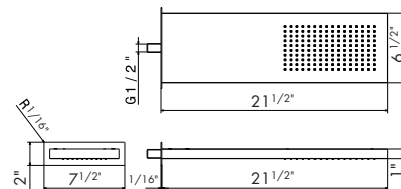

21 Chrome
31 Brushed

27879

Universal concealed body for concealed thermostatic multifunction selectors with 5-way out. 3/4" connections. WITHOUT EXTERNAL PARTS.

00 Neutral

SHOWER COLLECTION

Stainless steel wall head shower with raining jet, supplied with special 1/2" connection to built-in.