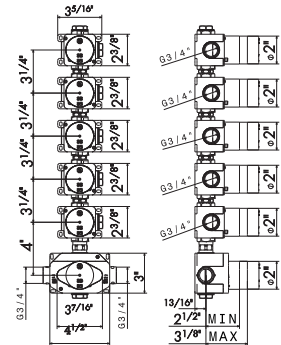

21 Chrome
31 Brushed

27879

Universal concealed body for concealed thermostatic multifunction selectors with 5-way out. 3/4" connections. WITHOUT EXTERNAL PARTS.

00 Neutral

SHOWER COLLECTION

Stainless steel wall head shower with raining jet, supplied with special 1/2" connection to built-in.