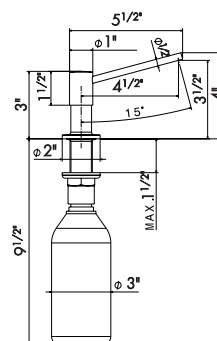

Soap dispenser.