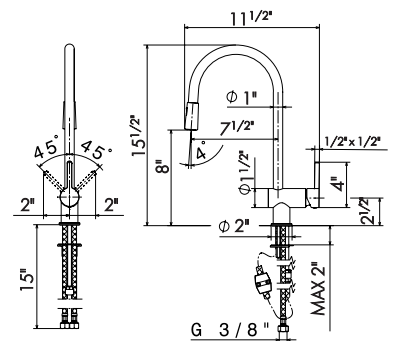

ERGO KITCHEN FAUCETS

65910

Single-lever sink mixer with swivel spout. 3/8" female connection hoses.

21 Chrome
31 Brushed

65915

Single-lever sink mixer with swivel spout and single jet pull-out hand shower. 3/8" female connection hoses.

21 Chrome
31 Brushed

65920

Single-lever sink mixer with squared swivel spout. 3/8" female connection hoses.

21 Chrome
31 Brushed

65921

Single-lever sink mixer with round swivel spout. 3/8" female connection hoses.

21 Chrome
31 Brushed

65925

Single-lever sink mixer with swivel spout and double jet pull-out hand shower. 3/8" female connection hoses.

21 Chrome
31 Brushed