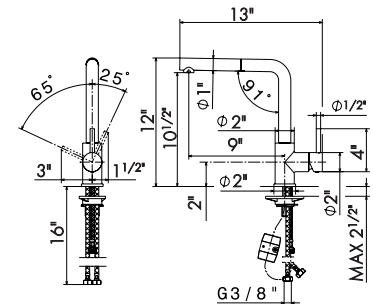

63421

21 Chrome  
31 Brushed

Single-lever sink mixer with swivel spout. 3/8" female connection hoses.

63422

21 Chrome  
31 Brushed

Single-lever sink mixer with swivel spout and pull-out hand shower. 3/8" female connection hoses.