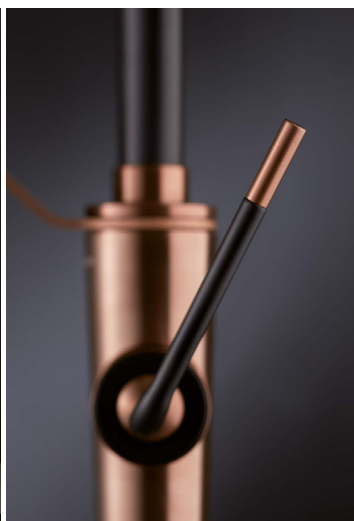

**68730**

Single-lever sink mixer with swivel and adjustable spout. 3/8" female connection hoses.

- 01** Colour
- 05** Chrome - Colour
- 33** Brushed - Colour
- 57** Brushed PVD - Matt black
- M2** Exclusive metal - Matt black

**68735**

Single-lever sink mixer with swivel and adjustable spout. **Double-jet** flow. 3/8" female connection hoses.

- 01** Colour
- 05** Chrome - Colour
- 33** Brushed - Colour
- 57** Brushed PVD - Matt black
- M2** Exclusive metal - Matt black

# ERGO

**31.028**  
*BRUSHED NICKEL*

AVAILABLE  
FINISHES:

 **21.018**  
*CHROME*

 **31.028**  
*BRUSHED CHROME*

ERGO KITCHEN FAUCETS

65910

Single-lever sink mixer with swivel spout. 3/8" female connection hoses.