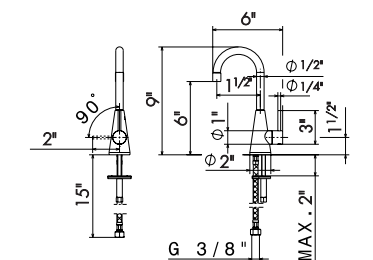

YCON KITCHEN FAUCETS

64200

Single-lever sink mixer, round swivel spout 3/8" female connection hoses.

- 21 Chrome
- 01 Colour
- 31 Brushed
- MO Exclusive metal

64215

Single-lever sink mixer, round swivel spout and single jet pull-out hand shower 3/8" female connection hoses.

- 21 Chrome
- 01 Colour
- 31 Brushed
- MO Exclusive metal

64203

Single-lever sink mixer with swivel and adjustable spring. Double jet flow. 3/8" female connection hoses.

- 21 Chrome
- 01 Colour
- 31 Brushed
- MO Exclusive metal

64214

Single-lever sink mixer with swivel and round spout and with double jet pull-out hand shower. 3/8" female connection hoses.

- 21 Chrome
- 01 Colour
- 31 Brushed
- MO Exclusive metal

64280

One-way tap cold water. 3/8" female connection hose.

- 21 Chrome
- 01 Colour
- 31 Brushed
- MO Exclusive metal