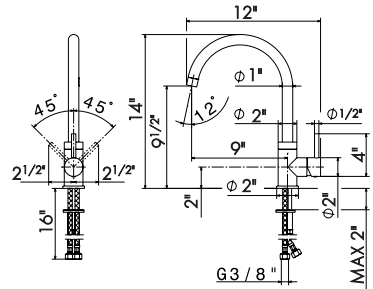

# REAL

**21.018**  
*CHROME*

21.018  
CHROME

REAL KITCHEN FAUCETS

Single-lever sink mixer with squared swivel spout. 3/8" female connection hoses.

63420

21 Chrome  
31 Brushed

Single-lever sink mixer with swivel spout. 3/8" female connection hoses.