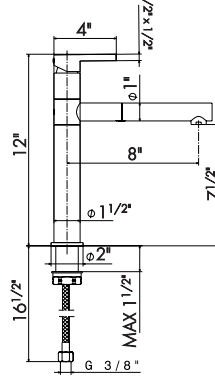

65920

Single-lever sink mixer with squared swivel spout. 3/8" female connection hoses.

21 Chrome
31 Brushed