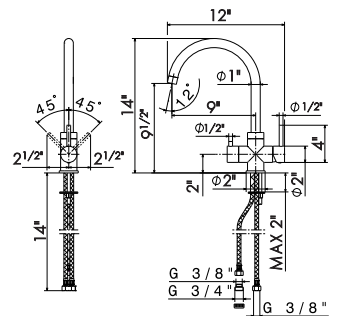

63423

21 Chrome  
31 Brushed

Complete set consisting of single-lever sink mixer with swivel spout and dishwashing hand shower with stop. 3/8" female connection hoses.

63424

21 Chrome  
31 Brushed

Complete set consisting of single-lever sink mixer with swivel spout and dishwashing hand shower with stop. 3/8" female connection hoses.