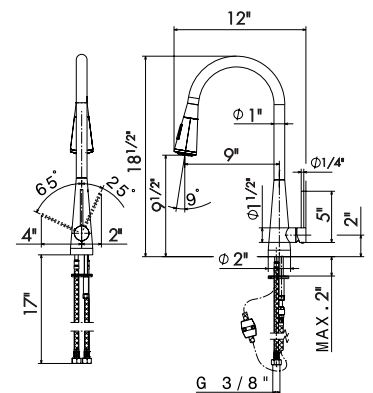

YCON KITCHEN FAUCETS

64200

Single-lever sink mixer, round swivel spout 3/8" female connection hoses.

- 21 Chrome
- 01 Colour
- 31 Brushed
- MO Exclusive metal

64215

Single-lever sink mixer, round swivel spout and single jet pull-out hand shower 3/8" female connection hoses.

- 21 Chrome
- 01 Colour
- 31 Brushed
- MO Exclusive metal

64203

Single-lever sink mixer with swivel and adjustable spring. Double jet flow. 3/8" female connection hoses.

- 21 Chrome
- 01 Colour
- 31 Brushed
- MO Exclusive metal

64214

Single-lever sink mixer with swivel and round spout and with double jet pull-out hand shower. 3/8" female connection hoses.

- 21 Chrome
- 01 Colour
- 31 Brushed
- MO Exclusive metal

64280

One-way tap cold water. 3/8" female connection hose.

- 21 Chrome
- 01 Colour
- 31 Brushed
- MO Exclusive metal