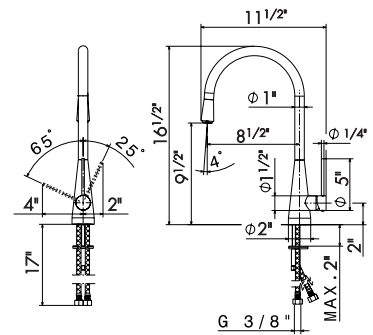

64215

Single-lever sink mixer, round swivel spout and single jet pull-out hand shower 3/8" female connection hoses.

- 21 Chrome
- 01 Colour
- 31 Brushed
- MO Exclusive metal