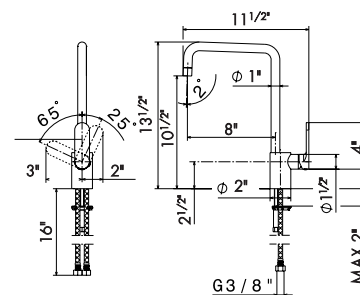

64115

Single-lever sink mixer, round swivel spout and pull-out hand shower 3/8" female connection hoses.

21 Chrome