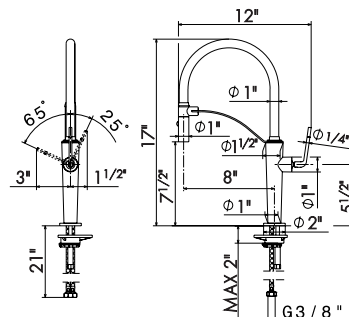

O'RAMA KITCHEN FAUCETS

68700

Single-lever swivel sink mixer. 3/8" female connection hoses.

- **21** Chrome
- **01** Colour
- **05** Chrome - Colour
- **31** Brushed
- **57** Brushed PVD - Matt black
- **M2** Exclusive metal - Matt black

68730

Single-lever sink mixer with swivel and adjustable spout. 3/8" female connection hoses.

- **01** Colour
- **05** Chrome - Colour
- **33** Brushed - Colour
- **57** Brushed PVD - Matt black
- **M2** Exclusive metal - Matt black

68735

Single-lever sink mixer with swivel and adjustable spout. **Double-jet** flow. 3/8" female connection hoses.

- **01** Colour
- **05** Chrome - Colour
- **33** Brushed - Colour
- **57** Brushed PVD - Matt black
- **M2** Exclusive metal - Matt black