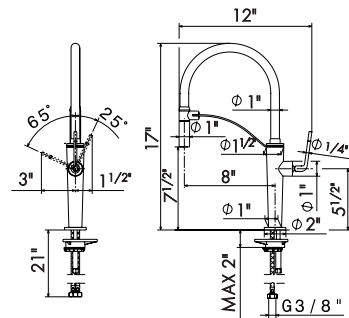

**68730**

Single-lever sink mixer with swivel and adjustable spout. 3/8" female connection hoses.

- 01** Colour
- 05** Chrome - Colour
- 33** Brushed - Colour
- 57** Brushed PVD - Matt black
- M2** Exclusive metal - Matt black