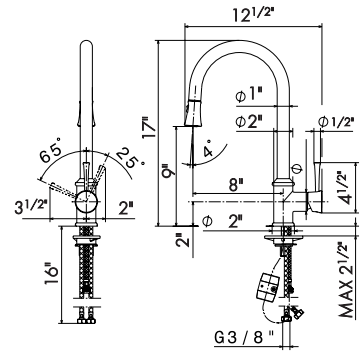

63425

21 Chrome  
31 Brushed

Single-lever sink mixer with swivel spout and double jet pull-out hand shower. 3/8" female connection hoses.

63435

21 Chrome  
31 Brushed

REAL KITCHEN FAUCETS

63445

21 Chrome  
31 Brushed

Single-lever sink mixer with swivel spout and double jet pull-out hand shower. 3/8" female connection hoses.

63430

21 Chrome  
31 Brushed

Single-lever sink mixer with swivel and adjustable spout. **Double-jet** flow. 3/8" female connection hoses.