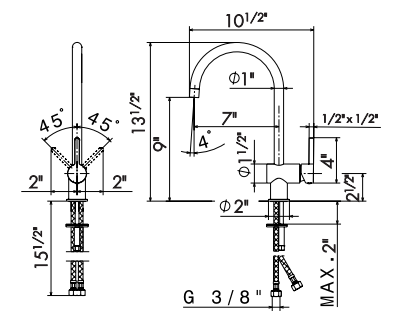

65925

Single-lever sink mixer with swivel spout and double jet pull-out hand shower. 3/8" female connection hoses.

21 Chrome
31 Brushed