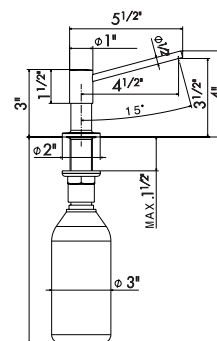

Soap dispenser.

2418X

- **50** Stainless steel