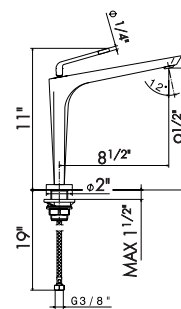

# O'RAMA KITCHEN FAUCETS

**68700**

Single-lever swivel sink mixer. 3/8" female connection hoses.

- 21** Chrome
- 01** Colour
- 05** Chrome - Colour
- 31** Brushed
- 57** Brushed PVD - Matt black
- M2** Exclusive metal - Matt black