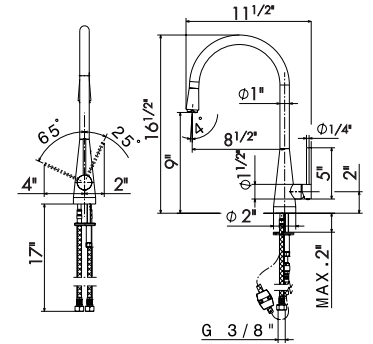

64203

Single-lever sink mixer with swivel and adjustable spring. Double jet flow. 3/8" female connection hoses.

- 21 Chrome
- 01 Colour
- 31 Brushed
- MO Exclusive metal