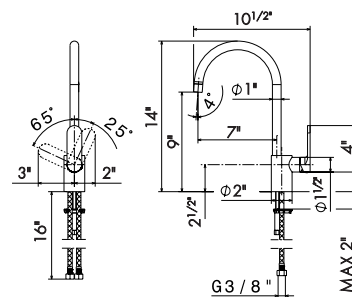

# X-LIGHT

21.018  
CHROME

**X-LIGHT KITCHEN FAUCETS**

**64100**

Single-lever sink mixer, round swivel spout 3/8" female connection hoses.

**21** Chrome

**64101**

Single-lever sink mixer, squared swivel spout 3/8" female connection hoses.