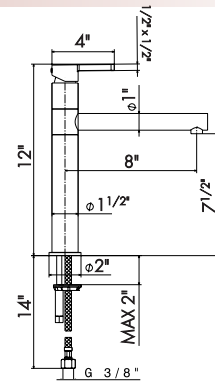

65915

Single-lever sink mixer with swivel spout and single jet pull-out hand shower. 3/8" female connection hoses.

21 Chrome
31 Brushed