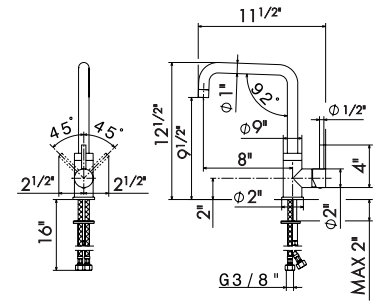

# REAL

**21.018**  
*CHROME*

21.018  
CHROME

REAL KITCHEN FAUCETS

Single-lever sink mixer with squared swivel spout. 3/8" female connection hoses.

63420

21 Chrome  
31 Brushed

Single-lever sink mixer with swivel spout. 3/8" female connection hoses.