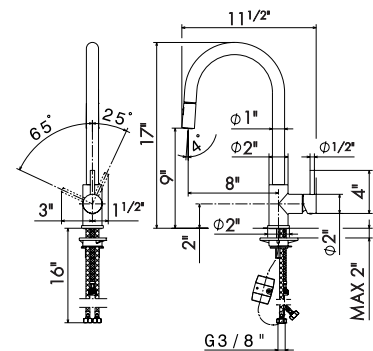

Single-lever sink mixer with swivel spout and double jet pull-out hand shower. 3/8" female connection hoses.