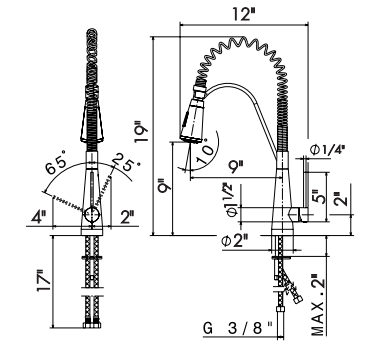

64214

Single-lever sink mixer with swivel and round spout and with double jet pull-out hand shower. 3/8" female connection hoses.

- 21 Chrome
- 01 Colour
- 31 Brushed
- MO Exclusive metal