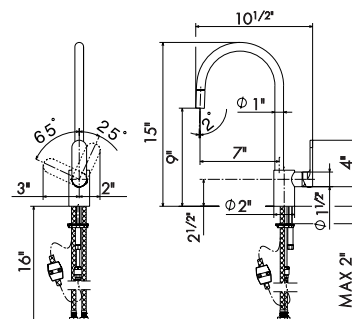

AVAILABLE FINISH:

21.018
CHROME