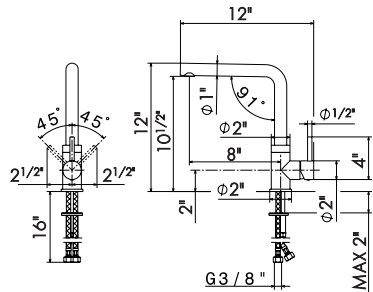

REAL KITCHEN FAUCETS

63420

21 Chrome
31 Brushed

Single-lever sink mixer with swivel spout. 3/8" female connection hoses.

63421

21 Chrome
31 Brushed

Single-lever sink mixer with swivel spout. 3/8" female connection hoses.

63422

21 Chrome
31 Brushed

Single-lever sink mixer with swivel spout and pull-out hand shower. 3/8" female connection hoses.

63425

21 Chrome
31 Brushed

63435

21 Chrome
31 Brushed