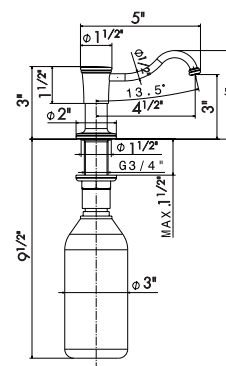

63480

- **21** Chrome
- **31** Brushed