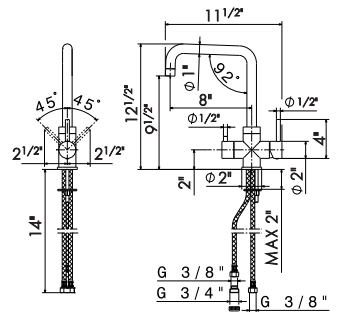

63424

21 Chrome
31 Brushed

Complete set consisting of single-lever sink mixer with swivel spout and dishwashing hand shower with stop. 3/8" female connection hoses.