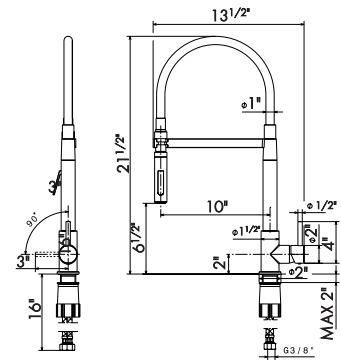

63425

21 Chrome  
31 Brushed

Single-lever sink mixer with swivel spout and double jet pull-out hand shower. 3/8" female connection hoses.

63435

21 Chrome  
31 Brushed

REAL KITCHEN FAUCETS

63445

21 Chrome  
31 Brushed

Single-lever sink mixer with swivel spout and double jet pull-out hand shower. 3/8" female connection hoses.

63430

21 Chrome  
31 Brushed

Single-lever sink mixer with swivel and adjustable spout. **Double-jet** flow. 3/8" female connection hoses.