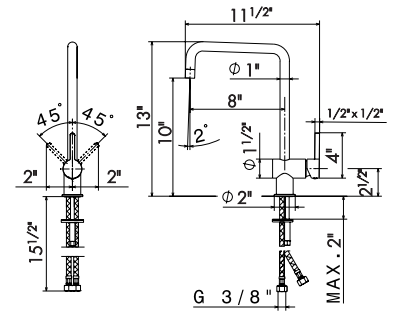

65921

Single-lever sink mixer with round swivel spout. 3/8" female connection hoses.

21 Chrome
31 Brushed