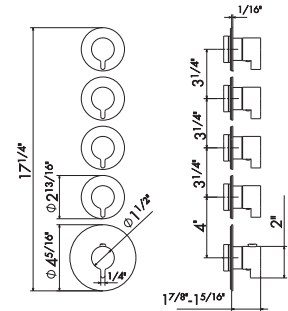

67621E

Concealed thermostatic multifunction selectors with 4-way out. 3/4" connections. Multiple cover plates.

21 Chrome
01 Colour