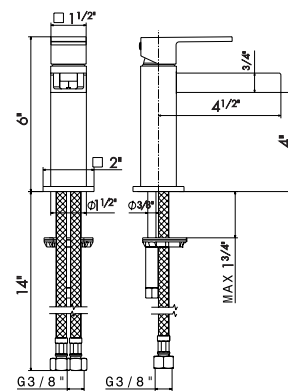

- 21** Chrome
- 01** Colour
- 05** Chrome - Colour

BIDET MIXER

66427

Single lever bidet mixer **without pop-up waste set**. 3/8" female connection hoses.

- 21** Chrome

Single lever basin mixer **without pop-up waste set**. 3/8" female connection hoses.