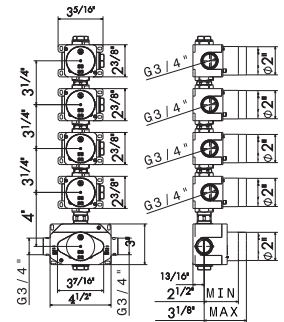

21 Chrome
01 Colour

27878

Universal concealed body for concealed thermostatic multifunction selectors with 4-way out. 3/4" connections. WITHOUT EXTERNAL PARTS.

00 Neutral

5 FUNCTION THERMOSTATIC MIXERS

67625E