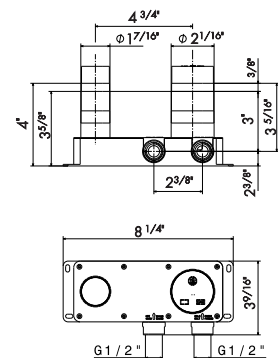

- 00** Neutral

CONCEALED THERMOSTATIC MIXER

2 ways out thermostatic concealed mixer, with one handle for temperature control and one handle diverter with flow regulator with stop. 3/4" inlets with adapter to 1/2". 1/2" outlets.