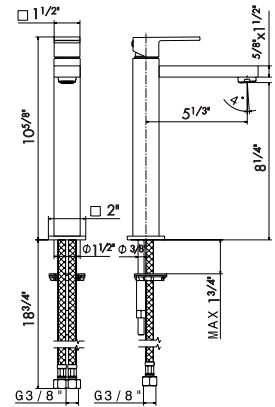

66413

Single lever mixer, **high version** for above counter basin, **with 1" 1/4 pop-up waste set**. 3/8" female connection hoses.

- **21** Chrome
- **01** Colour
- **05** Chrome - Colour