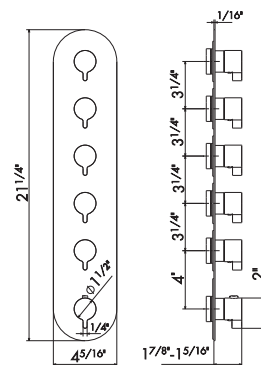

5 FUNCTION THERMOSTATIC MIXERS

67625E

Concealed thermostatic multifunction selectors with 5-way out. 3/4" connections. Single cover plate.

21 Chrome
01 Colour