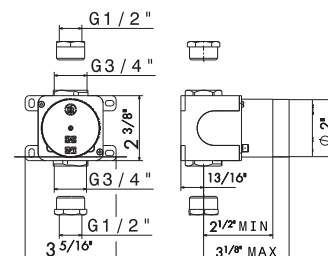

27891

Universal concealed body for stop valves with 3/4" connections with adapters to 1/2".

00 Neutral