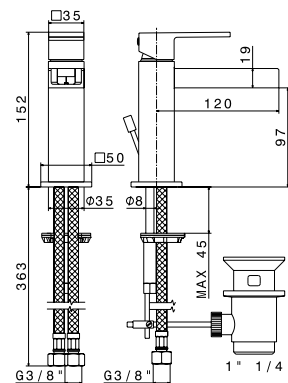

66512

- **21** Chrome
- **02** Colour - Chrome
- **05** Chrome - Colour

Single lever basin mixer **with 1 1/4" pop-up waste set**. 3/8" female connection hoses.