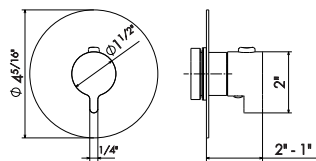

27890

Universal concealed body.

00 Neutral