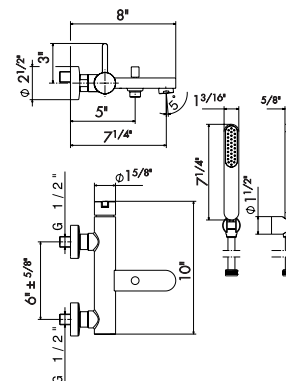

65882C

Complete set of: deck mounted mixer, spout, diverter, complete hand shower set.

21 Chrome
01 Colour
05 Chrome - Colour