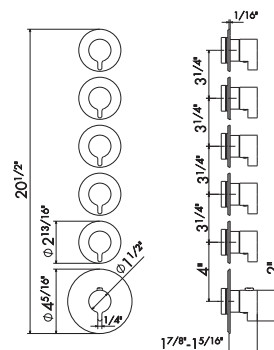

67622E

Concealed thermostatic multifunction selectors with 5-way out. 3/4" connections. Multiple cover plates.

21 Chrome
01 Colour