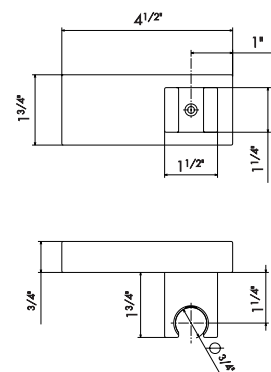

Wall union.

5699

21 Chrome
01 Colour - Chrome