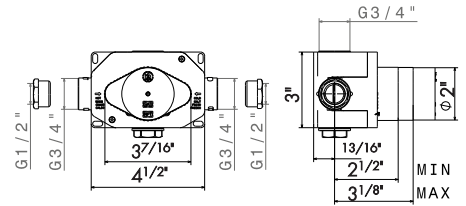

External parts.

21 Chrome
01 Colour

27890

Universal concealed body.

00 Neutral

CONCEALED THERMOSTATIC MIXER

3 ways out concealed diverter with stop. To use with concealed thermostatic or mixer. 1/2" inlet and 1/2" outlets.