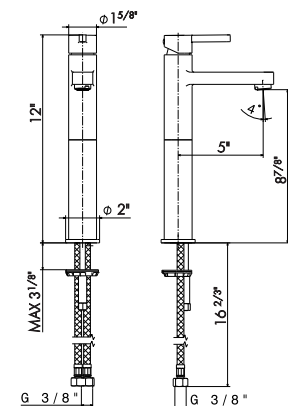

65813

Single lever mixer, **high version** for above counter basin, **with 1 1/4" pop-up waste set**. 3/8" female connection hoses.

- **21** Chrome
- **01** Colour
- **05** Chrome - Colour