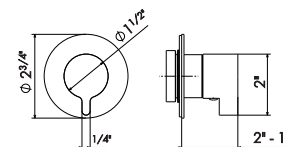

27892

Universal concealed body 4-way with stop (1-in / 3-out).
To use with concealed thermostatic shower mixers.
1/2" Inlet and 1/2" outlets.

00 Neutral