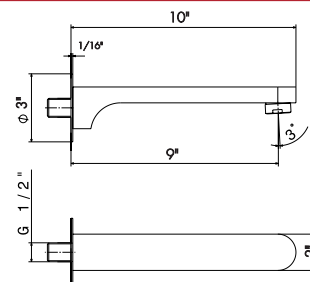

21 Chrome
01 Colour
05 Chrome - Colour

65888

Wall spout for bath group, with 1/2" connection.

21 Chrome
01 Colour

ERGO-Q

CHARM AND SQUARED SHAPES

The ERGO-Q collection is suitable for a space where the value is given through the systematic break with the past. This range, typical for the naughty charm and rigid squared shapes, creates an alternative style, a work in progress to fight against conventions.