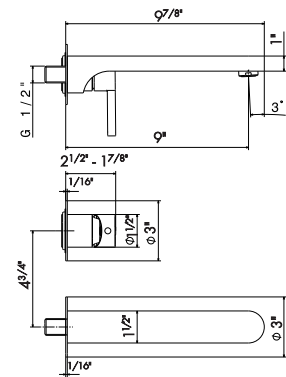

BIDET MIXER

65827

Single lever bidet mixer **without pop-up waste set**. 3/8" female connection hoses.

- **21** Chrome
- **01** Colour
- **05** Chrome - Colour

SINGLE LEVER WALL MIXER GROUP

65828E

External part basin group consisting of: single lever wall mixer, **without pop-up waste set**.

- **21** Chrome
- **01** Colour
- **05** Chrome - Colour

65830E

External part basin group consisting of: single lever wall mixer, **without pop-up waste set**.

- **21** Chrome
- **01** Colour
- **05** Chrome - Colour

27855

Concealed part for:
68428E - 68430E - 68429E - 68431E.

- **00** Neutral