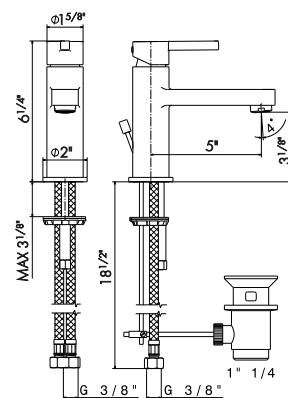

65815

Single lever mixer, **high version** for above counter basin, **without pop-up waste set**. 3/8" female connection hoses.

- **21** Chrome
- **01** Colour
- **05** Chrome - Colour