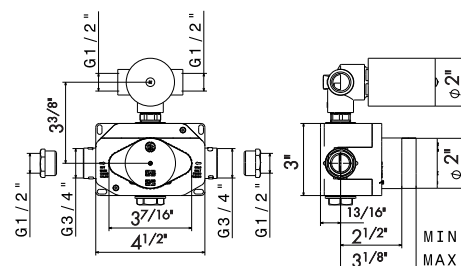

67628E

External parts.

21 Chrome
01 Colour

27886

Universal concealed body.

00 Neutral

1-way out thermostatic concealed mixer, with one handle for temperature control and one handle for water supply and flow regulation. 3/4" connections with adapters to 1/2".