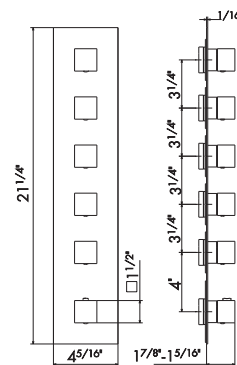

00 Neutral

5 FUNCTION THERMOSTATIC MIXERS

67645E

Concealed thermostatic multifunction selectors with 5-way out. 3/4" connections. Single cover plate.

21 Chrome
01 Colour

67642E

Concealed thermostatic multifunction selectors with 5-way out. 3/4" connections. Multiple cover plates.