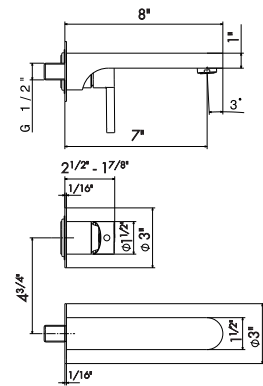

65830E

External part basin group consisting of: single lever wall mixer, **without pop-up waste set**.

- **21** Chrome
- **01** Colour
- **05** Chrome - Colour