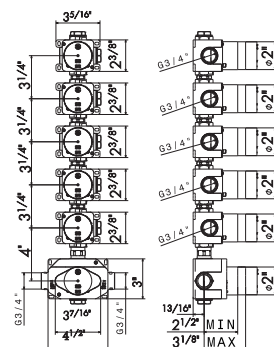

21 Chrome
01 Colour

27879

Universal concealed body for concealed thermostatic multifunction selectors with 5-way out. 3/4" connections. WITHOUT EXTERNAL PARTS.

00 Neutral

FREE DRAINS

227

1" 1/4 free drain. H. min 1" - max 2".