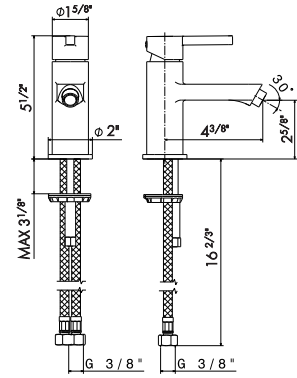

BIDET MIXER

65827

Single lever bidet mixer **without pop-up waste set**. 3/8" female connection hoses.

- **21** Chrome
- **01** Colour
- **05** Chrome - Colour

SINGLE LEVER WALL MIXER GROUP

65828E

External part basin group consisting of: single lever wall mixer, **without pop-up waste set**.

- **21** Chrome
- **01** Colour
- **05** Chrome - Colour

65830E

External part basin group consisting of: single lever wall mixer, **without pop-up waste set**.

- **21** Chrome
- **01** Colour
- **05** Chrome - Colour

27855

Concealed part for:
68428E - 68430E - 68429E - 68431E.

- **00** Neutral