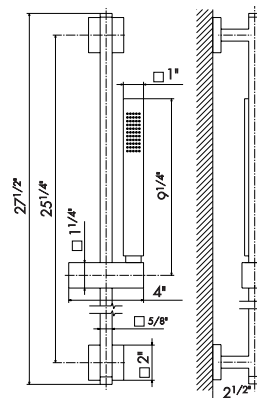

67797

21 Chrome
01 Colour - Chrome

Ceiling head shower with raining jet.

67798

21 Chrome
01 Colour - Chrome

Complete shower set, with ABS hand shower, LL. 150 cm PVC flexible, **without wall union**.

62056

21 Chrome
01 Colour