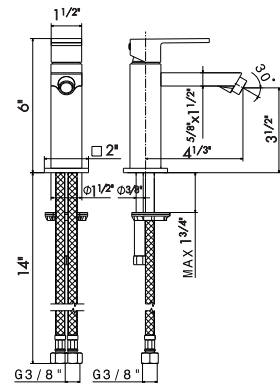

- 21** Chrome
- 01** Colour
- 05** Chrome - Colour

BIDET MIXER

66427

Single lever bidet mixer **without pop-up waste set**. 3/8" female connection hoses.

- 21** Chrome

Single lever basin mixer **without pop-up waste set**. 3/8" female connection hoses.