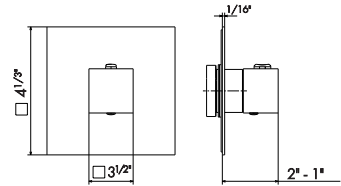

27890

Universal concealed body.

00 Neutral