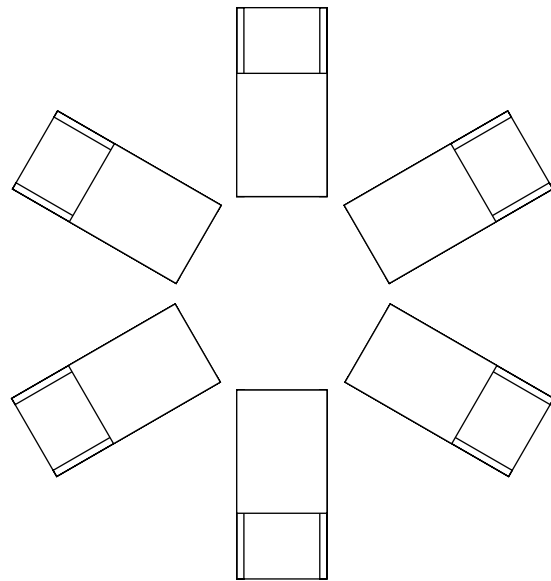

ERGO

ERGO-Q / OPEN

 – **newform**

 **loré Design**

AVAILABLE FINISHES

NEWFORM COLOURS

Wide array of aesthetic effects to complete the Newform products catalogue. The elegance of chrome coupled with the coloring only of the top lever and spout in Lime, Coffee, Lemon, White and Black shades creates a dynamic and young environment.