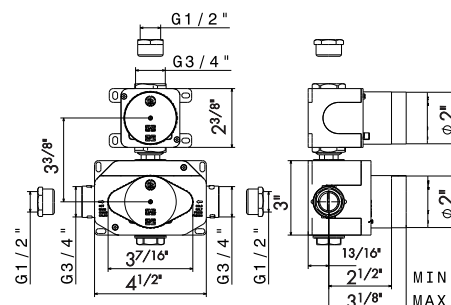

CONCEALED THERMOSTATIC MIXER

2 ways out thermostatic concealed mixer, with one handle for temperature control and one handle diverter with flow regulator with stop. 3/4" inlets with adapter to 1/2". 1/2" outlets.

67628E

External parts.

21 Chrome
01 Colour

27886

Universal concealed body.

00 Neutral

1-way out thermostatic concealed mixer, with one handle for temperature control and one handle for water supply and flow regulation. 3/4" connections with adapters to 1/2".

27885

Universal concealed body.

00 Neutral