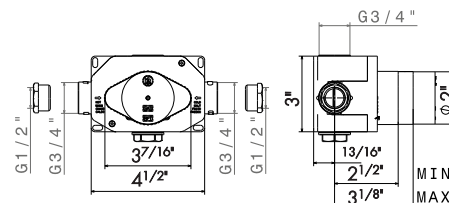

External parts.

21 Chrome
01 Colour

27890

Universal concealed body.

00 Neutral

CONCEALED THERMOSTATIC MIXER

3 ways out concealed diverter with stop. To use with concealed thermostatic or mixer. 1/2" inlet and 1/2" outlets.