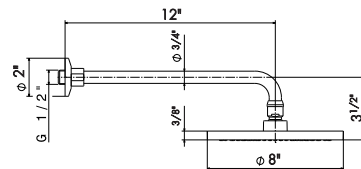

65846

Complete shower set, with ABS hand shower, LL. 150 cm PVC flexible, **without wall union**.

21 Chrome
01 Colour