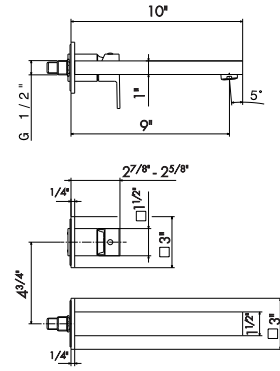

SINGLE LEVER WALL MIXER GROUP

66430E

External part basin group consisting of: single lever wall mixer, **without pop-up waste set.**

- **21** Chrome
- **01** Colour
- **05** Chrome - Colour

66530E

External part basin group consisting of single lever wall mixer, **without pop-up waste set.**

- **21** Chrome
- **02** Colour - Chrome
- **05** Chrome - Colour

27855

Concealed part for:
68428E - 68430E - 68429E - 68431E.

- **00** Neutral