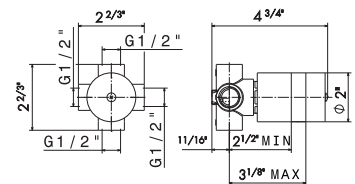

67646E

External parts.

21 Chrome
01 Colour

27892

Universal concealed body 4-way with stop (1-in / 3-out).
To use with concealed thermostatic shower mixers.
1/2" Inlet and 1/2" outlets.

00 Neutral

27891

Universal concealed body for stop valves with 3/4" connections with adapters to 1/2".