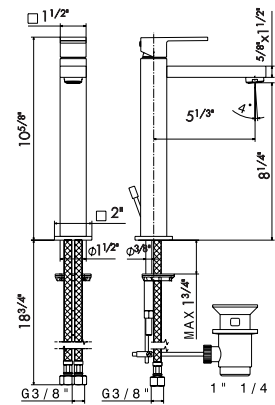

BASIN MIXERS

66415

Single lever mixer, **high version** for above counter basin, **without pop-up waste set**. 3/8" female connection hoses.

- **21** Chrome
- **01** Colour
- **05** Chrome - Colour

66413

Single lever mixer, **high version** for above counter basin, **with 1" 1/4 pop-up waste set**. 3/8" female connection hoses.

- **21** Chrome
- **01** Colour
- **05** Chrome - Colour

BIDET MIXER

66427

Single lever bidet mixer **without pop-up waste set**. 3/8" female connection hoses.

- **21** Chrome