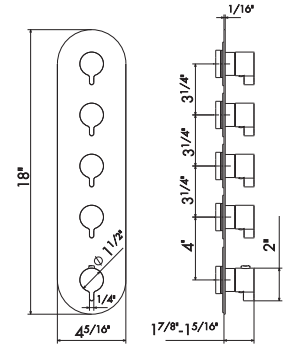

00 Neutral

4 FUNCTION THERMOSTATIC MIXERS

67624E

Concealed thermostatic multifunction selectors with 4-way out. 3/4" connections. Single plate.

21 Chrome
01 Colour

67621E

Concealed thermostatic multifunction selectors with 4-way out. 3/4" connections. Multiple cover plates.