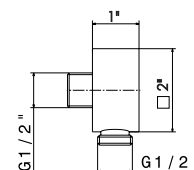

Adjustable holder for hand shower.

21102

21 Chrome
01 Colour

Wall union.

5699

21 Chrome
01 Colour - Chrome

CERTIFIED QUALITY SYSTEM

Newform's first priority is to create high quality products, conceived carefully in every single detail and produced only with first quality materials, a method recognised by UNI-EN ISO 9001 standards for design and production of sanitary taps and bathroom accessories.