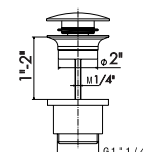

21 Chrome
01 Colour
31 Brushed
58 PVD
59 Brushed PVD
61 Glossy Gold
M0 Exclusive Metal

230

1" 1/4 free drain. H. min 5/8" - max 2 2/3".

21 Chrome
01 Colour
31 Brushed
58 PVD
59 Brushed PVD
61 Glossy Gold
M0 Exclusive Metal