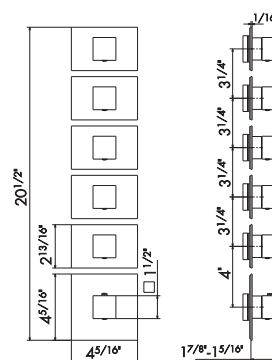

67642E

Concealed thermostatic multifunction selectors with 5-way out. 3/4" connections. Multiple cover plates.

21 Chrome
01 Colour