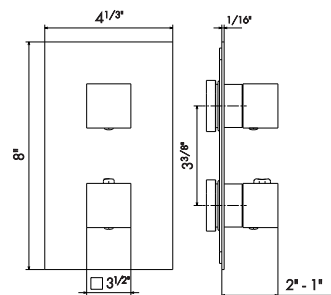

27886

Universal concealed body.

00 Neutral