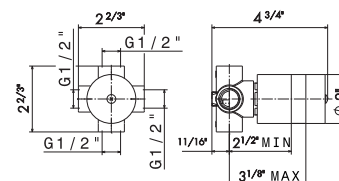

67626E

External parts.

21 Chrome
01 Colour

27892

Universal concealed body 4-way with stop (1-in / 3-out).
To use with concealed thermostatic shower mixers.
1/2" Inlet and 1/2" outlets.

00 Neutral

27891

Universal concealed body for stop valves with 3/4" connections with adapters to 1/2".