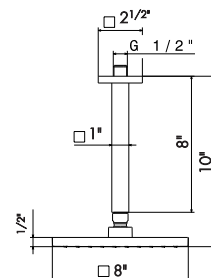

67797

21 Chrome
01 Colour - Chrome

Ceiling head shower with raining jet.

67798

21 Chrome
01 Colour - Chrome

Complete shower set, with ABS hand shower, LL. 150 cm PVC flexible, **without wall union**.

62056

21 Chrome
01 Colour