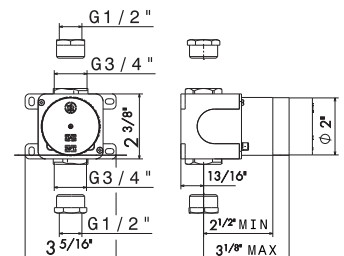

27891

Universal concealed body for stop valves with 3/4" connections with adapters to 1/2".

00 Neutral