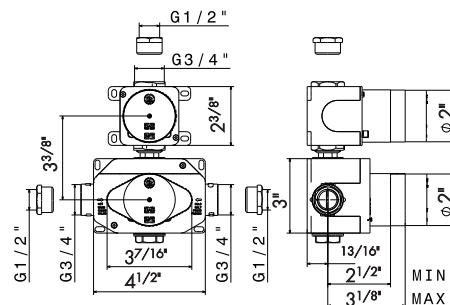

CONCEALED THERMOSTATIC MIXER

2 ways out thermostatic concealed mixer, with one handle for temperature control and one handle diverter with flow regulator with stop. 3/4" inlets with adapter to 1/2". 1/2" outlets.

67648E

External parts.

21 Chrome
01 Colour

27886

Universal concealed body.

00 Neutral

1-way out thermostatic concealed mixer, with one handle for temperature control and one handle for water supply and flow regulation. 3/4" connections with adapters to 1/2".

27885

Universal concealed body.

00 Neutral