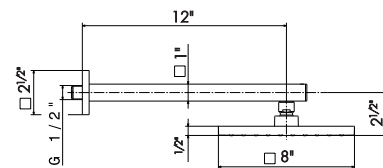

Ceiling head shower with raining jet.

67798

21 Chrome
01 Colour - Chrome