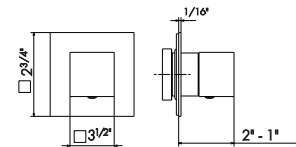

27892

Universal concealed body 4-way with stop (1-in / 3-out).
To use with concealed thermostatic shower mixers.
1/2" Inlet and 1/2" outlets.

00 Neutral