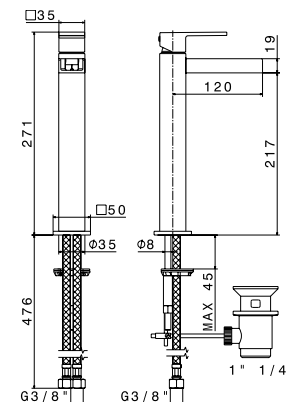

Single lever basin mixer **without pop-up waste set**. 3/8" female connection hoses.

66512

- **21** Chrome
- **02** Colour - Chrome
- **05** Chrome - Colour

Single lever basin mixer **with 1 1/4" pop-up waste set**. 3/8" female connection hoses.

66510

- **21** Chrome
- **02** Colour - Chrome
- **05** Chrome - Colour

Single lever mixer, **high version** for above counter basin, **without pop-up waste set**. 3/8" female connection hoses.

66515

- **21** Chrome
- **02** Colour - Chrome
- **05** Chrome - Colour

Single lever mixer, **high version** for above counter basin, **with 1 1/4" pop-up waste set**. 3/8" female connection hoses.

66513

- **21** Chrome
- **02** Colour - Chrome
- **05** Chrome - Colour