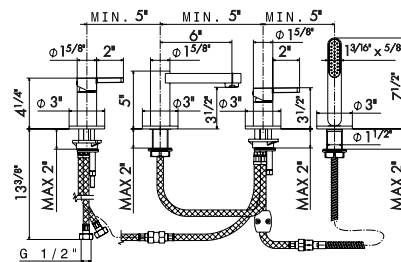

21 Chrome
01 Colour
05 Chrome - Colour

65888

Wall spout for bath group, with 1/2" connection.

21 Chrome
01 Colour

ERGO-Q

CHARM AND SQUARED SHAPES

The ERGO-Q collection is suitable for a space where the value is given through the systematic break with the past. This range, typical for the naughty charm and rigid squared shapes, creates an alternative style, a work in progress to fight against conventions.