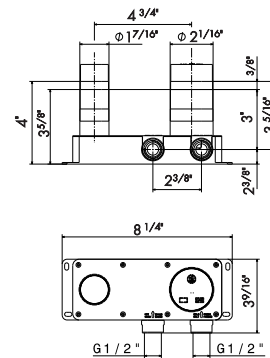

- 00** Neutral

CONCEALED THERMOSTATIC MIXER

2 ways out thermostatic concealed mixer, with one handle for temperature control and one handle diverter with flow regulator with stop. 3/4" inlets with adapter to 1/2". 1/2" outlets.