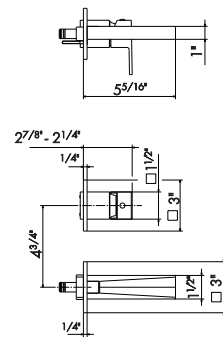

27855

Concealed part for:
68428E - 68430E - 68429E - 68431E.

- **00** Neutral