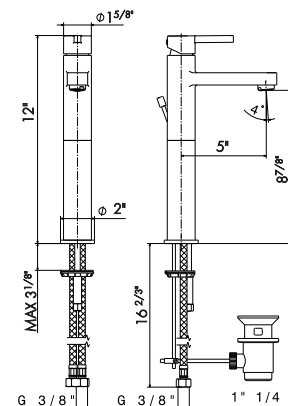

BASIN MIXERS

65812

Single lever basin mixer **without pop-up waste set**. 3/8" female connection hoses.

- **21** Chrome
- **01** Colour
- **05** Chrome - Colour

65810

Single lever basin mixer **with 1 1/4" pop-up waste set**. 3/8" female connection hoses.

- **21** Chrome
- **01** Colour
- **05** Chrome - Colour

65815

Single lever mixer, **high version** for above counter basin, **without pop-up waste set**. 3/8" female connection hoses.

- **21** Chrome
- **01** Colour
- **05** Chrome - Colour

65813

Single lever mixer, **high version** for above counter basin, **with 1 1/4" pop-up waste set**. 3/8" female connection hoses.

- **21** Chrome
- **01** Colour
- **05** Chrome - Colour