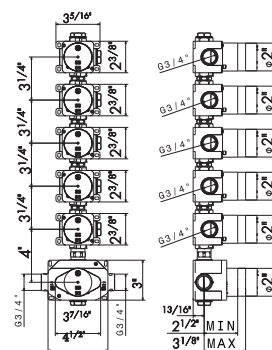

21 Chrome
01 Colour

27879

Universal concealed body for concealed thermostatic multifunction selectors with 5-way out. 3/4" connections. WITHOUT EXTERNAL PARTS.

00 Neutral

SHOWER COLLECTION

Wall head shower with raining jet.