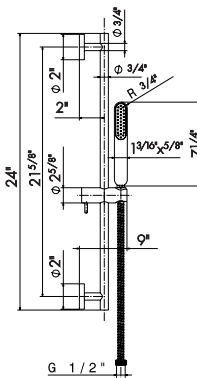

65846

Complete shower set, with ABS hand shower, LL. 150 cm PVC flexible, **without wall union**.

21 Chrome
01 Colour