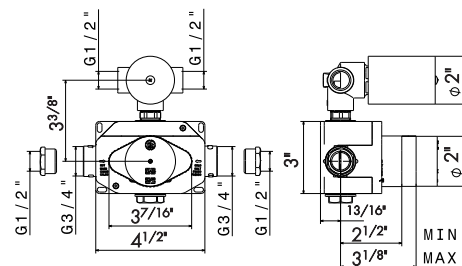

67648E

External parts.

21 Chrome
01 Colour

27886

Universal concealed body.

00 Neutral

1-way out thermostatic concealed mixer, with one handle for temperature control and one handle for water supply and flow regulation. 3/4" connections with adapters to 1/2".