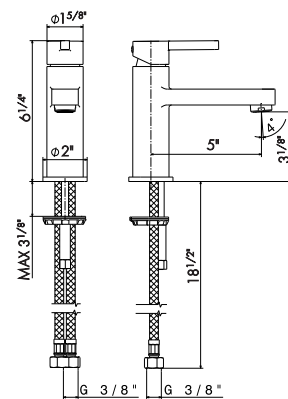

BASIN MIXERS

65812

Single lever basin mixer **without pop-up waste set**. 3/8" female connection hoses.

- 21** Chrome
- 01** Colour
- 05** Chrome - Colour

65810

Single lever basin mixer **with 1 1/4" pop-up waste set**. 3/8" female connection hoses.