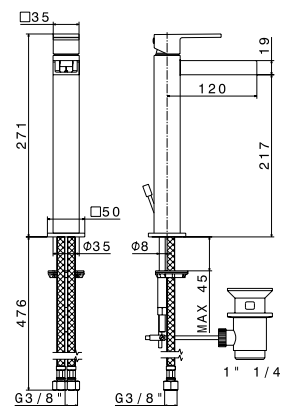

Single lever mixer, **high version** for above counter basin, **without pop-up waste set**. 3/8" female connection hoses.

66515

- 21** Chrome
- 02** Colour - Chrome
- 05** Chrome - Colour

Single lever mixer, **high version** for above counter basin, **with 1 1/4" pop-up waste set**. 3/8" female connection hoses.