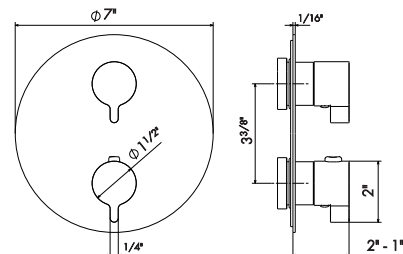

CONCEALED THERMOSTATIC MIXER

2 ways out thermostatic concealed mixer, with one handle for temperature control and one handle diverter with flow regulator with stop. 3/4" inlets with adapter to 1/2". 1/2" outlets.

67628E

External parts.

21 Chrome
01 Colour

27886

Universal concealed body.

00 Neutral

1-way out thermostatic concealed mixer, with one handle for temperature control and one handle for water supply and flow regulation. 3/4" connections with adapters to 1/2".

27885

Universal concealed body.

00 Neutral