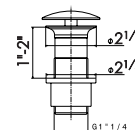

FREE DRAINS

227

1" 1/4 free drain. H. min 1" - max 2".

21 Chrome
01 Colour
31 Brushed
58 PVD
59 Brushed PVD
61 Glossy Gold
M0 Exclusive Metal