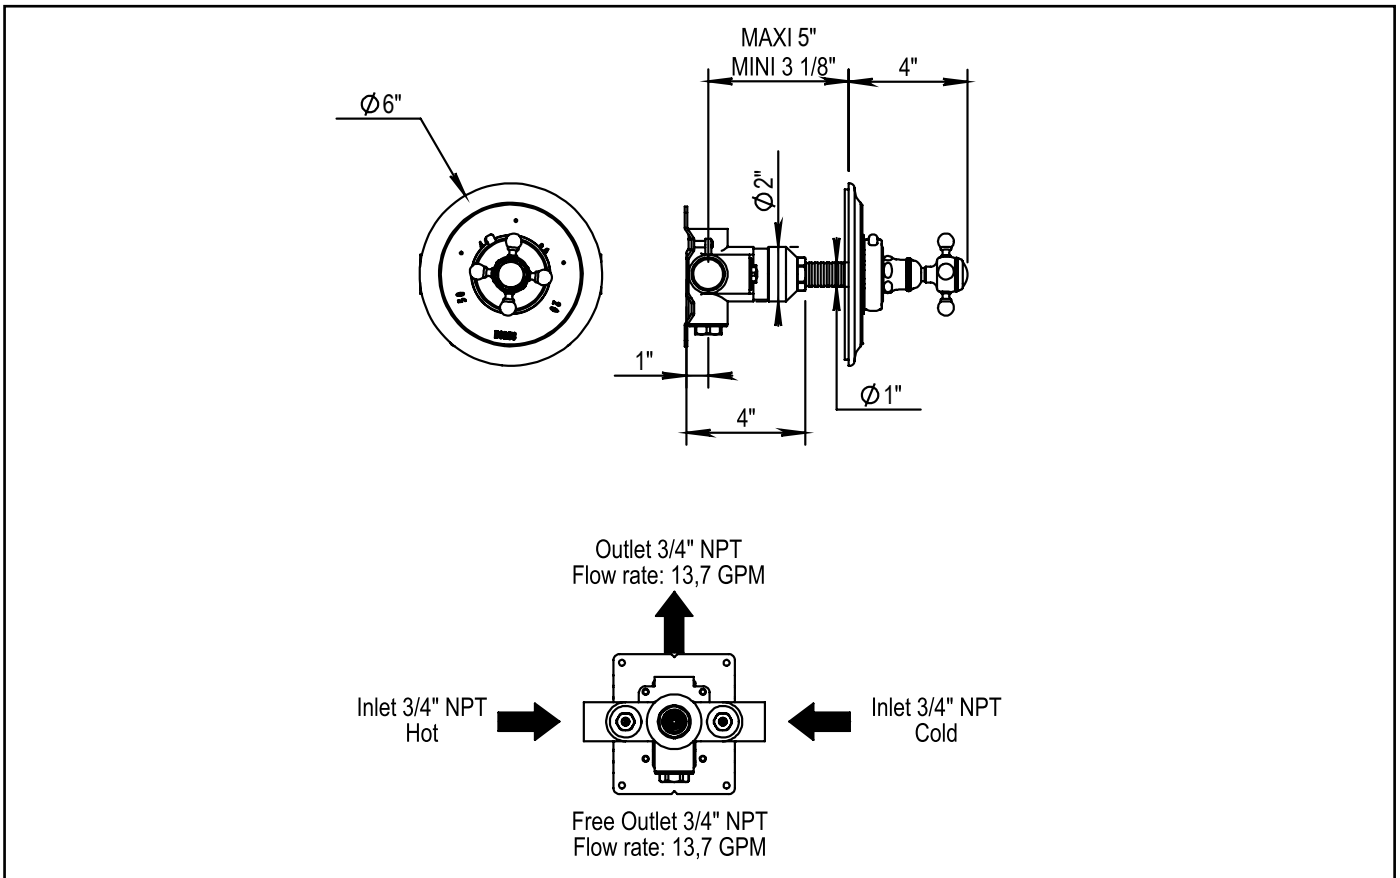

HORUS

100.92.591BT & 102.66.521

SERIES: ST GERMAIN

FEATURES (ROUGH):

- 3/4" NPT Inlets
- 3/4" NPT Outlets
- Safety Stop @ 37 °C (99 Fahrenheit)
- 14 GPM @ 45 PSI
- 1 Outlet Plug Supplied
- Integrated Service Stops

FEATURES (TRIM):

- Solid Brass

TRIM OPTIONS:

	Metal Cross	102.66
	Metal Lever	160.67
	White Porcelain	161.67
	Black Porcelain	162.67

FINISHES

- | | | |
|--------------------------------|----------------------------|--------------------------------|
| • Polished Chrome PC | • Golden Brass GB | • Matte Gold MG |
| • Polished Nickel PN | • Antique Brass AB | • Polished Silver PS* |
| • Brushed Nickel BN | • Cannon Bronze CB | • Antique Silver AS |
| • Unlacquered Brass UB* | • Polished Gold PG* | * <i>Denotes Living Finish</i> |

HORUS

102.92.524BT & 102.66.521

SERIES: ST GERMAIN

FEATURES (ROUGH):

- 3/4" NPT Inlets
- 3/4" NPT Outlets
- Safety Stop @ 37 °C (99 Fahrenheit)
- 20 GPM @ 45 PSI
- 1 Outlet Plug Supplied
- No Service Stops