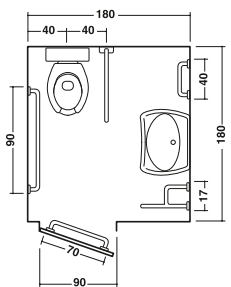

HOTELLERIE

cm 180x180

cm 200x200

cm 230x230

EASY_H500

CE

AH595A WW
cm 40 x 8H x 10
1500 N (~150 kg)
AH595B WW
cm 60 x 8H x 10
1500 N (~150 kg)

AH595C WW
cm 70 x 8H x 10
1500 N (~150 kg)
AH595D WW
cm 80 x 8H x 10
1500 N (~150 kg)
AH595E WW
cm 90 x 8H x 10
1500 N (~150 kg)