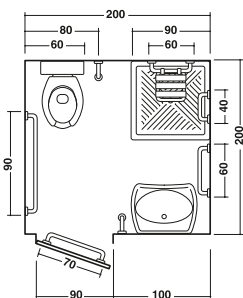

HOTELLERIE

cm 180x180

cm 200x200

cm 230x230

EASY_H500

CE

AH595A WW
cm 40 x 8H x 10
1500 N (~150 kg)
AH595B WW
cm 60 x 8H x 10
1500 N (~150 kg)

AH595C WW
cm 70 x 8H x 10
1500 N (~150 kg)
AH595D WW
cm 80 x 8H x 10
1500 N (~150 kg)
AH595E WW
cm 90 x 8H x 10
1500 N (~150 kg)