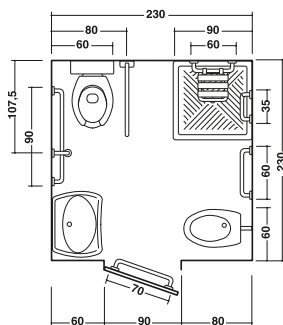

HOTELLERIE

cm 180x180

cm 200x200

cm 230x230

EASY_H500

CE

AH595A WW
cm 40 x 8H x 10
1500 N (~150 kg)
AH595B WW
cm 60 x 8H x 10
1500 N (~150 kg)

AH595C WW
cm 70 x 8H x 10
1500 N (~150 kg)
AH595D WW
cm 80 x 8H x 10
1500 N (~150 kg)
AH595E WW
cm 90 x 8H x 10
1500 N (~150 kg)