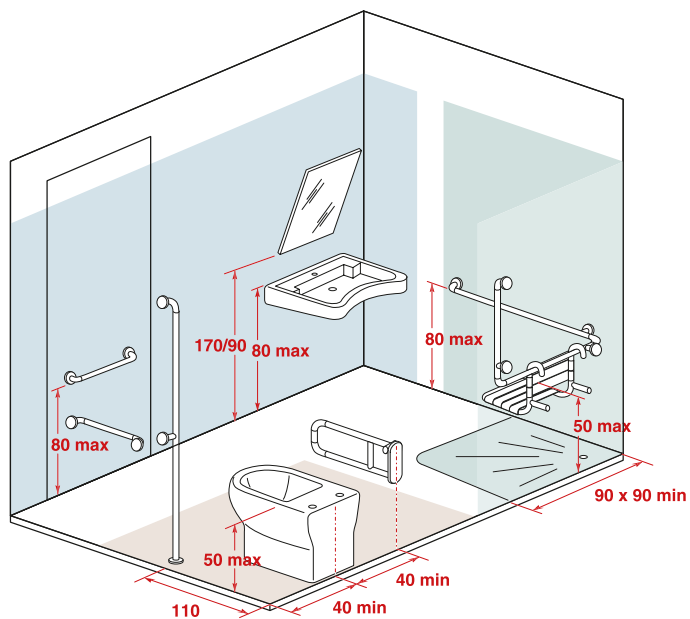

HOTELLERIE

cm 180x180

cm 200x200

cm 230x230

EASY_H500

CE

AH595A WW
cm 40 x 8H x 10
1500 N (~150 kg)
AH595B WW
cm 60 x 8H x 10
1500 N (~150 kg)

AH595C WW
cm 70 x 8H x 10
1500 N (~150 kg)
AH595D WW
cm 80 x 8H x 10
1500 N (~150 kg)
AH595E WW
cm 90 x 8H x 10
1500 N (~150 kg)