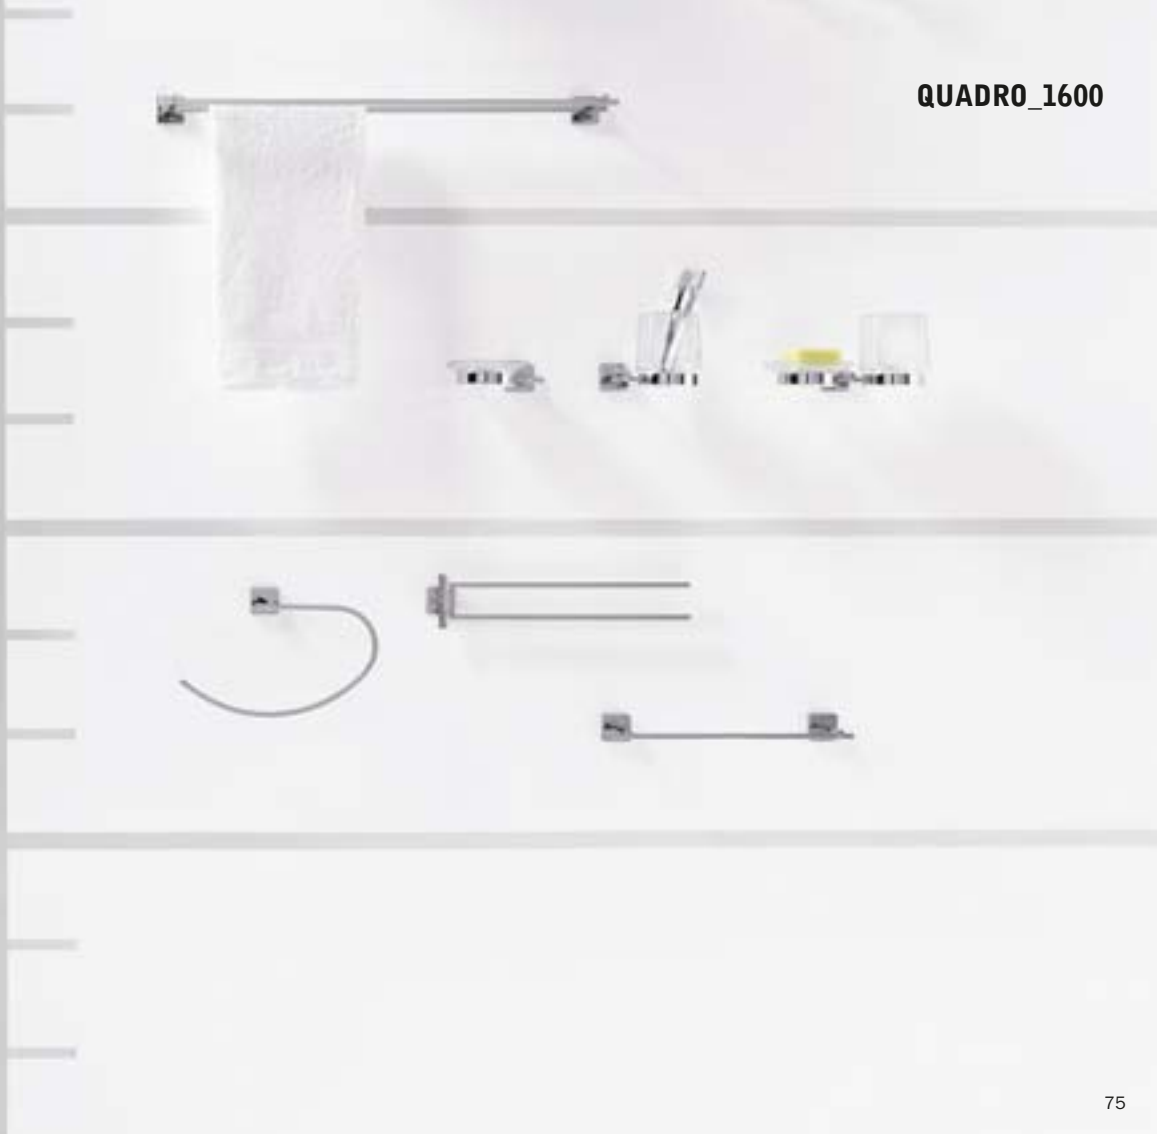

GEALUNA_1000

QUADRO_1600

design Studio INDA

135

90

45

QUADRO_1600

A1618A CR
cm 34 x 4H x 8
A1618B CR
cm 49 x 4H x 8